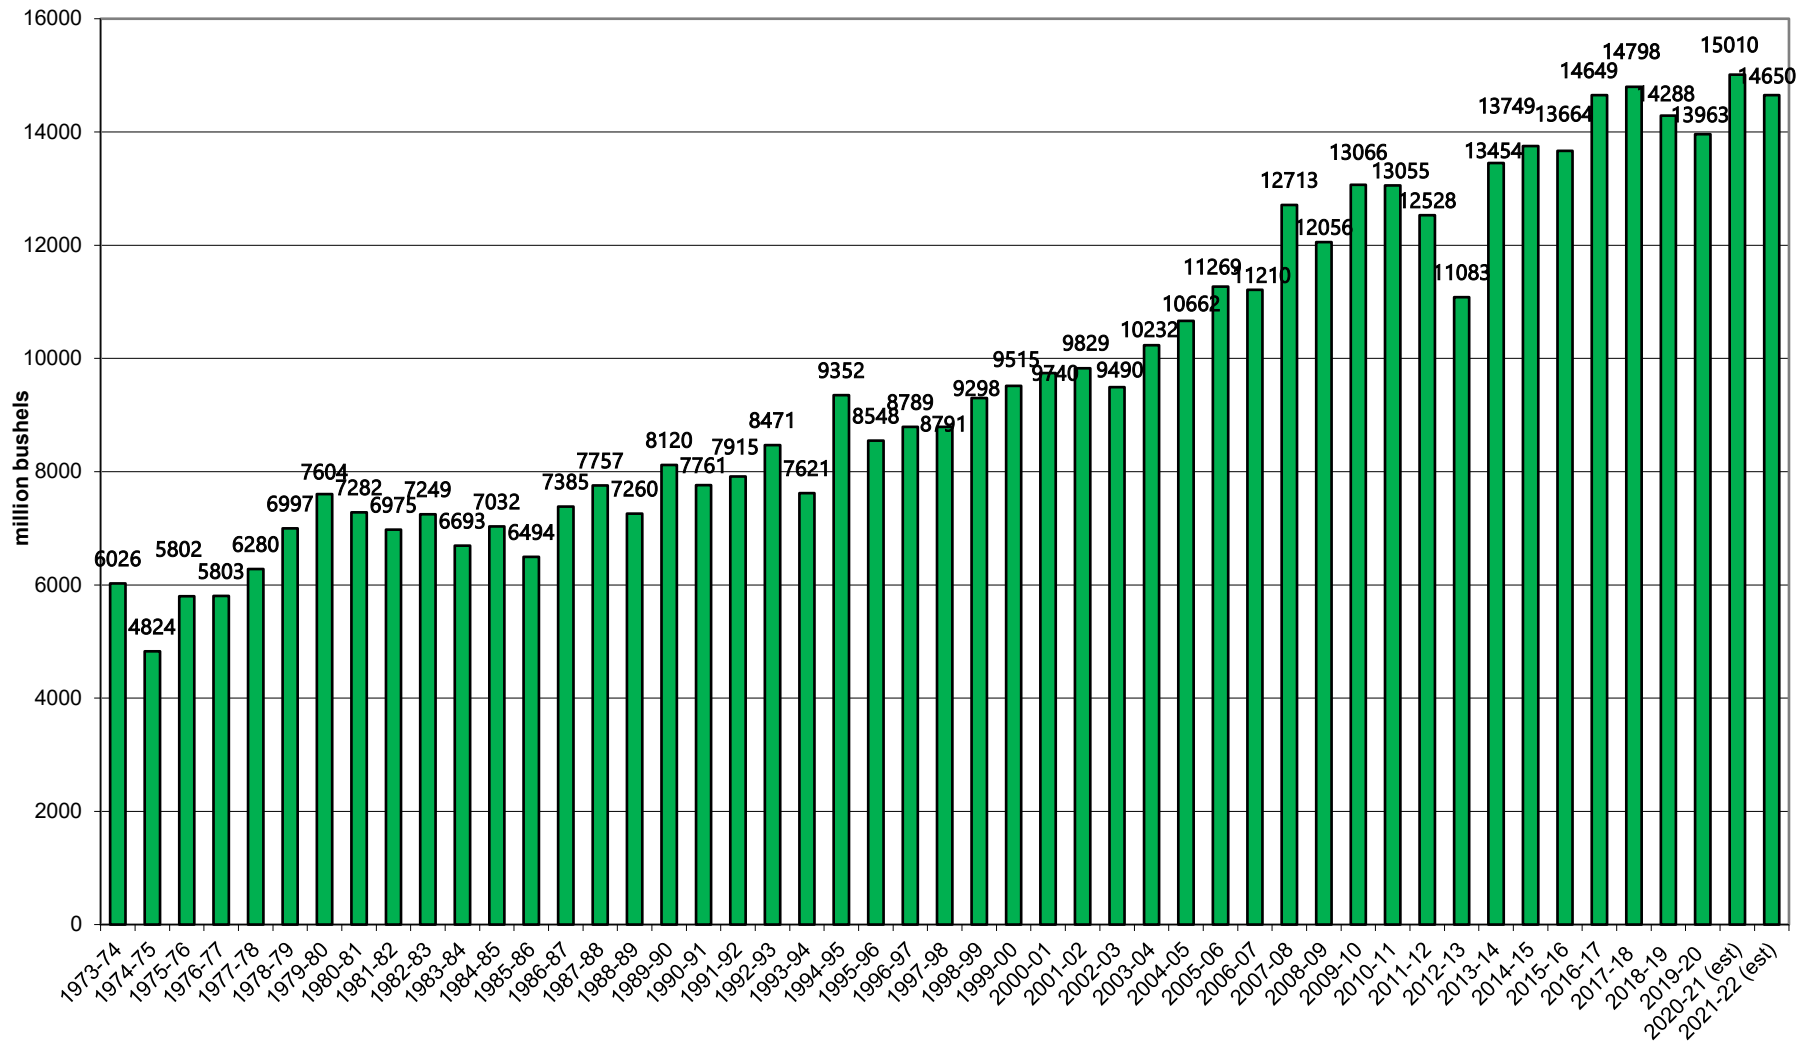

U.S. Corn Carryout in Days Supply

U.S. Corn Carryout

U.S. Corn Production

U.S. Corn Usage

U.S. Corn Exports Since 1973

U.S. Corn Usage & Production

U.S. Corn Exports as % of Total Use

U.S. Soybean Carryout in Days Supply

U.S. Soybean Carryout

U.S. Soybean Production

U.S. Soybean Usage

U.S. Soybean Exports

U.S. Soybean Production & Use

U.S. Soybean Usage - Exports as a % of Use

U.S. Wheat Carryout in Days Supply

U.S. Wheat Carryout

U.S. Wheat Production

U.S. Wheat Usage

U.S. Wheat Exports

U.S. Wheat Production & Use

U.S. Wheat Usage Exports as a % of Use

U.S. Exports Corn vs. Soybeans vs. Wheat

World Corn Carryout in Days Supply

World Corn Total Carryout