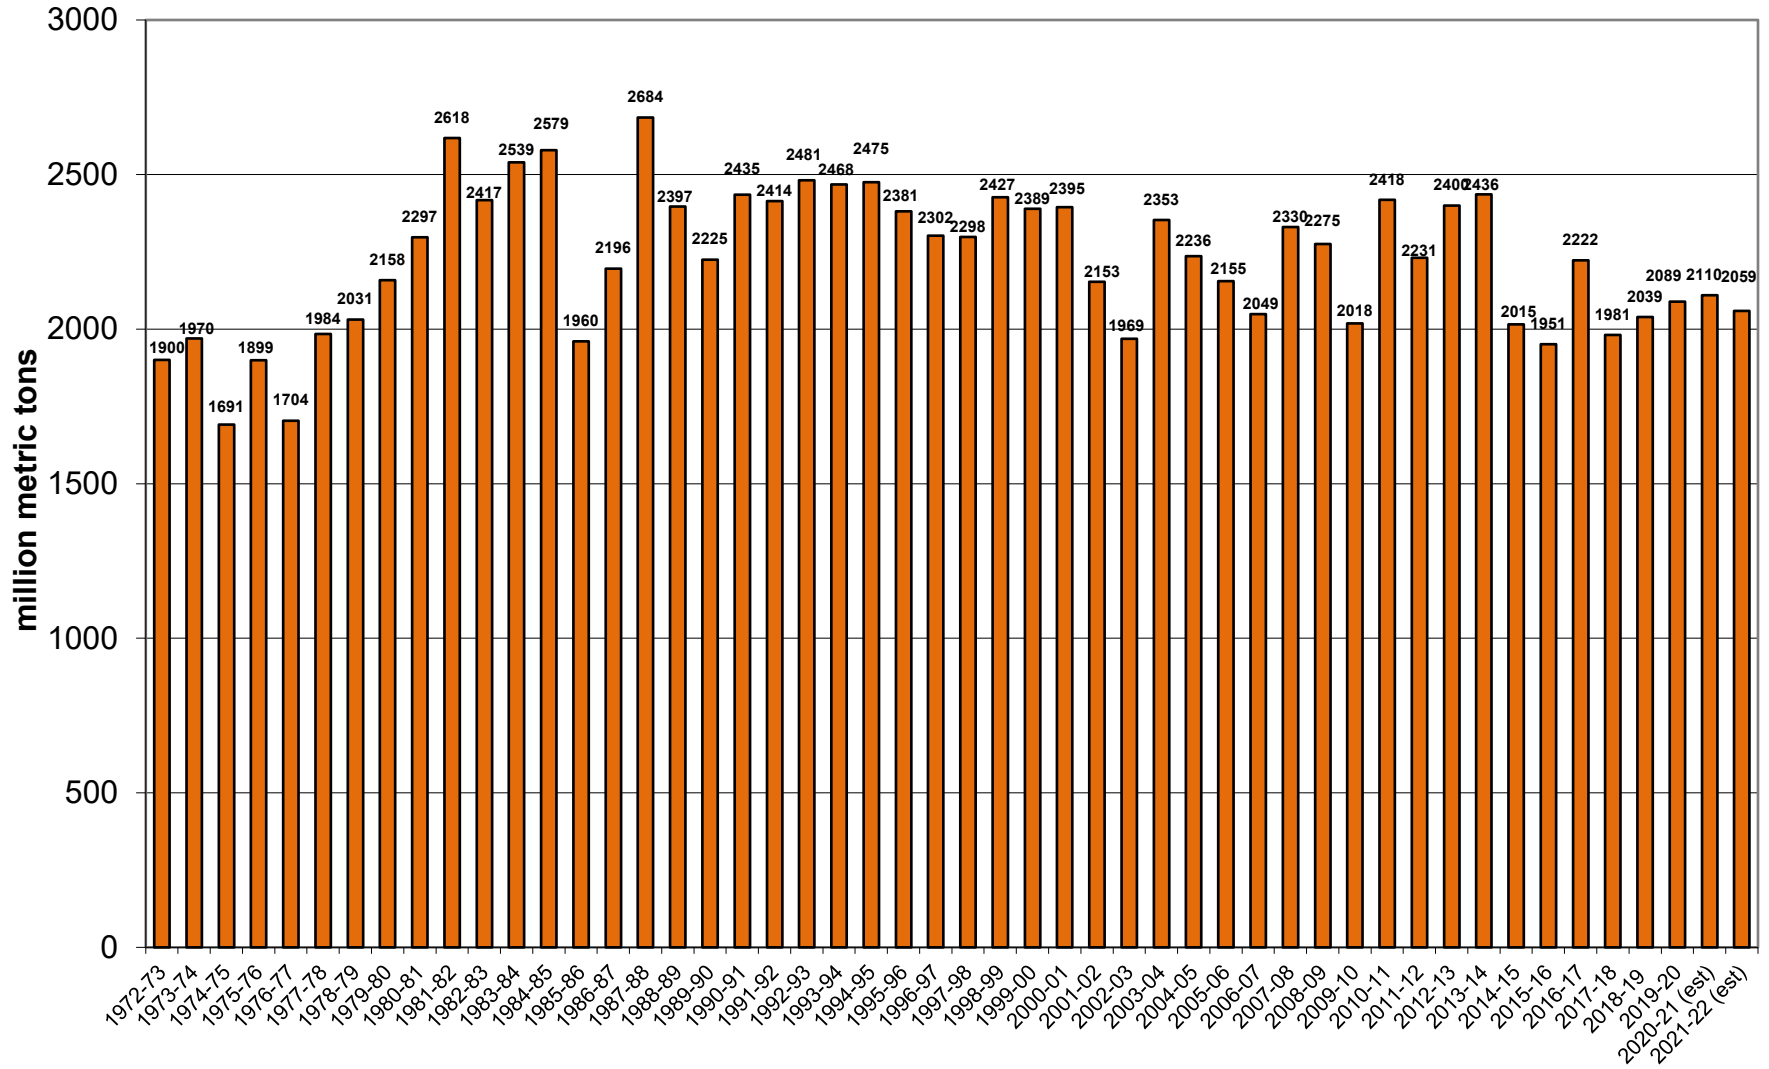

U.S. Corn Carryout in Days Supply

U.S. Corn Carryout

U.S. Corn Production

U.S. Corn Usage

U.S. Corn Exports Since 1973

U.S. Corn Usage & Production

U.S. Corn Exports as % of Total Use

U.S. Soybean Carryout in Days Supply

U.S. Soybean Carryout

U.S. Soybean Production

U.S. Soybean Usage

U.S. Soybean Exports

U.S. Soybean Production & Use

U.S. Soybean Usage - Exports as a % of Use

U.S. Wheat Carryout in Days Supply

U.S. Wheat Carryout

U.S. Wheat Production

U.S. Wheat Usage

U.S. Wheat Exports

U.S. Wheat Production & Use

U.S. Wheat Usage Exports as a % of Use

U.S. Exports Corn vs. Soybeans vs. Wheat

World Corn Carryout in Days Supply

World Corn Total Carryout