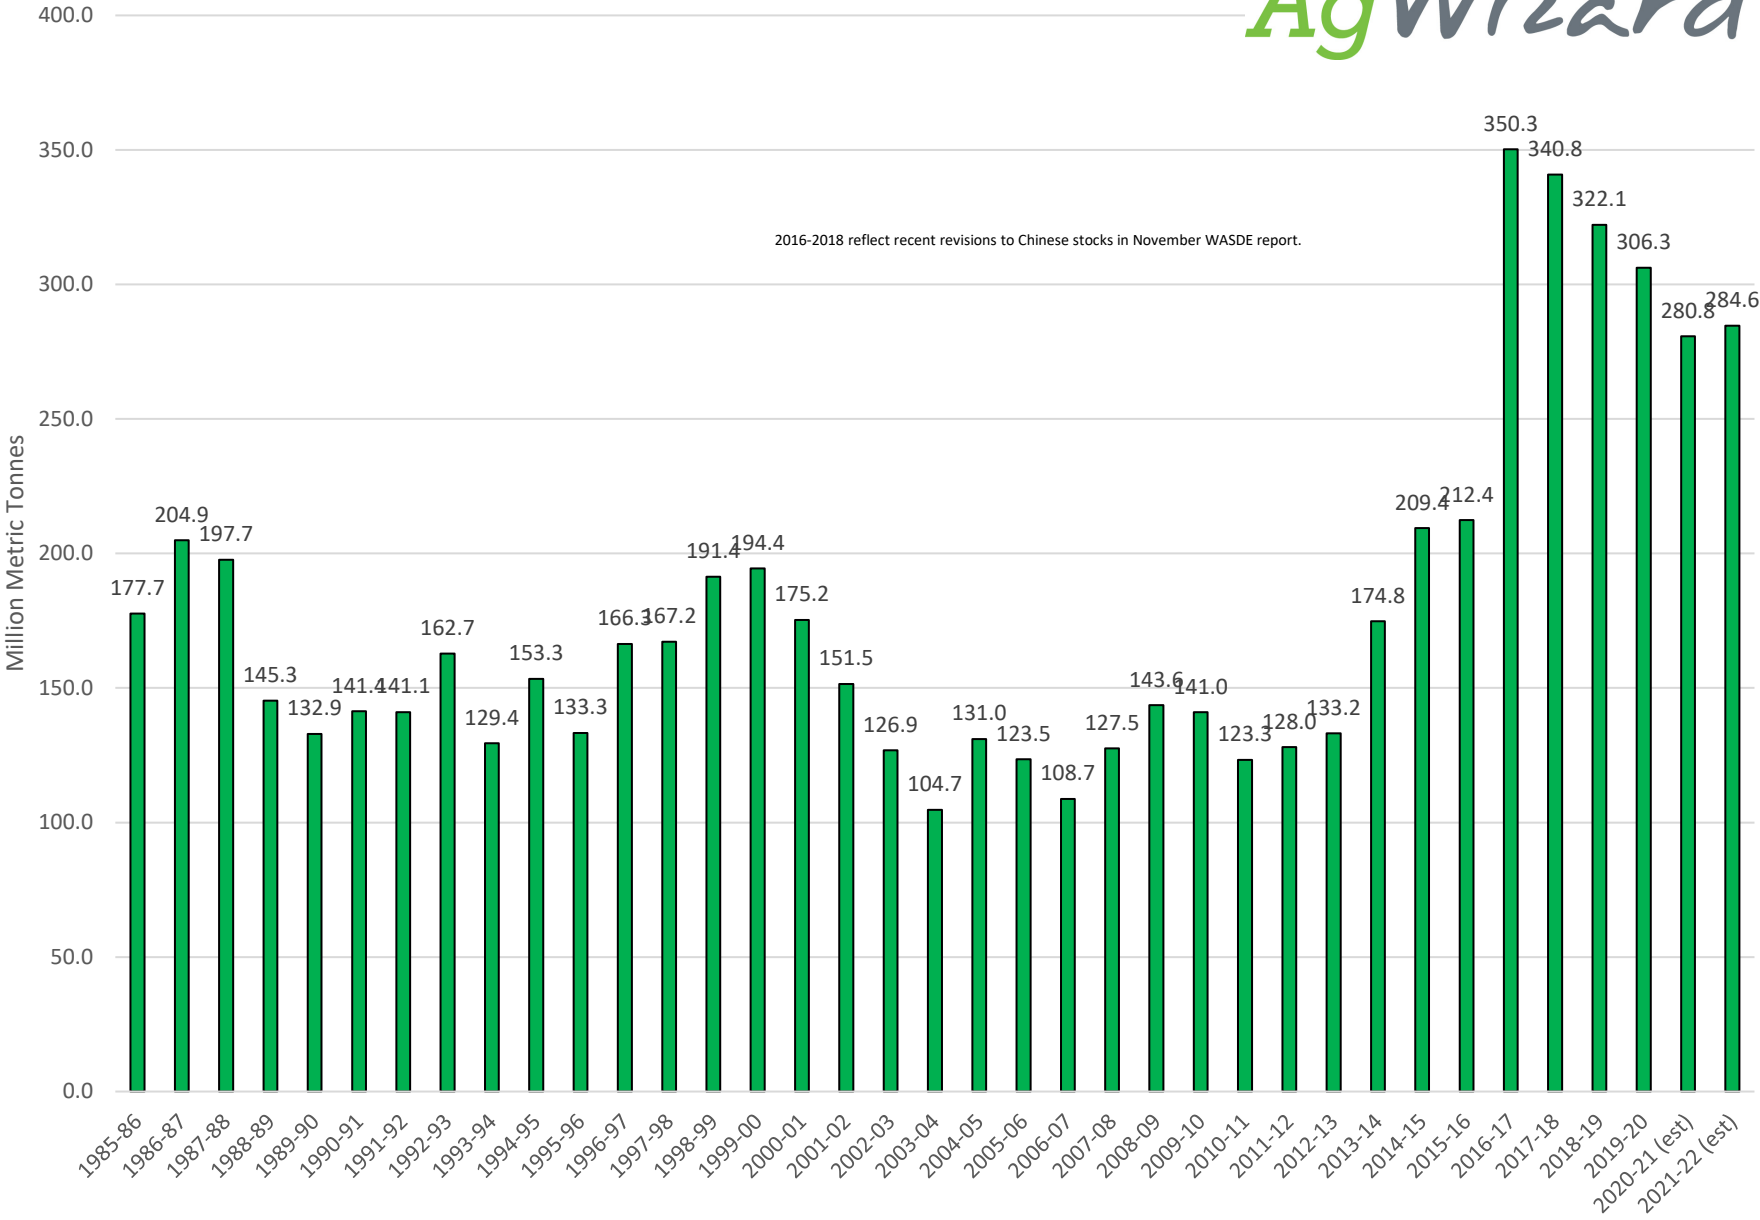

U.S. Corn Carryout in Days Supply

U.S. Corn Carryout

U.S. Corn Production

U.S. Corn Usage

U.S. Corn Exports Since 1973

U.S. Corn Usage & Production

U.S. Corn Exports as % of Total Use

U.S. Soybean Carryout in Days Supply

U.S. Soybean Carryout

U.S. Soybean Production

U.S. Soybean Usage

U.S. Soybean Exports

U.S. Soybean Production & Use

U.S. Soybean Usage - Exports as a % of Use

U.S. Wheat Carryout in Days Supply

U.S. Wheat Carryout

U.S. Wheat Production

U.S. Wheat Usage

U.S. Wheat Exports

U.S. Wheat Production & Use

U.S. Wheat Usage Exports as a % of Use

U.S. Exports Corn vs. Soybeans vs. Wheat

World Corn Carryout in Days Supply

World Corn Total Carryout

World Corn Usage

World Soybean Carryout in Days Supply

World Soybeans Total Carryout

World Soybean Usage

World Wheat Carryout in Days Supply

World Wheat Total Carryout

World Wheat Usage

World Corn + Wheat + Soybean Usage