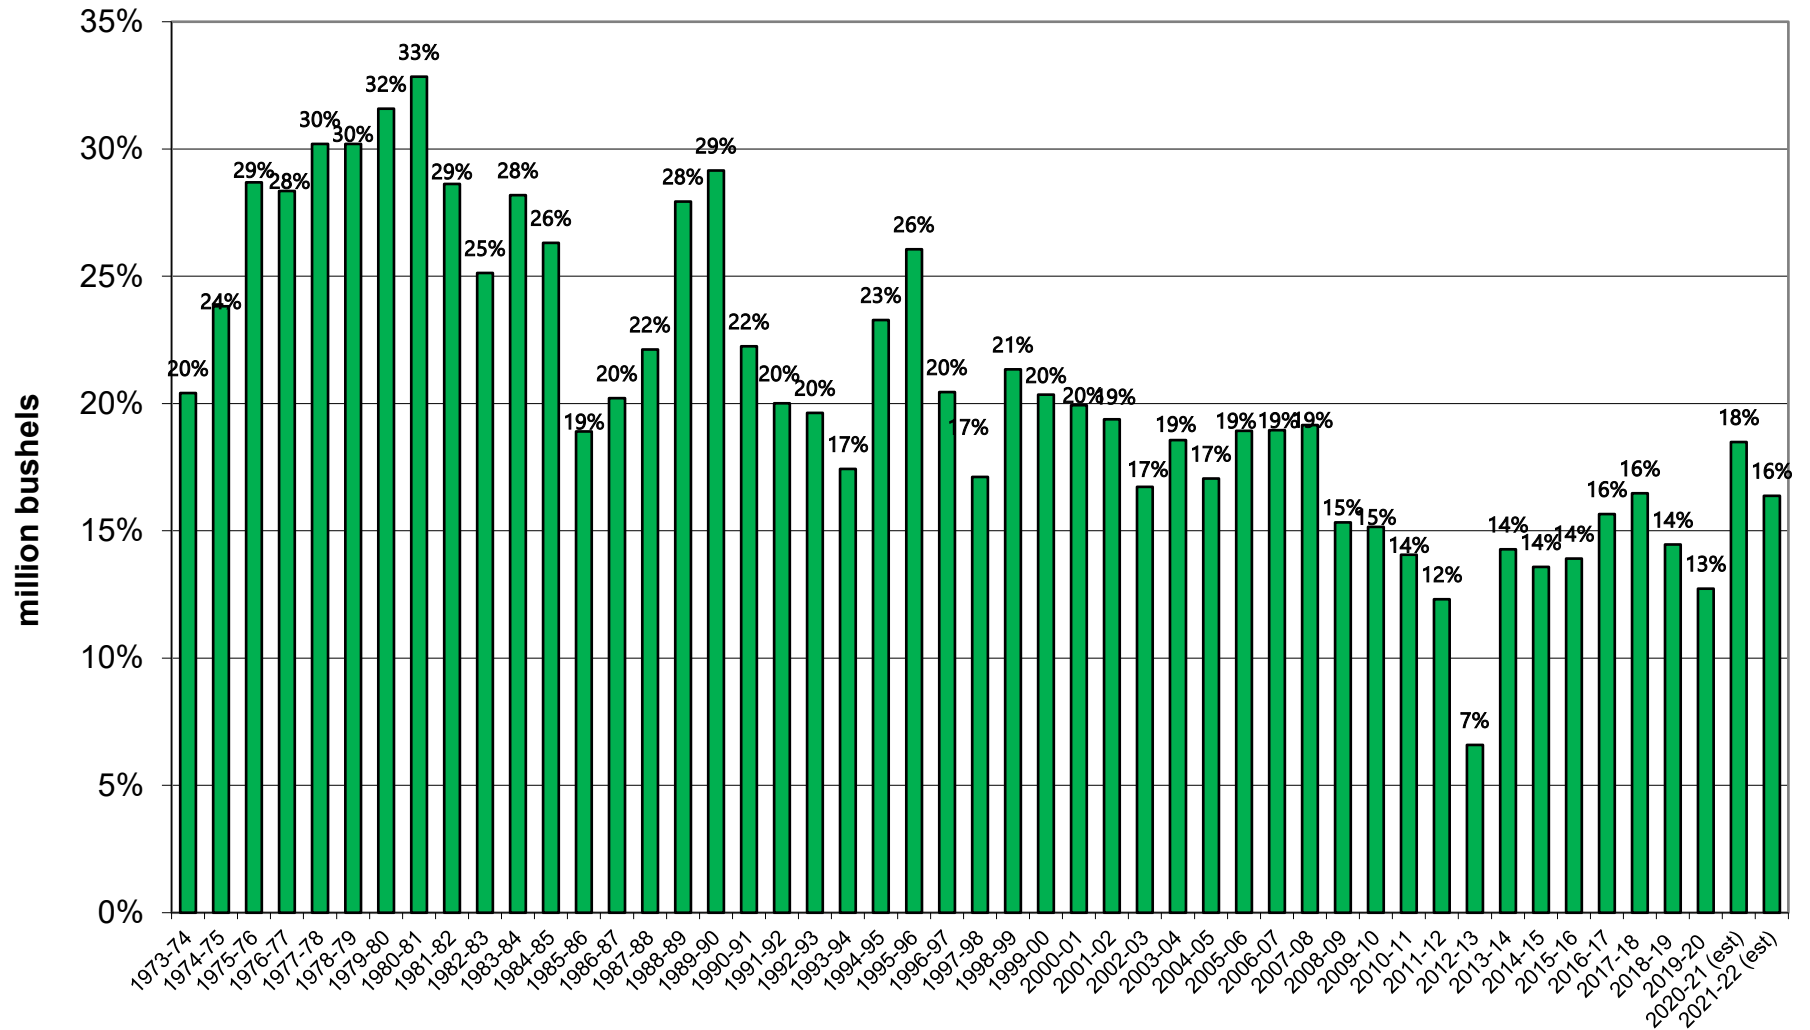

U.S. Corn Carryout in Days Supply

U.S. Corn Carryout

U.S. Corn Production

U.S. Corn Usage

U.S. Corn Exports Since 1973

U.S. Corn Usage & Production

U.S. Corn Exports as % of Total Use

U.S. Soybean Carryout in Days Supply

U.S. Soybean Carryout

U.S. Soybean Production

U.S. Soybean Usage

U.S. Soybean Exports

U.S. Soybean Production & Use

U.S. Soybean Usage - Exports as a % of Use

U.S. Wheat Carryout in Days Supply

U.S. Wheat Carryout