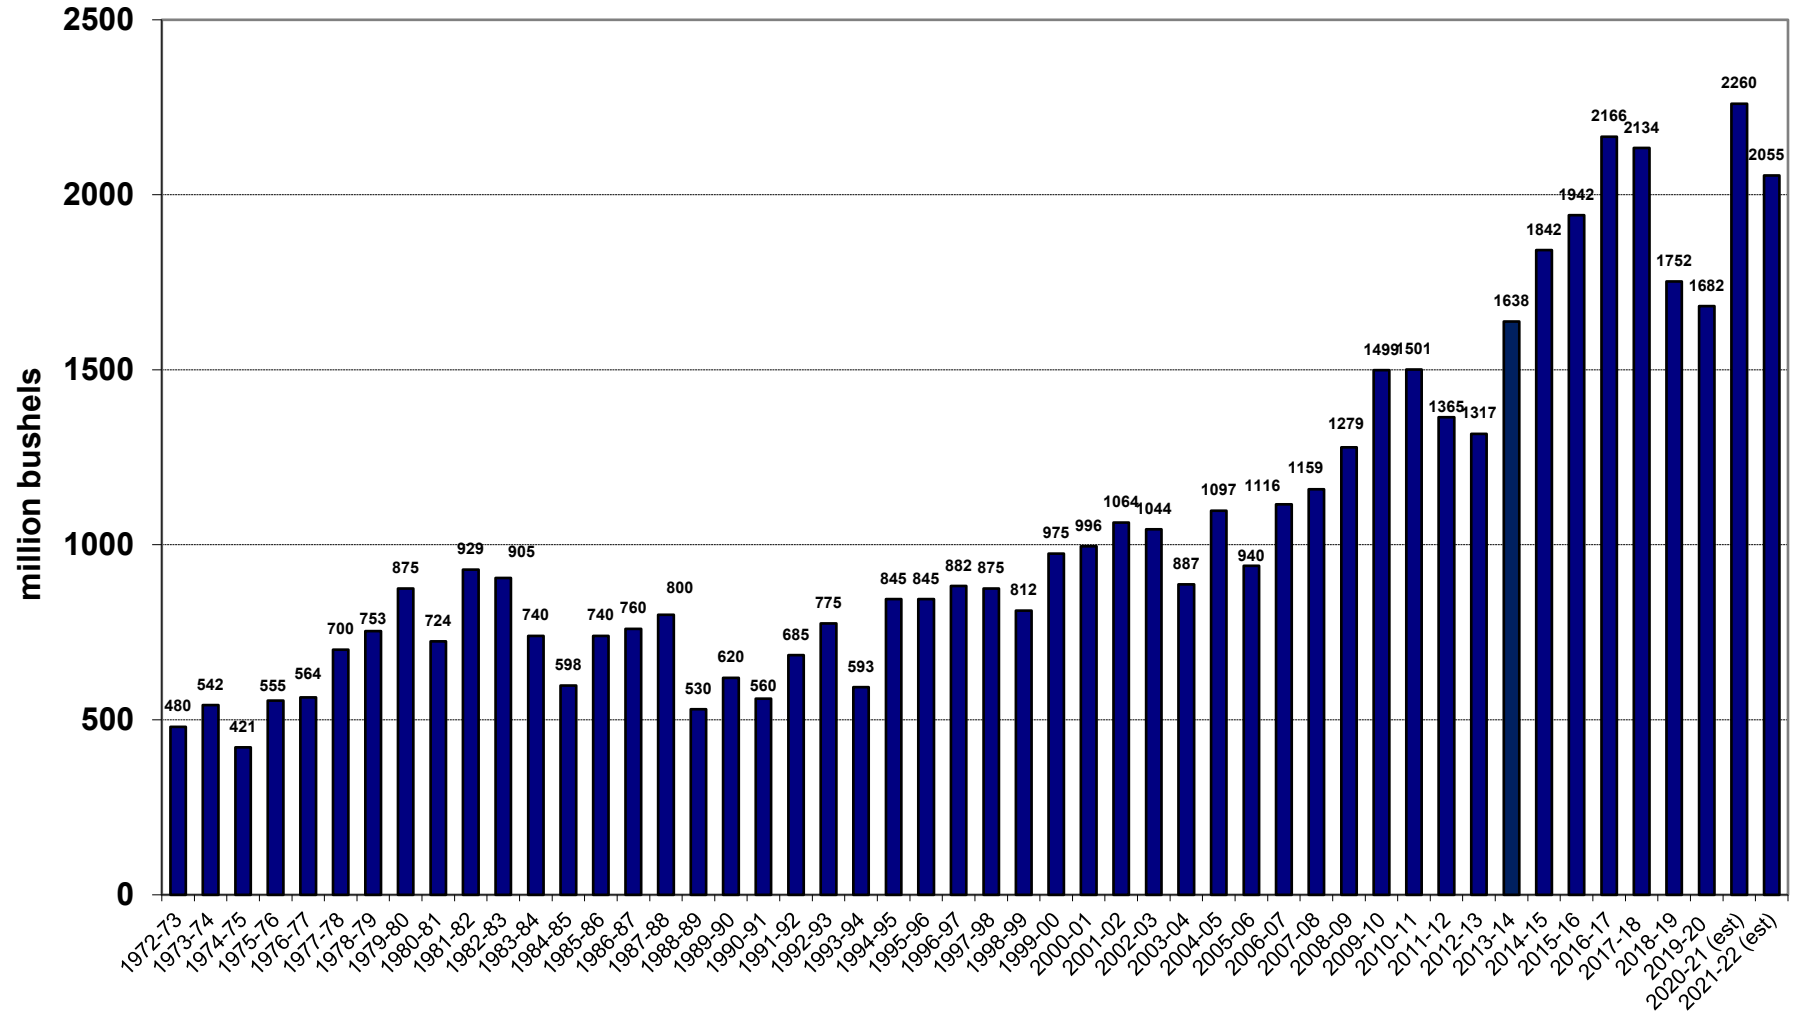

U.S. Corn Carryout in Days Supply

U.S. Corn Carryout

U.S. Corn Production

U.S. Corn Usage

U.S. Corn Exports Since 1973

U.S. Corn Usage & Production

U.S. Corn Exports as % of Total Use

U.S. Soybean Carryout in Days Supply

U.S. Soybean Carryout

U.S. Soybean Production

U.S. Soybean Usage

U.S. Soybean Exports

U.S. Soybean Production & Use

U.S. Soybean Usage - Exports as a % of Use

U.S. Wheat Carryout in Days Supply

U.S. Wheat Carryout

U.S. Wheat Production

U.S. Wheat Usage

U.S. Wheat Exports

U.S. Wheat Production & Use

U.S. Wheat Usage Exports as a % of Use

U.S. Exports Corn vs. Soybeans vs. Wheat

World Corn Carryout in Days Supply

World Corn Total Carryout