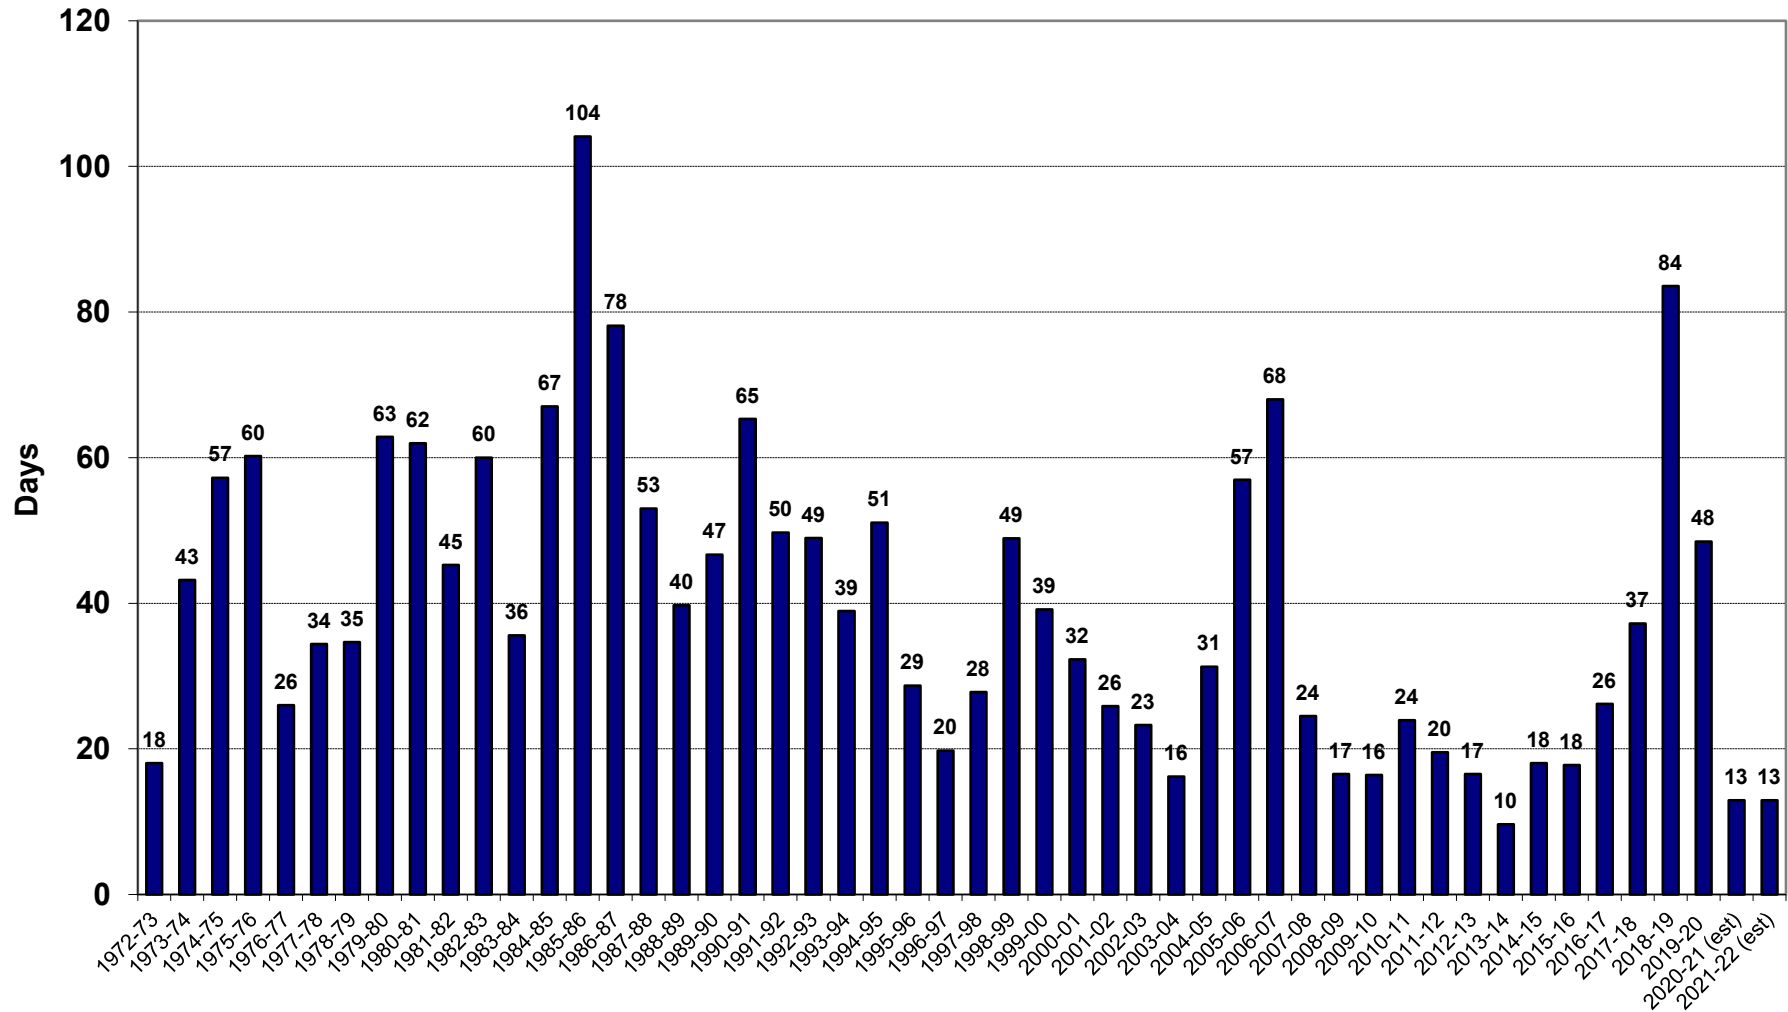

U.S. Corn Carryout in Days Supply

U.S. Corn Carryout

U.S. Corn Production

U.S. Corn Usage

U.S. Corn Exports Since 1973

U.S. Corn Usage & Production

U.S. Corn Exports as % of Total Use

U.S. Soybean Carryout in Days Supply

U.S. Soybean Carryout

U.S. Soybean Production

U.S. Soybean Usage

U.S. Soybean Exports

U.S. Soybean Production & Use

U.S. Soybean Usage - Exports as a % of Use

U.S. Wheat Carryout in Days Supply

U.S. Wheat Carryout

U.S. Wheat Production

U.S. Wheat Usage

U.S. Wheat Exports

U.S. Wheat Production & Use

U.S. Wheat Usage Exports as a % of Use

U.S. Exports Corn vs. Soybeans vs. Wheat

World Corn Carryout in Days Supply

World Corn Total Carryout