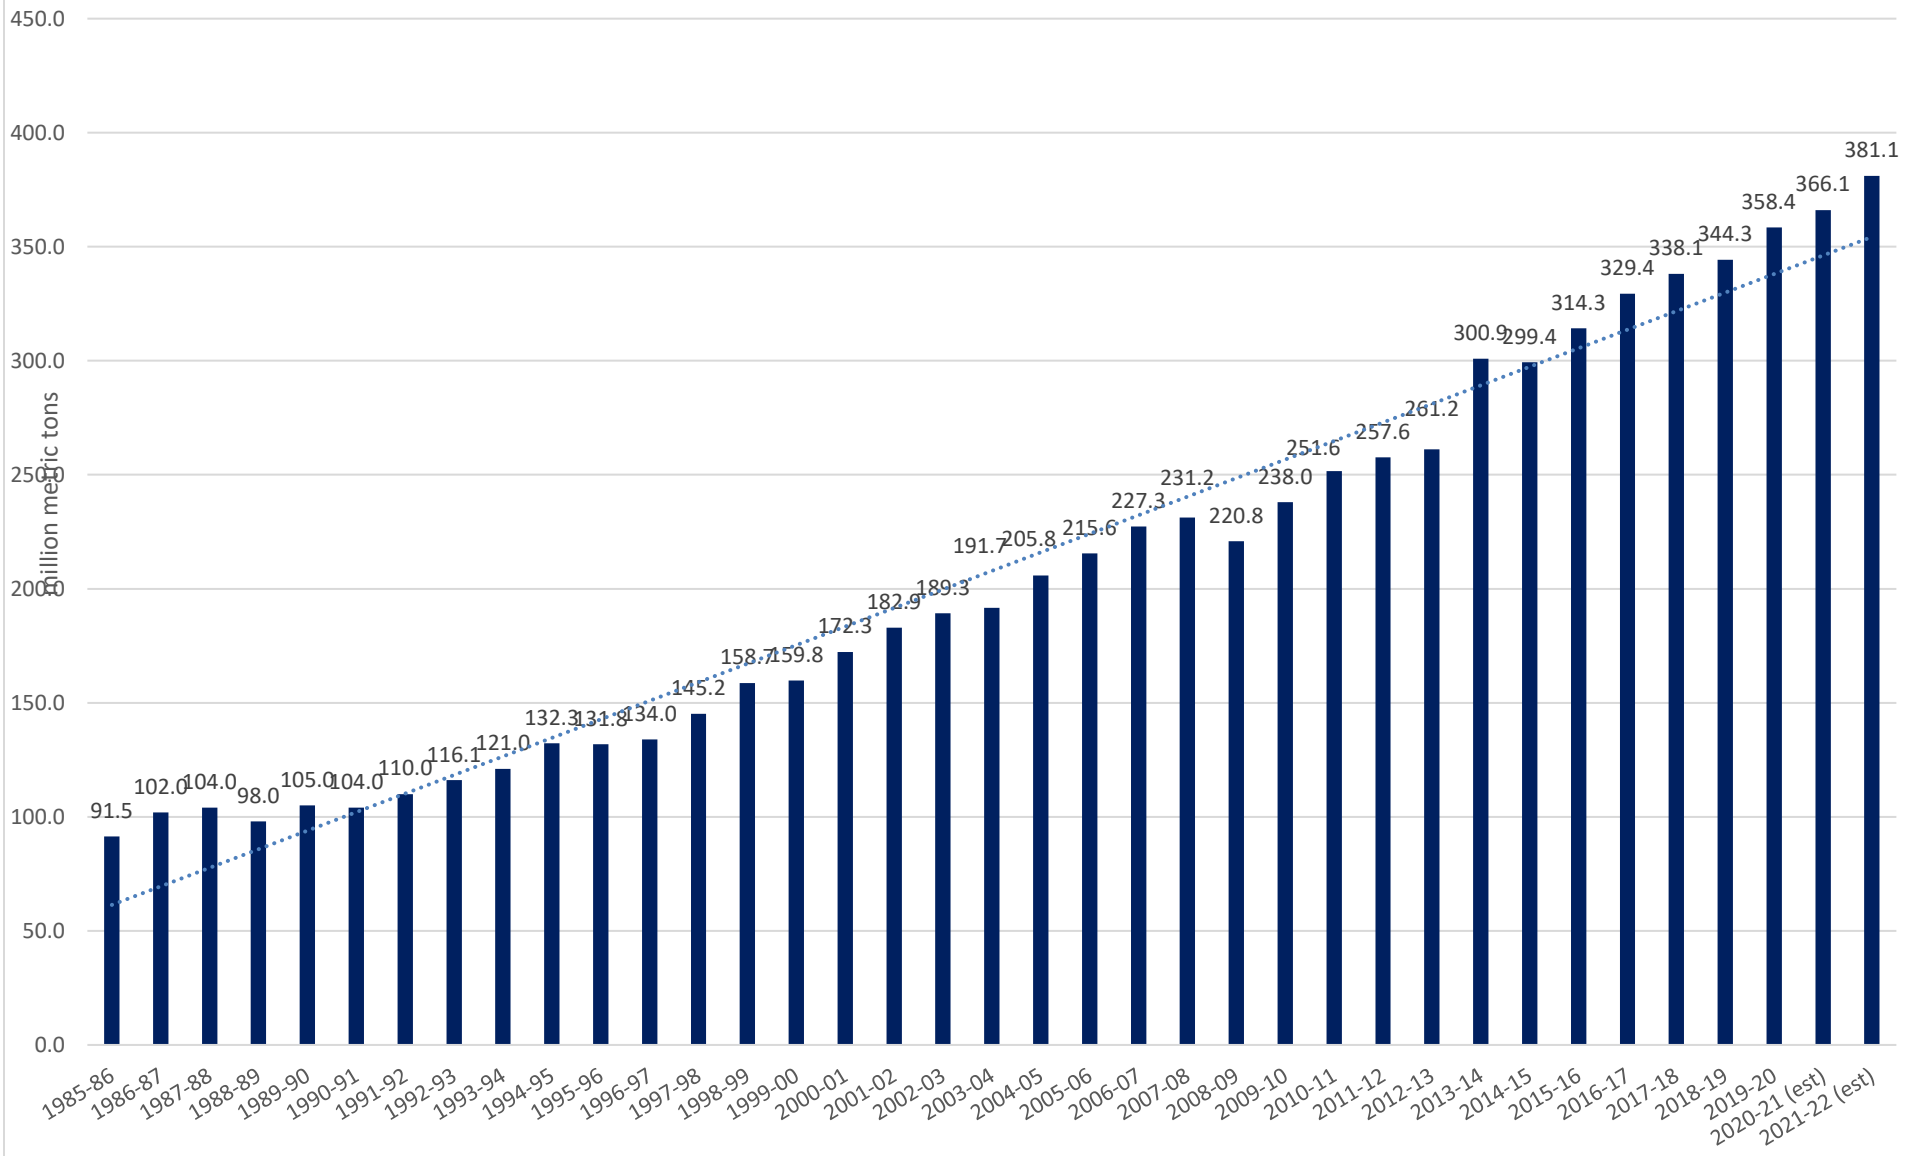

U.S. Corn Carryout in Days Supply

U.S. Corn Carryout

U.S. Corn Production

U.S. Corn Usage

U.S. Corn Exports Since 1973

U.S. Corn Usage & Production

U.S. Corn Exports as % of Total Use

U.S. Soybean Carryout in Days Supply

U.S. Wheat Production

U.S. Wheat Usage

U.S. Wheat Exports

U.S. Wheat Production & Use

U.S. Wheat Usage Exports as a % of Use

U.S. Exports Corn vs. Soybeans vs. Wheat

World Corn Carryout in Days Supply

World Corn Total Carryout

World Corn Usage

World Soybean Carryout in Days Supply

World Soybeans Total Carryout

World Soybean Usage

World Wheat Carryout in Days Supply

World Wheat Total Carryout

World Wheat Usage

World Corn + Wheat + Soybean Usage