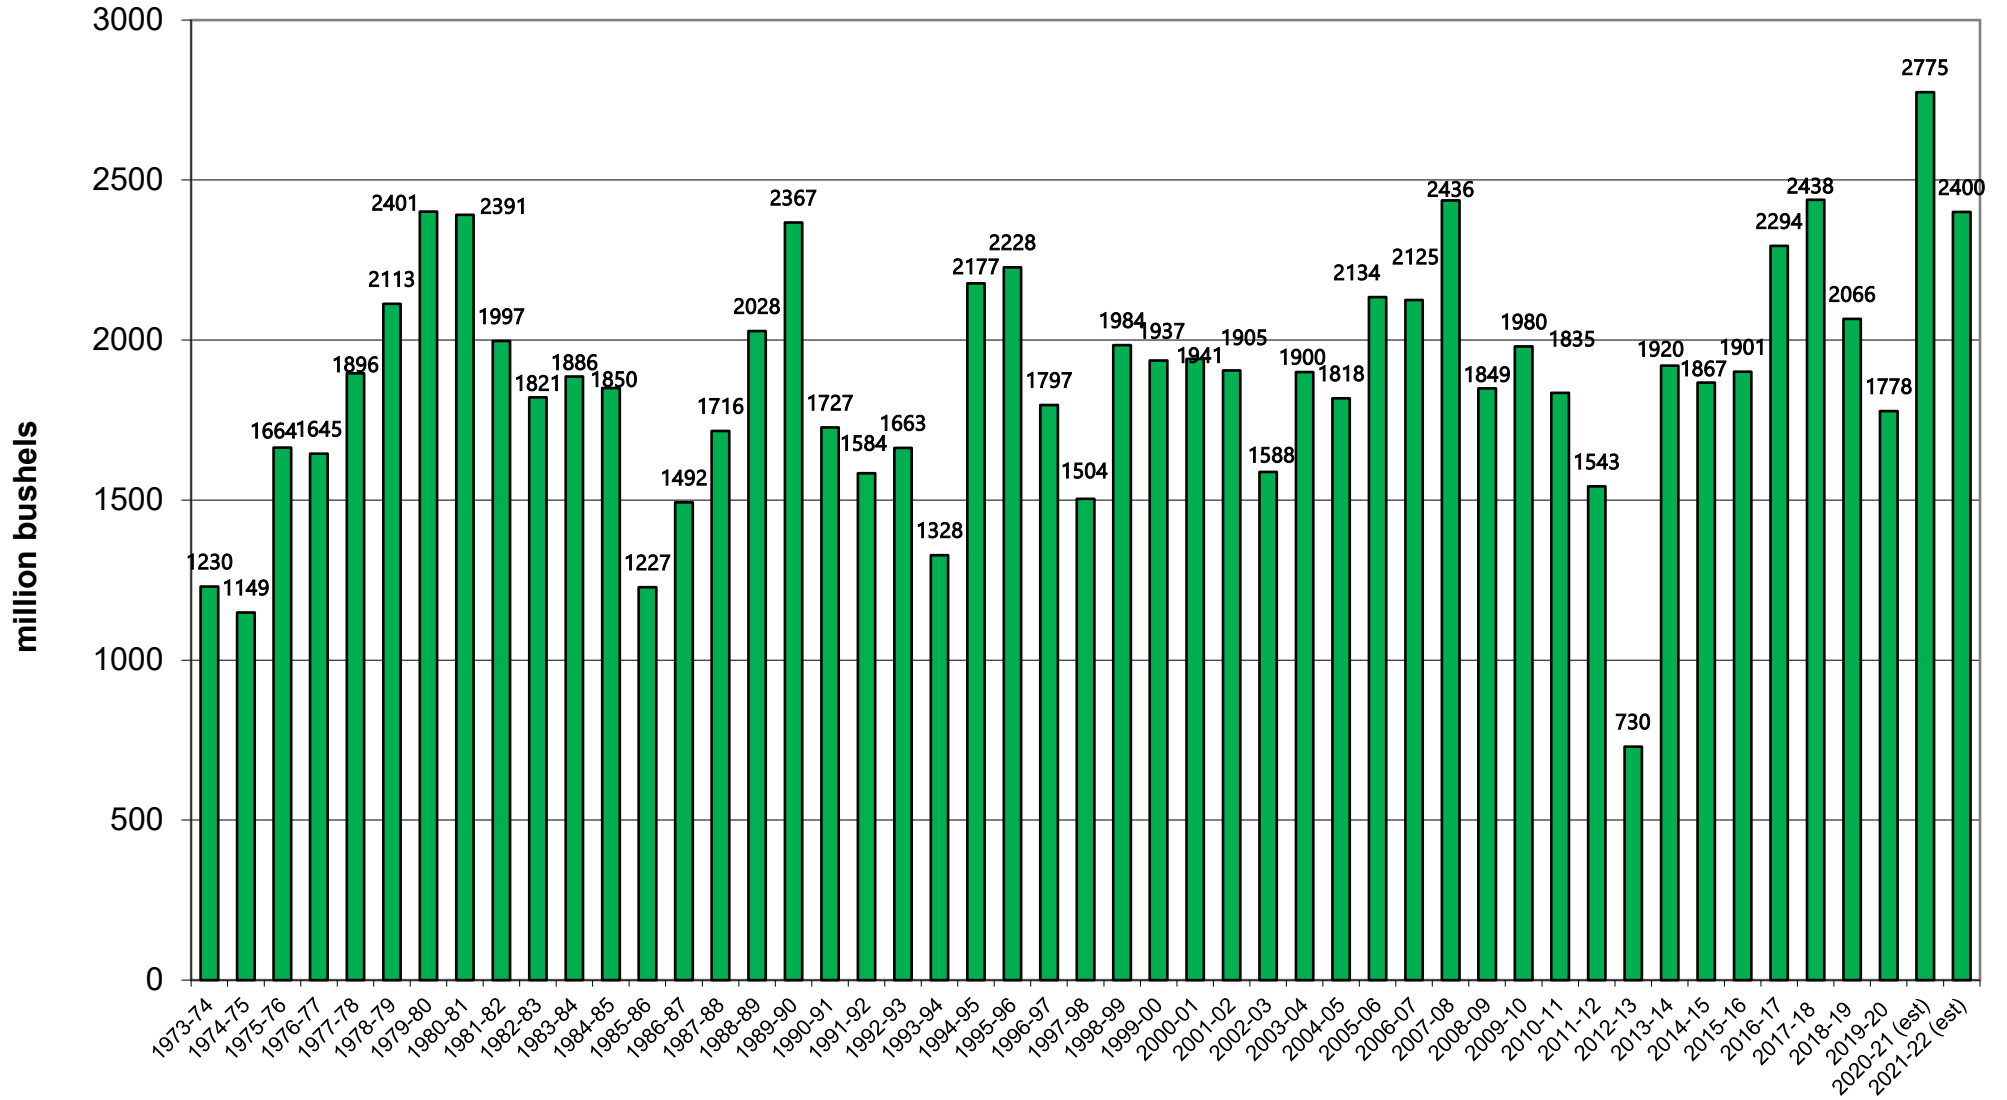

U.S. Corn Carryout in Days Supply

U.S. Corn Carryout

U.S. Corn Production

U.S. Corn Usage

U.S. Corn Exports Since 1973

U.S. Corn Usage & Production

U.S. Corn Exports as % of Total Use

U.S. Soybean Carryout in Days Supply

U.S. Soybean Carryout

U.S. Soybean Production

U.S. Soybean Usage

U.S. Soybean Exports

U.S. Soybean Production & Use

U.S. Soybean Usage - Exports as a % of Use

U.S. Wheat Carryout in Days Supply

U.S. Wheat Carryout

U.S. Wheat Production

U.S. Wheat Usage

U.S. Wheat Exports

U.S. Wheat Production & Use

U.S. Wheat Usage Exports as a % of Use

U.S. Exports Corn vs. Soybeans vs. Wheat

World Corn Carryout in Days Supply

World Corn Total Carryout