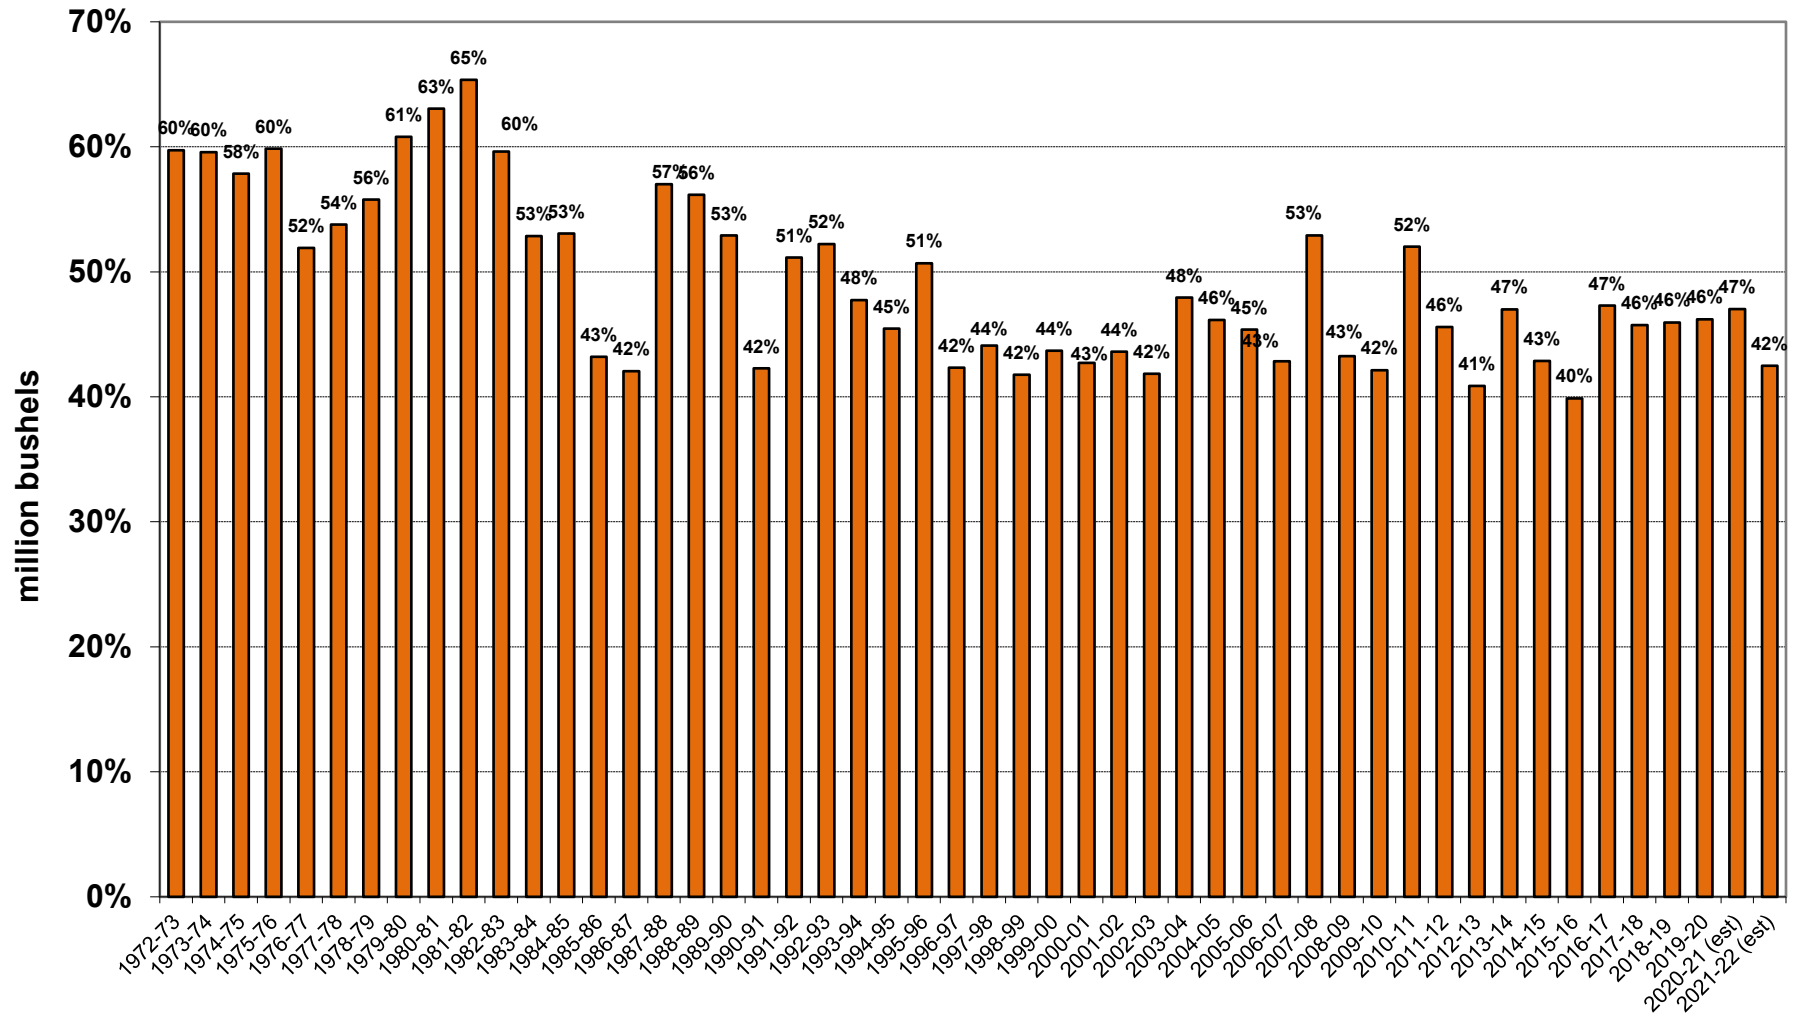

U.S. Wheat Production

U.S. Wheat Usage

U.S. Wheat Exports

U.S. Wheat Production & Use

U.S. Wheat Usage Exports as a % of Use

U.S. Exports Corn vs. Soybeans vs. Wheat

World Corn Carryout in Days Supply

World Corn Total Carryout