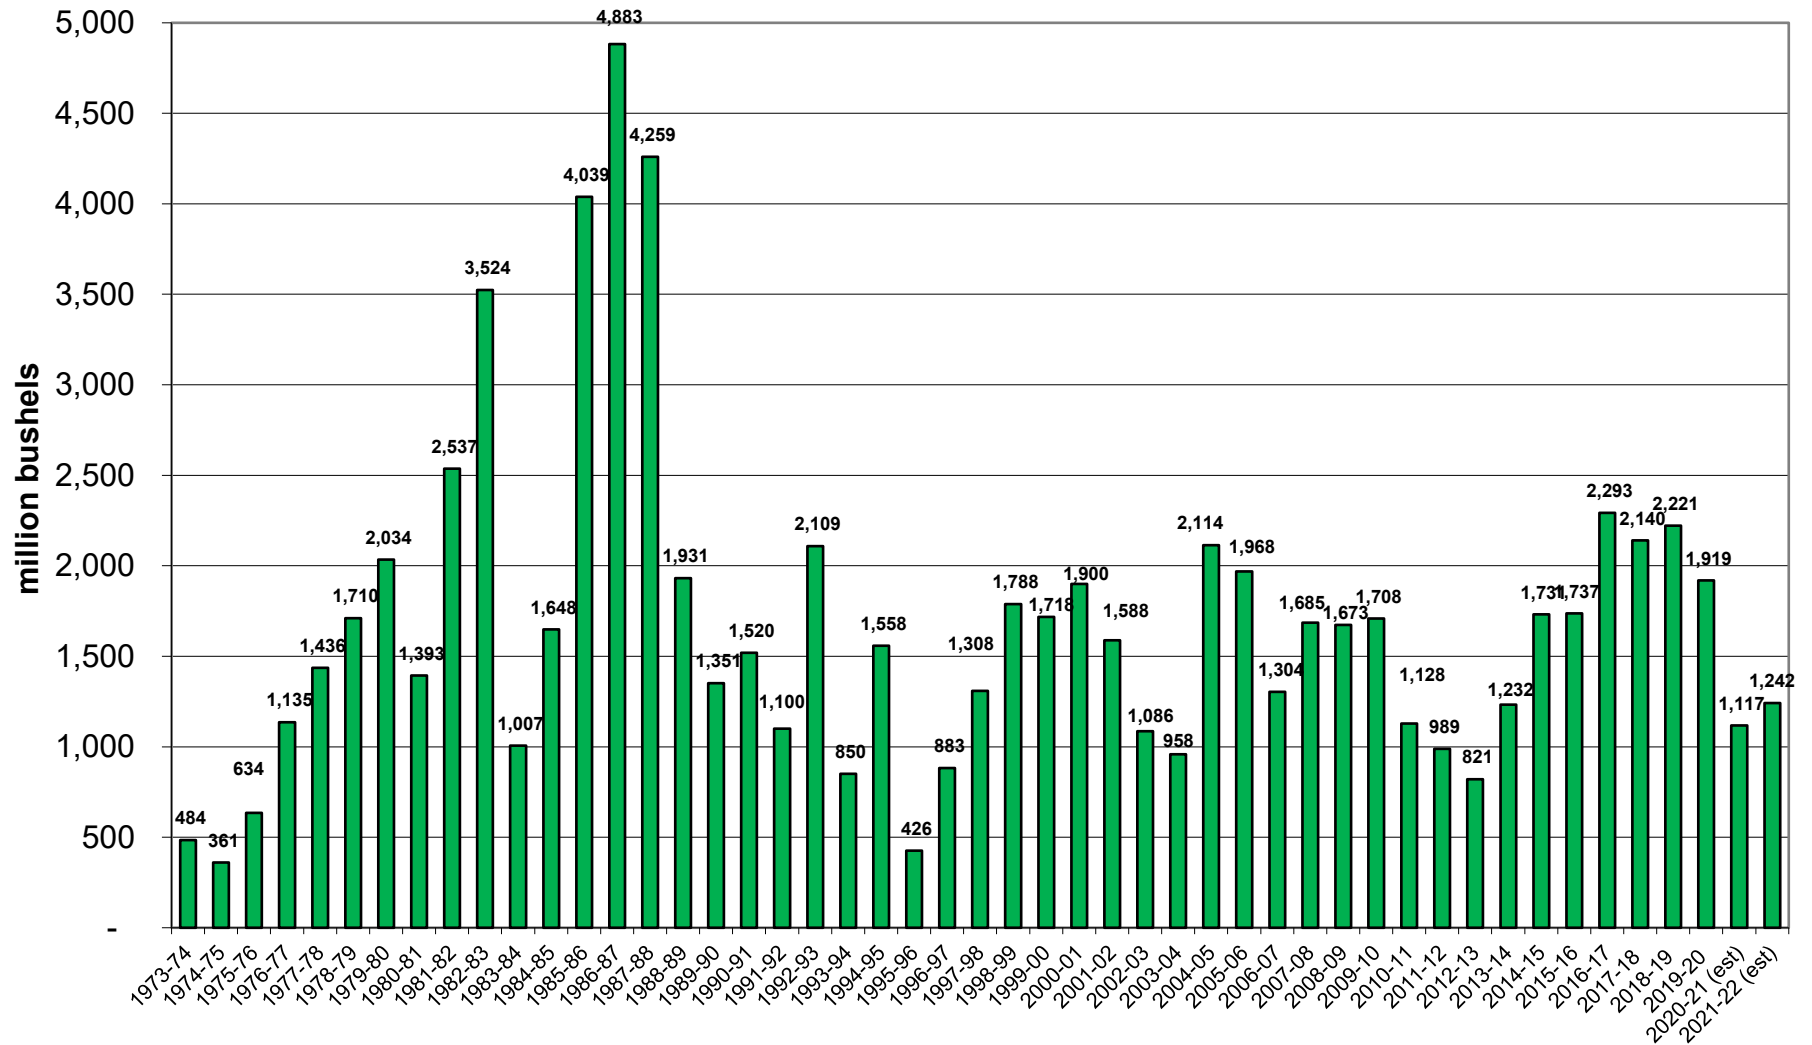

U.S. Corn Carryout in Days Supply

U.S. Corn Carryout

U.S. Corn Production

U.S. Corn Usage

U.S. Corn Exports Since 1973

U.S. Corn Usage & Production

U.S. Corn Exports as % of Total Use

U.S. Soybean Carryout in Days Supply

U.S. Soybean Carryout

U.S. Soybean Production

U.S. Soybean Usage

U.S. Soybean Exports

U.S. Soybean Production & Use

U.S. Soybean Usage - Exports as a % of Use

U.S. Wheat Carryout in Days Supply

U.S. Wheat Carryout

U.S. Wheat Production

U.S. Wheat Usage

U.S. Wheat Exports

U.S. Wheat Production & Use

U.S. Wheat Usage Exports as a % of Use

U.S. Exports Corn vs. Soybeans vs. Wheat

World Corn Carryout in Days Supply

World Corn Total Carryout