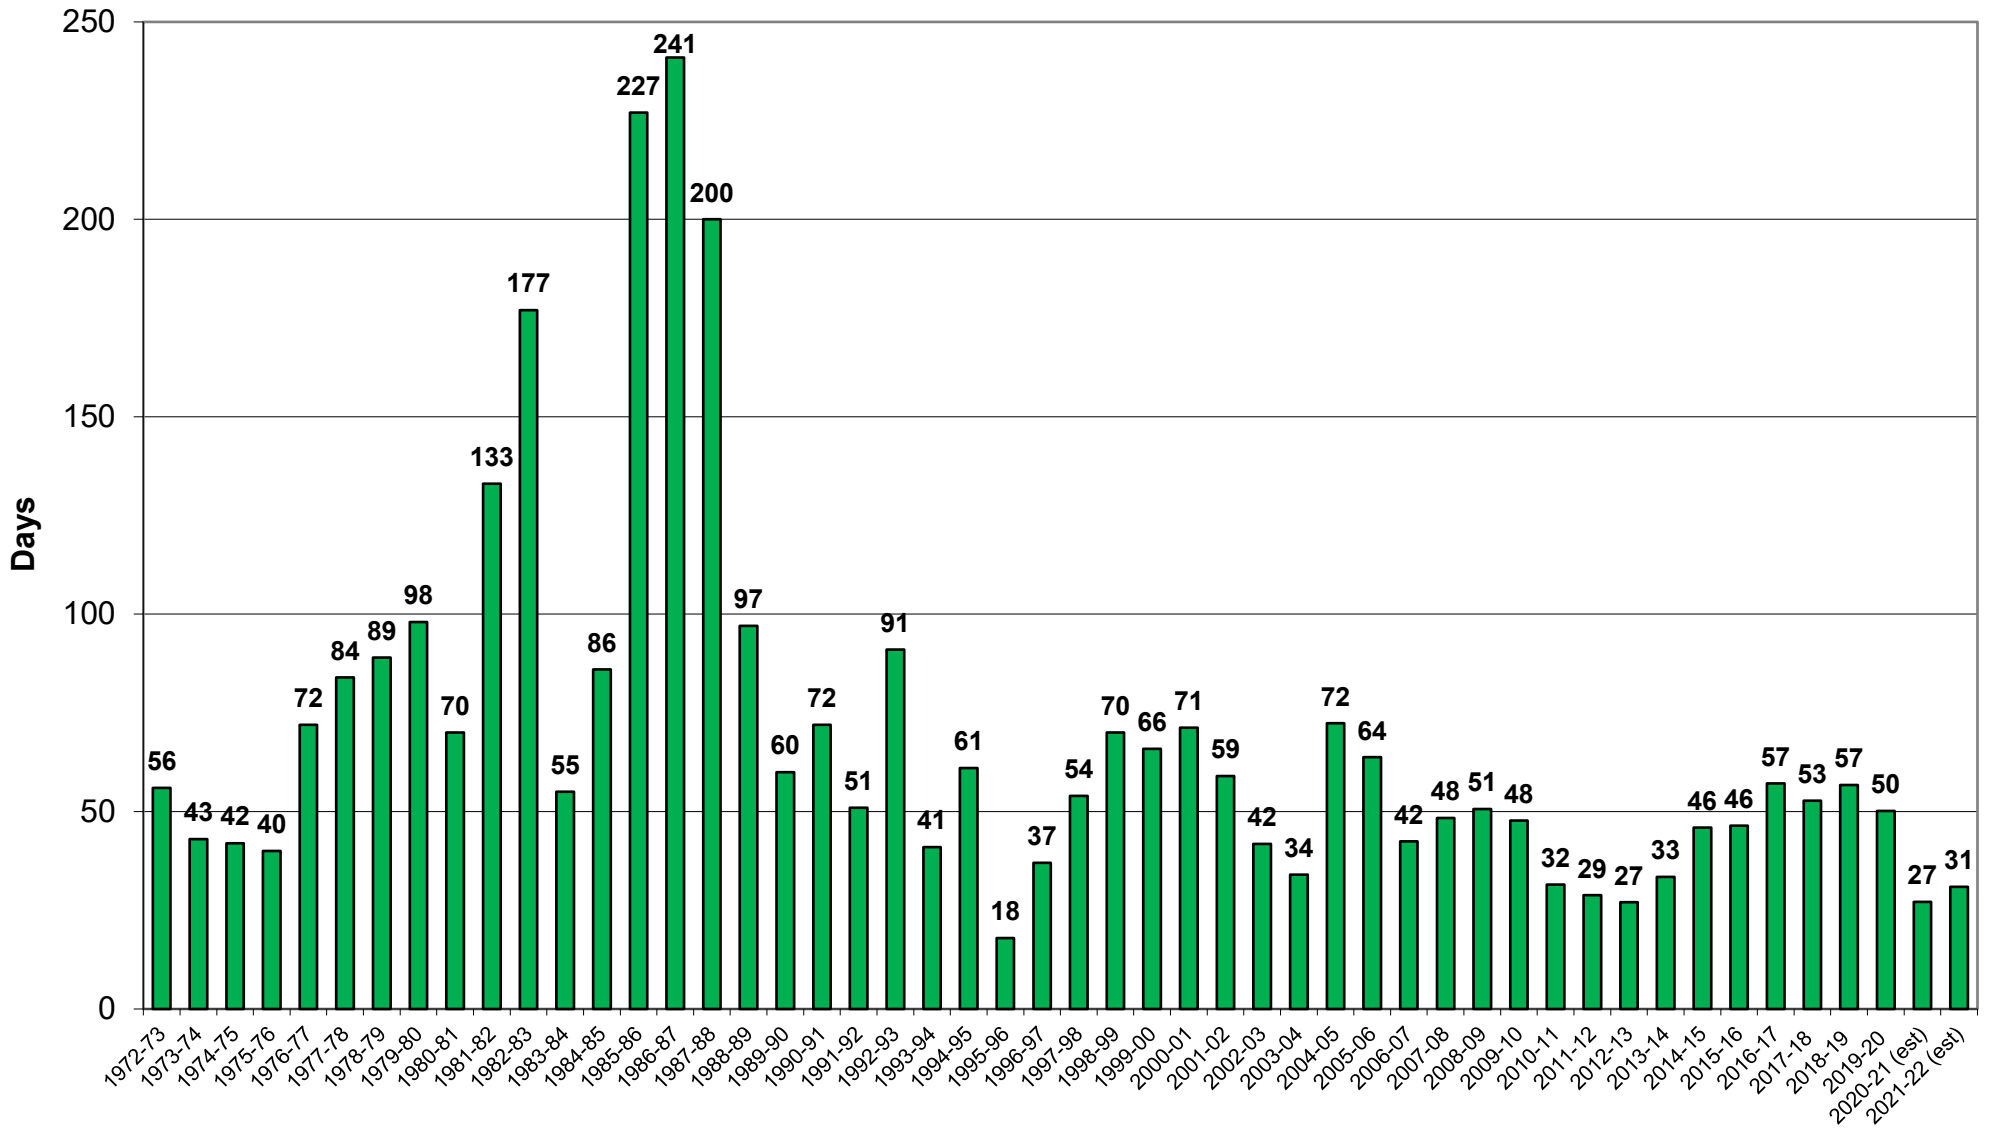

U.S. Corn Carryout in Days Supply

U.S. Corn Carryout

U.S. Corn Production

U.S. Corn Usage

U.S. Corn Exports Since 1973

U.S. Corn Usage & Production

U.S. Corn Exports as % of Total Use

U.S. Soybean Carryout in Days Supply

U.S. Soybean Carryout

U.S. Soybean Production

U.S. Soybean Usage

U.S. Soybean Exports

U.S. Soybean Production & Use

U.S. Soybean Usage - Exports as a % of Use

U.S. Wheat Carryout in Days Supply

U.S. Wheat Carryout

U.S. Wheat Production

U.S. Wheat Usage

U.S. Wheat Exports

U.S. Wheat Production & Use

U.S. Wheat Usage Exports as a % of Use

U.S. Exports Corn vs. Soybeans vs. Wheat

World Corn Carryout in Days Supply

World Corn Total Carryout