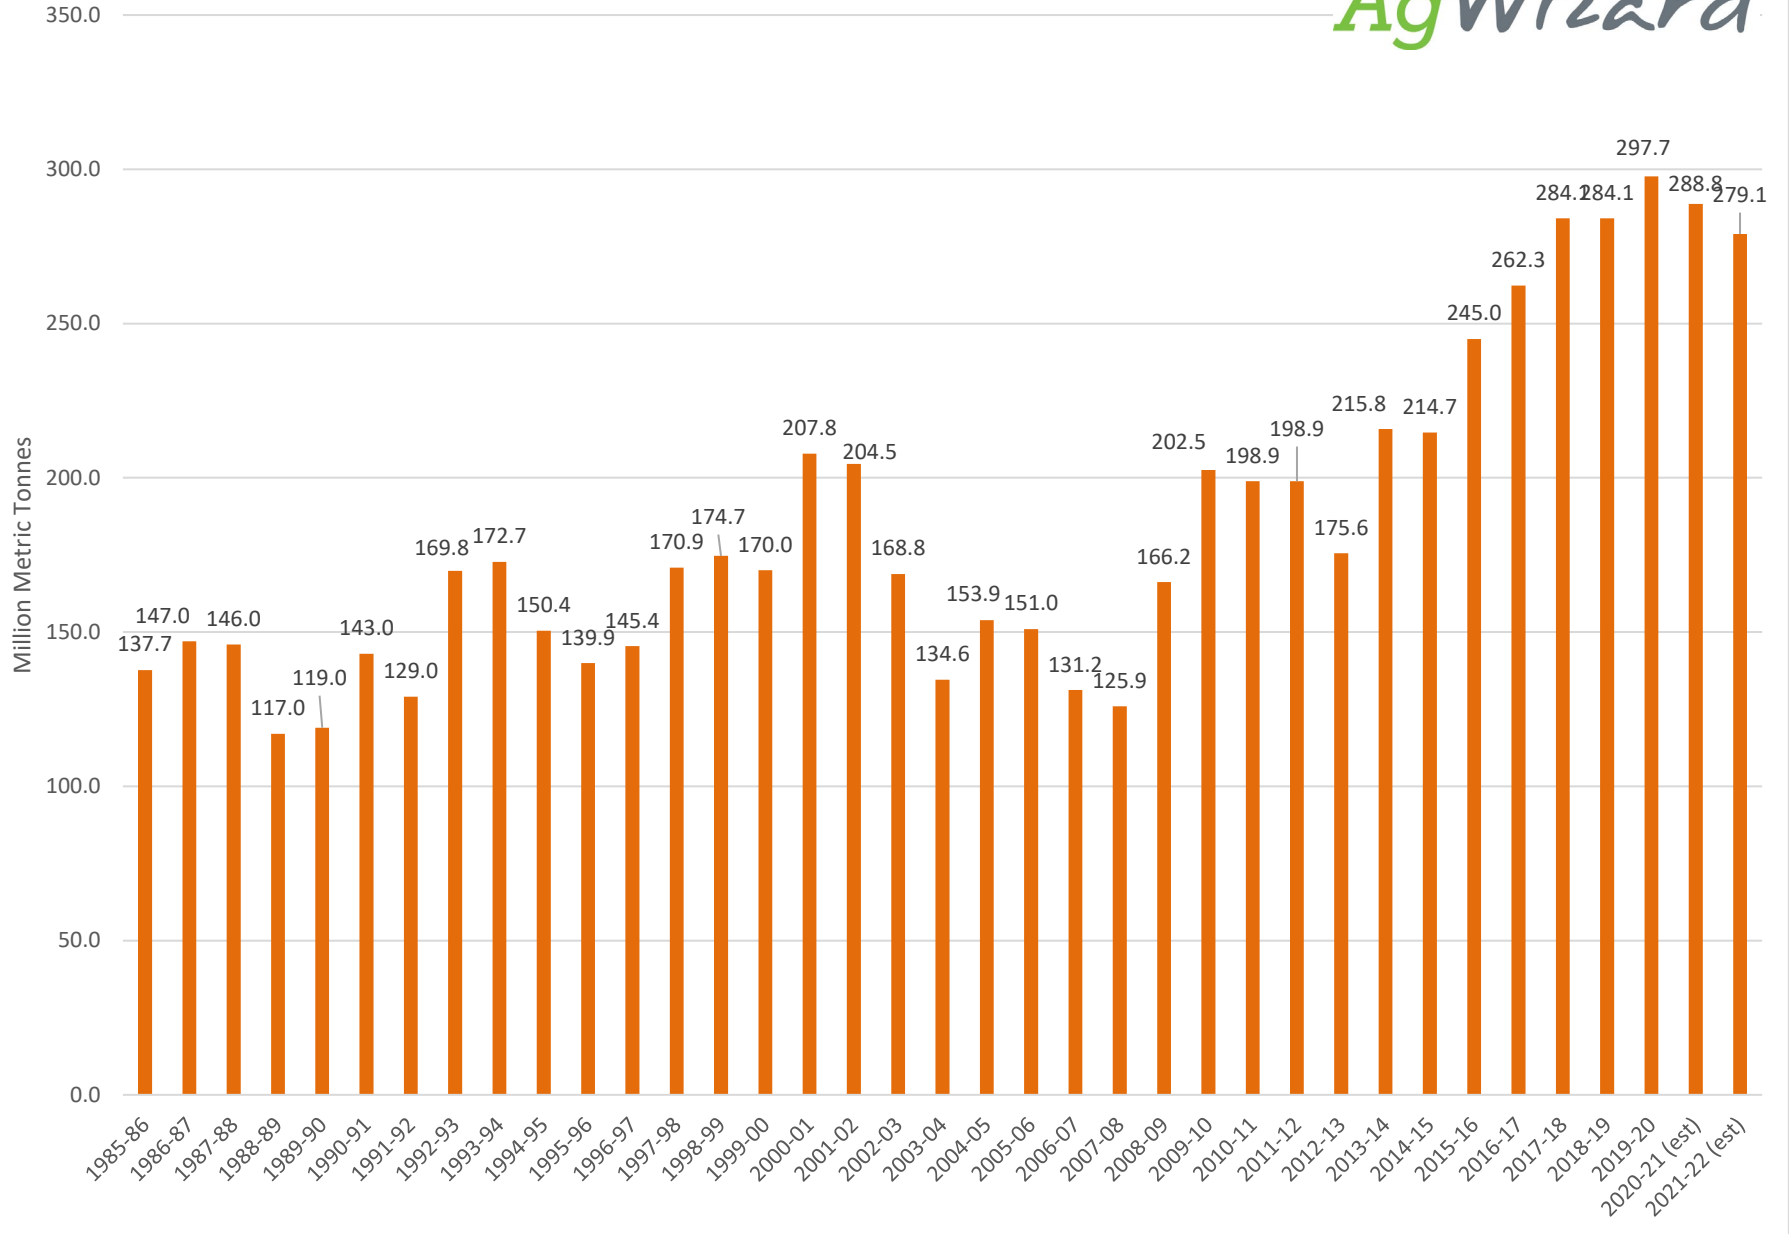

U.S. Corn Carryout in Days Supply

U.S. Corn Carryout

U.S. Corn Production

U.S. Corn Usage

U.S. Corn Exports Since 1973

U.S. Corn Usage & Production

U.S. Corn Exports as % of Total Use

U.S. Soybean Carryout in Days Supply

U.S. Wheat Production

U.S. Wheat Usage

U.S. Wheat Exports

U.S. Wheat Production & Use

U.S. Wheat Usage Exports as a % of Use

U.S. Exports Corn vs. Soybeans vs. Wheat

World Corn Carryout in Days Supply

World Corn Total Carryout

World Corn Usage

World Soybean Carryout in Days Supply

World Soybeans Total Carryout

World Soybean Usage

World Wheat Carryout in Days Supply

World Wheat Total Carryout

World Wheat Usage

World Corn + Wheat + Soybean Usage