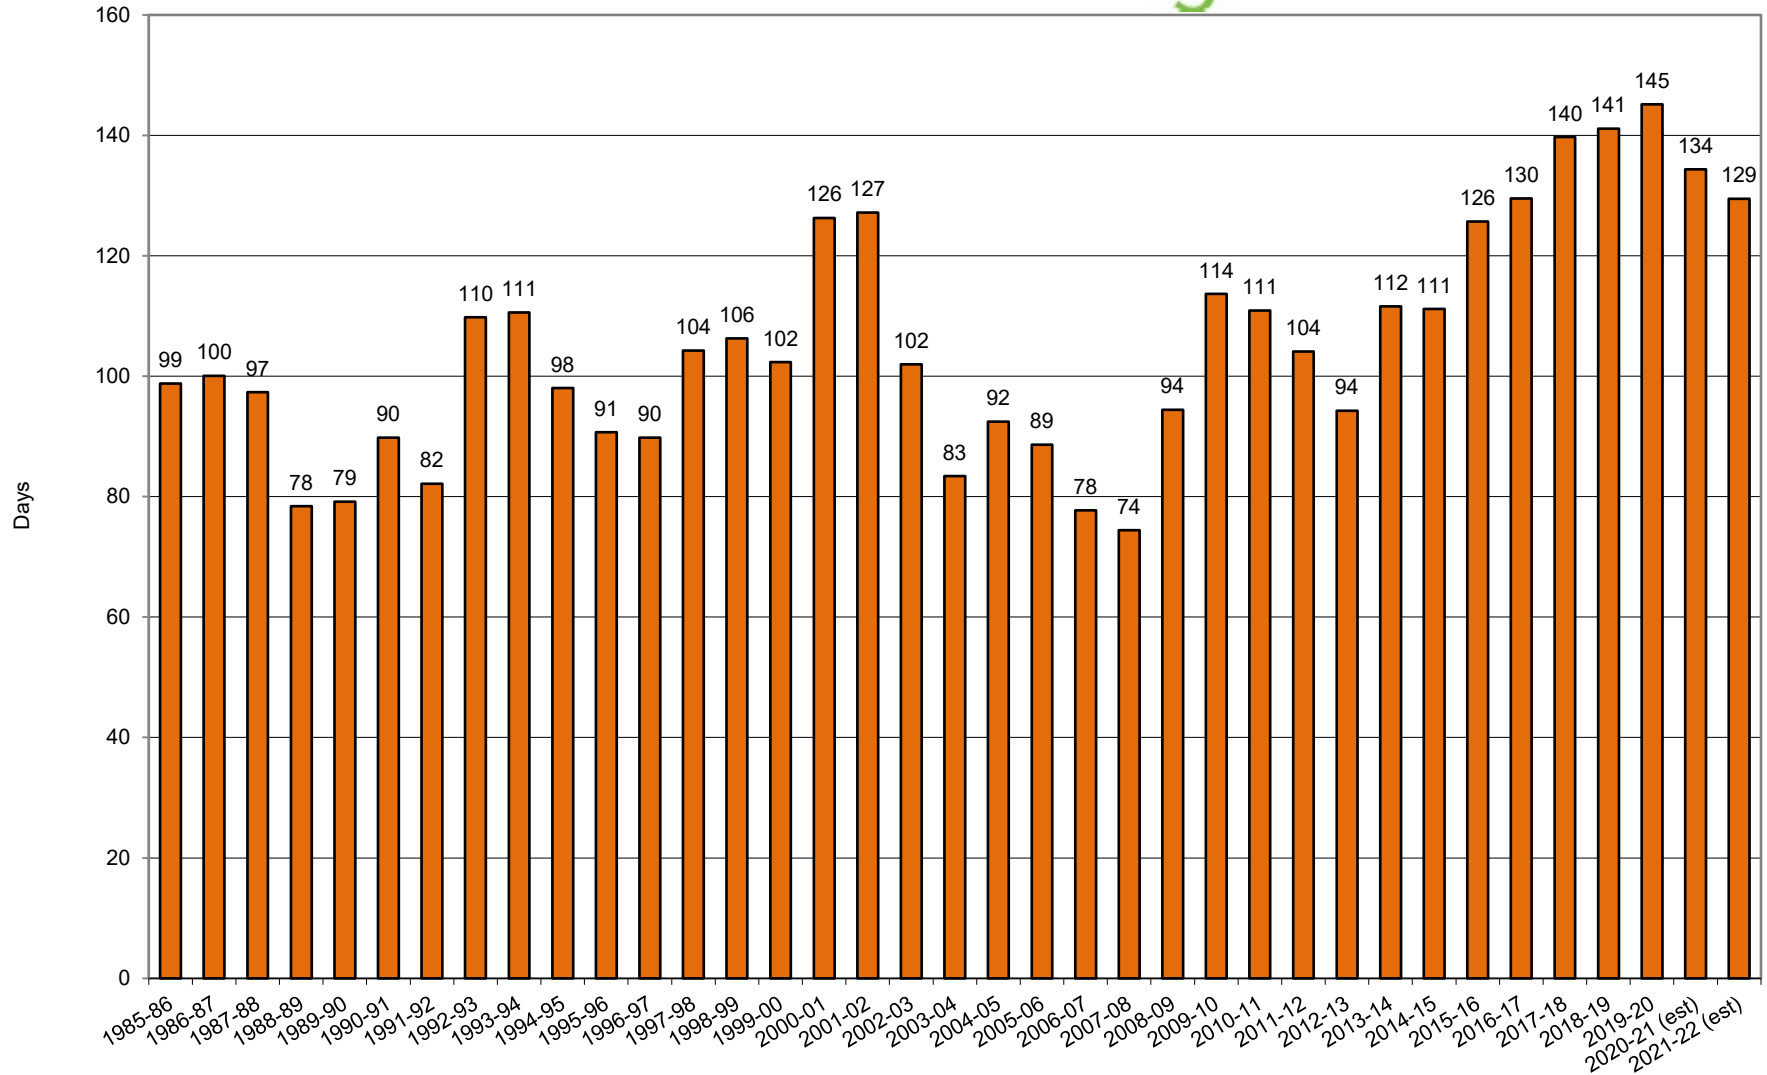

U.S. Corn Carryout in Days Supply

U.S. Corn Carryout

U.S. Corn Production

U.S. Corn Usage

U.S. Corn Exports Since 1973

U.S. Corn Usage & Production

U.S. Corn Exports as % of Total Use

U.S. Soybean Carryout in Days Supply

U.S. Wheat Production

U.S. Wheat Usage

U.S. Wheat Exports

U.S. Wheat Production & Use

U.S. Wheat Usage Exports as a % of Use

U.S. Exports Corn vs. Soybeans vs. Wheat

World Corn Carryout in Days Supply

World Corn Total Carryout

World Corn Usage

World Soybean Carryout in Days Supply

World Soybeans Total Carryout

World Soybean Usage

World Wheat Carryout in Days Supply

World Wheat Total Carryout

World Wheat Usage

World Corn + Wheat + Soybean Usage