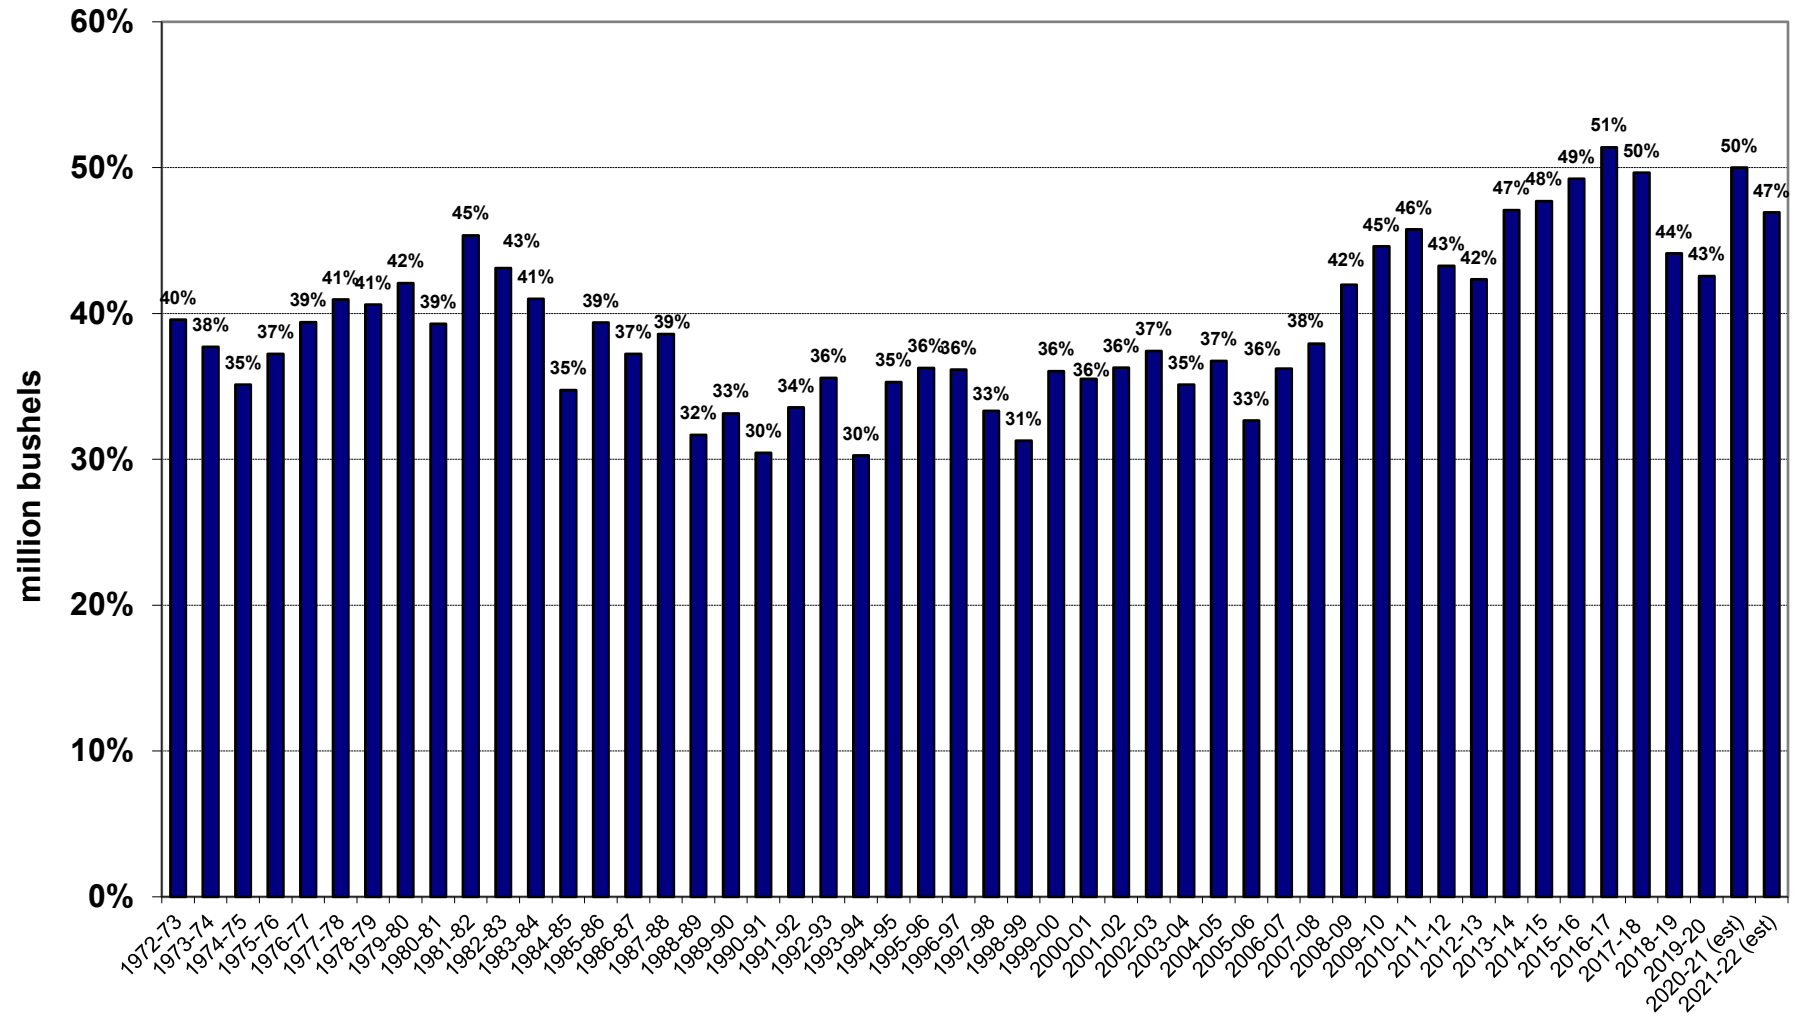

U.S. Corn Carryout in Days Supply

U.S. Corn Carryout

U.S. Corn Production

U.S. Corn Usage

U.S. Corn Exports Since 1973

U.S. Corn Usage & Production

U.S. Corn Exports as % of Total Use

U.S. Soybean Carryout in Days Supply

U.S. Soybean Carryout

U.S. Soybean Production

U.S. Soybean Usage

U.S. Soybean Exports

U.S. Soybean Production & Use

U.S. Soybean Usage - Exports as a % of Use

U.S. Wheat Carryout in Days Supply

U.S. Wheat Carryout