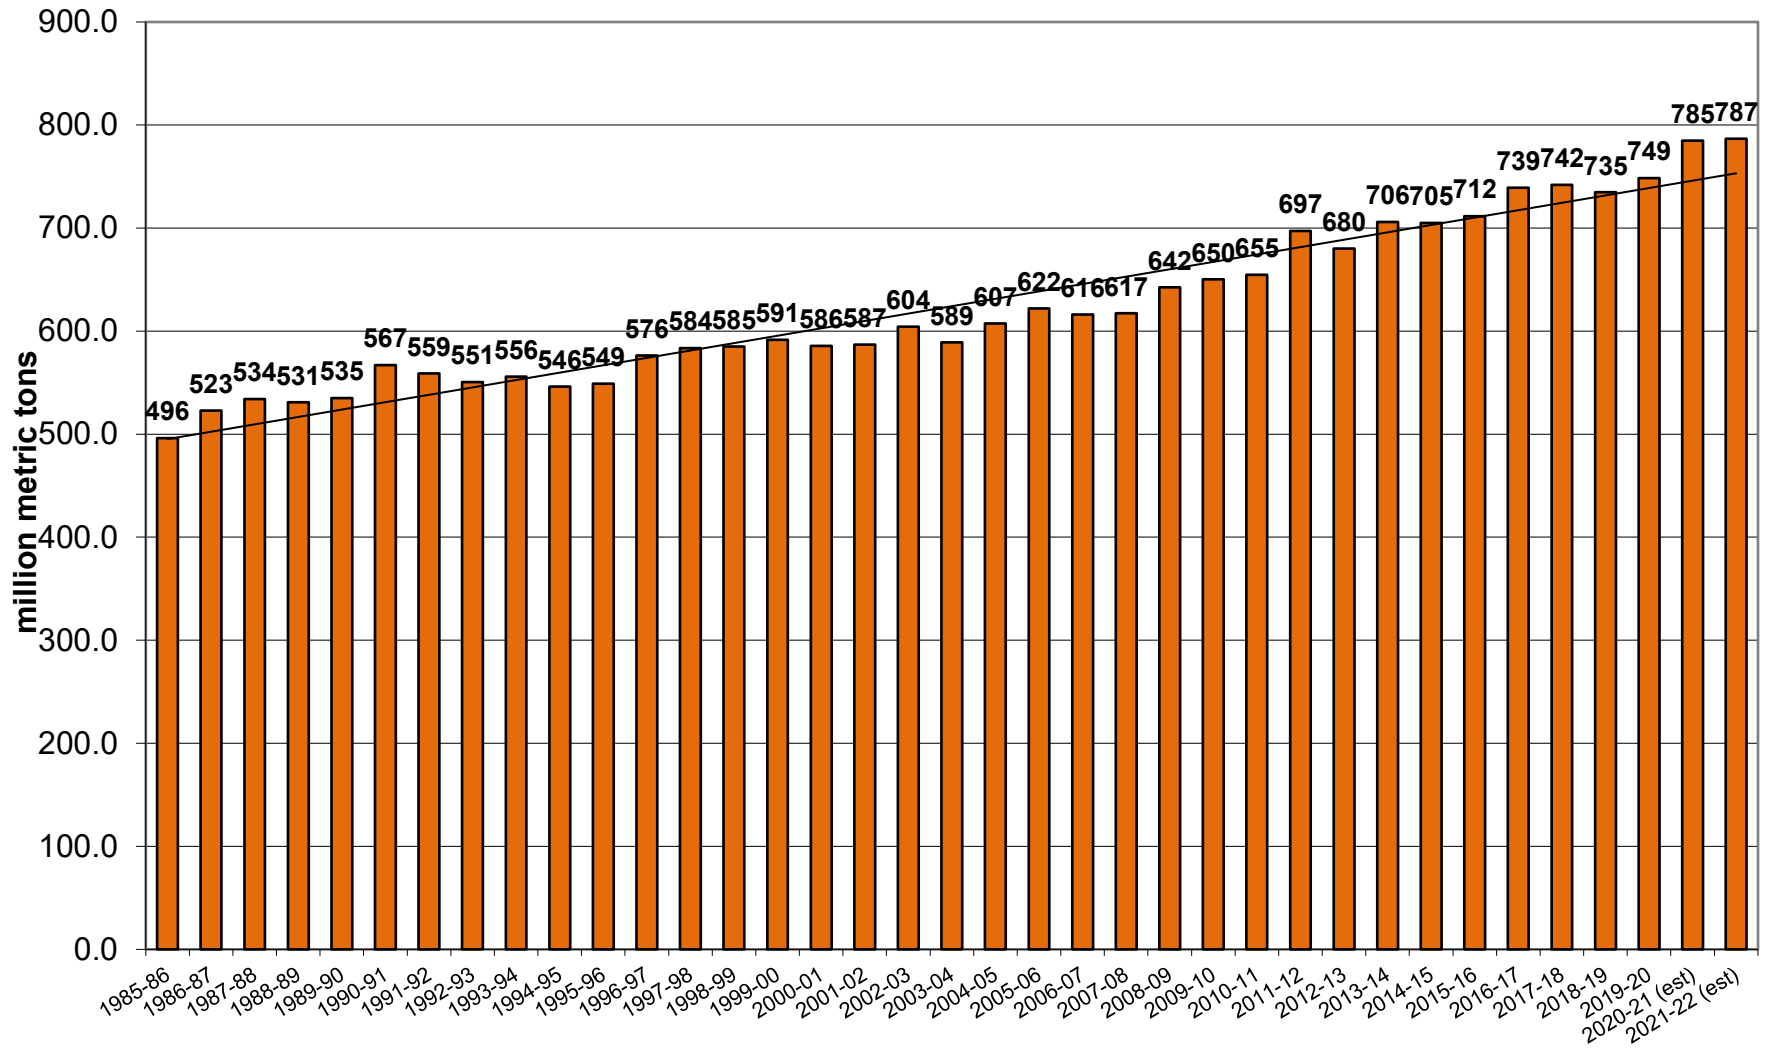

U.S. Wheat Production

U.S. Wheat Usage

U.S. Wheat Exports

U.S. Wheat Production & Use

U.S. Wheat Usage Exports as a % of Use

U.S. Exports Corn vs. Soybeans vs. Wheat

World Corn Carryout in Days Supply

World Corn Total Carryout

World Corn Usage

World Soybean Carryout in Days Supply

World Soybeans Total Carryout

World Soybean Usage

World Wheat Carryout in Days Supply

World Wheat Total Carryout

World Wheat Usage

World Corn + Wheat + Soybean Usage