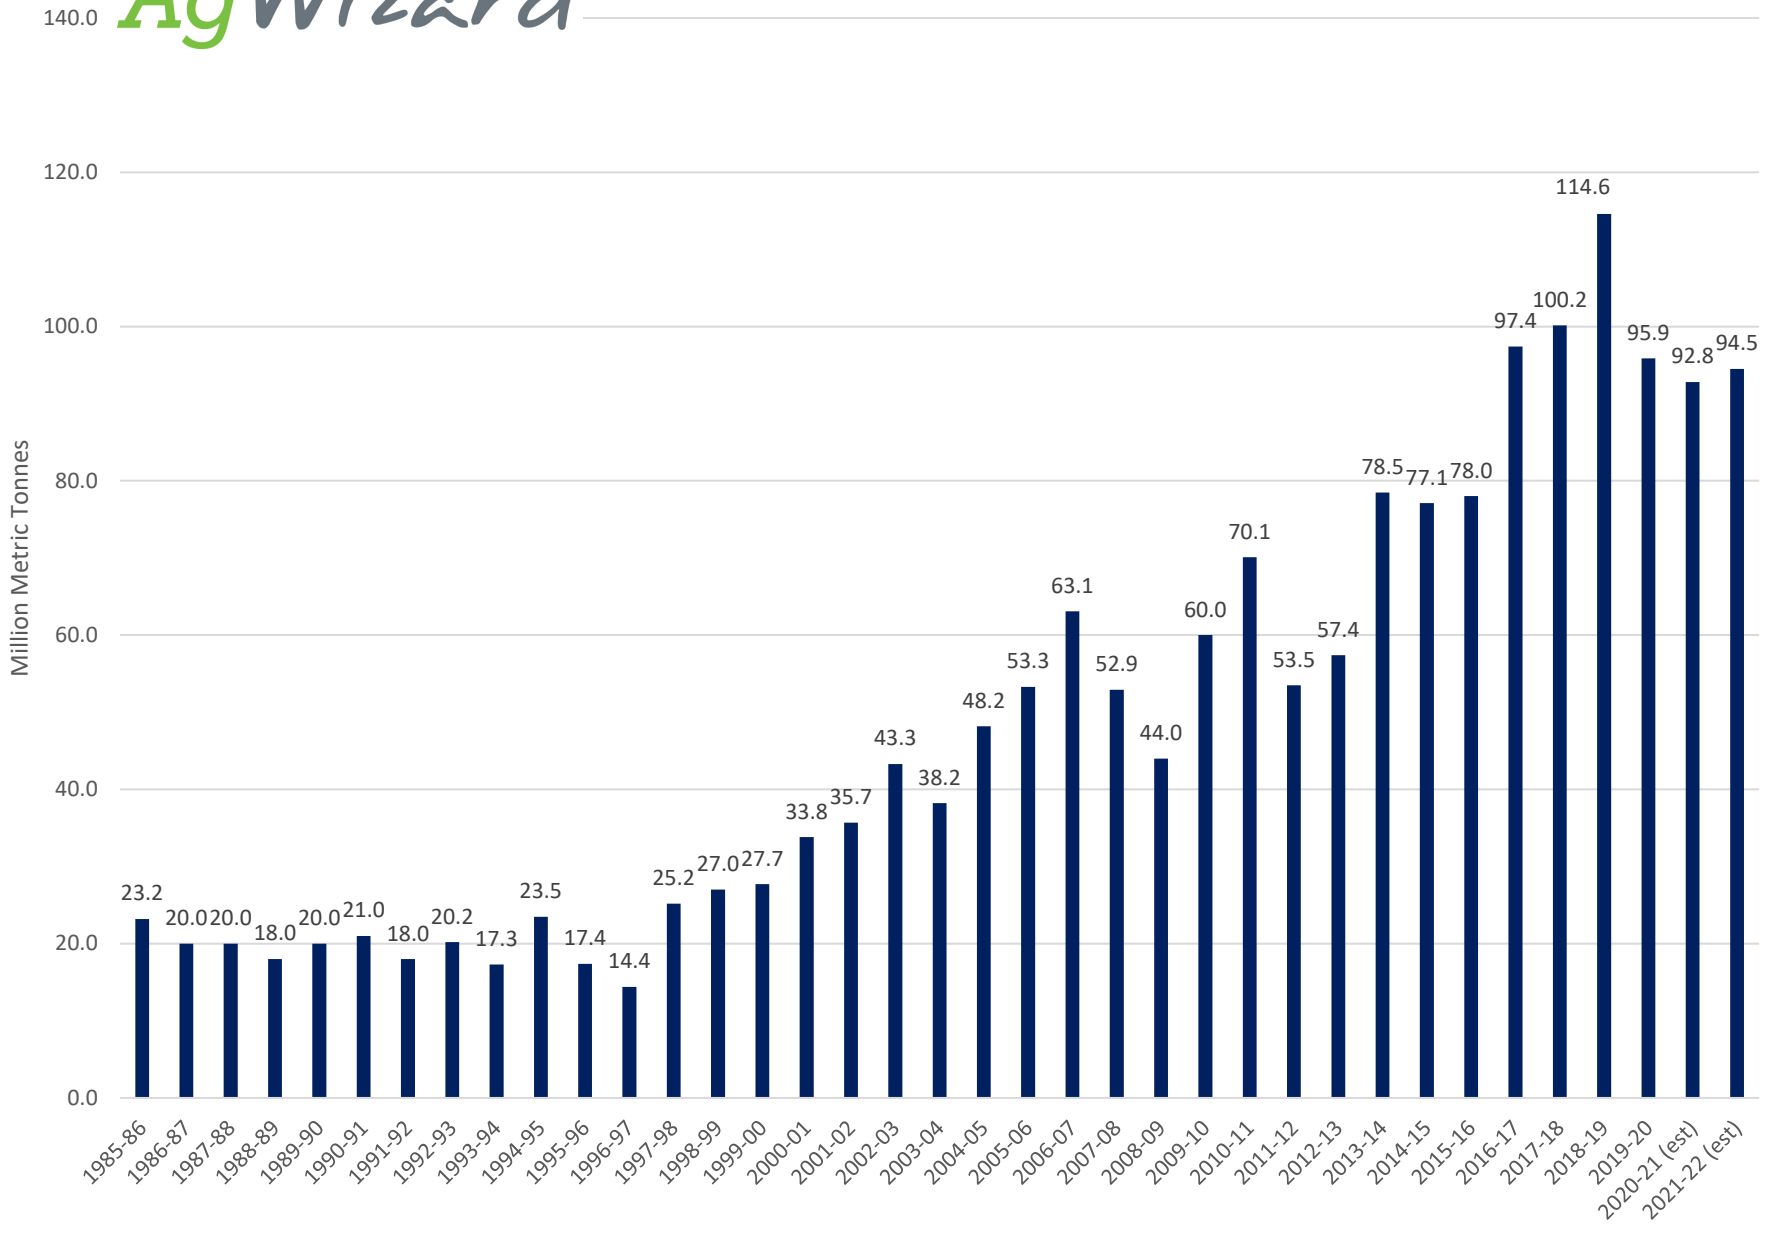

U.S. Corn Carryout in Days Supply

U.S. Corn Carryout

U.S. Corn Production

U.S. Corn Usage

U.S. Corn Exports Since 1973

U.S. Corn Usage & Production

U.S. Corn Exports as % of Total Use

U.S. Soybean Carryout in Days Supply

U.S. Wheat Production

U.S. Wheat Usage

U.S. Wheat Exports

U.S. Wheat Production & Use

U.S. Wheat Usage Exports as a % of Use

U.S. Exports Corn vs. Soybeans vs. Wheat

World Corn Carryout in Days Supply

World Corn Total Carryout

World Corn Usage

World Soybean Carryout in Days Supply

World Soybeans Total Carryout

World Soybean Usage

World Wheat Carryout in Days Supply

World Wheat Total Carryout

World Wheat Usage

World Corn + Wheat + Soybean Usage