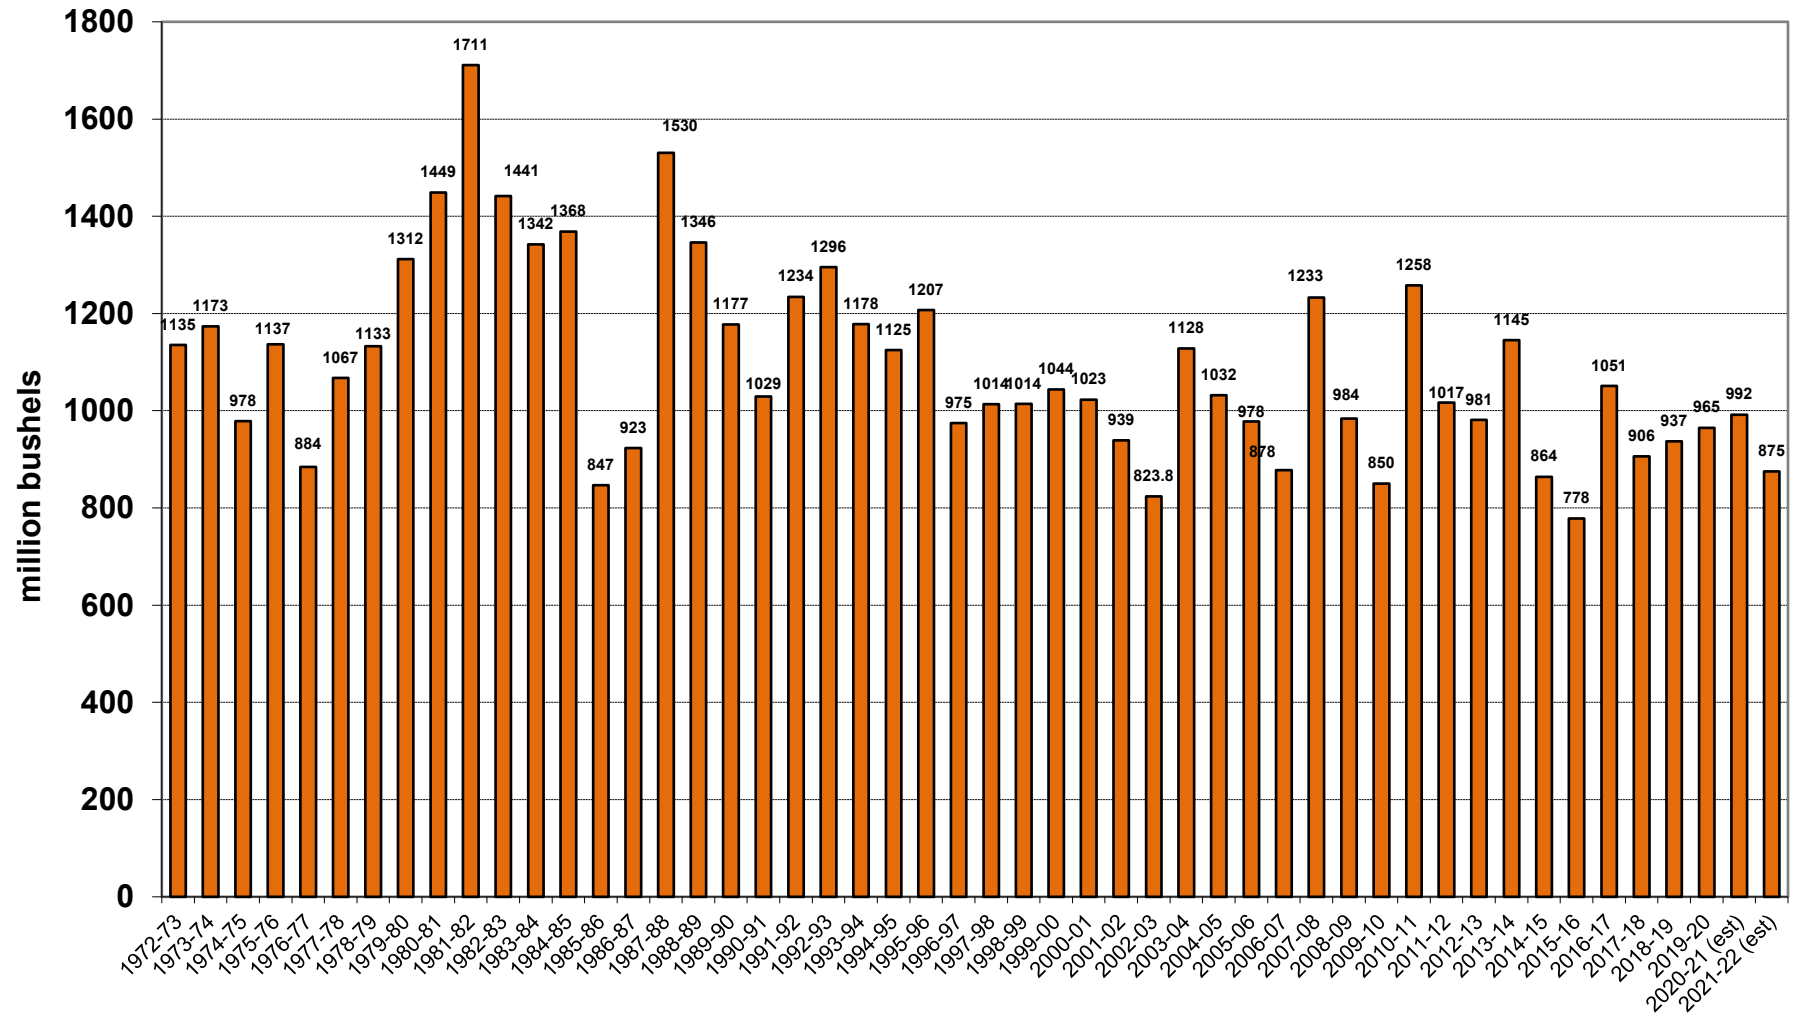

U.S. Corn Carryout in Days Supply

U.S. Corn Carryout

U.S. Corn Production

U.S. Corn Usage

U.S. Corn Exports Since 1973

U.S. Corn Usage & Production

U.S. Corn Exports as % of Total Use

U.S. Soybean Carryout in Days Supply

U.S. Soybean Carryout

U.S. Soybean Production

U.S. Soybean Usage

U.S. Soybean Exports

U.S. Soybean Production & Use

U.S. Soybean Usage - Exports as a % of Use

U.S. Wheat Carryout in Days Supply

U.S. Wheat Carryout

U.S. Wheat Production

U.S. Wheat Usage

U.S. Wheat Exports

U.S. Wheat Production & Use

U.S. Wheat Usage Exports as a % of Use

U.S. Exports Corn vs. Soybeans vs. Wheat

World Corn Carryout in Days Supply

World Corn Total Carryout