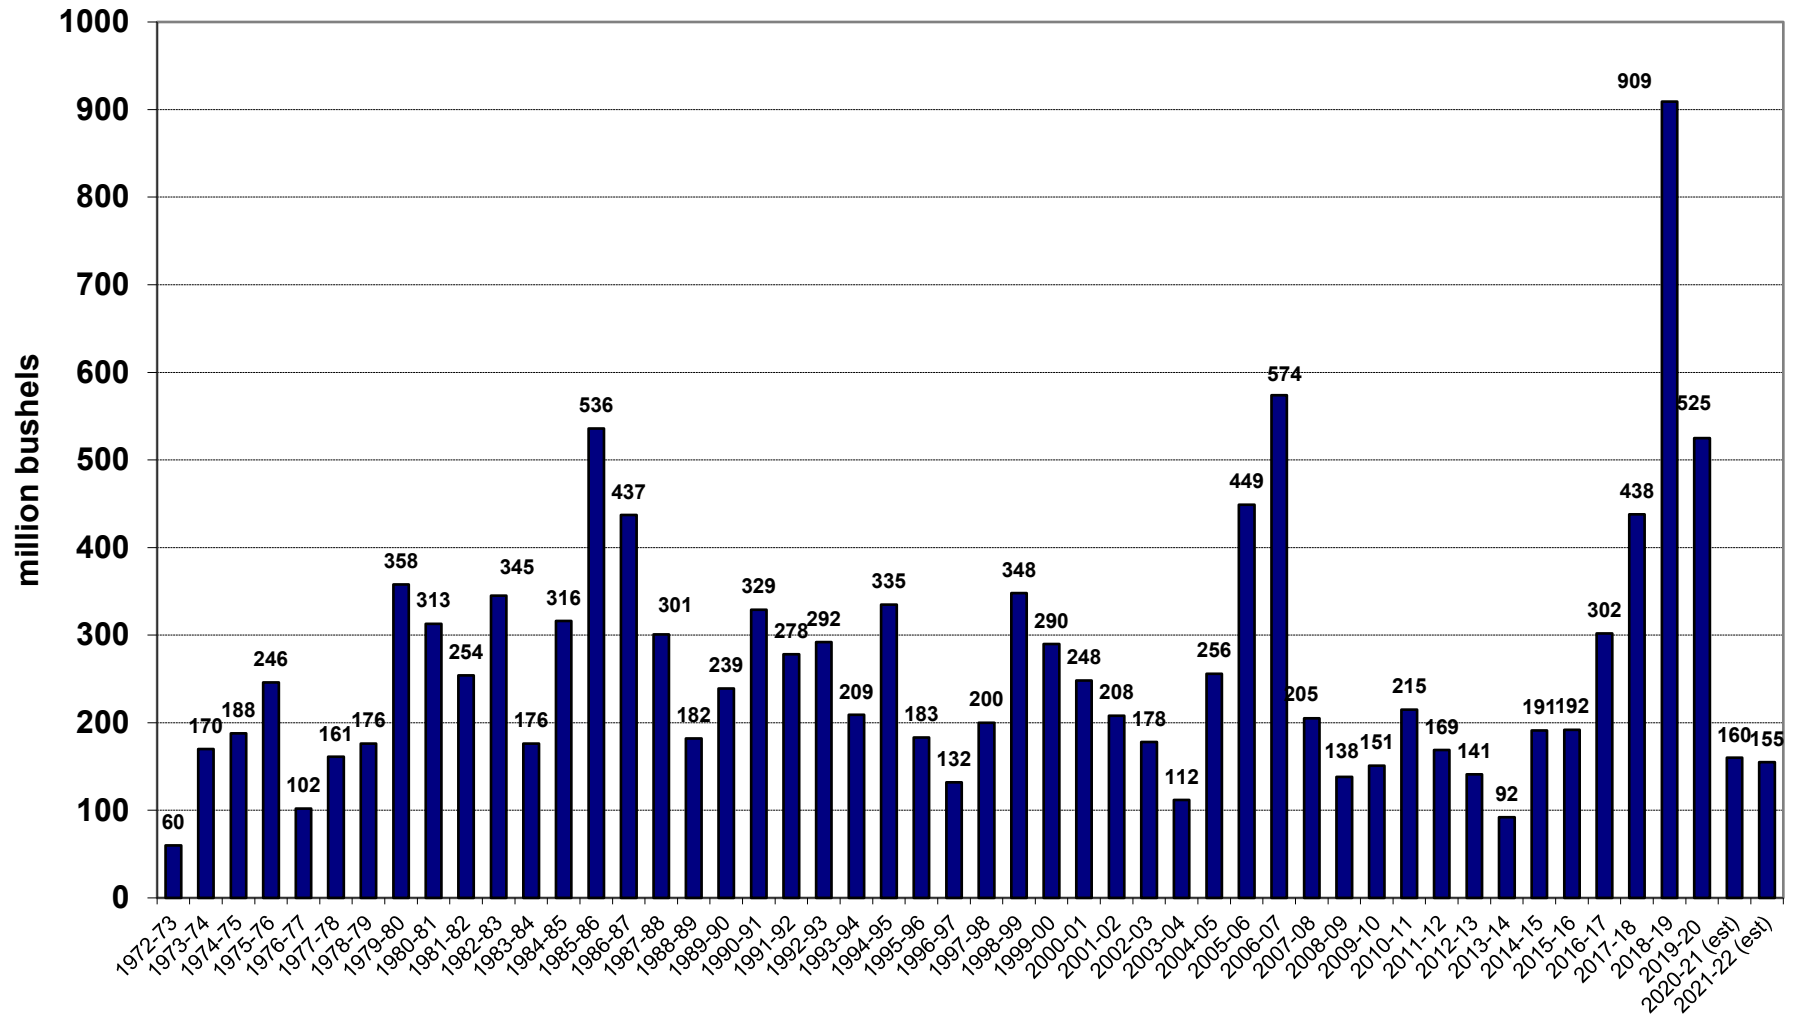

U.S. Corn Carryout in Days Supply

U.S. Corn Carryout

U.S. Corn Production

U.S. Corn Usage

U.S. Corn Exports Since 1973

U.S. Corn Usage & Production

U.S. Corn Exports as % of Total Use

U.S. Soybean Carryout in Days Supply

U.S. Soybean Carryout

U.S. Soybean Production

U.S. Soybean Usage

U.S. Soybean Exports

U.S. Soybean Production & Use

U.S. Soybean Usage - Exports as a % of Use

U.S. Wheat Carryout in Days Supply

U.S. Wheat Carryout

U.S. Wheat Production

U.S. Wheat Usage

U.S. Wheat Exports

U.S. Wheat Production & Use

U.S. Wheat Usage Exports as a % of Use

U.S. Exports Corn vs. Soybeans vs. Wheat

World Corn Carryout in Days Supply

World Corn Total Carryout