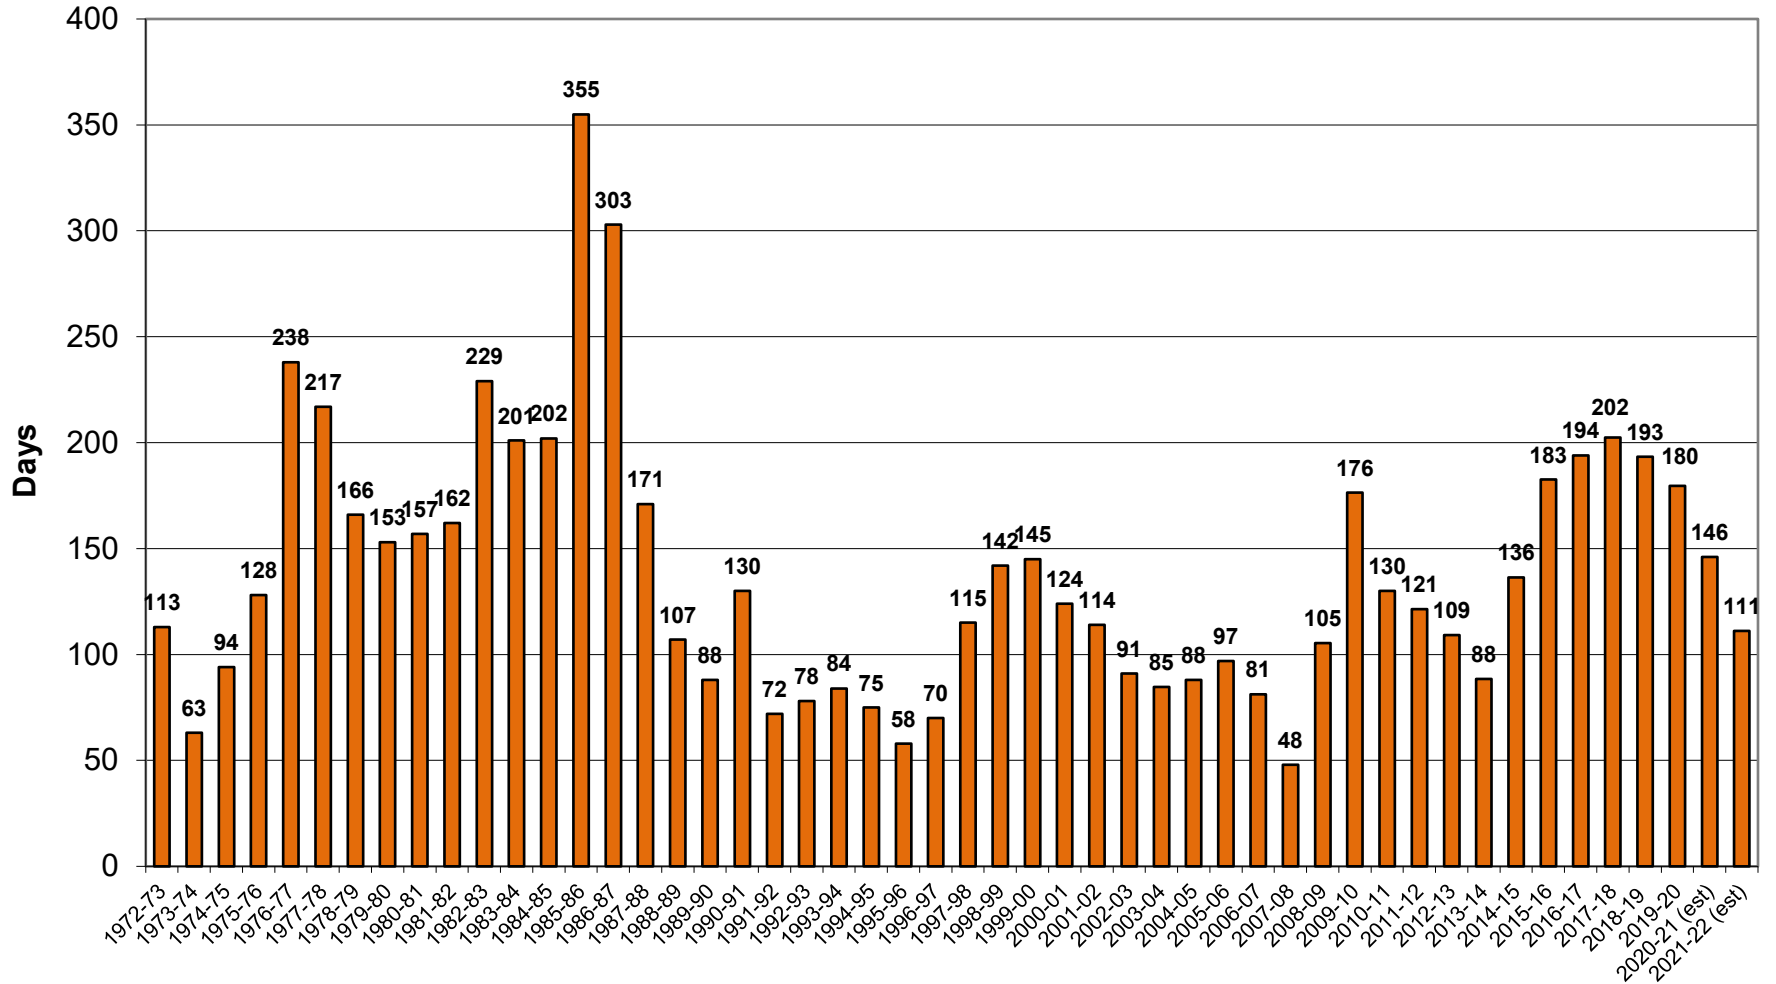

U.S. Corn Carryout in Days Supply

U.S. Corn Carryout

U.S. Corn Production

U.S. Corn Usage

U.S. Corn Exports Since 1973

U.S. Corn Usage & Production

U.S. Corn Exports as % of Total Use

U.S. Soybean Carryout in Days Supply

U.S. Soybean Carryout

U.S. Soybean Production

U.S. Soybean Usage

U.S. Soybean Exports

U.S. Soybean Production & Use

U.S. Soybean Usage - Exports as a % of Use

U.S. Wheat Carryout in Days Supply

U.S. Wheat Carryout

U.S. Wheat Production

U.S. Wheat Usage

U.S. Wheat Exports

U.S. Wheat Production & Use

U.S. Wheat Usage Exports as a % of Use

U.S. Exports Corn vs. Soybeans vs. Wheat

World Corn Carryout in Days Supply

World Corn Total Carryout