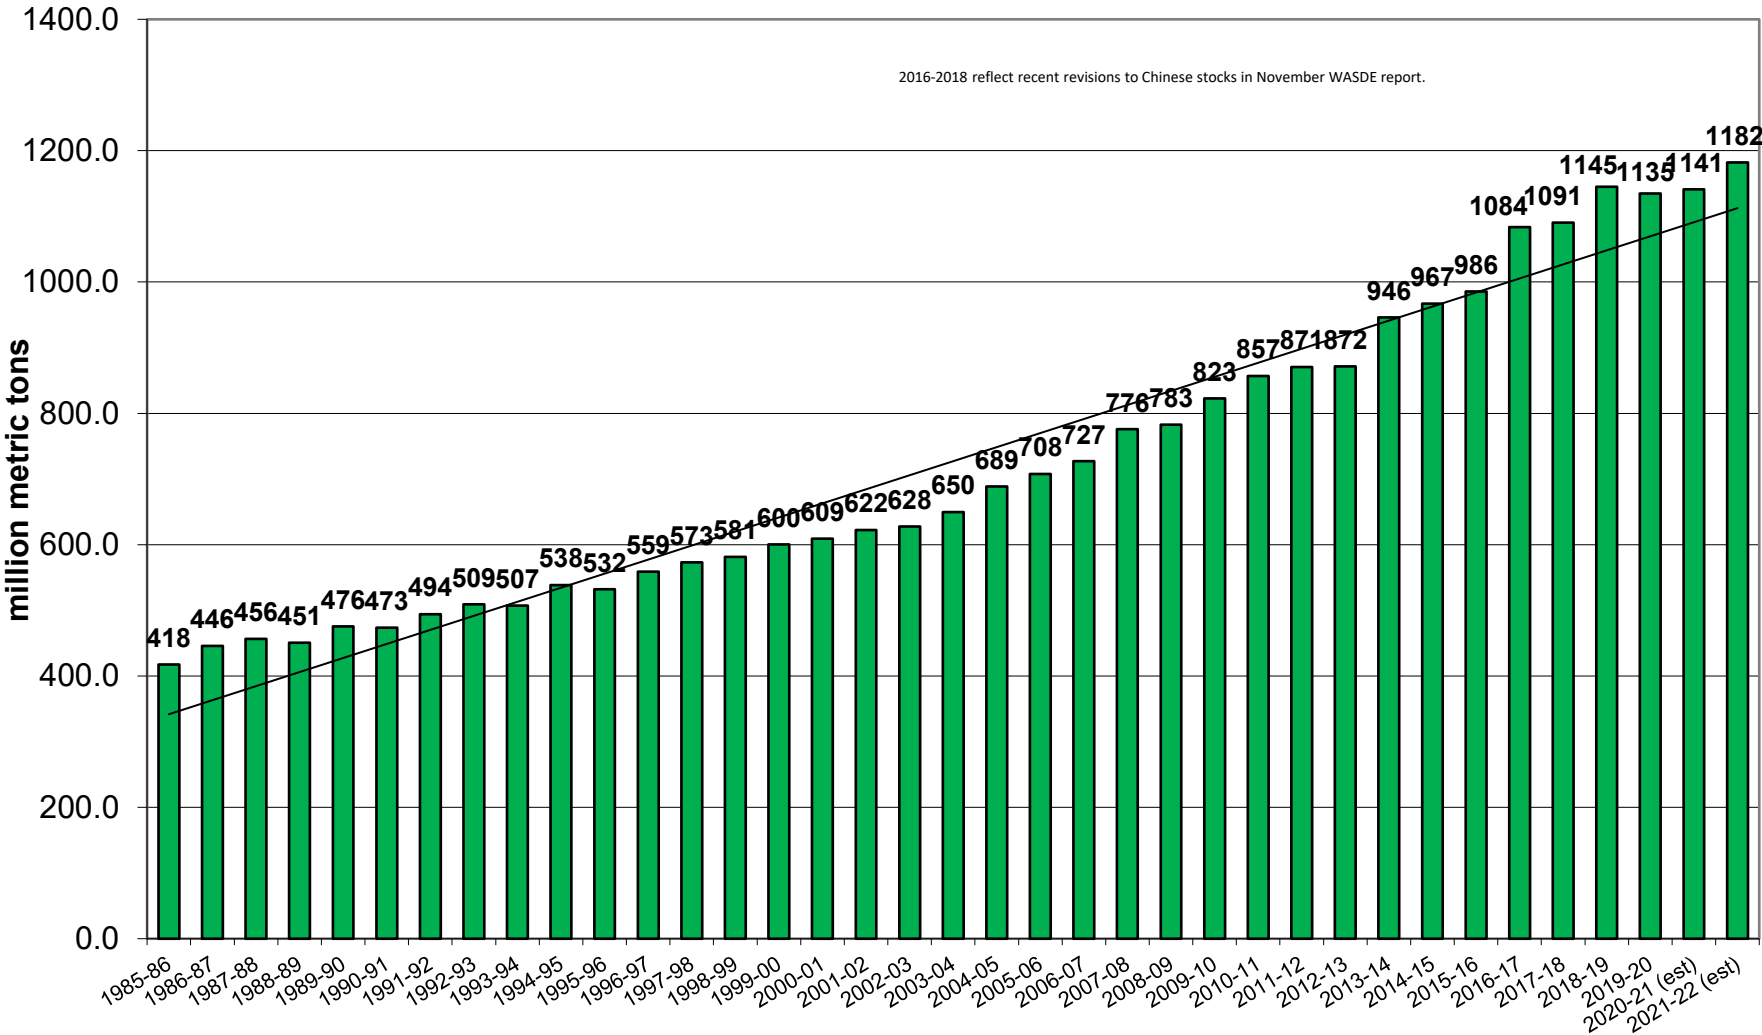

World Corn Usage