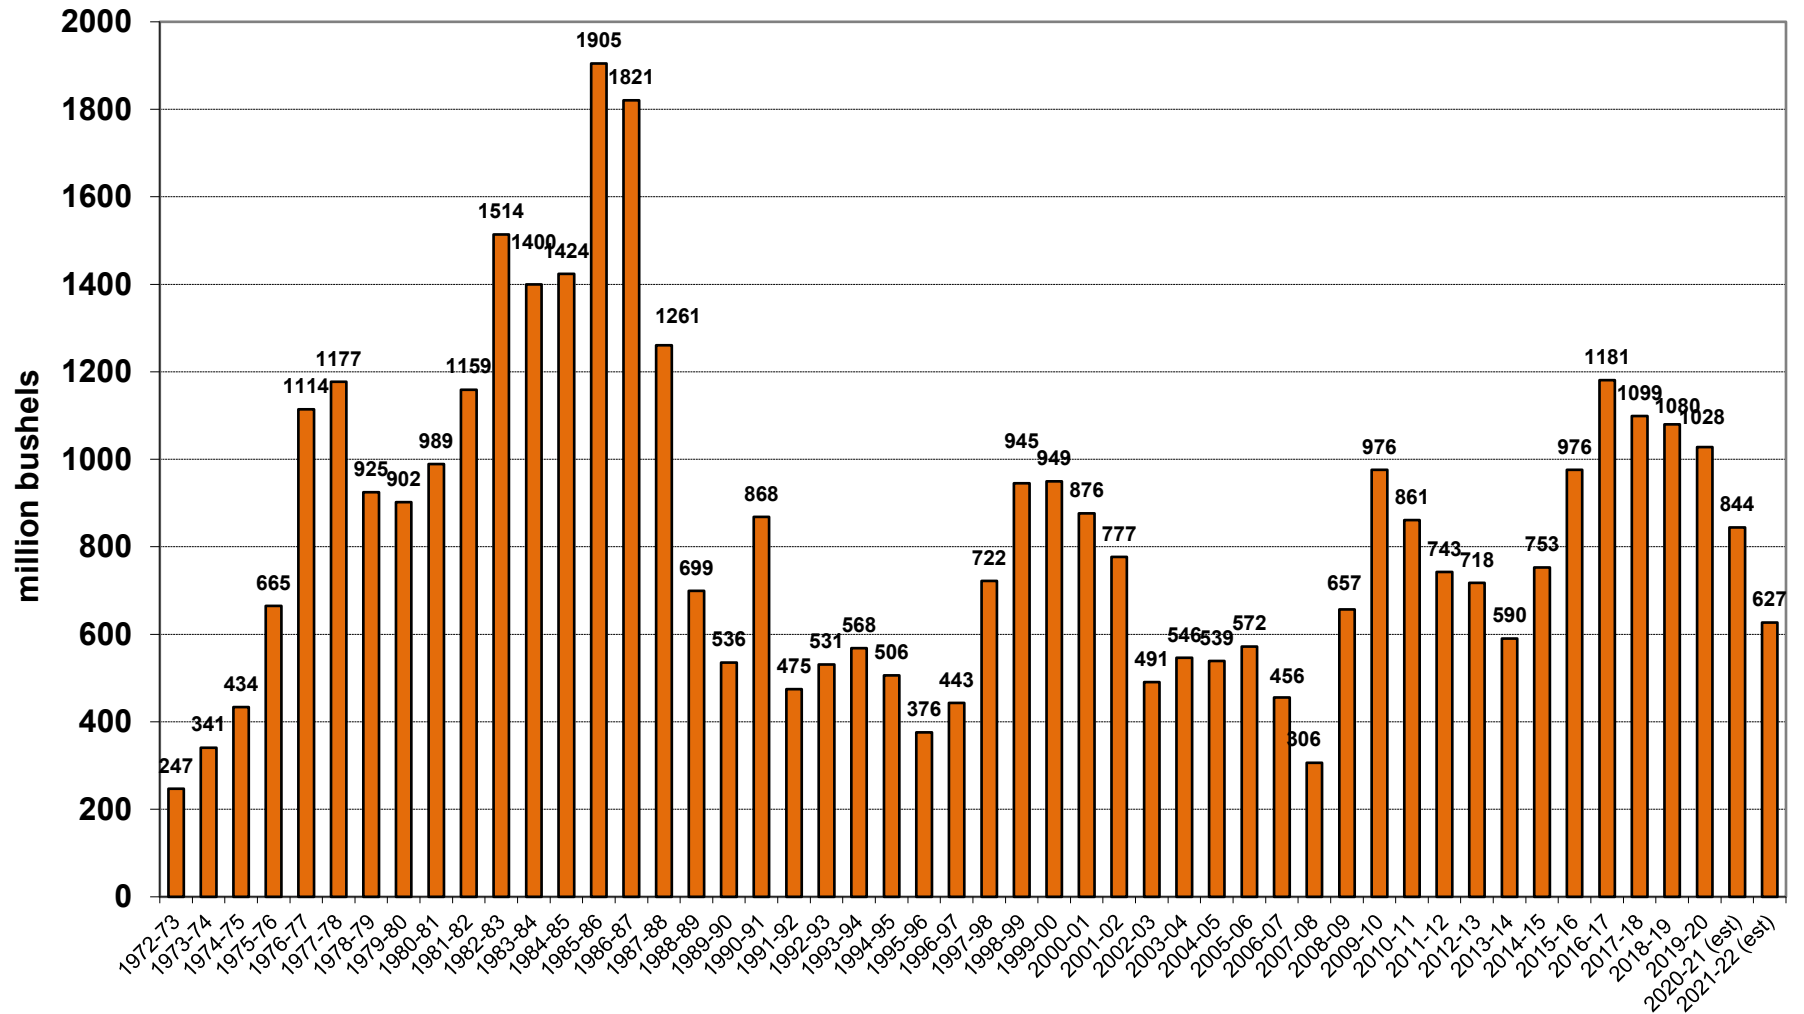

U.S. Corn Carryout in Days Supply

U.S. Corn Carryout

U.S. Corn Production

U.S. Corn Usage

U.S. Corn Exports Since 1973

U.S. Corn Usage & Production

U.S. Corn Exports as % of Total Use

U.S. Soybean Carryout in Days Supply

U.S. Soybean Carryout

U.S. Soybean Production

U.S. Soybean Usage

U.S. Soybean Exports

U.S. Soybean Production & Use

U.S. Soybean Usage - Exports as a % of Use

U.S. Wheat Carryout in Days Supply

U.S. Wheat Carryout

U.S. Wheat Production

U.S. Wheat Usage

U.S. Wheat Exports

U.S. Wheat Production & Use

U.S. Wheat Usage Exports as a % of Use

U.S. Exports Corn vs. Soybeans vs. Wheat

World Corn Carryout in Days Supply

World Corn Total Carryout