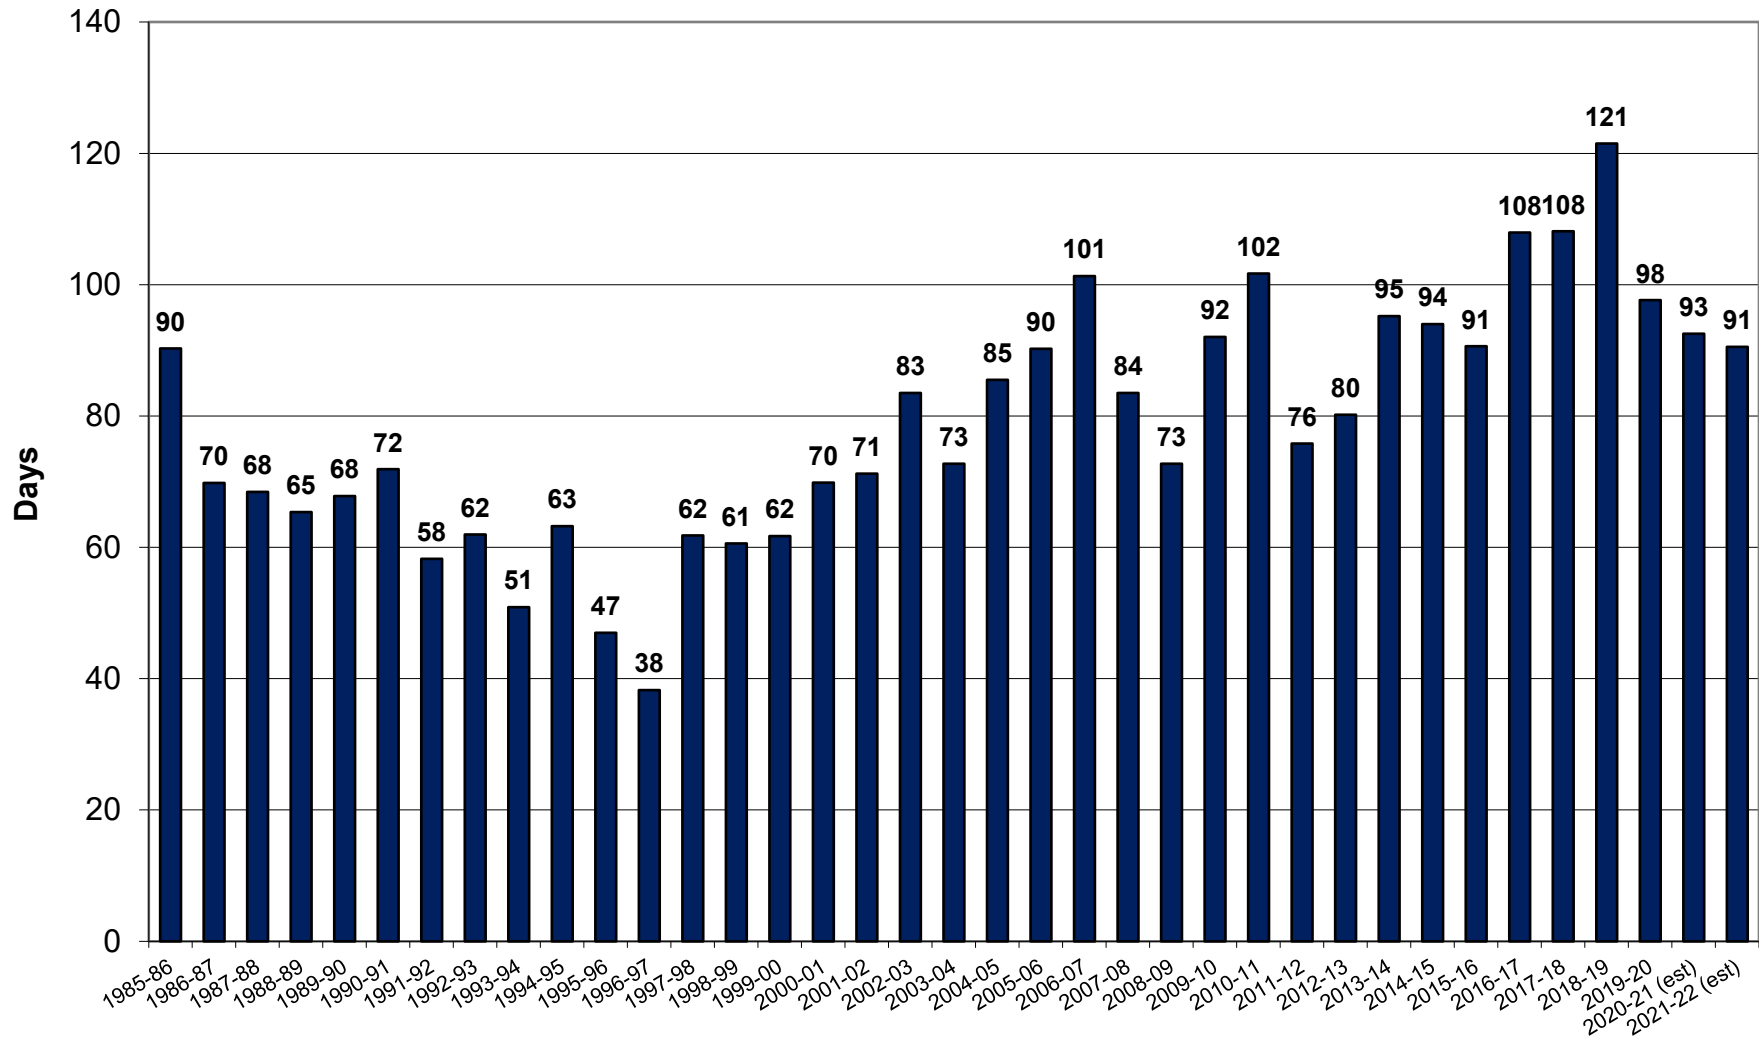

World Soybean Carryout in Days Supply