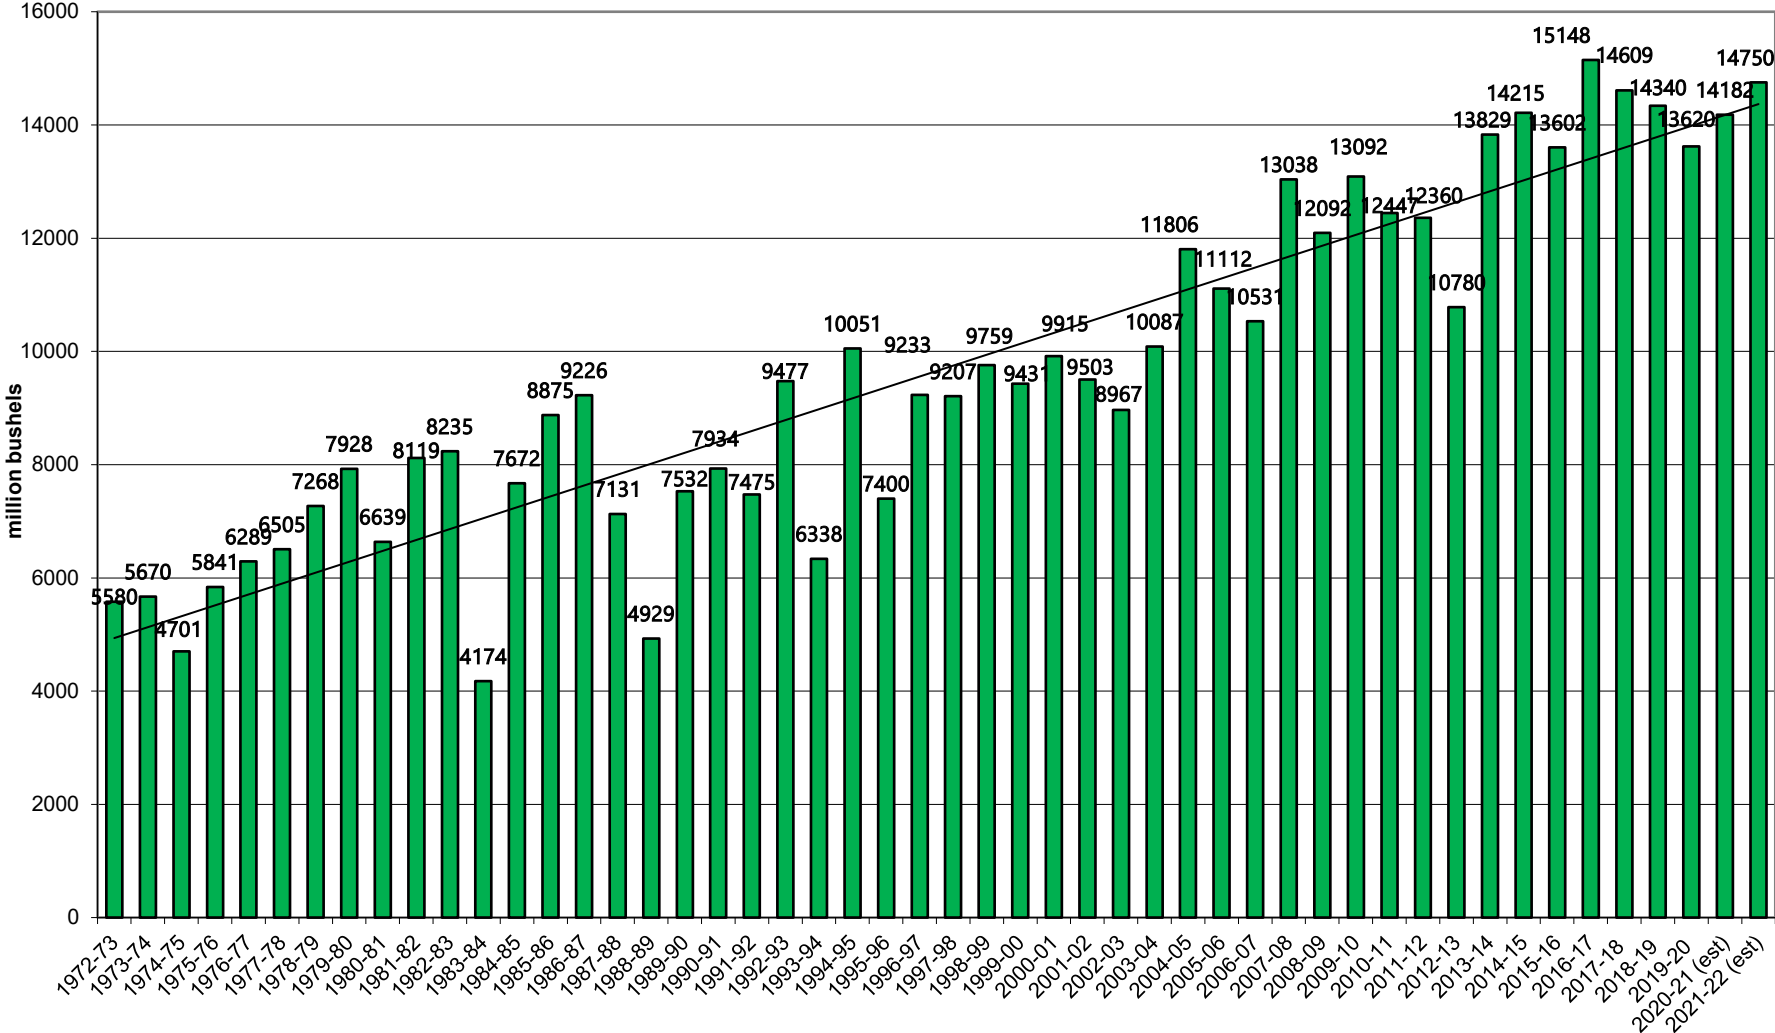

U.S. Corn Carryout in Days Supply

U.S. Corn Carryout

U.S. Corn Production

U.S. Corn Usage

U.S. Corn Exports Since 1973

U.S. Corn Usage & Production

U.S. Corn Exports as % of Total Use

U.S. Soybean Carryout in Days Supply

U.S. Soybean Carryout

U.S. Soybean Production

U.S. Soybean Usage

U.S. Soybean Exports

U.S. Soybean Production & Use

U.S. Soybean Usage - Exports as a % of Use

U.S. Wheat Carryout in Days Supply

U.S. Wheat Carryout

U.S. Wheat Production

U.S. Wheat Usage

U.S. Wheat Exports

U.S. Wheat Production & Use

U.S. Wheat Usage Exports as a % of Use

U.S. Exports Corn vs. Soybeans vs. Wheat

World Corn Carryout in Days Supply

World Corn Total Carryout