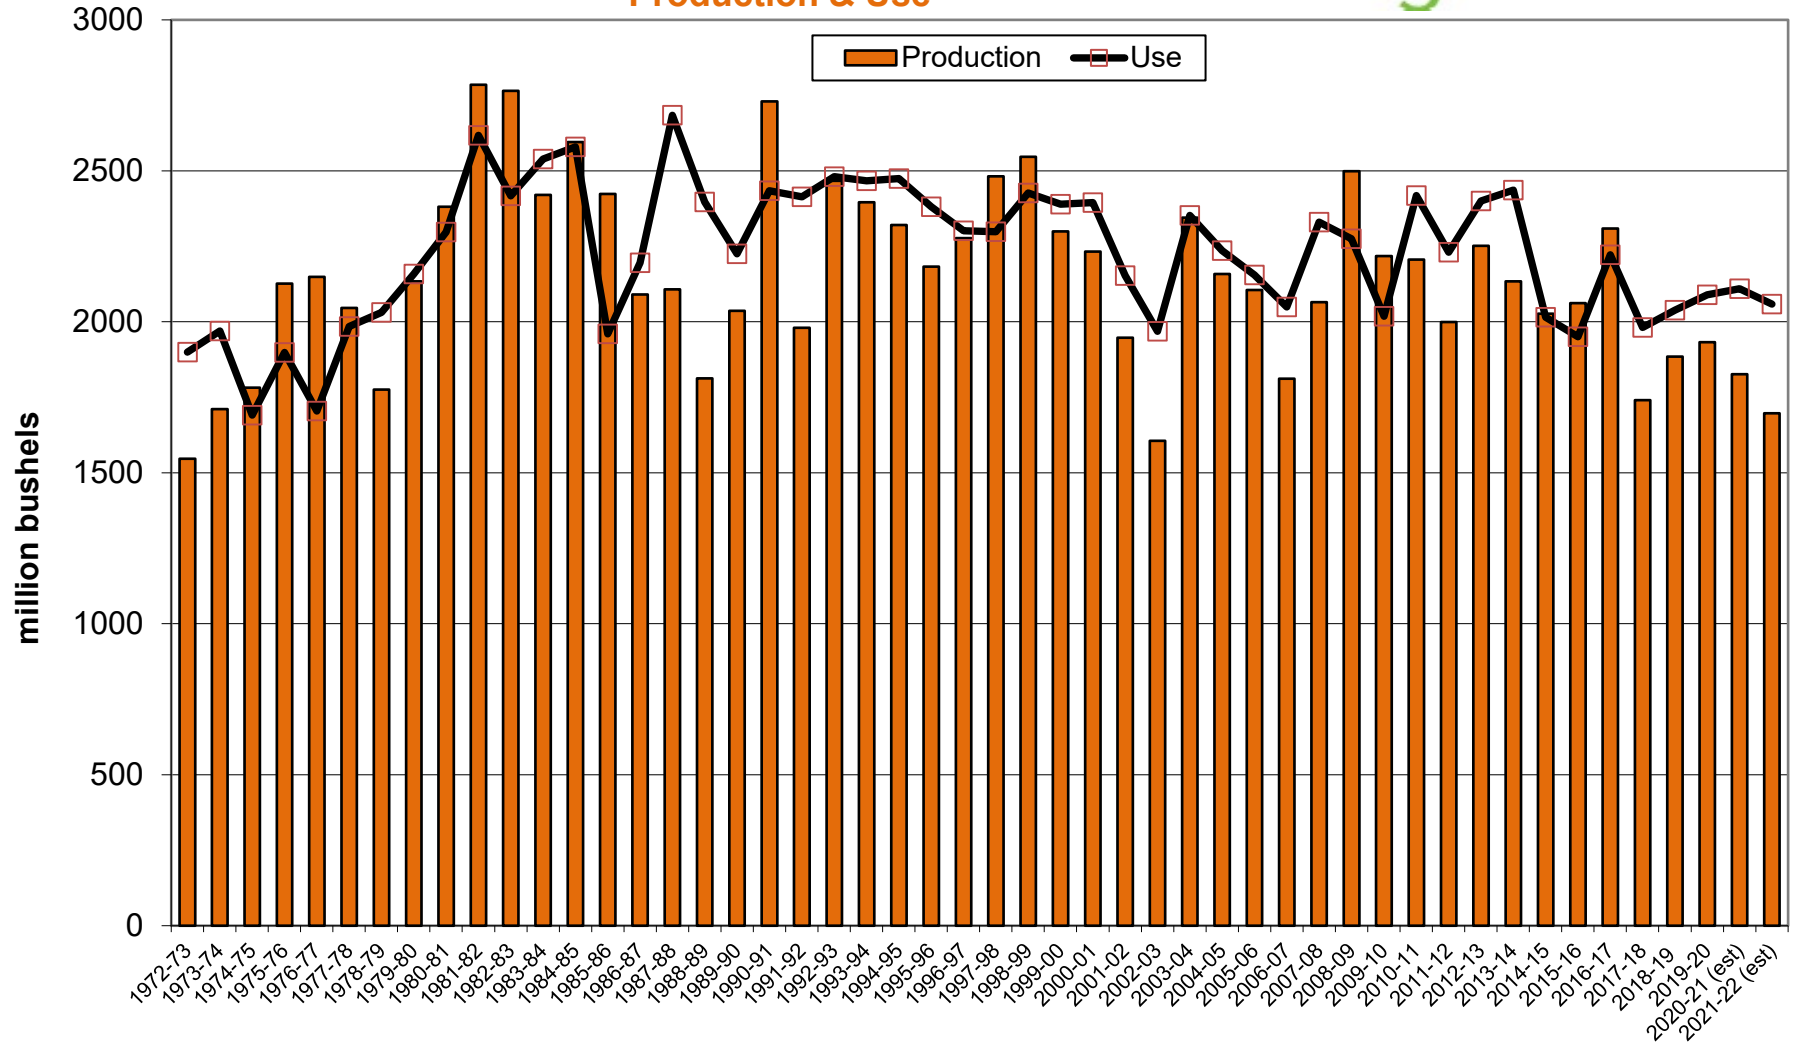

U.S. Corn Carryout in Days Supply

U.S. Corn Carryout

U.S. Corn Production

U.S. Corn Usage

U.S. Corn Exports Since 1973

U.S. Corn Usage & Production

U.S. Corn Exports as % of Total Use

U.S. Soybean Carryout in Days Supply

U.S. Soybean Carryout

U.S. Soybean Production

U.S. Soybean Usage

U.S. Soybean Exports

U.S. Soybean Production & Use

U.S. Soybean Usage - Exports as a % of Use

U.S. Wheat Carryout in Days Supply

U.S. Wheat Carryout

U.S. Wheat Production

U.S. Wheat Usage

U.S. Wheat Exports

U.S. Wheat Production & Use

U.S. Wheat Usage Exports as a % of Use

U.S. Exports Corn vs. Soybeans vs. Wheat

World Corn Carryout in Days Supply

World Corn Total Carryout