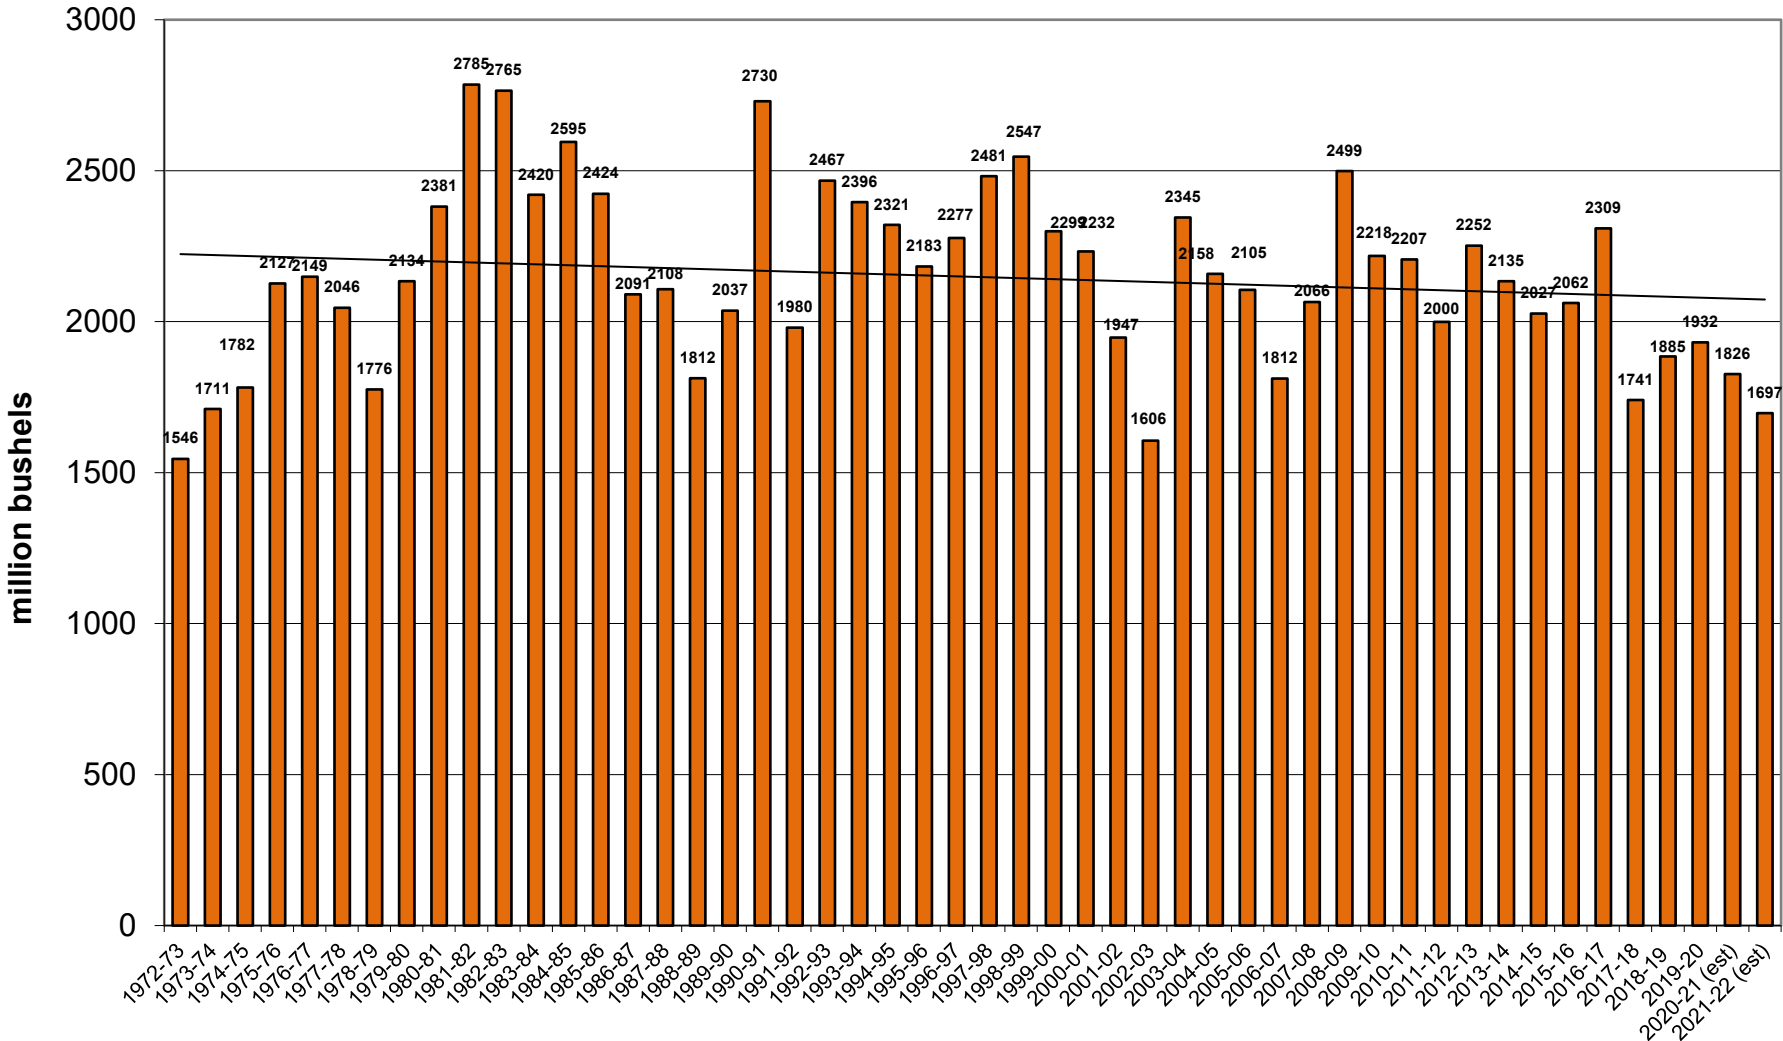

U.S. Corn Carryout in Days Supply

U.S. Corn Carryout

U.S. Corn Production

U.S. Corn Usage

U.S. Corn Exports Since 1973

U.S. Corn Usage & Production

U.S. Corn Exports as % of Total Use

U.S. Soybean Carryout in Days Supply

U.S. Soybean Carryout

U.S. Soybean Production

U.S. Soybean Usage

U.S. Soybean Exports

U.S. Soybean Production & Use

U.S. Soybean Usage - Exports as a % of Use

U.S. Wheat Carryout in Days Supply

U.S. Wheat Carryout

U.S. Wheat Production

U.S. Wheat Usage

U.S. Wheat Exports

U.S. Wheat Production & Use

U.S. Wheat Usage Exports as a % of Use

U.S. Exports Corn vs. Soybeans vs. Wheat

World Corn Carryout in Days Supply

World Corn Total Carryout