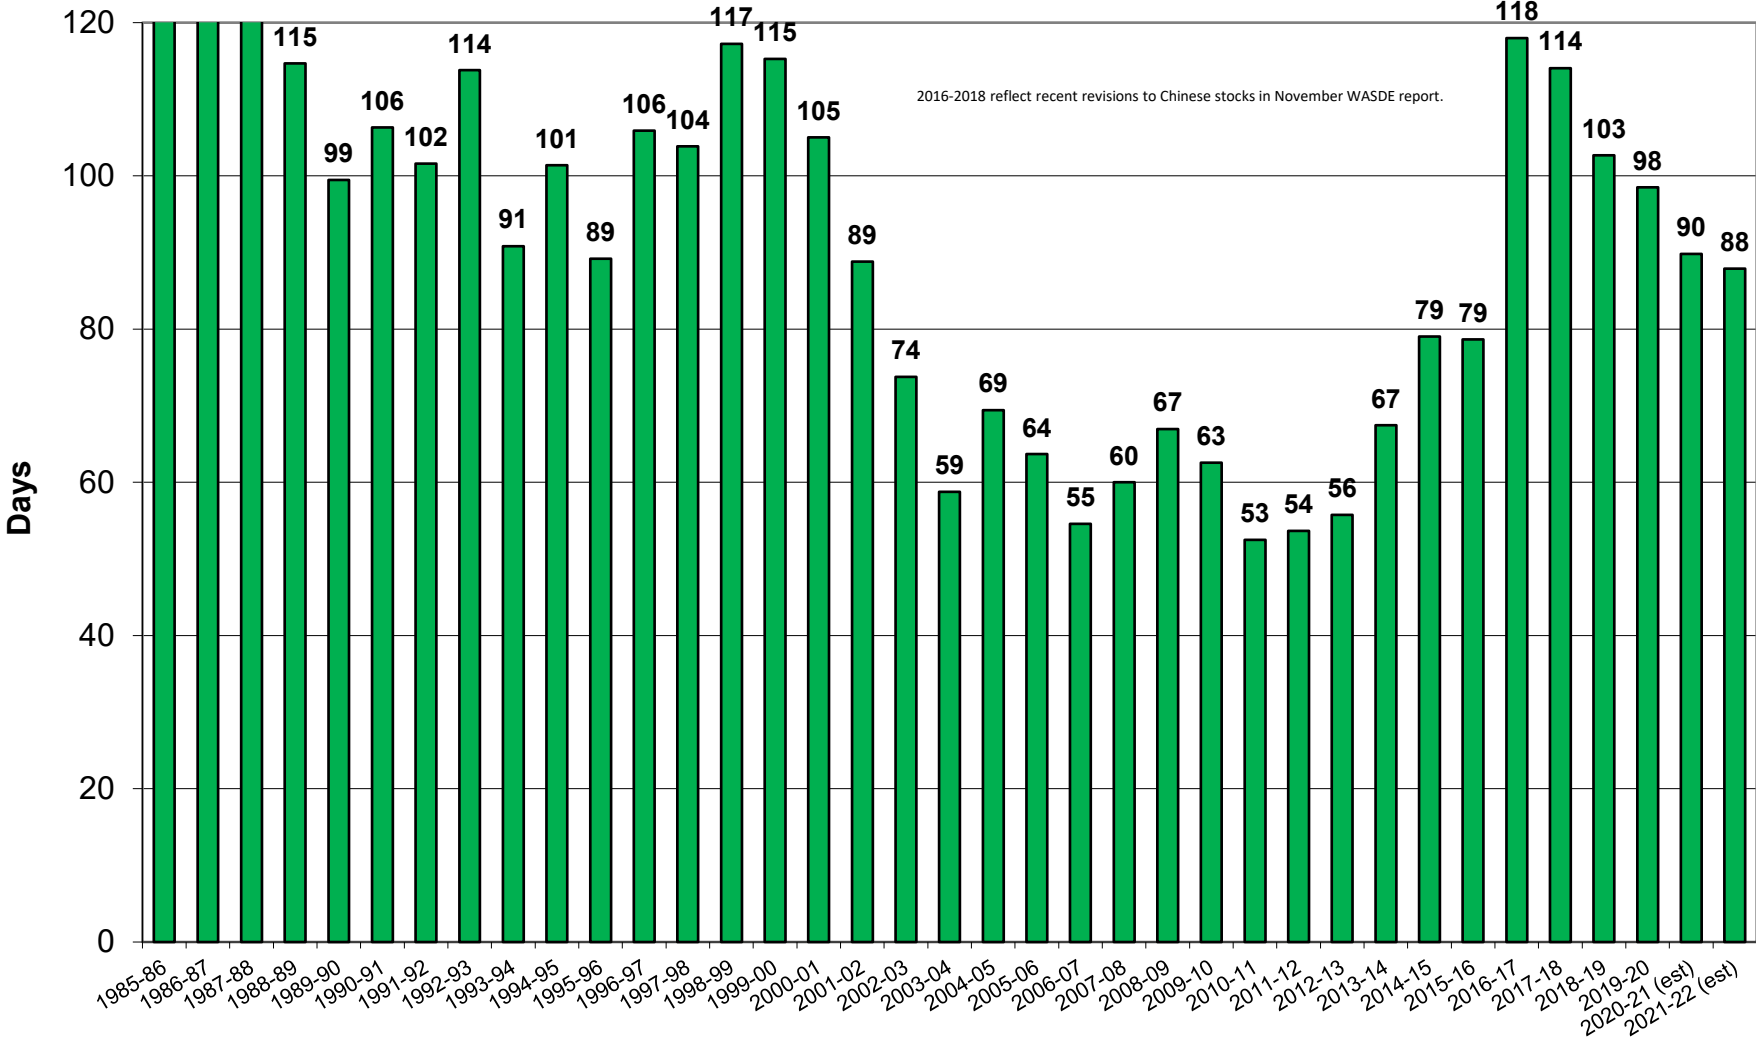

U.S. Corn Carryout in Days Supply

U.S. Corn Carryout

U.S. Corn Production

U.S. Corn Usage

U.S. Corn Exports Since 1973

U.S. Corn Usage & Production

U.S. Corn Exports as % of Total Use

U.S. Soybean Carryout in Days Supply

U.S. Soybean Carryout

U.S. Soybean Production

U.S. Soybean Usage

U.S. Soybean Exports

U.S. Soybean Production & Use

U.S. Soybean Usage - Exports as a % of Use

U.S. Wheat Carryout in Days Supply

U.S. Wheat Carryout

U.S. Wheat Production

U.S. Wheat Usage

U.S. Wheat Exports

U.S. Wheat Production & Use

U.S. Wheat Usage Exports as a % of Use

U.S. Exports Corn vs. Soybeans vs. Wheat

World Corn Carryout in Days Supply

World Corn Total Carryout

World Corn Usage

World Soybean Carryout in Days Supply

World Soybeans Total Carryout

World Soybean Usage

World Wheat Carryout in Days Supply

World Wheat Total Carryout

World Wheat Usage

World Corn + Wheat + Soybean Usage