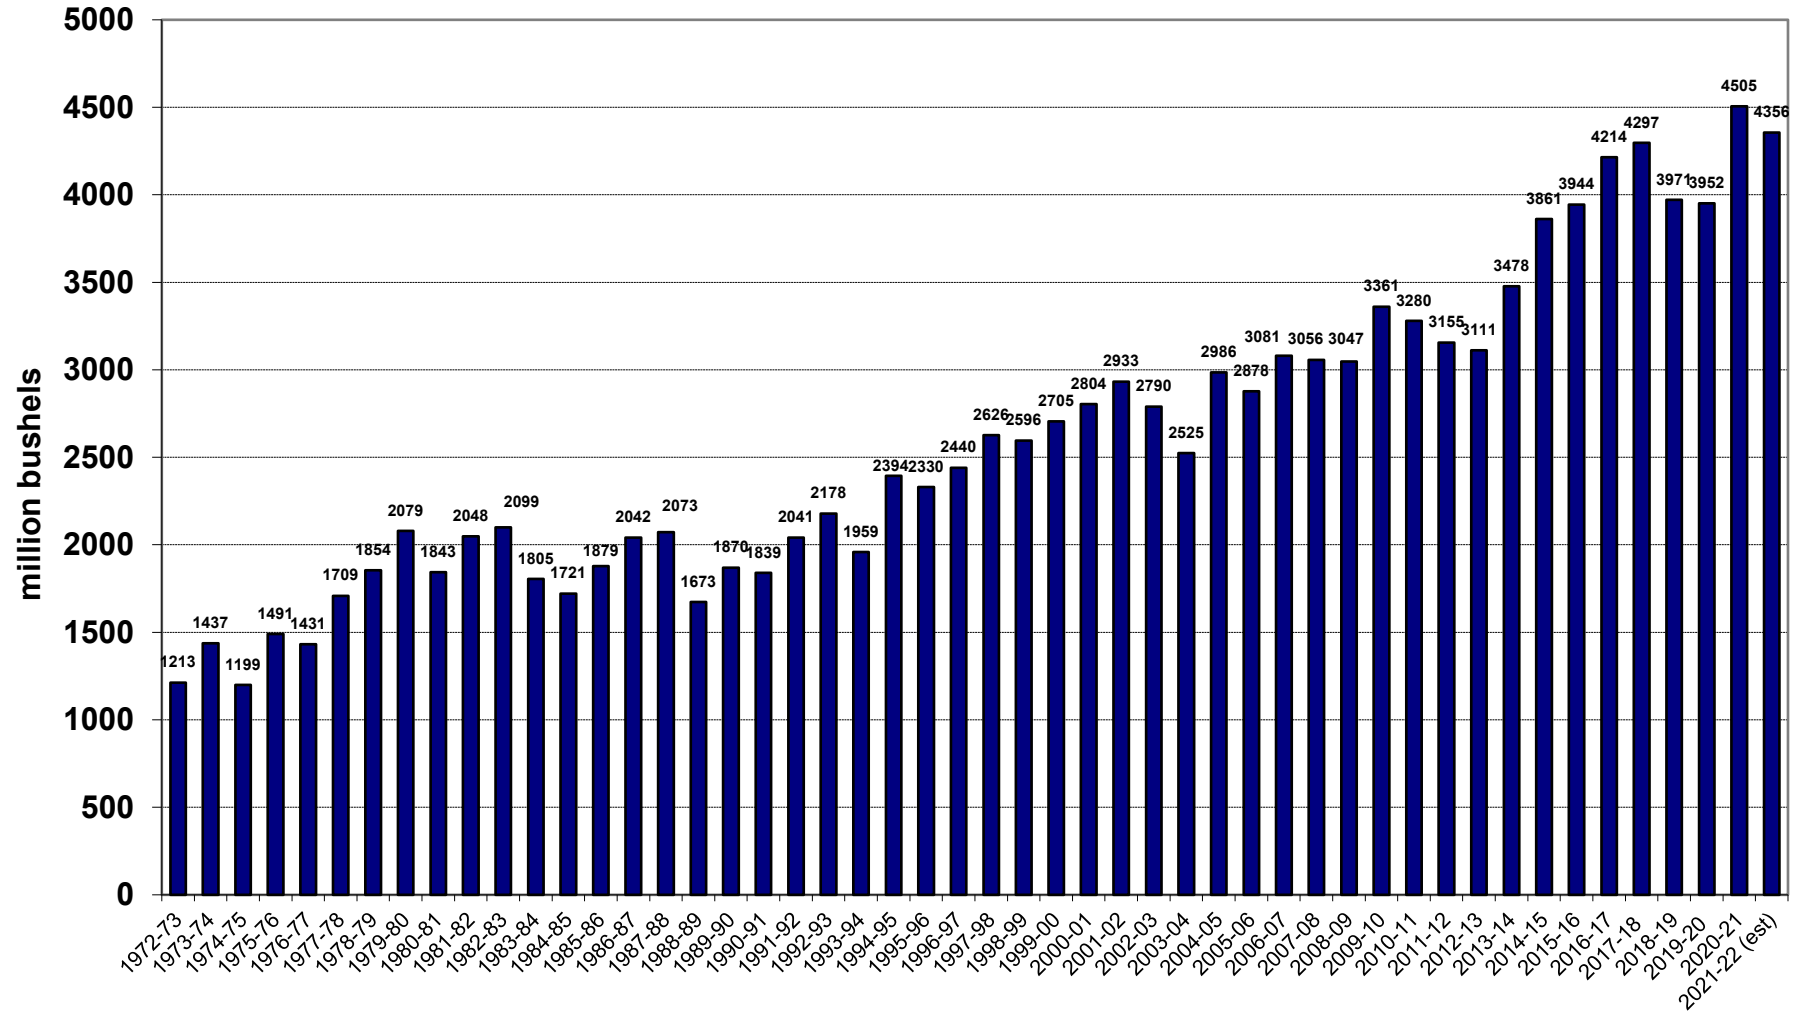

U.S. Corn Carryout in Days Supply

U.S. Corn Carryout

U.S. Corn Production

U.S. Corn Usage

U.S. Corn Exports Since 1973

U.S. Corn for Ethanol Use

U.S. Corn Usage & Production

U.S. Corn Exports as % of Total Use

U.S. Soybean Carryout in Days Supply

U.S. Soybean Carryout

U.S. Soybean Production

U.S. Soybean Usage

U.S. Soybean Exports

U.S. Soybean Production & Use

U.S. Soybean Usage - Exports as a % of Use

U.S. Wheat Carryout in Days Supply

U.S. Wheat Carryout

U.S. Wheat Production

U.S. Wheat Usage

U.S. Wheat Exports

U.S. Wheat Production & Use

U.S. Wheat Usage Exports as a % of Use

U.S. Exports Corn vs. Soybeans vs. Wheat

World Corn Carryout in Days Supply