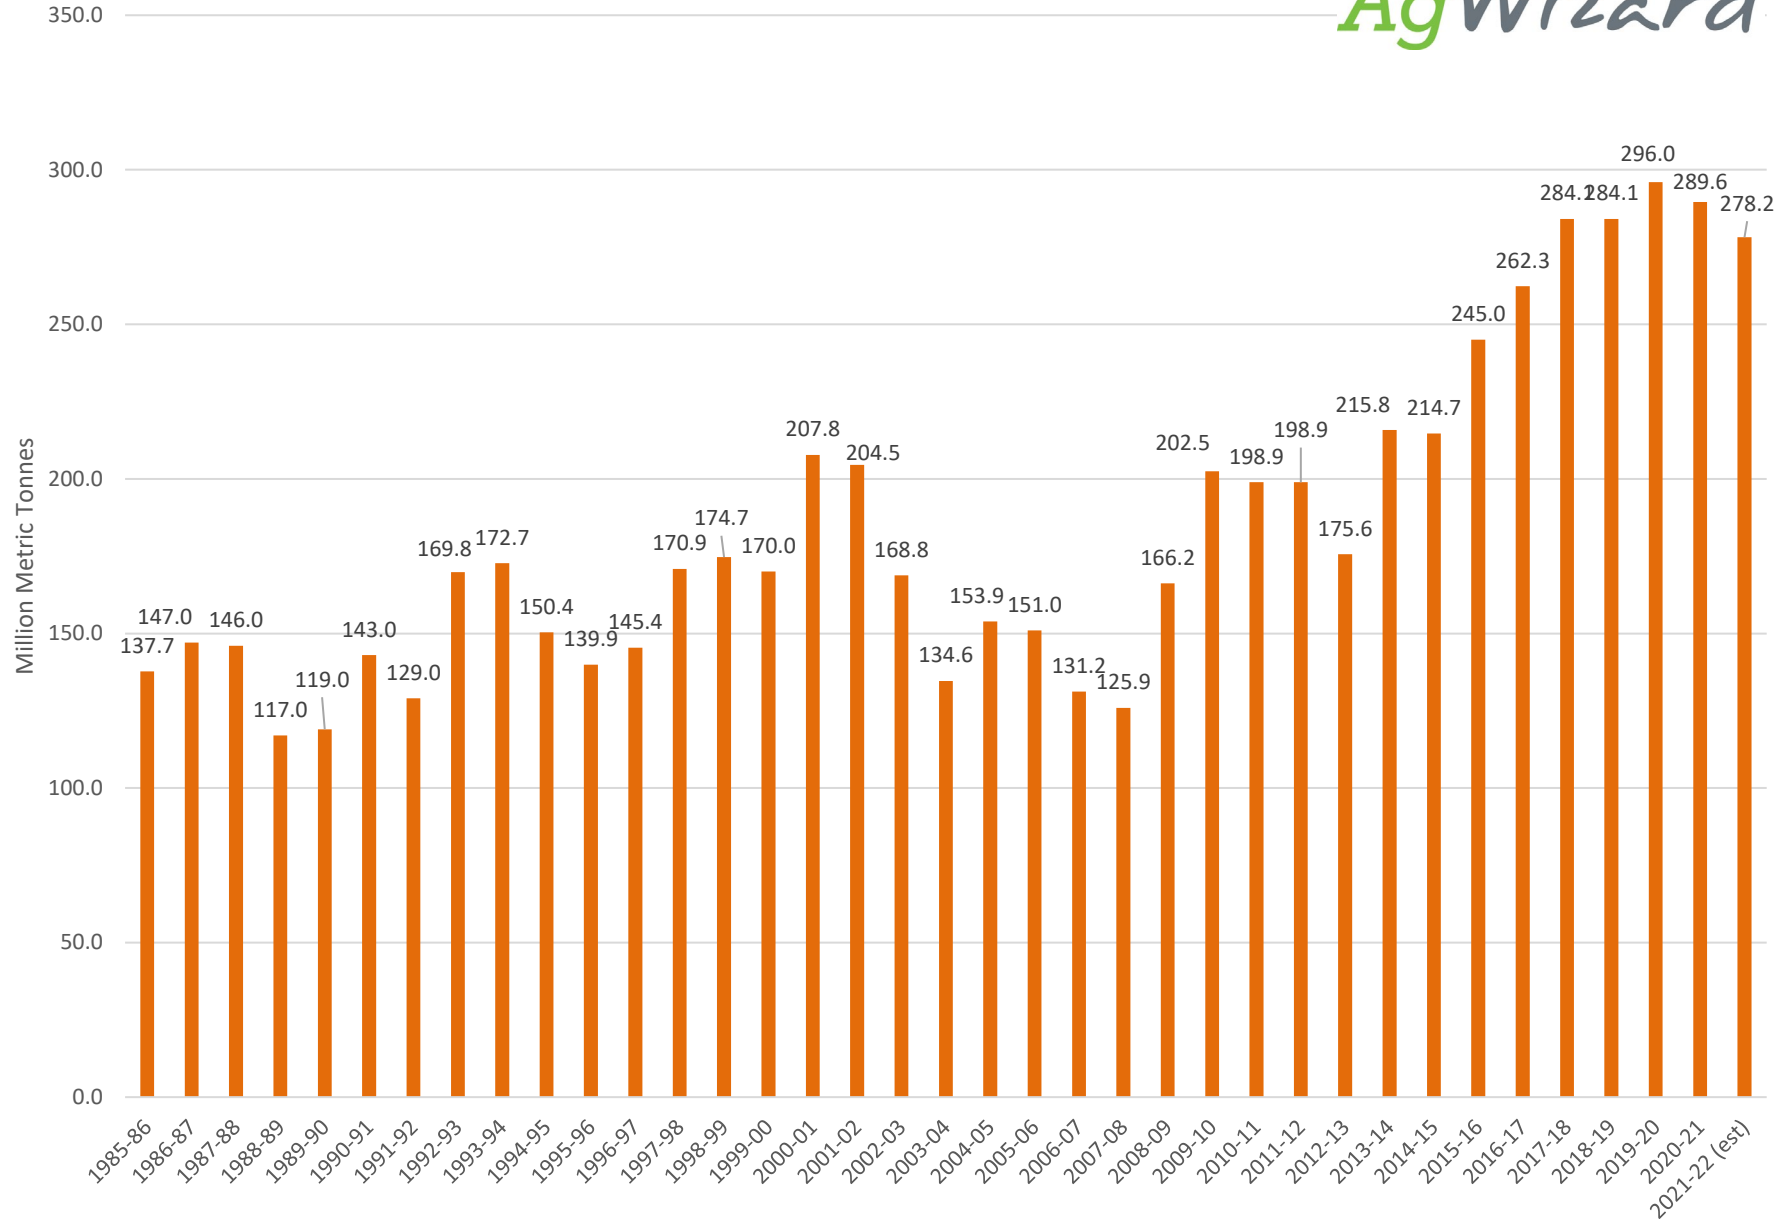

U.S. Corn Carryout in Days Supply

U.S. Corn Carryout

U.S. Corn Production

U.S. Corn Usage

U.S. Corn Exports Since 1973

U.S. Corn for Ethanol Use

U.S. Corn Usage & Production

U.S. Corn Exports as % of Total Use

U.S. Wheat Carryout

U.S. Wheat Production

U.S. Wheat Usage

U.S. Wheat Exports

U.S. Wheat Production & Use

U.S. Wheat Usage Exports as a % of Use

U.S. Exports Corn vs. Soybeans vs. Wheat

World Corn Carryout in Days Supply

World Corn Total Carryout

World Corn Usage

World Soybean Carryout in Days Supply

World Soybeans Total Carryout

World Soybean Usage

World Wheat Carryout in Days Supply

World Wheat Total Carryout

World Wheat Usage

World Corn + Wheat + Soybean Usage