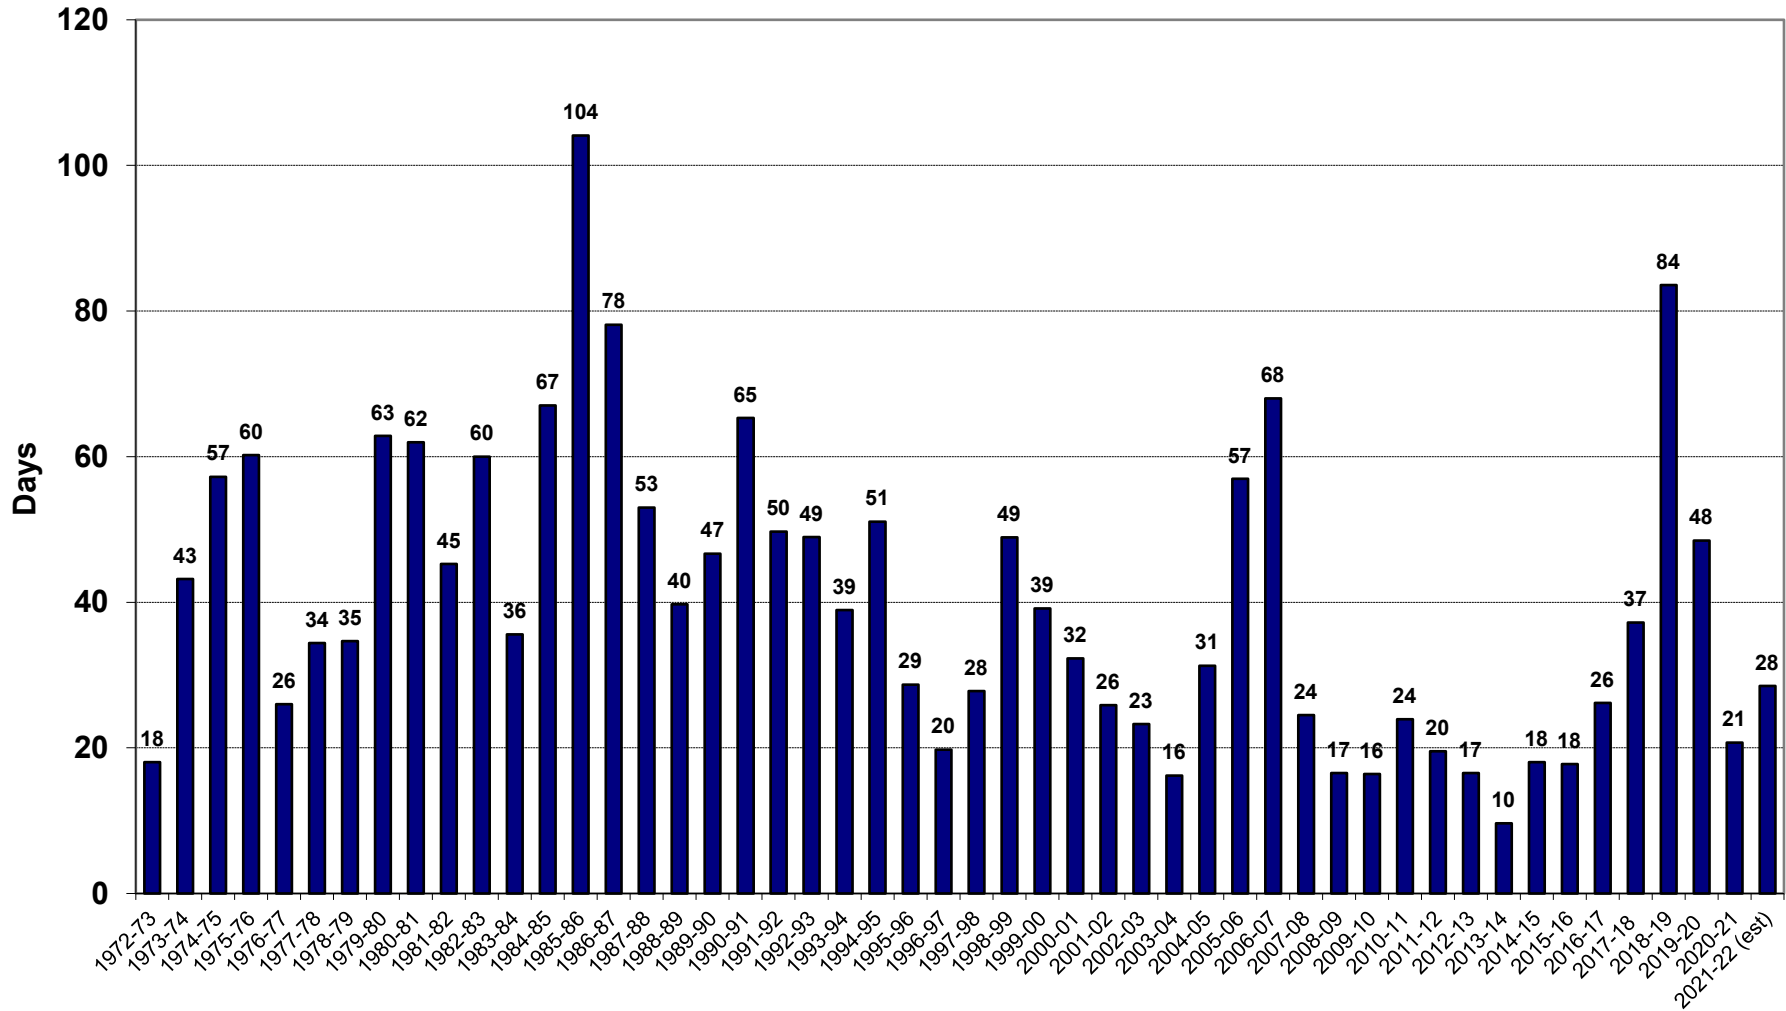

U.S. Corn Carryout in Days Supply

U.S. Corn Carryout

U.S. Corn Production

U.S. Corn Usage

U.S. Corn Exports Since 1973

U.S. Corn for Ethanol Use

U.S. Corn Usage & Production

U.S. Corn Exports as % of Total Use

U.S. Soybean Carryout in Days Supply

U.S. Soybean Carryout

U.S. Soybean Production

U.S. Soybean Usage

U.S. Soybean Exports

U.S. Soybean Production & Use

U.S. Soybean Usage - Exports as a % of Use

U.S. Wheat Carryout in Days Supply