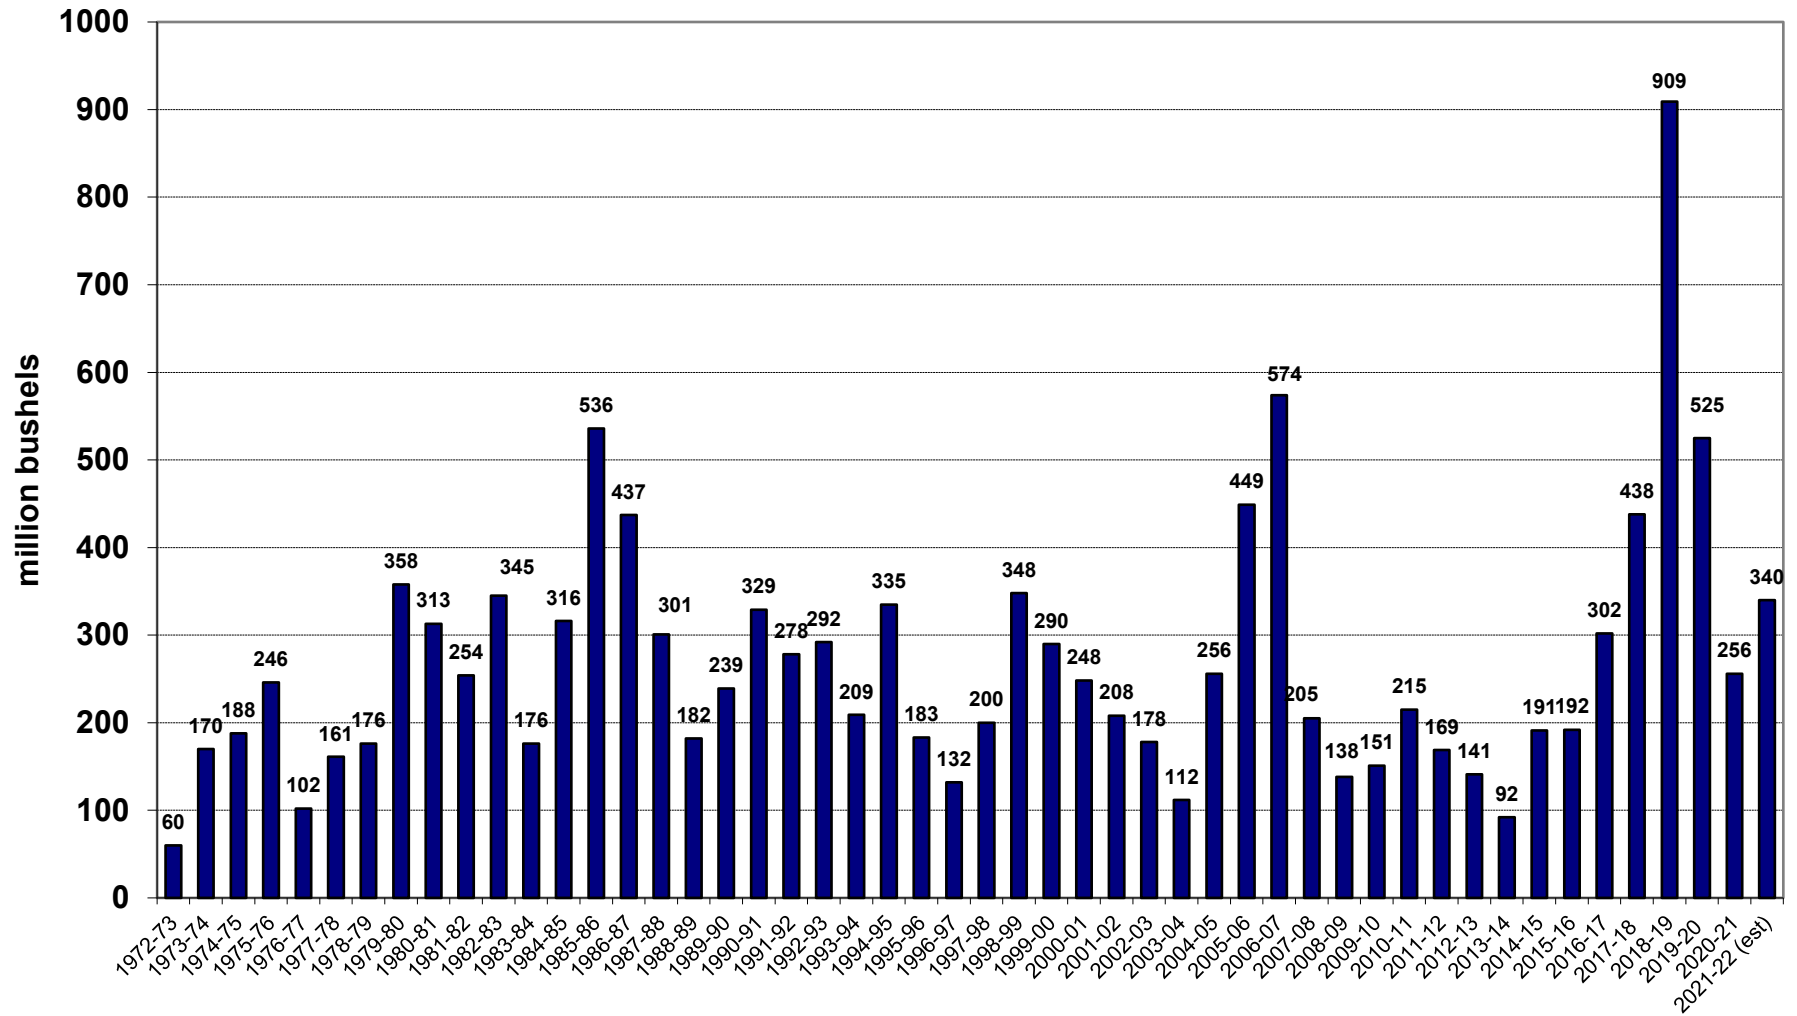

U.S. Corn Carryout in Days Supply

U.S. Corn Carryout

U.S. Corn Production

U.S. Corn Usage

U.S. Corn Exports Since 1973

U.S. Corn for Ethanol Use

U.S. Corn Usage & Production

U.S. Corn Exports as % of Total Use

U.S. Soybean Carryout in Days Supply

U.S. Soybean Carryout

U.S. Soybean Production

U.S. Soybean Usage

U.S. Soybean Exports

U.S. Soybean Production & Use

U.S. Soybean Usage - Exports as a % of Use

U.S. Wheat Carryout in Days Supply

U.S. Wheat Carryout

U.S. Wheat Production

U.S. Wheat Usage

U.S. Wheat Exports

U.S. Wheat Production & Use

U.S. Wheat Usage Exports as a % of Use

U.S. Exports Corn vs. Soybeans vs. Wheat

World Corn Carryout in Days Supply