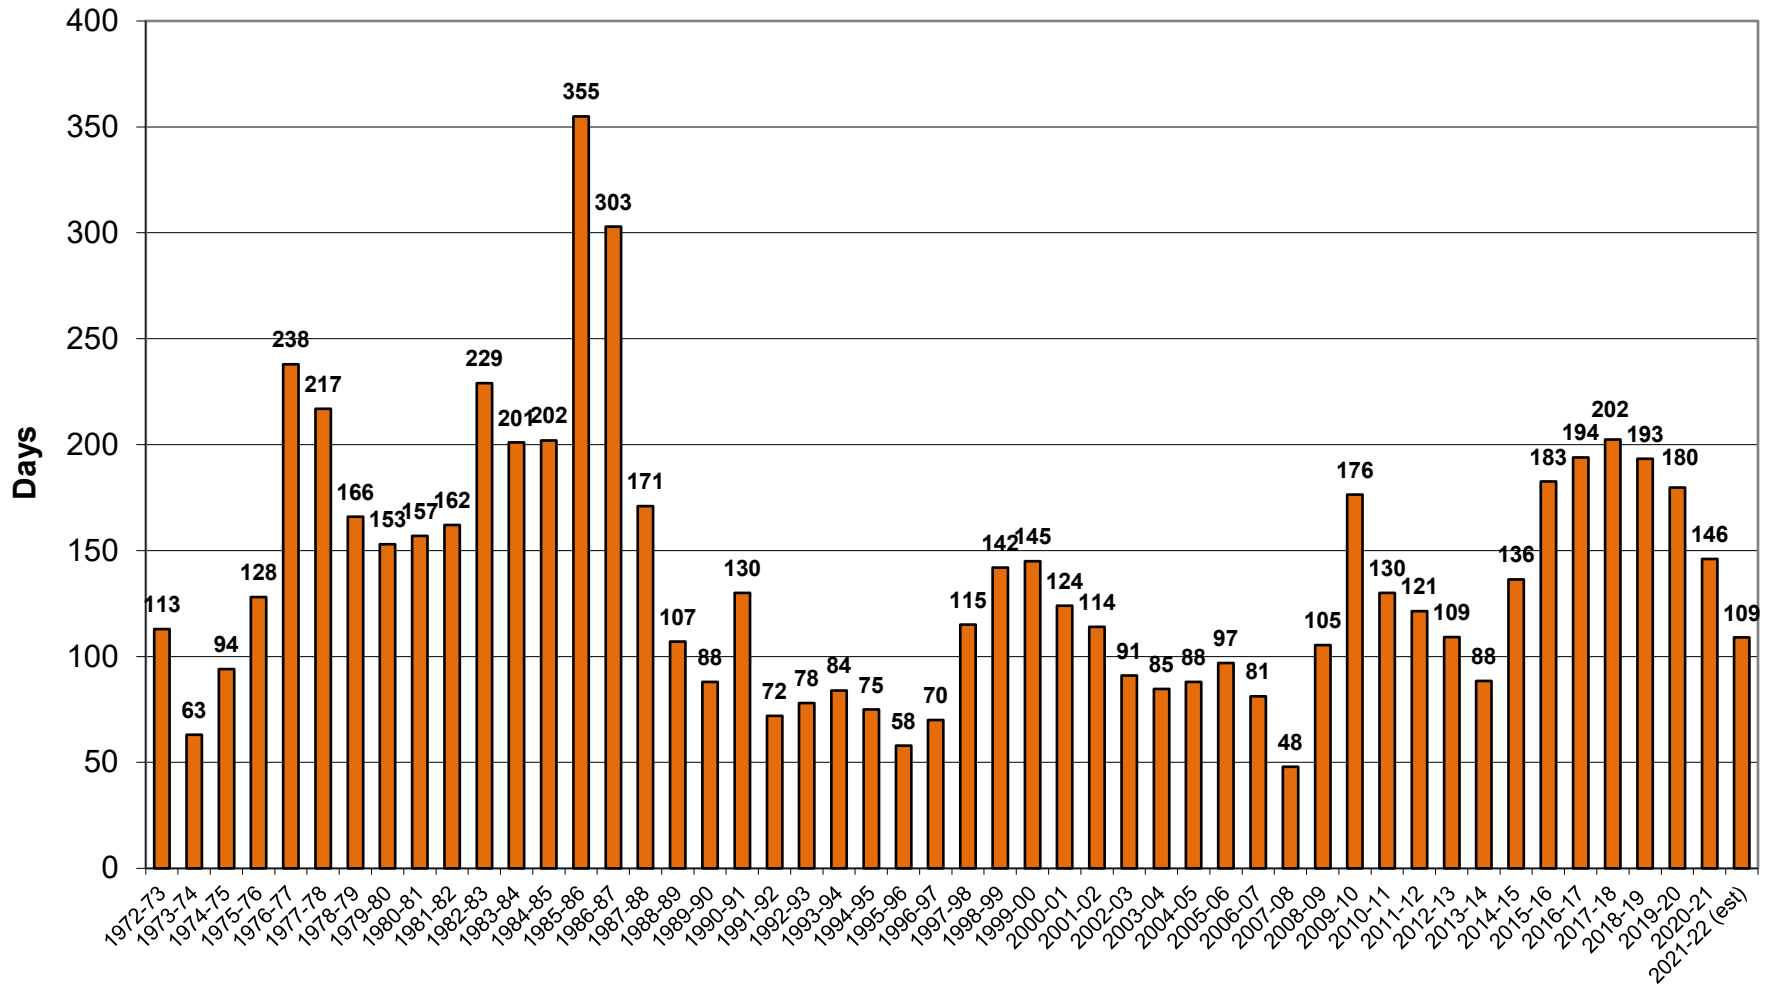

U.S. Corn Carryout in Days Supply

U.S. Corn Carryout

U.S. Corn Production

U.S. Corn Usage

U.S. Corn Exports Since 1973

U.S. Corn for Ethanol Use

U.S. Corn Usage & Production

U.S. Corn Exports as % of Total Use

U.S. Soybean Carryout in Days Supply

U.S. Soybean Carryout

U.S. Soybean Production

U.S. Soybean Usage

U.S. Soybean Exports

U.S. Soybean Production & Use

U.S. Soybean Usage - Exports as a % of Use

U.S. Wheat Carryout in Days Supply

U.S. Wheat Carryout

U.S. Wheat Production

U.S. Wheat Usage

U.S. Wheat Exports

U.S. Wheat Production & Use

U.S. Wheat Usage Exports as a % of Use

U.S. Exports Corn vs. Soybeans vs. Wheat

World Corn Carryout in Days Supply