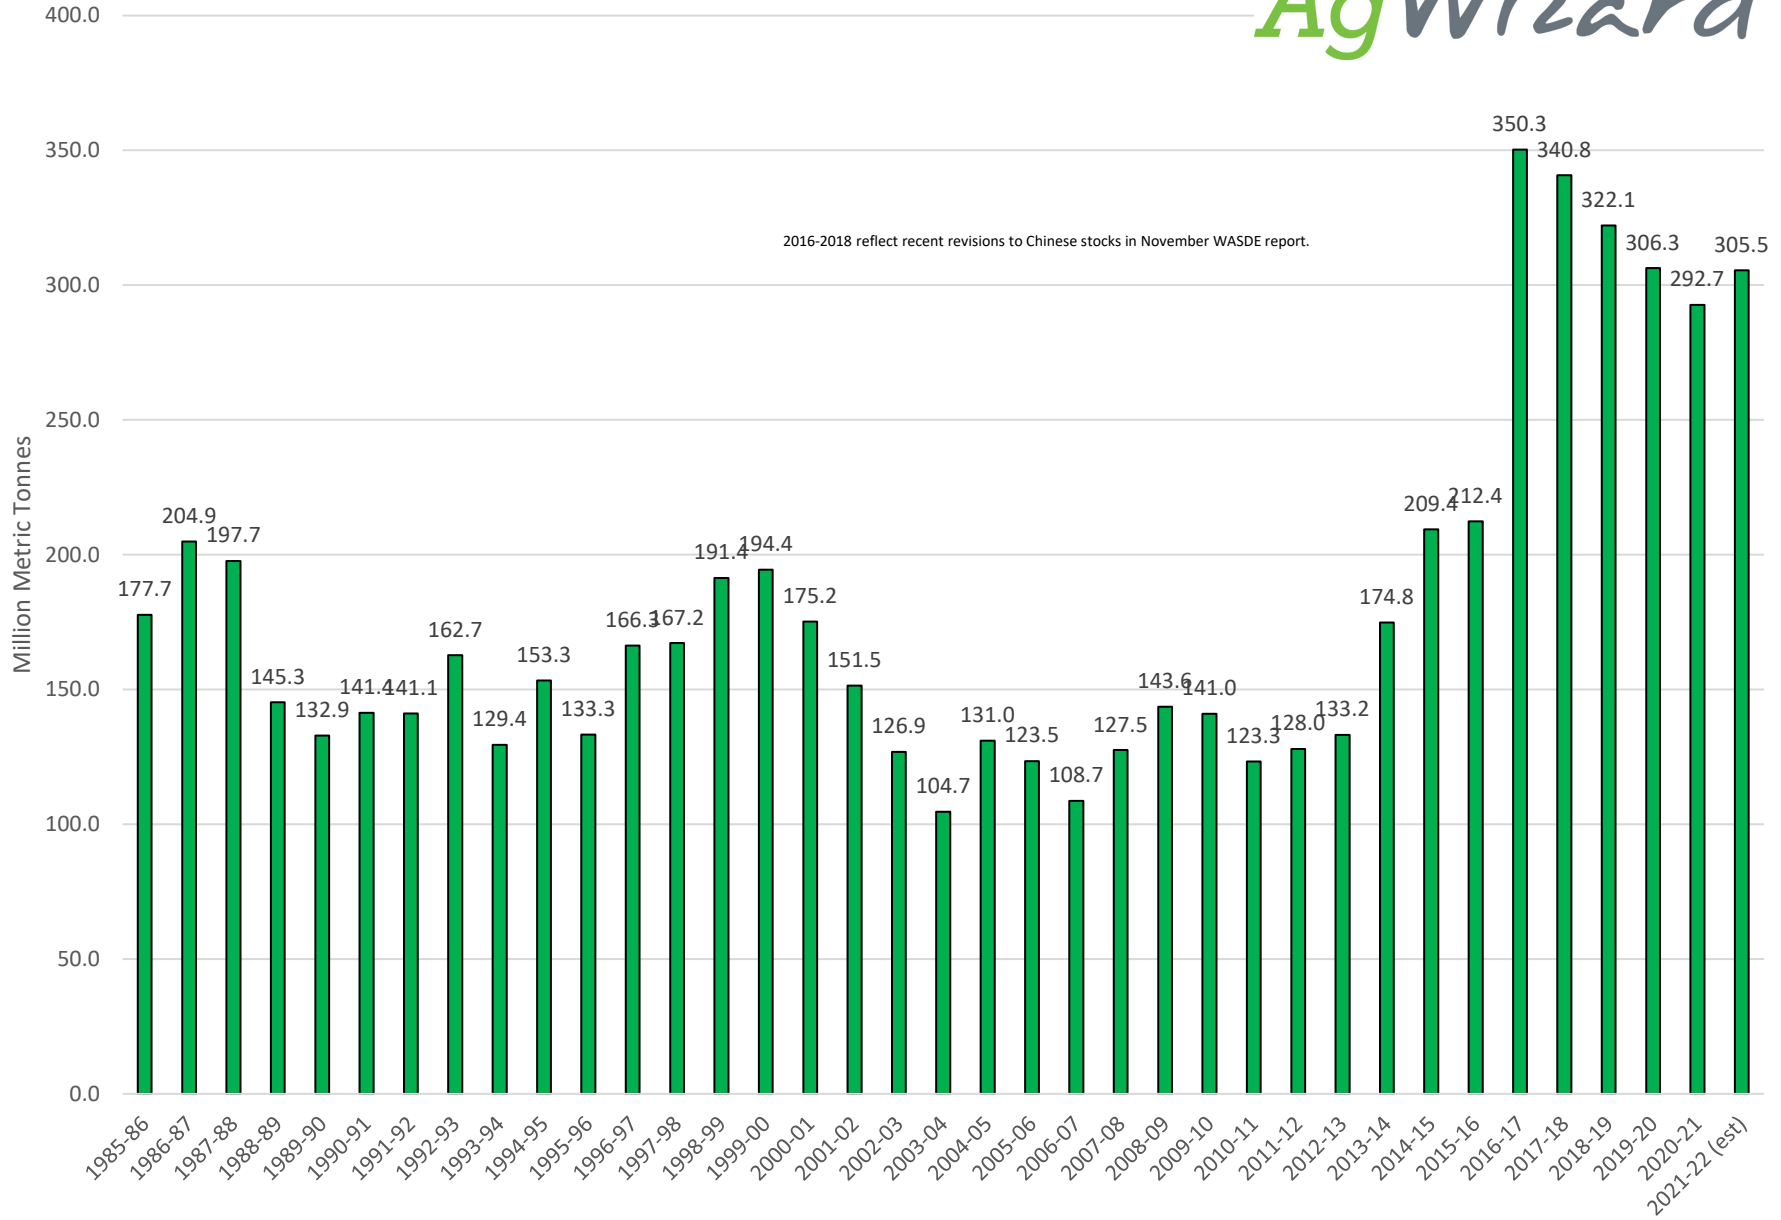

U.S. Soybean Carryout in Days Supply

U.S. Soybean Carryout

U.S. Soybean Production

U.S. Soybean Usage

U.S. Soybean Exports

U.S. Soybean Production & Use

U.S. Soybean Usage - Exports as a % of Use

U.S. Wheat Carryout in Days Supply

U.S. Wheat Carryout

U.S. Wheat Production

U.S. Wheat Usage

U.S. Wheat Exports

U.S. Wheat Production & Use

U.S. Wheat Usage Exports as a % of Use

U.S. Exports Corn vs. Soybeans vs. Wheat

World Corn Carryout in Days Supply

World Corn Total Carryout

World Corn Usage

World Soybean Carryout in Days Supply

World Soybeans Total Carryout

World Soybean Usage

World Wheat Carryout in Days Supply

World Wheat Total Carryout

World Wheat Usage