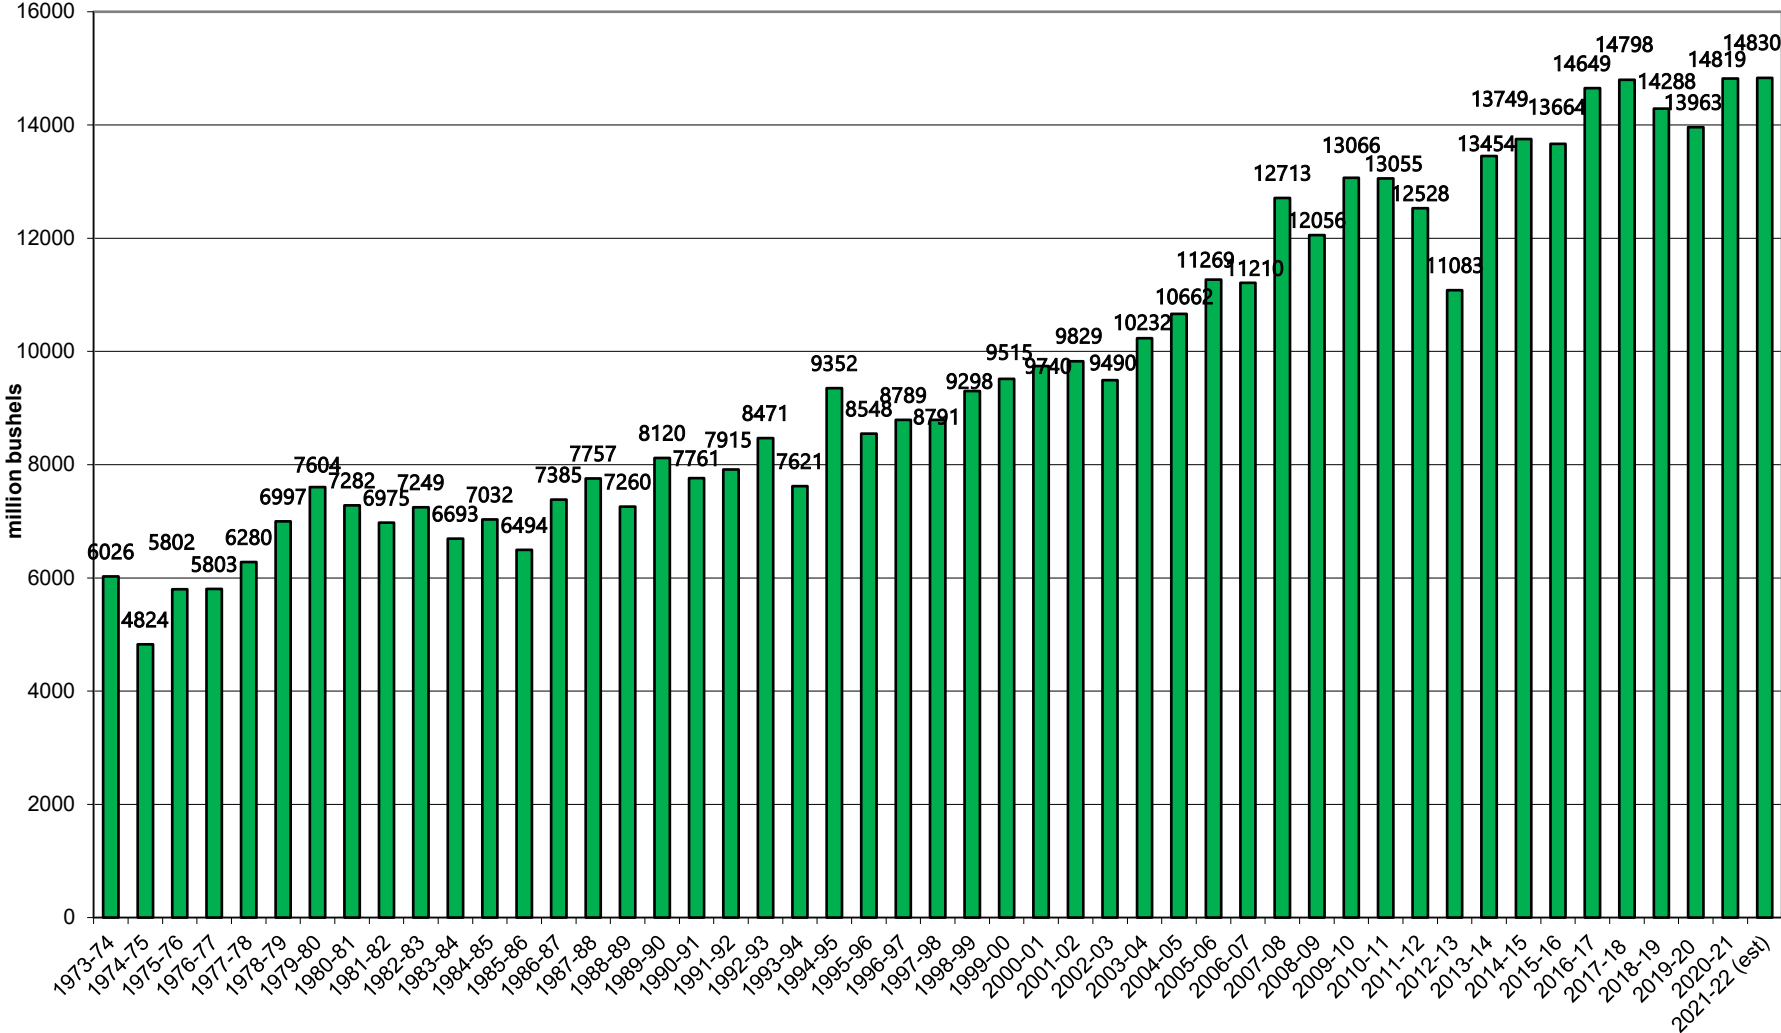

U.S. Corn Carryout in Days Supply

U.S. Corn Carryout

U.S. Corn Production

U.S. Corn Usage

U.S. Corn Exports Since 1973

U.S. Corn for Ethanol Use

U.S. Corn Usage & Production

U.S. Corn Exports as % of Total Use

U.S. Soybean Carryout in Days Supply

U.S. Soybean Carryout

U.S. Soybean Production

U.S. Soybean Usage

U.S. Soybean Exports

U.S. Soybean Production & Use

U.S. Soybean Usage - Exports as a % of Use

U.S. Wheat Carryout in Days Supply