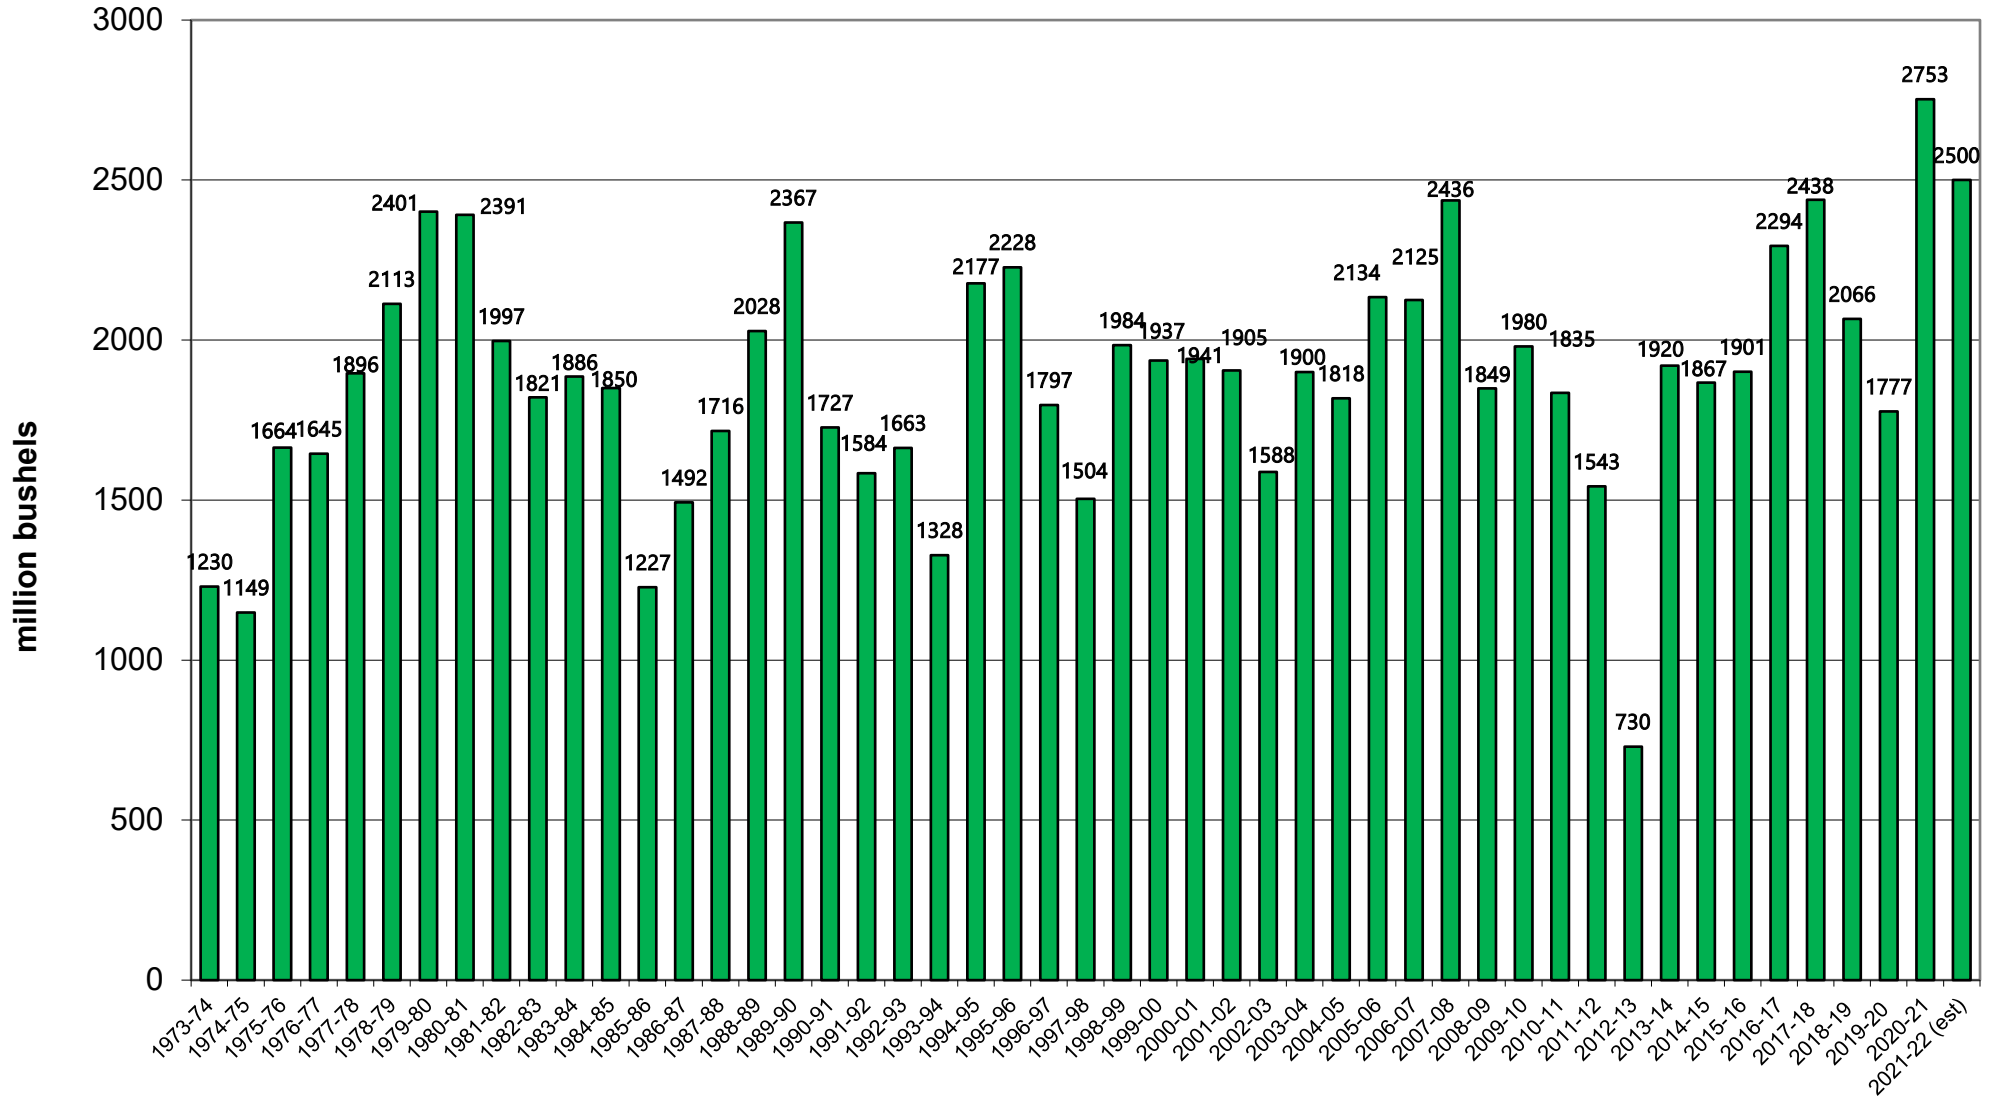

U.S. Corn Carryout in Days Supply

U.S. Corn Carryout

U.S. Corn Production

U.S. Corn Usage

U.S. Corn Exports Since 1973

U.S. Corn for Ethanol Use

U.S. Corn Usage & Production

U.S. Corn Exports as % of Total Use

U.S. Soybean Carryout in Days Supply

U.S. Soybean Carryout

U.S. Soybean Production

U.S. Soybean Usage

U.S. Soybean Exports

U.S. Soybean Production & Use

U.S. Soybean Usage - Exports as a % of Use

U.S. Wheat Carryout in Days Supply

U.S. Wheat Carryout

U.S. Wheat Production

U.S. Wheat Usage

U.S. Wheat Exports

U.S. Wheat Production & Use

U.S. Wheat Usage Exports as a % of Use

U.S. Exports Corn vs. Soybeans vs. Wheat

World Corn Carryout in Days Supply

World Corn Total Carryout

World Corn Usage

World Soybean Carryout in Days Supply

World Soybeans Total Carryout

World Soybean Usage

World Wheat Carryout in Days Supply

World Wheat Total Carryout

World Wheat Usage