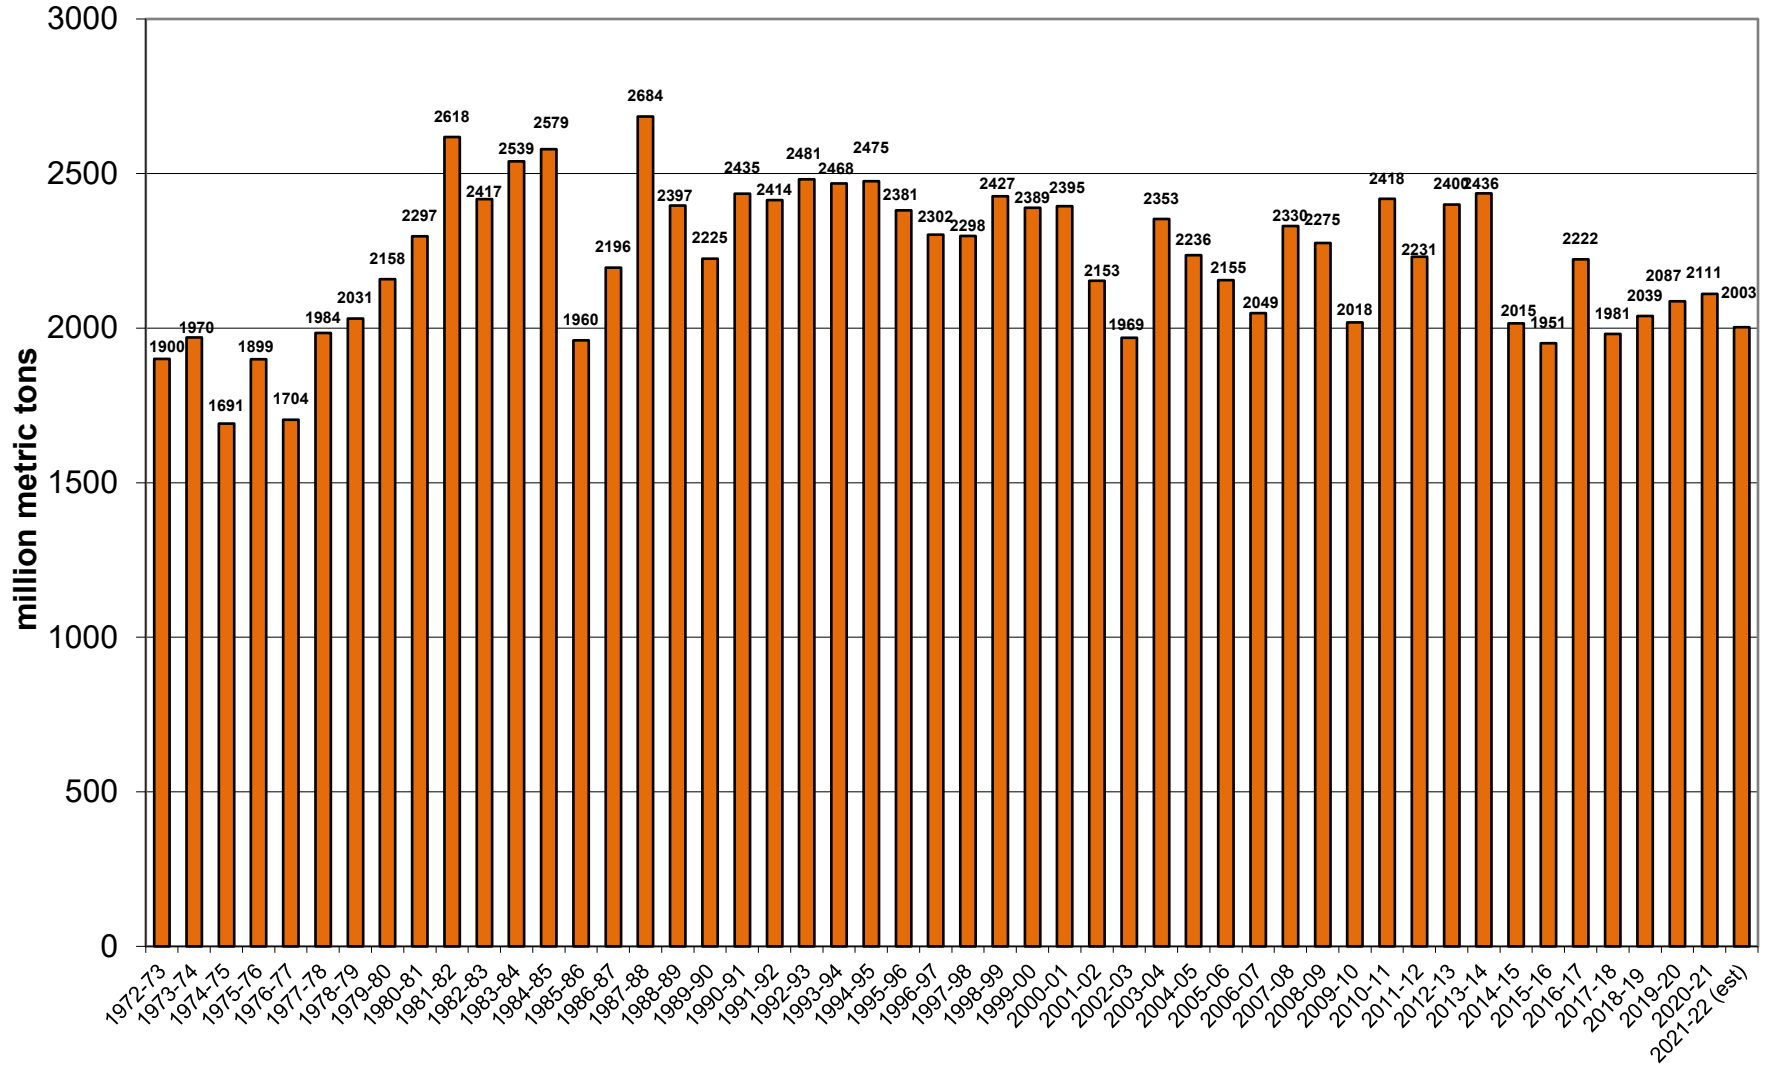

U.S. Corn Carryout in Days Supply

U.S. Corn Carryout

U.S. Corn Production

U.S. Corn Usage

U.S. Corn Exports Since 1973

U.S. Corn for Ethanol Use

U.S. Corn Usage & Production

U.S. Corn Exports as % of Total Use

U.S. Soybean Carryout in Days Supply

U.S. Soybean Carryout

U.S. Soybean Production

U.S. Soybean Usage

U.S. Soybean Exports

U.S. Soybean Production & Use

U.S. Soybean Usage - Exports as a % of Use

U.S. Wheat Carryout in Days Supply

U.S. Wheat Carryout

U.S. Wheat Production

U.S. Wheat Usage

U.S. Wheat Exports

U.S. Wheat Production & Use

U.S. Wheat Usage Exports as a % of Use

U.S. Exports Corn vs. Soybeans vs. Wheat

World Corn Carryout in Days Supply