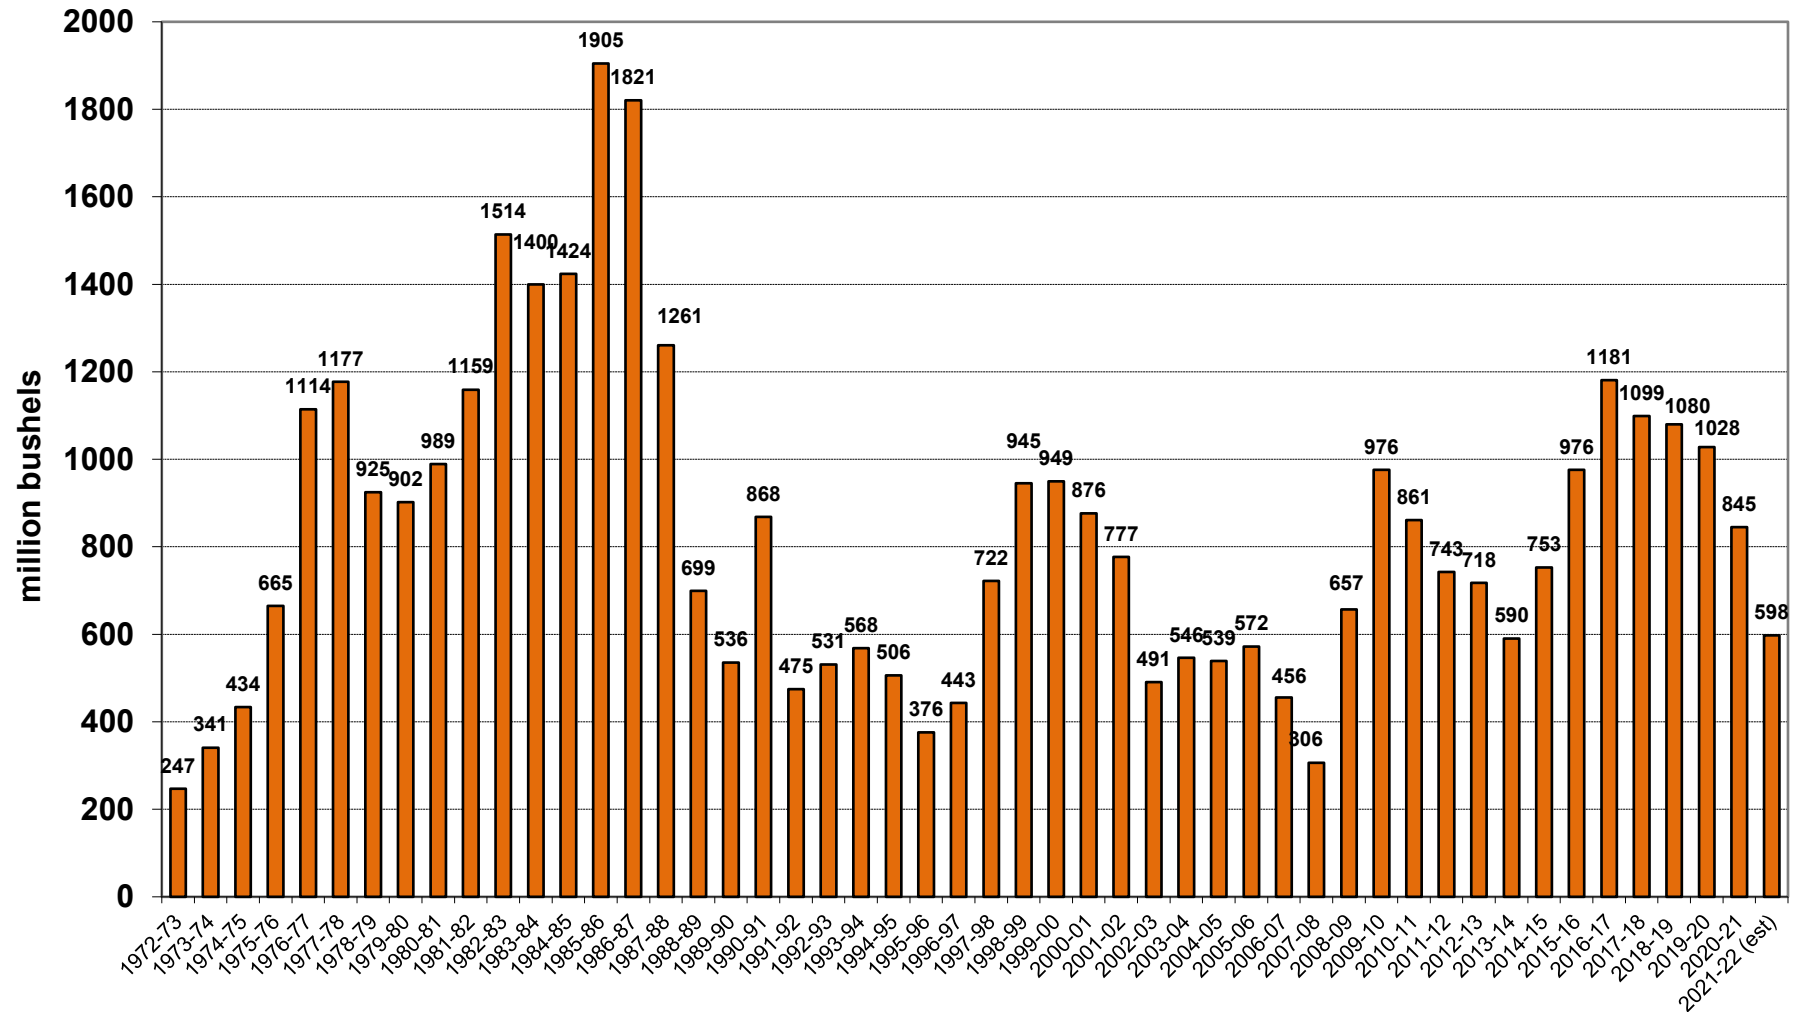

U.S. Corn Carryout in Days Supply

U.S. Corn Carryout

U.S. Corn Production

U.S. Corn Usage

U.S. Corn Exports Since 1973

U.S. Corn for Ethanol Use

U.S. Corn Usage & Production

U.S. Corn Exports as % of Total Use

U.S. Soybean Carryout in Days Supply

U.S. Soybean Carryout

U.S. Soybean Production

U.S. Soybean Usage

U.S. Soybean Exports

U.S. Soybean Production & Use

U.S. Soybean Usage - Exports as a % of Use

U.S. Wheat Carryout in Days Supply

U.S. Wheat Carryout

U.S. Wheat Production

U.S. Wheat Usage

U.S. Wheat Exports

U.S. Wheat Production & Use

U.S. Wheat Usage Exports as a % of Use

U.S. Exports Corn vs. Soybeans vs. Wheat

World Corn Carryout in Days Supply