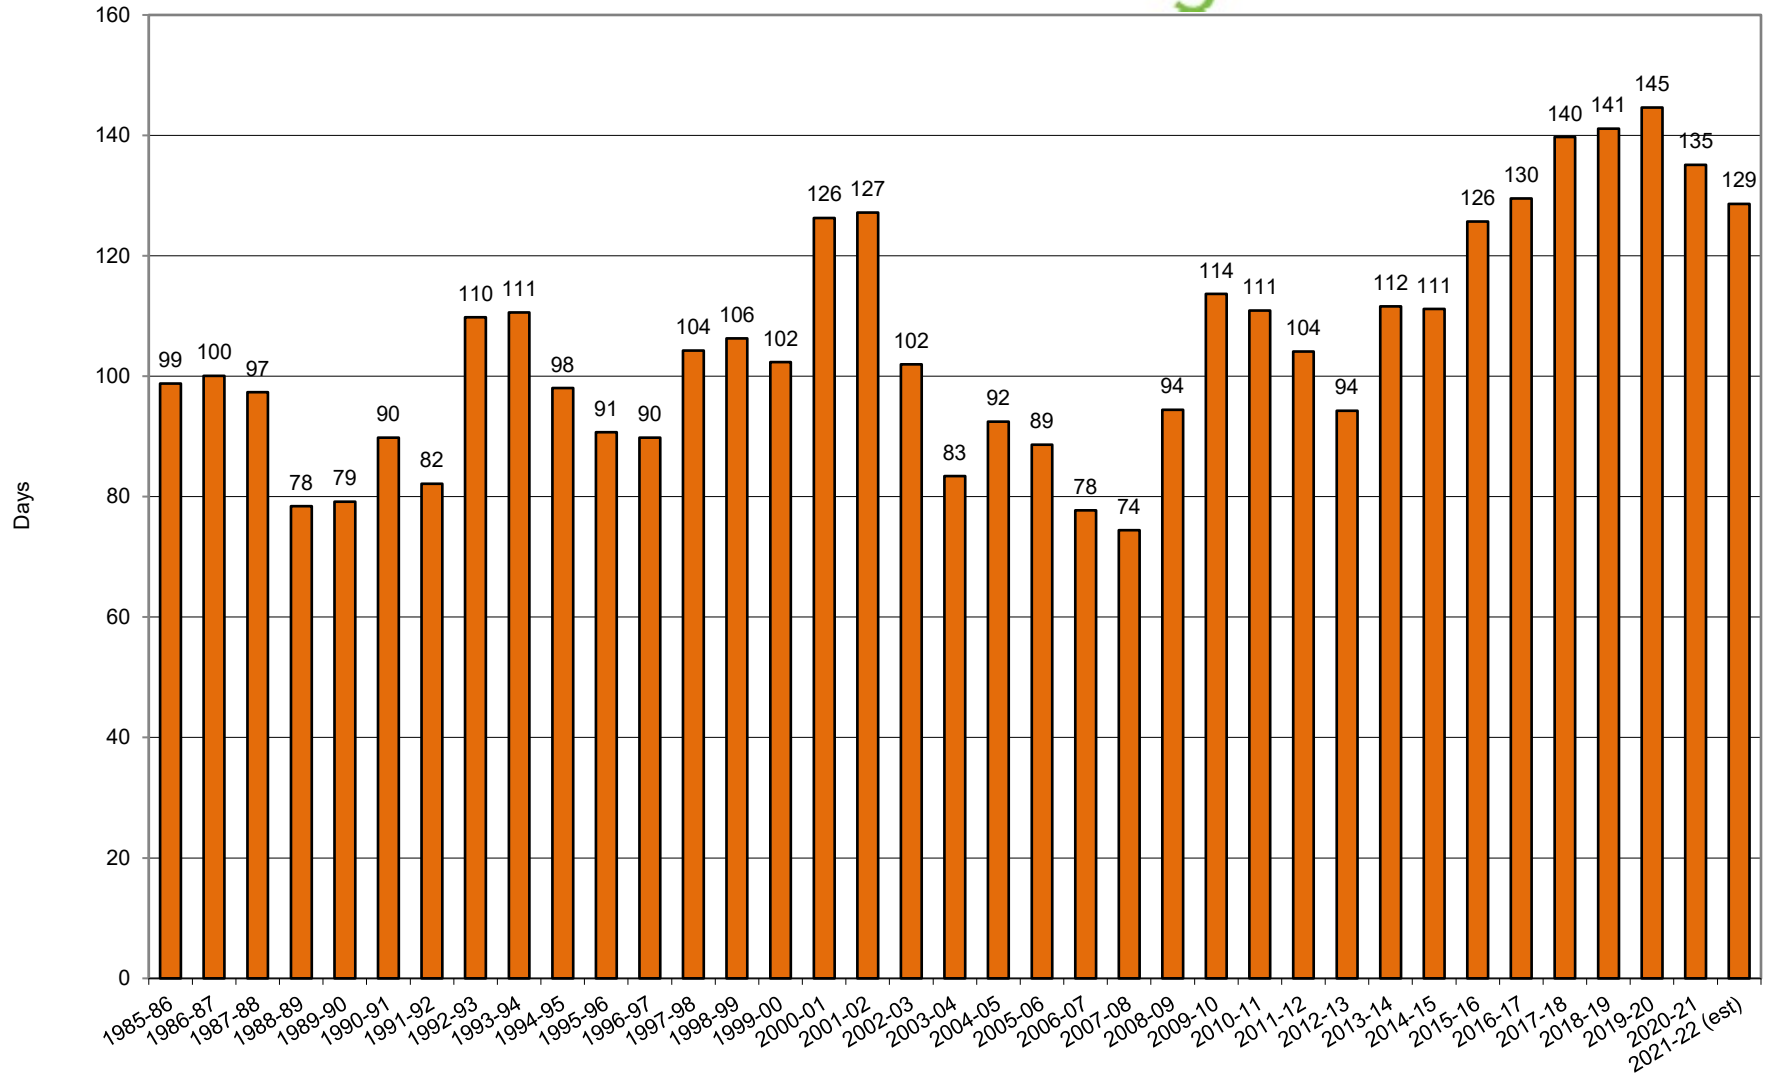

U.S. Corn Carryout in Days Supply

U.S. Corn Carryout

U.S. Corn Production

U.S. Corn Usage

U.S. Corn Exports Since 1973

U.S. Corn for Ethanol Use

U.S. Corn Usage & Production

U.S. Corn Exports as % of Total Use

U.S. Wheat Carryout

U.S. Wheat Production

U.S. Wheat Usage

U.S. Wheat Exports

U.S. Wheat Production & Use

U.S. Wheat Usage Exports as a % of Use

U.S. Exports Corn vs. Soybeans vs. Wheat

World Corn Carryout in Days Supply

World Corn Total Carryout

World Corn Usage

World Soybean Carryout in Days Supply

World Soybeans Total Carryout

World Soybean Usage

World Wheat Carryout in Days Supply

World Wheat Total Carryout

World Wheat Usage