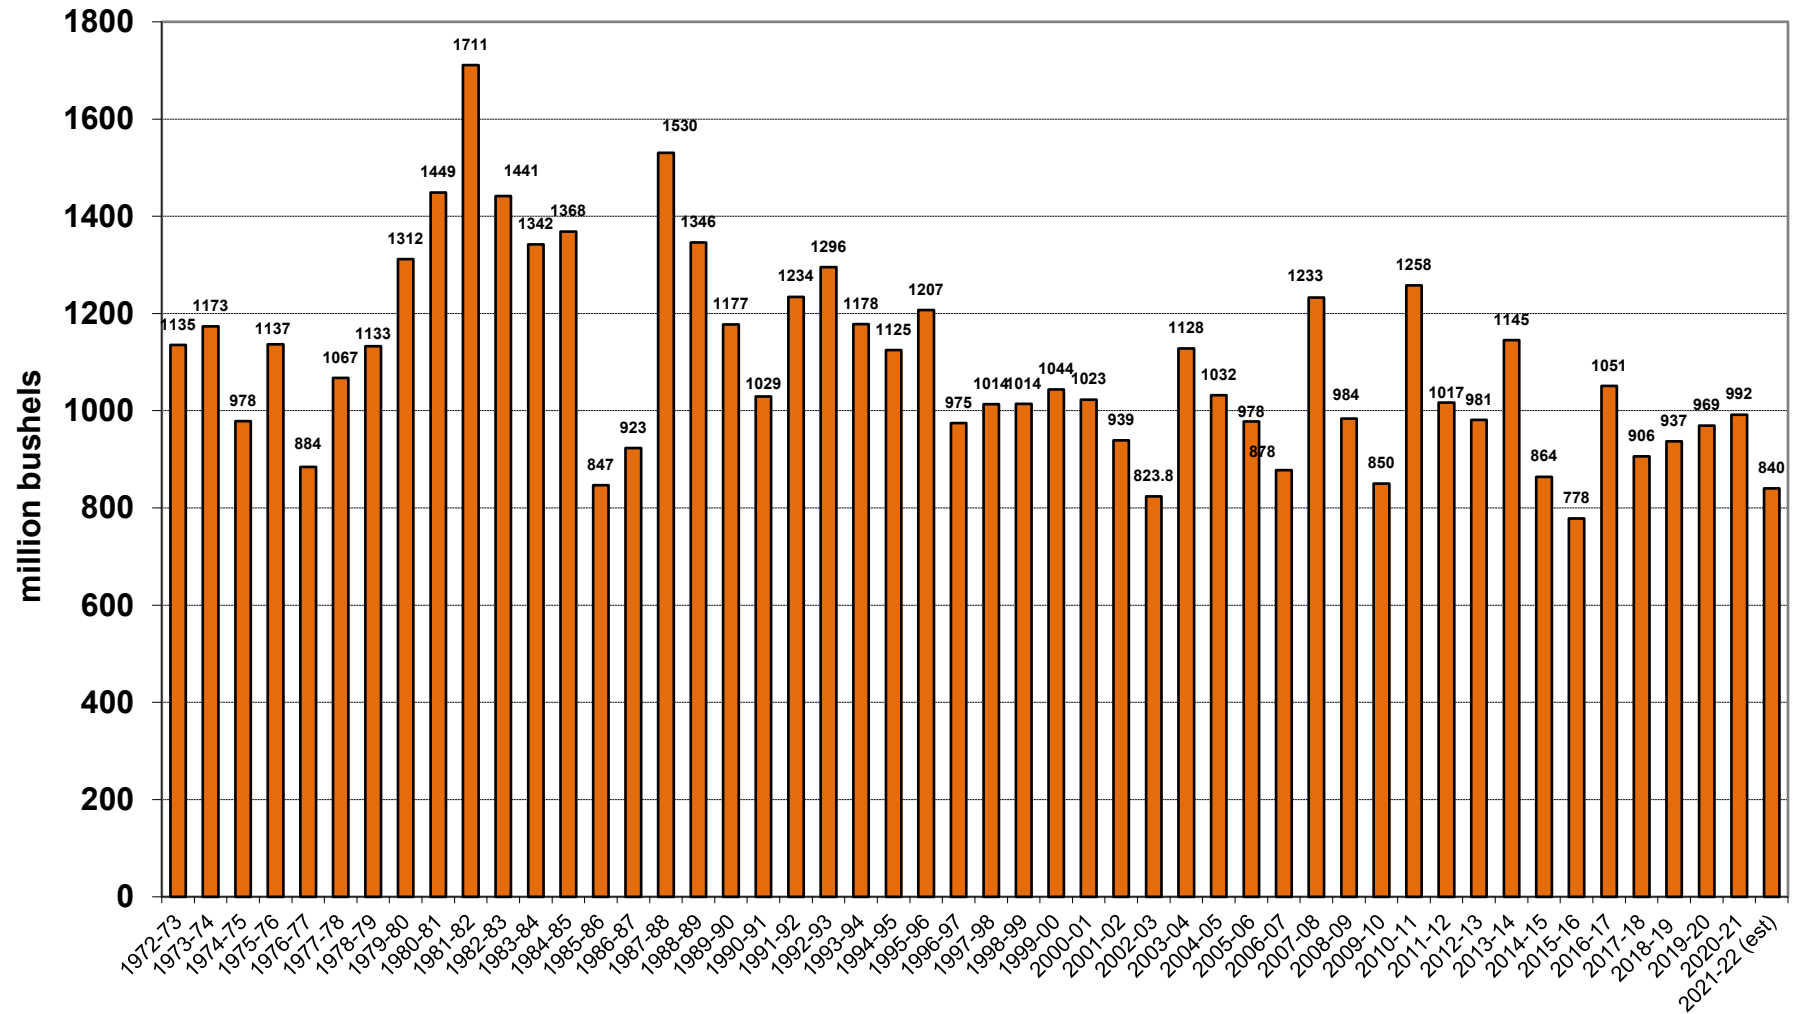

U.S. Corn Carryout in Days Supply

U.S. Corn Carryout

U.S. Corn Production

U.S. Corn Usage

U.S. Corn Exports Since 1973

U.S. Corn for Ethanol Use

U.S. Corn Usage & Production

U.S. Corn Exports as % of Total Use

U.S. Soybean Carryout in Days Supply

U.S. Soybean Carryout

U.S. Soybean Production

U.S. Soybean Usage

U.S. Soybean Exports

U.S. Soybean Production & Use

U.S. Soybean Usage - Exports as a % of Use

U.S. Wheat Carryout in Days Supply

U.S. Wheat Carryout

U.S. Wheat Production

U.S. Wheat Usage

U.S. Wheat Exports

U.S. Wheat Production & Use

U.S. Wheat Usage Exports as a % of Use

U.S. Exports Corn vs. Soybeans vs. Wheat

World Corn Carryout in Days Supply

World Corn Total Carryout

World Corn Usage

World Soybean Carryout in Days Supply

World Soybeans Total Carryout

World Soybean Usage

World Wheat Carryout in Days Supply

World Wheat Total Carryout

World Wheat Usage