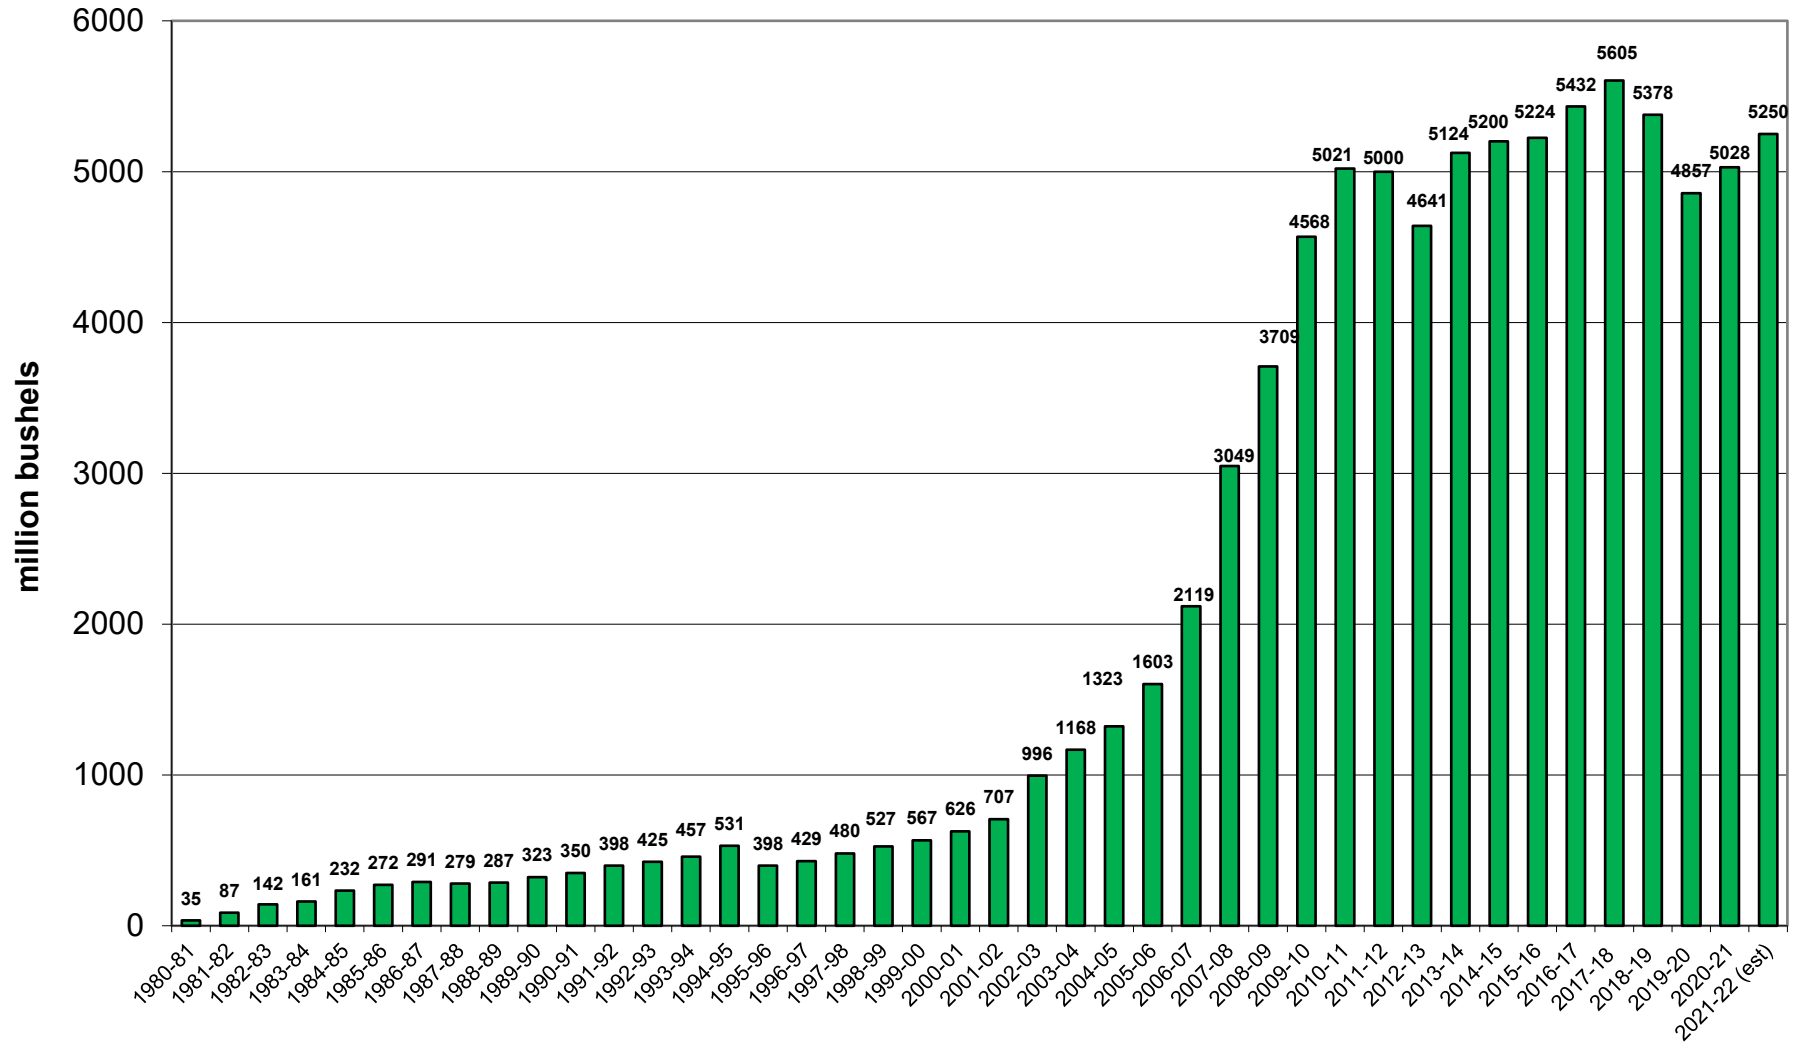

U.S. Corn Carryout in Days Supply

U.S. Corn Carryout

U.S. Corn Production

U.S. Corn Usage

U.S. Corn Exports Since 1973

U.S. Corn for Ethanol Use

U.S. Corn Usage & Production

U.S. Corn Exports as % of Total Use

U.S. Soybean Carryout in Days Supply

U.S. Soybean Carryout

U.S. Soybean Production

U.S. Soybean Usage

U.S. Soybean Exports

U.S. Soybean Production & Use

U.S. Soybean Usage - Exports as a % of Use

U.S. Wheat Carryout in Days Supply