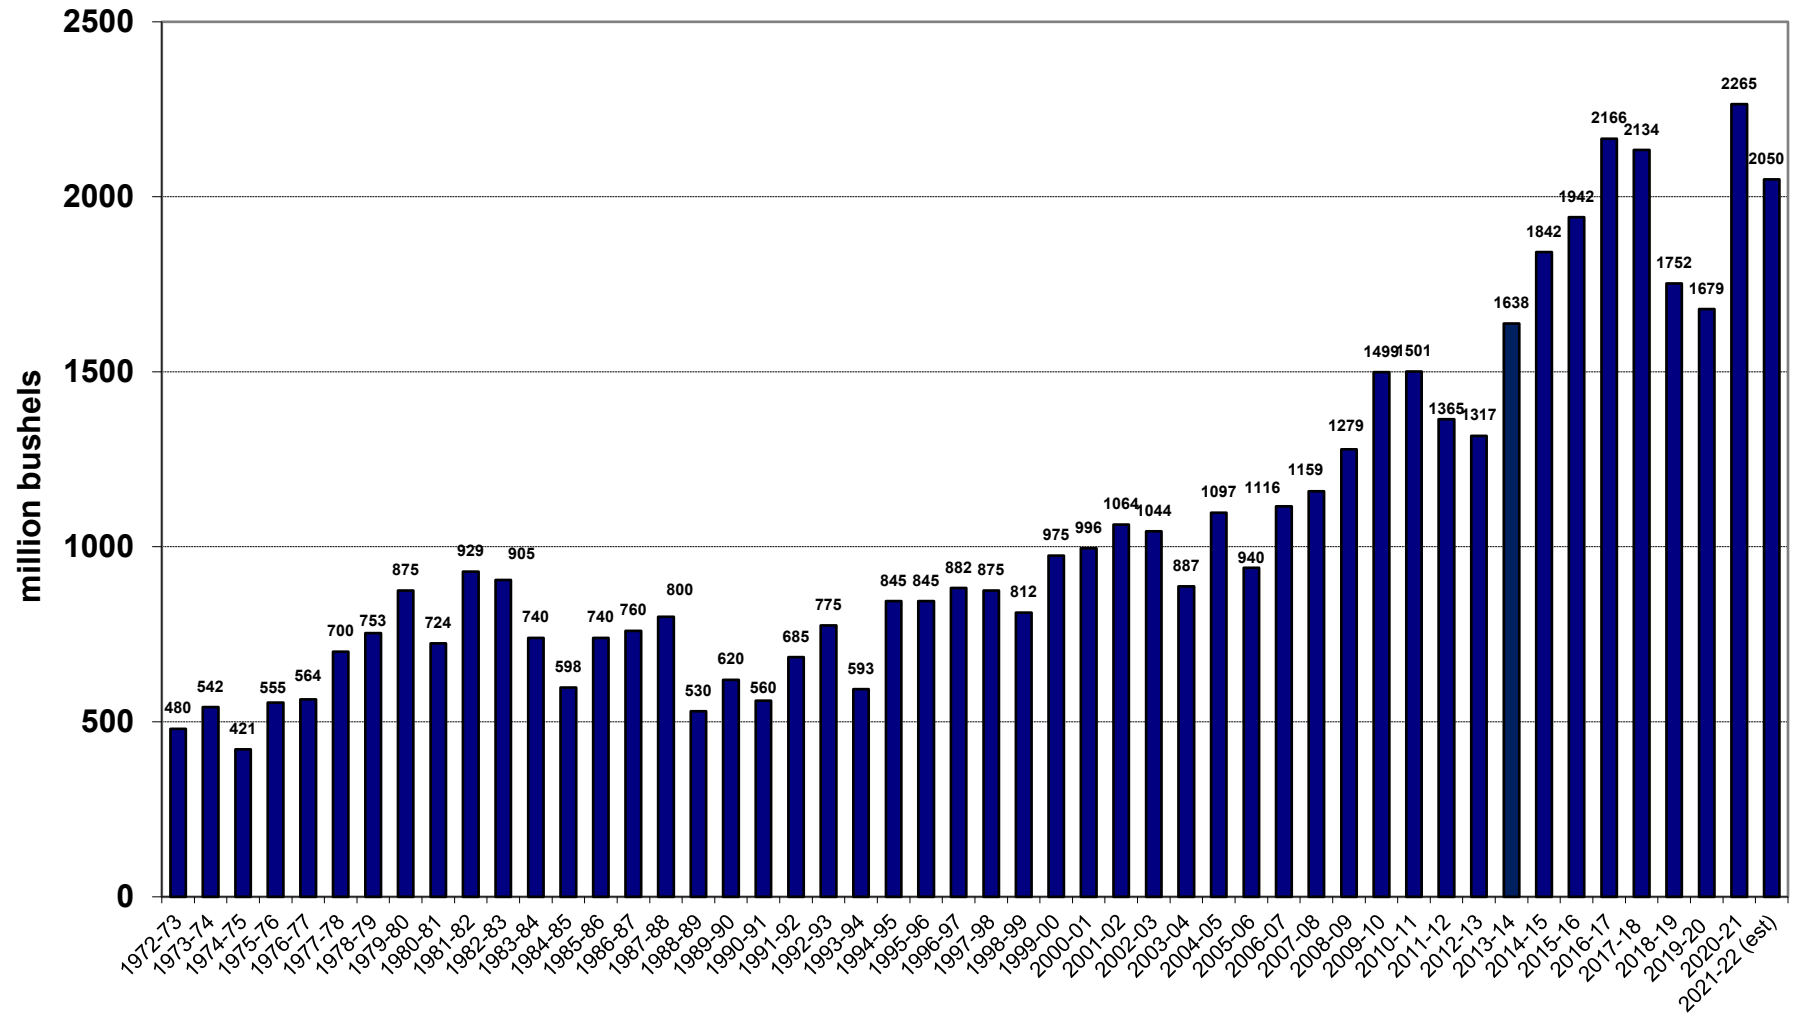

U.S. Corn Carryout in Days Supply

U.S. Corn Carryout

U.S. Corn Production

U.S. Corn Usage

U.S. Corn Exports Since 1973

U.S. Corn for Ethanol Use

U.S. Corn Usage & Production

U.S. Corn Exports as % of Total Use

U.S. Soybean Carryout in Days Supply

U.S. Soybean Carryout

U.S. Soybean Production

U.S. Soybean Usage

U.S. Soybean Exports

U.S. Soybean Production & Use

U.S. Soybean Usage - Exports as a % of Use

U.S. Wheat Carryout in Days Supply

U.S. Wheat Carryout

U.S. Wheat Production

U.S. Wheat Usage

U.S. Wheat Exports

U.S. Wheat Production & Use

U.S. Wheat Usage Exports as a % of Use

U.S. Exports Corn vs. Soybeans vs. Wheat

World Corn Carryout in Days Supply