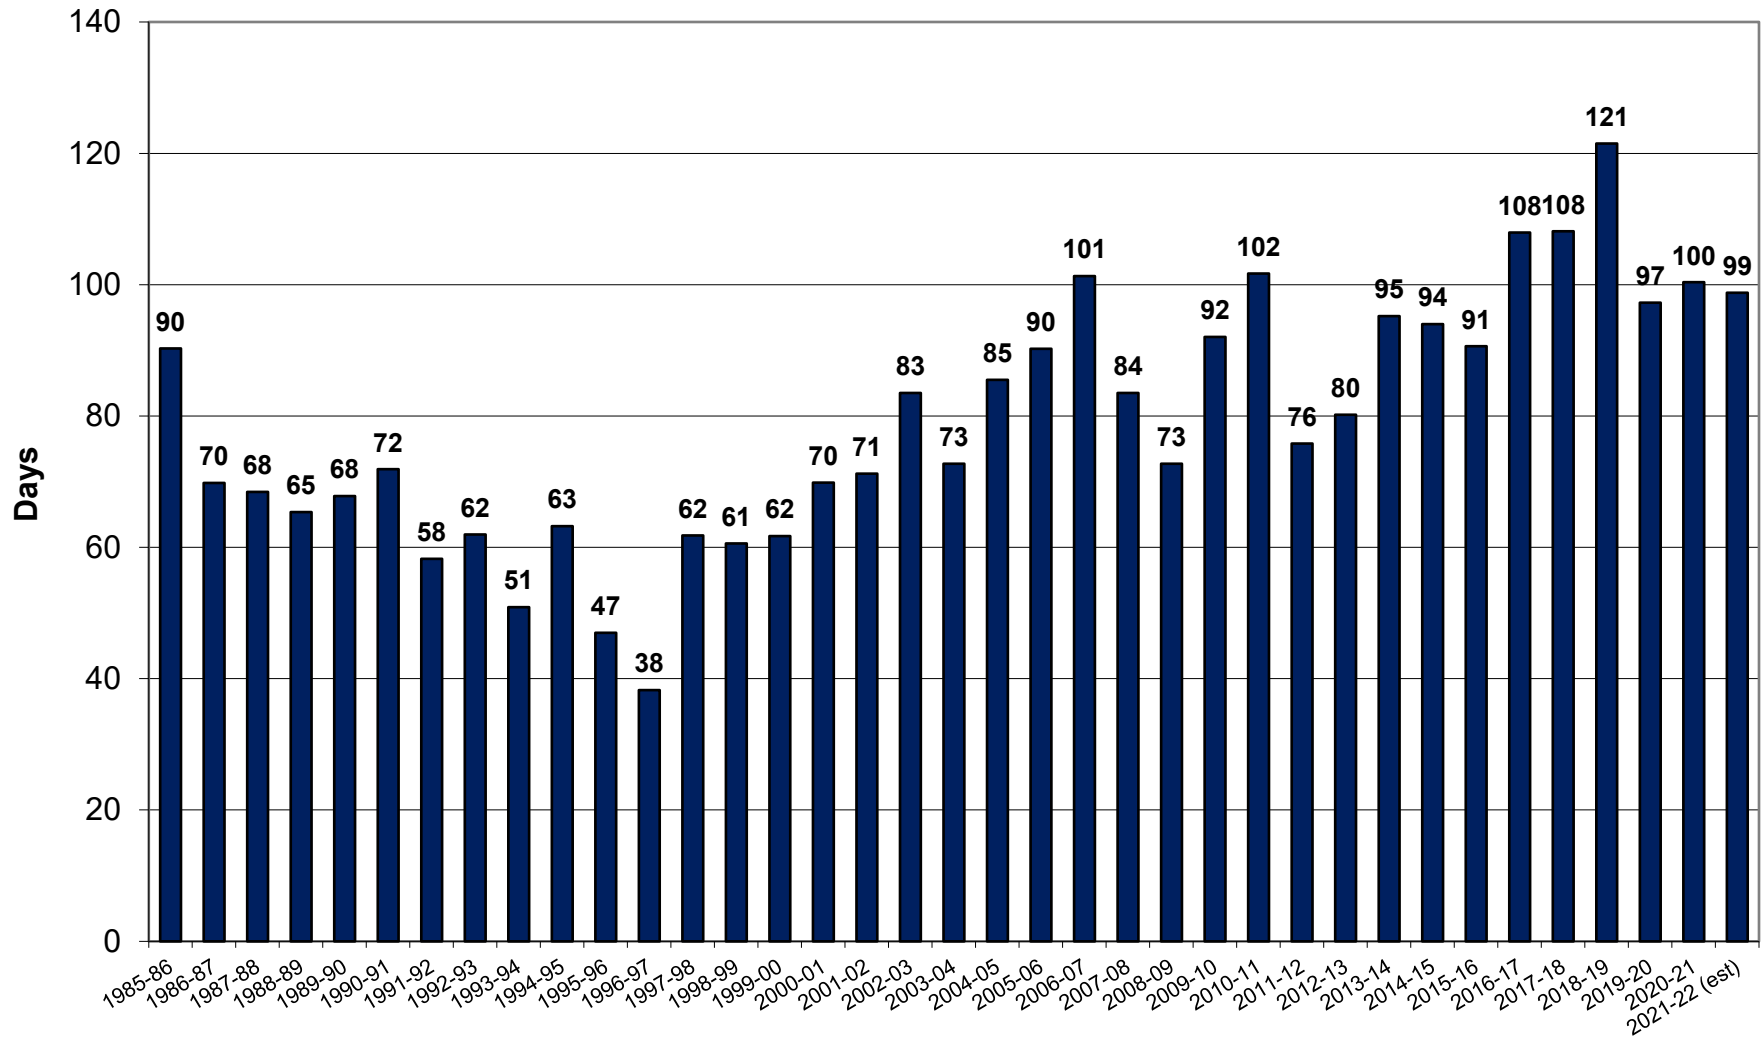

World Soybean Carryout in Days Supply