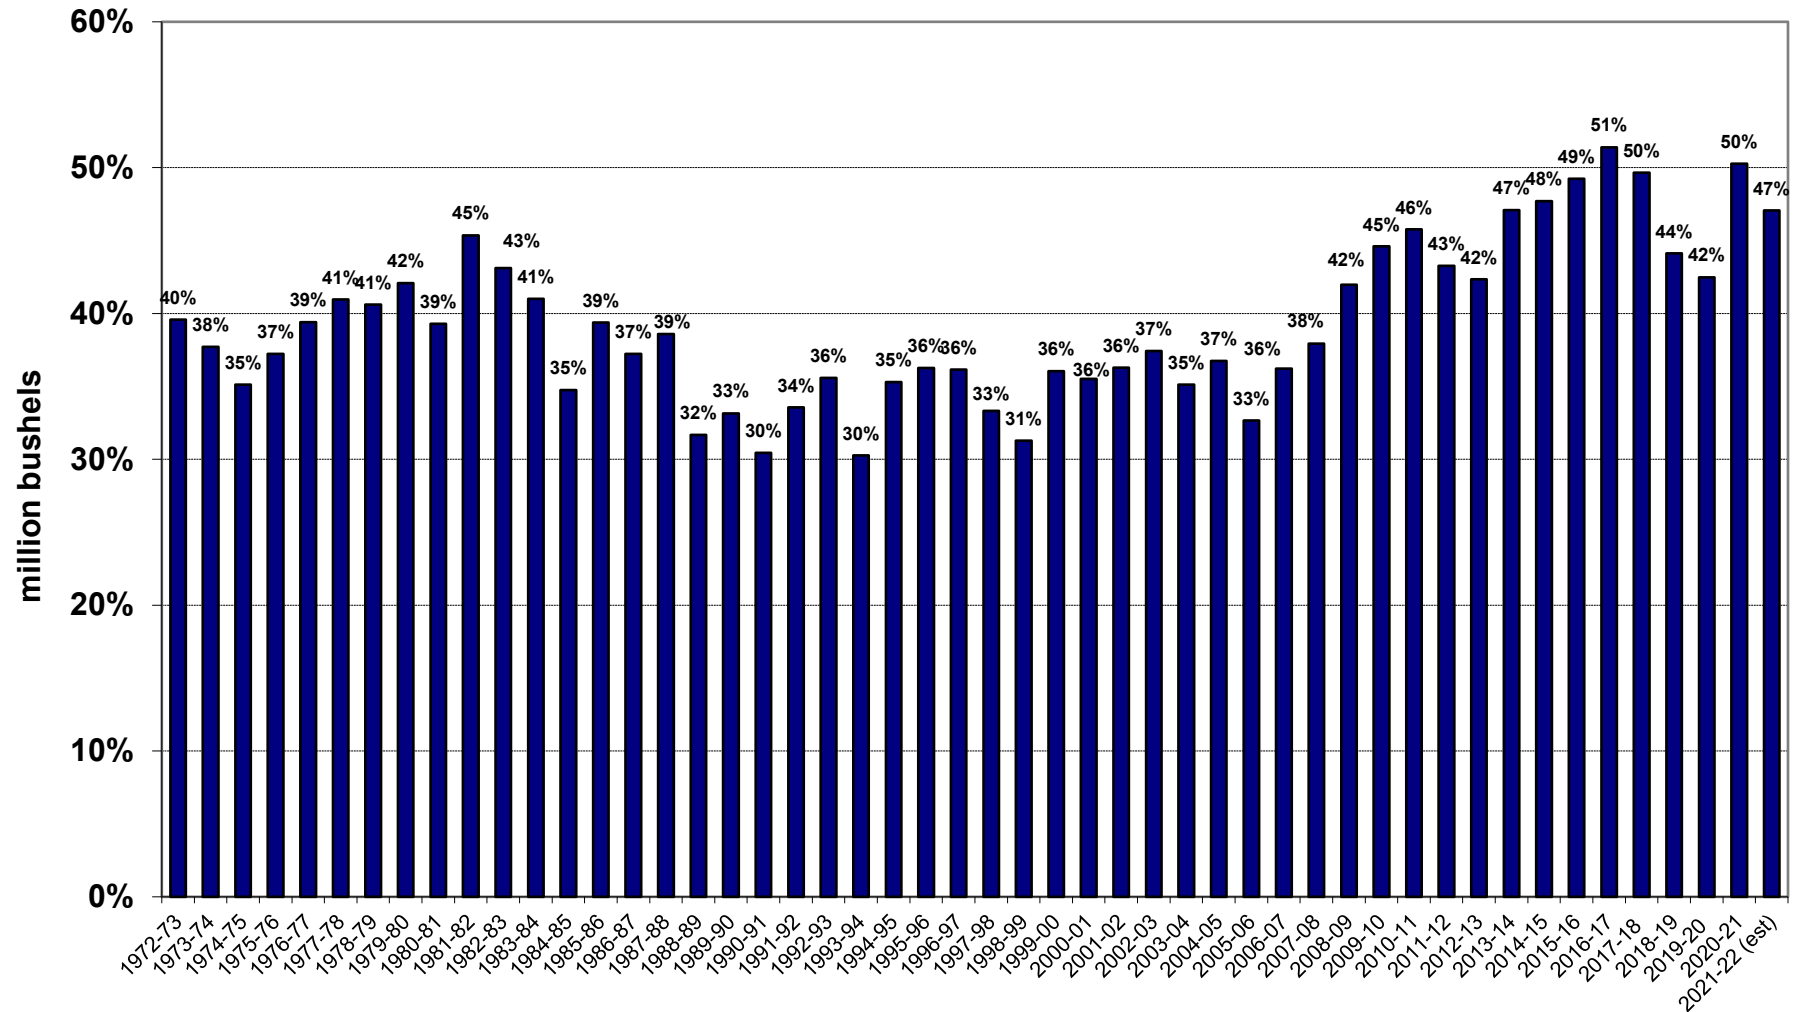

U.S. Corn Carryout in Days Supply

U.S. Corn Carryout

U.S. Corn Production

U.S. Corn Usage

U.S. Corn Exports Since 1973

U.S. Corn for Ethanol Use

U.S. Corn Usage & Production

U.S. Corn Exports as % of Total Use

U.S. Soybean Carryout in Days Supply

U.S. Soybean Carryout

U.S. Soybean Production

U.S. Soybean Usage

U.S. Soybean Exports

U.S. Soybean Production & Use

U.S. Soybean Usage - Exports as a % of Use

U.S. Wheat Carryout in Days Supply