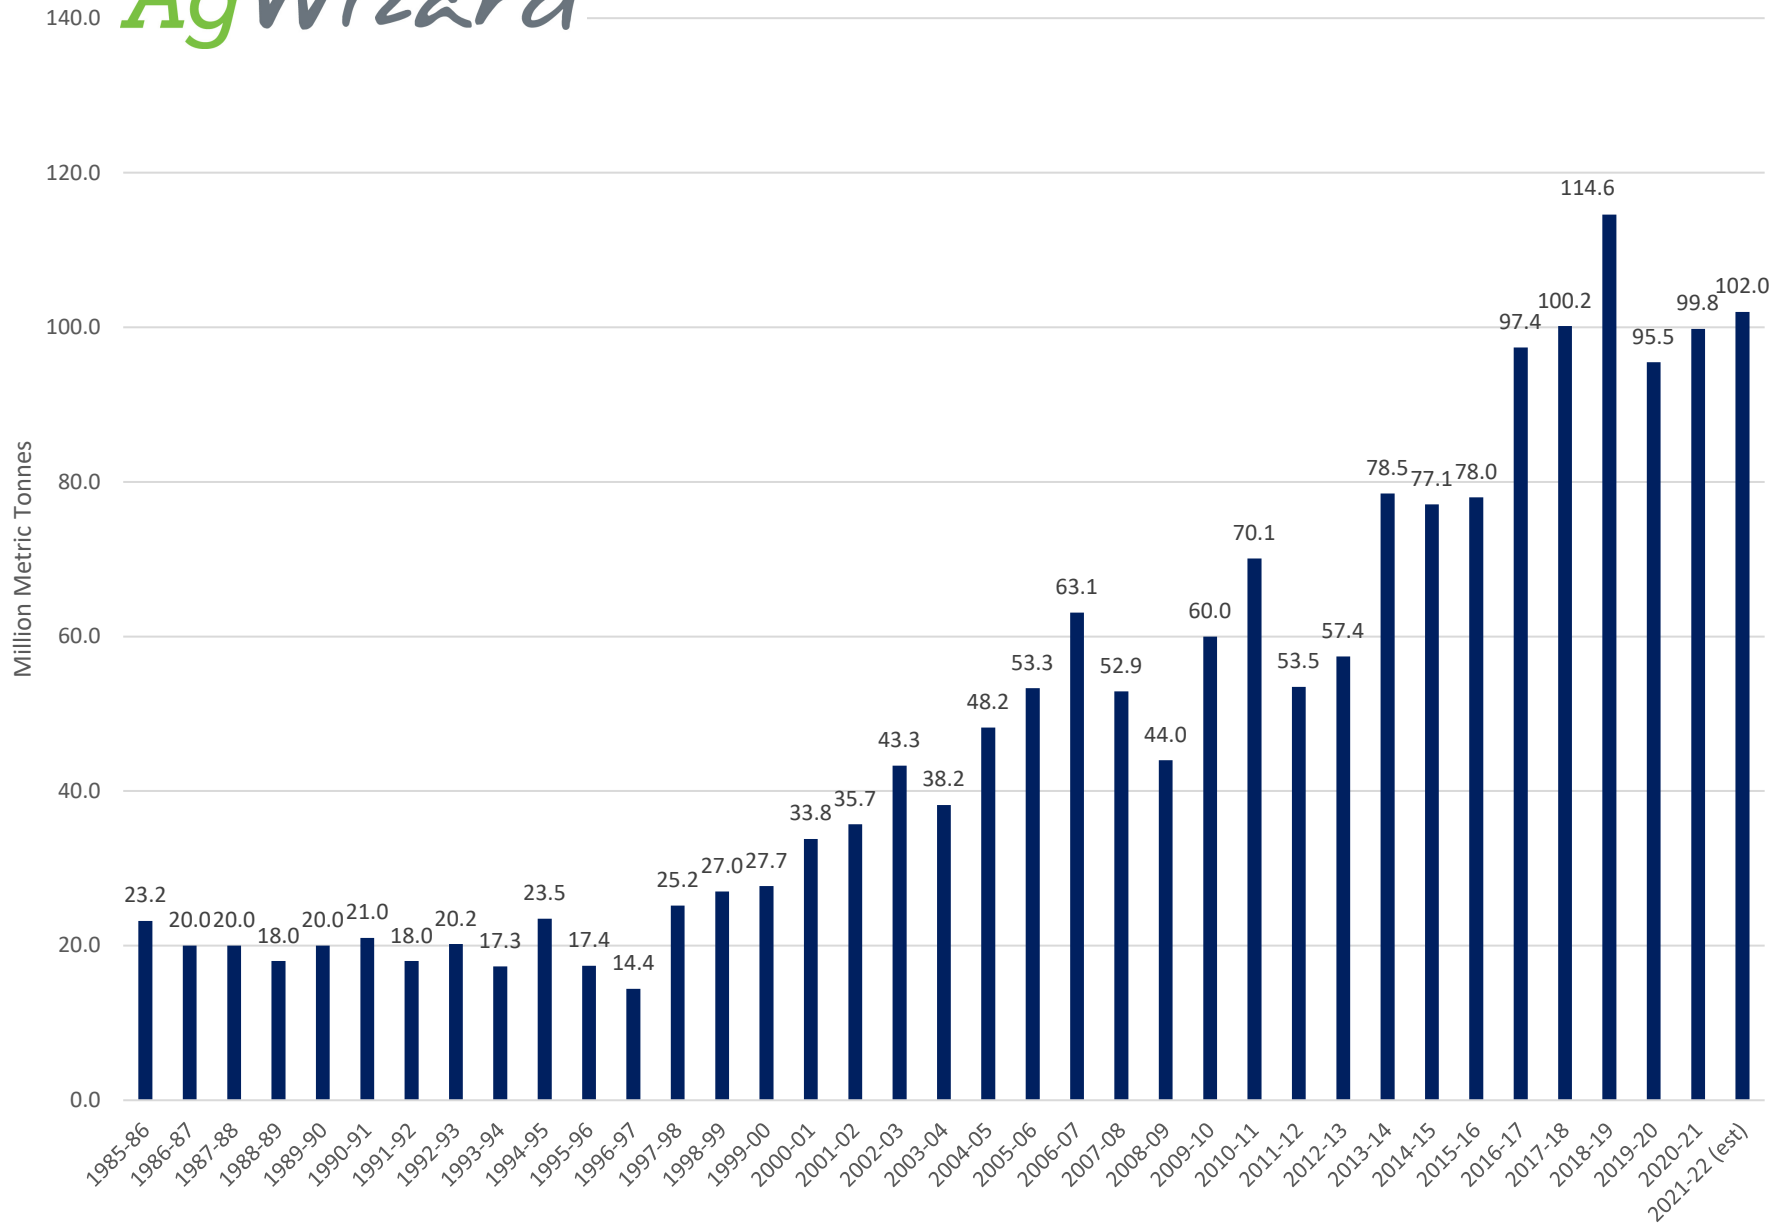

U.S. Wheat Carryout

U.S. Wheat Production

U.S. Wheat Usage

U.S. Wheat Exports

U.S. Wheat Production & Use

U.S. Wheat Usage Exports as a % of Use

U.S. Exports Corn vs. Soybeans vs. Wheat

World Corn Carryout in Days Supply

World Corn Total Carryout

World Corn Usage

World Soybean Carryout in Days Supply

World Soybeans Total Carryout

World Soybean Usage

World Wheat Carryout in Days Supply

World Wheat Total Carryout

World Wheat Usage

World Corn + Wheat + Soybean Usage