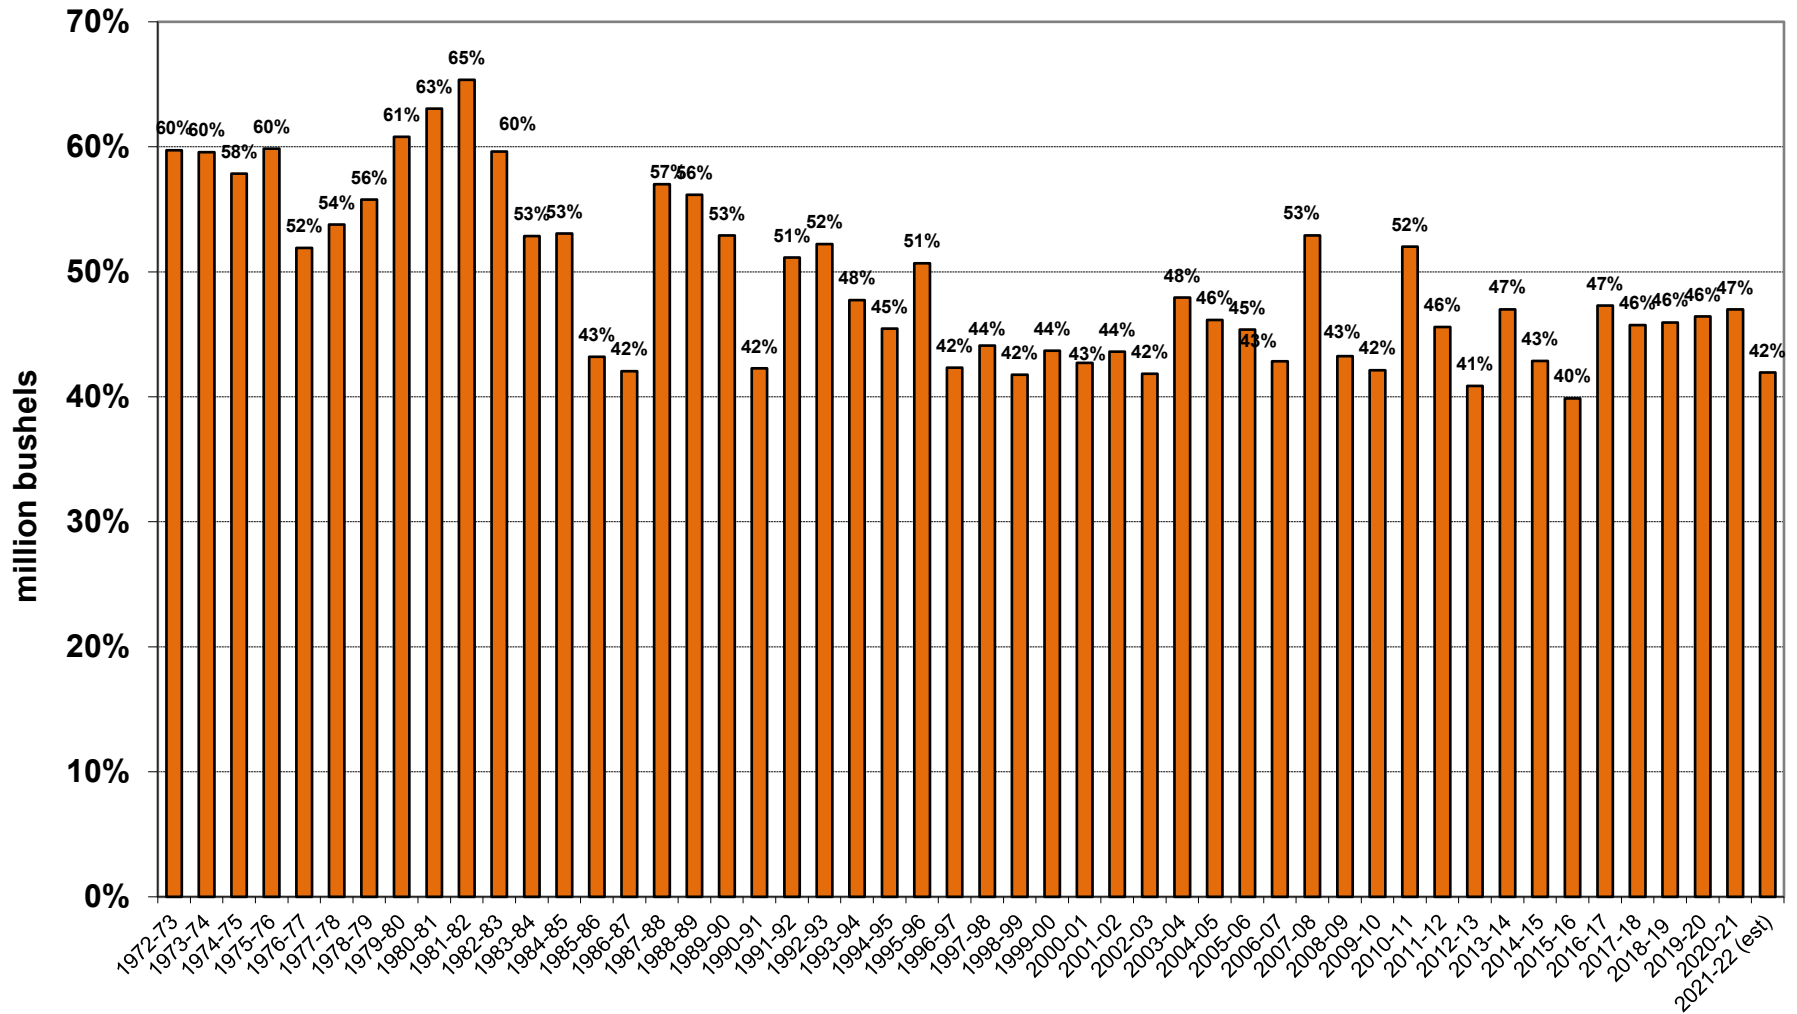

U.S. Wheat Carryout

U.S. Wheat Production

U.S. Wheat Usage

U.S. Wheat Exports

U.S. Wheat Production & Use

U.S. Wheat Usage Exports as a % of Use

U.S. Exports Corn vs. Soybeans vs. Wheat

World Corn Carryout in Days Supply