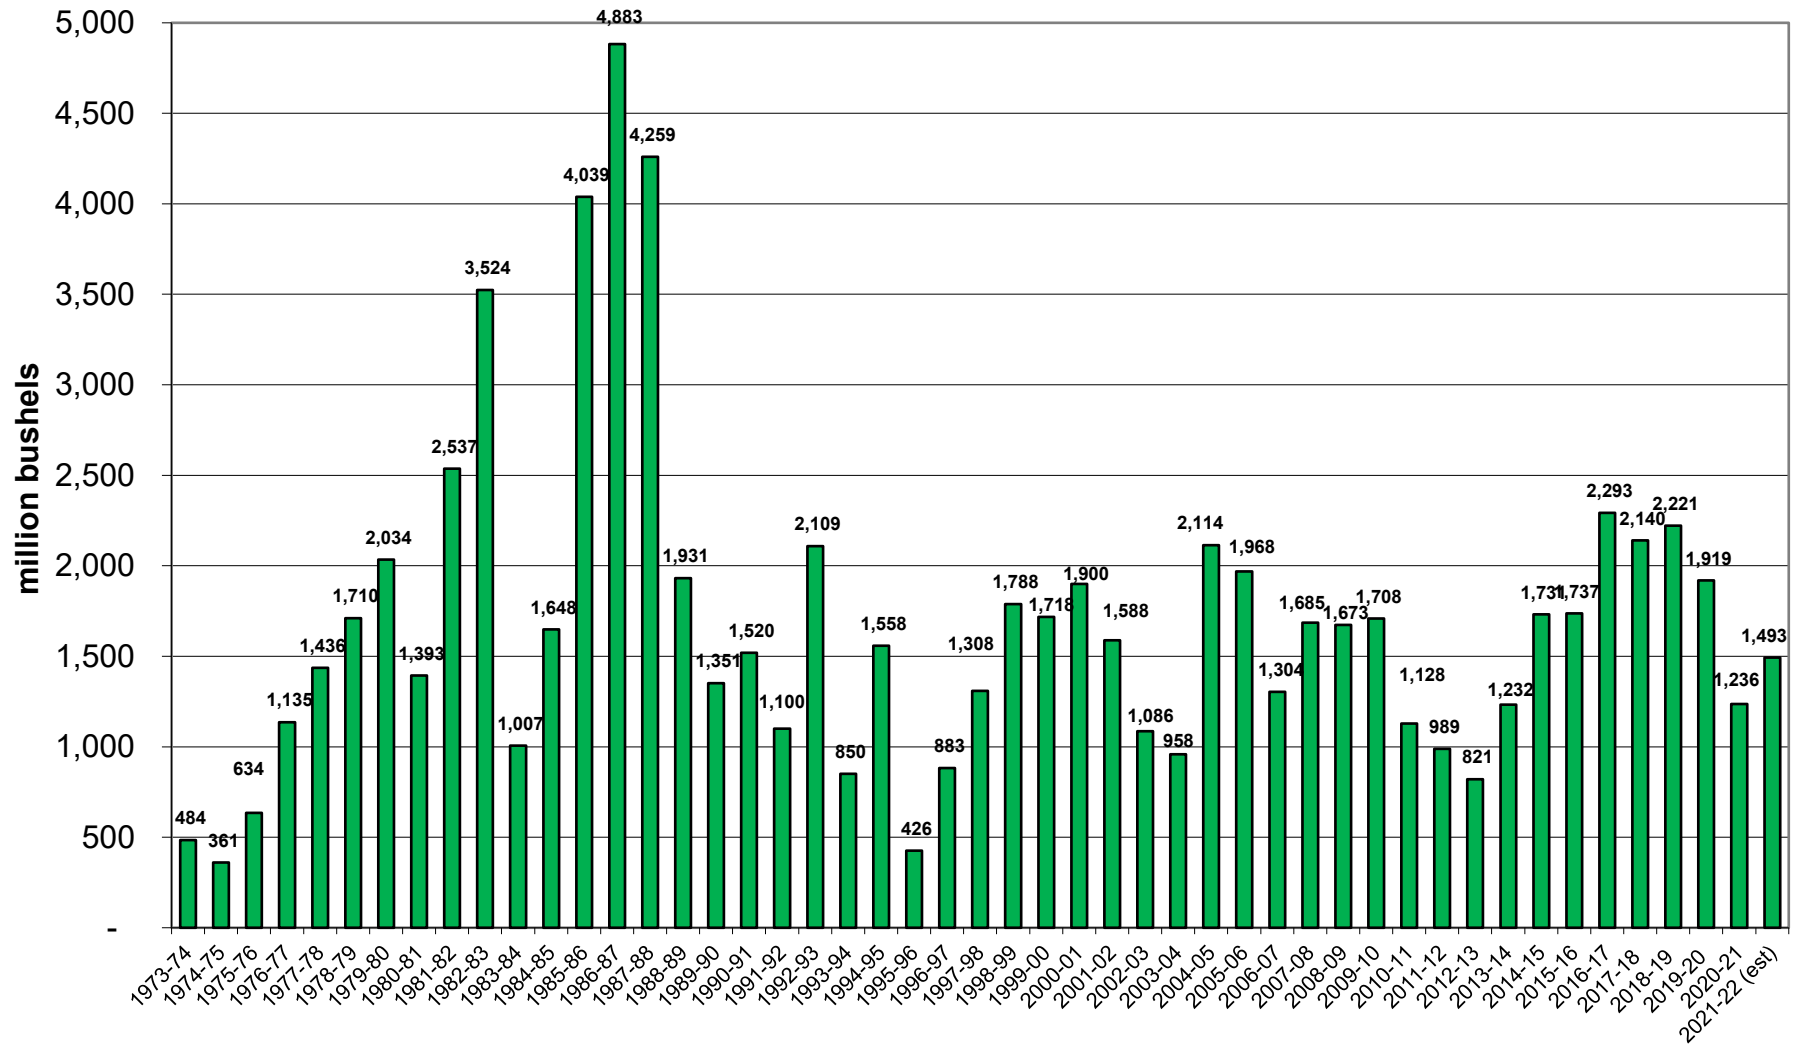

U.S. Corn Carryout in Days Supply

U.S. Corn Carryout

U.S. Corn Production

U.S. Corn Usage

U.S. Corn Exports Since 1973

U.S. Corn for Ethanol Use

U.S. Corn Usage & Production

U.S. Corn Exports as % of Total Use

U.S. Soybean Carryout in Days Supply

U.S. Soybean Carryout

U.S. Soybean Production

U.S. Soybean Usage

U.S. Soybean Exports

U.S. Soybean Production & Use

U.S. Soybean Usage - Exports as a % of Use

U.S. Wheat Carryout in Days Supply

U.S. Wheat Carryout

U.S. Wheat Production

U.S. Wheat Usage

U.S. Wheat Exports

U.S. Wheat Production & Use

U.S. Wheat Usage Exports as a % of Use

U.S. Exports Corn vs. Soybeans vs. Wheat

World Corn Carryout in Days Supply