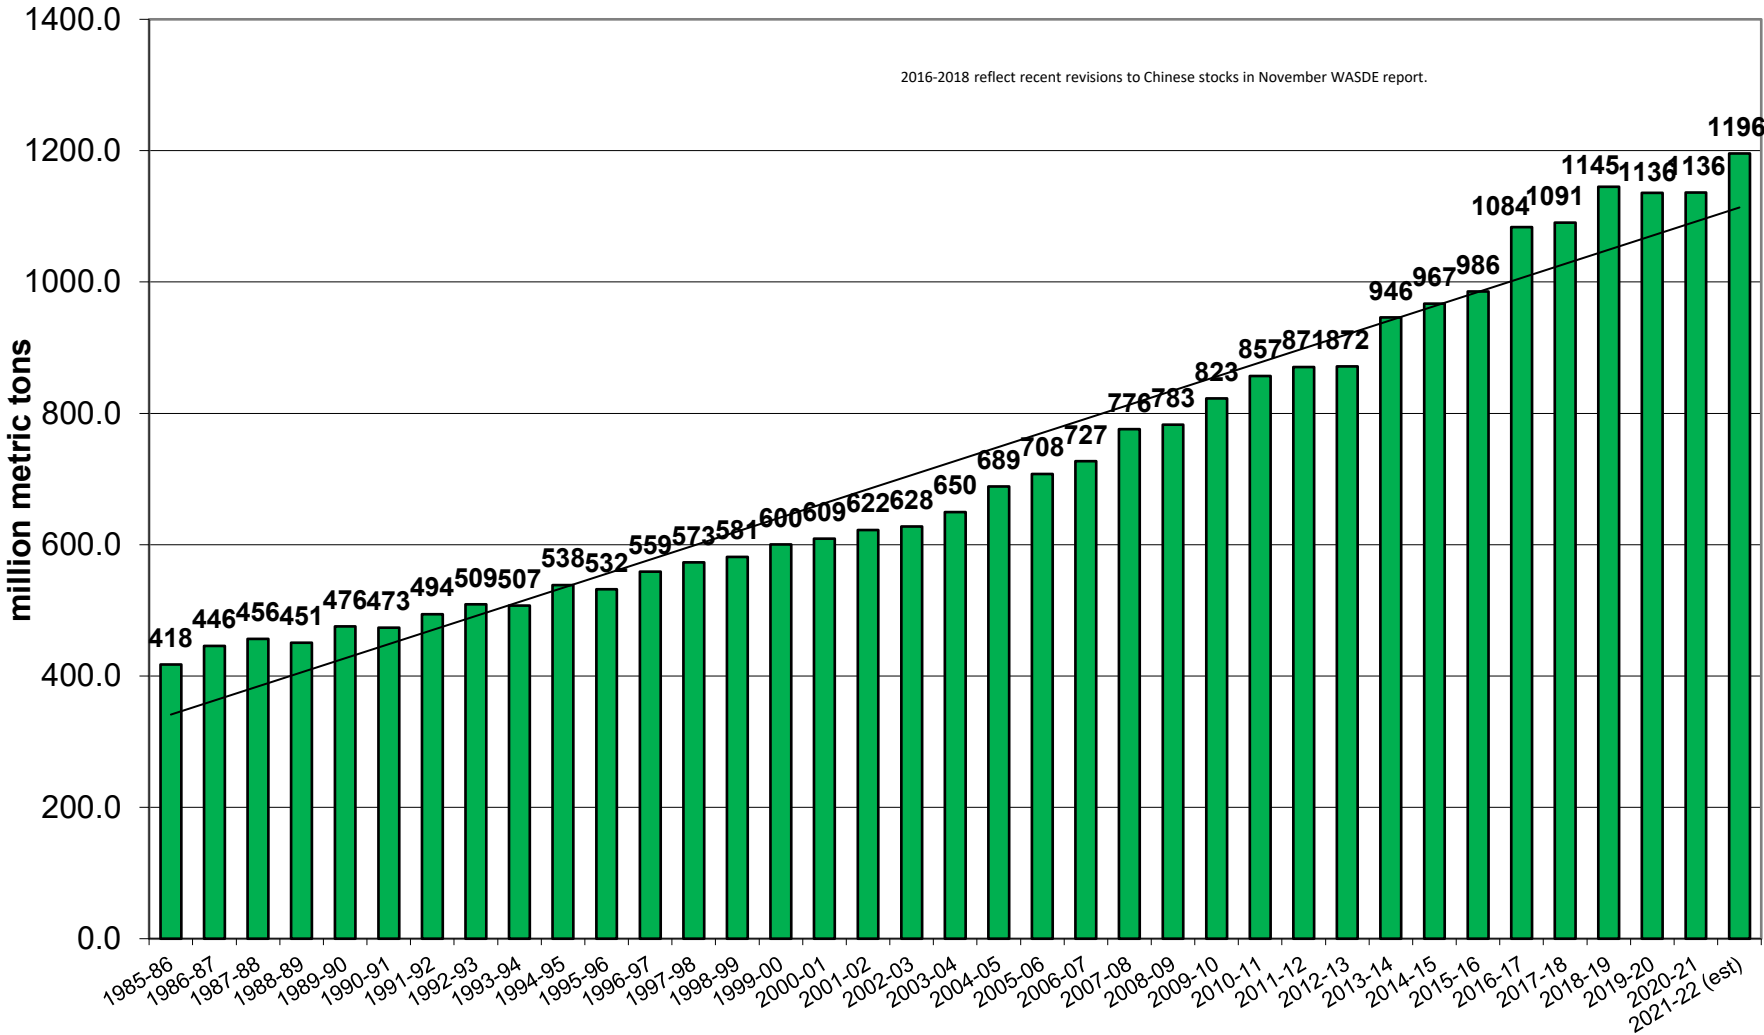

World Corn Usage