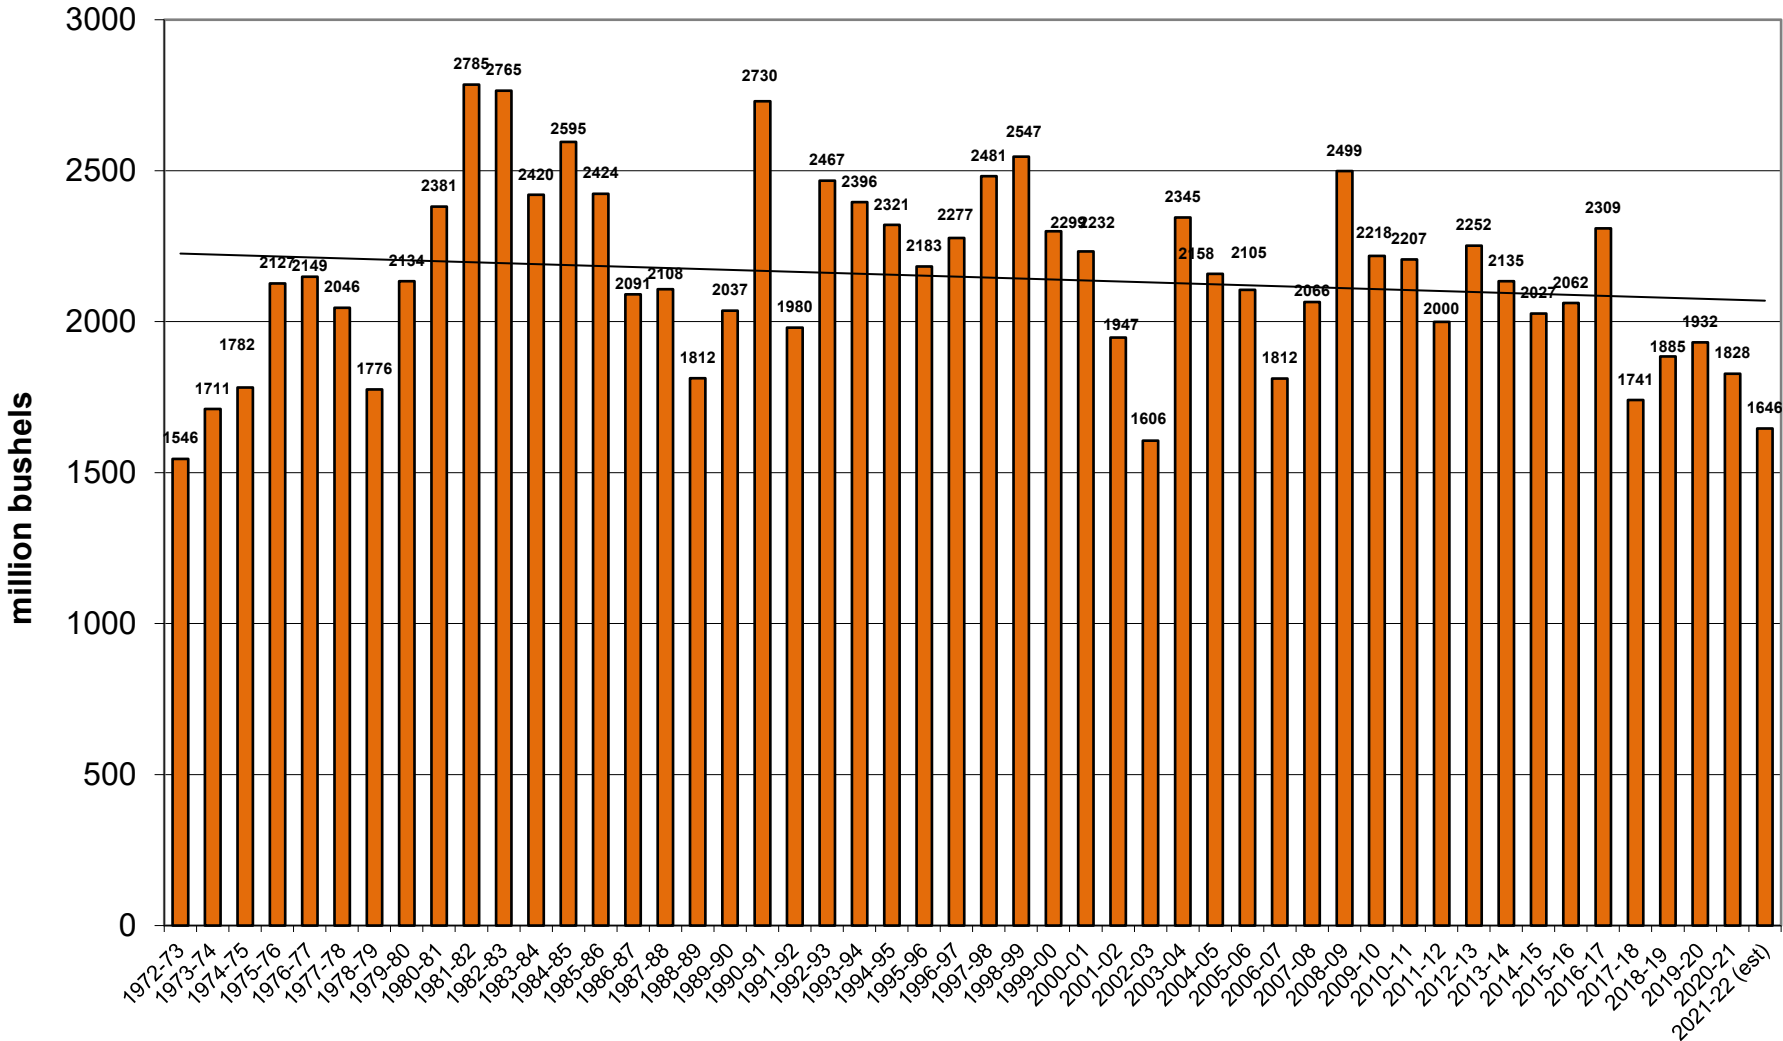

U.S. Corn Carryout in Days Supply

U.S. Corn Carryout

U.S. Corn Production

U.S. Corn Usage

U.S. Corn Exports Since 1973

U.S. Corn for Ethanol Use

U.S. Corn Usage & Production

U.S. Corn Exports as % of Total Use

U.S. Soybean Carryout in Days Supply

U.S. Soybean Carryout

U.S. Soybean Production

U.S. Soybean Usage

U.S. Soybean Exports

U.S. Soybean Production & Use

U.S. Soybean Usage - Exports as a % of Use

U.S. Wheat Carryout in Days Supply

U.S. Wheat Carryout

U.S. Wheat Production

U.S. Wheat Usage

U.S. Wheat Exports

U.S. Wheat Production & Use

U.S. Wheat Usage Exports as a % of Use

U.S. Exports Corn vs. Soybeans vs. Wheat

World Corn Carryout in Days Supply