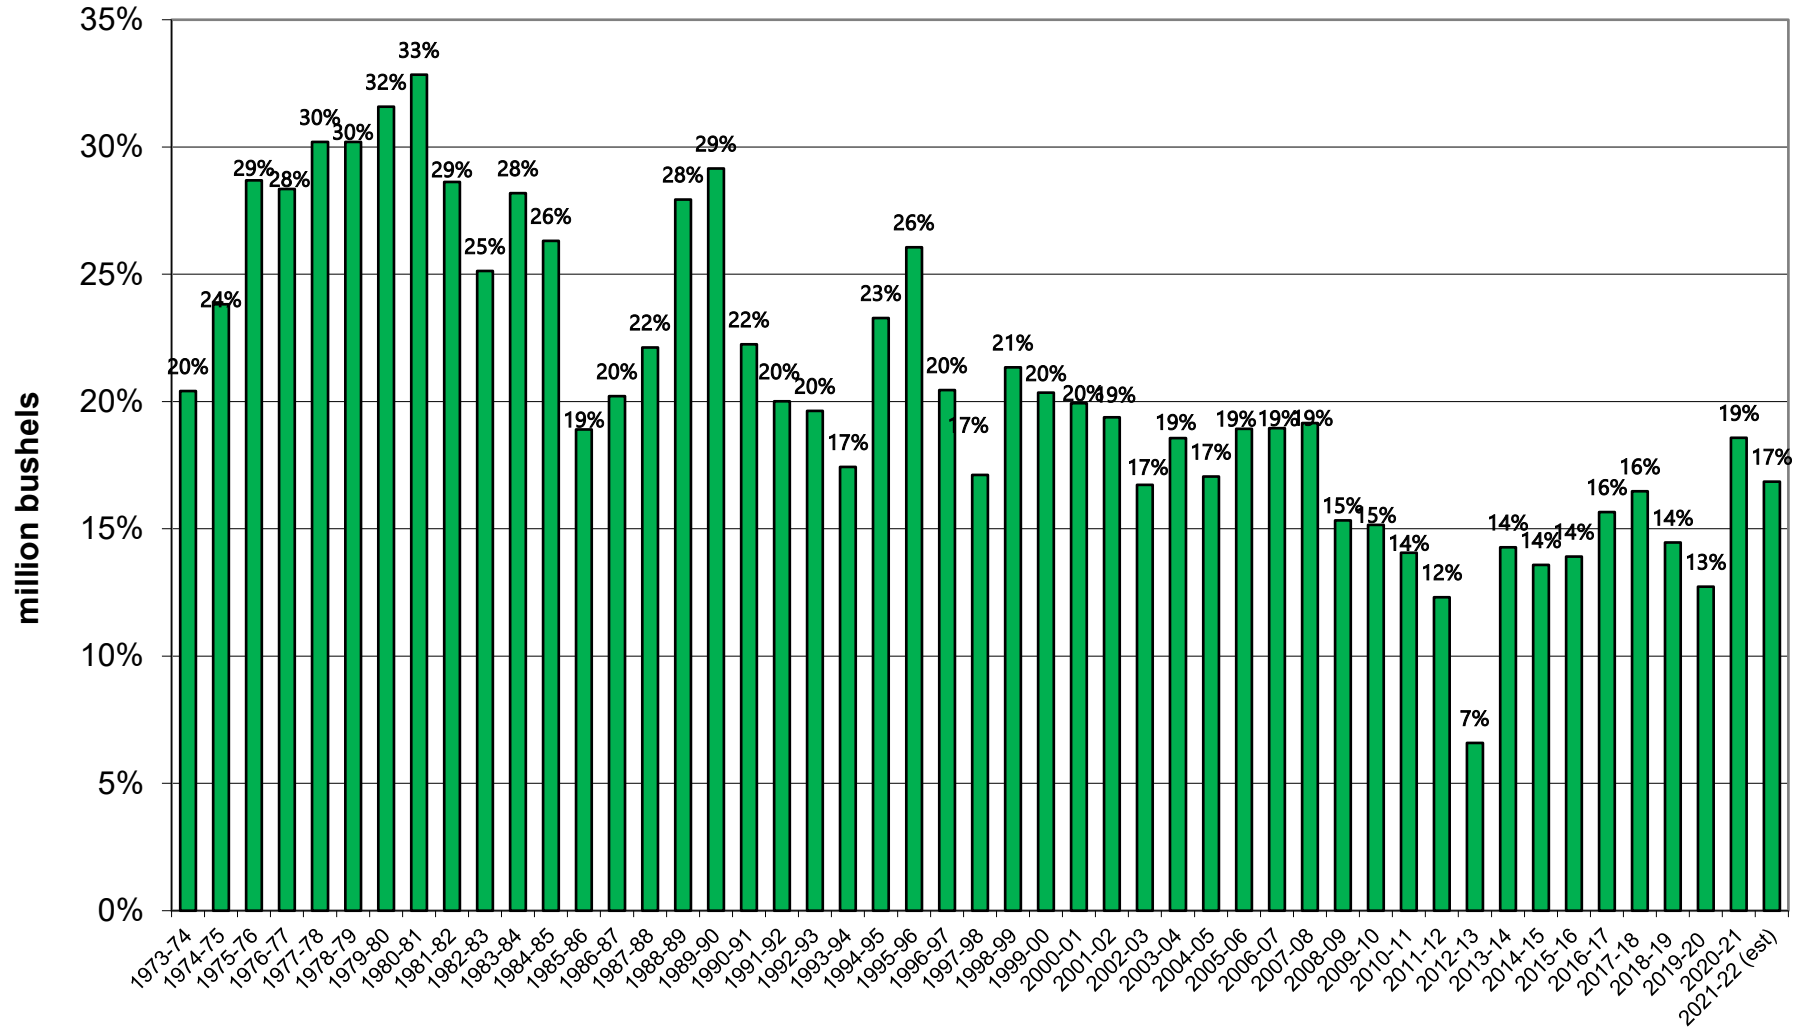

U.S. Corn Carryout in Days Supply

U.S. Corn Carryout

U.S. Corn Production

U.S. Corn Usage

U.S. Corn Exports Since 1973

U.S. Corn for Ethanol Use

U.S. Corn Usage & Production

U.S. Corn Exports as % of Total Use

U.S. Soybean Carryout in Days Supply

U.S. Soybean Carryout

U.S. Soybean Production

U.S. Soybean Usage

U.S. Soybean Exports

U.S. Soybean Production & Use

U.S. Soybean Usage - Exports as a % of Use

U.S. Wheat Carryout in Days Supply