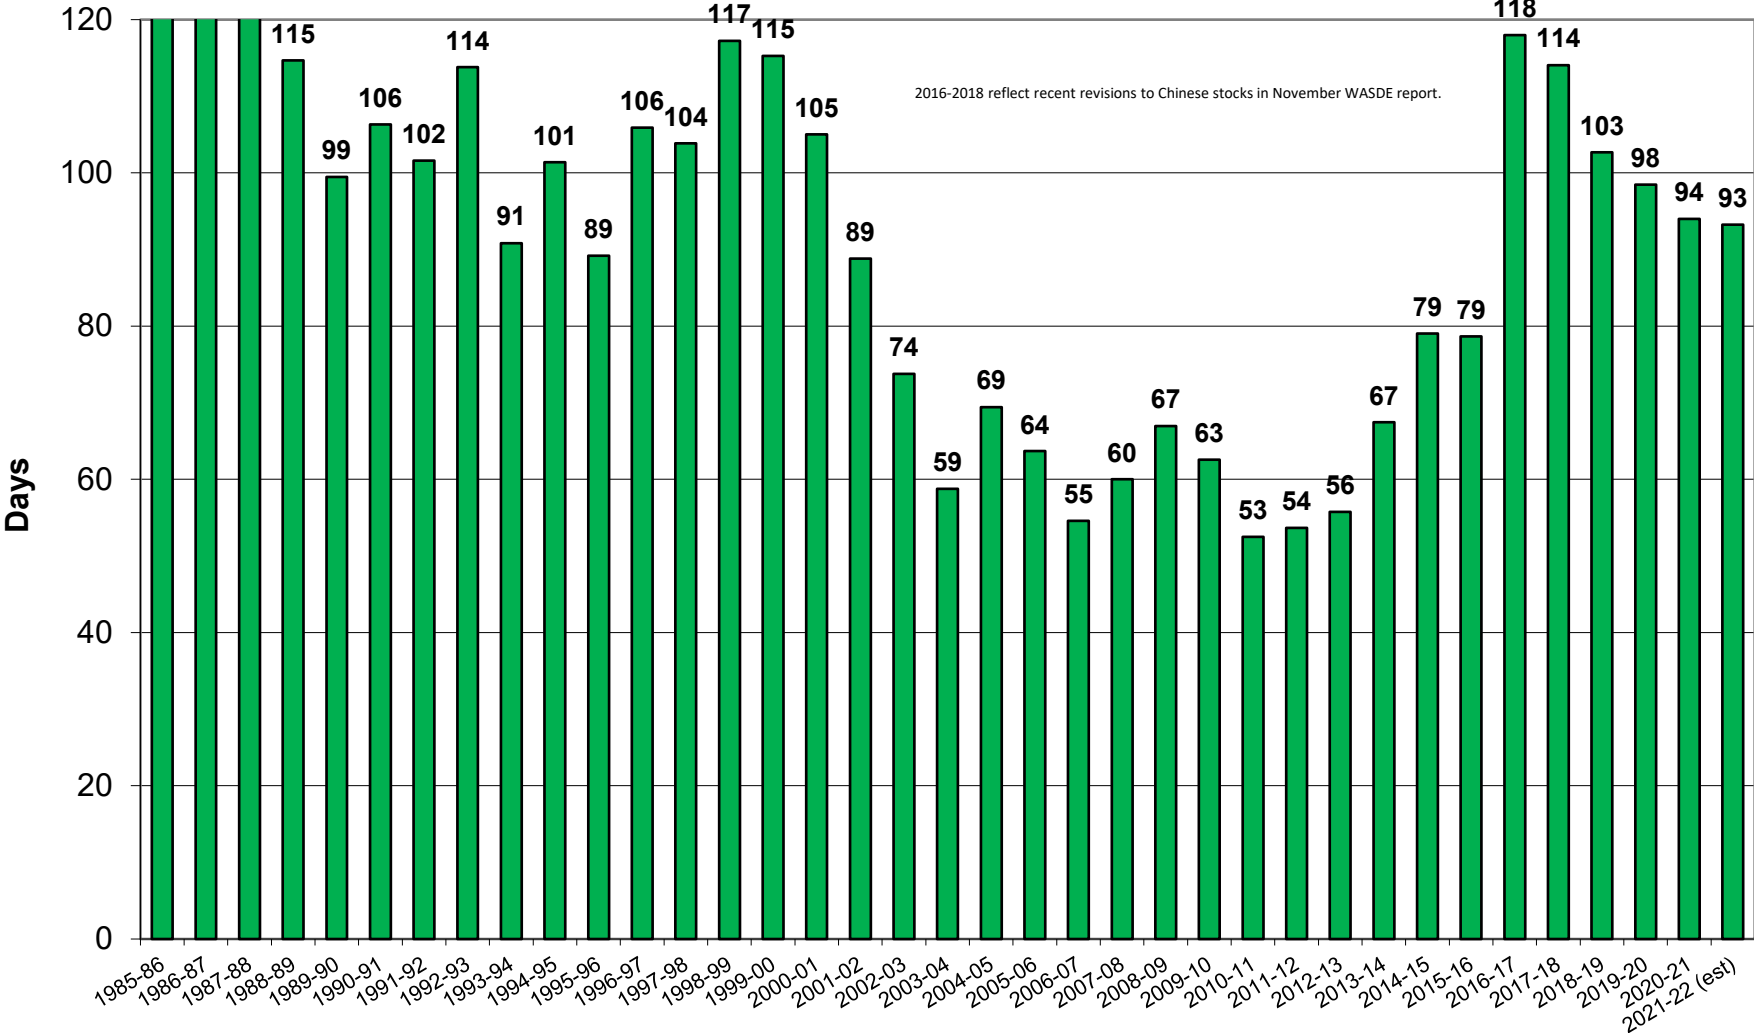

U.S. Corn Carryout in Days Supply

U.S. Corn Carryout

U.S. Corn Production

U.S. Corn Usage

U.S. Corn Exports Since 1973

U.S. Corn for Ethanol Use

U.S. Corn Usage & Production

U.S. Corn Exports as % of Total Use

U.S. Soybean Carryout in Days Supply

U.S. Soybean Carryout

U.S. Soybean Production

U.S. Soybean Usage

U.S. Soybean Exports

U.S. Soybean Production & Use

U.S. Soybean Usage - Exports as a % of Use

U.S. Wheat Carryout in Days Supply

U.S. Wheat Carryout

U.S. Wheat Production

U.S. Wheat Usage

U.S. Wheat Exports

U.S. Wheat Production & Use

U.S. Wheat Usage Exports as a % of Use

U.S. Exports Corn vs. Soybeans vs. Wheat

World Corn Carryout in Days Supply

World Corn Total Carryout

World Corn Usage

World Soybean Carryout in Days Supply

World Soybeans Total Carryout

World Soybean Usage

World Wheat Carryout in Days Supply

World Wheat Total Carryout

World Wheat Usage