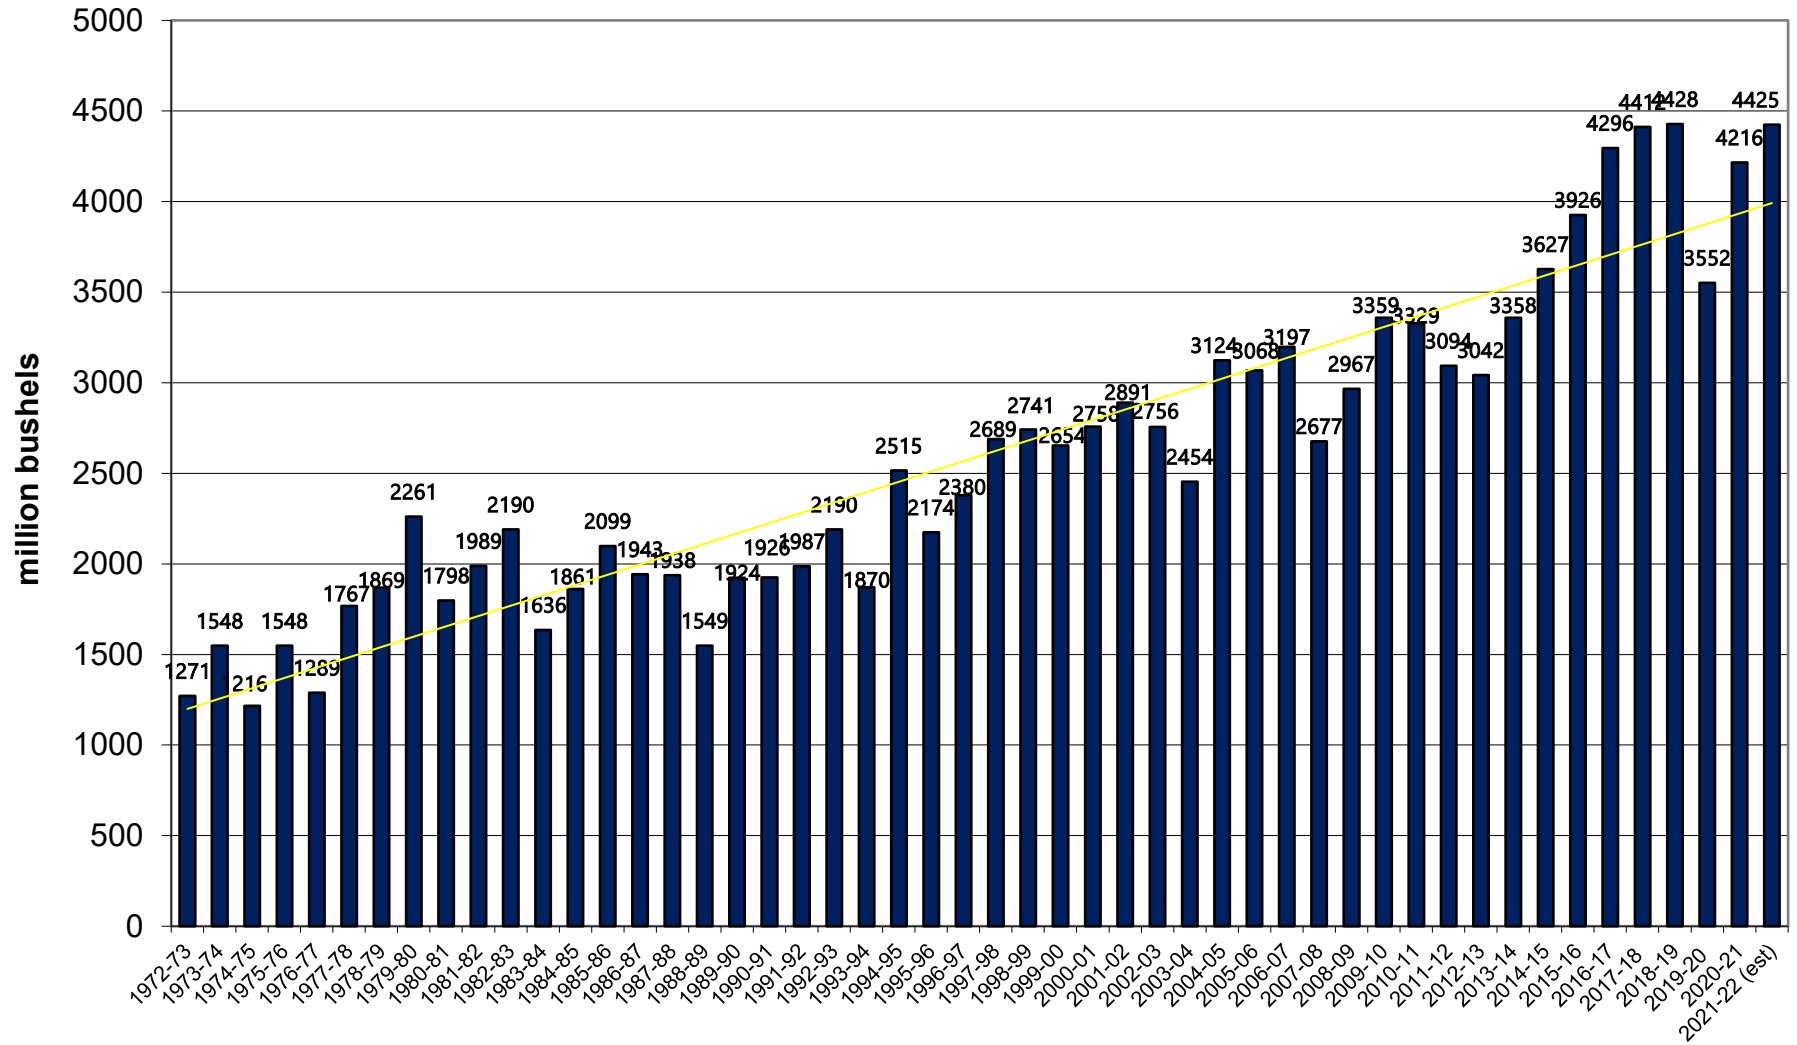

U.S. Corn Carryout in Days Supply

U.S. Corn Carryout

U.S. Corn Production

U.S. Corn Usage

U.S. Corn Exports Since 1973

U.S. Corn for Ethanol Use

U.S. Corn Usage & Production

U.S. Corn Exports as % of Total Use

U.S. Soybean Carryout in Days Supply

U.S. Soybean Carryout

U.S. Soybean Production

U.S. Soybean Usage

U.S. Soybean Exports

U.S. Soybean Production & Use

U.S. Soybean Usage - Exports as a % of Use

U.S. Wheat Carryout in Days Supply