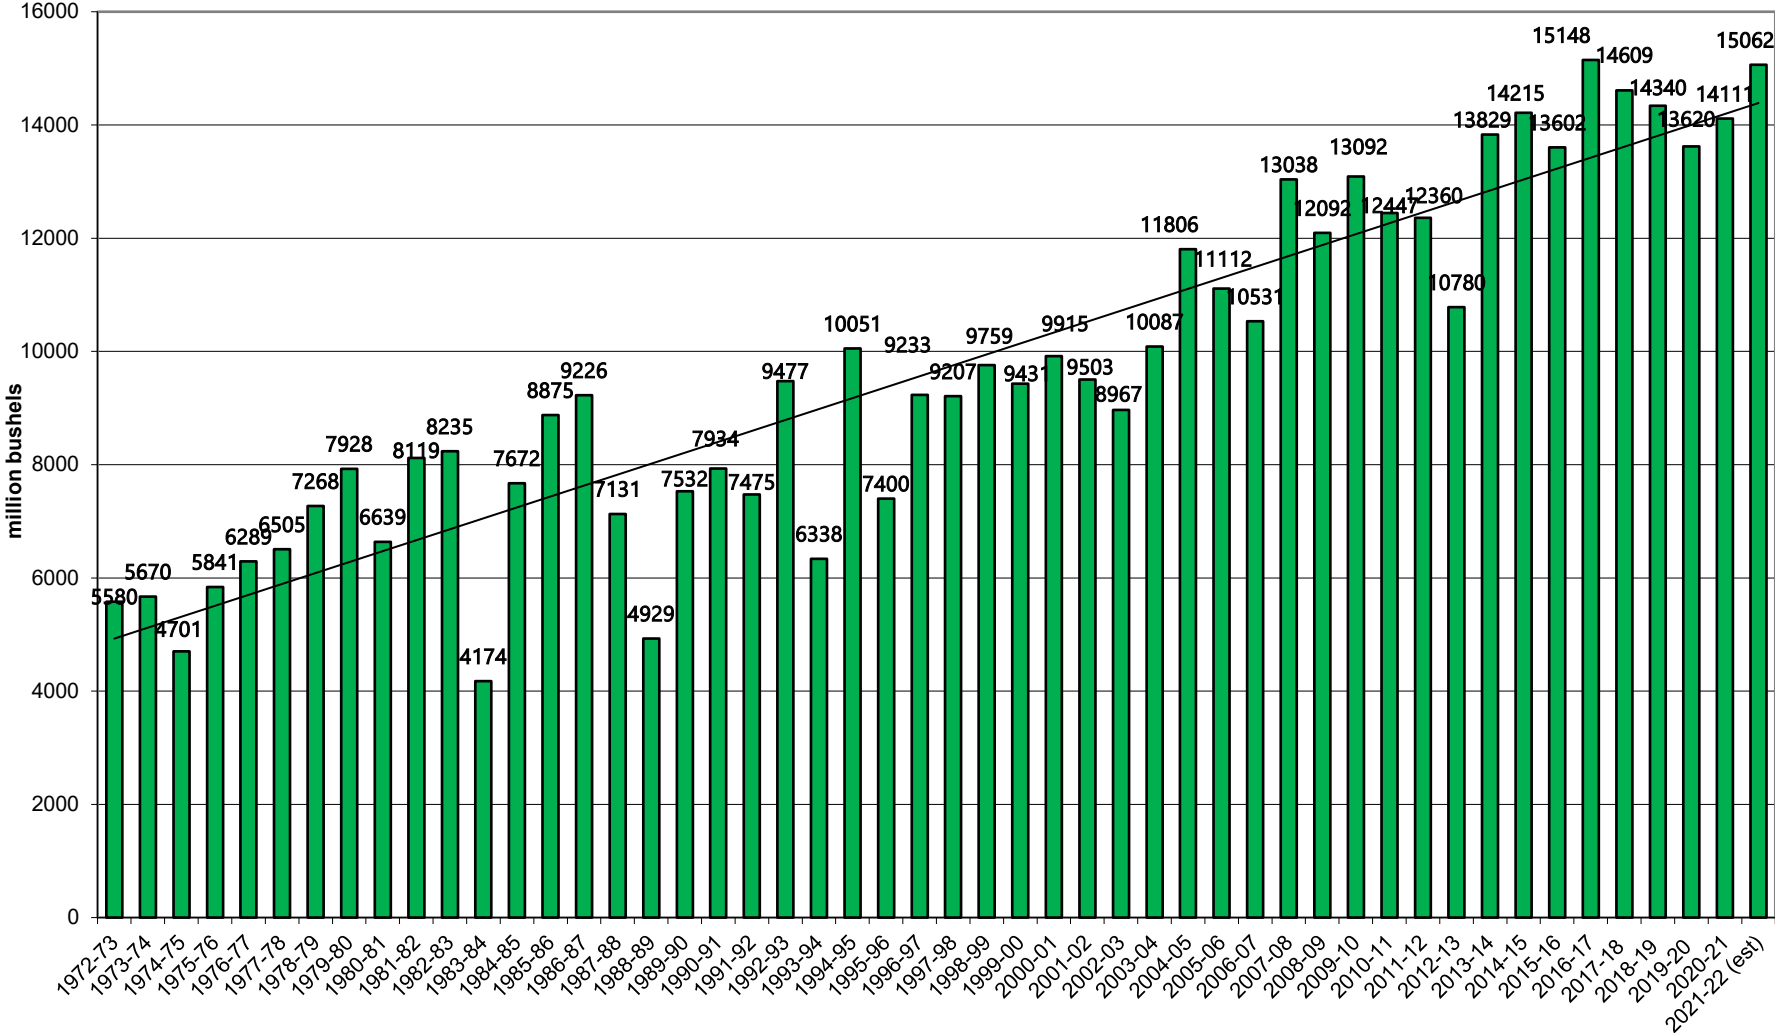

U.S. Corn Carryout in Days Supply

U.S. Corn Carryout

U.S. Corn Production

U.S. Corn Usage

U.S. Corn Exports Since 1973

U.S. Corn for Ethanol Use

U.S. Corn Usage & Production

U.S. Corn Exports as % of Total Use

U.S. Soybean Carryout in Days Supply

U.S. Soybean Carryout

U.S. Soybean Production

U.S. Soybean Usage

U.S. Soybean Exports

U.S. Soybean Production & Use

U.S. Soybean Usage - Exports as a % of Use

U.S. Wheat Carryout in Days Supply