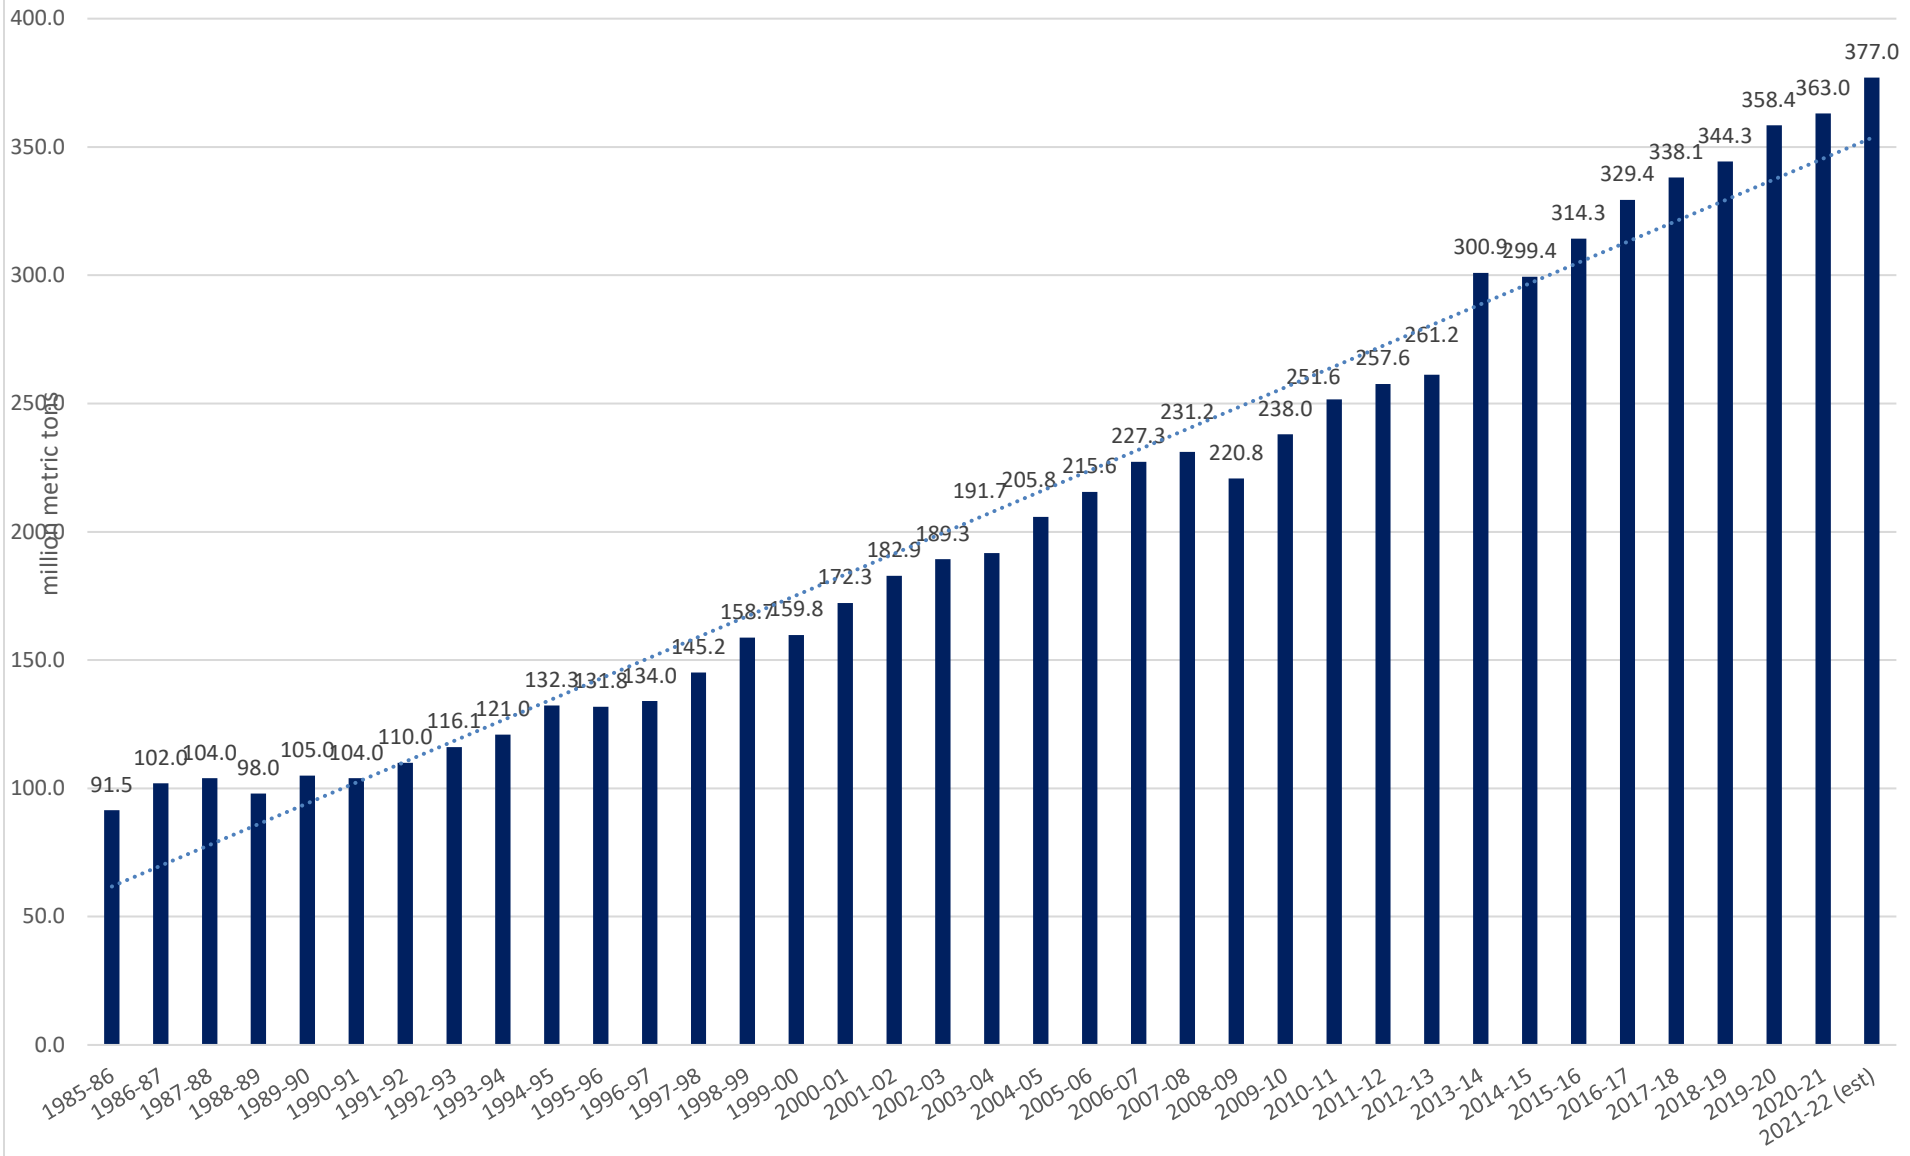

U.S. Corn Carryout in Days Supply

U.S. Corn Carryout

U.S. Corn Production

U.S. Corn Usage

U.S. Corn Exports Since 1973

U.S. Corn for Ethanol Use

U.S. Corn Usage & Production

U.S. Corn Exports as % of Total Use

U.S. Wheat Carryout

U.S. Wheat Production

U.S. Wheat Usage

U.S. Wheat Exports

U.S. Wheat Production & Use

U.S. Wheat Usage Exports as a % of Use

U.S. Exports Corn vs. Soybeans vs. Wheat

World Corn Carryout in Days Supply

World Corn Total Carryout

World Corn Usage

World Soybean Carryout in Days Supply

World Soybeans Total Carryout

World Soybean Usage

World Wheat Carryout in Days Supply

World Wheat Total Carryout

World Wheat Usage

World Corn + Wheat + Soybean Usage