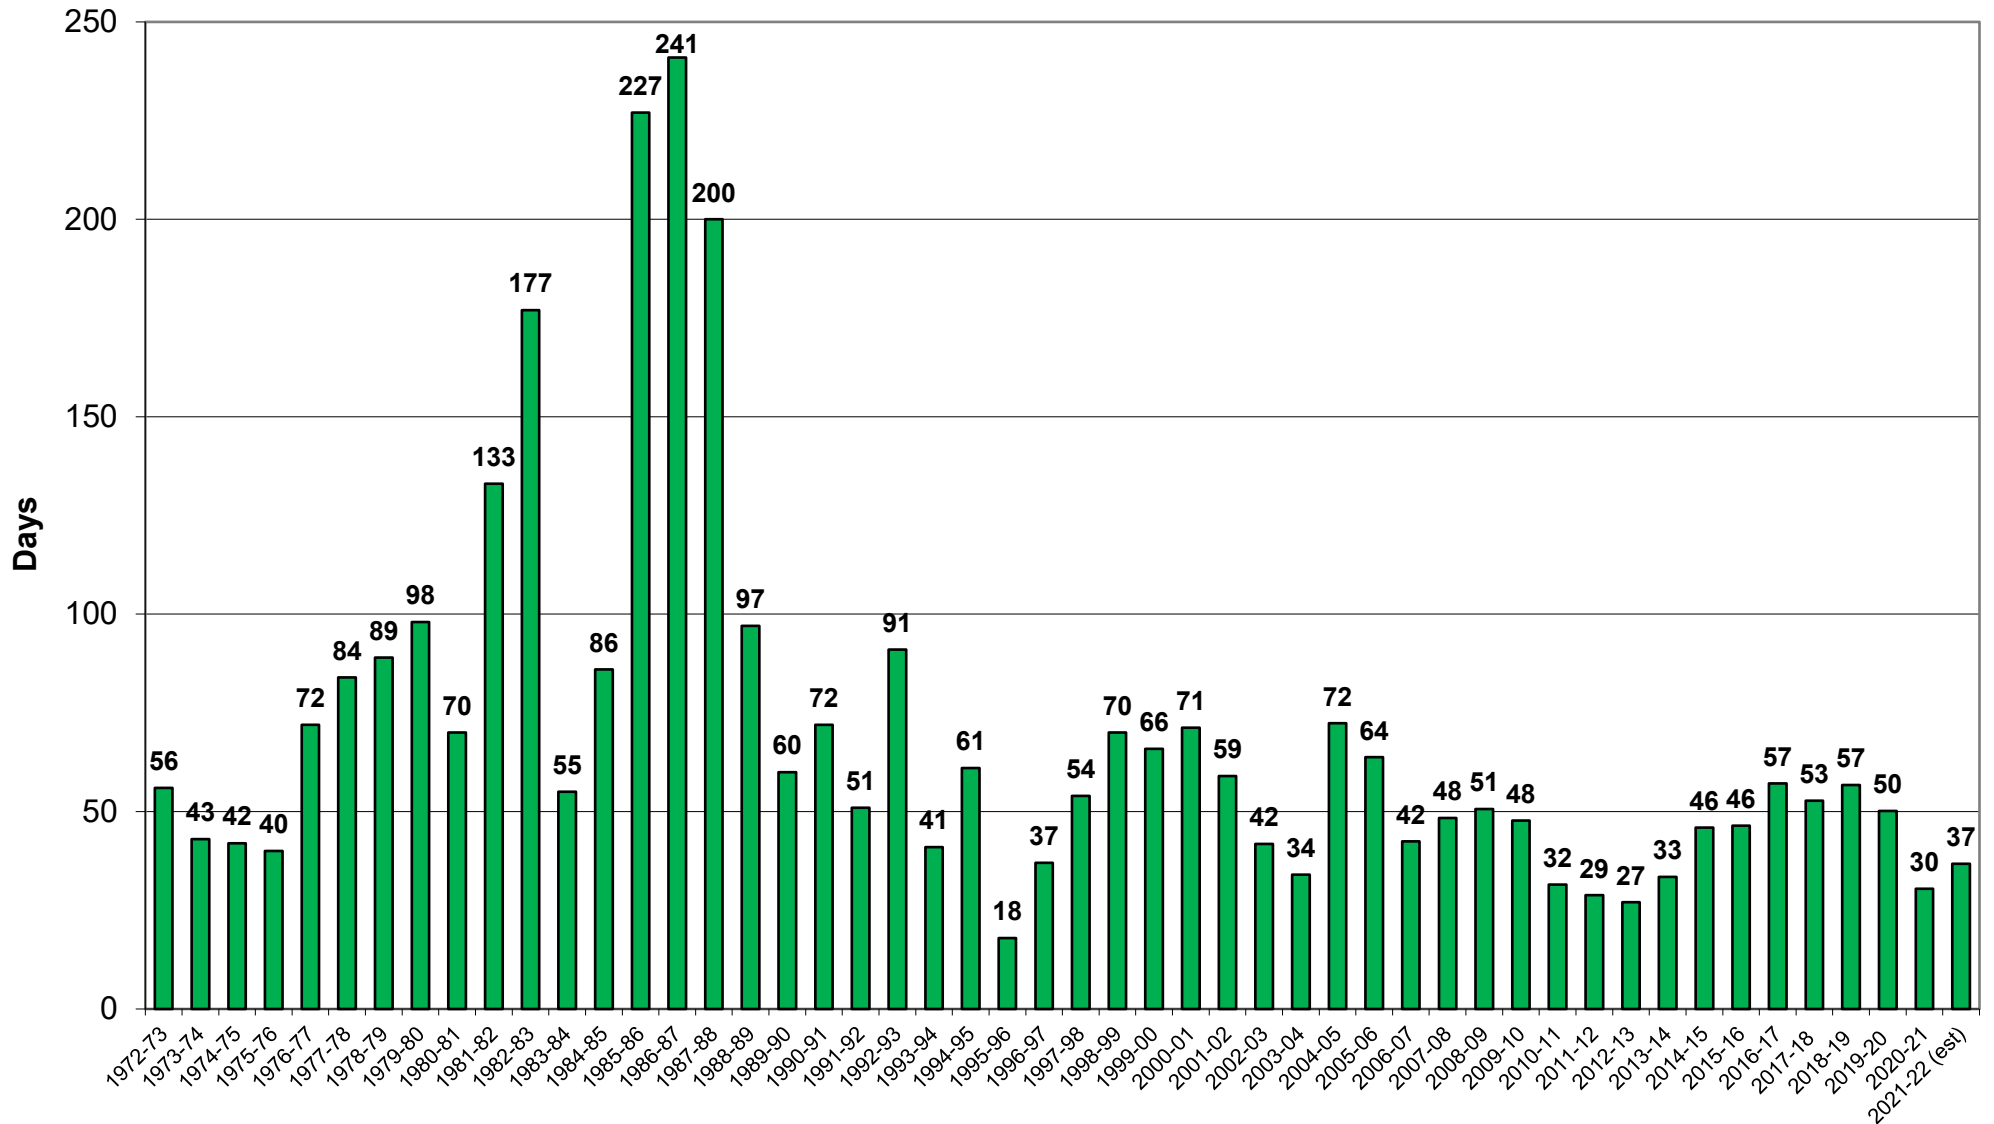

U.S. Corn Carryout in Days Supply

U.S. Corn Carryout

U.S. Corn Production

U.S. Corn Usage

U.S. Corn Exports Since 1973

U.S. Corn for Ethanol Use

U.S. Corn Usage & Production

U.S. Corn Exports as % of Total Use

U.S. Soybean Carryout in Days Supply

U.S. Soybean Carryout

U.S. Soybean Production

U.S. Soybean Usage

U.S. Soybean Exports

U.S. Soybean Production & Use

U.S. Soybean Usage - Exports as a % of Use

U.S. Wheat Carryout in Days Supply