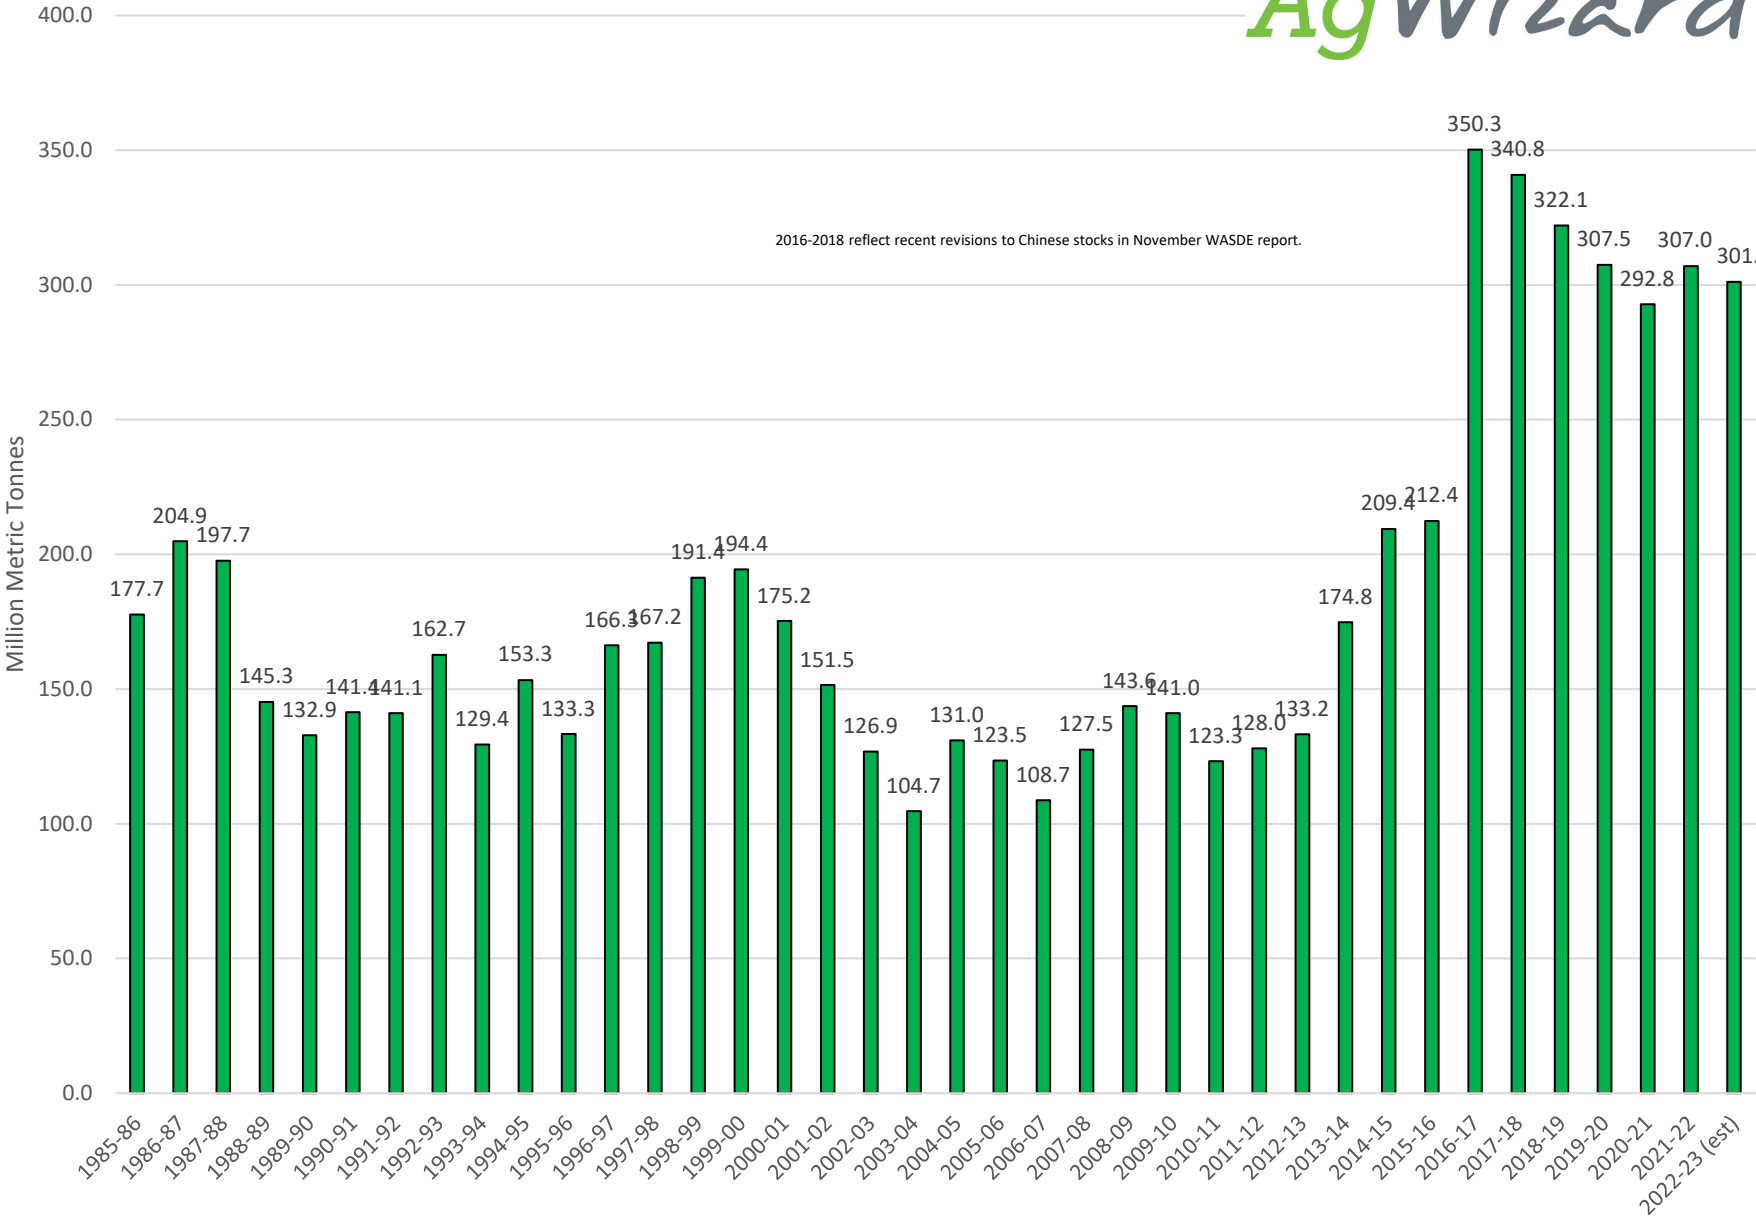

U.S. Corn Carryout in Days Supply

U.S. Corn Carryout

U.S. Corn Production

U.S. Corn Usage

U.S. Corn Exports Since 1973

U.S. Corn for Ethanol Use

U.S. Corn Usage & Production

U.S. Corn Exports as % of Total Use

U.S. Soybean Carryout in Days Supply

U.S. Soybean Carryout

U.S. Soybean Production

U.S. Soybean Usage

U.S. Soybean Exports

U.S. Soybean Production & Use

U.S. Soybean Usage - Exports as a % of Use

U.S. Wheat Carryout in Days Supply

U.S. Wheat Carryout

U.S. Wheat Production

U.S. Wheat Usage

U.S. Wheat Exports

U.S. Wheat Production & Use

U.S. Wheat Usage Exports as a % of Use

U.S. Exports Corn vs. Soybeans vs. Wheat

World Corn Carryout in Days Supply

World Corn Total Carryout

World Corn Usage

World Soybean Carryout in Days Supply

World Soybeans Total Carryout

World Soybean Usage

World Wheat Carryout in Days Supply

World Wheat Total Carryout

World Wheat Usage