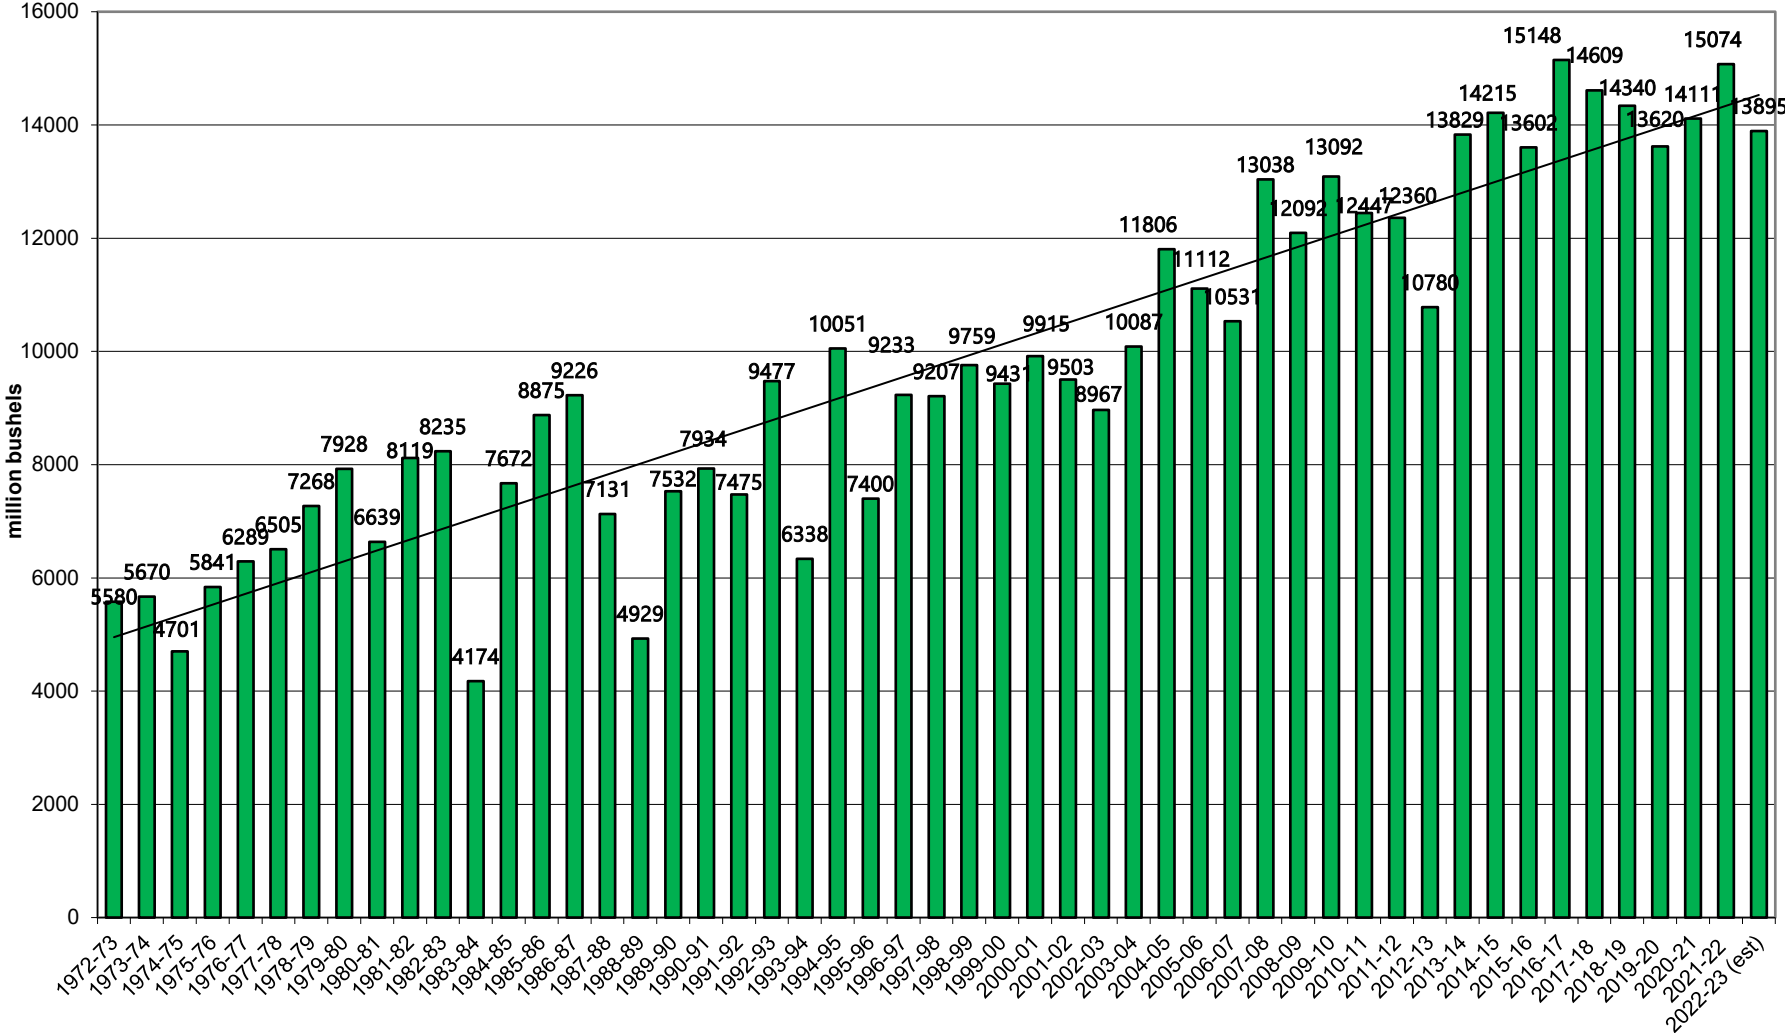

U.S. Corn Carryout in Days Supply

U.S. Corn Carryout

U.S. Corn Production

U.S. Corn Usage

U.S. Corn Exports Since 1973

U.S. Corn for Ethanol Use

U.S. Corn Usage & Production

U.S. Corn Exports as % of Total Use

U.S. Soybean Carryout in Days Supply

U.S. Soybean Carryout

U.S. Soybean Production

U.S. Soybean Usage

U.S. Soybean Exports

U.S. Soybean Production & Use

U.S. Soybean Usage - Exports as a % of Use

U.S. Wheat Carryout in Days Supply