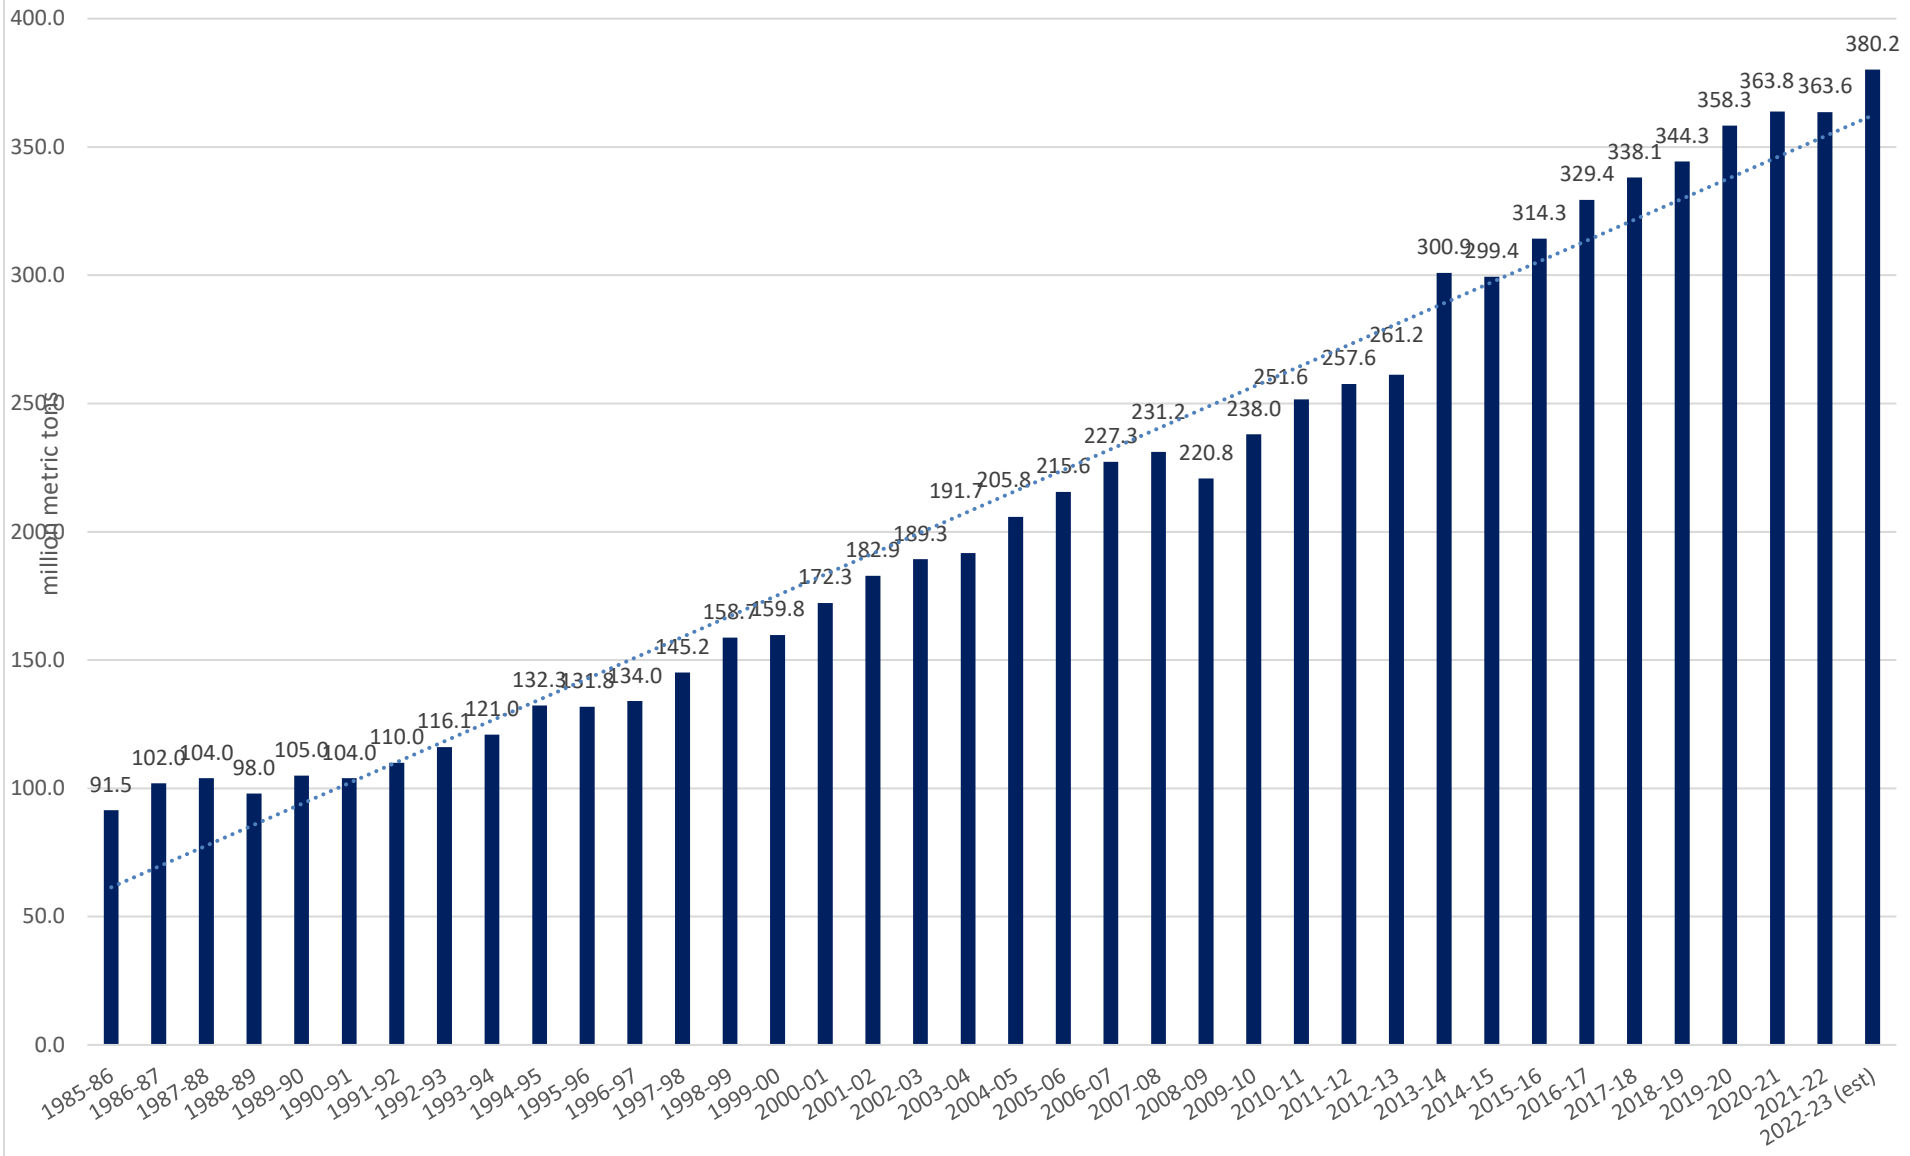

U.S. Wheat Carryout

U.S. Wheat Production

U.S. Wheat Usage

U.S. Wheat Exports

U.S. Wheat Production & Use

U.S. Wheat Usage Exports as a % of Use

U.S. Exports Corn vs. Soybeans vs. Wheat

World Corn Carryout in Days Supply

World Corn Total Carryout

World Corn Usage

World Soybean Carryout in Days Supply

World Soybeans Total Carryout

World Soybean Usage

World Wheat Carryout in Days Supply

World Wheat Total Carryout

World Wheat Usage