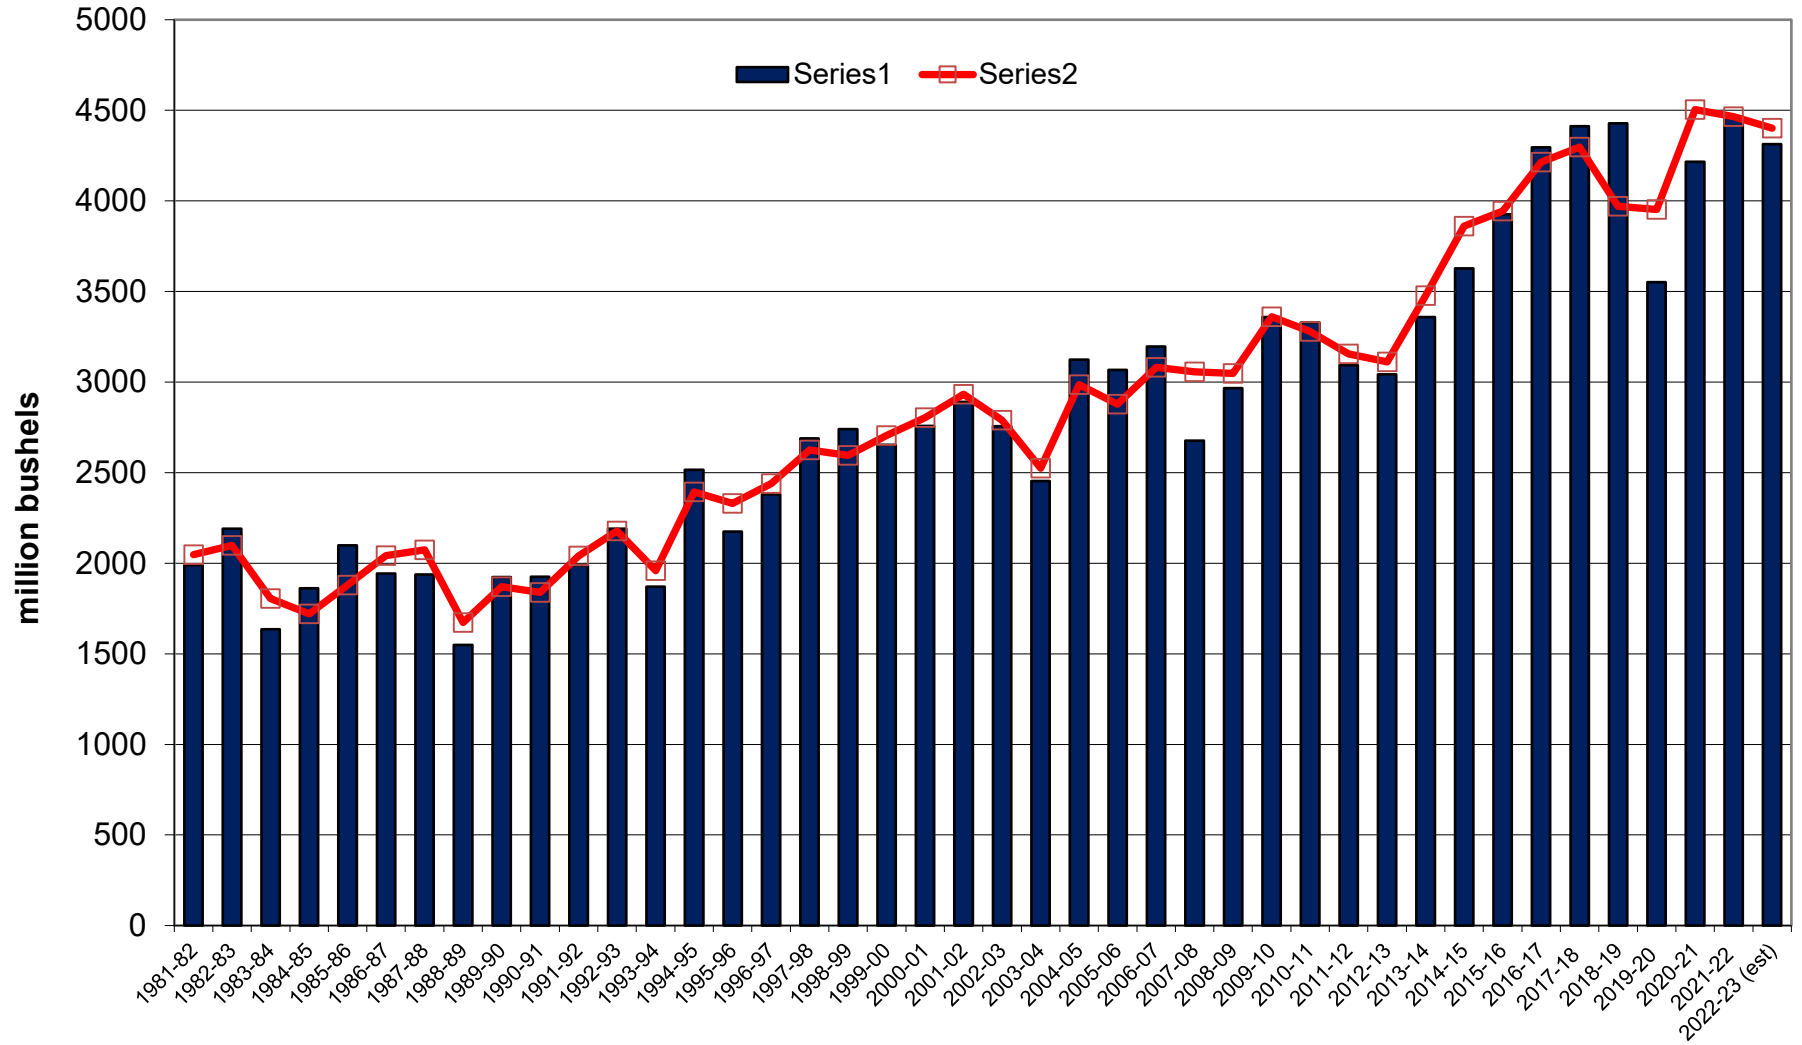

U.S. Corn Carryout in Days Supply

U.S. Corn Carryout

U.S. Corn Production

U.S. Corn Usage

U.S. Corn Exports Since 1973

U.S. Corn for Ethanol Use

U.S. Corn Usage & Production

U.S. Corn Exports as % of Total Use

U.S. Soybean Carryout in Days Supply

U.S. Soybean Carryout

U.S. Soybean Production

U.S. Soybean Usage

U.S. Soybean Exports

U.S. Soybean Production & Use

U.S. Soybean Usage - Exports as a % of Use

U.S. Wheat Carryout in Days Supply