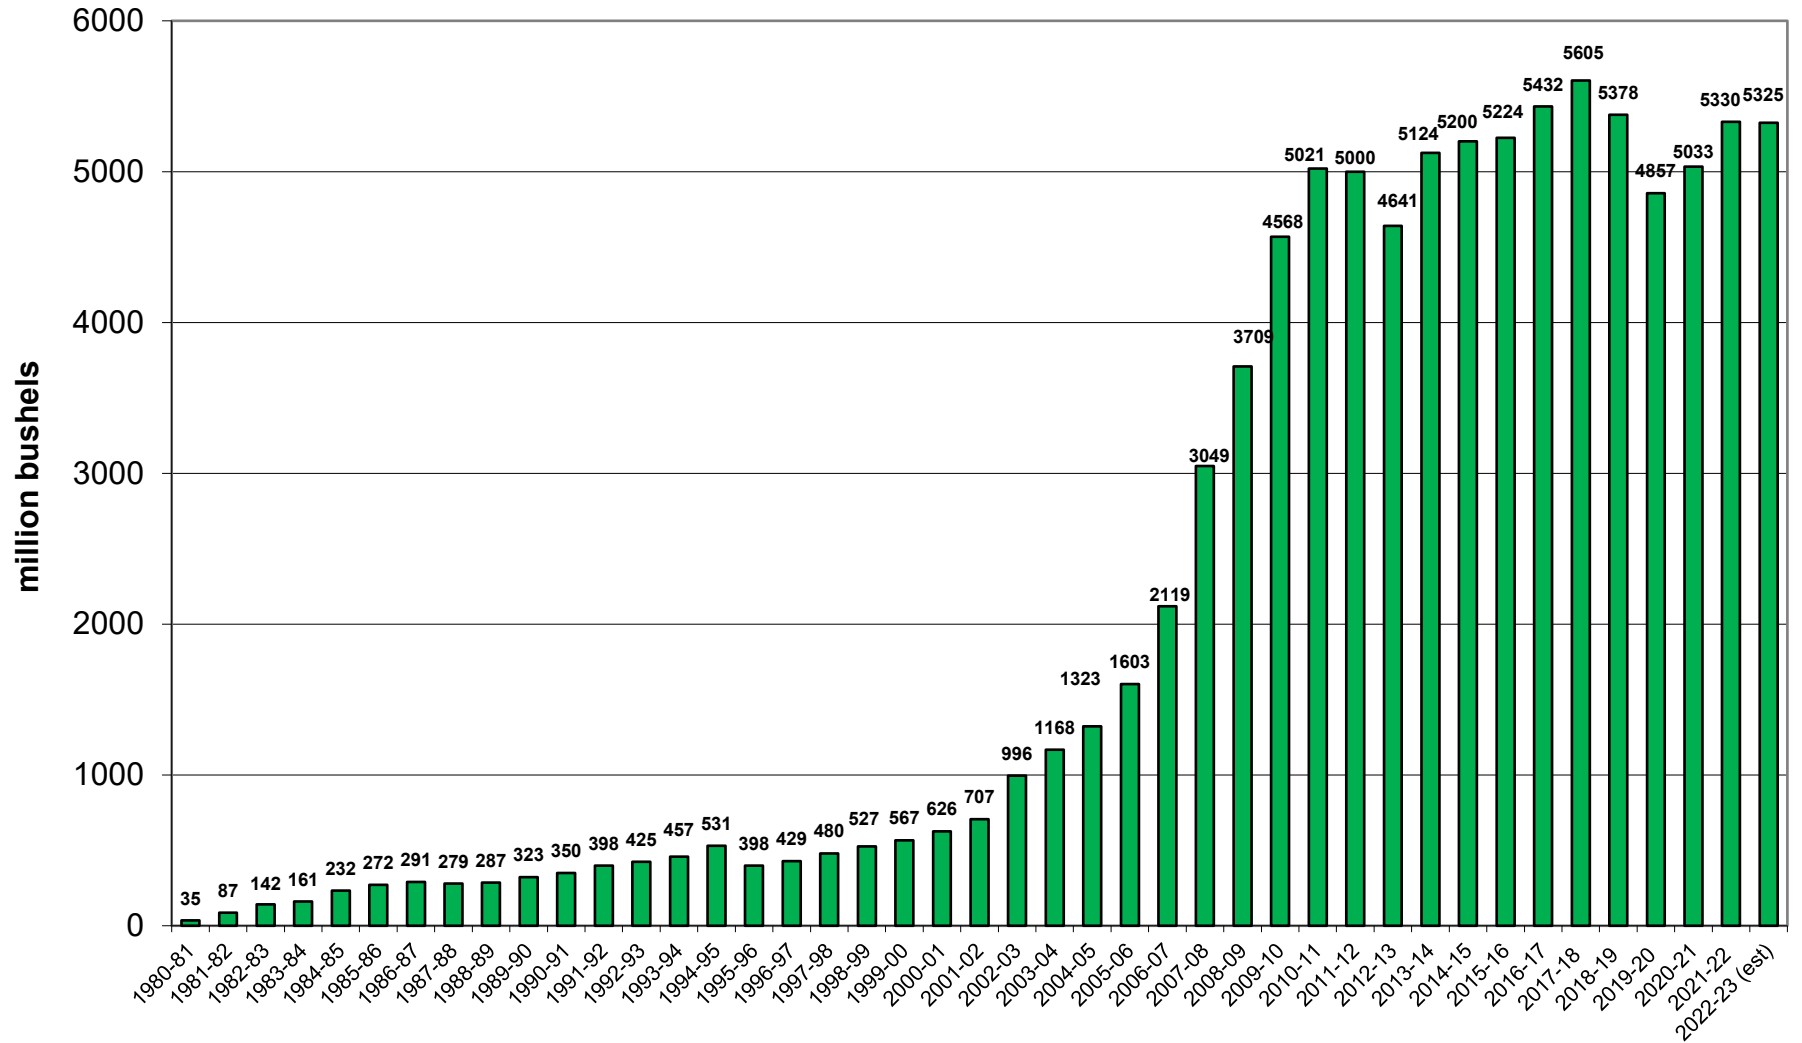

U.S. Corn Carryout in Days Supply

U.S. Corn Carryout

U.S. Corn Production

U.S. Corn Usage

U.S. Corn Exports Since 1973

U.S. Corn for Ethanol Use

U.S. Corn Usage & Production

U.S. Corn Exports as % of Total Use

U.S. Soybean Carryout in Days Supply

U.S. Soybean Carryout

U.S. Soybean Production

U.S. Soybean Usage

U.S. Soybean Exports

U.S. Soybean Production & Use

U.S. Soybean Usage - Exports as a % of Use

U.S. Wheat Carryout in Days Supply