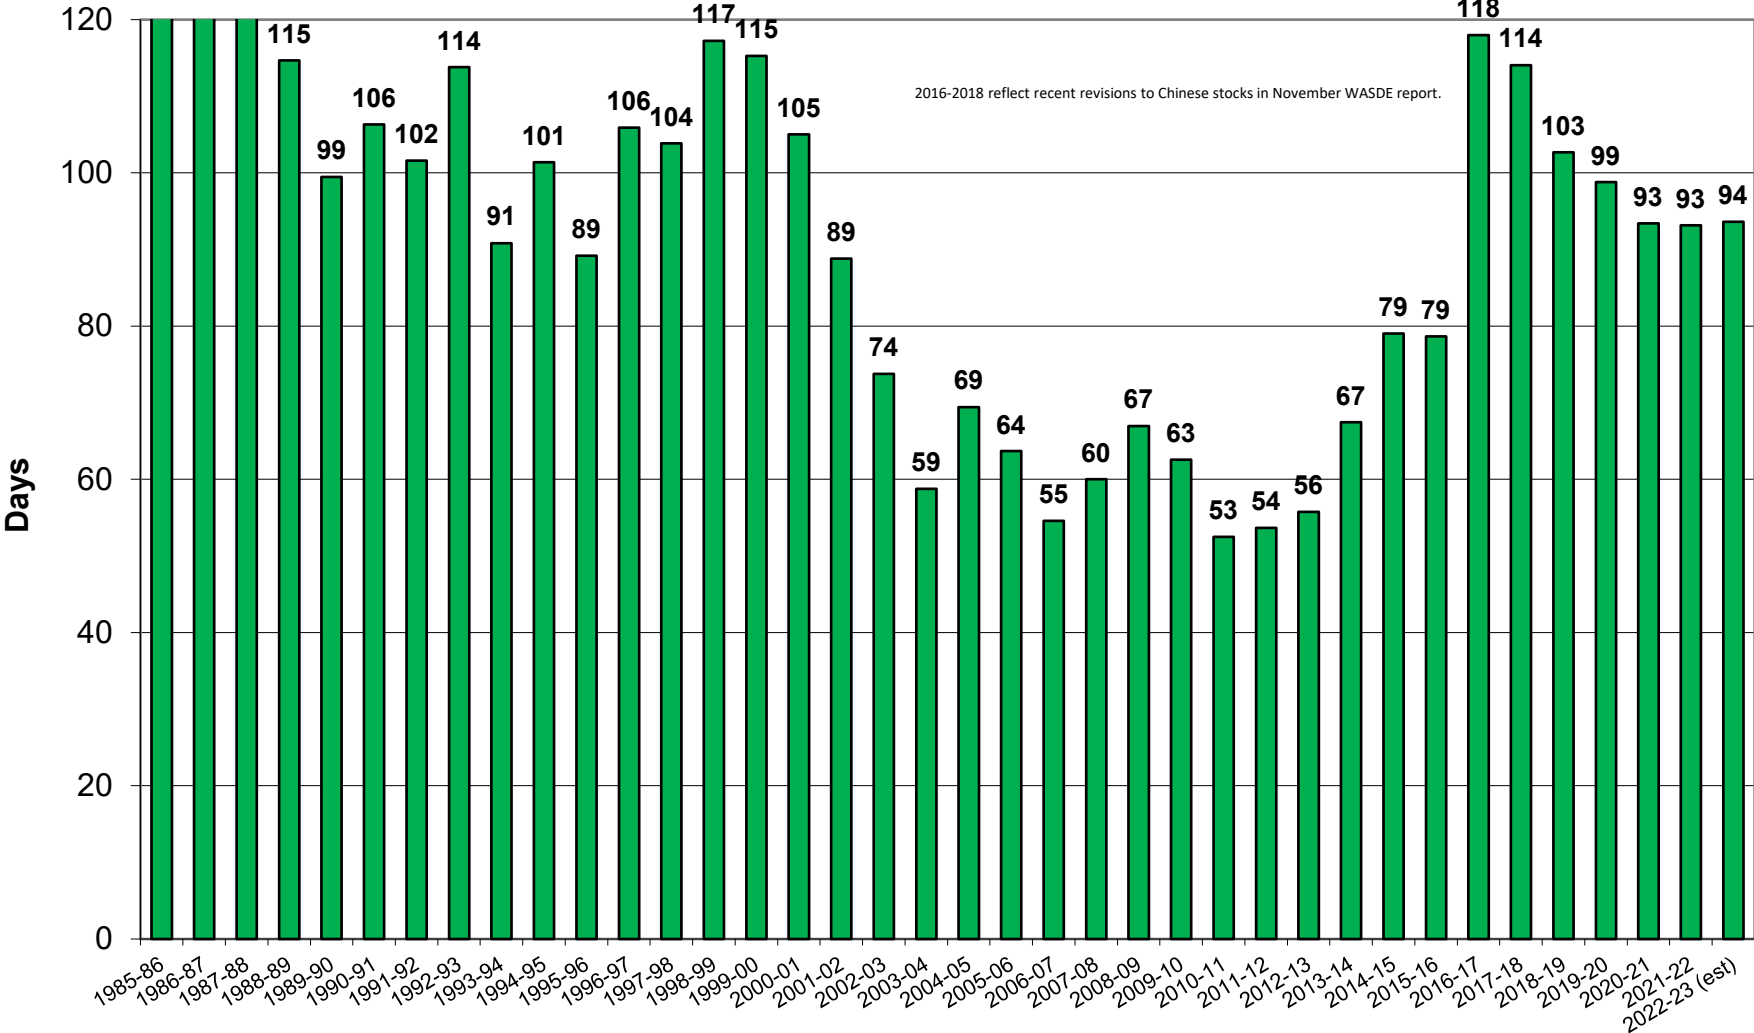

U.S. Corn Carryout in Days Supply

U.S. Corn Carryout

U.S. Corn Production

U.S. Corn Usage

U.S. Corn Exports Since 1973

U.S. Corn for Ethanol Use

U.S. Corn Usage & Production

U.S. Corn Exports as % of Total Use

U.S. Soybean Carryout in Days Supply

U.S. Soybean Carryout

U.S. Soybean Production

U.S. Soybean Usage

U.S. Soybean Exports

U.S. Soybean Production & Use

U.S. Soybean Usage - Exports as a % of Use

U.S. Wheat Carryout in Days Supply

U.S. Wheat Carryout

U.S. Wheat Production

U.S. Wheat Usage

U.S. Wheat Exports

U.S. Wheat Production & Use

U.S. Wheat Usage Exports as a % of Use

U.S. Exports Corn vs. Soybeans vs. Wheat

World Corn Carryout in Days Supply

World Corn Total Carryout

World Corn Usage

World Soybean Carryout in Days Supply

World Soybeans Total Carryout

World Soybean Usage

World Wheat Carryout in Days Supply

World Wheat Total Carryout

World Wheat Usage