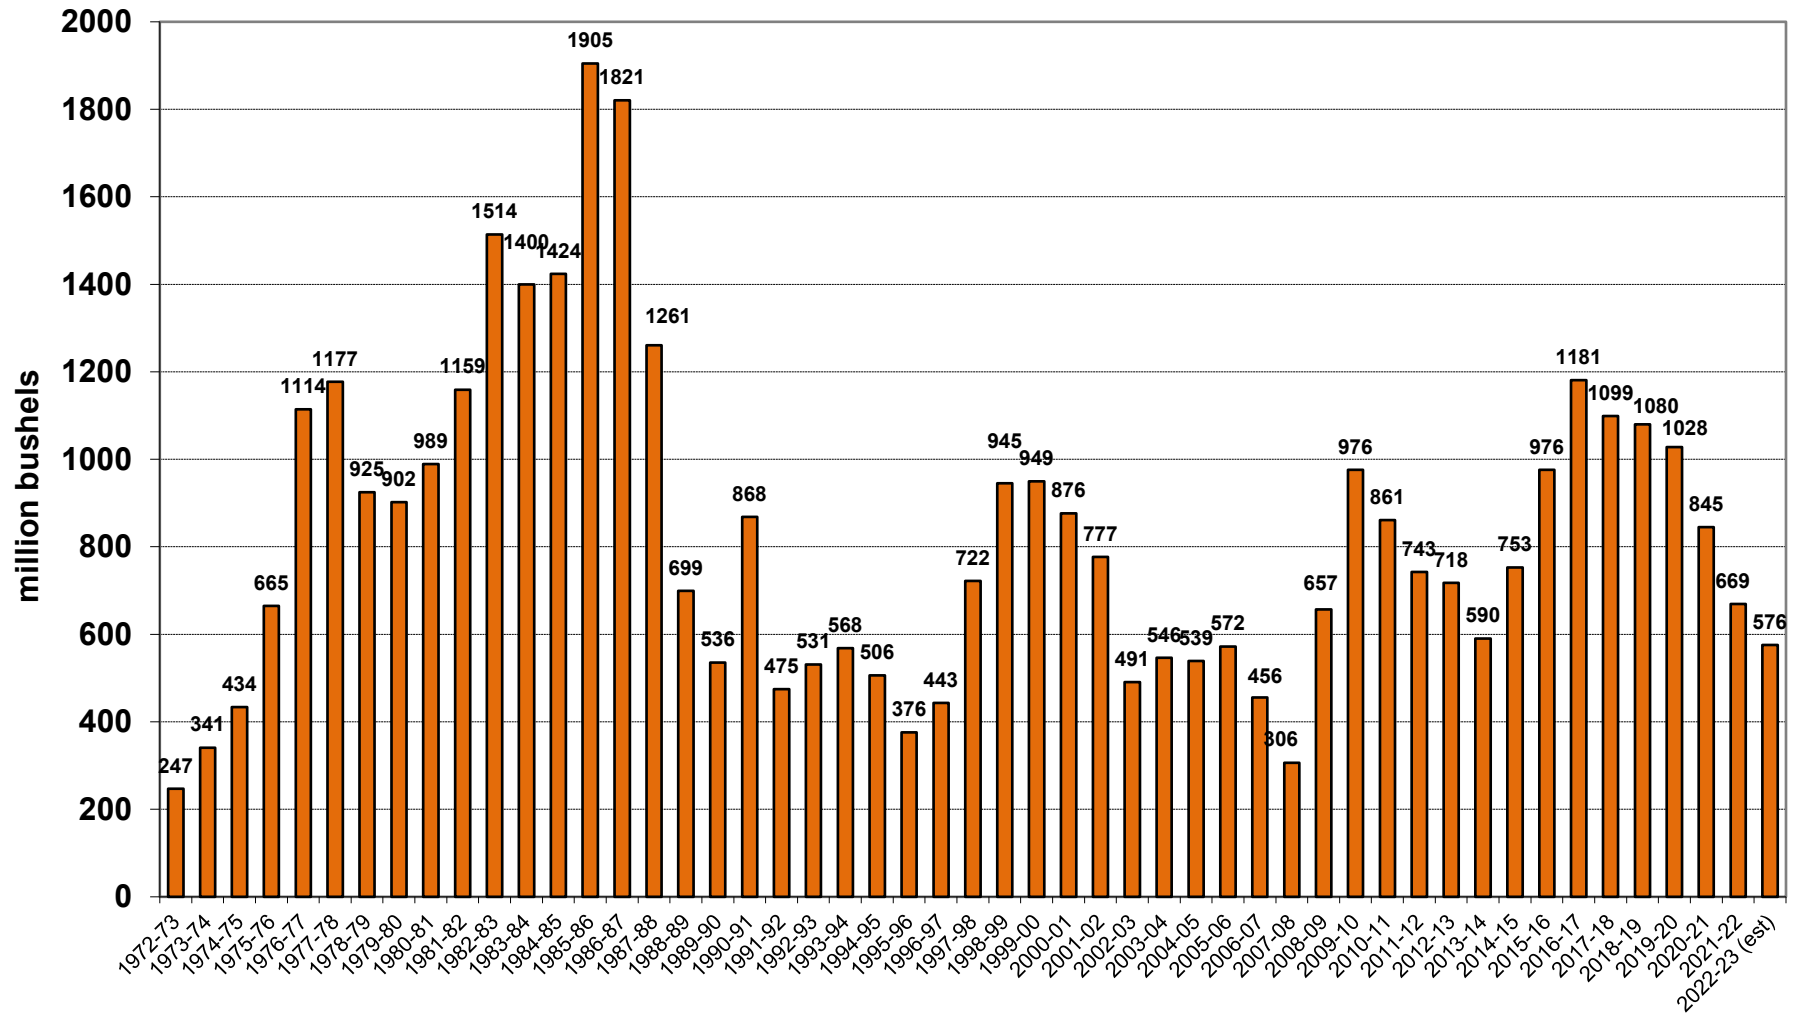

U.S. Corn Carryout in Days Supply

U.S. Corn Carryout

U.S. Corn Production

U.S. Corn Usage

U.S. Corn Exports Since 1973

U.S. Corn for Ethanol Use

U.S. Corn Usage & Production

U.S. Corn Exports as % of Total Use

U.S. Soybean Carryout in Days Supply

U.S. Soybean Carryout

U.S. Soybean Production

U.S. Soybean Usage

U.S. Soybean Exports

U.S. Soybean Production & Use

U.S. Soybean Usage - Exports as a % of Use

U.S. Wheat Carryout in Days Supply

U.S. Wheat Carryout

U.S. Wheat Production

U.S. Wheat Usage

U.S. Wheat Exports

U.S. Wheat Production & Use

U.S. Wheat Usage Exports as a % of Use

U.S. Exports Corn vs. Soybeans vs. Wheat

World Corn Carryout in Days Supply