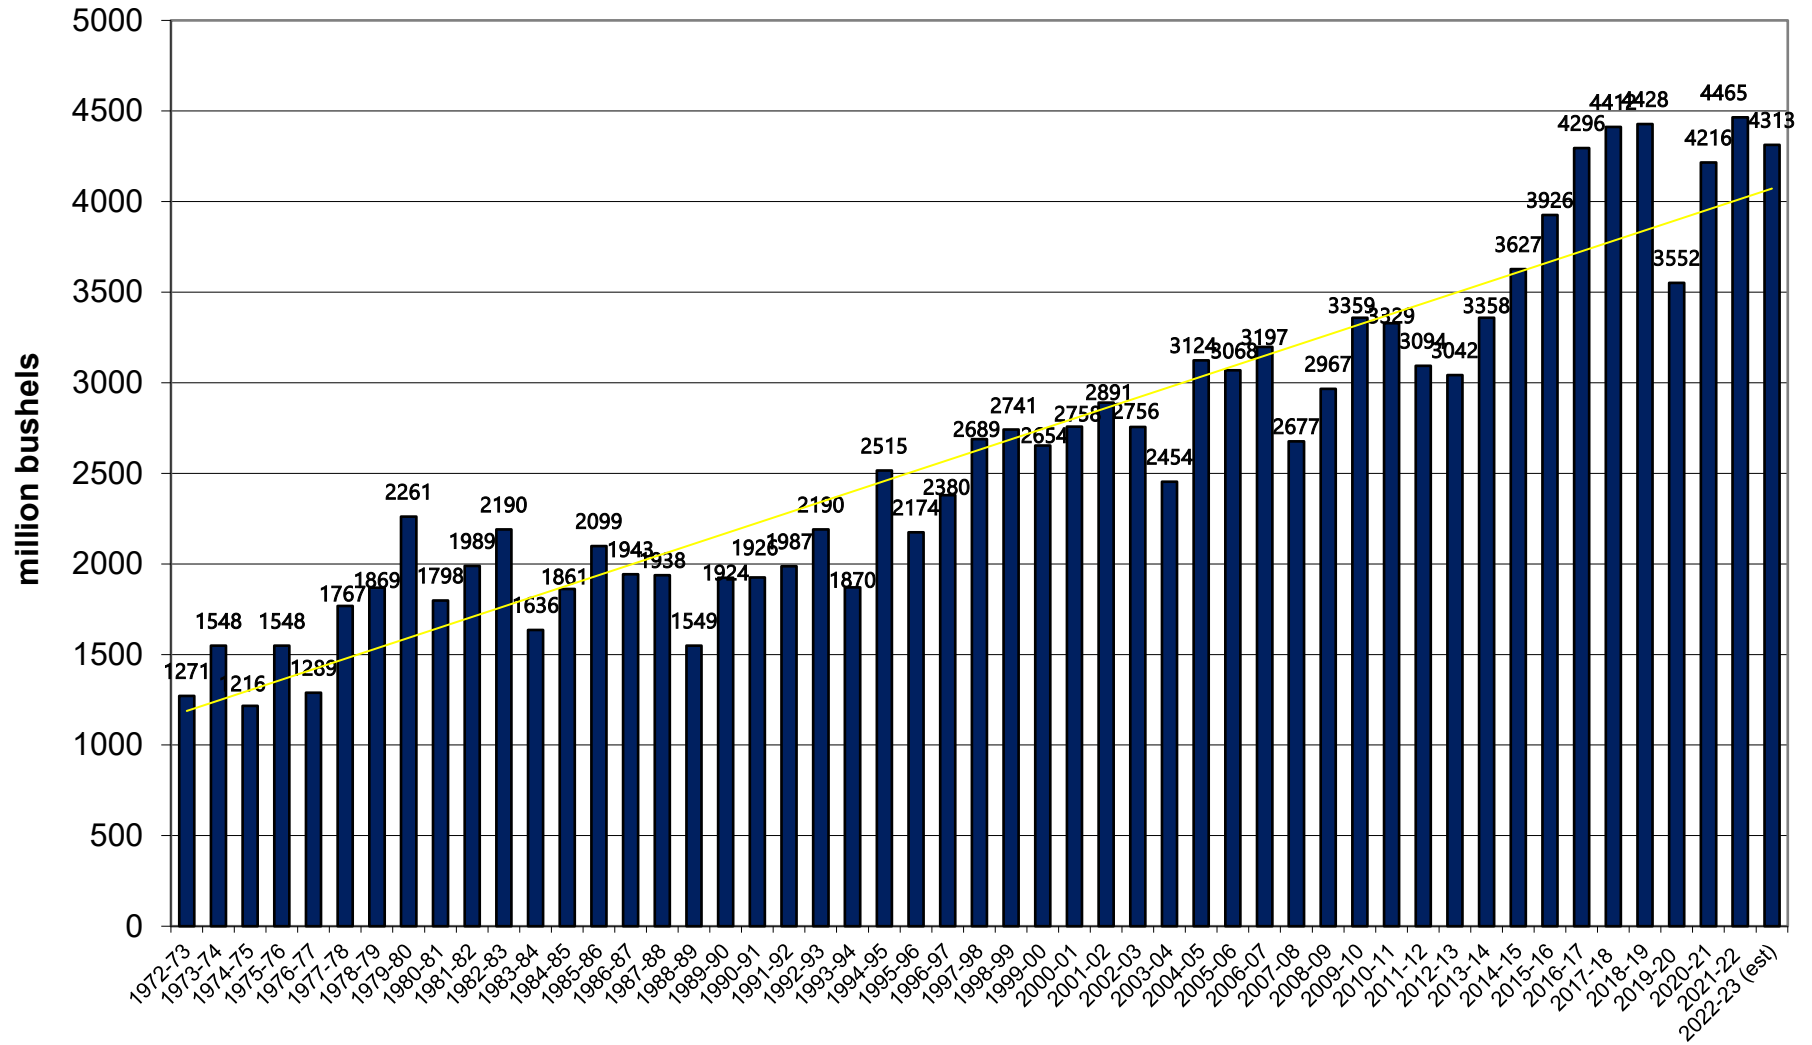

U.S. Corn Carryout in Days Supply

U.S. Corn Carryout

U.S. Corn Production

U.S. Corn Usage

U.S. Corn Exports Since 1973

U.S. Corn for Ethanol Use

U.S. Corn Usage & Production

U.S. Corn Exports as % of Total Use

U.S. Soybean Carryout in Days Supply

U.S. Soybean Carryout

U.S. Soybean Production

U.S. Soybean Usage

U.S. Soybean Exports

U.S. Soybean Production & Use

U.S. Soybean Usage - Exports as a % of Use

U.S. Wheat Carryout in Days Supply