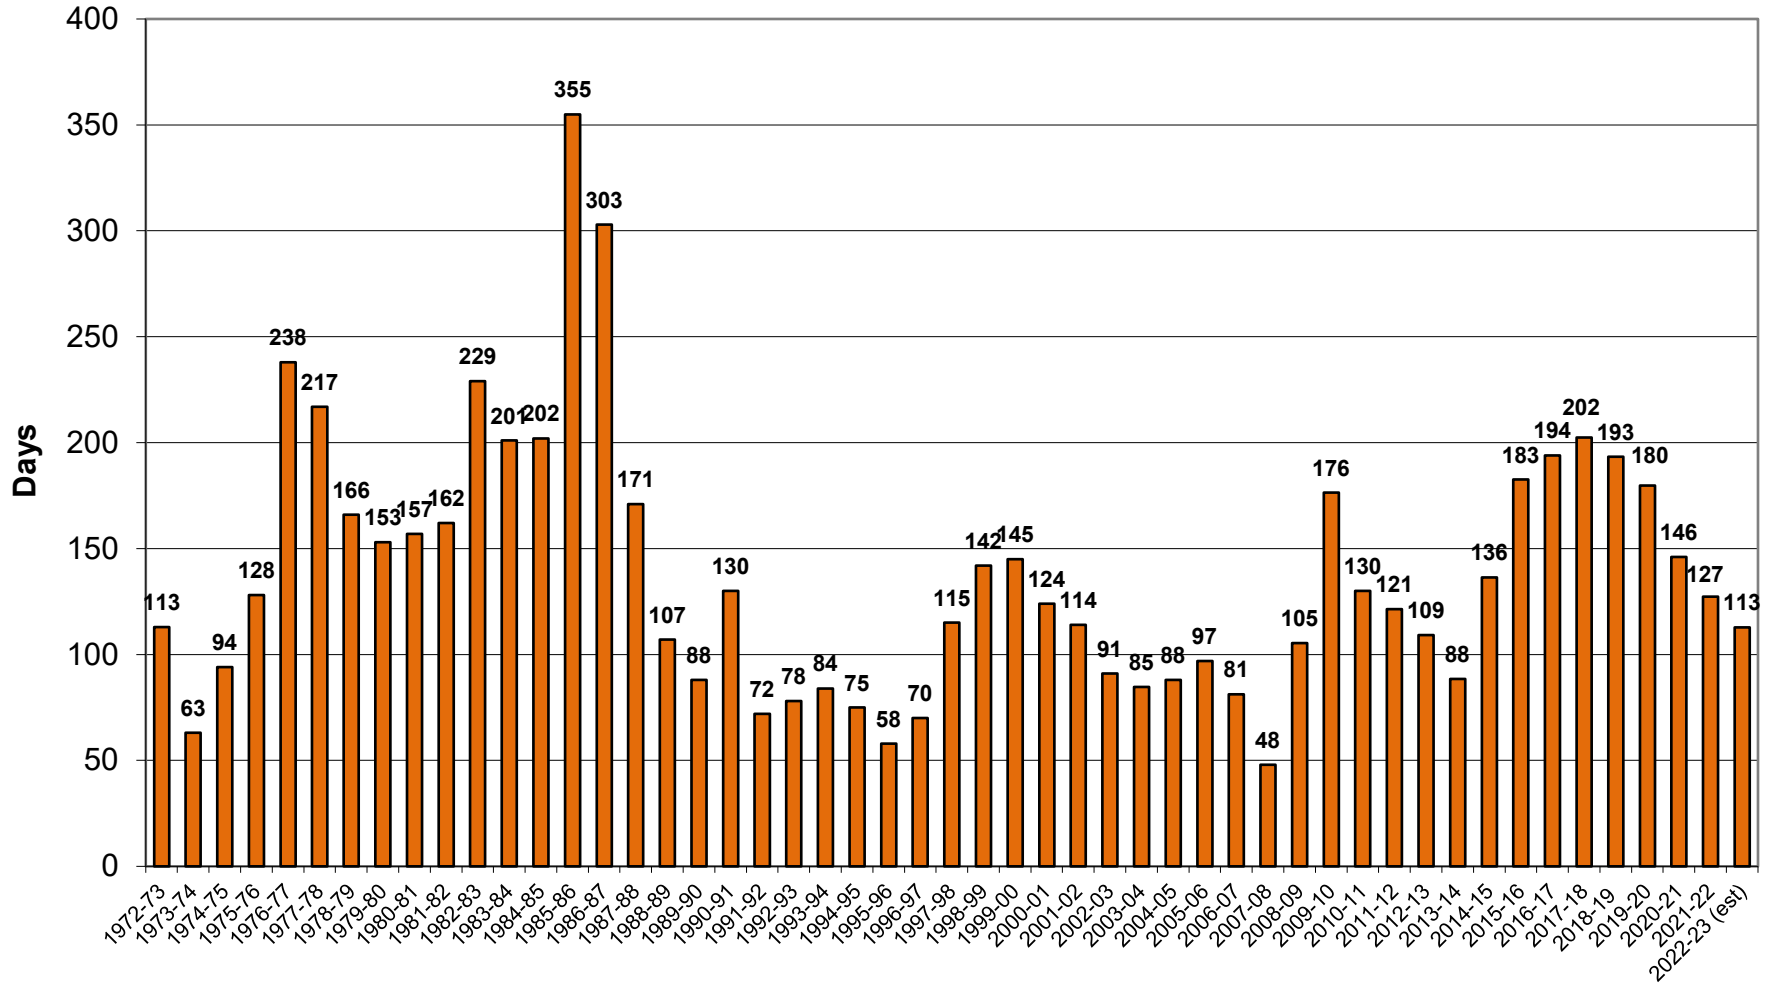

U.S. Corn Carryout in Days Supply

U.S. Corn Carryout

U.S. Corn Production

U.S. Corn Usage

U.S. Corn Exports Since 1973

U.S. Corn for Ethanol Use

U.S. Corn Usage & Production

U.S. Corn Exports as % of Total Use

U.S. Soybean Carryout in Days Supply

U.S. Soybean Carryout

U.S. Soybean Production

U.S. Soybean Usage

U.S. Soybean Exports

U.S. Soybean Production & Use

U.S. Soybean Usage - Exports as a % of Use

U.S. Wheat Carryout in Days Supply

U.S. Wheat Carryout

U.S. Wheat Production

U.S. Wheat Usage

U.S. Wheat Exports

U.S. Wheat Production & Use

U.S. Wheat Usage Exports as a % of Use

U.S. Exports Corn vs. Soybeans vs. Wheat

World Corn Carryout in Days Supply