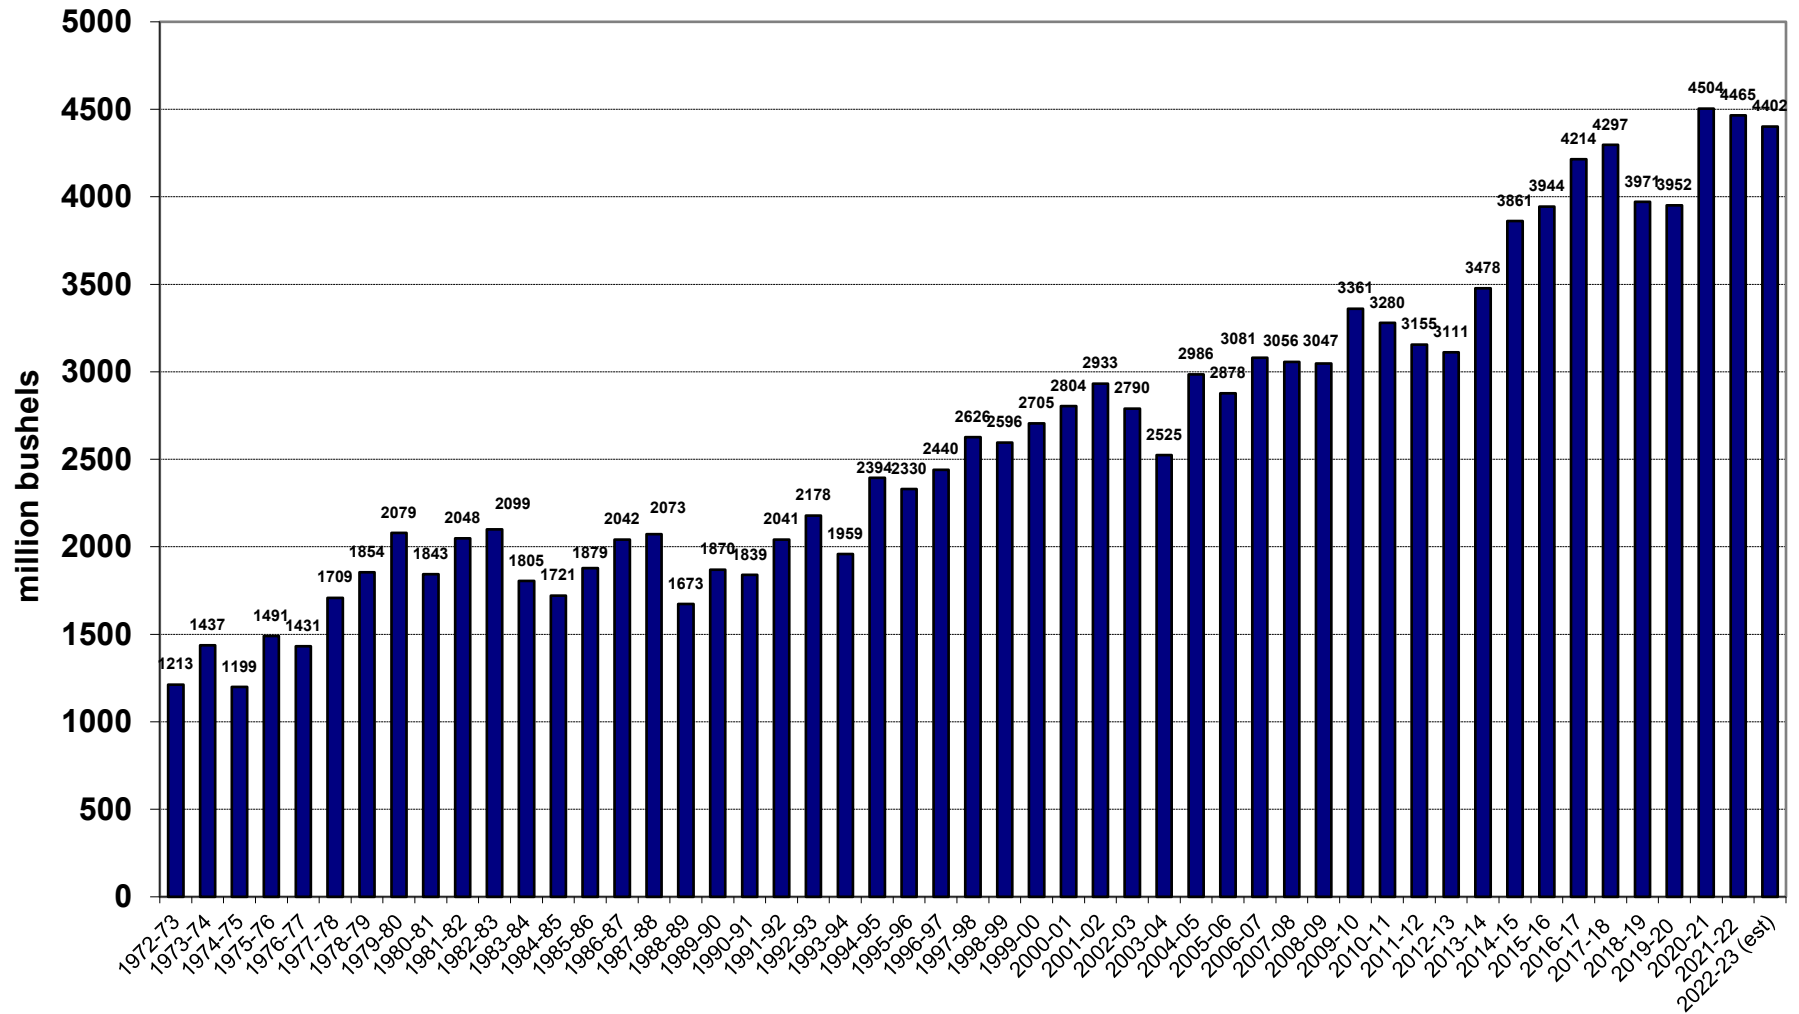

U.S. Corn Carryout in Days Supply

U.S. Corn Carryout

U.S. Corn Production

U.S. Corn Usage

U.S. Corn Exports Since 1973

U.S. Corn for Ethanol Use

U.S. Corn Usage & Production

U.S. Corn Exports as % of Total Use

U.S. Soybean Carryout in Days Supply

U.S. Soybean Carryout

U.S. Soybean Production

U.S. Soybean Usage

U.S. Soybean Exports

U.S. Soybean Production & Use

U.S. Soybean Usage - Exports as a % of Use

U.S. Wheat Carryout in Days Supply

U.S. Wheat Carryout

U.S. Wheat Production

U.S. Wheat Usage

U.S. Wheat Exports

U.S. Wheat Production & Use

U.S. Wheat Usage Exports as a % of Use

U.S. Exports Corn vs. Soybeans vs. Wheat

World Corn Carryout in Days Supply