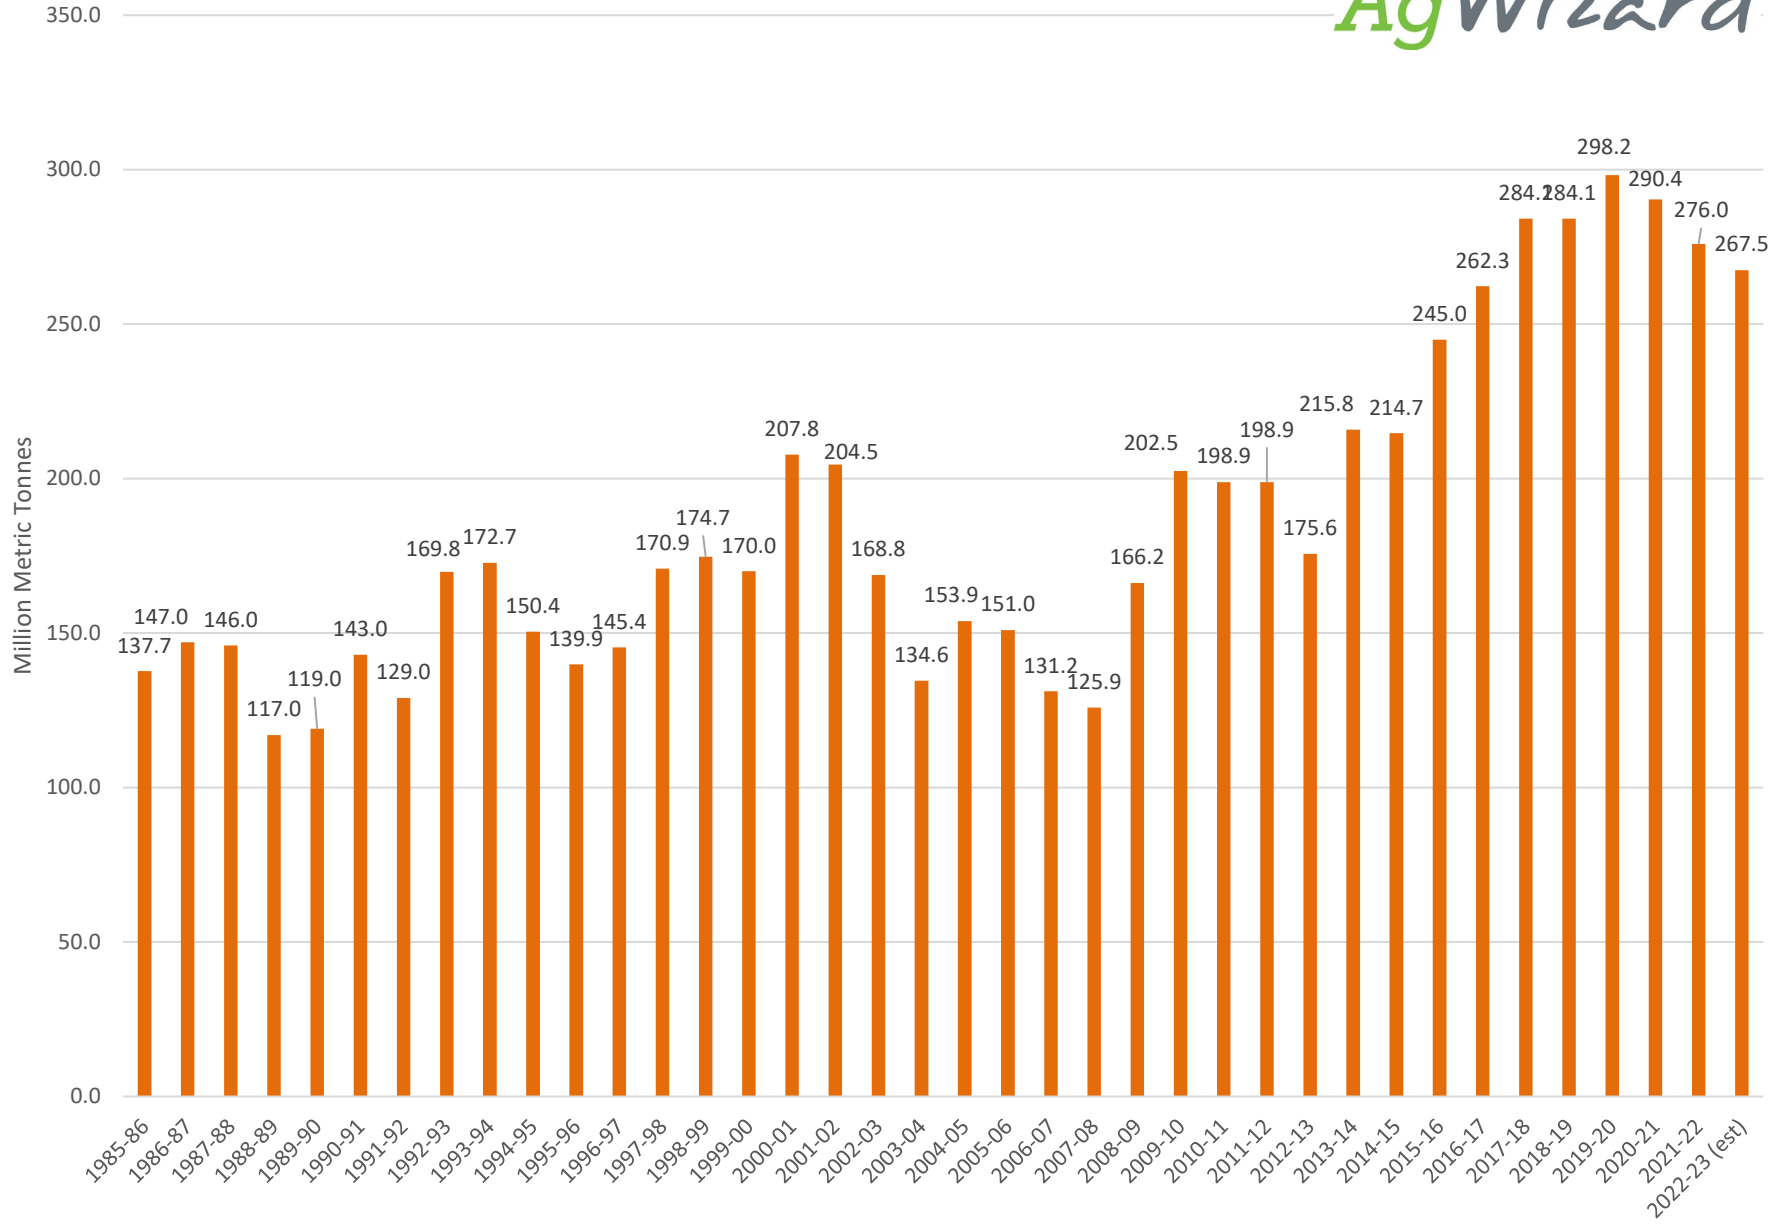

U.S. Corn Carryout in Days Supply

U.S. Corn Carryout

U.S. Corn Production

U.S. Corn Usage

U.S. Corn Exports Since 1973

U.S. Corn for Ethanol Use

U.S. Corn Usage & Production

U.S. Corn Exports as % of Total Use

U.S. Wheat Carryout

U.S. Wheat Production

U.S. Wheat Usage

U.S. Wheat Exports

U.S. Wheat Production & Use

U.S. Wheat Usage Exports as a % of Use

U.S. Exports Corn vs. Soybeans vs. Wheat

World Corn Carryout in Days Supply

World Corn Total Carryout

World Corn Usage

World Soybean Carryout in Days Supply

World Soybeans Total Carryout

World Soybean Usage

World Wheat Carryout in Days Supply

World Wheat Total Carryout

World Wheat Usage

World Corn + Wheat + Soybean Usage