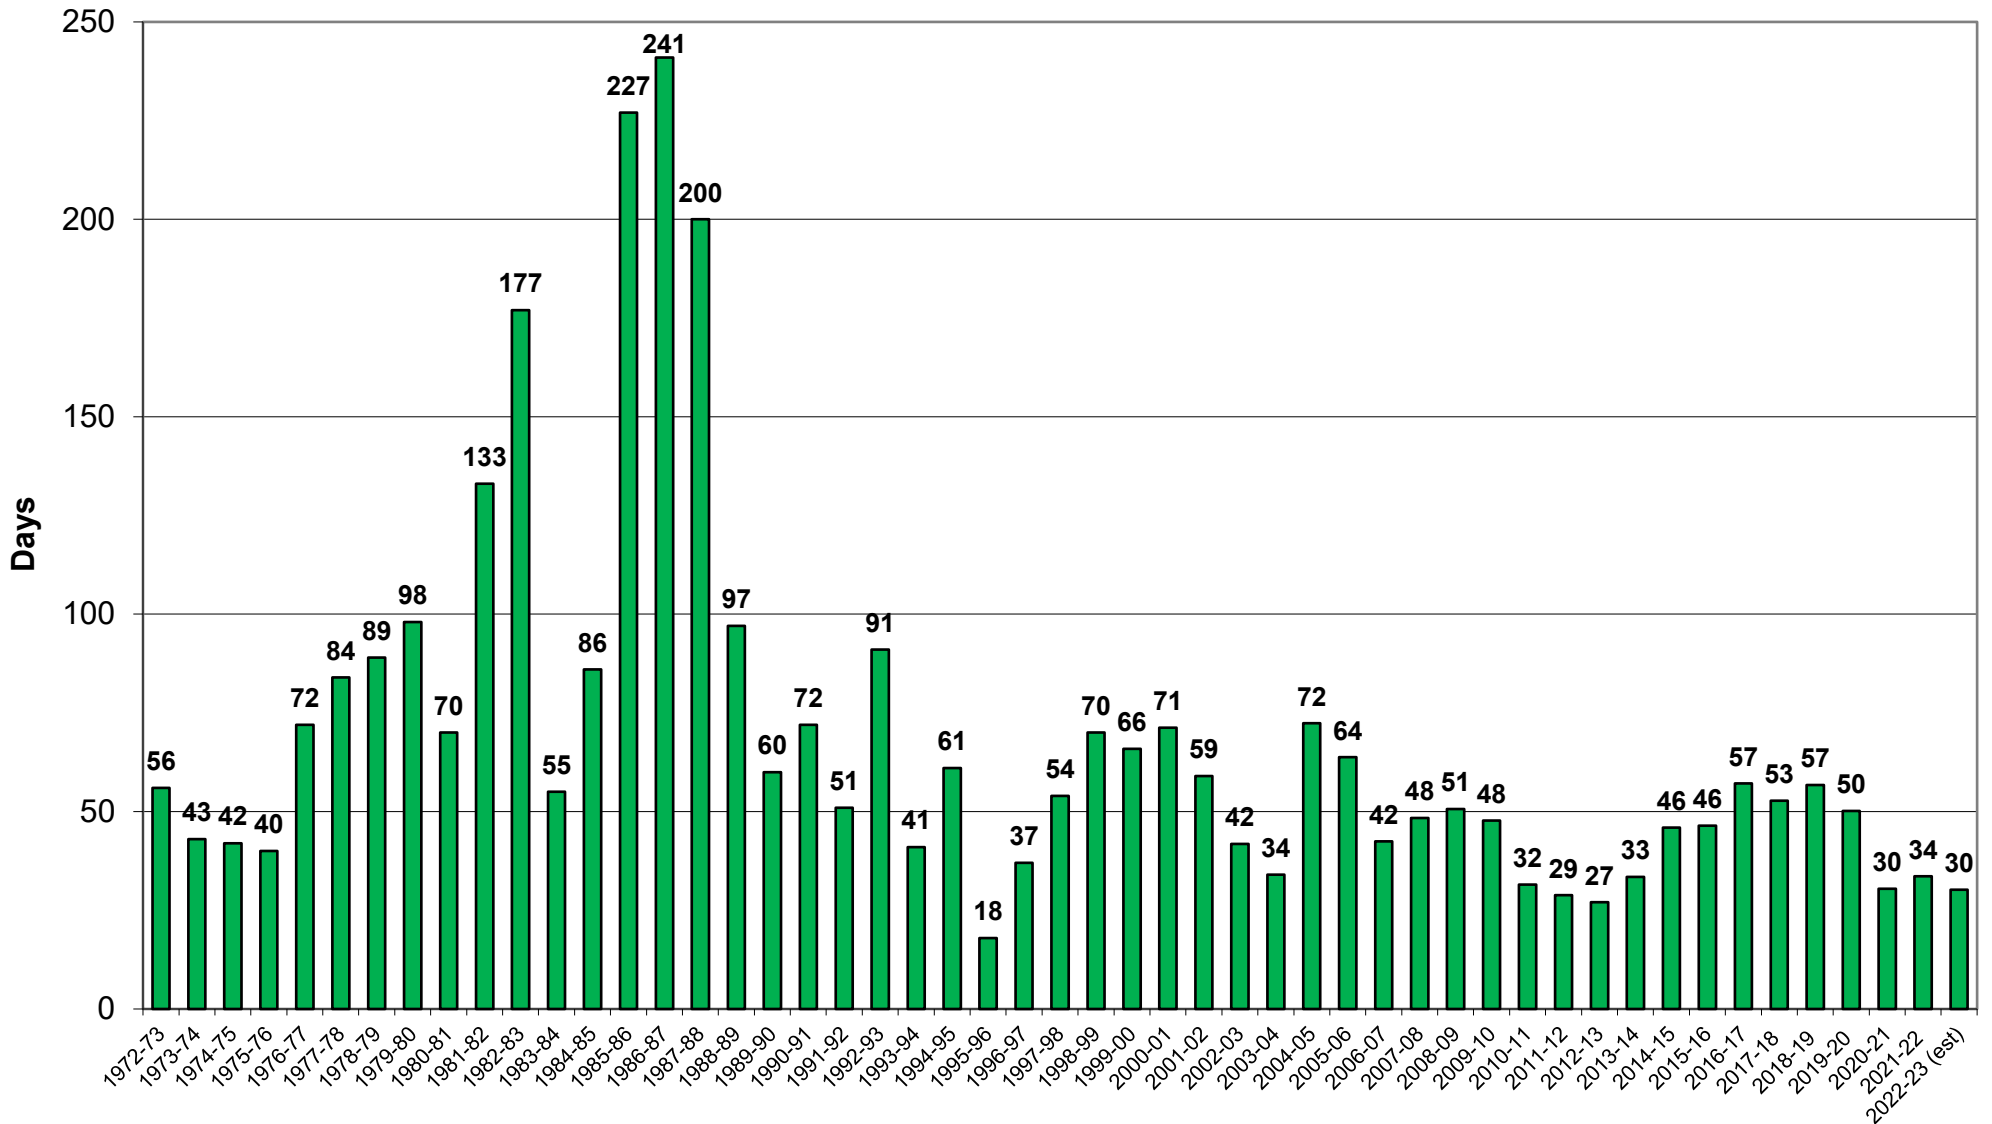

U.S. Corn Carryout in Days Supply

U.S. Corn Carryout

U.S. Corn Production

U.S. Corn Usage

U.S. Corn Exports Since 1973

U.S. Corn for Ethanol Use

U.S. Corn Usage & Production

U.S. Corn Exports as % of Total Use

U.S. Soybean Carryout in Days Supply

U.S. Soybean Carryout

U.S. Soybean Production

U.S. Soybean Usage

U.S. Soybean Exports

U.S. Soybean Production & Use

U.S. Soybean Usage - Exports as a % of Use

U.S. Wheat Carryout in Days Supply