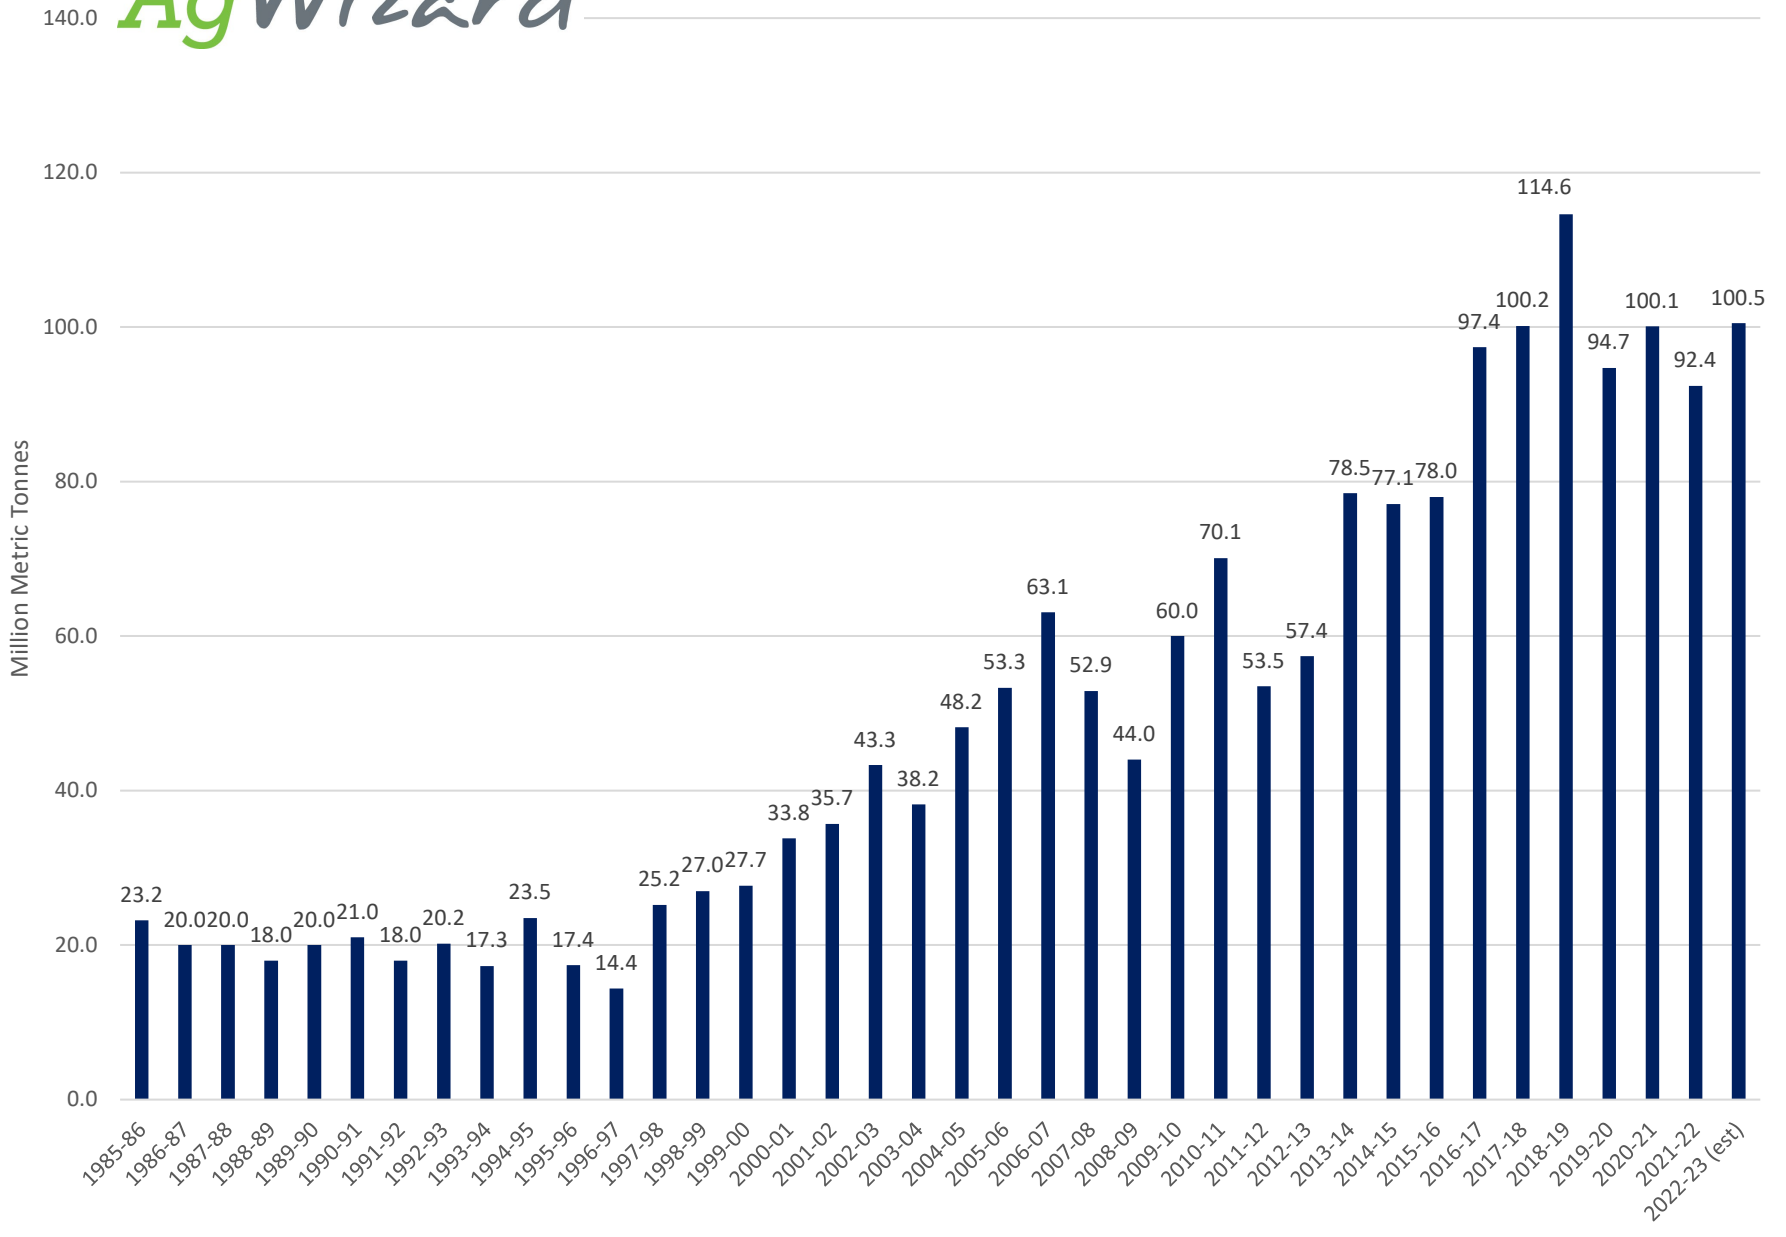

U.S. Wheat Carryout

U.S. Wheat Production

U.S. Wheat Usage

U.S. Wheat Exports

U.S. Wheat Production & Use

U.S. Wheat Usage Exports as a % of Use

U.S. Exports Corn vs. Soybeans vs. Wheat

World Corn Carryout in Days Supply

World Corn Total Carryout

World Corn Usage

World Soybean Carryout in Days Supply

World Soybeans Total Carryout

World Soybean Usage

World Wheat Carryout in Days Supply

World Wheat Total Carryout

World Wheat Usage

World Corn + Wheat + Soybean Usage