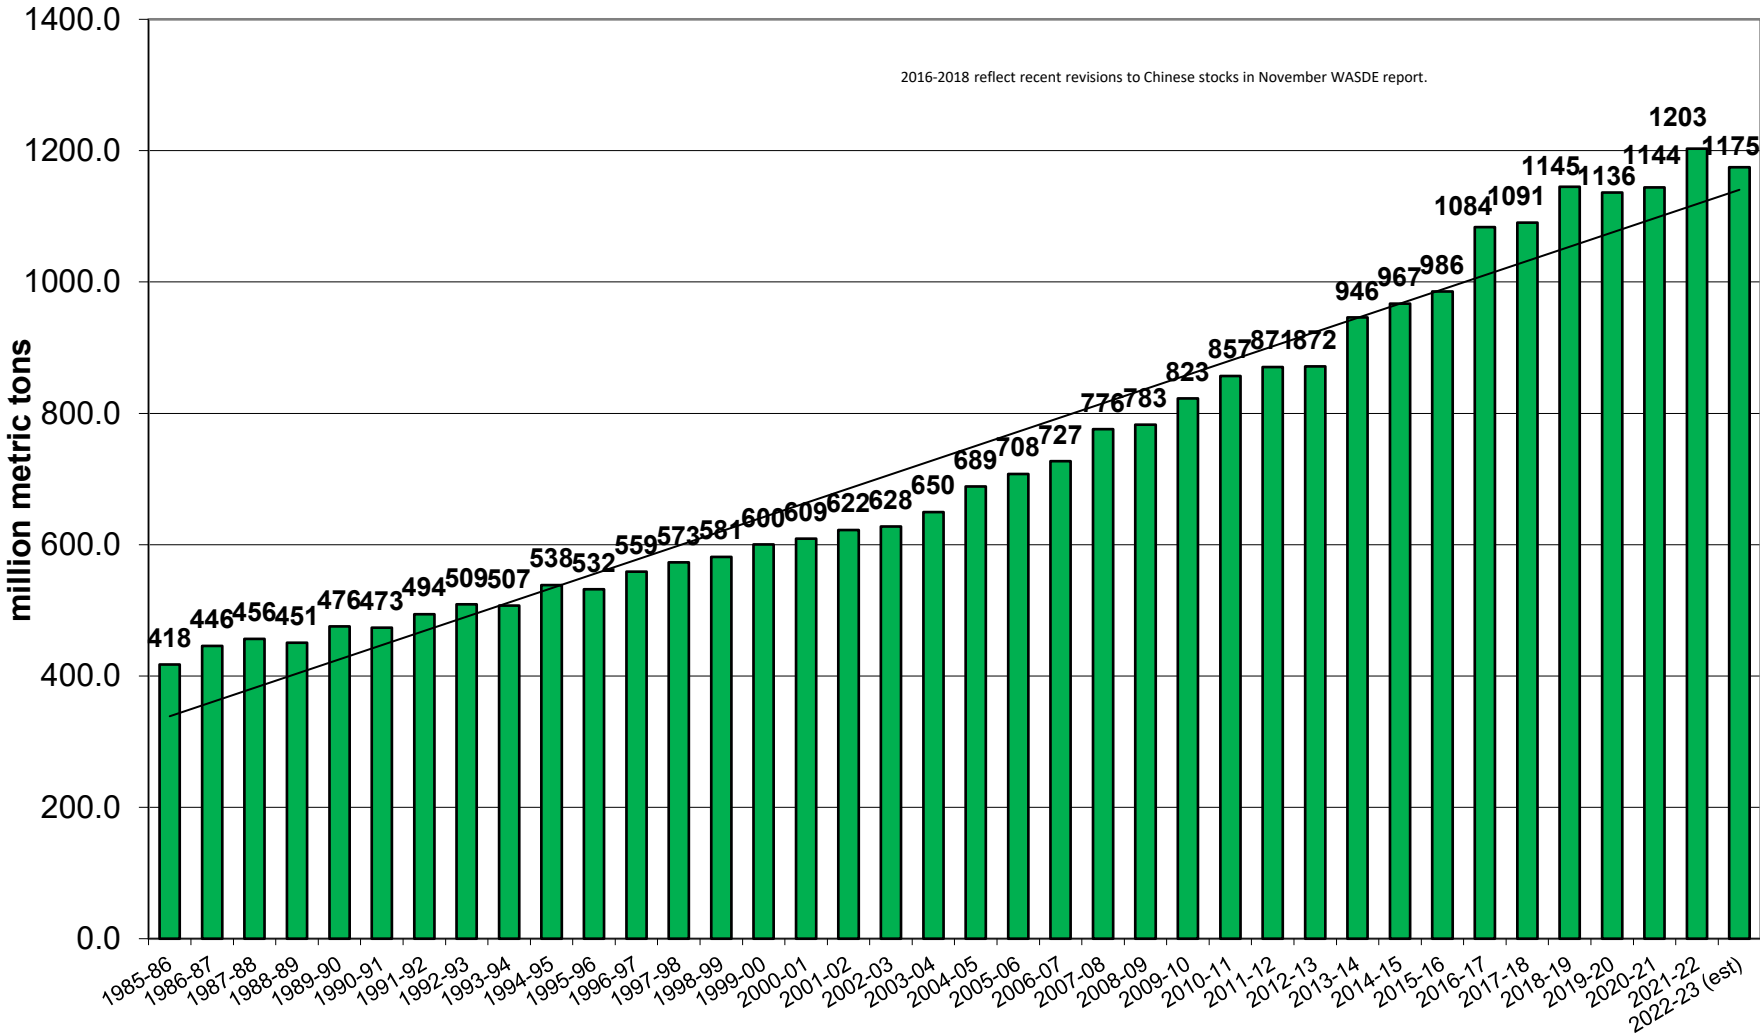

World Corn Usage