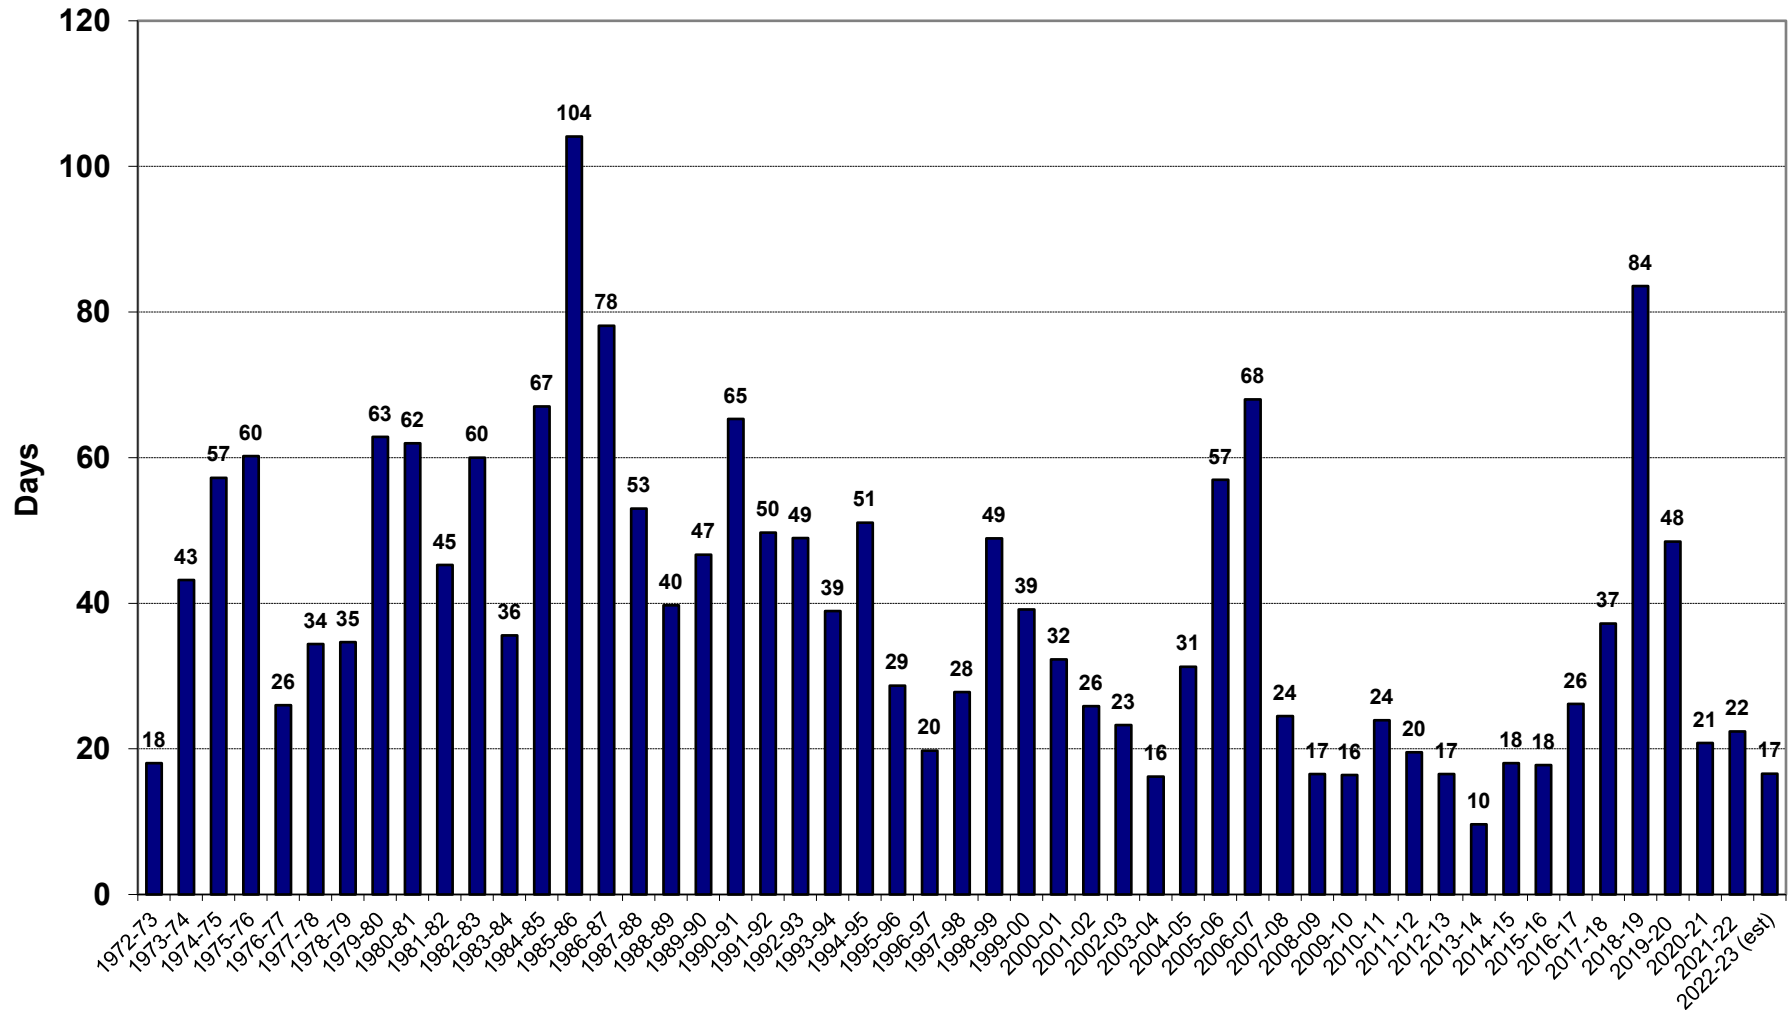

U.S. Corn Carryout in Days Supply

U.S. Corn Carryout

U.S. Corn Production

U.S. Corn Usage

U.S. Corn Exports Since 1973

U.S. Corn for Ethanol Use

U.S. Corn Usage & Production

U.S. Corn Exports as % of Total Use

U.S. Soybean Carryout in Days Supply

U.S. Soybean Carryout

U.S. Soybean Production

U.S. Soybean Usage

U.S. Soybean Exports

U.S. Soybean Production & Use

U.S. Soybean Usage - Exports as a % of Use

U.S. Wheat Carryout in Days Supply