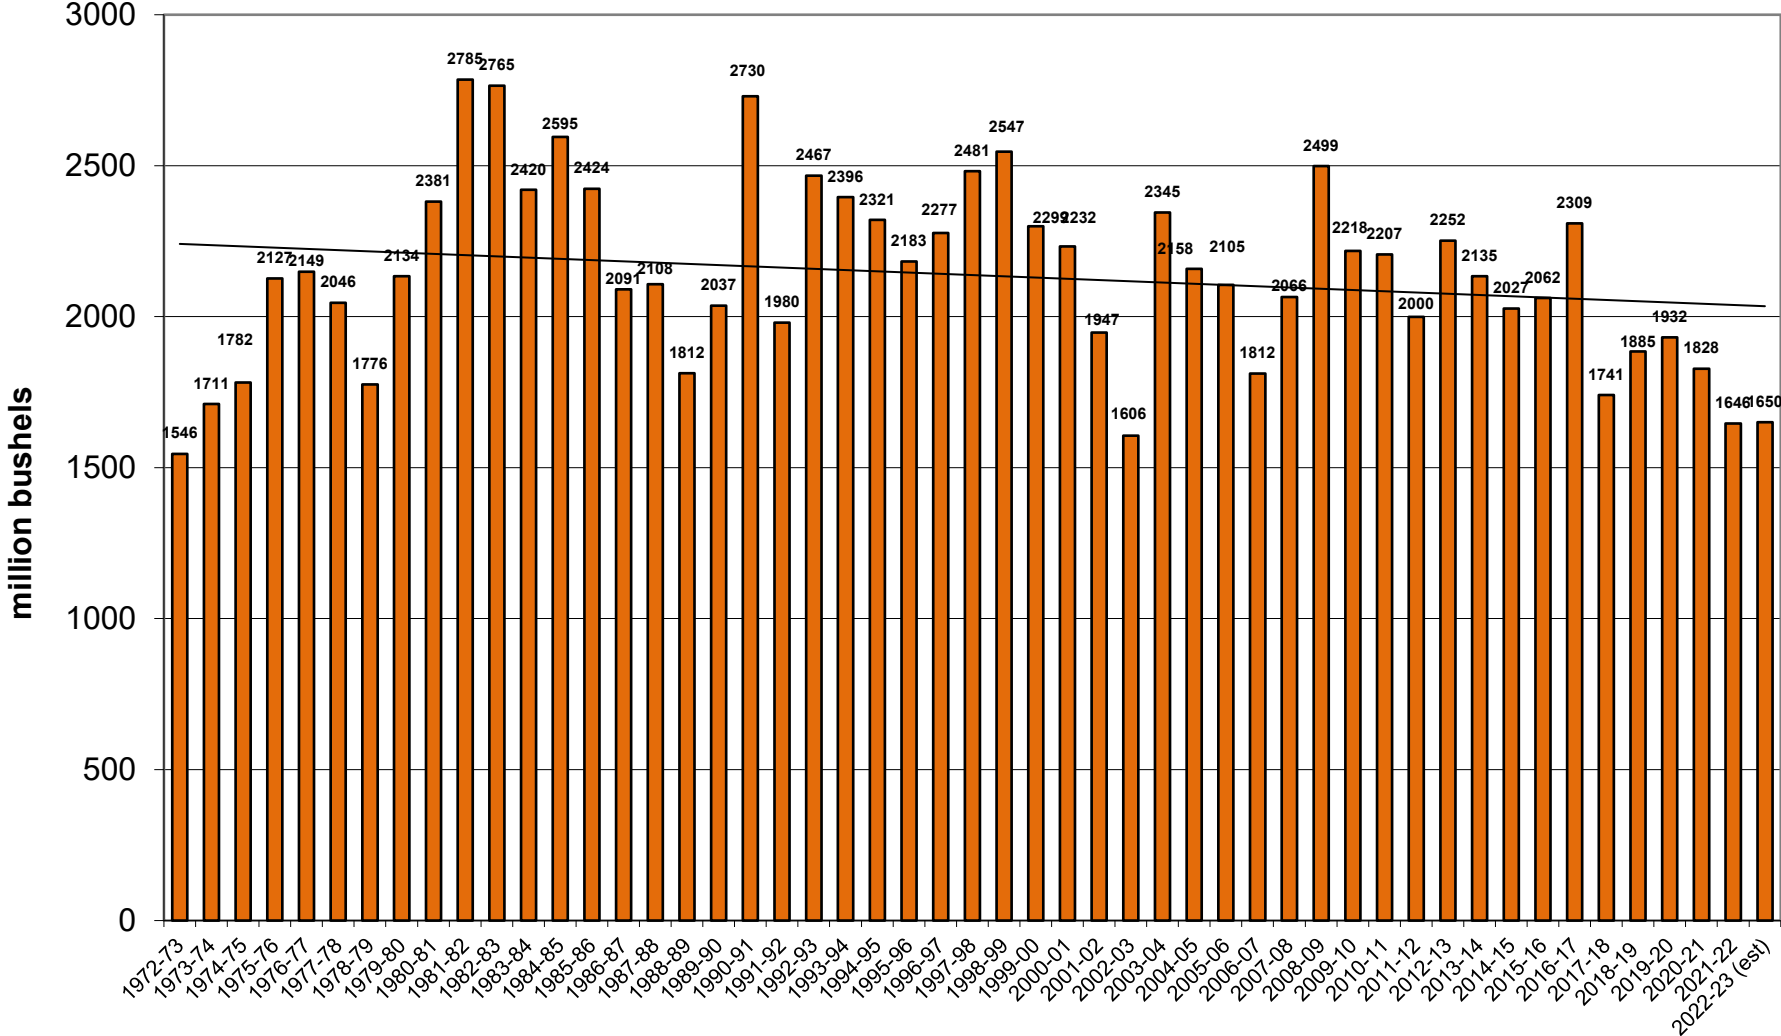

U.S. Corn Carryout in Days Supply

U.S. Corn Carryout

U.S. Corn Production

U.S. Corn Usage

U.S. Corn Exports Since 1973

U.S. Corn for Ethanol Use

U.S. Corn Usage & Production

U.S. Corn Exports as % of Total Use

U.S. Soybean Carryout in Days Supply

U.S. Soybean Carryout

U.S. Soybean Production

U.S. Soybean Usage

U.S. Soybean Exports

U.S. Soybean Production & Use

U.S. Soybean Usage - Exports as a % of Use

U.S. Wheat Carryout in Days Supply

U.S. Wheat Carryout

U.S. Wheat Production

U.S. Wheat Usage

U.S. Wheat Exports

U.S. Wheat Production & Use

U.S. Wheat Usage Exports as a % of Use

U.S. Exports Corn vs. Soybeans vs. Wheat

World Corn Carryout in Days Supply