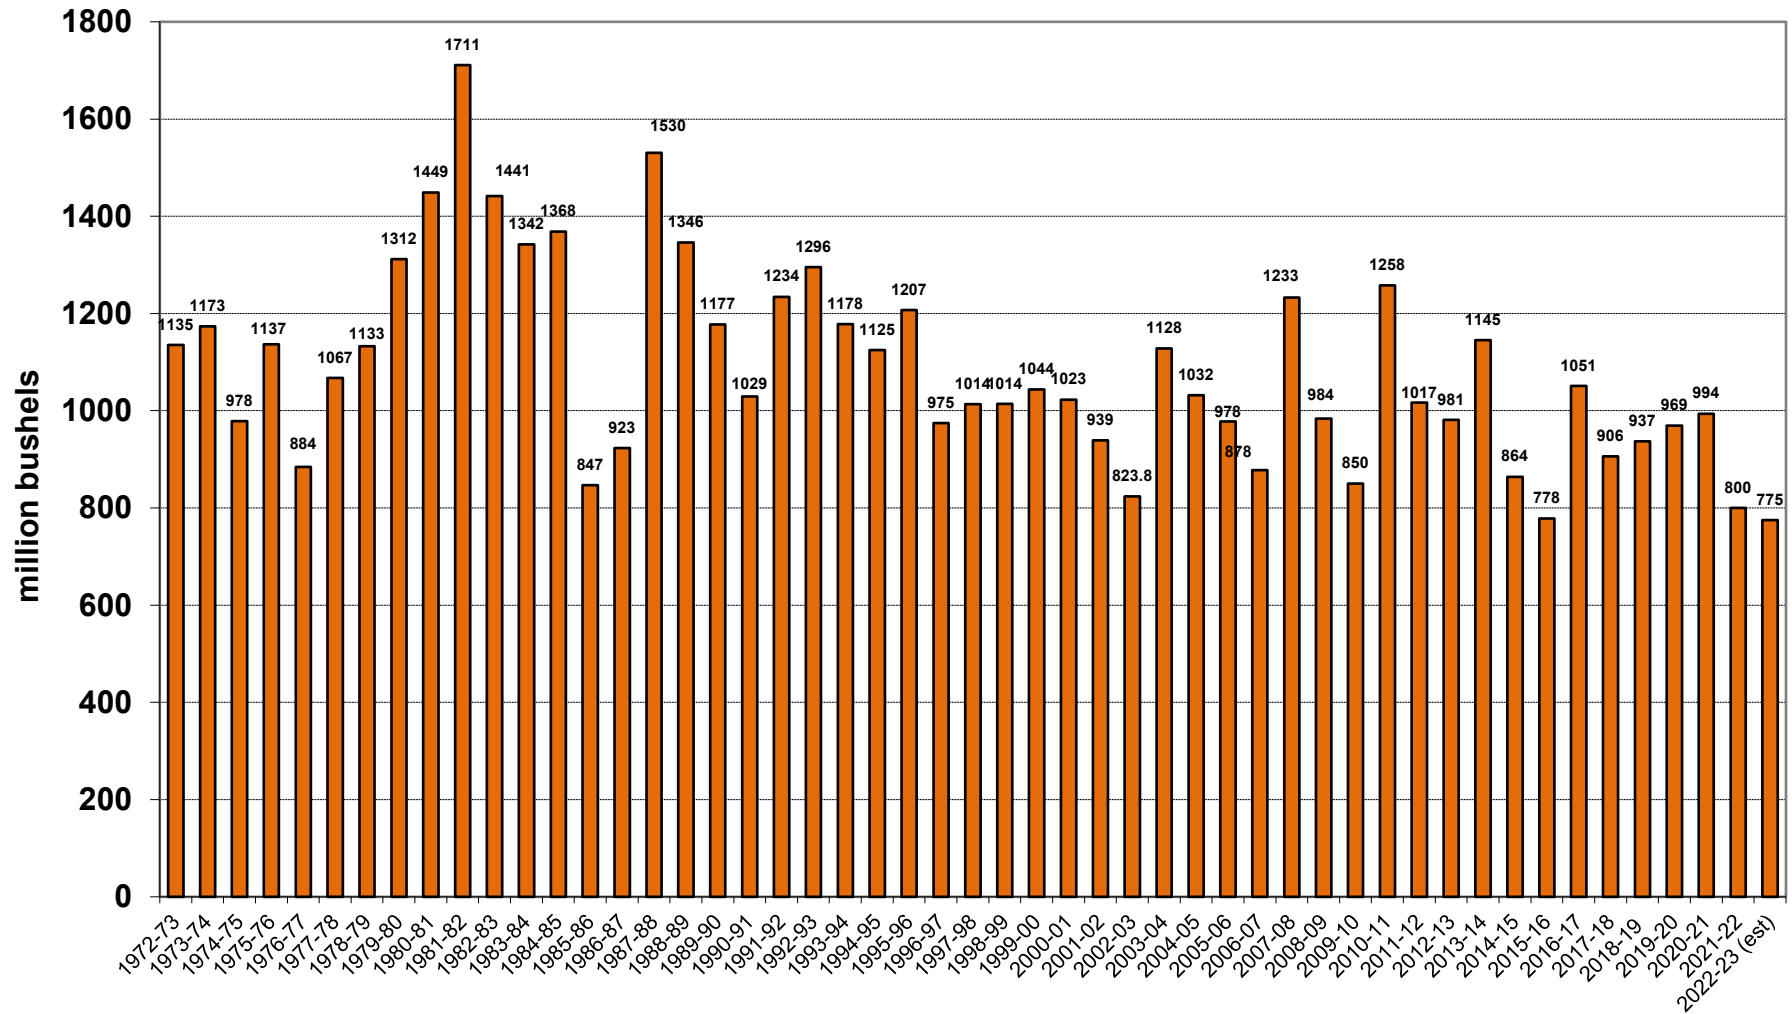

U.S. Corn Carryout in Days Supply

U.S. Corn Carryout

U.S. Corn Production

U.S. Corn Usage

U.S. Corn Exports Since 1973

U.S. Corn for Ethanol Use

U.S. Corn Usage & Production

U.S. Corn Exports as % of Total Use

U.S. Soybean Carryout in Days Supply

U.S. Soybean Carryout

U.S. Soybean Production

U.S. Soybean Usage

U.S. Soybean Exports

U.S. Soybean Production & Use

U.S. Soybean Usage - Exports as a % of Use

U.S. Wheat Carryout in Days Supply

U.S. Wheat Carryout

U.S. Wheat Production

U.S. Wheat Usage

U.S. Wheat Exports

U.S. Wheat Production & Use

U.S. Wheat Usage Exports as a % of Use

U.S. Exports Corn vs. Soybeans vs. Wheat

World Corn Carryout in Days Supply

World Corn Total Carryout

World Corn Usage

World Soybean Carryout in Days Supply

World Soybeans Total Carryout

World Soybean Usage

World Wheat Carryout in Days Supply

World Wheat Total Carryout

World Wheat Usage