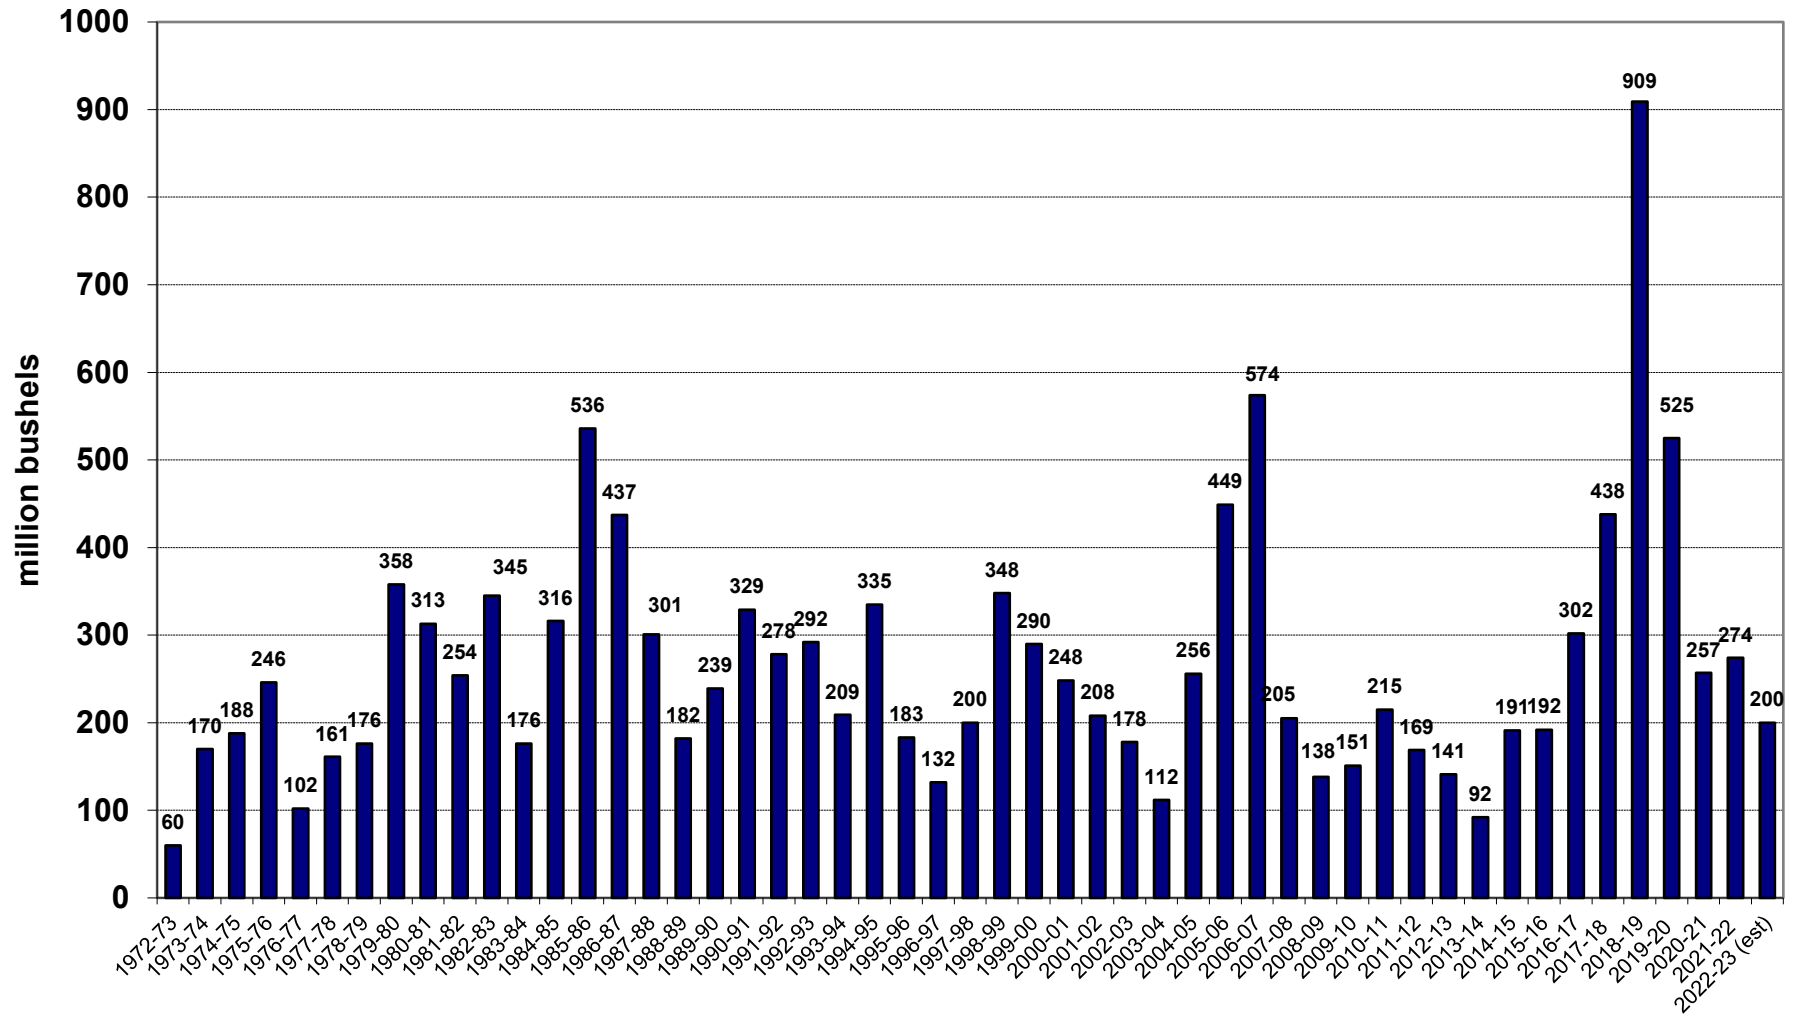

U.S. Corn Carryout in Days Supply

U.S. Corn Carryout

U.S. Corn Production

U.S. Corn Usage

U.S. Corn Exports Since 1973

U.S. Corn for Ethanol Use

U.S. Corn Usage & Production

U.S. Corn Exports as % of Total Use

U.S. Soybean Carryout in Days Supply

U.S. Soybean Carryout

U.S. Soybean Production

U.S. Soybean Usage

U.S. Soybean Exports

U.S. Soybean Production & Use

U.S. Soybean Usage - Exports as a % of Use

U.S. Wheat Carryout in Days Supply

U.S. Wheat Carryout

U.S. Wheat Production

U.S. Wheat Usage

U.S. Wheat Exports

U.S. Wheat Production & Use

U.S. Wheat Usage Exports as a % of Use

U.S. Exports Corn vs. Soybeans vs. Wheat

World Corn Carryout in Days Supply