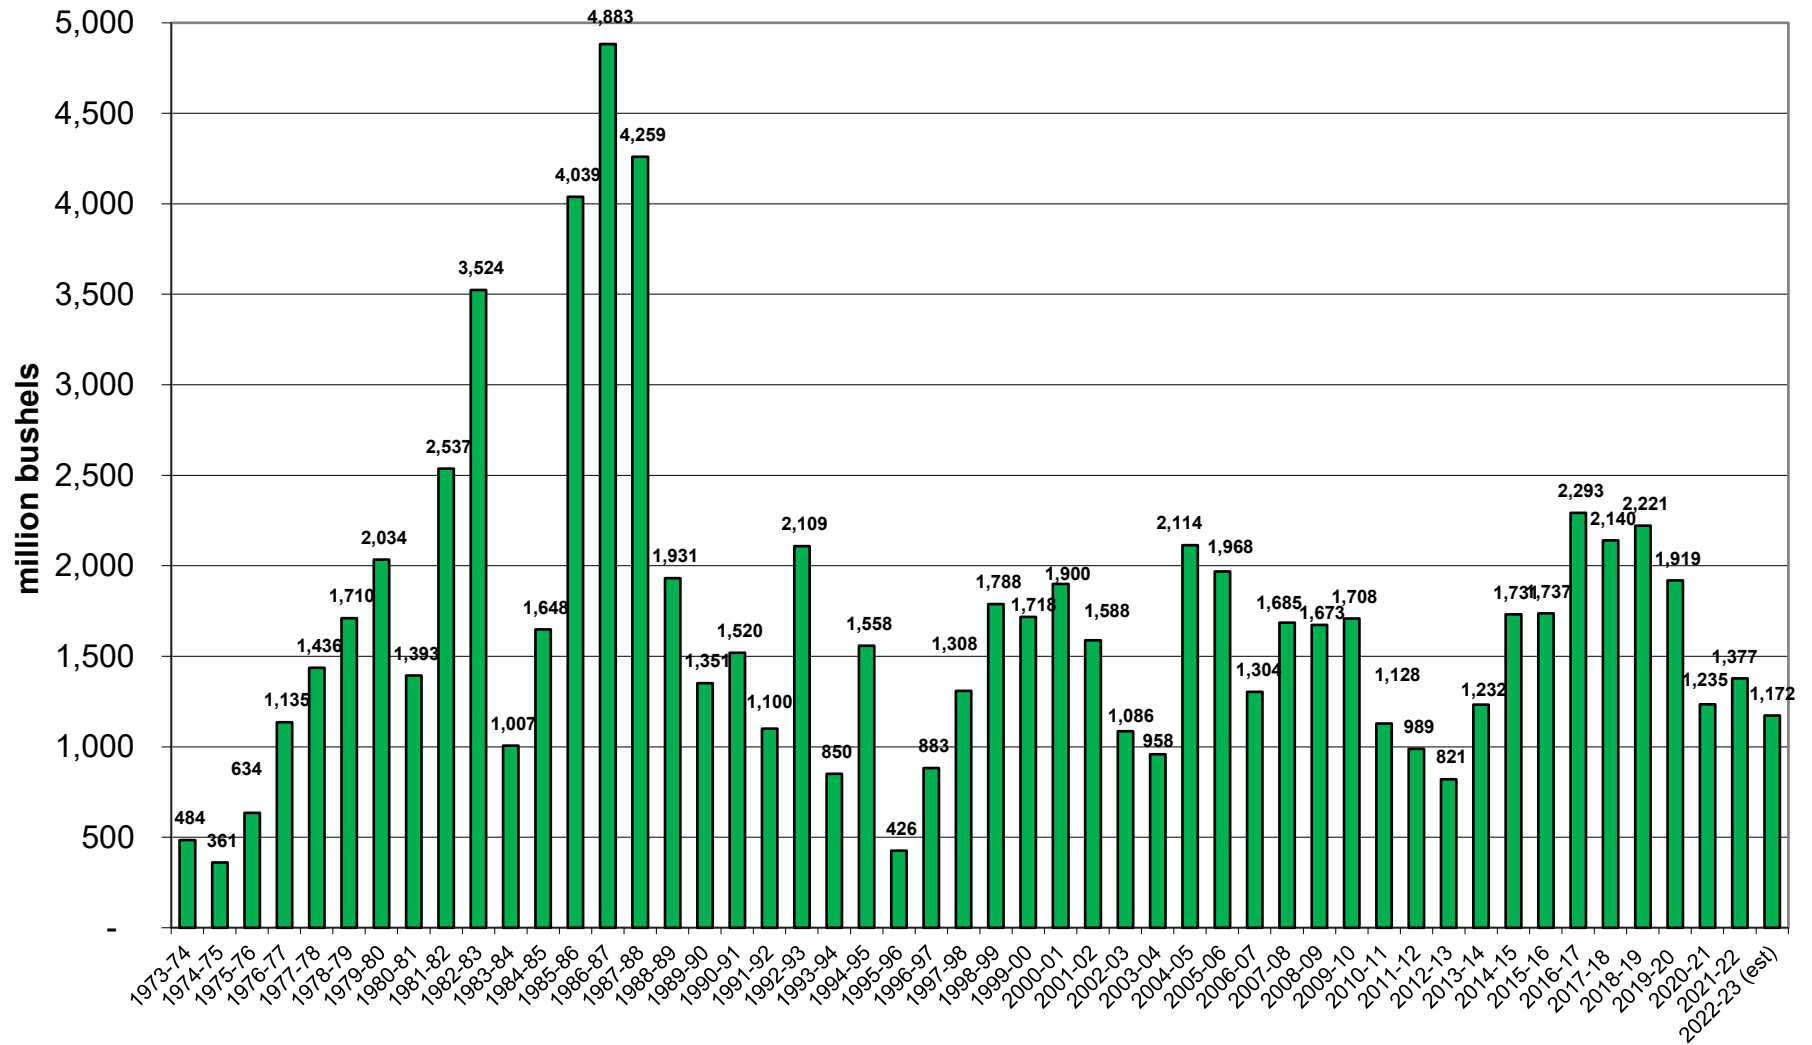

U.S. Corn Carryout in Days Supply

U.S. Corn Carryout

U.S. Corn Production

U.S. Corn Usage

U.S. Corn Exports Since 1973

U.S. Corn for Ethanol Use

U.S. Corn Usage & Production

U.S. Corn Exports as % of Total Use

U.S. Soybean Carryout in Days Supply

U.S. Soybean Carryout

U.S. Soybean Production

U.S. Soybean Usage

U.S. Soybean Exports

U.S. Soybean Production & Use

U.S. Soybean Usage - Exports as a % of Use

U.S. Wheat Carryout in Days Supply

U.S. Wheat Carryout

U.S. Wheat Production

U.S. Wheat Usage

U.S. Wheat Exports

U.S. Wheat Production & Use

U.S. Wheat Usage Exports as a % of Use

U.S. Exports Corn vs. Soybeans vs. Wheat

World Corn Carryout in Days Supply