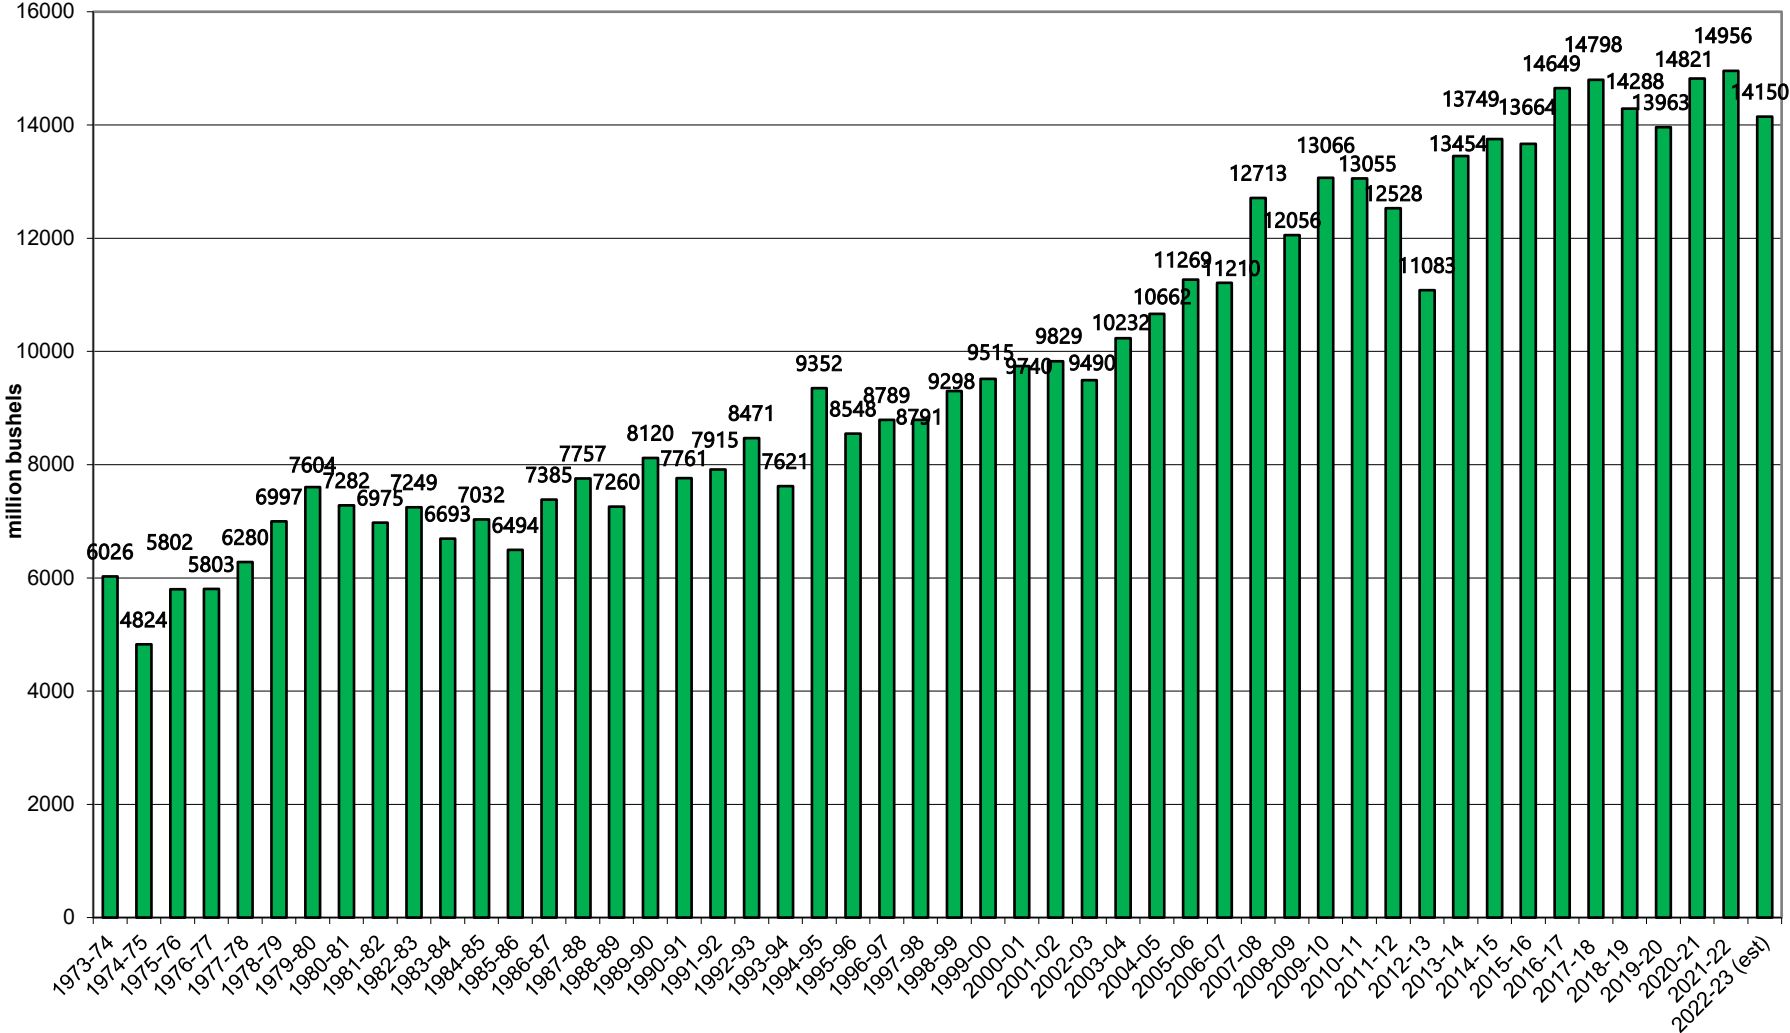

U.S. Corn Carryout in Days Supply

U.S. Corn Carryout

U.S. Corn Production

U.S. Corn Usage

U.S. Corn Exports Since 1973

U.S. Corn for Ethanol Use

U.S. Corn Usage & Production

U.S. Corn Exports as % of Total Use

U.S. Soybean Carryout in Days Supply

U.S. Soybean Carryout

U.S. Soybean Production

U.S. Soybean Usage

U.S. Soybean Exports

U.S. Soybean Production & Use

U.S. Soybean Usage - Exports as a % of Use

U.S. Wheat Carryout in Days Supply