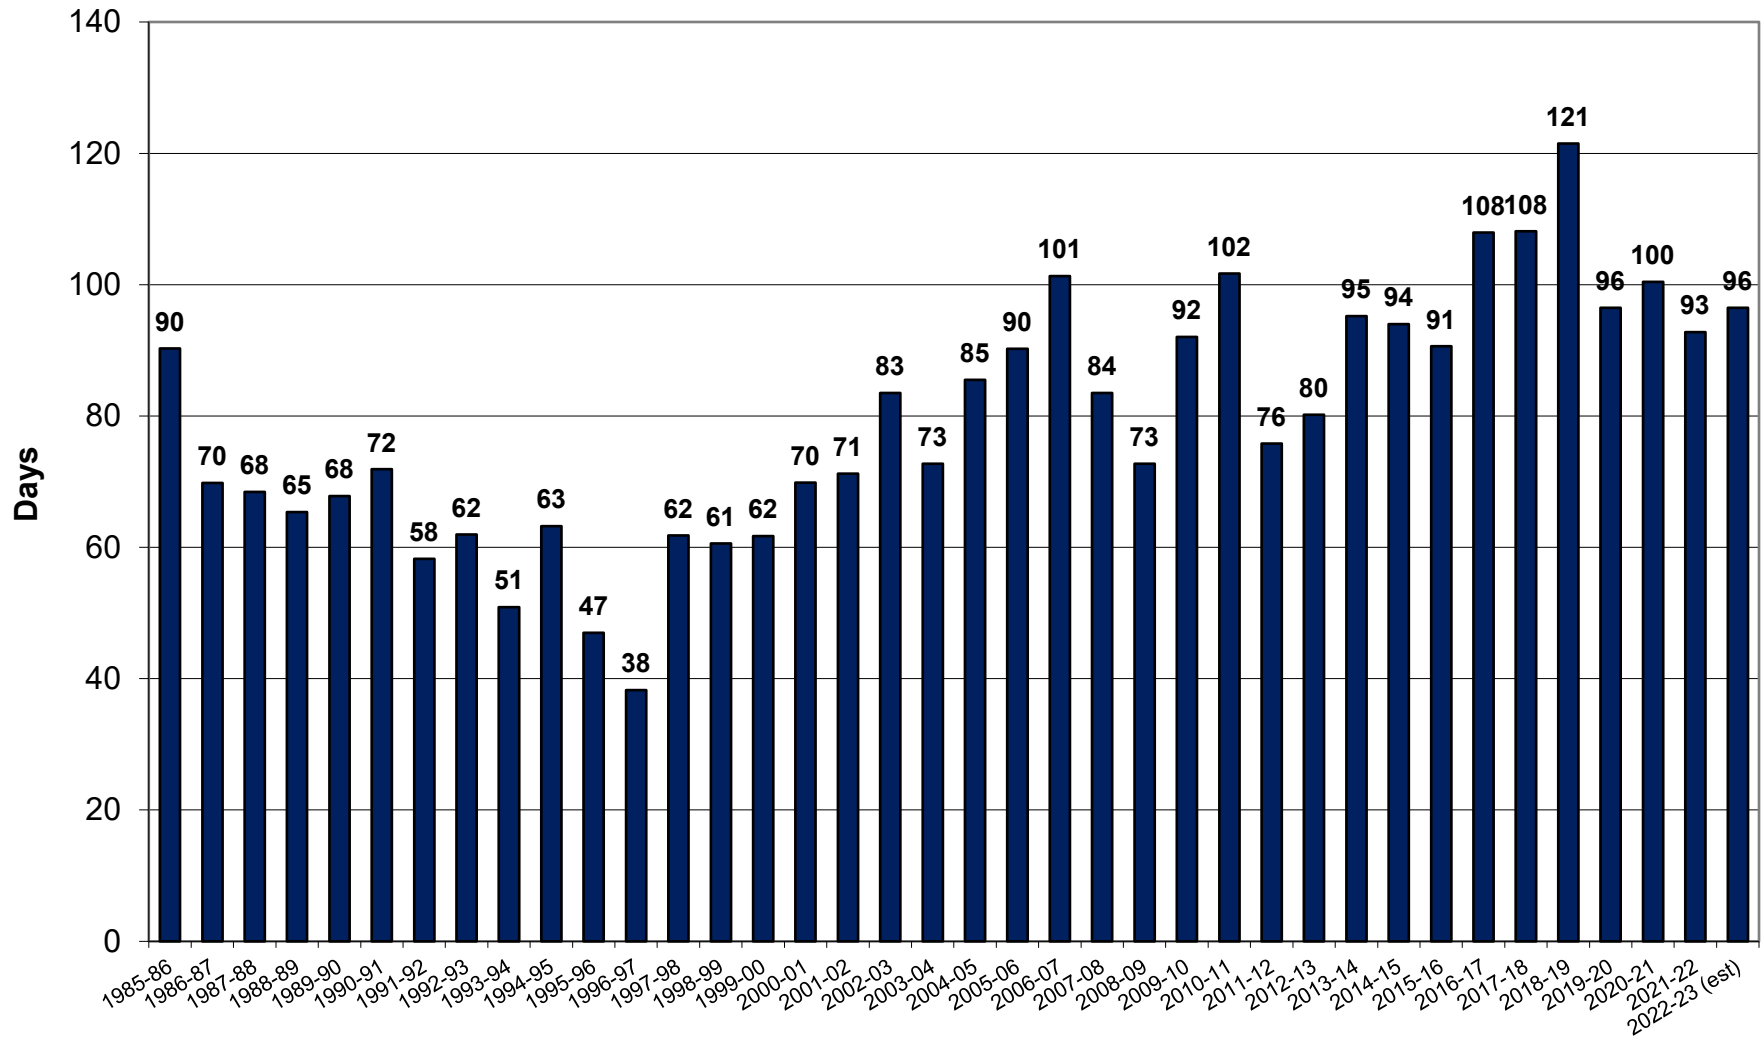

U.S. Corn Carryout in Days Supply

U.S. Corn Carryout

U.S. Corn Production

U.S. Corn Usage

U.S. Corn Exports Since 1973

U.S. Corn for Ethanol Use

U.S. Corn Usage & Production

U.S. Corn Exports as % of Total Use

U.S. Soybean Carryout in Days Supply

U.S. Soybean Carryout

U.S. Soybean Production

U.S. Soybean Usage

U.S. Soybean Exports

U.S. Soybean Production & Use

U.S. Soybean Usage - Exports as a % of Use

U.S. Wheat Carryout in Days Supply

U.S. Wheat Carryout

U.S. Wheat Production

U.S. Wheat Usage

U.S. Wheat Exports

U.S. Wheat Production & Use

U.S. Wheat Usage Exports as a % of Use

U.S. Exports Corn vs. Soybeans vs. Wheat

World Corn Carryout in Days Supply

World Corn Total Carryout

World Corn Usage

World Soybean Carryout in Days Supply

World Soybeans Total Carryout

World Soybean Usage

World Wheat Carryout in Days Supply

World Wheat Total Carryout

World Wheat Usage