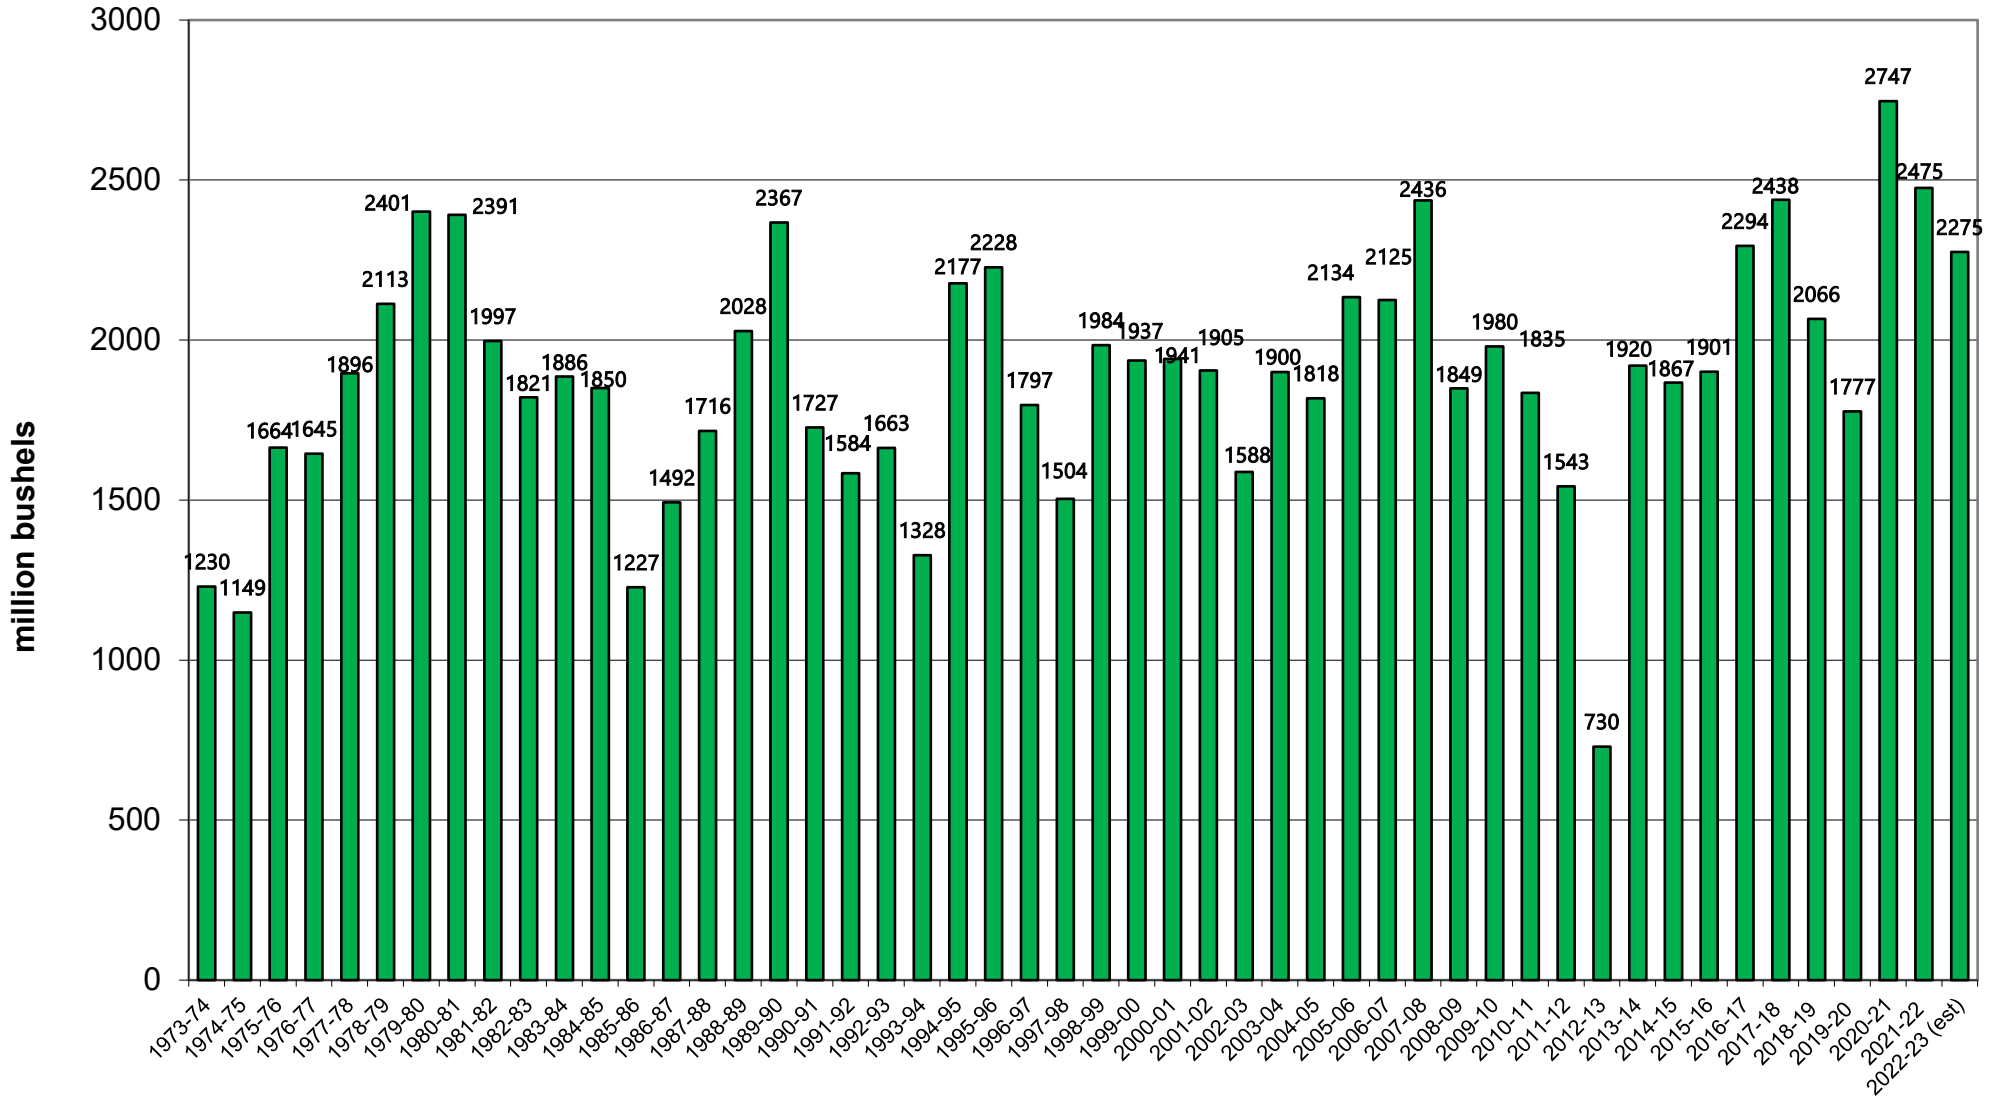

U.S. Corn Carryout in Days Supply

U.S. Corn Carryout

U.S. Corn Production

U.S. Corn Usage

U.S. Corn Exports Since 1973

U.S. Corn for Ethanol Use

U.S. Corn Usage & Production

U.S. Corn Exports as % of Total Use

U.S. Soybean Carryout in Days Supply

U.S. Soybean Carryout

U.S. Soybean Production

U.S. Soybean Usage

U.S. Soybean Exports

U.S. Soybean Production & Use

U.S. Soybean Usage - Exports as a % of Use

U.S. Wheat Carryout in Days Supply

U.S. Wheat Carryout

U.S. Wheat Production

U.S. Wheat Usage

U.S. Wheat Exports

U.S. Wheat Production & Use

U.S. Wheat Usage Exports as a % of Use

U.S. Exports Corn vs. Soybeans vs. Wheat

World Corn Carryout in Days Supply