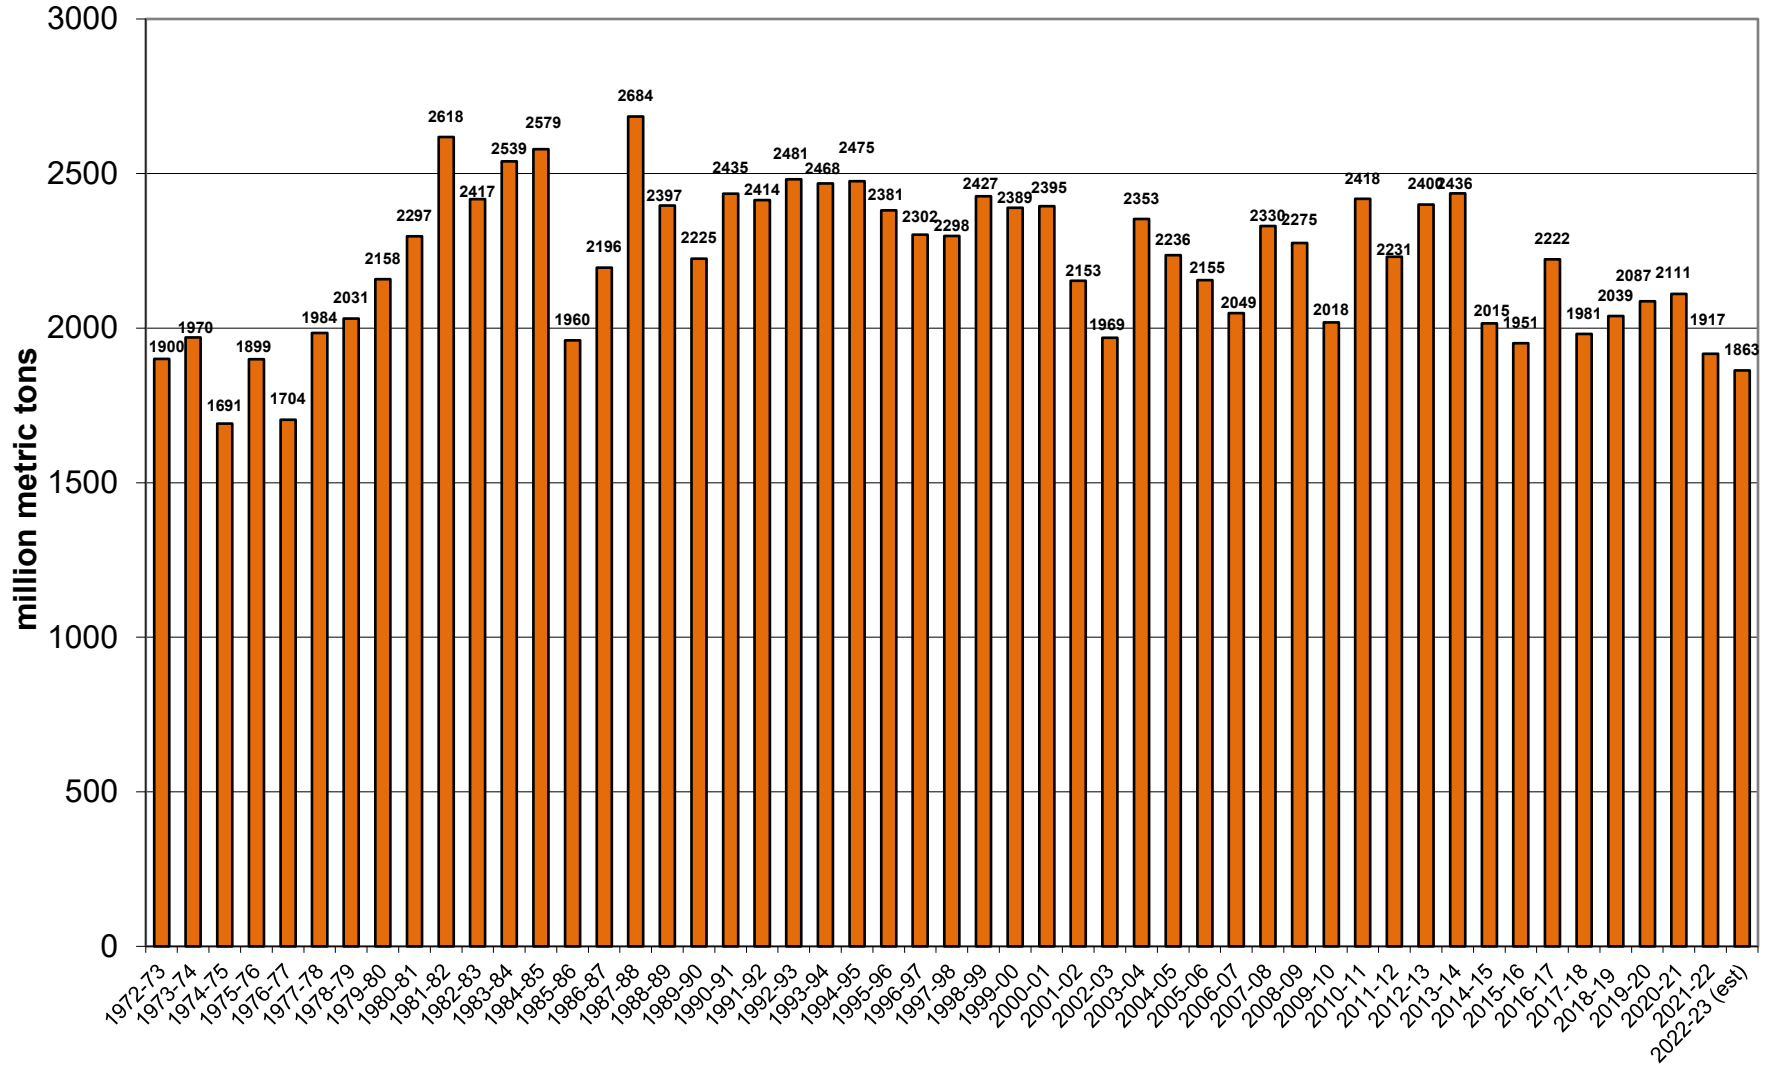

U.S. Corn Carryout in Days Supply

U.S. Corn Carryout

U.S. Corn Production

U.S. Corn Usage

U.S. Corn Exports Since 1973

U.S. Corn for Ethanol Use

U.S. Corn Usage & Production

U.S. Corn Exports as % of Total Use

U.S. Soybean Carryout in Days Supply

U.S. Soybean Carryout

U.S. Soybean Production

U.S. Soybean Usage

U.S. Soybean Exports

U.S. Soybean Production & Use

U.S. Soybean Usage - Exports as a % of Use

U.S. Wheat Carryout in Days Supply

U.S. Wheat Carryout

U.S. Wheat Production

U.S. Wheat Usage

U.S. Wheat Exports

U.S. Wheat Production & Use

U.S. Wheat Usage Exports as a % of Use

U.S. Exports Corn vs. Soybeans vs. Wheat

World Corn Carryout in Days Supply