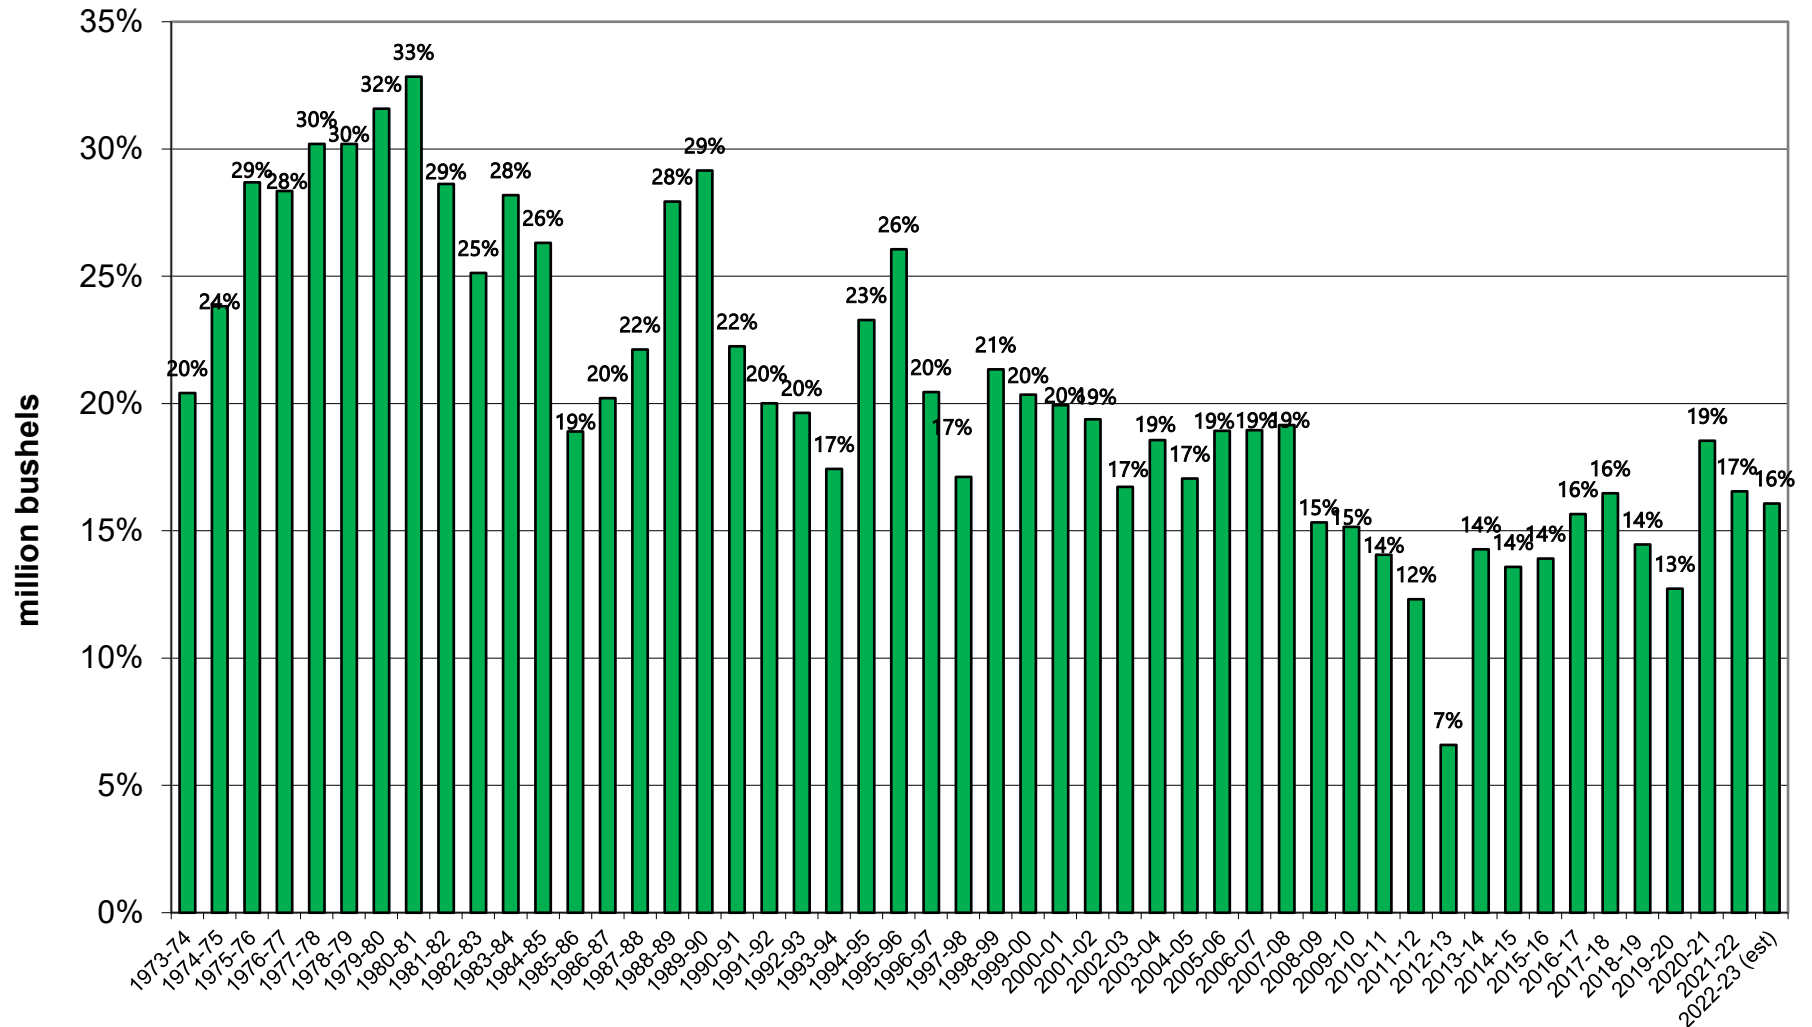

U.S. Corn Carryout in Days Supply

U.S. Corn Carryout

U.S. Corn Production

U.S. Corn Usage

U.S. Corn Exports Since 1973

U.S. Corn for Ethanol Use

U.S. Corn Usage & Production

U.S. Corn Exports as % of Total Use

U.S. Soybean Carryout in Days Supply

U.S. Soybean Carryout

U.S. Soybean Production

U.S. Soybean Usage

U.S. Soybean Exports

U.S. Soybean Production & Use

U.S. Soybean Usage - Exports as a % of Use

U.S. Wheat Carryout in Days Supply