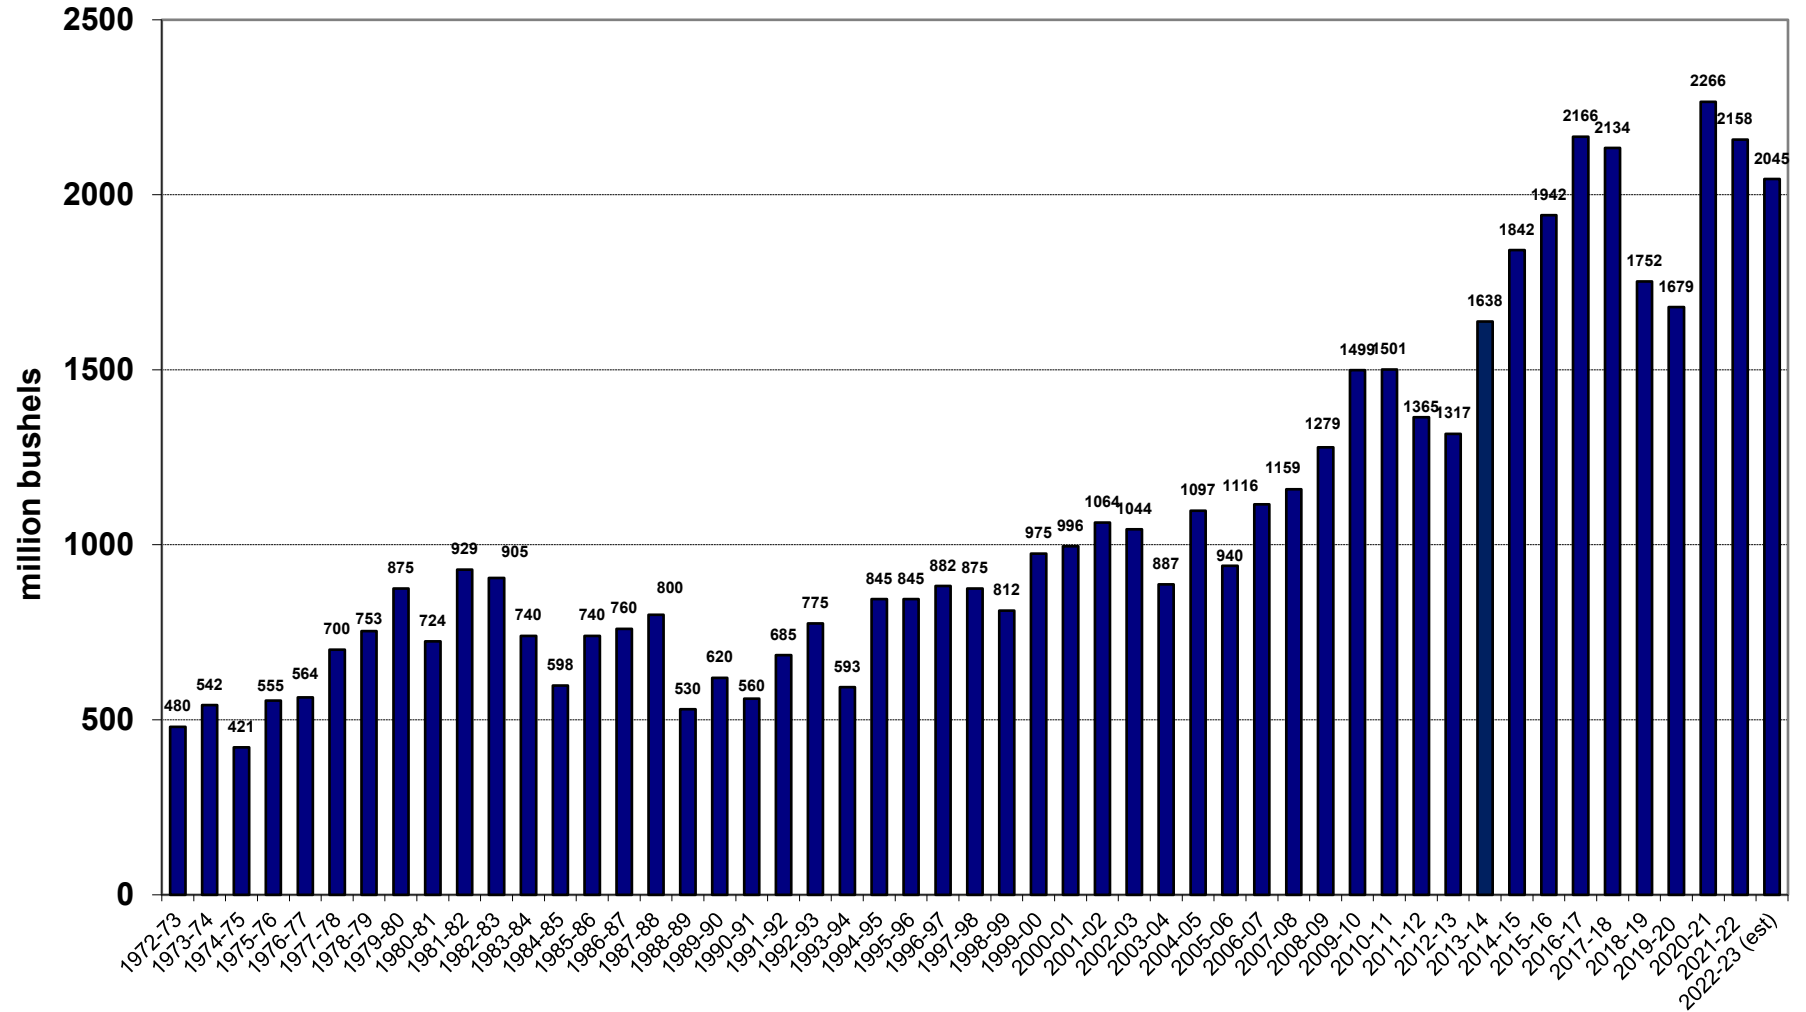

U.S. Corn Carryout in Days Supply

U.S. Corn Carryout

U.S. Corn Production

U.S. Corn Usage

U.S. Corn Exports Since 1973

U.S. Corn for Ethanol Use

U.S. Corn Usage & Production

U.S. Corn Exports as % of Total Use

U.S. Soybean Carryout in Days Supply

U.S. Soybean Carryout

U.S. Soybean Production

U.S. Soybean Usage

U.S. Soybean Exports

U.S. Soybean Production & Use

U.S. Soybean Usage - Exports as a % of Use

U.S. Wheat Carryout in Days Supply

U.S. Wheat Carryout

U.S. Wheat Production

U.S. Wheat Usage

U.S. Wheat Exports

U.S. Wheat Production & Use

U.S. Wheat Usage Exports as a % of Use

U.S. Exports Corn vs. Soybeans vs. Wheat

World Corn Carryout in Days Supply