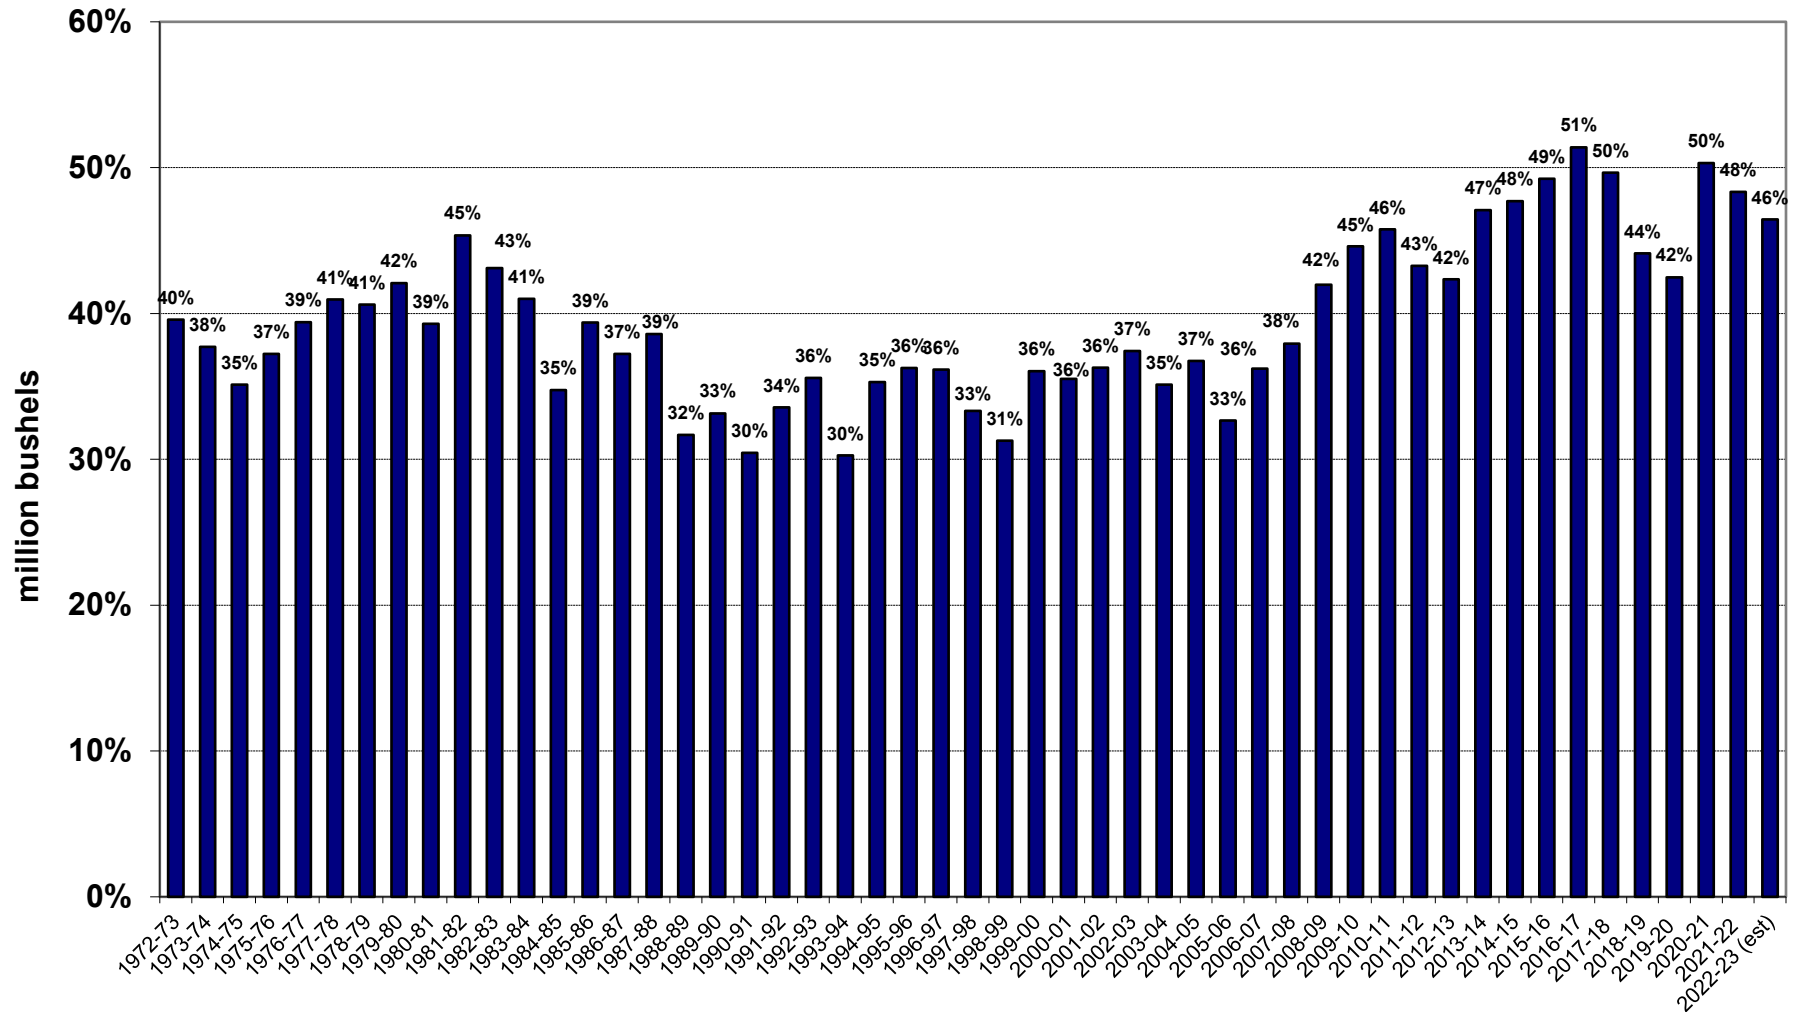

U.S. Corn Carryout in Days Supply

U.S. Corn Carryout

U.S. Corn Production

U.S. Corn Usage

U.S. Corn Exports Since 1973

U.S. Corn for Ethanol Use

U.S. Corn Usage & Production

U.S. Corn Exports as % of Total Use

U.S. Soybean Carryout in Days Supply

U.S. Soybean Carryout

U.S. Soybean Production

U.S. Soybean Usage

U.S. Soybean Exports

U.S. Soybean Production & Use

U.S. Soybean Usage - Exports as a % of Use

U.S. Wheat Carryout in Days Supply