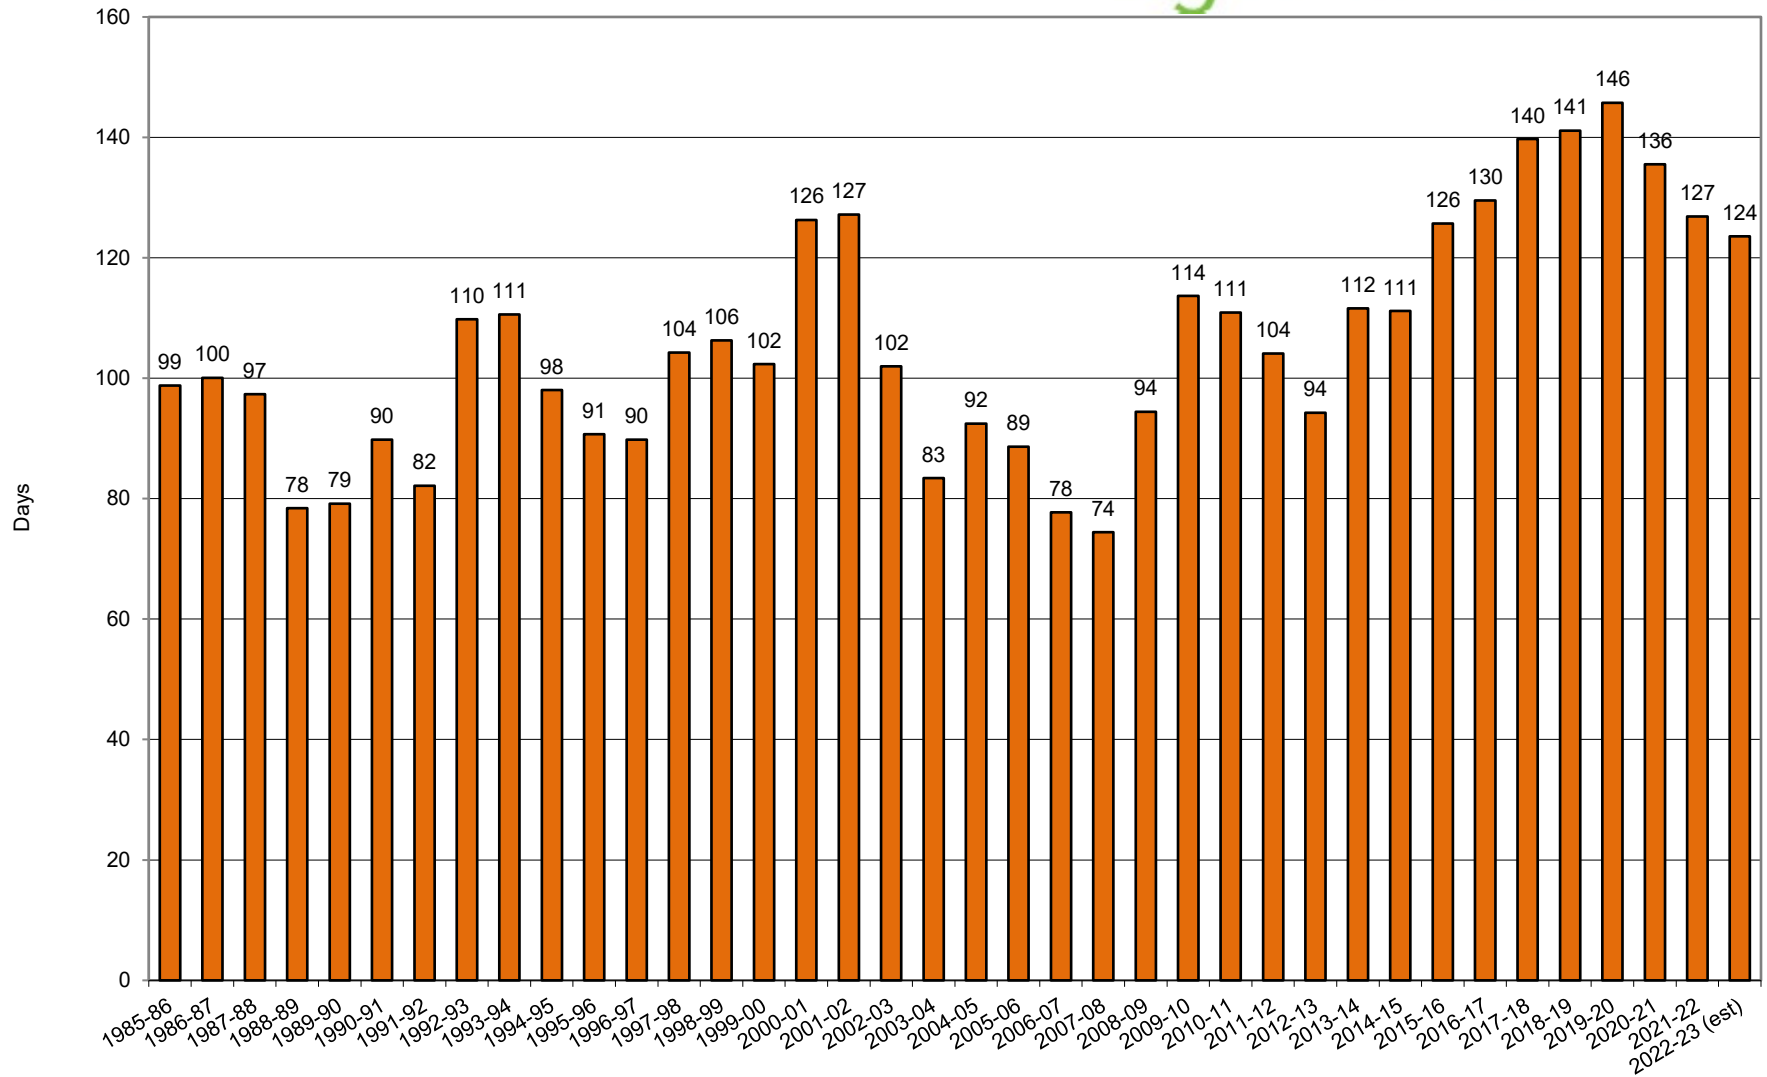

U.S. Corn Carryout in Days Supply

U.S. Corn Carryout

U.S. Corn Production

U.S. Corn Usage

U.S. Corn Exports Since 1973

U.S. Corn for Ethanol Use

U.S. Corn Usage & Production

U.S. Corn Exports as % of Total Use

U.S. Wheat Carryout

U.S. Wheat Production

U.S. Wheat Usage

U.S. Wheat Exports

U.S. Wheat Production & Use

U.S. Wheat Usage Exports as a % of Use

U.S. Exports Corn vs. Soybeans vs. Wheat

World Corn Carryout in Days Supply

World Corn Total Carryout

World Corn Usage

World Soybean Carryout in Days Supply

World Soybeans Total Carryout

World Soybean Usage

World Wheat Carryout in Days Supply

World Wheat Total Carryout

World Wheat Usage