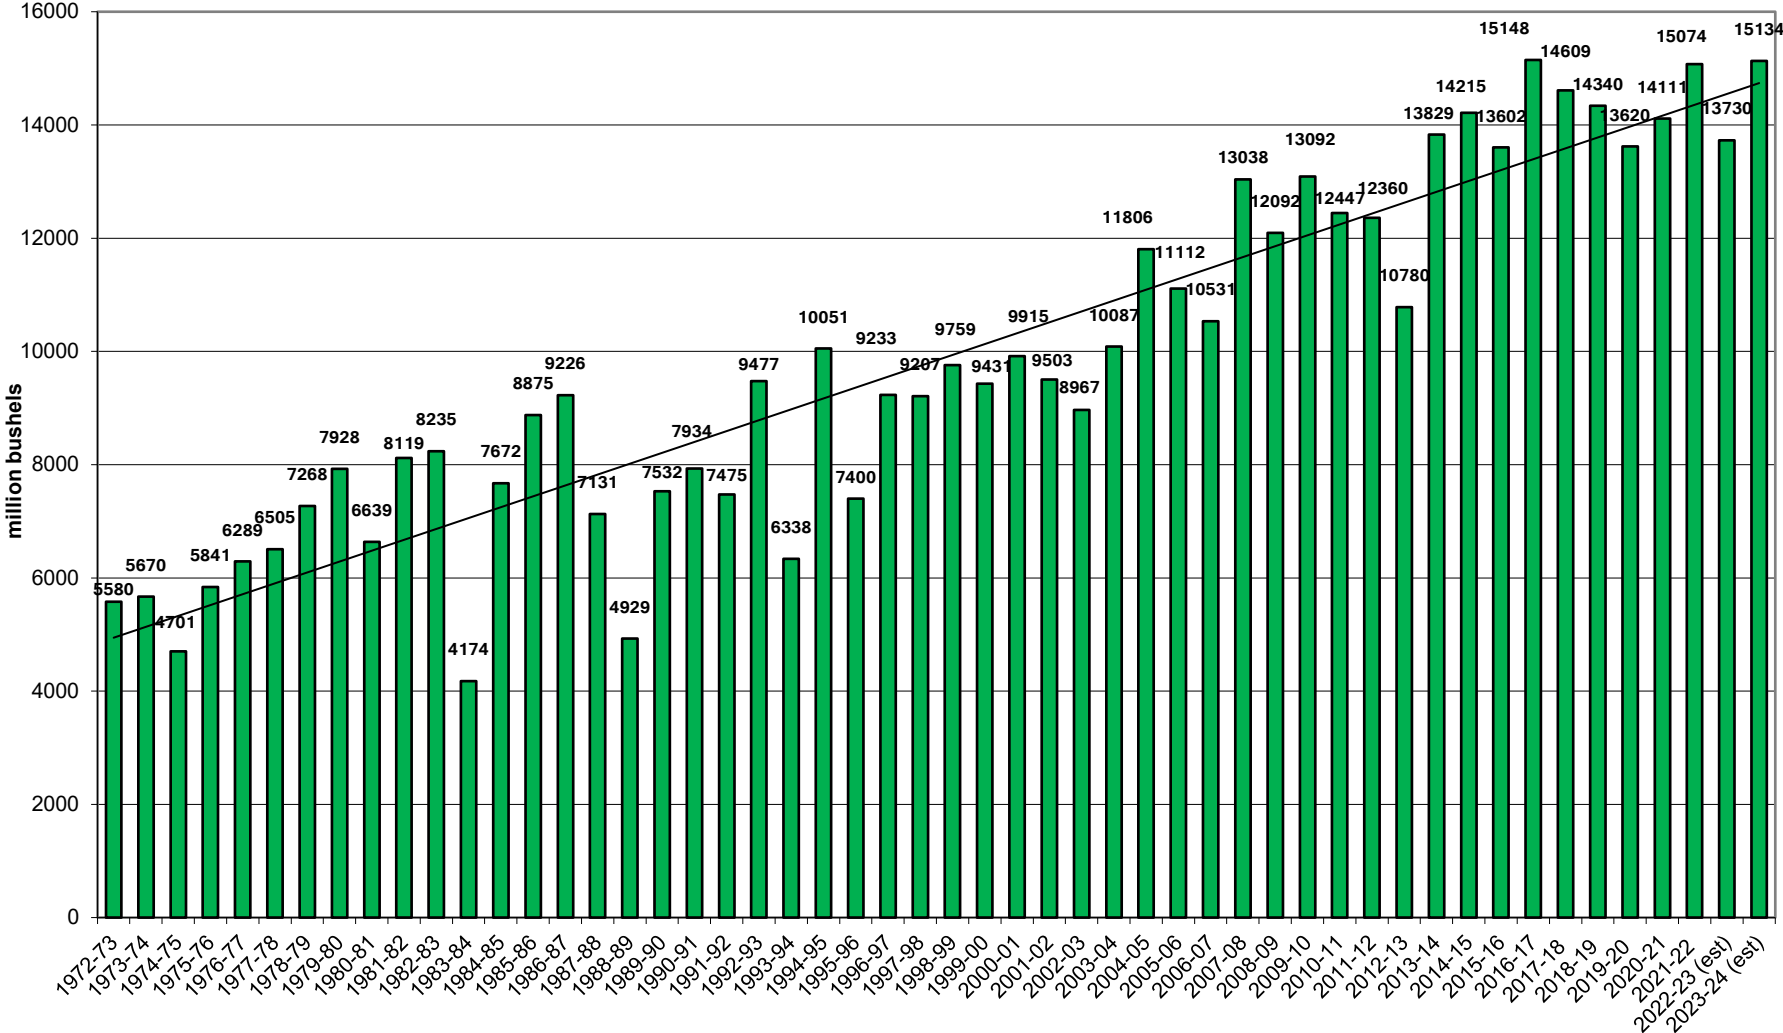

U.S. Corn Carryout in Days Supply

U.S. Corn Carryout

U.S. Corn Production

U.S. Corn Usage

U.S. Corn Exports Since 1973

U.S. Corn for Ethanol Use

U.S. Corn Usage & Production

U.S. Corn Exports as % of Total Use

U.S. Soybean Carryout in Days Supply

U.S. Soybean Carryout

U.S. Soybean Production

U.S. Soybean Usage

U.S. Soybean Exports

U.S. Soybean Production & Use

U.S. Soybean Usage - Exports as a % of Use

U.S. Wheat Carryout in Days Supply