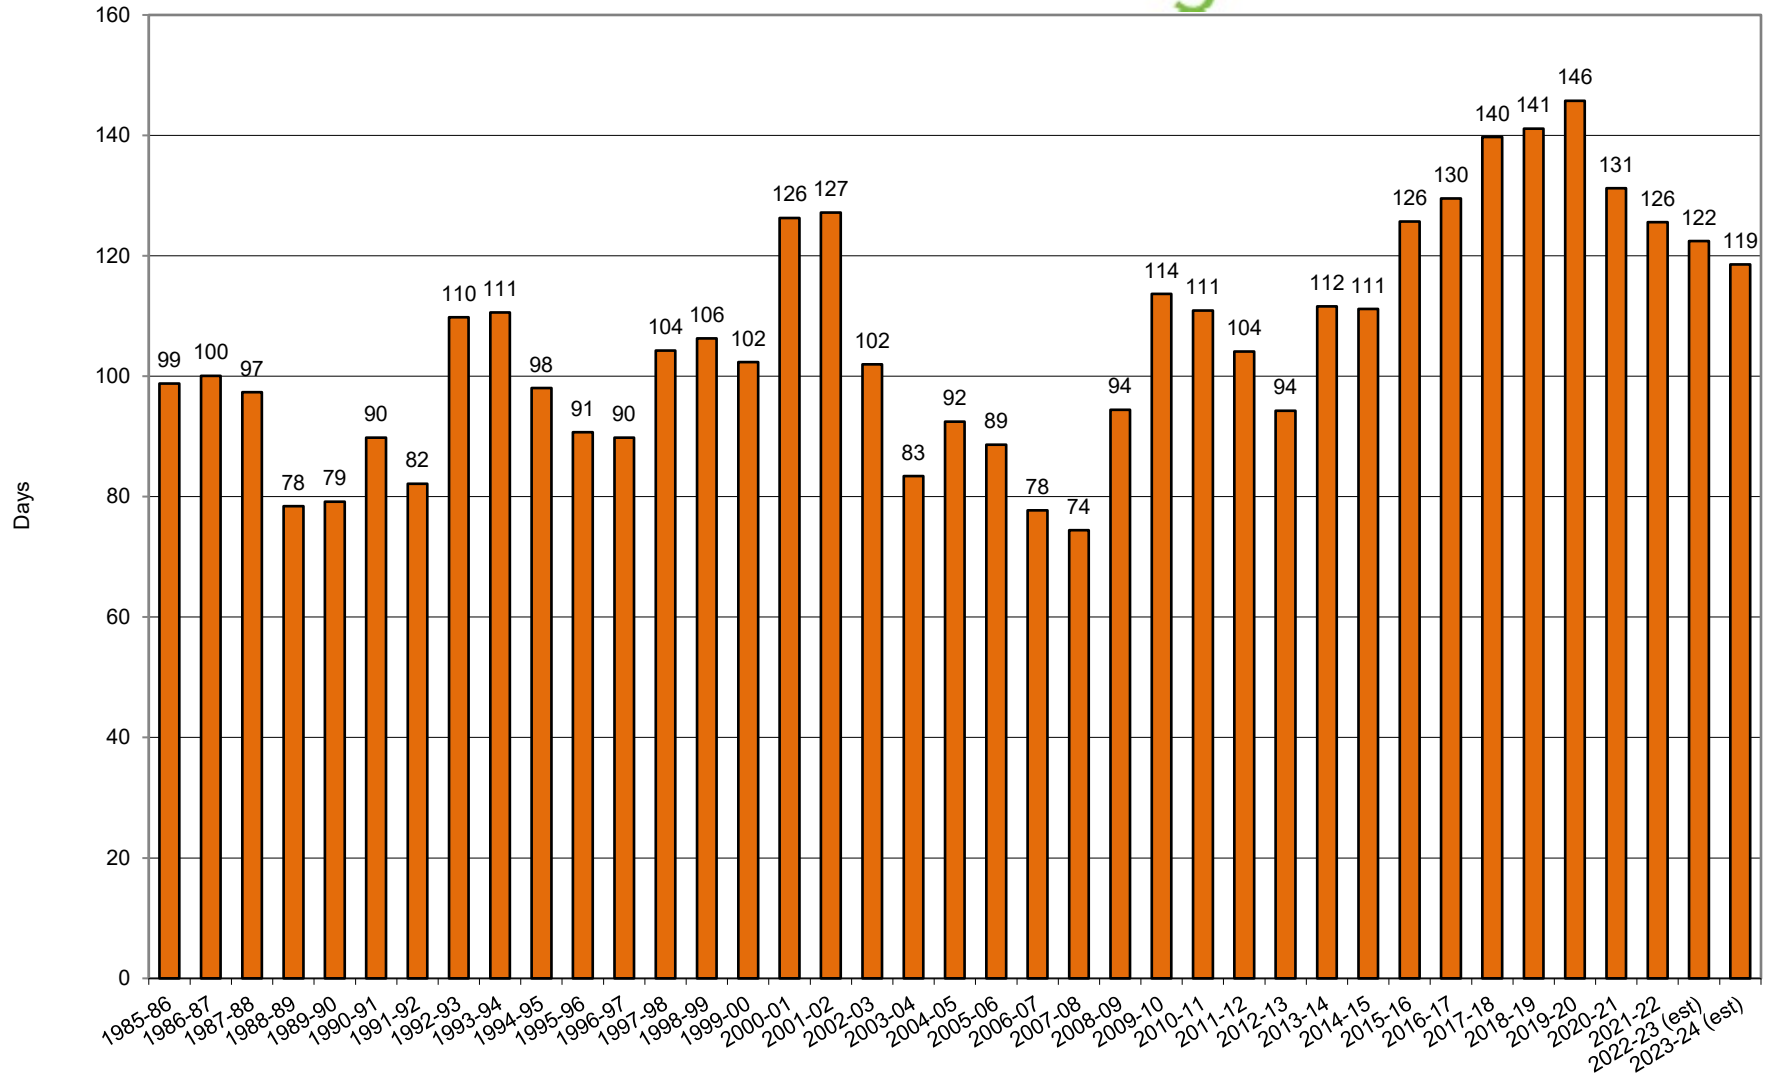

U.S. Corn Carryout in Days Supply

U.S. Corn Carryout

U.S. Corn Production

U.S. Corn Usage

U.S. Corn Exports Since 1973

U.S. Corn for Ethanol Use

U.S. Corn Usage & Production

U.S. Corn Exports as % of Total Use

U.S. Wheat Carryout

U.S. Wheat Production

U.S. Wheat Usage

U.S. Wheat Exports

U.S. Wheat Production & Use

U.S. Wheat Usage Exports as a % of Use

U.S. Exports Corn vs. Soybeans vs. Wheat

World Corn Carryout in Days Supply

World Corn Total Carryout

World Corn Usage

World Soybean Carryout in Days Supply

World Soybeans Total Carryout

World Soybean Usage

World Wheat Carryout in Days Supply

World Wheat Total Carryout

World Wheat Usage