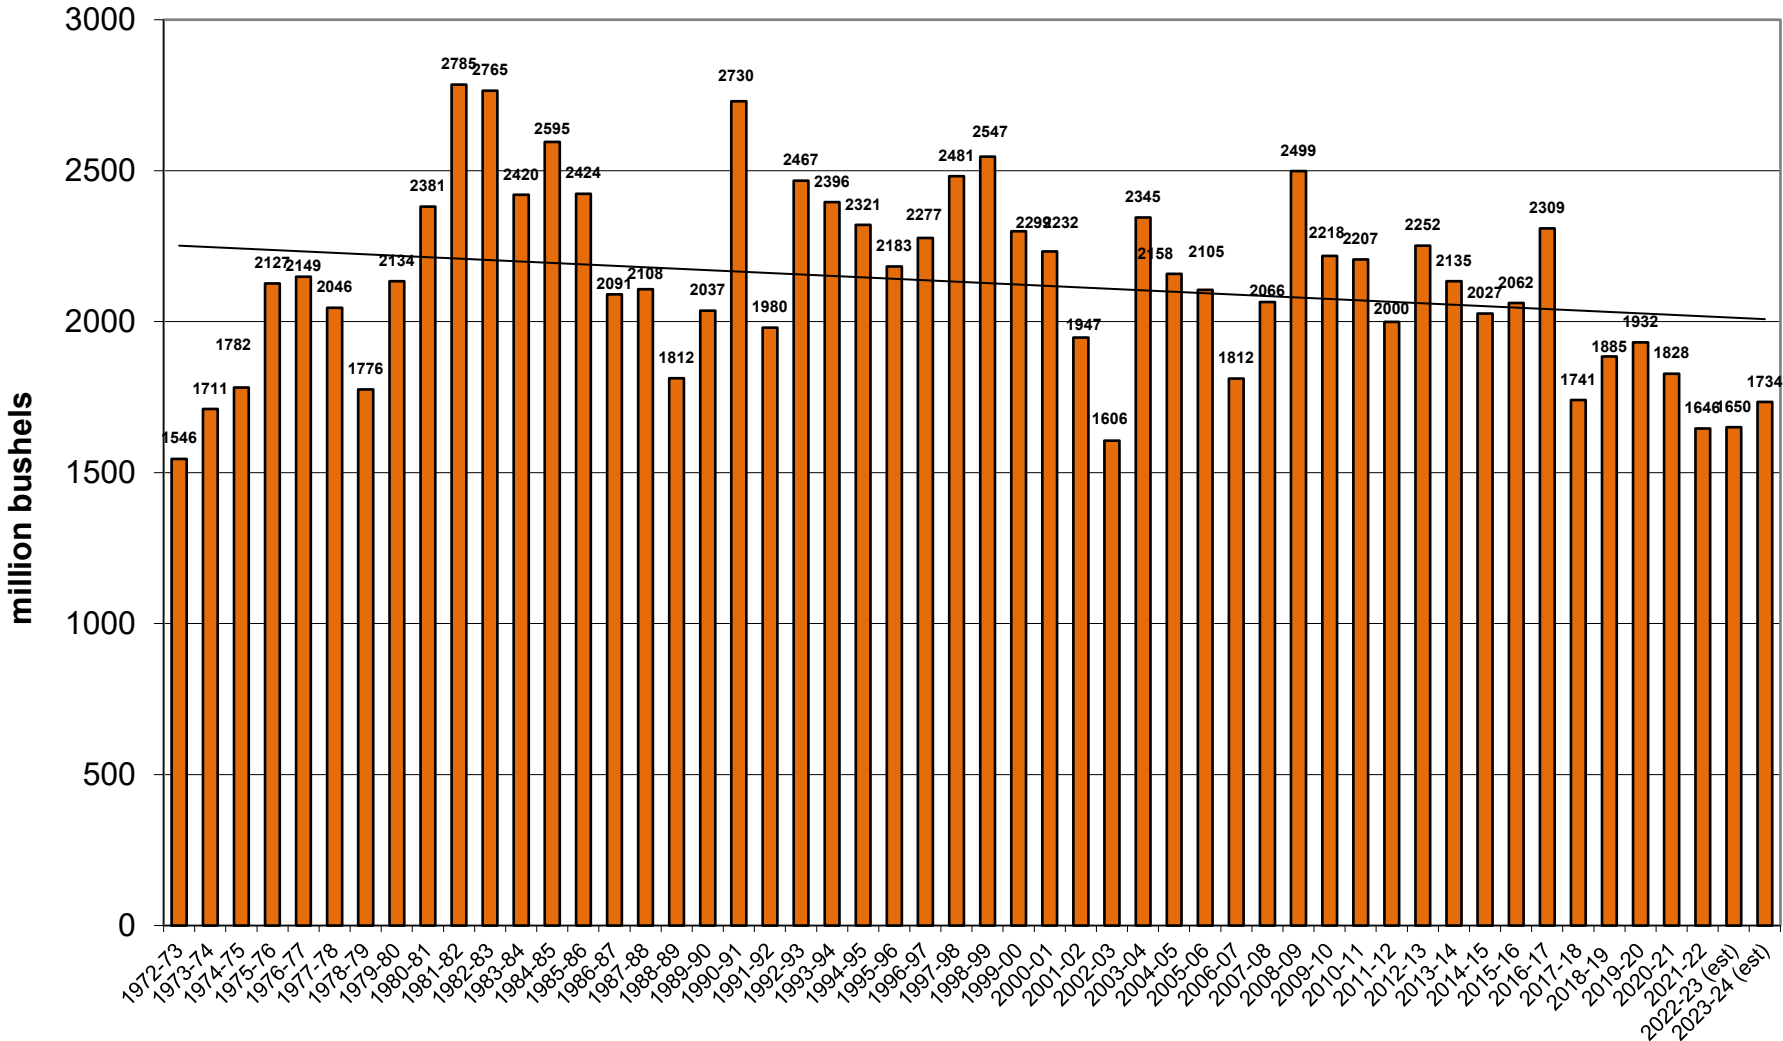

U.S. Corn Carryout in Days Supply

U.S. Corn Carryout

U.S. Corn Production

U.S. Corn Usage

U.S. Corn Exports Since 1973

U.S. Corn for Ethanol Use

U.S. Corn Usage & Production

U.S. Corn Exports as % of Total Use

U.S. Soybean Carryout in Days Supply

U.S. Soybean Carryout

U.S. Soybean Production

U.S. Soybean Usage

U.S. Soybean Exports

U.S. Soybean Production & Use

U.S. Soybean Usage - Exports as a % of Use

U.S. Wheat Carryout in Days Supply

U.S. Wheat Carryout

U.S. Wheat Production

U.S. Wheat Usage

U.S. Wheat Exports

U.S. Wheat Production & Use

U.S. Wheat Usage Exports as a % of Use

U.S. Exports Corn vs. Soybeans vs. Wheat

World Corn Carryout in Days Supply