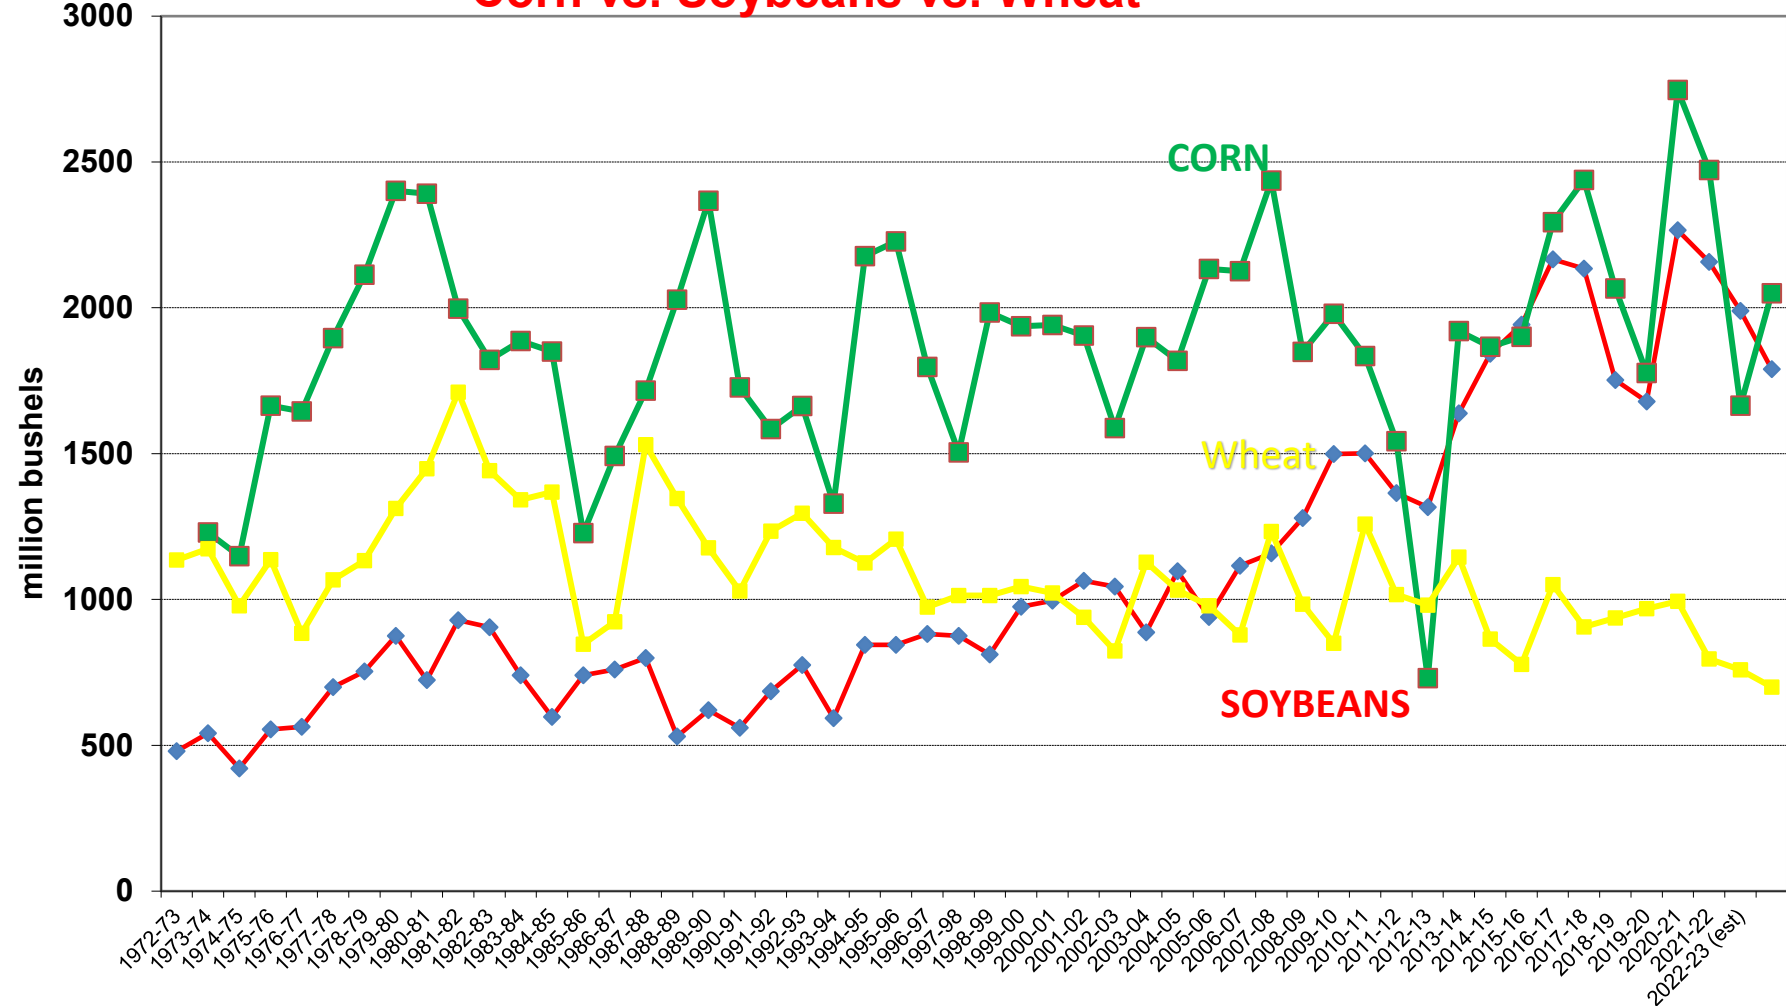

U.S. Corn Carryout in Days Supply

U.S. Corn Carryout

U.S. Corn Production

U.S. Corn Usage

U.S. Corn Exports Since 1973

U.S. Corn for Ethanol Use

U.S. Corn Usage & Production

U.S. Corn Exports as % of Total Use

U.S. Soybean Carryout in Days Supply

U.S. Soybean Carryout

U.S. Soybean Production

U.S. Soybean Usage

U.S. Soybean Exports

U.S. Soybean Production & Use

U.S. Soybean Usage - Exports as a % of Use

U.S. Wheat Carryout in Days Supply

U.S. Wheat Carryout

U.S. Wheat Production

U.S. Wheat Usage

U.S. Wheat Exports

U.S. Wheat Production & Use

U.S. Wheat Usage Exports as a % of Use

U.S. Exports Corn vs. Soybeans vs. Wheat

World Corn Carryout in Days Supply

World Corn Total Carryout

World Corn Usage

World Soybean Carryout in Days Supply

World Soybeans Total Carryout

World Soybean Usage

World Wheat Carryout in Days Supply

World Wheat Total Carryout

World Wheat Usage