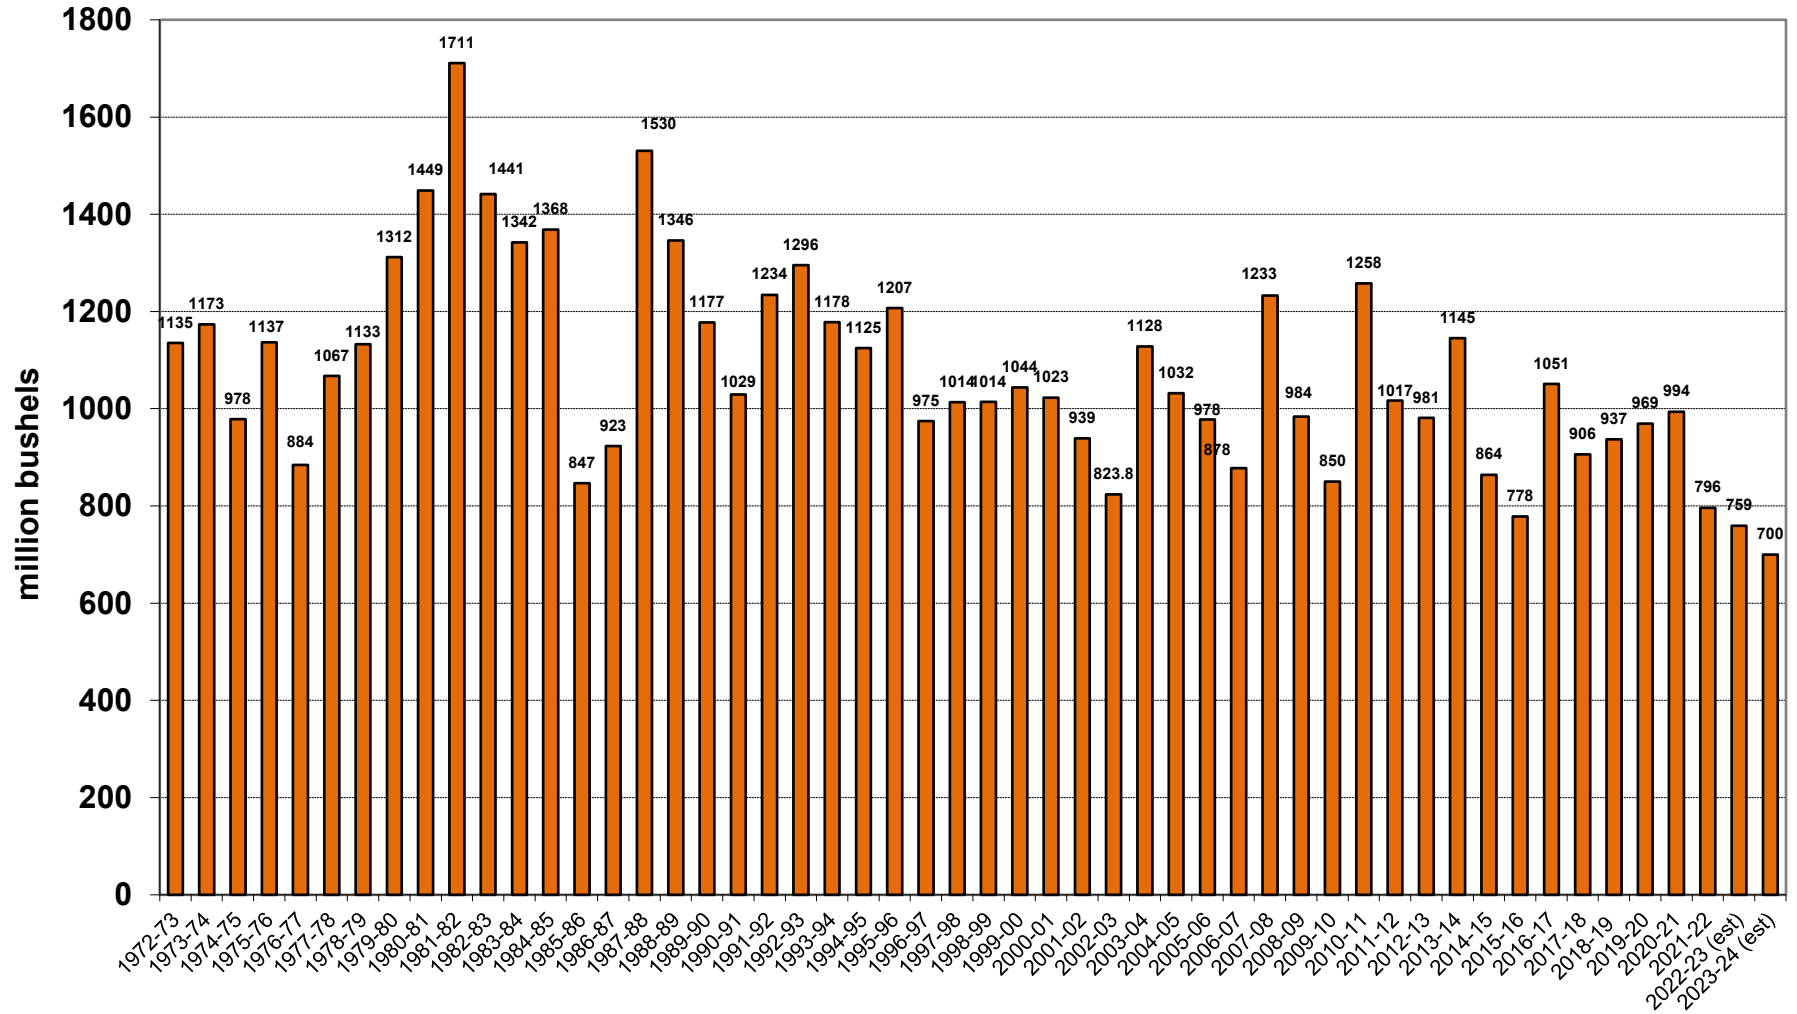

U.S. Corn Carryout in Days Supply

U.S. Corn Carryout

U.S. Corn Production

U.S. Corn Usage

U.S. Corn Exports Since 1973

U.S. Corn for Ethanol Use

U.S. Corn Usage & Production

U.S. Corn Exports as % of Total Use

U.S. Soybean Carryout in Days Supply

U.S. Soybean Carryout

U.S. Soybean Production

U.S. Soybean Usage

U.S. Soybean Exports

U.S. Soybean Production & Use

U.S. Soybean Usage - Exports as a % of Use

U.S. Wheat Carryout in Days Supply

U.S. Wheat Carryout

U.S. Wheat Production

U.S. Wheat Usage

U.S. Wheat Exports

U.S. Wheat Production & Use

U.S. Wheat Usage Exports as a % of Use

U.S. Exports Corn vs. Soybeans vs. Wheat

World Corn Carryout in Days Supply

World Corn Total Carryout

World Corn Usage

World Soybean Carryout in Days Supply

World Soybeans Total Carryout

World Soybean Usage

World Wheat Carryout in Days Supply

World Wheat Total Carryout

World Wheat Usage