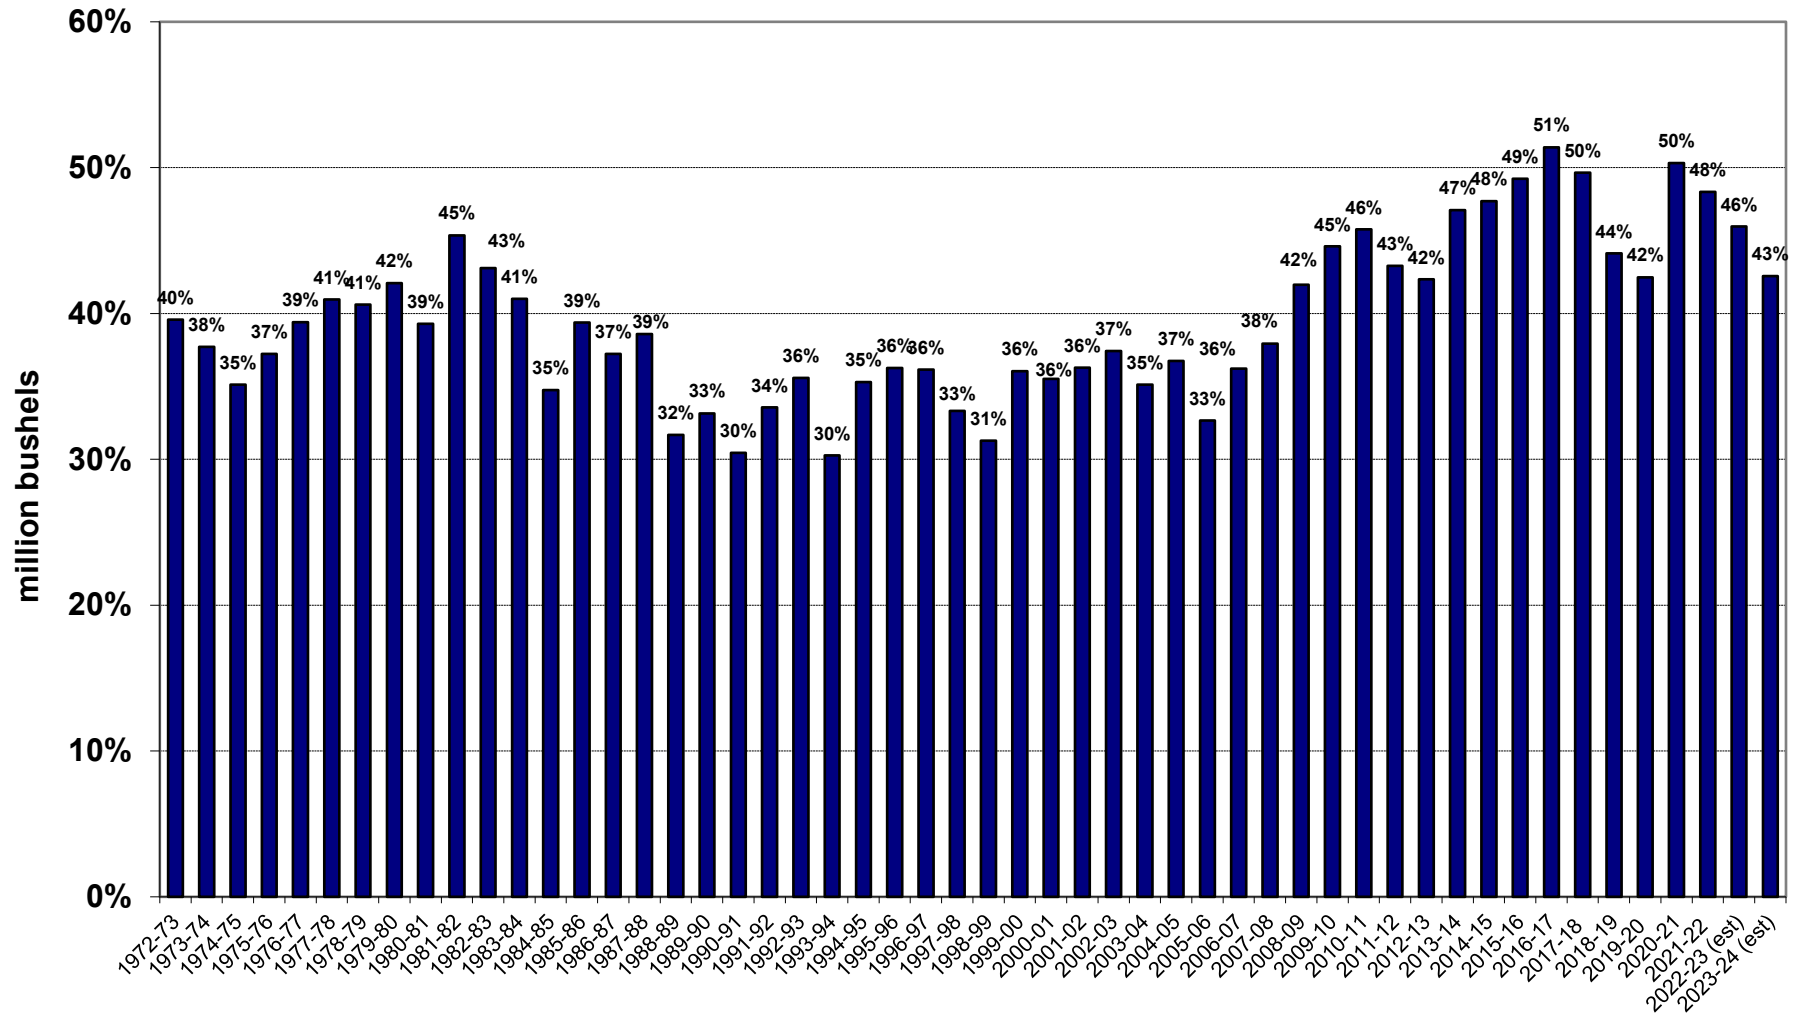

U.S. Corn Carryout in Days Supply

U.S. Corn Carryout

U.S. Corn Production

U.S. Corn Usage

U.S. Corn Exports Since 1973

U.S. Corn for Ethanol Use

U.S. Corn Usage & Production

U.S. Corn Exports as % of Total Use

U.S. Soybean Carryout in Days Supply

U.S. Soybean Carryout

U.S. Soybean Production

U.S. Soybean Usage

U.S. Soybean Exports

U.S. Soybean Production & Use

U.S. Soybean Usage - Exports as a % of Use

U.S. Wheat Carryout in Days Supply