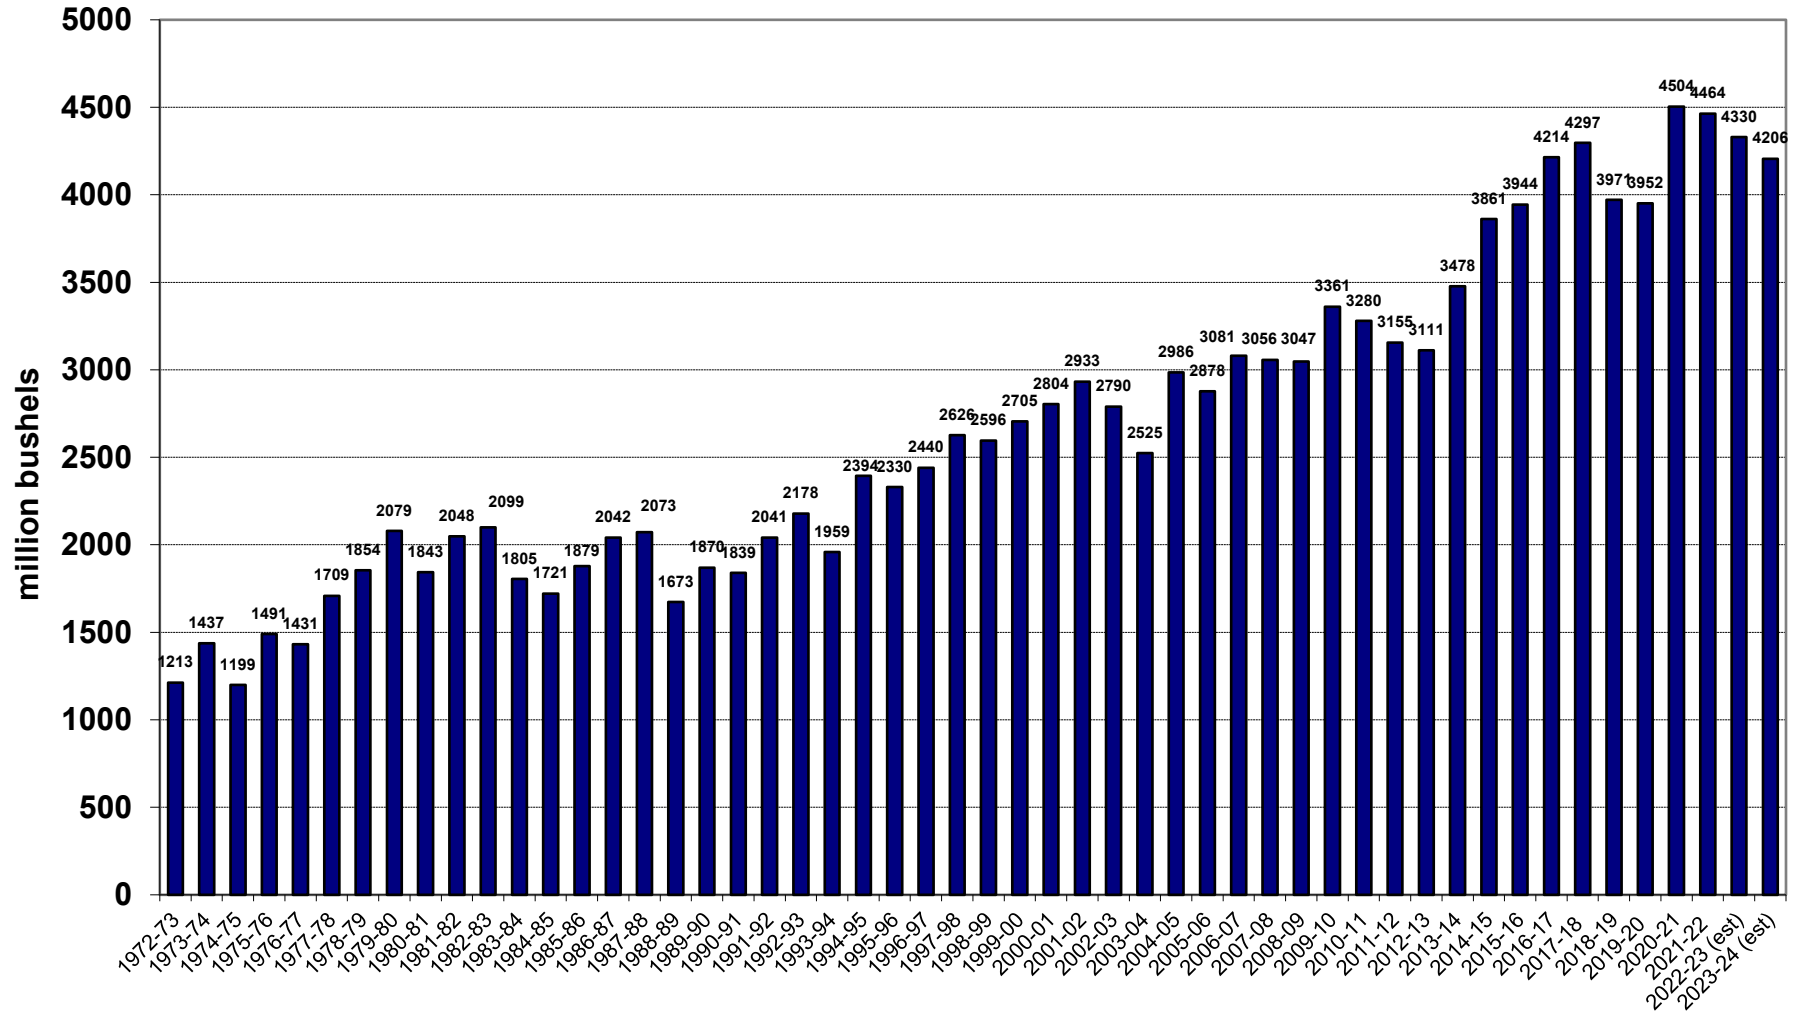

U.S. Corn Carryout in Days Supply

U.S. Corn Carryout

U.S. Corn Production

U.S. Corn Usage

U.S. Corn Exports Since 1973

U.S. Corn for Ethanol Use

U.S. Corn Usage & Production

U.S. Corn Exports as % of Total Use

U.S. Soybean Carryout in Days Supply

U.S. Soybean Carryout

U.S. Soybean Production

U.S. Soybean Usage

U.S. Soybean Exports

U.S. Soybean Production & Use

U.S. Soybean Usage - Exports as a % of Use

U.S. Wheat Carryout in Days Supply

U.S. Wheat Carryout

U.S. Wheat Production

U.S. Wheat Usage

U.S. Wheat Exports

U.S. Wheat Production & Use

U.S. Wheat Usage Exports as a % of Use

U.S. Exports Corn vs. Soybeans vs. Wheat

World Corn Carryout in Days Supply