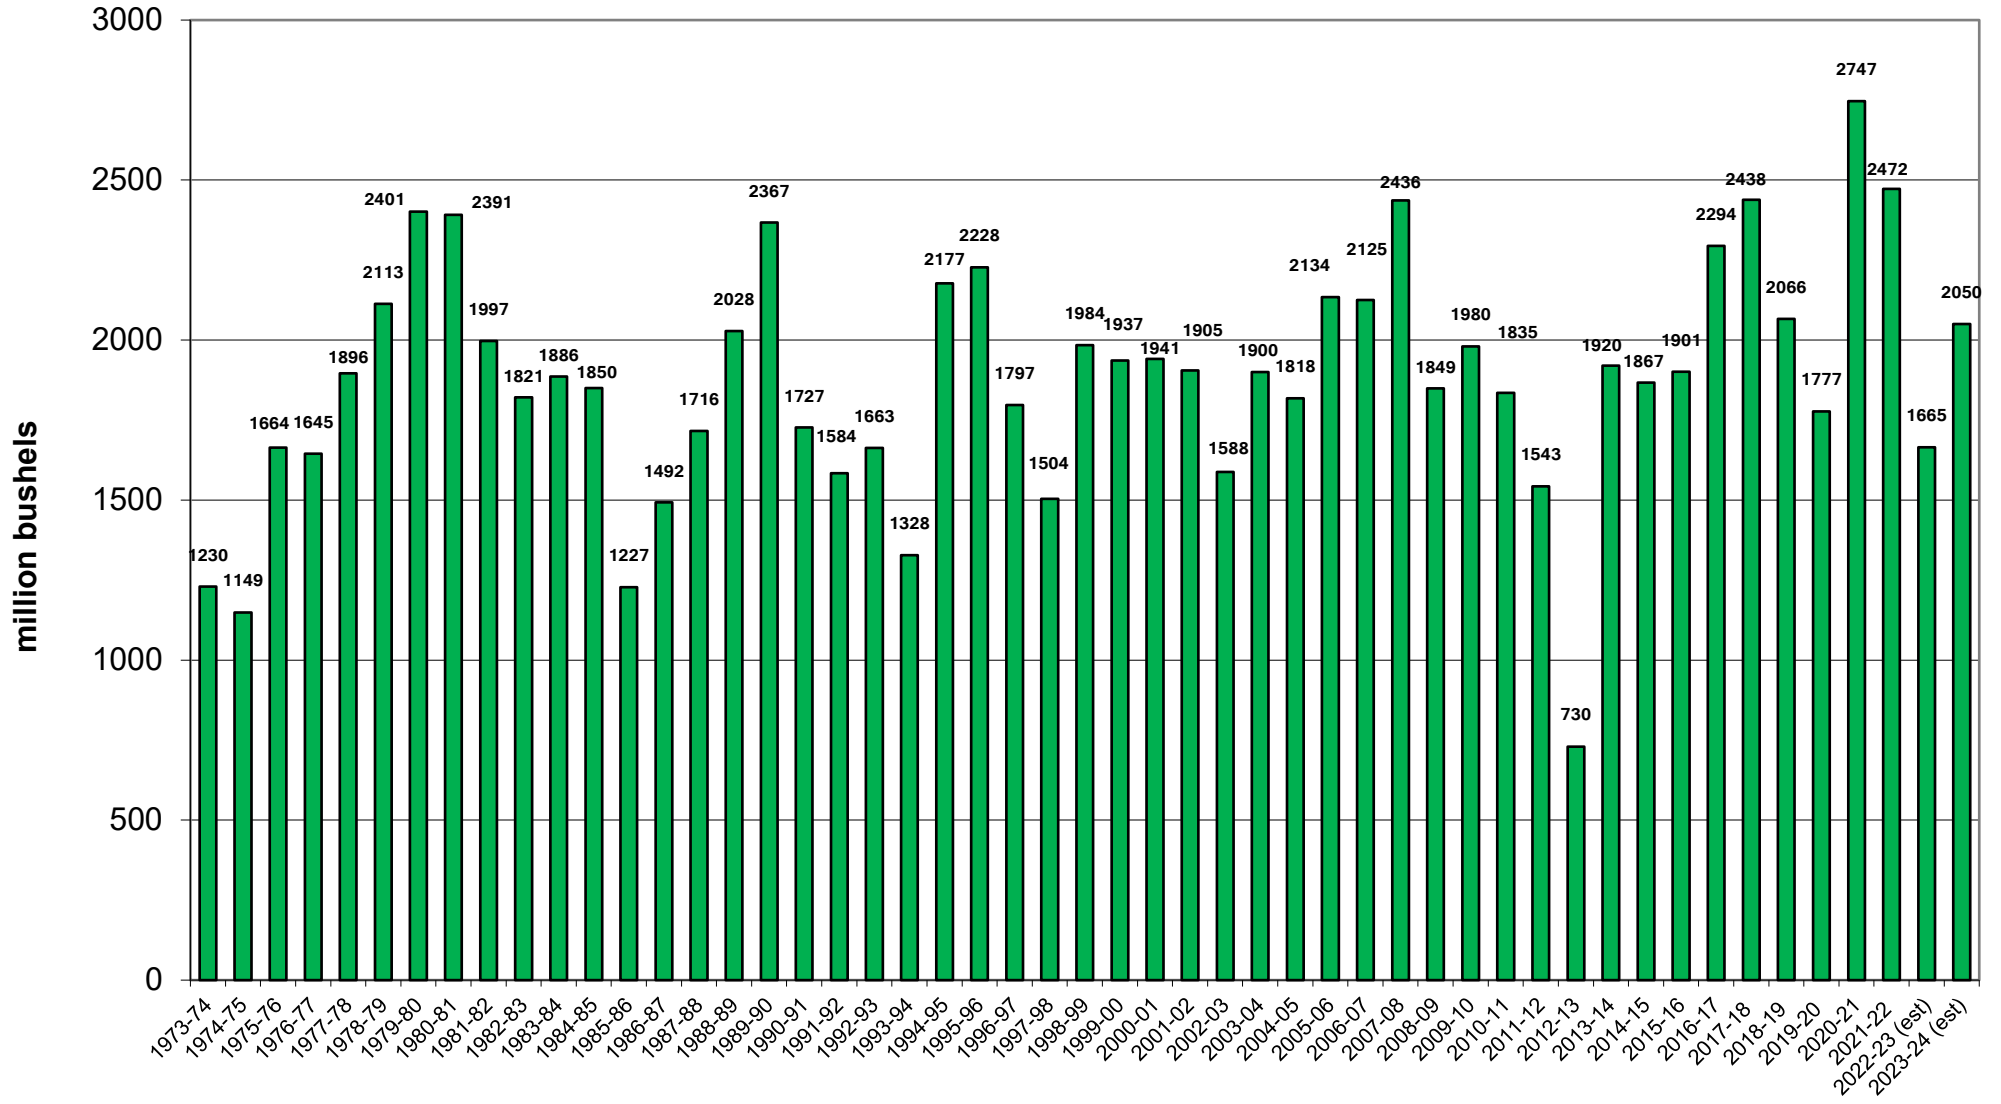

U.S. Corn Carryout in Days Supply

U.S. Corn Carryout

U.S. Corn Production

U.S. Corn Usage

U.S. Corn Exports Since 1973

U.S. Corn for Ethanol Use

U.S. Corn Usage & Production

U.S. Corn Exports as % of Total Use

U.S. Soybean Carryout in Days Supply

U.S. Soybean Carryout

U.S. Soybean Production

U.S. Soybean Usage

U.S. Soybean Exports

U.S. Soybean Production & Use

U.S. Soybean Usage - Exports as a % of Use

U.S. Wheat Carryout in Days Supply

U.S. Wheat Carryout

U.S. Wheat Production

U.S. Wheat Usage

U.S. Wheat Exports

U.S. Wheat Production & Use

U.S. Wheat Usage Exports as a % of Use

U.S. Exports Corn vs. Soybeans vs. Wheat

World Corn Carryout in Days Supply