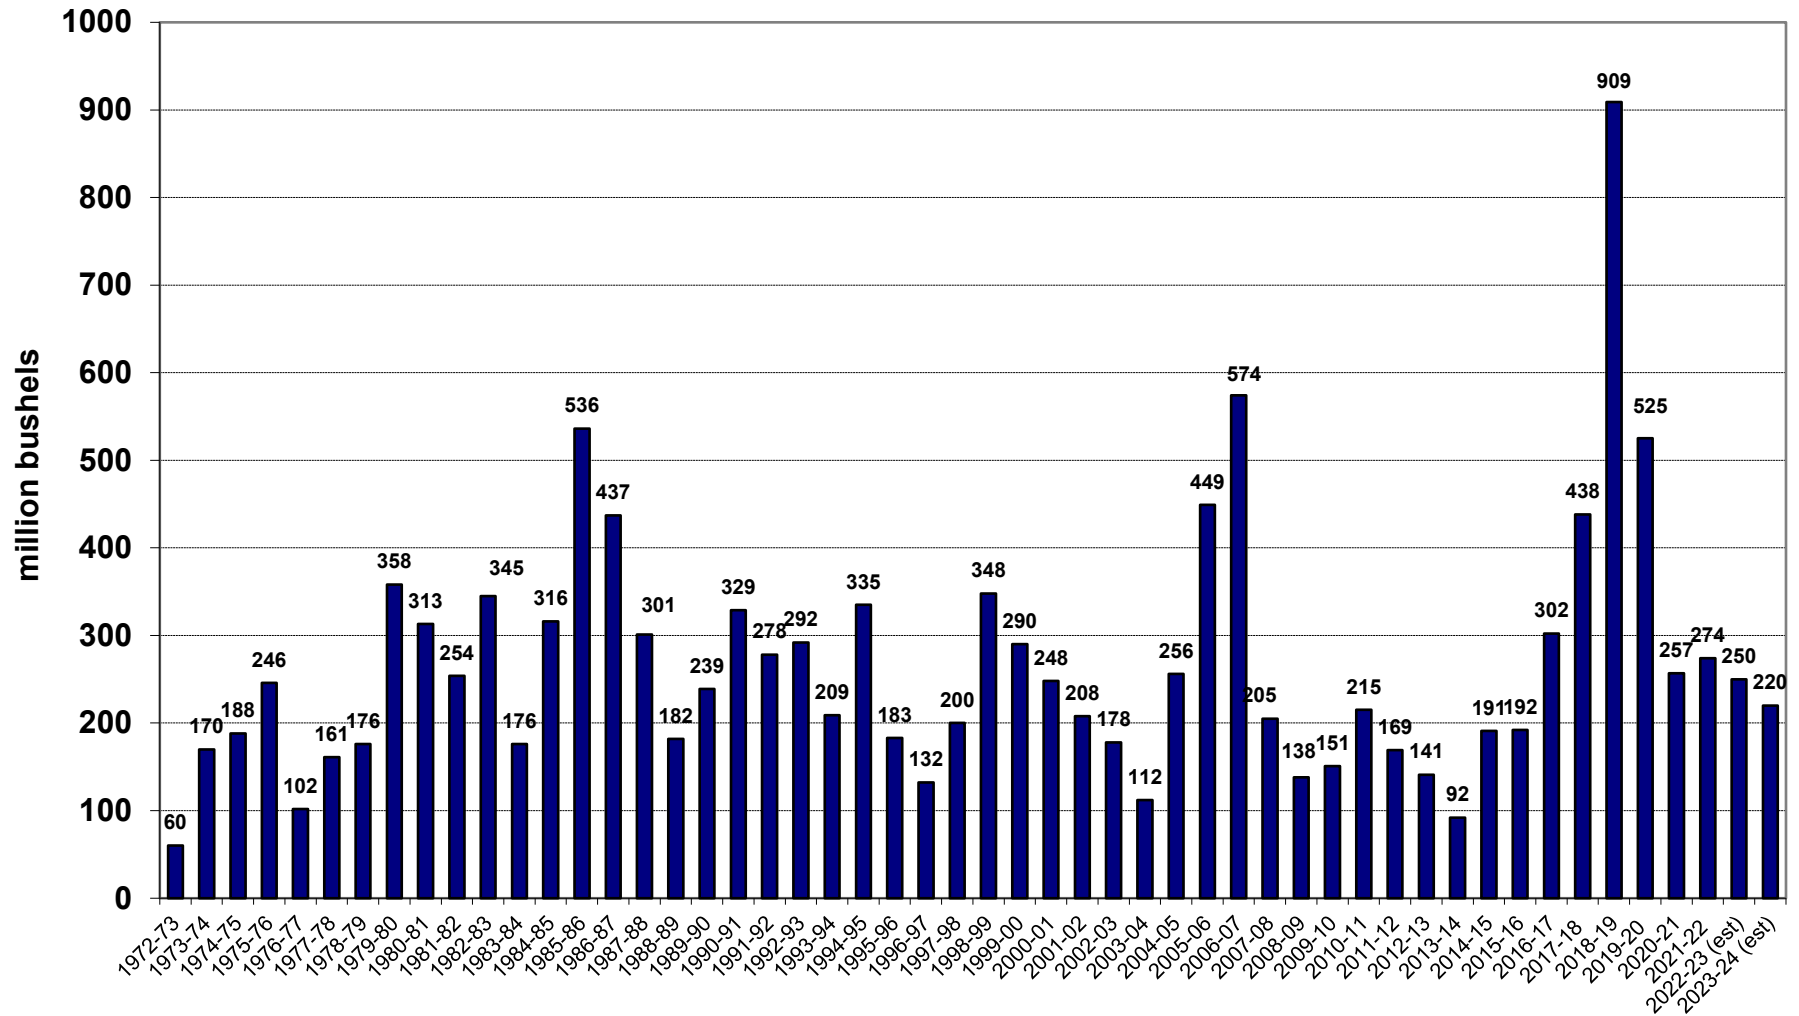

U.S. Corn Carryout in Days Supply

U.S. Corn Carryout

U.S. Corn Production

U.S. Corn Usage

U.S. Corn Exports Since 1973

U.S. Corn for Ethanol Use

U.S. Corn Usage & Production

U.S. Corn Exports as % of Total Use

U.S. Soybean Carryout in Days Supply

U.S. Soybean Carryout

U.S. Soybean Production

U.S. Soybean Usage

U.S. Soybean Exports

U.S. Soybean Production & Use

U.S. Soybean Usage - Exports as a % of Use

U.S. Wheat Carryout in Days Supply

U.S. Wheat Carryout

U.S. Wheat Production

U.S. Wheat Usage

U.S. Wheat Exports

U.S. Wheat Production & Use

U.S. Wheat Usage Exports as a % of Use

U.S. Exports Corn vs. Soybeans vs. Wheat

World Corn Carryout in Days Supply