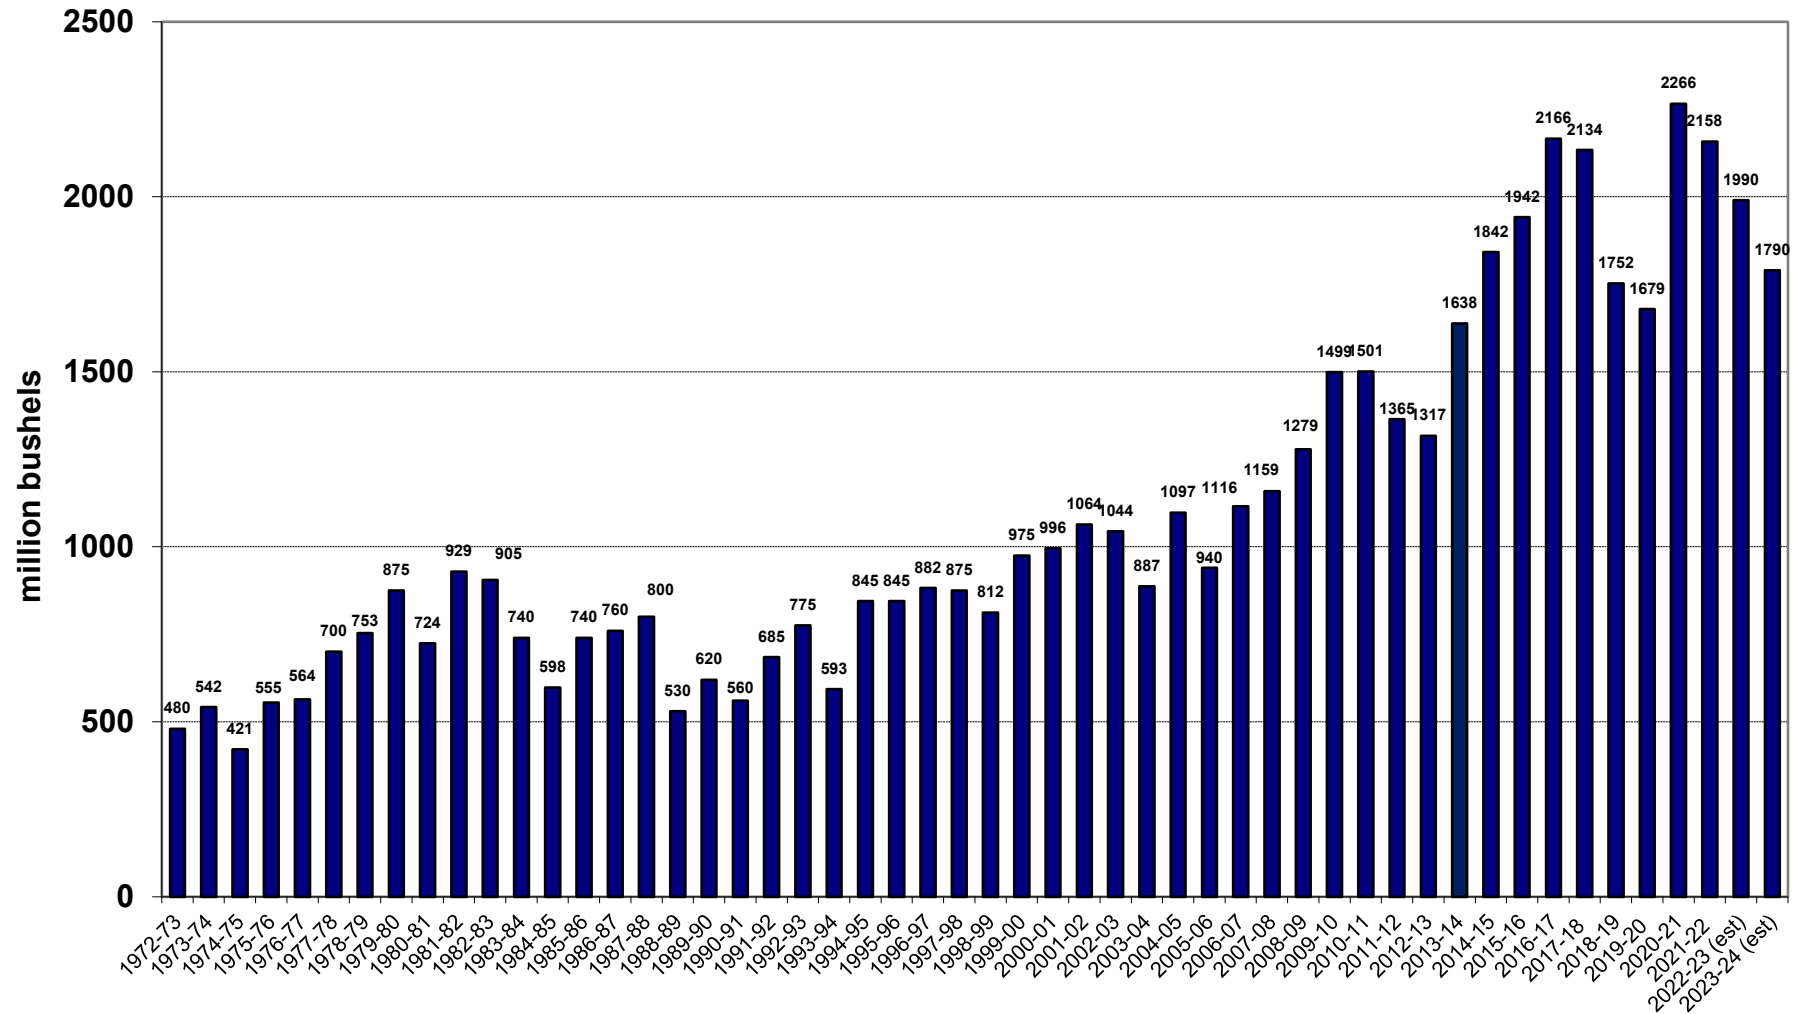

U.S. Corn Carryout in Days Supply

U.S. Corn Carryout

U.S. Corn Production

U.S. Corn Usage

U.S. Corn Exports Since 1973

U.S. Corn for Ethanol Use

U.S. Corn Usage & Production

U.S. Corn Exports as % of Total Use

U.S. Soybean Carryout in Days Supply

U.S. Soybean Carryout

U.S. Soybean Production

U.S. Soybean Usage

U.S. Soybean Exports

U.S. Soybean Production & Use

U.S. Soybean Usage - Exports as a % of Use

U.S. Wheat Carryout in Days Supply

U.S. Wheat Carryout

U.S. Wheat Production

U.S. Wheat Usage

U.S. Wheat Exports

U.S. Wheat Production & Use

U.S. Wheat Usage Exports as a % of Use

U.S. Exports Corn vs. Soybeans vs. Wheat

World Corn Carryout in Days Supply