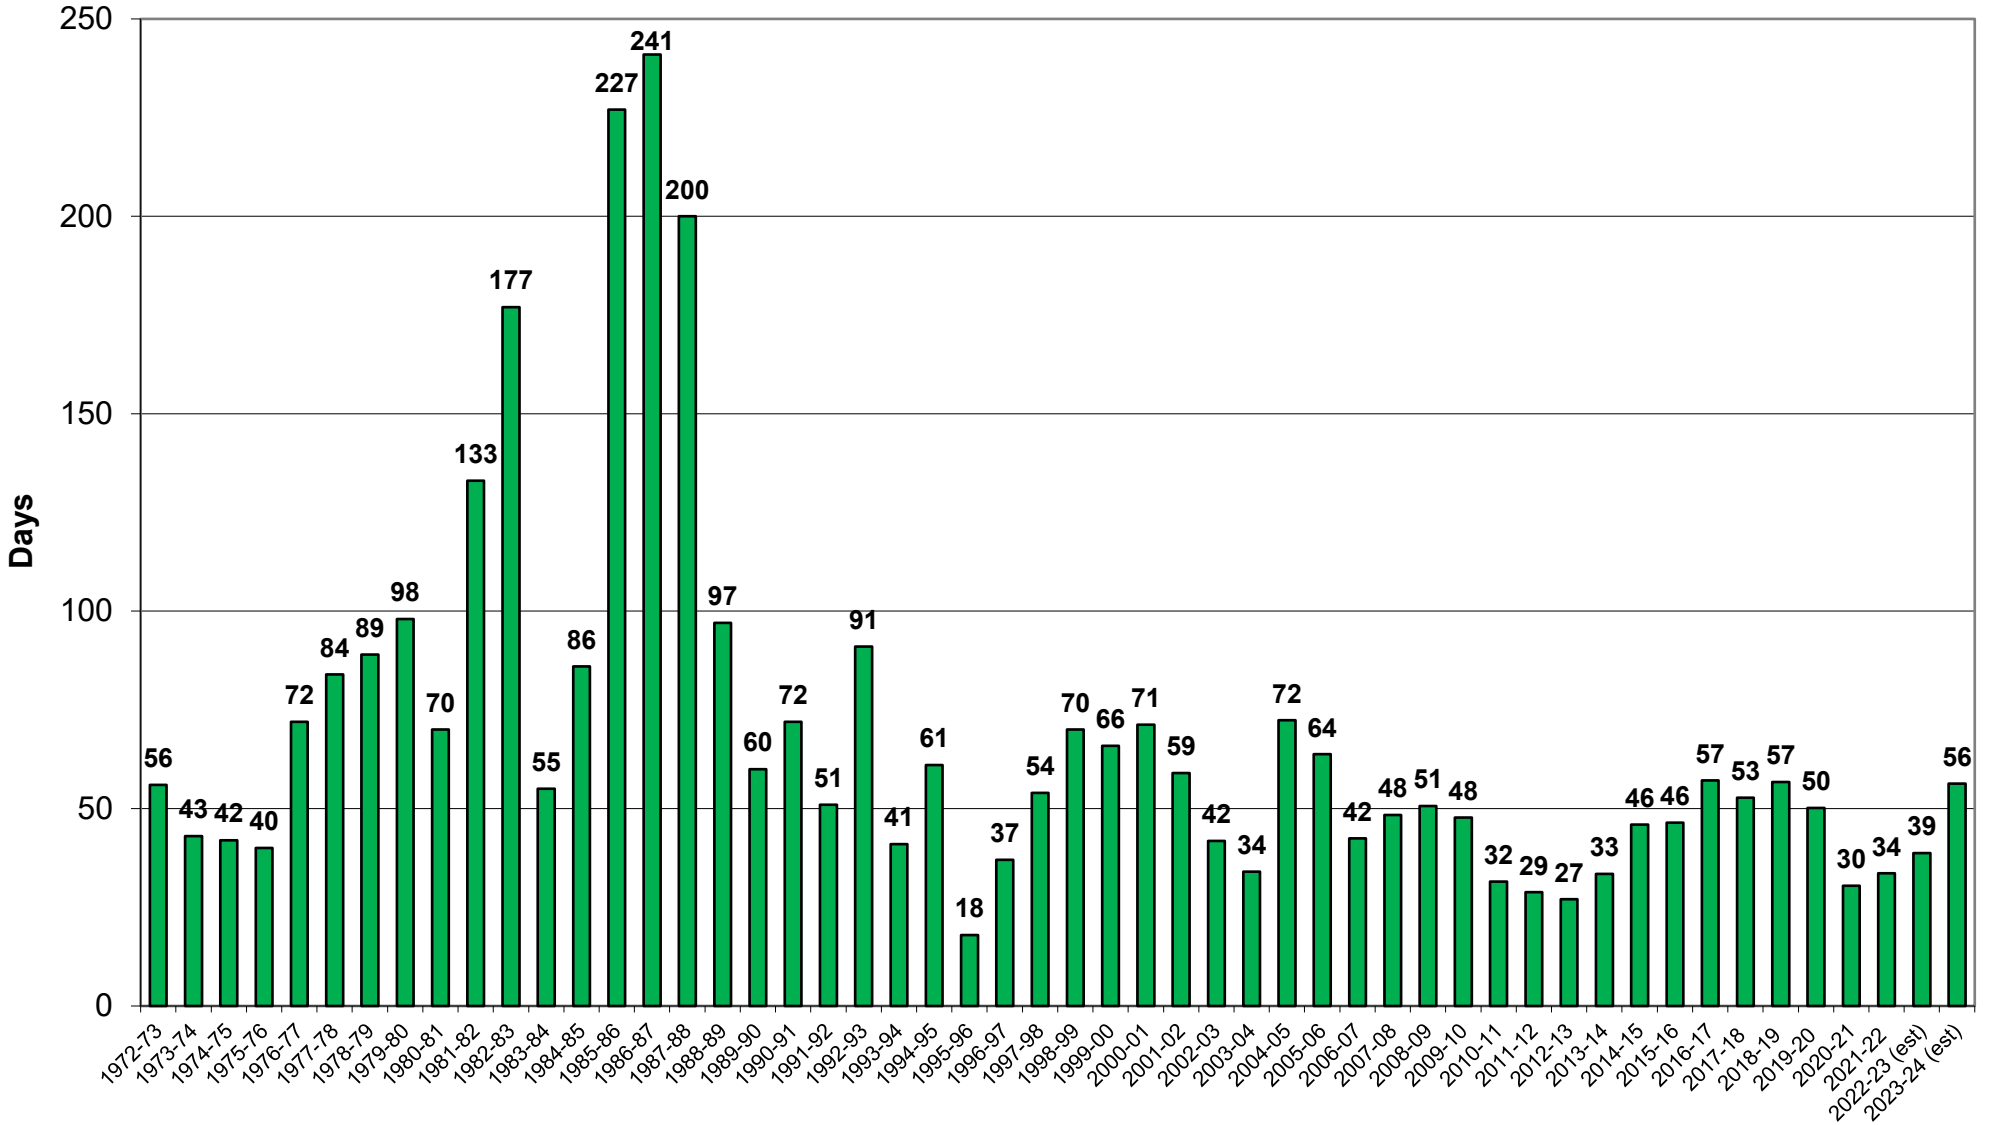

U.S. Corn Carryout in Days Supply

U.S. Corn Carryout

U.S. Corn Production

U.S. Corn Usage

U.S. Corn Exports Since 1973

U.S. Corn for Ethanol Use

U.S. Corn Usage & Production

U.S. Corn Exports as % of Total Use

U.S. Soybean Carryout in Days Supply

U.S. Soybean Carryout

U.S. Soybean Production

U.S. Soybean Usage

U.S. Soybean Exports

U.S. Soybean Production & Use

U.S. Soybean Usage - Exports as a % of Use

U.S. Wheat Carryout in Days Supply