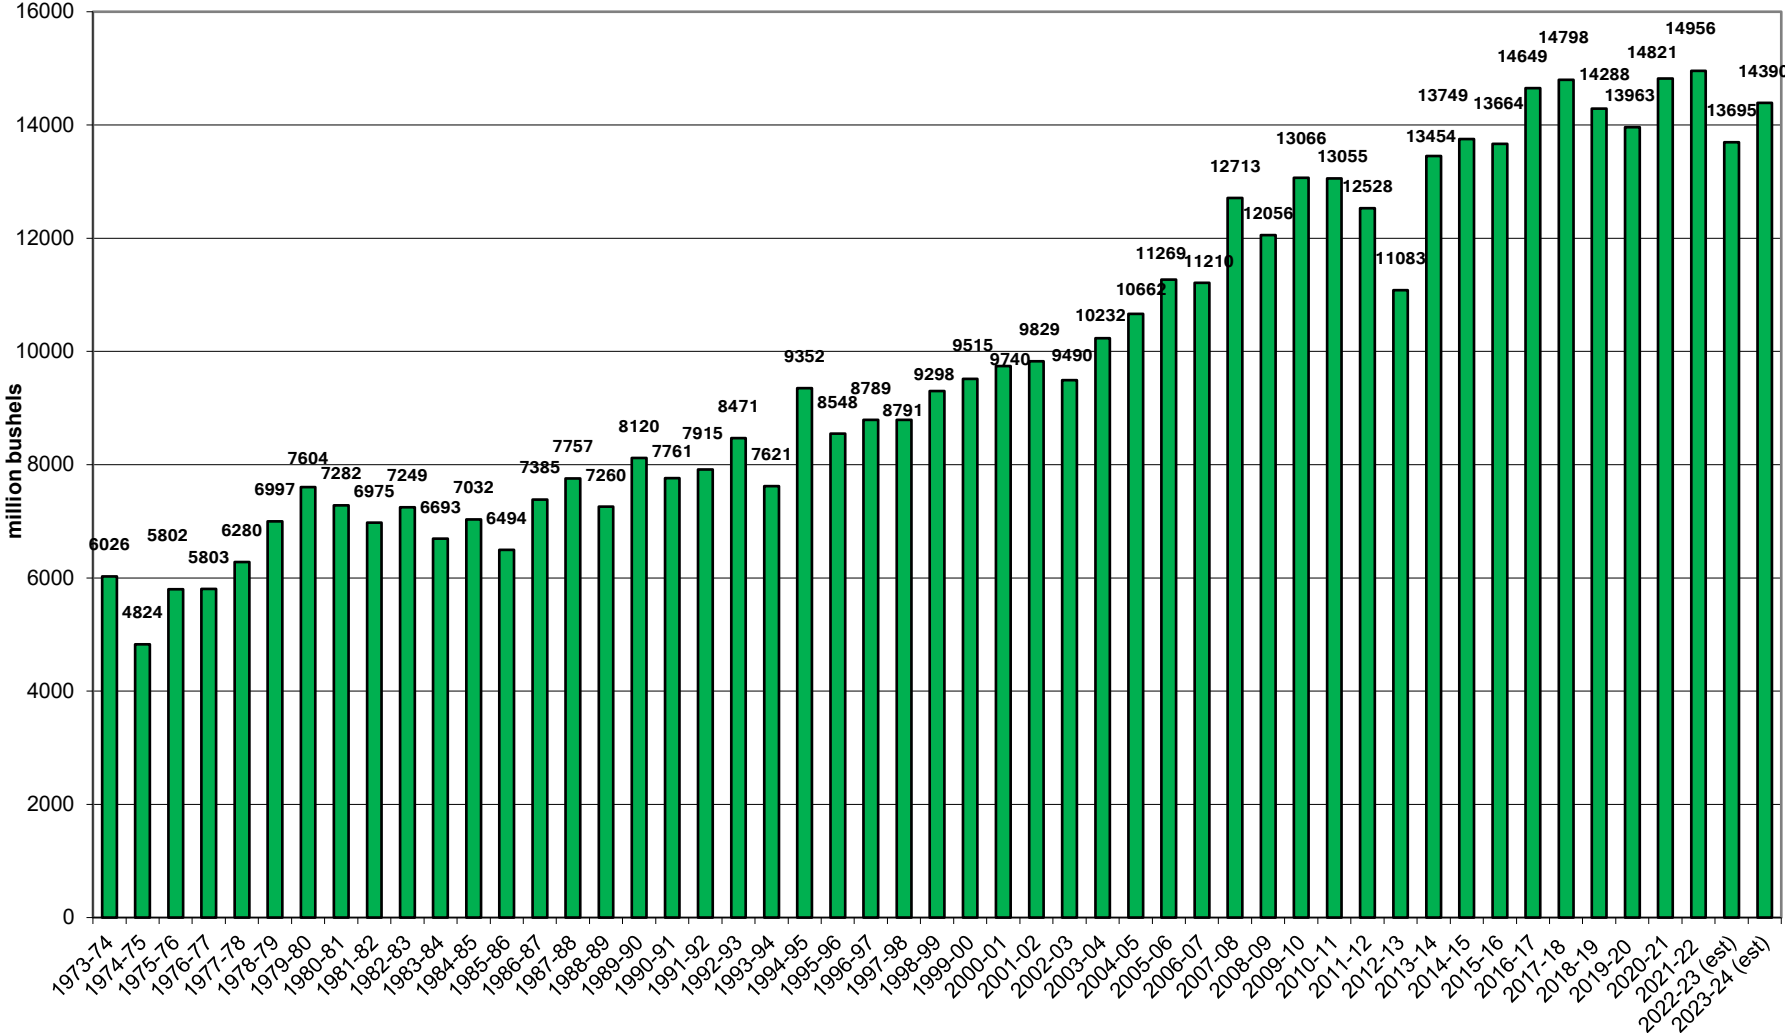

U.S. Corn Carryout in Days Supply

U.S. Corn Carryout

U.S. Corn Production

U.S. Corn Usage

U.S. Corn Exports Since 1973

U.S. Corn for Ethanol Use

U.S. Corn Usage & Production

U.S. Corn Exports as % of Total Use

U.S. Soybean Carryout in Days Supply

U.S. Soybean Carryout

U.S. Soybean Production

U.S. Soybean Usage

U.S. Soybean Exports

U.S. Soybean Production & Use

U.S. Soybean Usage - Exports as a % of Use

U.S. Wheat Carryout in Days Supply