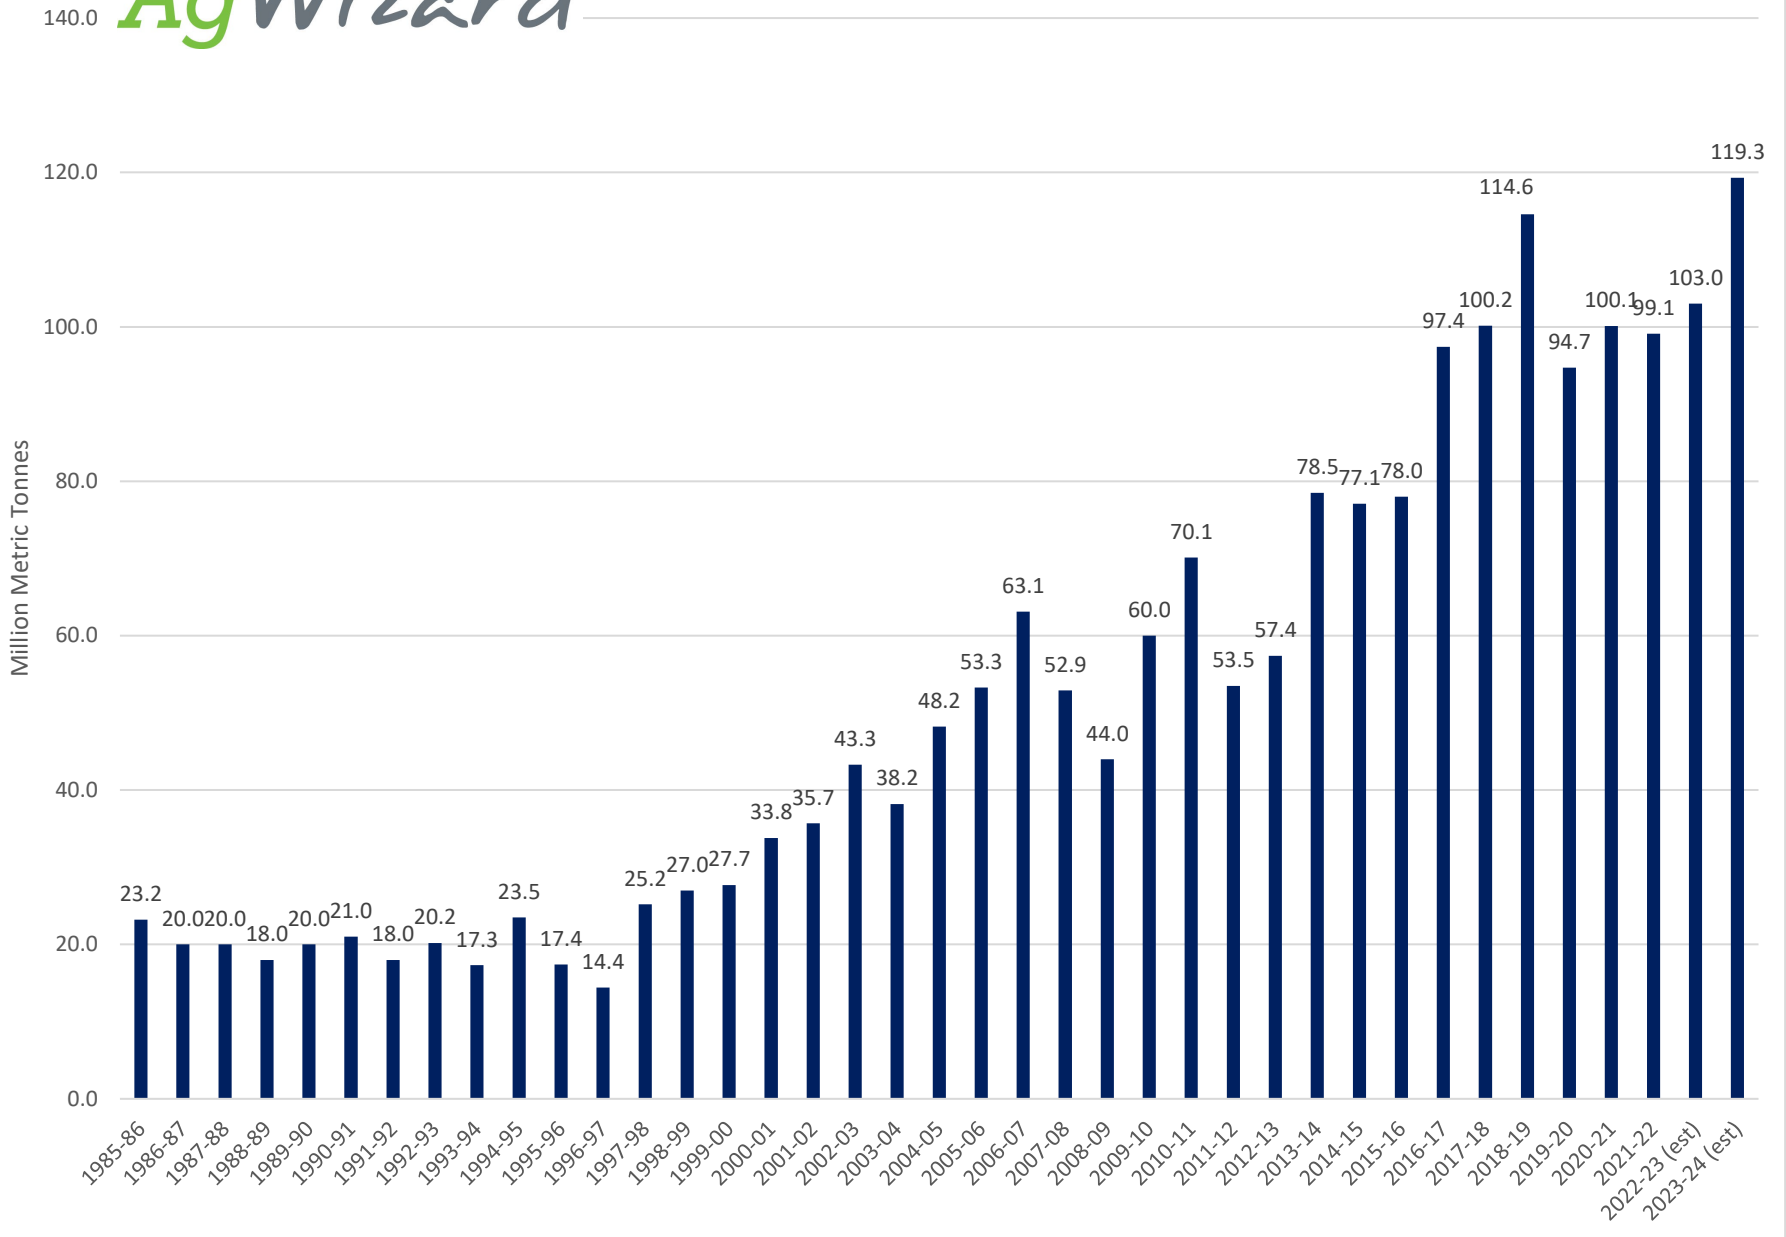

U.S. Wheat Carryout

U.S. Wheat Production

U.S. Wheat Usage

U.S. Wheat Exports

U.S. Wheat Production & Use

U.S. Wheat Usage Exports as a % of Use

U.S. Exports Corn vs. Soybeans vs. Wheat

World Corn Carryout in Days Supply

World Corn Total Carryout

World Corn Usage

World Soybean Carryout in Days Supply

World Soybeans Total Carryout

World Soybean Usage

World Wheat Carryout in Days Supply

World Wheat Total Carryout

World Wheat Usage

World Corn + Wheat + Soybean Usage