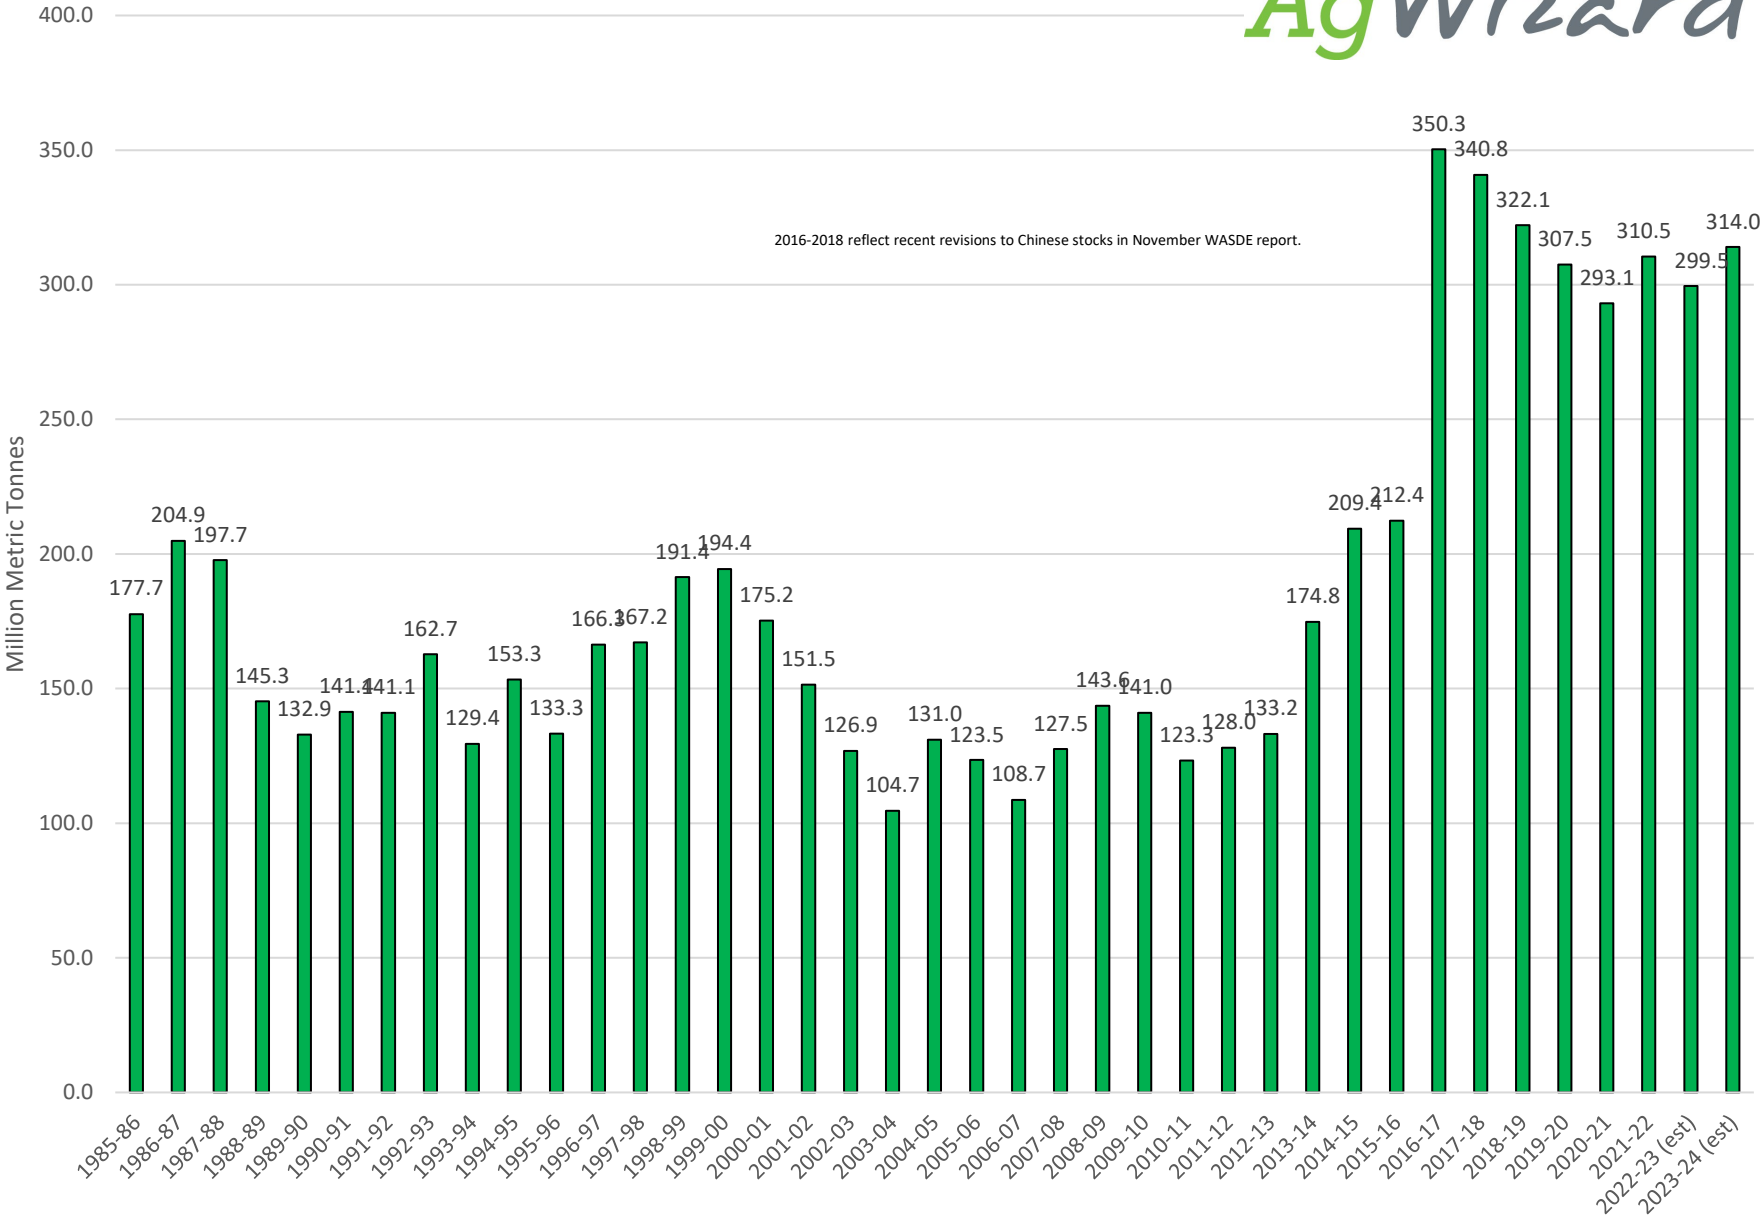

U.S. Corn Carryout in Days Supply

U.S. Corn Carryout

U.S. Corn Production

U.S. Corn Usage

U.S. Corn Exports Since 1973

U.S. Corn for Ethanol Use

U.S. Corn Usage & Production

U.S. Corn Exports as % of Total Use

U.S. Soybean Carryout in Days Supply

U.S. Soybean Carryout

U.S. Soybean Production

U.S. Soybean Usage

U.S. Soybean Exports

U.S. Soybean Production & Use

U.S. Soybean Usage - Exports as a % of Use

U.S. Wheat Carryout in Days Supply

U.S. Wheat Carryout

U.S. Wheat Production

U.S. Wheat Usage

U.S. Wheat Exports

U.S. Wheat Production & Use

U.S. Wheat Usage Exports as a % of Use

U.S. Exports Corn vs. Soybeans vs. Wheat

World Corn Carryout in Days Supply

World Corn Total Carryout

World Corn Usage

World Soybean Carryout in Days Supply

World Soybeans Total Carryout

World Soybean Usage

World Wheat Carryout in Days Supply

World Wheat Total Carryout

World Wheat Usage