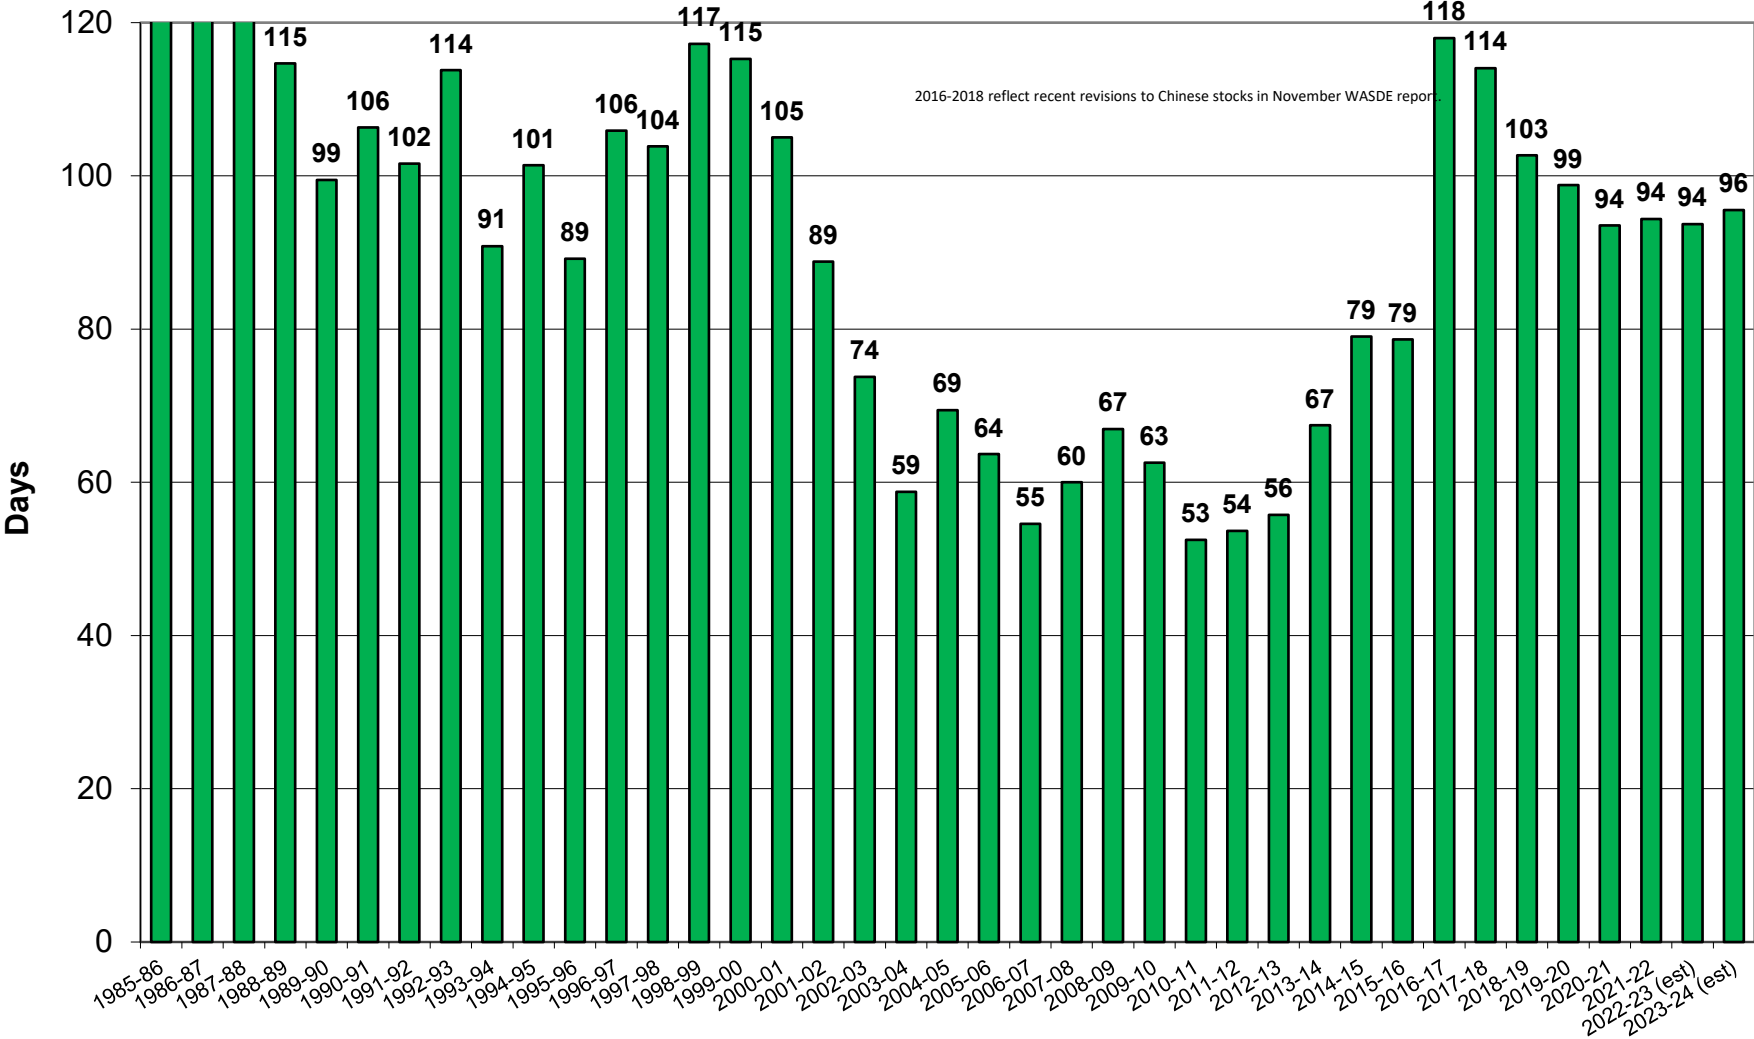

U.S. Corn Carryout in Days Supply

U.S. Corn Carryout

U.S. Corn Production

U.S. Corn Usage

U.S. Corn Exports Since 1973

U.S. Corn for Ethanol Use

U.S. Corn Usage & Production

U.S. Corn Exports as % of Total Use

U.S. Soybean Carryout in Days Supply

U.S. Soybean Carryout

U.S. Soybean Production

U.S. Soybean Usage

U.S. Soybean Exports

U.S. Soybean Production & Use

U.S. Soybean Usage - Exports as a % of Use

U.S. Wheat Carryout in Days Supply

U.S. Wheat Carryout

U.S. Wheat Production

U.S. Wheat Usage

U.S. Wheat Exports

U.S. Wheat Production & Use

U.S. Wheat Usage Exports as a % of Use

U.S. Exports Corn vs. Soybeans vs. Wheat

World Corn Carryout in Days Supply

World Corn Total Carryout

World Corn Usage

World Soybean Carryout in Days Supply

World Soybeans Total Carryout

World Soybean Usage

World Wheat Carryout in Days Supply

World Wheat Total Carryout

World Wheat Usage