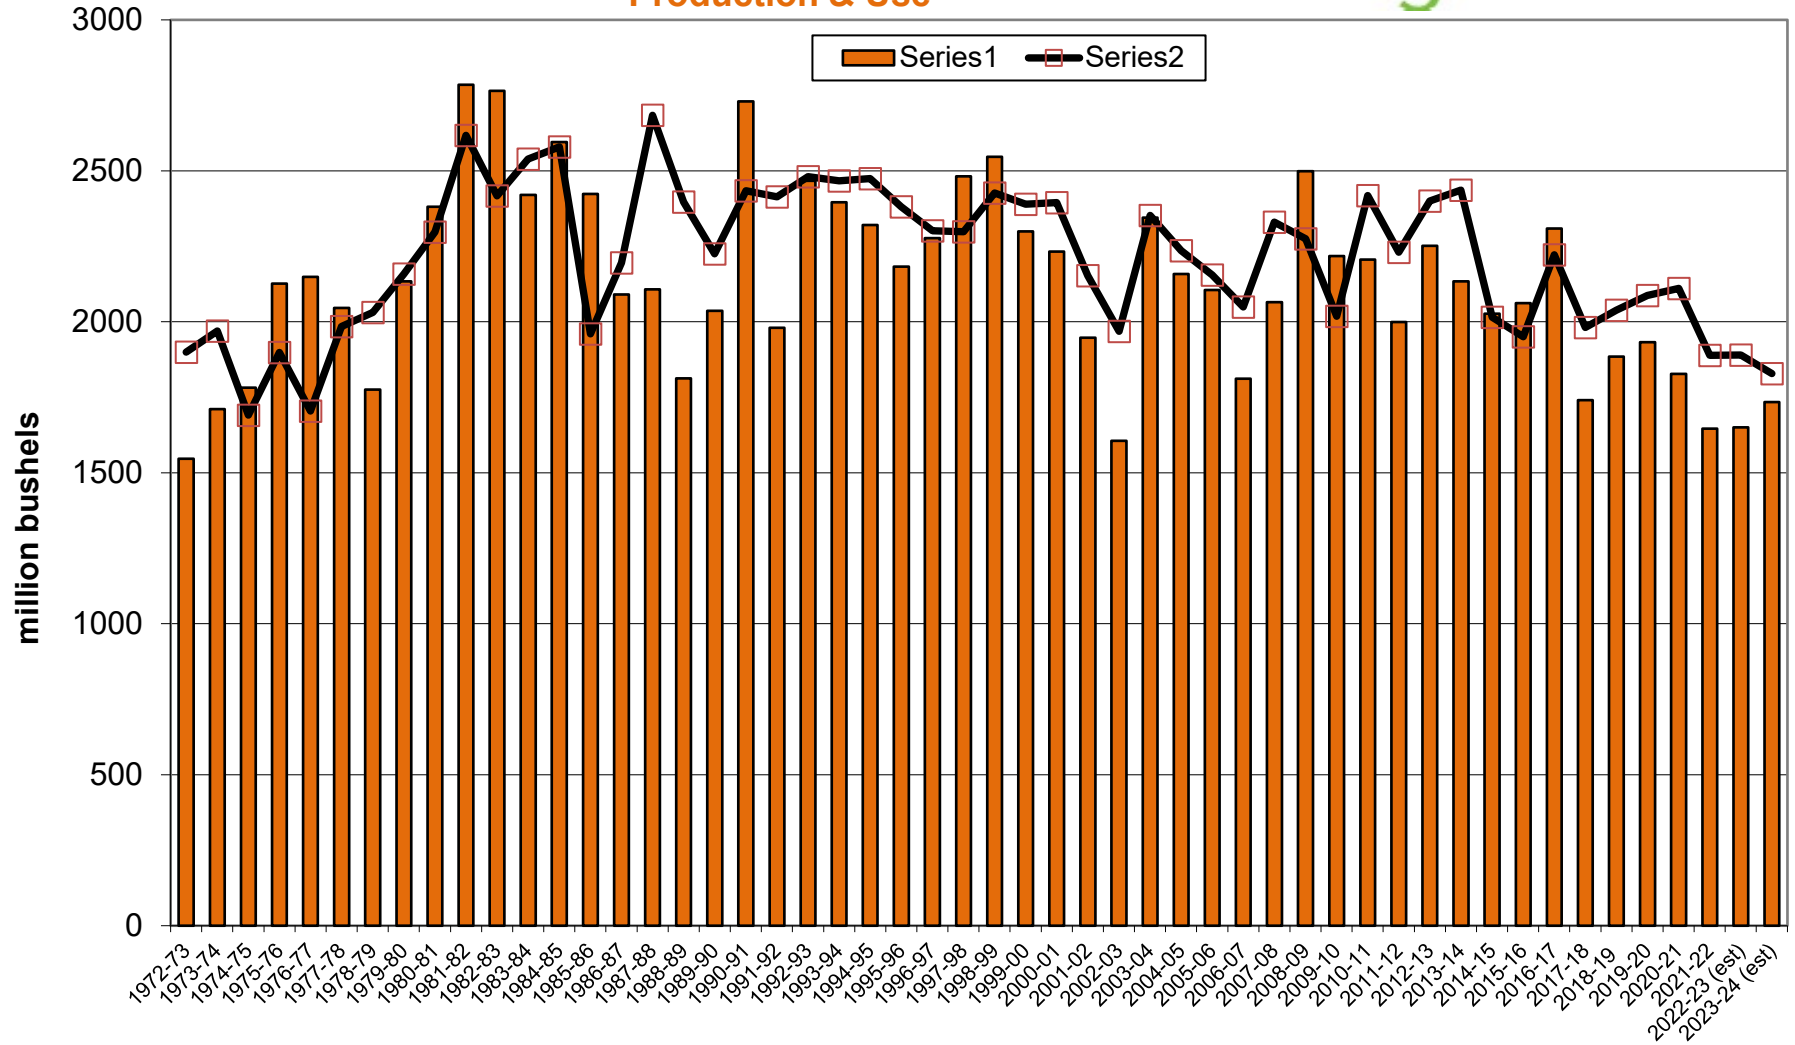

U.S. Corn Carryout in Days Supply

U.S. Corn Carryout

U.S. Corn Production

U.S. Corn Usage

U.S. Corn Exports Since 1973

U.S. Corn for Ethanol Use

U.S. Corn Usage & Production

U.S. Corn Exports as % of Total Use

U.S. Soybean Carryout in Days Supply

U.S. Soybean Carryout

U.S. Soybean Production

U.S. Soybean Usage

U.S. Soybean Exports

U.S. Soybean Production & Use

U.S. Soybean Usage - Exports as a % of Use

U.S. Wheat Carryout in Days Supply

U.S. Wheat Carryout

U.S. Wheat Production

U.S. Wheat Usage

U.S. Wheat Exports

U.S. Wheat Production & Use

U.S. Wheat Usage Exports as a % of Use

U.S. Exports Corn vs. Soybeans vs. Wheat

World Corn Carryout in Days Supply

World Corn Total Carryout

World Corn Usage

World Soybean Carryout in Days Supply

World Soybeans Total Carryout

World Soybean Usage

World Wheat Carryout in Days Supply

World Wheat Total Carryout

World Wheat Usage