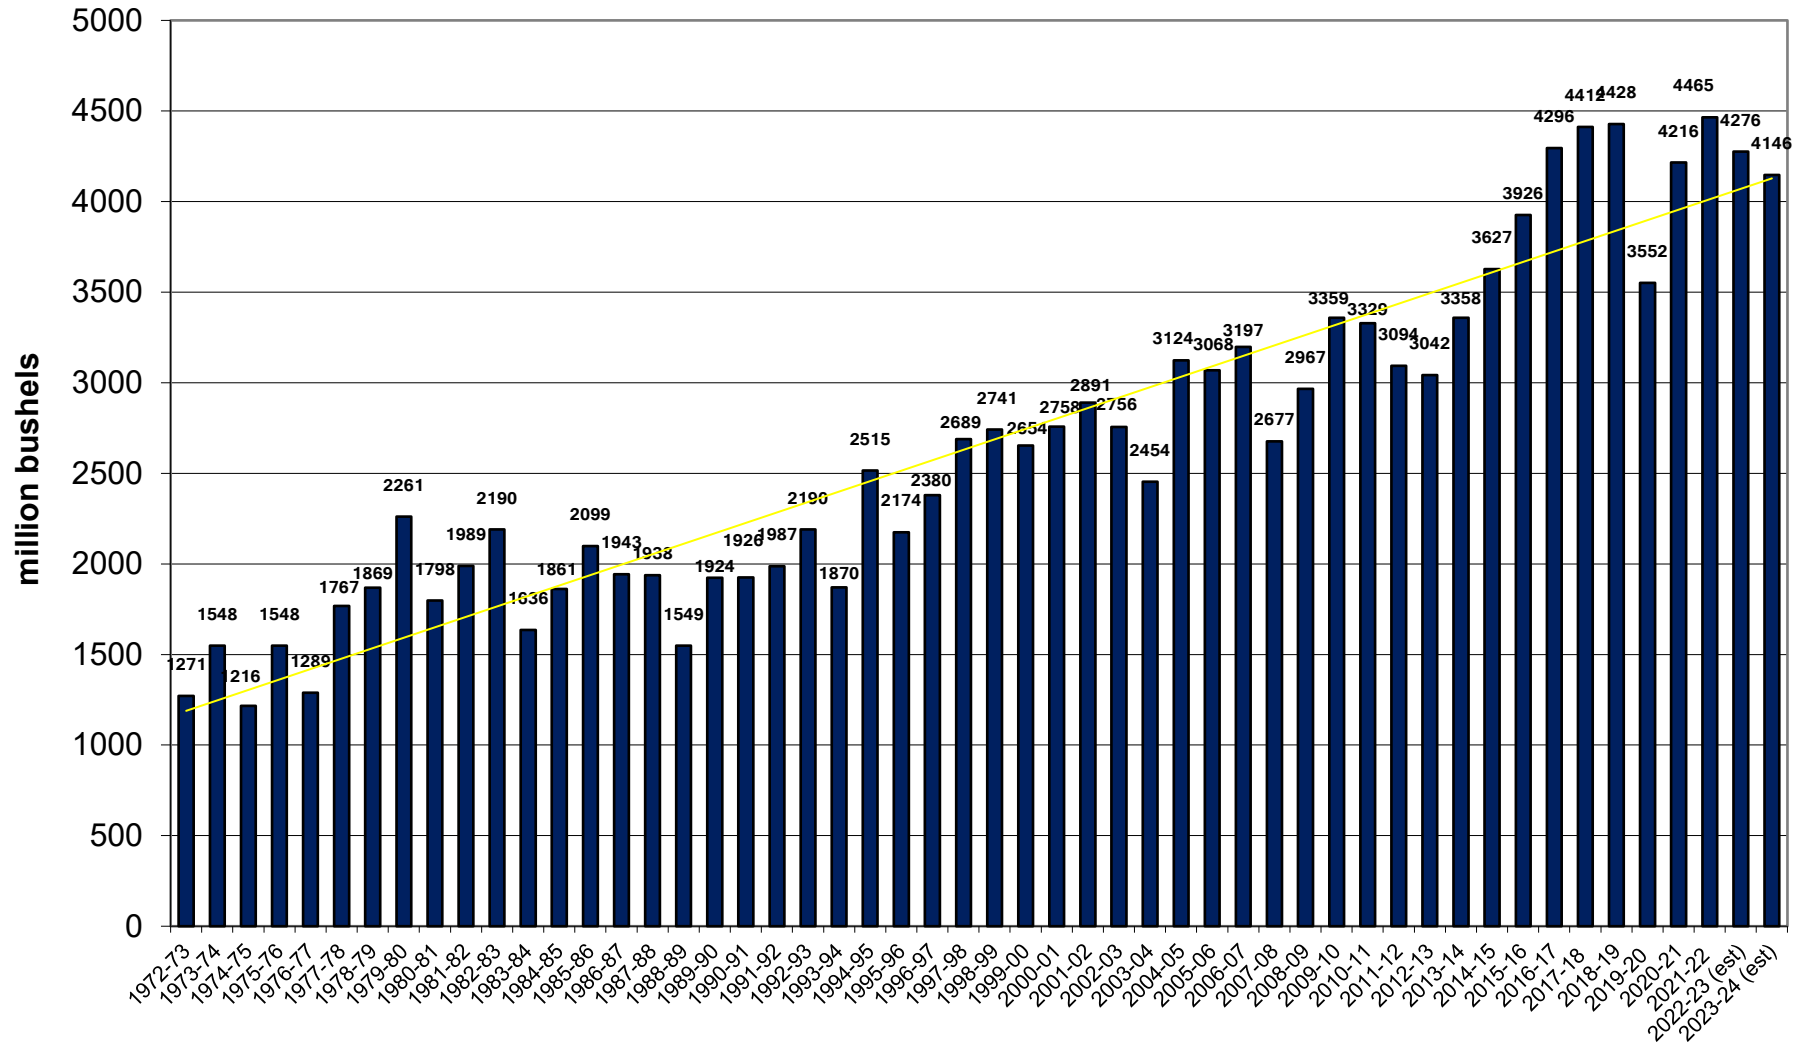

U.S. Corn Carryout in Days Supply

U.S. Corn Carryout

U.S. Corn Production

U.S. Corn Usage

U.S. Corn Exports Since 1973

U.S. Corn for Ethanol Use

U.S. Corn Usage & Production

U.S. Corn Exports as % of Total Use

U.S. Soybean Carryout in Days Supply

U.S. Soybean Carryout

U.S. Soybean Production

U.S. Soybean Usage

U.S. Soybean Exports

U.S. Soybean Production & Use

U.S. Soybean Usage - Exports as a % of Use

U.S. Wheat Carryout in Days Supply