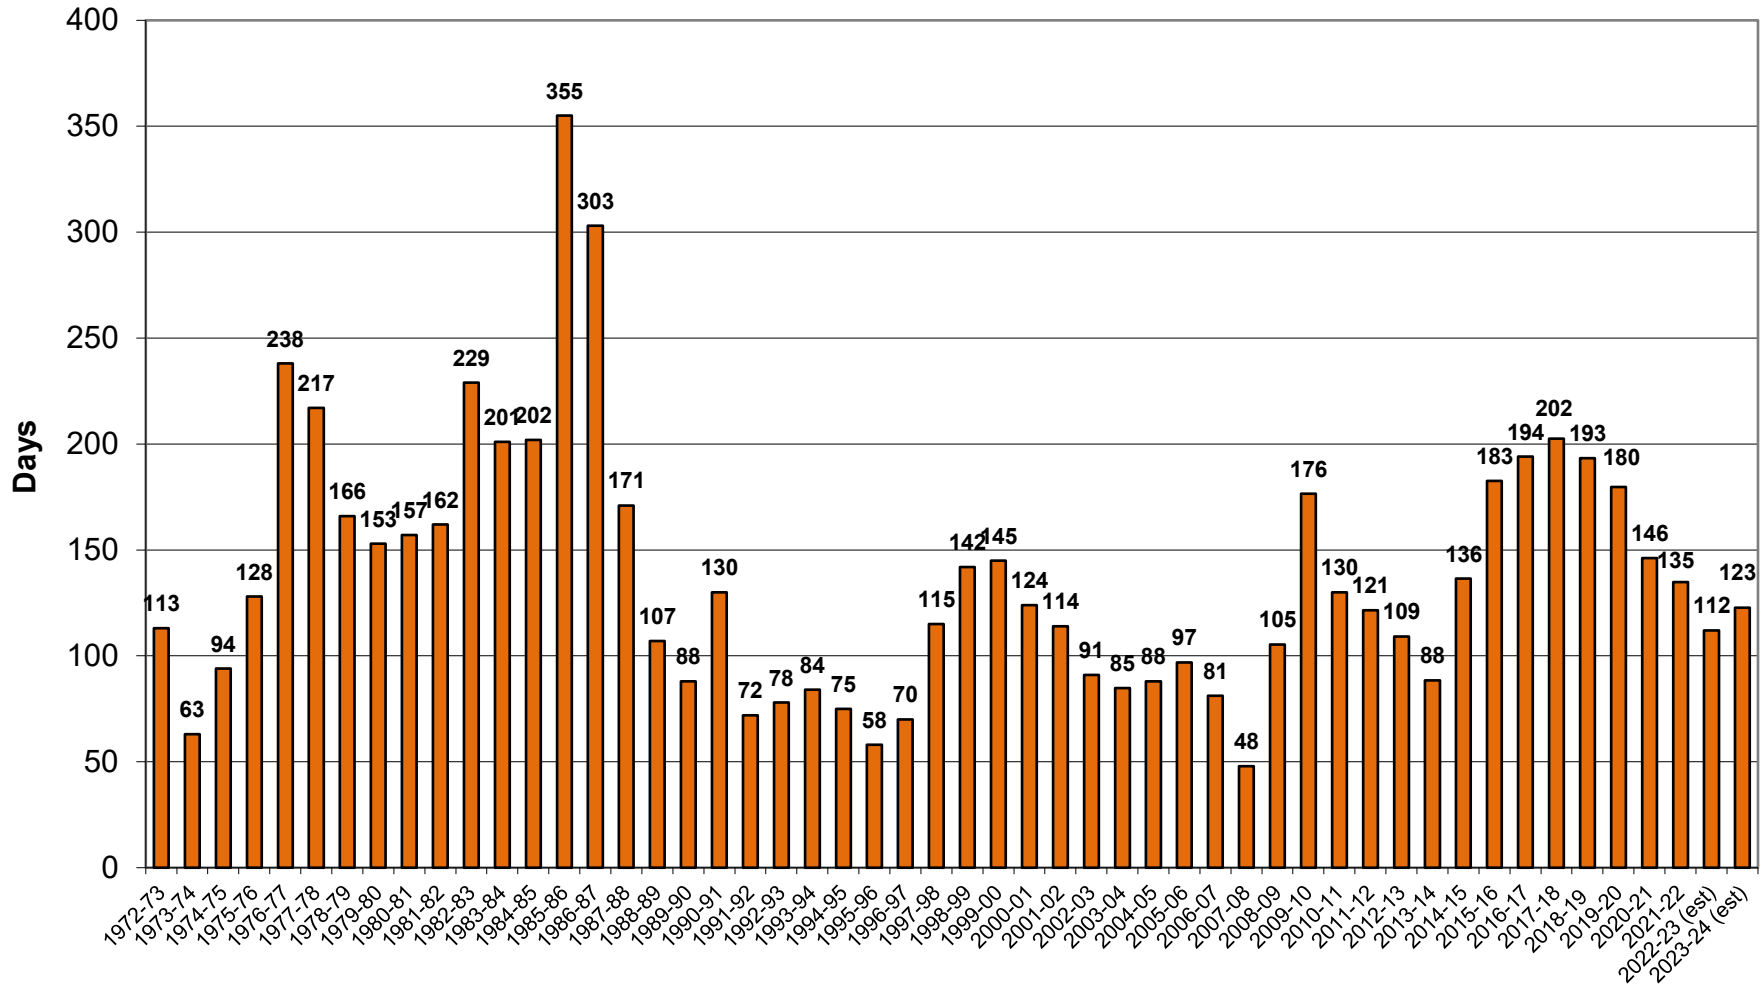

U.S. Corn Carryout in Days Supply

U.S. Corn Carryout

U.S. Corn Production

U.S. Corn Usage

U.S. Corn Exports Since 1973

U.S. Corn for Ethanol Use

U.S. Corn Usage & Production

U.S. Corn Exports as % of Total Use

U.S. Soybean Carryout in Days Supply

U.S. Soybean Carryout

U.S. Soybean Production

U.S. Soybean Usage

U.S. Soybean Exports

U.S. Soybean Production & Use

U.S. Soybean Usage - Exports as a % of Use

U.S. Wheat Carryout in Days Supply

U.S. Wheat Carryout

U.S. Wheat Production

U.S. Wheat Usage

U.S. Wheat Exports

U.S. Wheat Production & Use

U.S. Wheat Usage Exports as a % of Use

U.S. Exports Corn vs. Soybeans vs. Wheat

World Corn Carryout in Days Supply