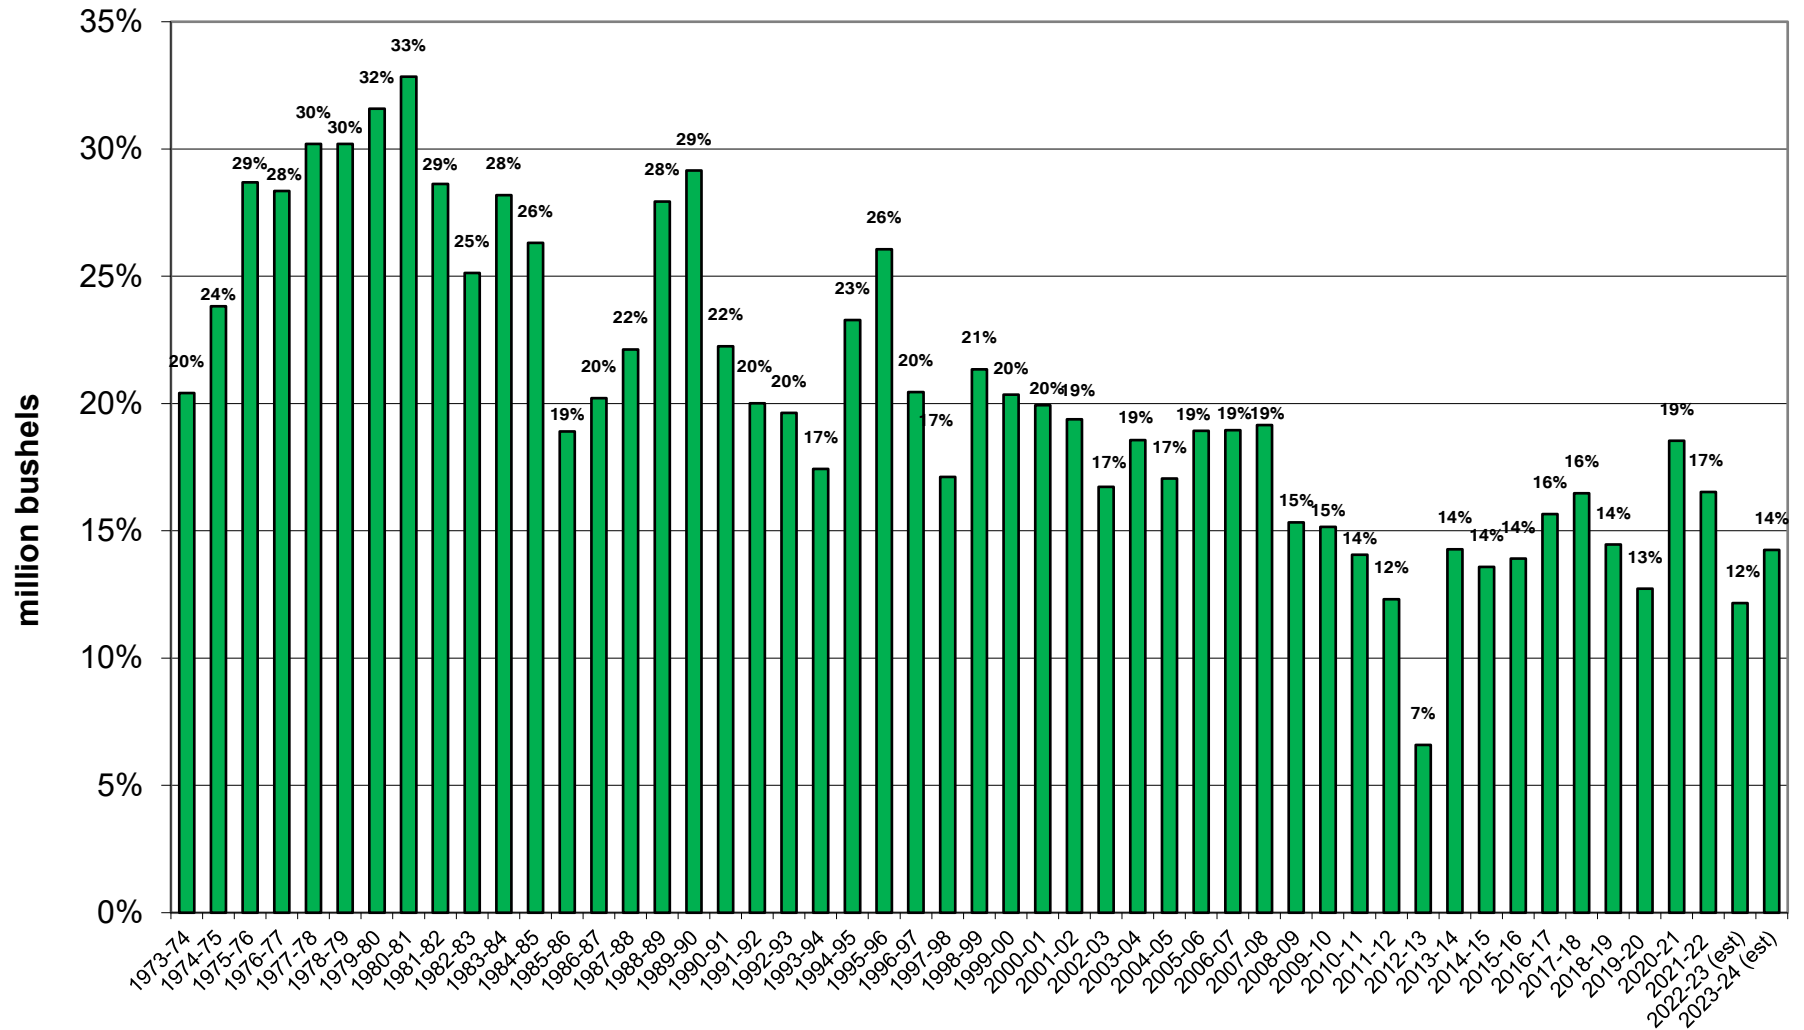

U.S. Corn Carryout in Days Supply

U.S. Corn Carryout

U.S. Corn Production

U.S. Corn Usage

U.S. Corn Exports Since 1973

U.S. Corn for Ethanol Use

U.S. Corn Usage & Production

U.S. Corn Exports as % of Total Use

U.S. Soybean Carryout in Days Supply

U.S. Soybean Carryout

U.S. Soybean Production

U.S. Soybean Usage

U.S. Soybean Exports

U.S. Soybean Production & Use

U.S. Soybean Usage - Exports as a % of Use

U.S. Wheat Carryout in Days Supply