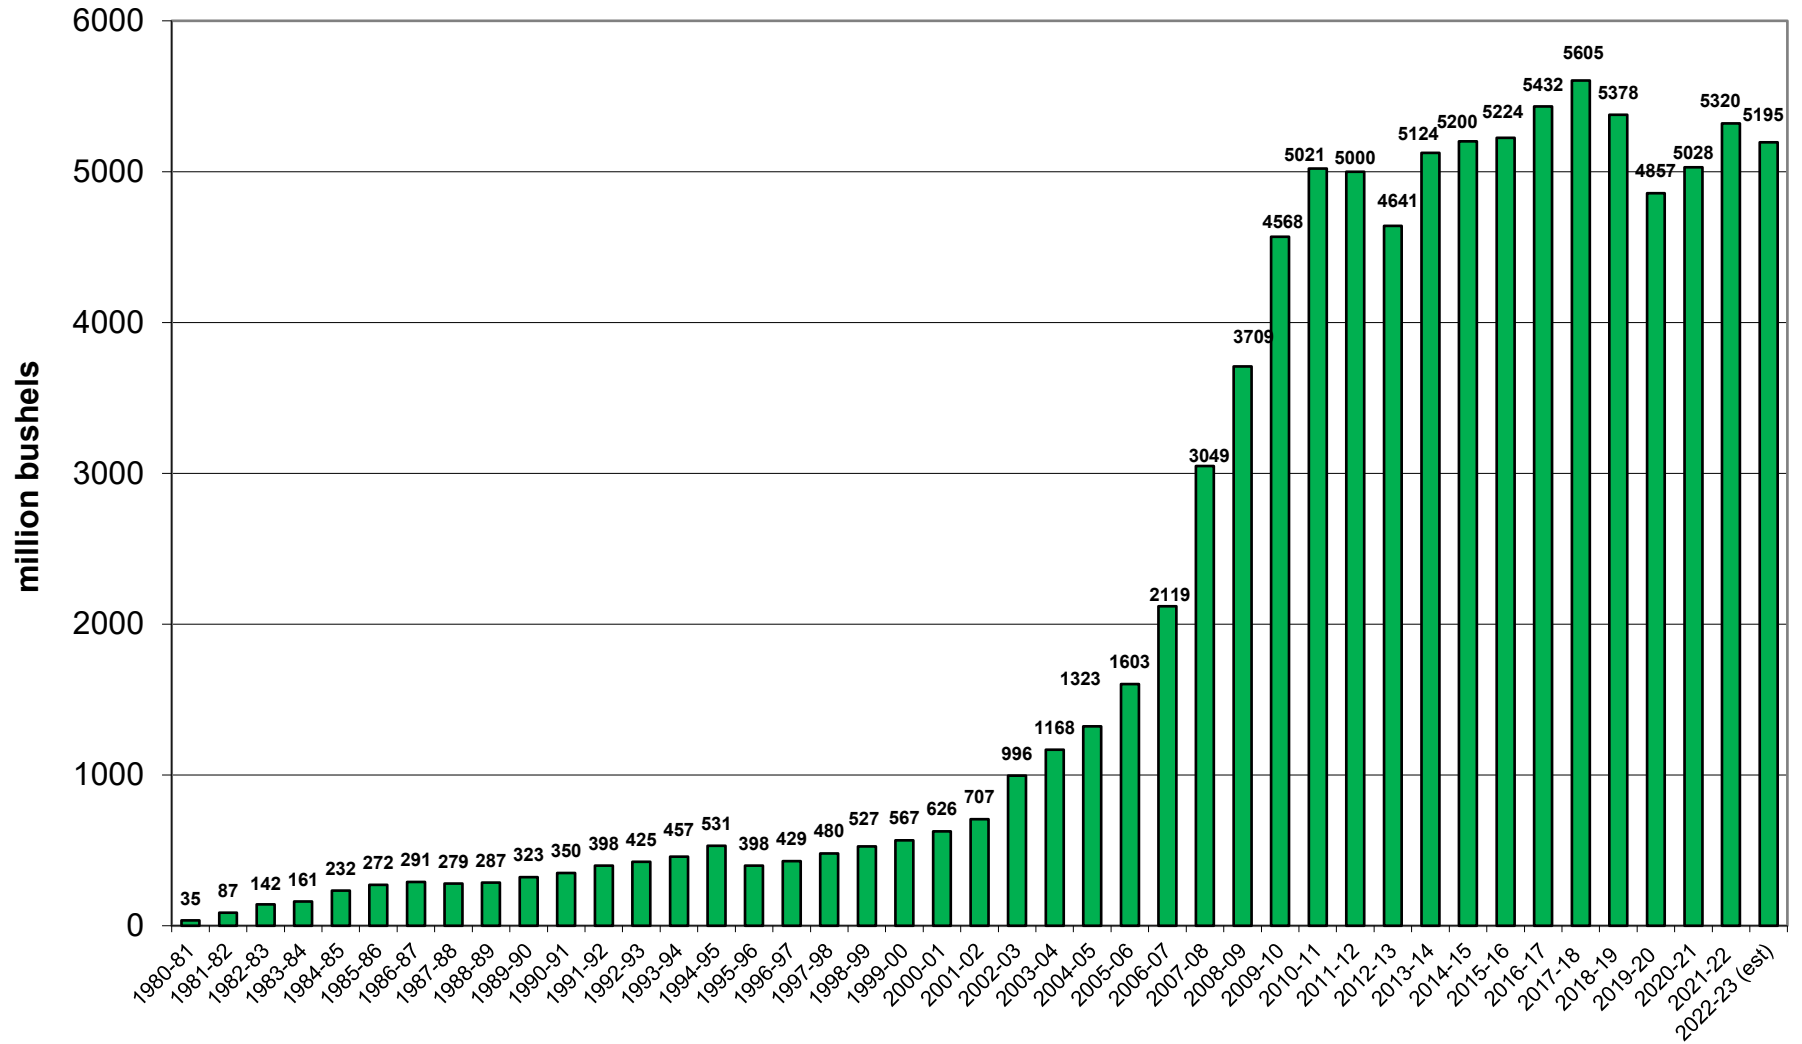

U.S. Corn Carryout in Days Supply

U.S. Corn Carryout

U.S. Corn Production

U.S. Corn Usage

U.S. Corn Exports Since 1973

U.S. Corn for Ethanol Use

U.S. Corn Usage & Production

U.S. Corn Exports as % of Total Use

U.S. Soybean Carryout in Days Supply

U.S. Soybean Carryout

U.S. Soybean Production

U.S. Soybean Usage

U.S. Soybean Exports

U.S. Soybean Production & Use

U.S. Soybean Usage - Exports as a % of Use

U.S. Wheat Carryout in Days Supply