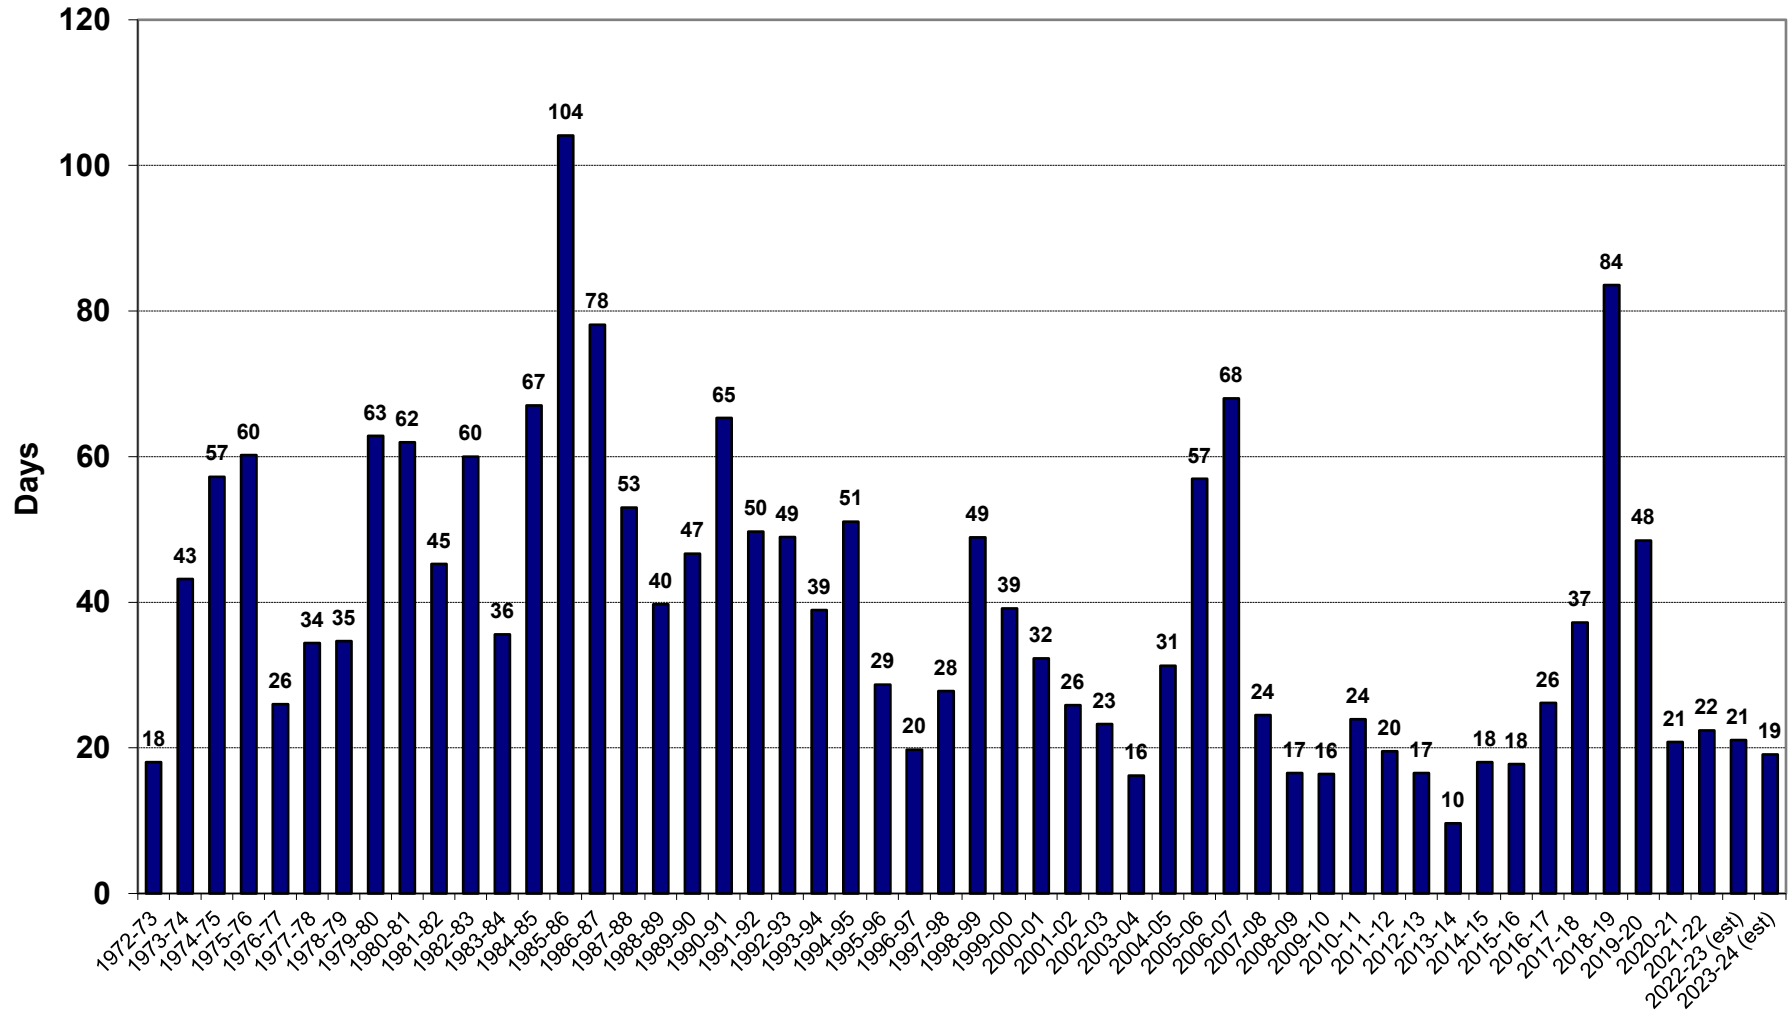

U.S. Corn Carryout in Days Supply

U.S. Corn Carryout

U.S. Corn Production

U.S. Corn Usage

U.S. Corn Exports Since 1973

U.S. Corn for Ethanol Use

U.S. Corn Usage & Production

U.S. Corn Exports as % of Total Use

U.S. Soybean Carryout in Days Supply

U.S. Soybean Carryout

U.S. Soybean Production

U.S. Soybean Usage

U.S. Soybean Exports

U.S. Soybean Production & Use

U.S. Soybean Usage - Exports as a % of Use

U.S. Wheat Carryout in Days Supply