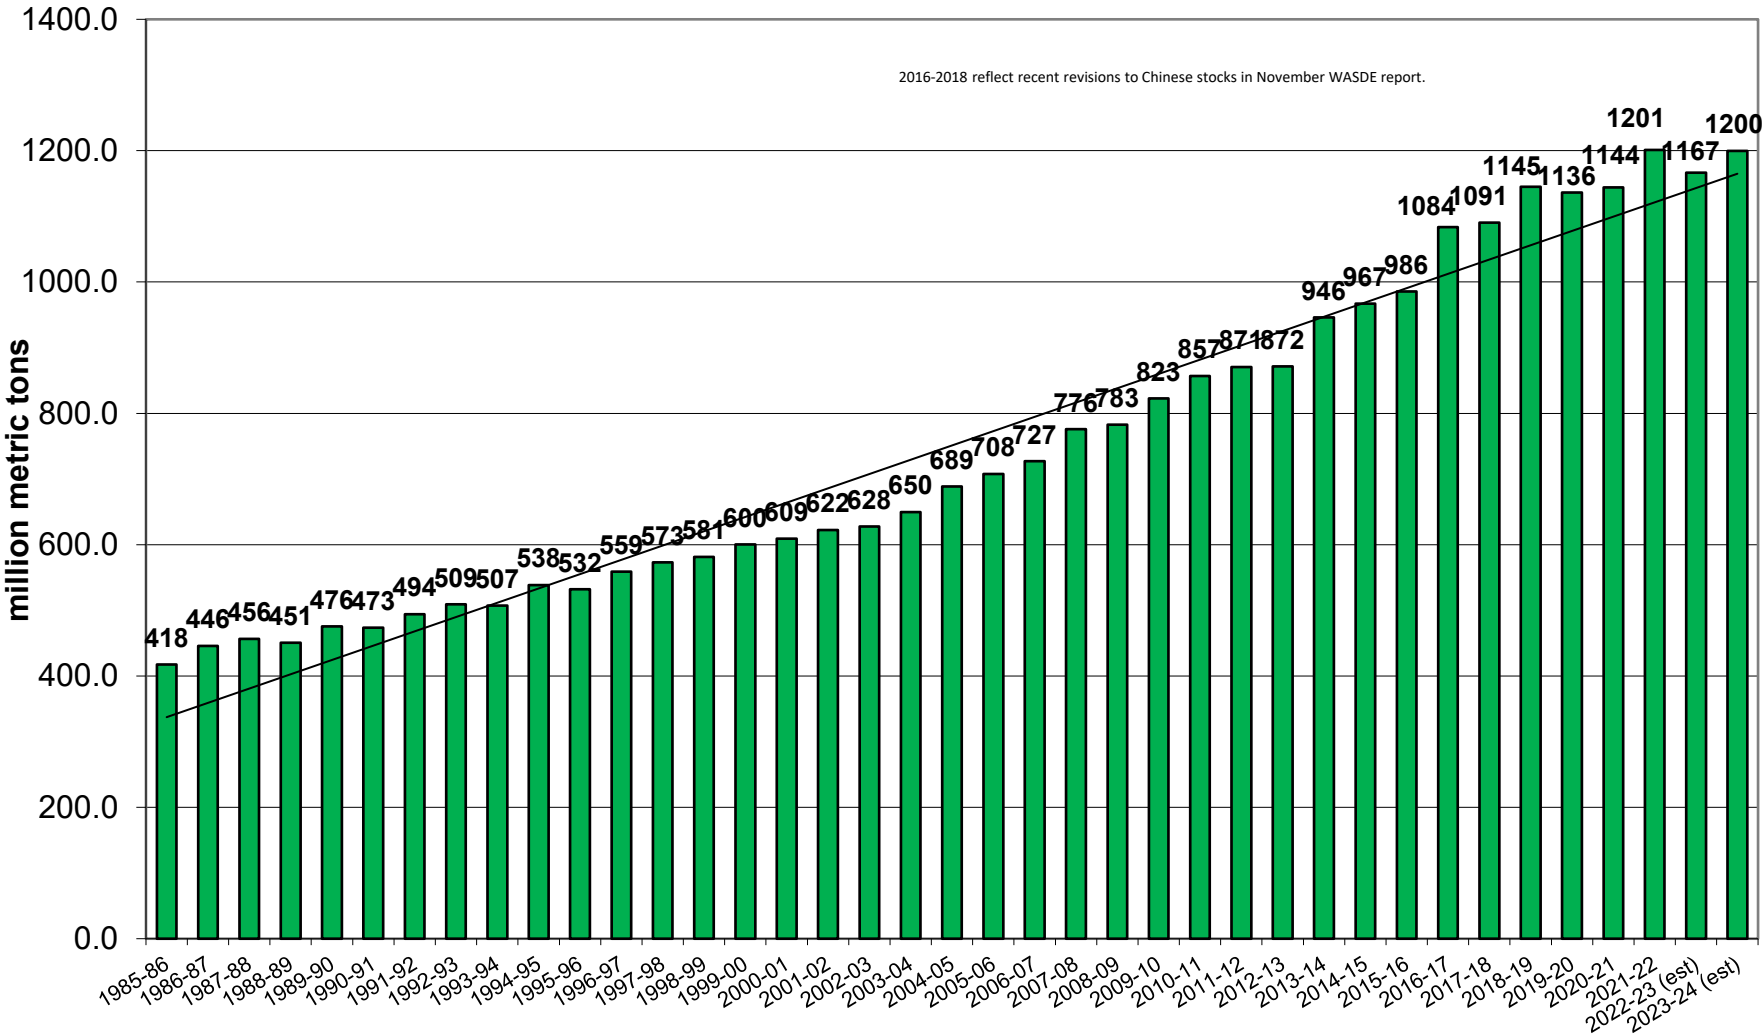

World Corn Usage