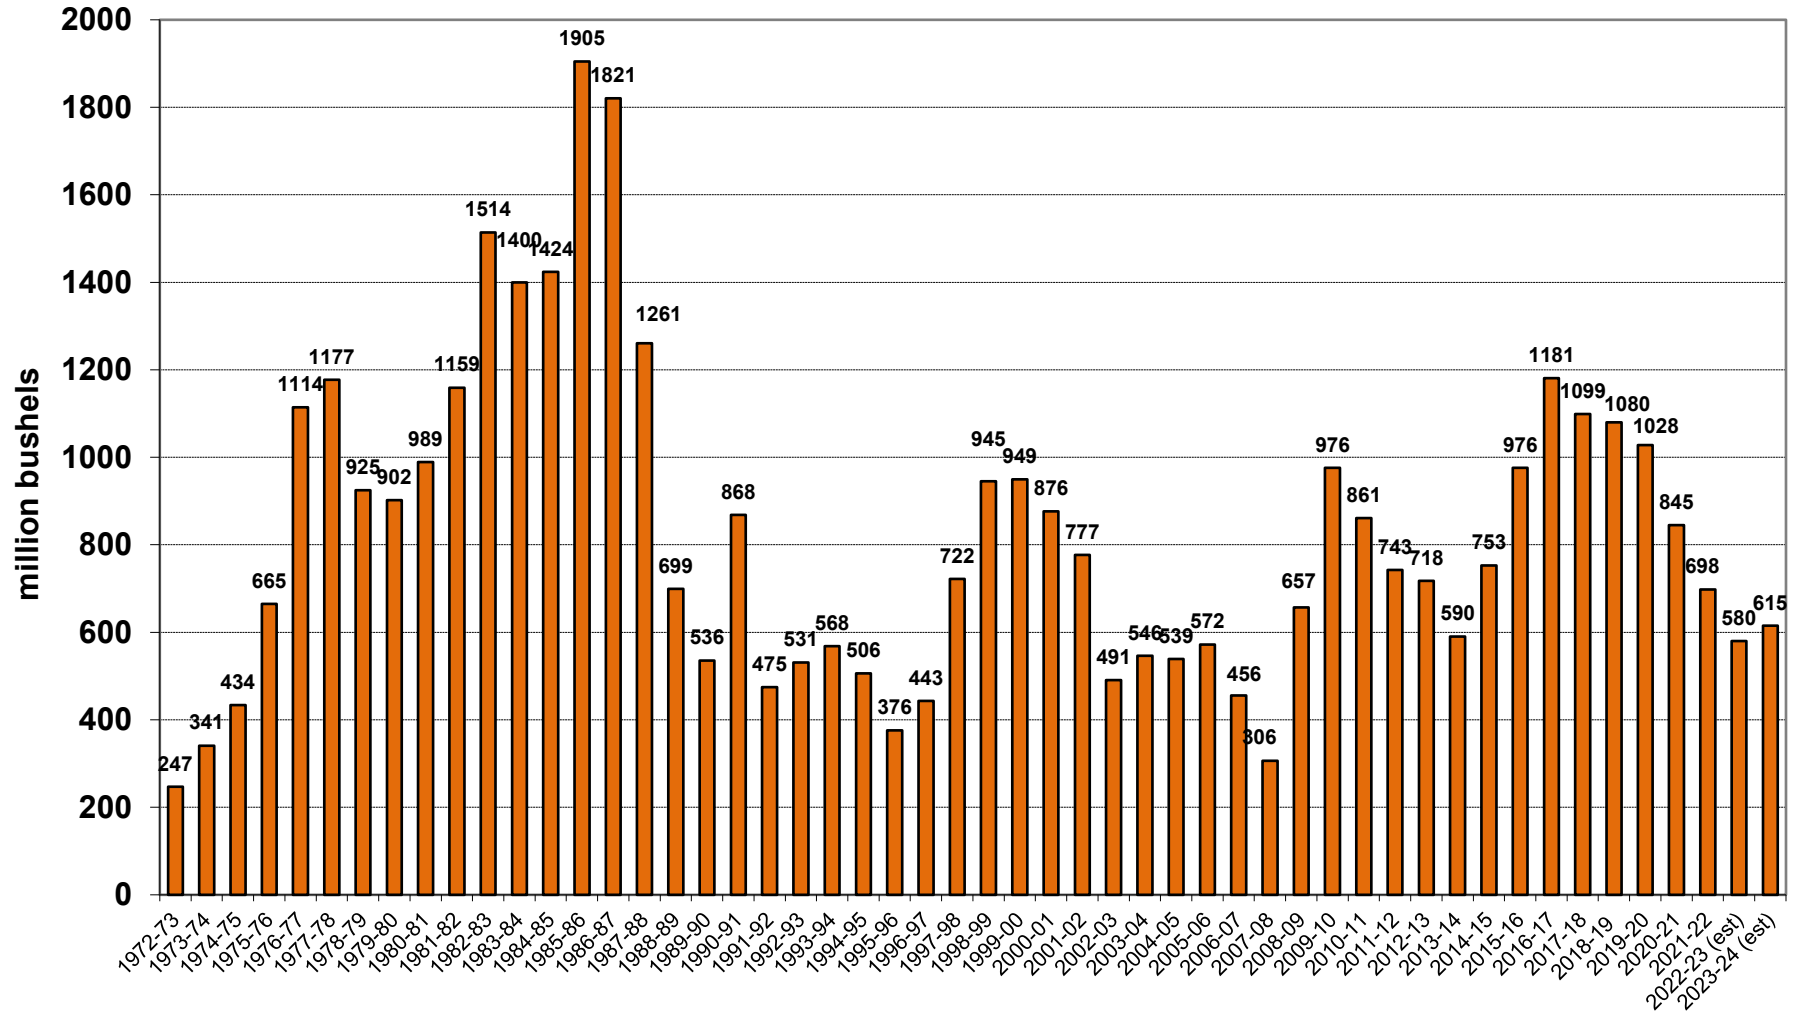

U.S. Corn Carryout in Days Supply

U.S. Corn Carryout

U.S. Corn Production

U.S. Corn Usage

U.S. Corn Exports Since 1973

U.S. Corn for Ethanol Use

U.S. Corn Usage & Production

U.S. Corn Exports as % of Total Use

U.S. Soybean Carryout in Days Supply

U.S. Soybean Carryout

U.S. Soybean Production

U.S. Soybean Usage

U.S. Soybean Exports

U.S. Soybean Production & Use

U.S. Soybean Usage - Exports as a % of Use

U.S. Wheat Carryout in Days Supply

U.S. Wheat Carryout

U.S. Wheat Production

U.S. Wheat Usage

U.S. Wheat Exports

U.S. Wheat Production & Use

U.S. Wheat Usage Exports as a % of Use

U.S. Exports Corn vs. Soybeans vs. Wheat

World Corn Carryout in Days Supply