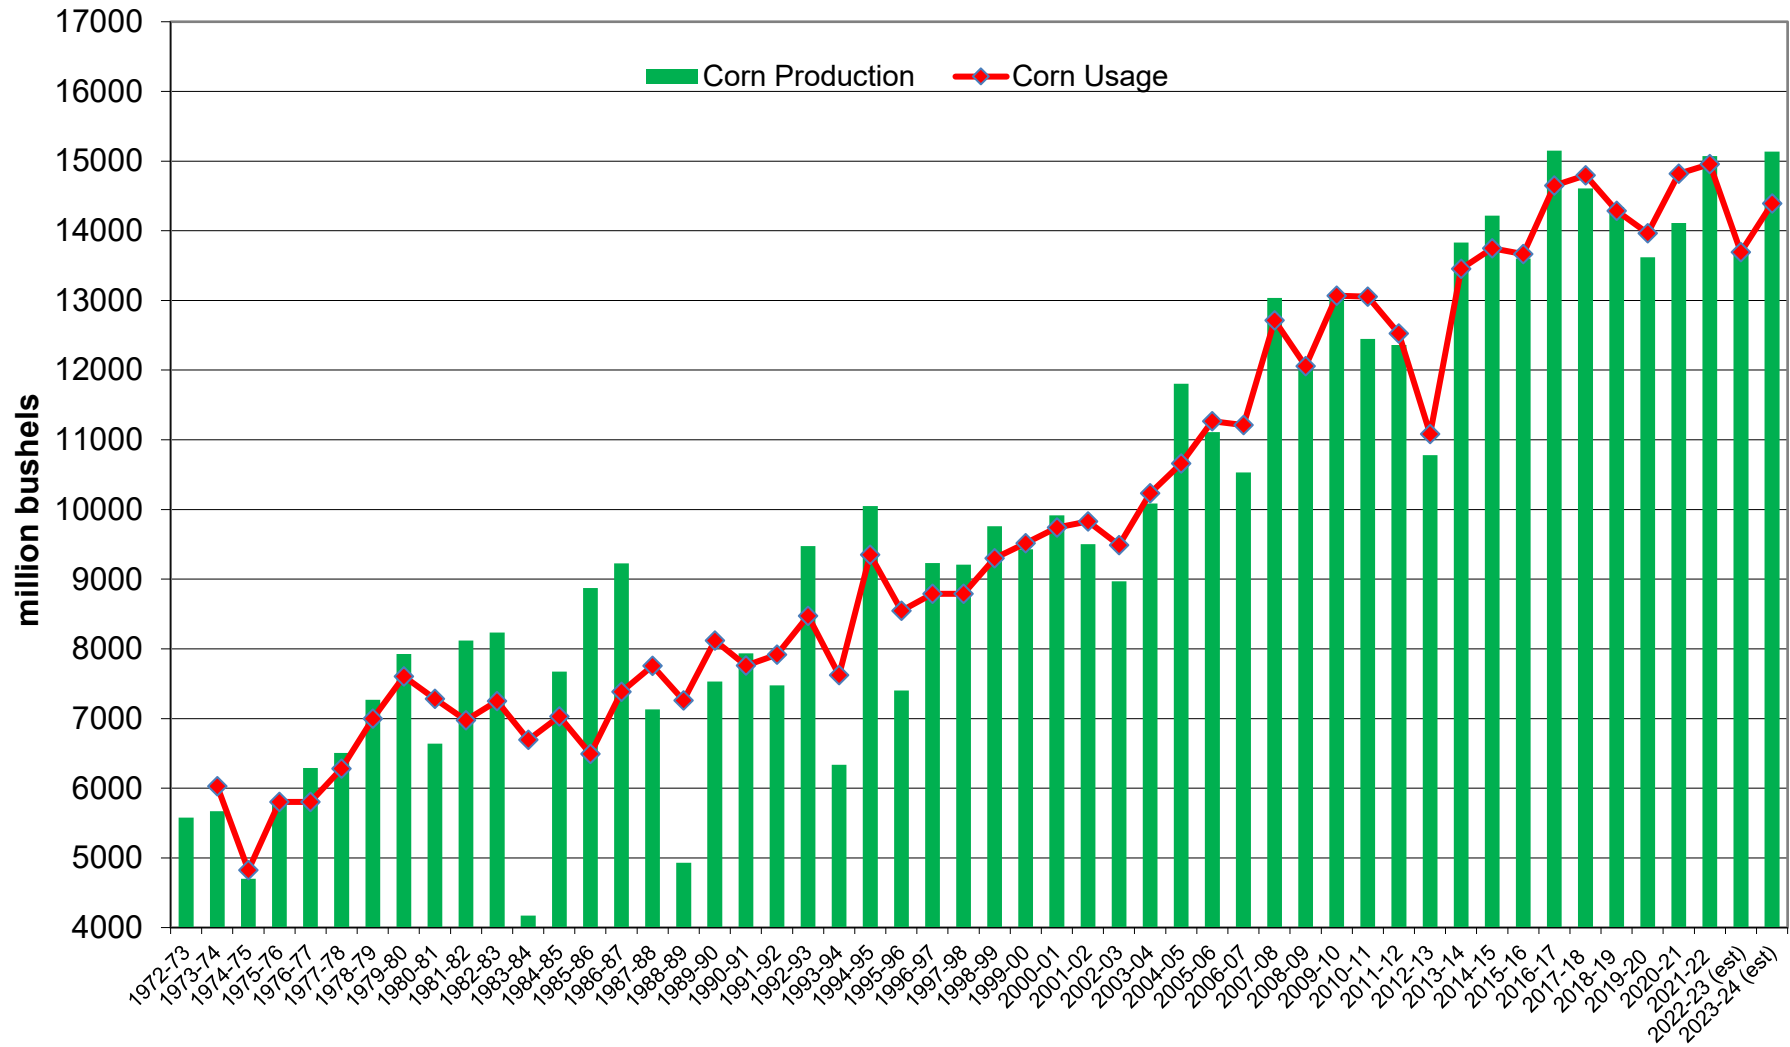

U.S. Corn Carryout in Days Supply

U.S. Corn Carryout

U.S. Corn Production

U.S. Corn Usage

U.S. Corn Exports Since 1973

U.S. Corn for Ethanol Use

U.S. Corn Usage & Production

U.S. Corn Exports as % of Total Use

U.S. Soybean Carryout in Days Supply

U.S. Soybean Carryout

U.S. Soybean Production

U.S. Soybean Usage

U.S. Soybean Exports

U.S. Soybean Production & Use

U.S. Soybean Usage - Exports as a % of Use

U.S. Wheat Carryout in Days Supply