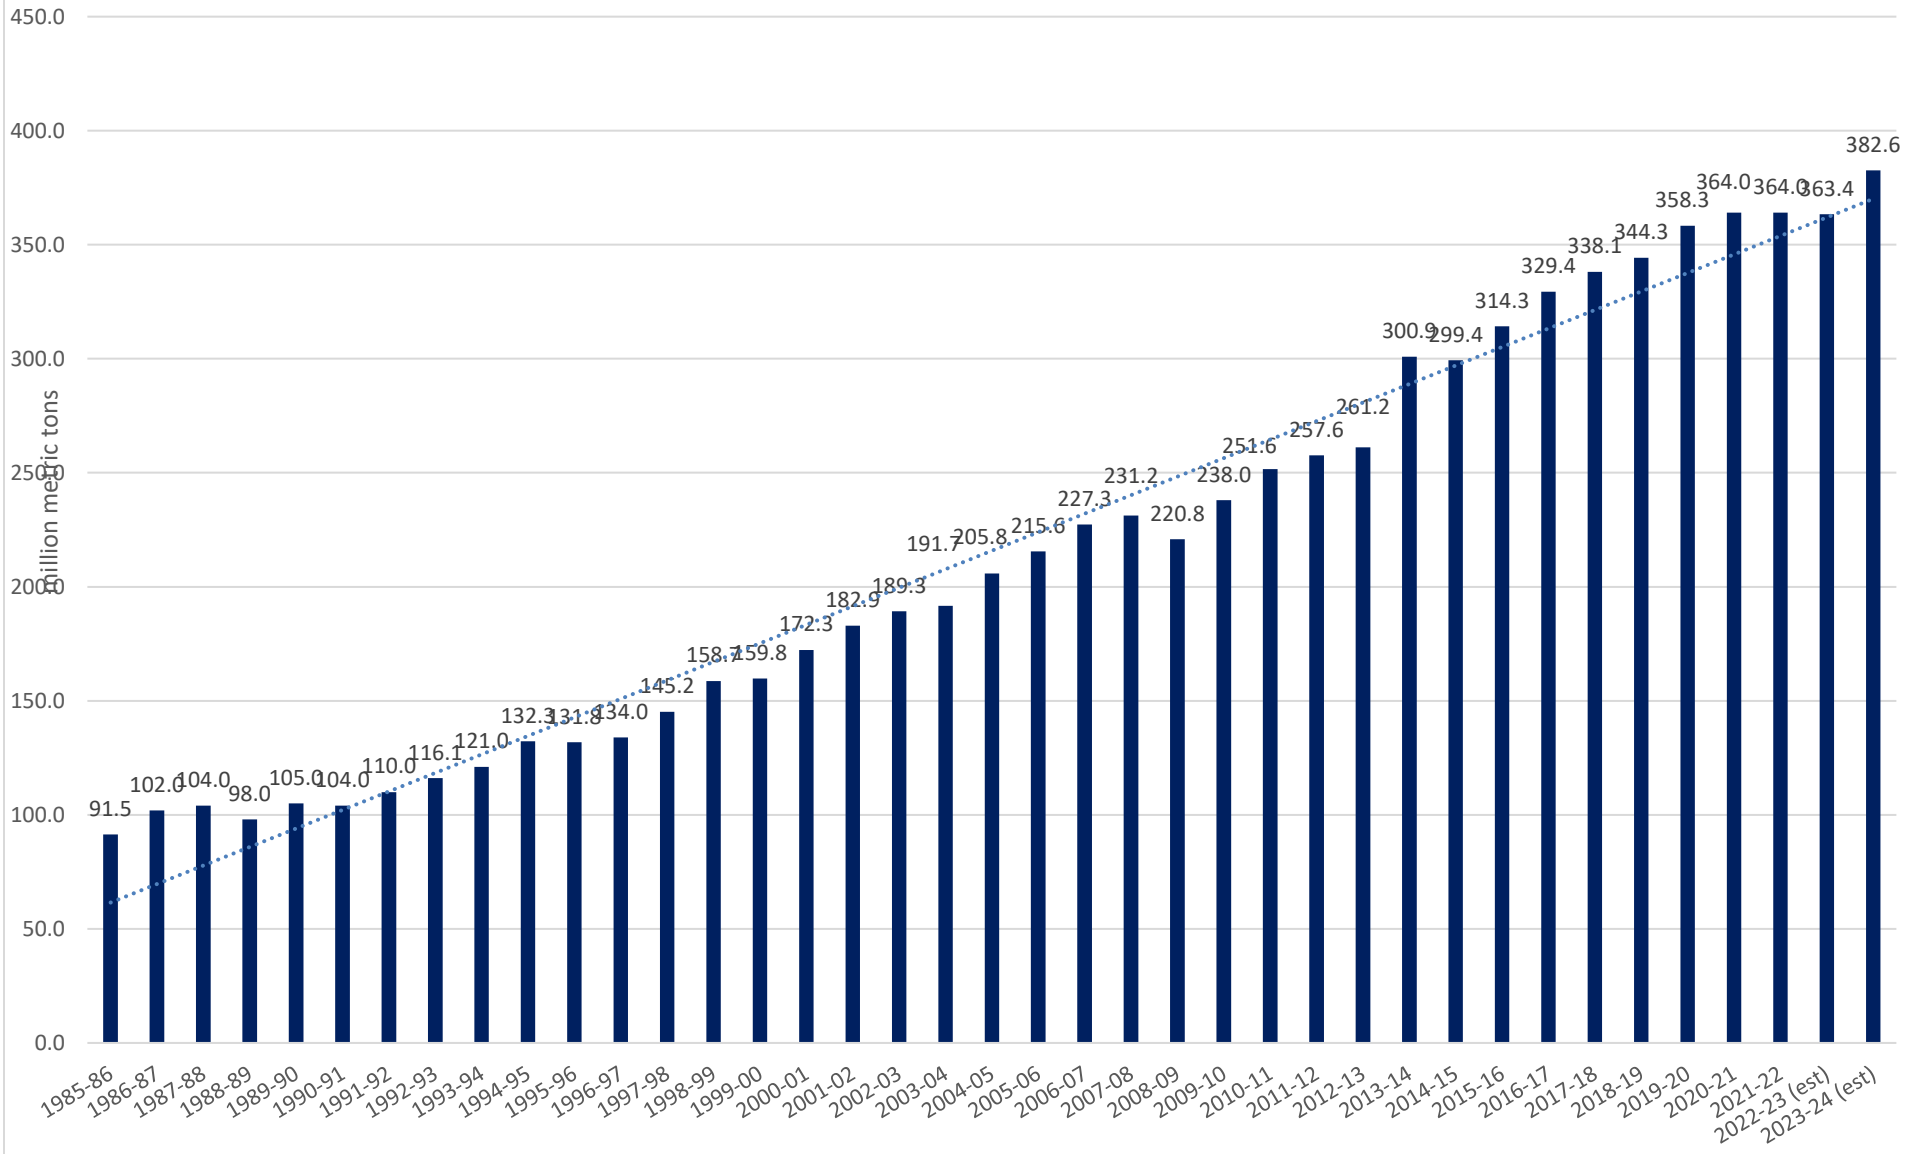

U.S. Corn Carryout in Days Supply

U.S. Corn Carryout

U.S. Corn Production

U.S. Corn Usage

U.S. Corn Exports Since 1973

U.S. Corn for Ethanol Use

U.S. Corn Usage & Production

U.S. Corn Exports as % of Total Use

U.S. Wheat Carryout

U.S. Wheat Production

U.S. Wheat Usage

U.S. Wheat Exports

U.S. Wheat Production & Use

U.S. Wheat Usage Exports as a % of Use

U.S. Exports Corn vs. Soybeans vs. Wheat

World Corn Carryout in Days Supply

World Corn Total Carryout

World Corn Usage

World Soybean Carryout in Days Supply

World Soybeans Total Carryout

World Soybean Usage

World Wheat Carryout in Days Supply

World Wheat Total Carryout

World Wheat Usage