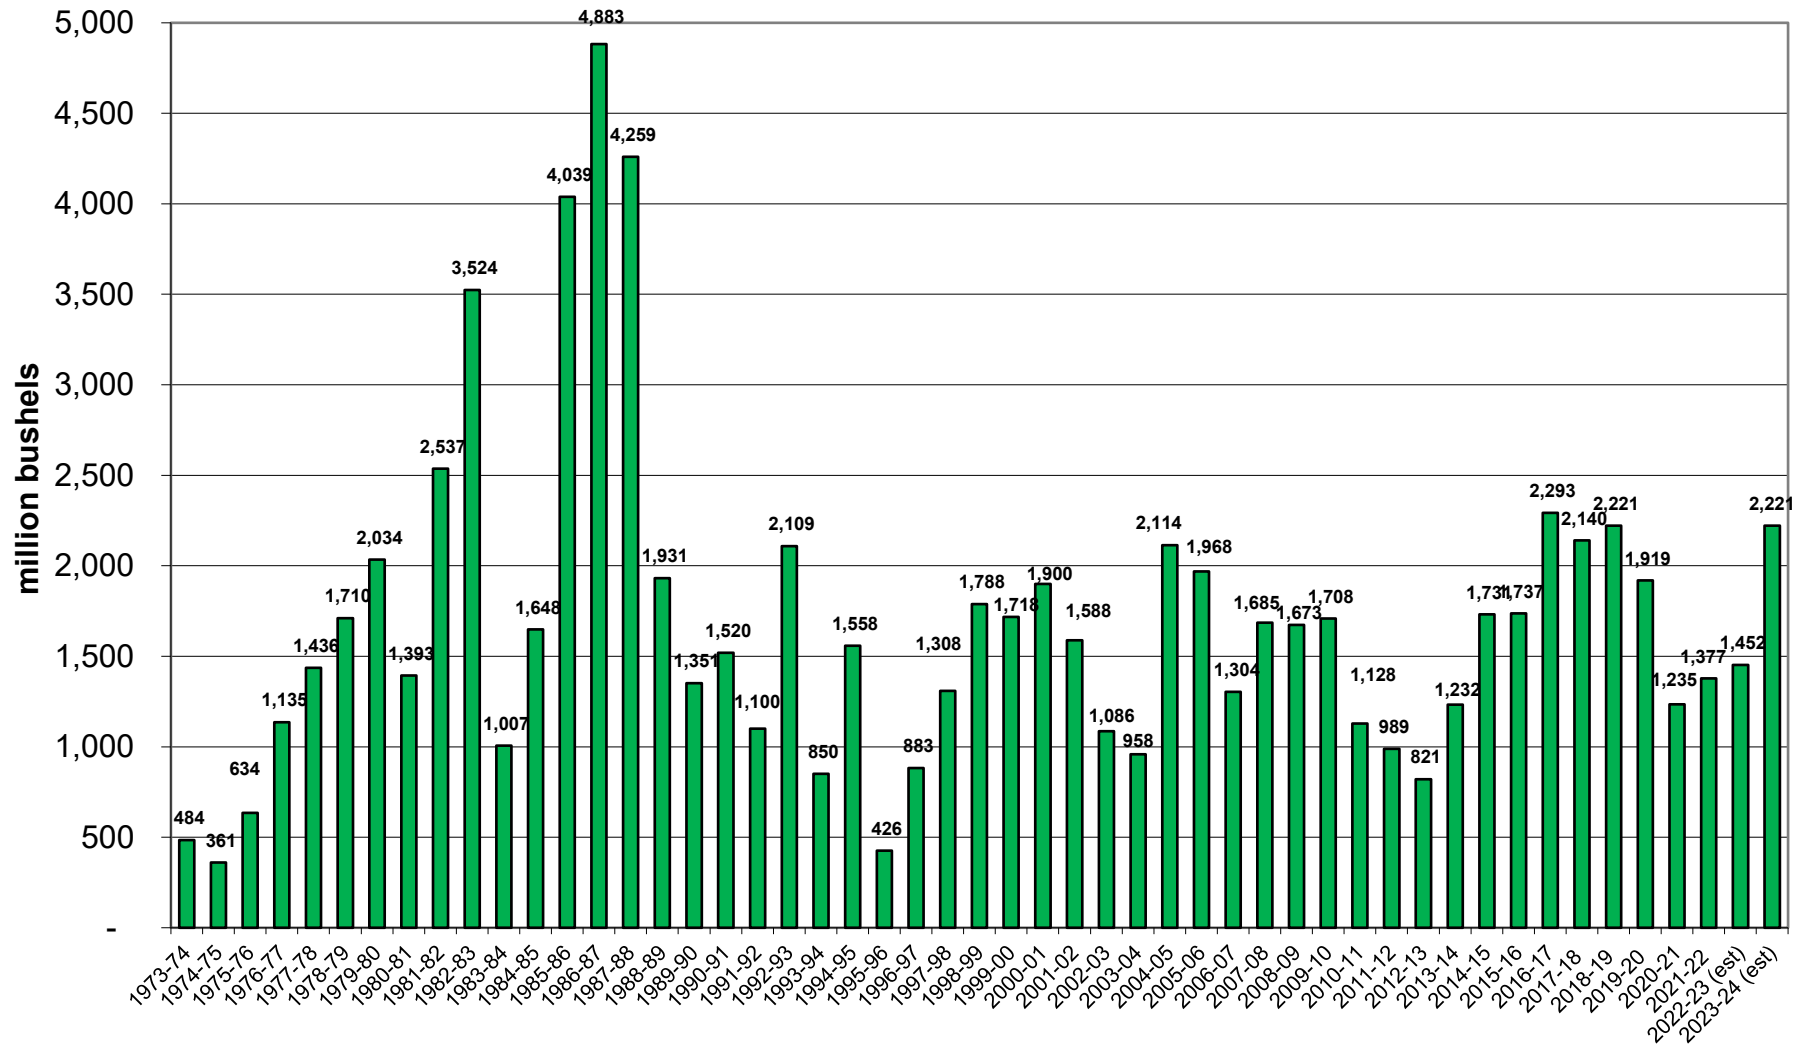

U.S. Corn Carryout in Days Supply

U.S. Corn Carryout

U.S. Corn Production

U.S. Corn Usage

U.S. Corn Exports Since 1973

U.S. Corn for Ethanol Use

U.S. Corn Usage & Production

U.S. Corn Exports as % of Total Use

U.S. Soybean Carryout in Days Supply

U.S. Soybean Carryout

U.S. Soybean Production

U.S. Soybean Usage

U.S. Soybean Exports

U.S. Soybean Production & Use

U.S. Soybean Usage - Exports as a % of Use

U.S. Wheat Carryout in Days Supply

U.S. Wheat Carryout

U.S. Wheat Production

U.S. Wheat Usage

U.S. Wheat Exports

U.S. Wheat Production & Use

U.S. Wheat Usage Exports as a % of Use

U.S. Exports Corn vs. Soybeans vs. Wheat

World Corn Carryout in Days Supply