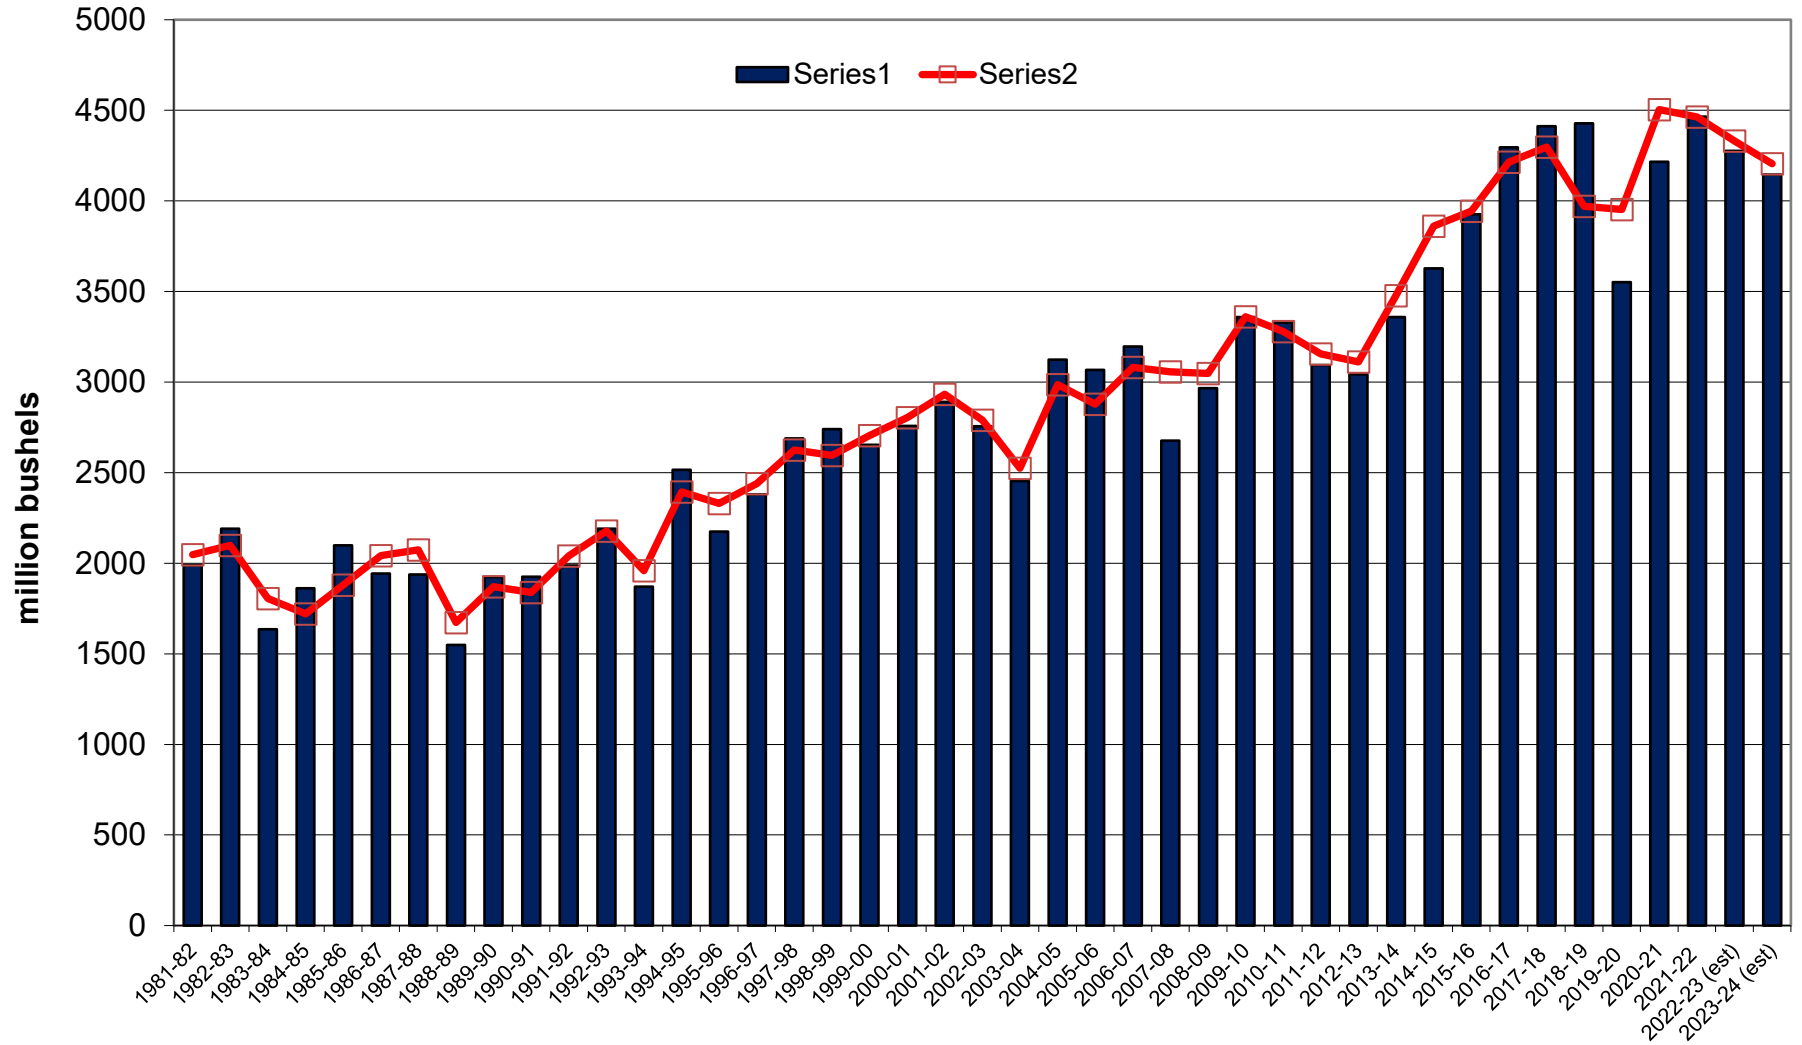

U.S. Corn Carryout in Days Supply

U.S. Corn Carryout

U.S. Corn Production

U.S. Corn Usage

U.S. Corn Exports Since 1973

U.S. Corn for Ethanol Use

U.S. Corn Usage & Production

U.S. Corn Exports as % of Total Use

U.S. Soybean Carryout in Days Supply

U.S. Soybean Carryout

U.S. Soybean Production

U.S. Soybean Usage

U.S. Soybean Exports

U.S. Soybean Production & Use

U.S. Soybean Usage - Exports as a % of Use

U.S. Wheat Carryout in Days Supply