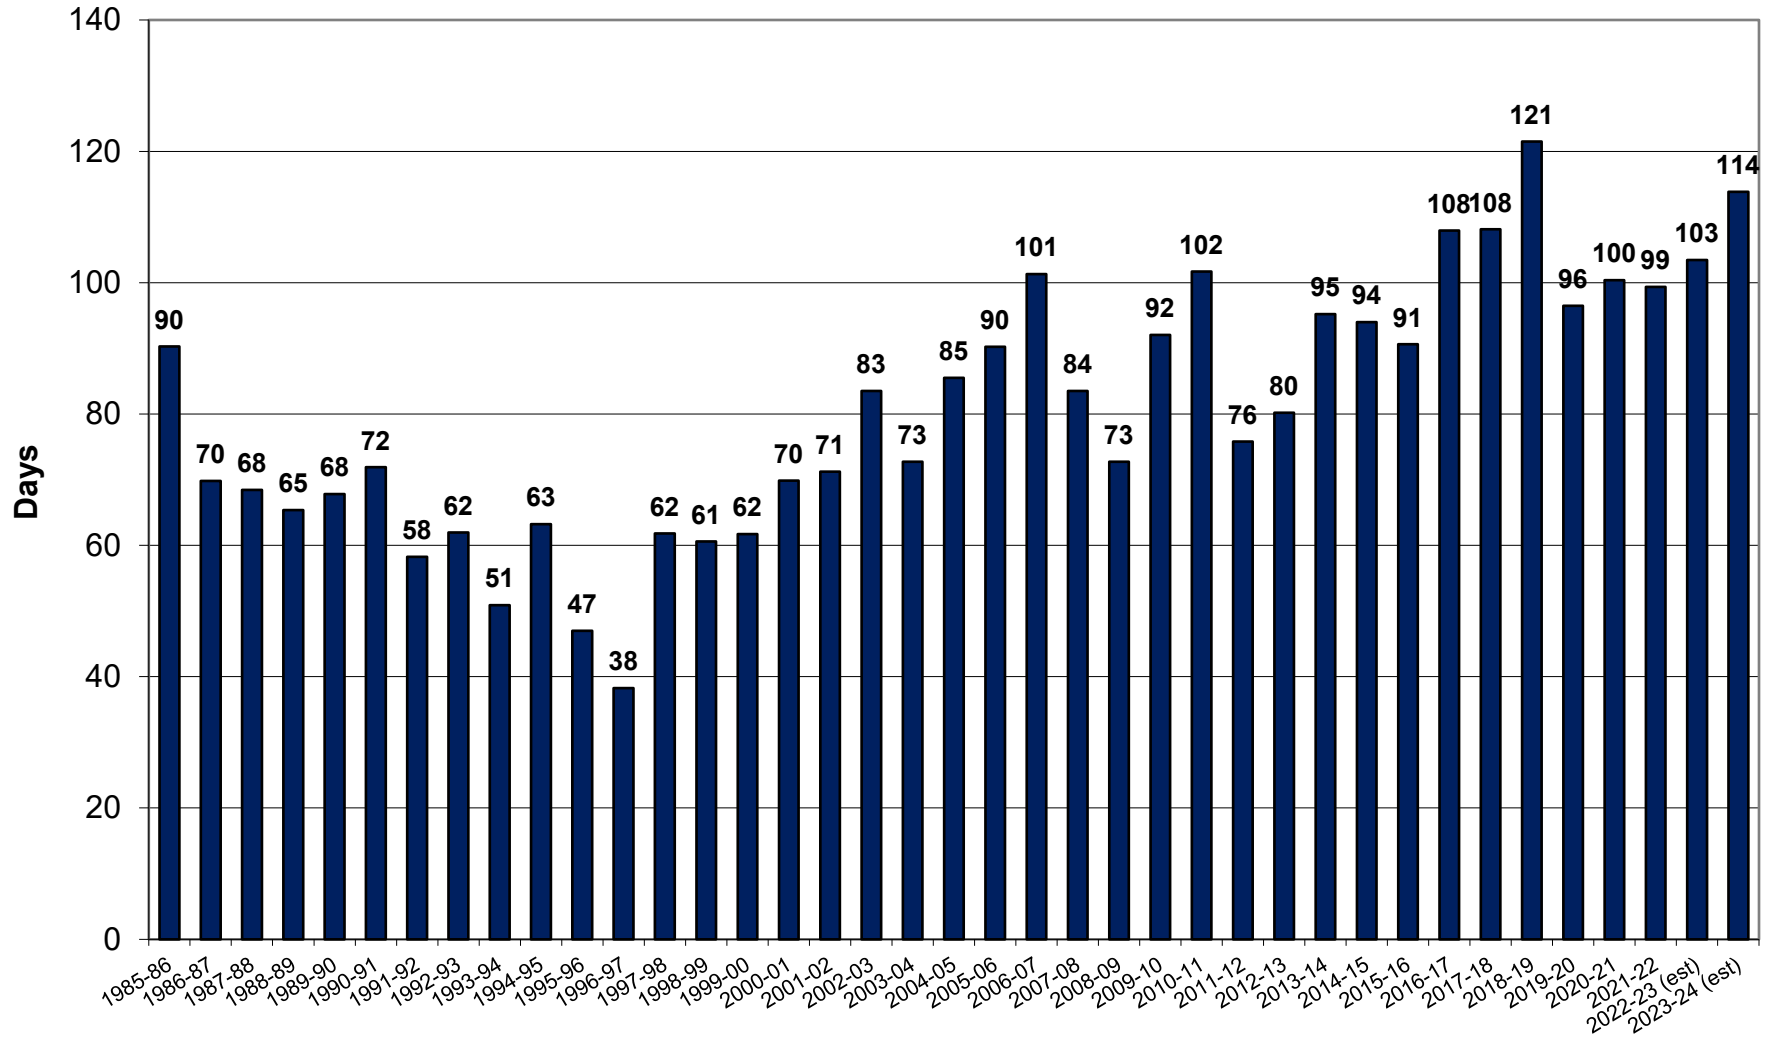

World Soybean Carryout in Days Supply