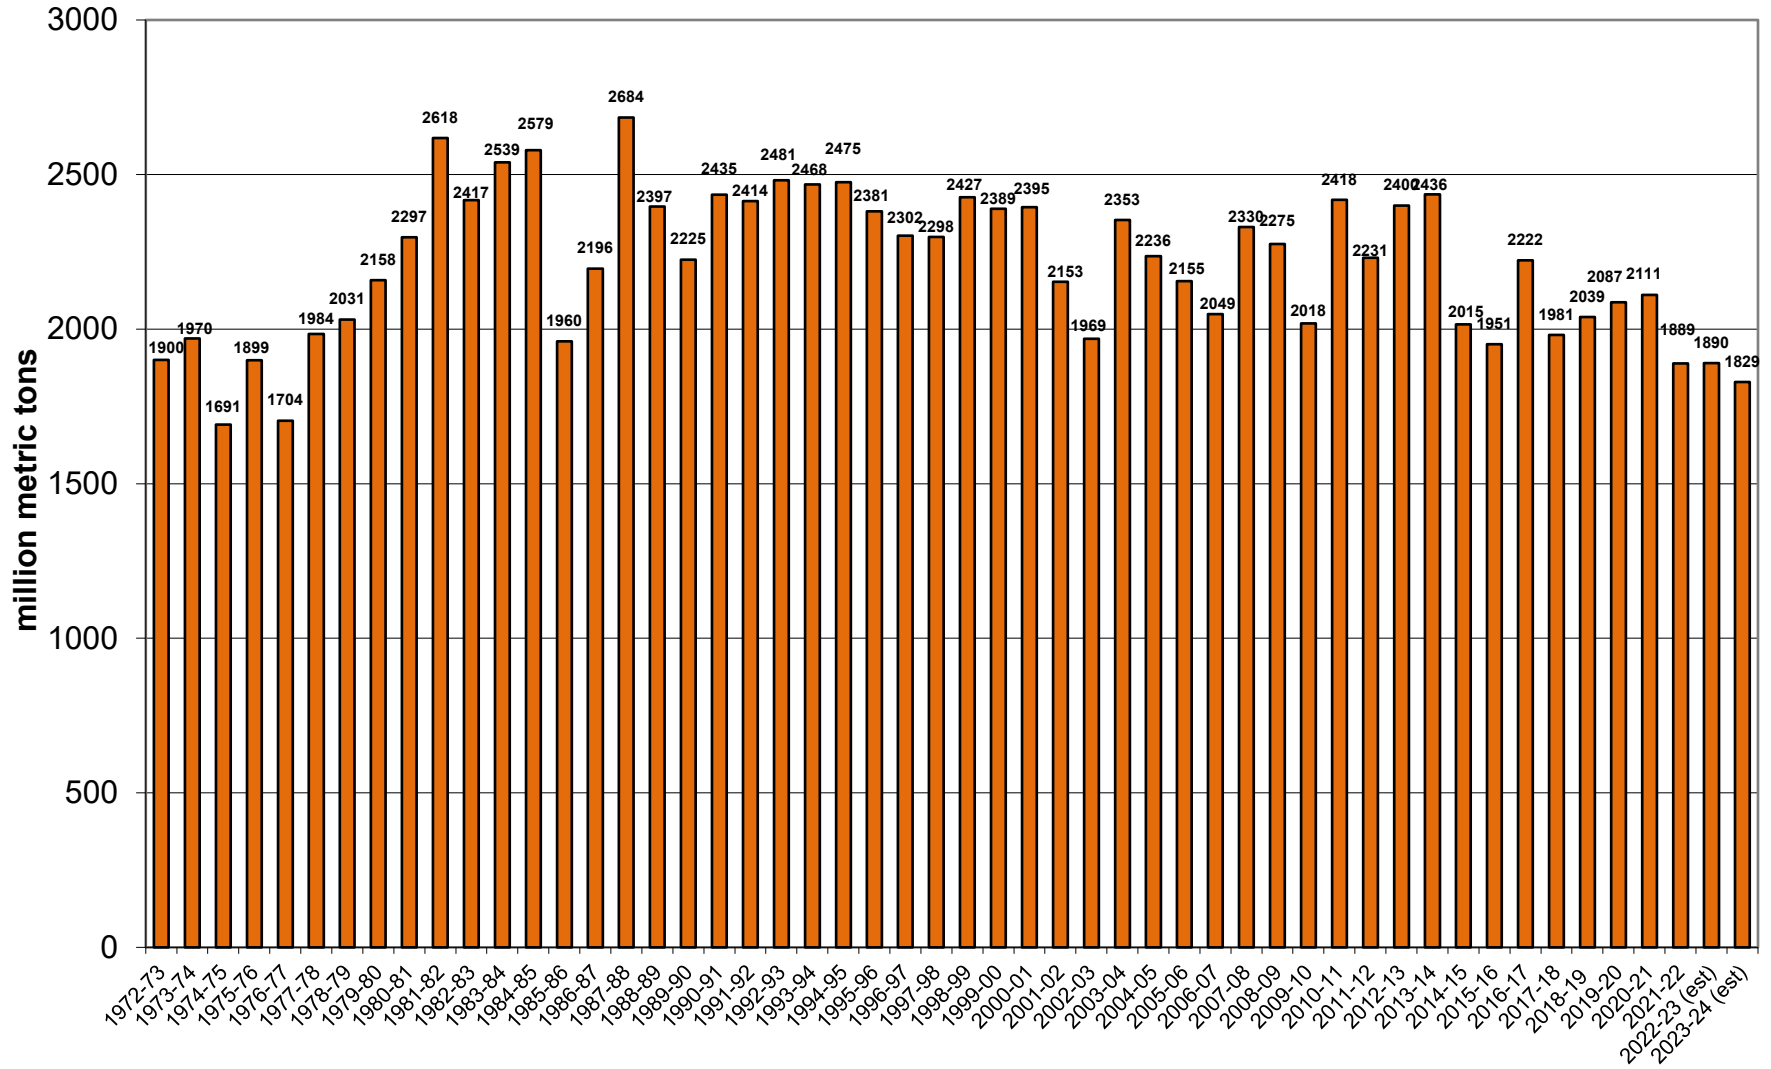

U.S. Corn Carryout in Days Supply

U.S. Corn Carryout

U.S. Corn Production

U.S. Corn Usage

U.S. Corn Exports Since 1973

U.S. Corn for Ethanol Use

U.S. Corn Usage & Production

U.S. Corn Exports as % of Total Use

U.S. Soybean Carryout in Days Supply

U.S. Soybean Carryout

U.S. Soybean Production

U.S. Soybean Usage

U.S. Soybean Exports

U.S. Soybean Production & Use

U.S. Soybean Usage - Exports as a % of Use

U.S. Wheat Carryout in Days Supply

U.S. Wheat Carryout

U.S. Wheat Production

U.S. Wheat Usage

U.S. Wheat Exports

U.S. Wheat Production & Use

U.S. Wheat Usage Exports as a % of Use

U.S. Exports Corn vs. Soybeans vs. Wheat

World Corn Carryout in Days Supply