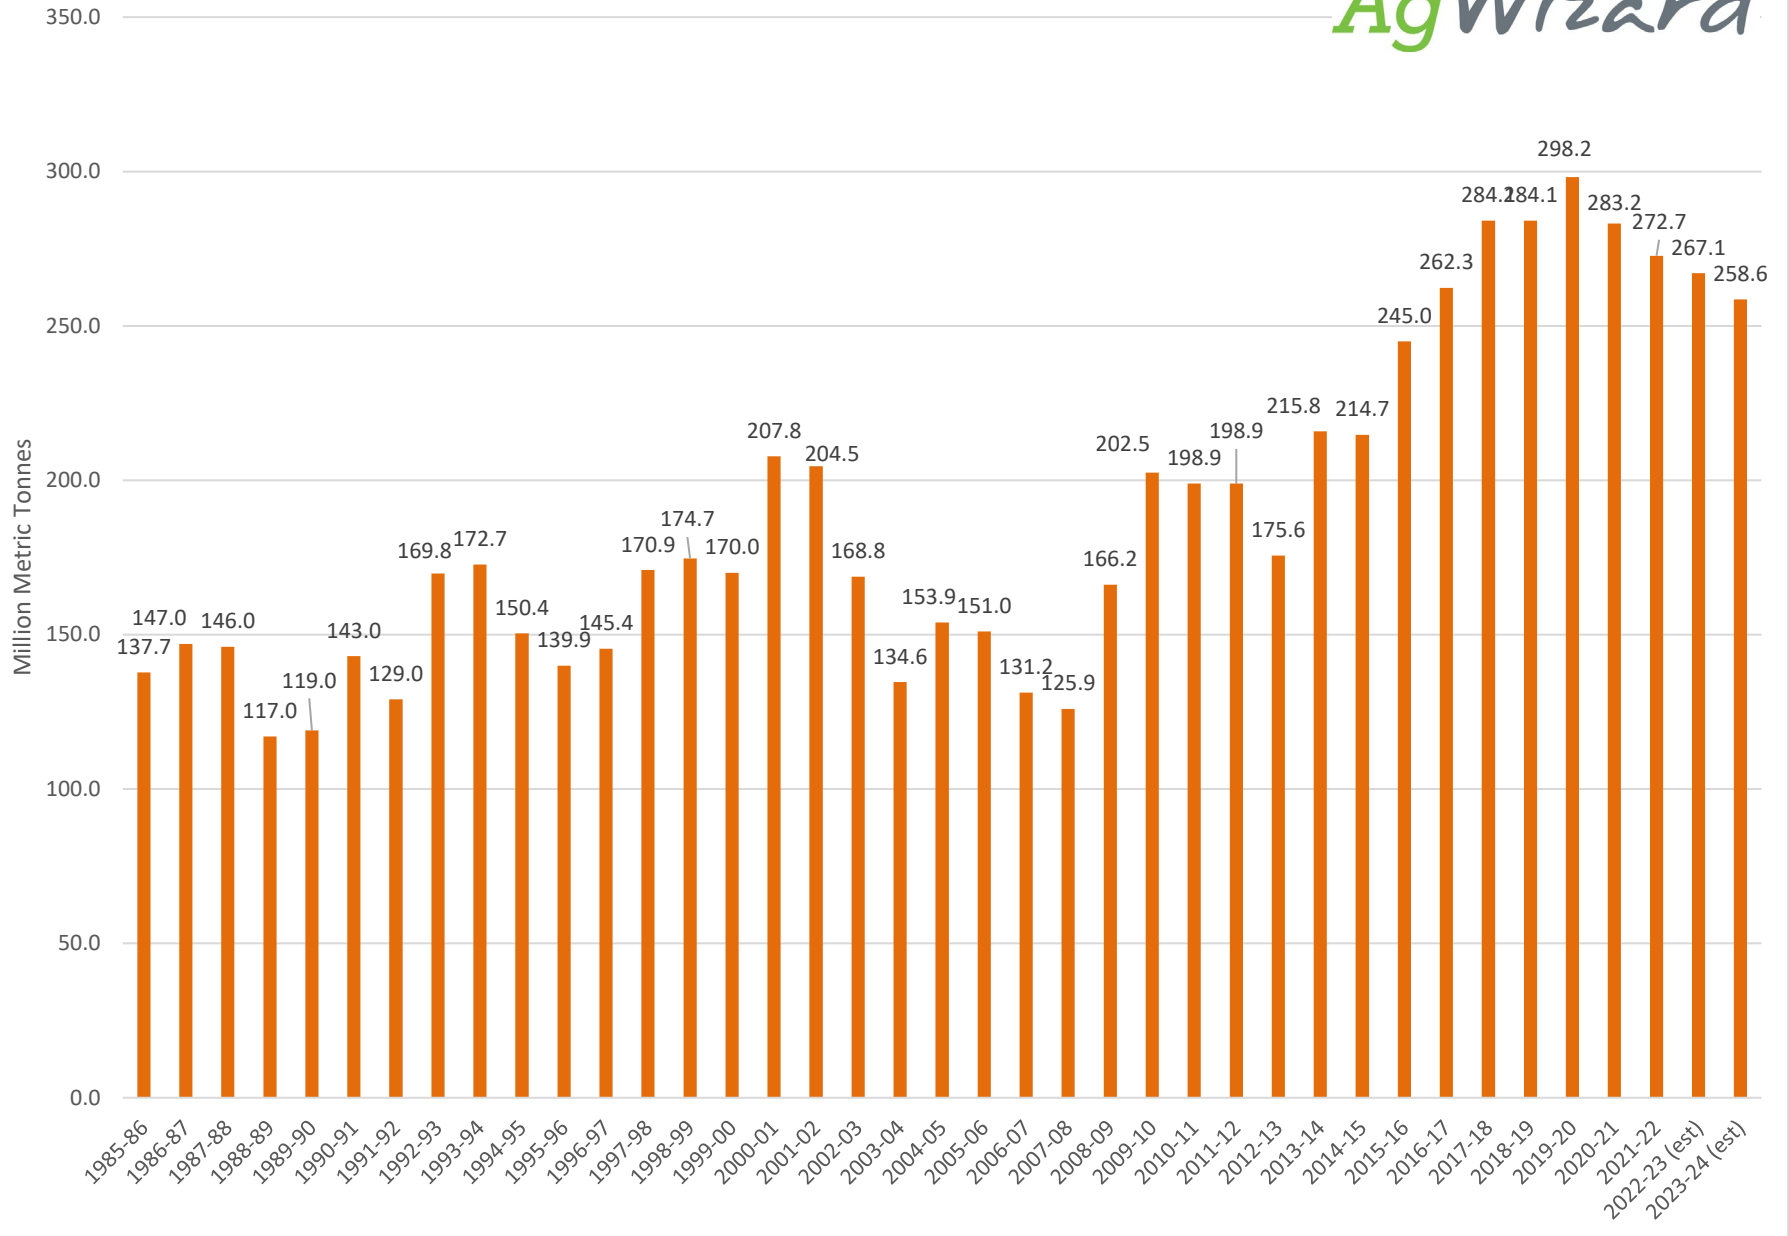

U.S. Corn Carryout in Days Supply

U.S. Corn Carryout

U.S. Corn Production

U.S. Corn Usage

U.S. Corn Exports Since 1973

U.S. Corn for Ethanol Use

U.S. Corn Usage & Production

U.S. Corn Exports as % of Total Use

U.S. Wheat Carryout

U.S. Wheat Production

U.S. Wheat Usage

U.S. Wheat Exports

U.S. Wheat Production & Use

U.S. Wheat Usage Exports as a % of Use

U.S. Exports Corn vs. Soybeans vs. Wheat

World Corn Carryout in Days Supply

World Corn Total Carryout

World Corn Usage

World Soybean Carryout in Days Supply

World Soybeans Total Carryout

World Soybean Usage

World Wheat Carryout in Days Supply

World Wheat Total Carryout

World Wheat Usage

World Corn + Wheat + Soybean Usage