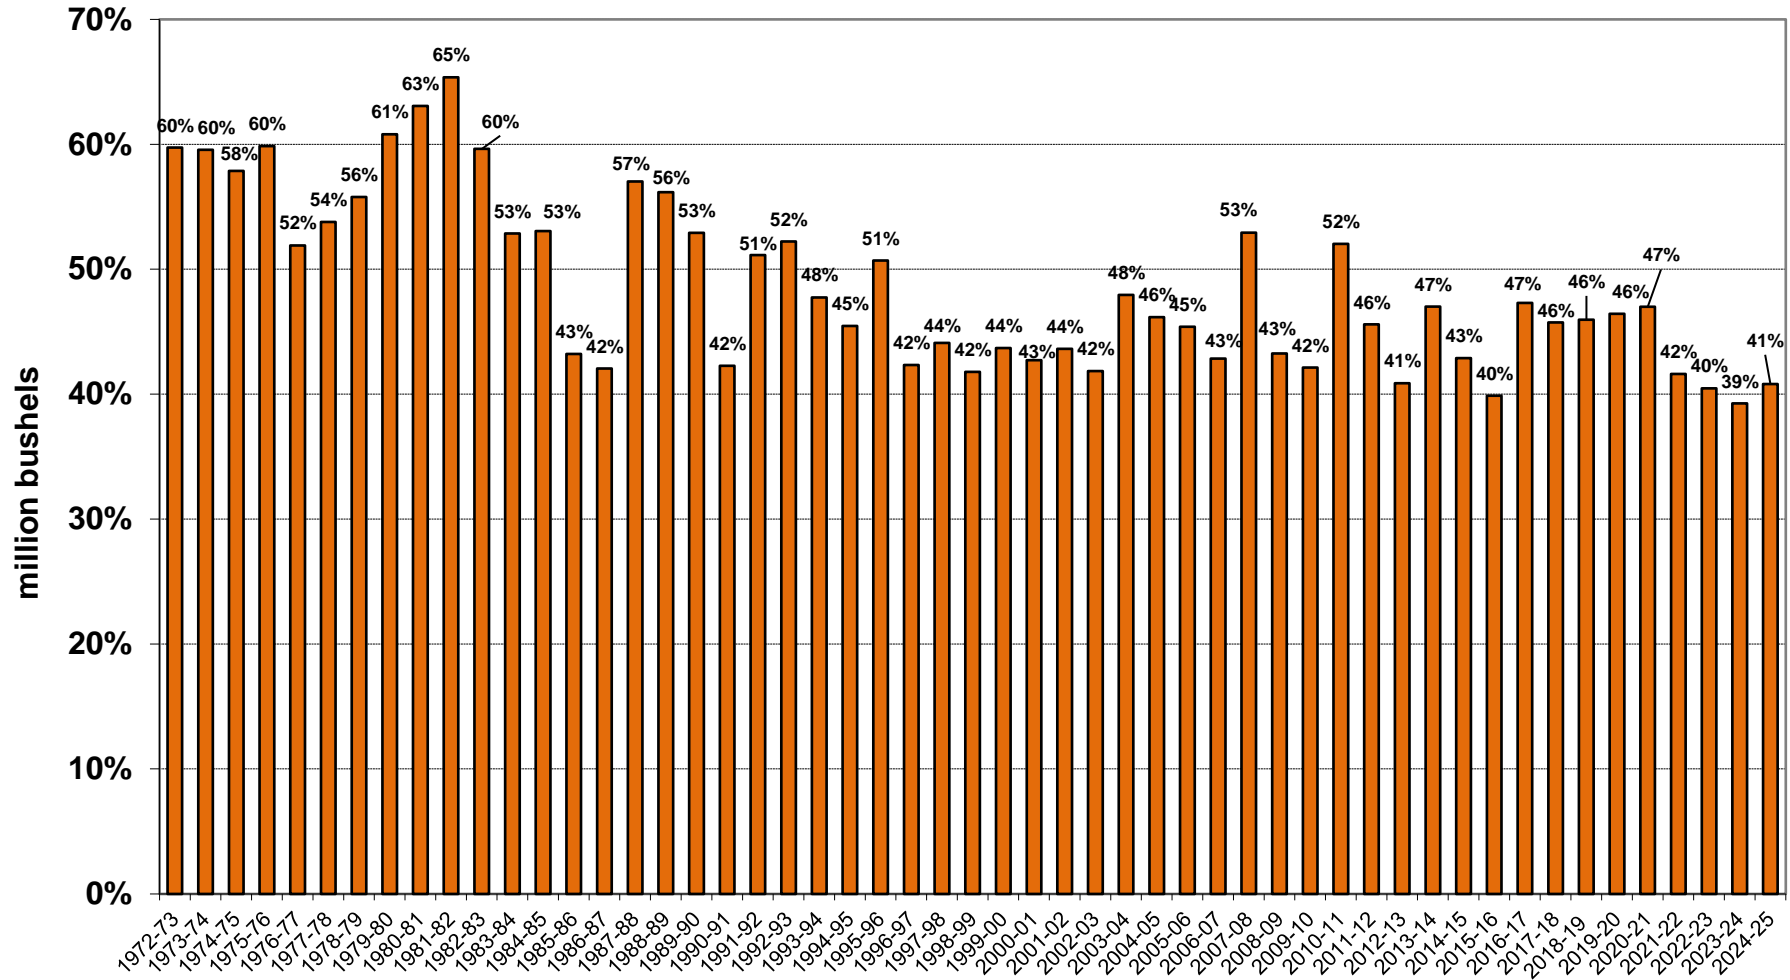

U.S. Corn Carryout

U.S. Corn Carryout in Days Supply

U.S. Corn for Ethanol Use

U.S. Corn Exports as % of Total Use

U.S. Corn Exports Since 1973

U.S. Corn Production

U.S. Corn Usage & Production

U.S. Corn Usage

U.S. Wheat Production

U.S. Wheat Usage

U.S. Wheat Exports

U.S. Wheat Production & Use

U.S. Wheat Usage Exports as a % of Use

U.S. Exports Corn vs. Soybeans vs. Wheat