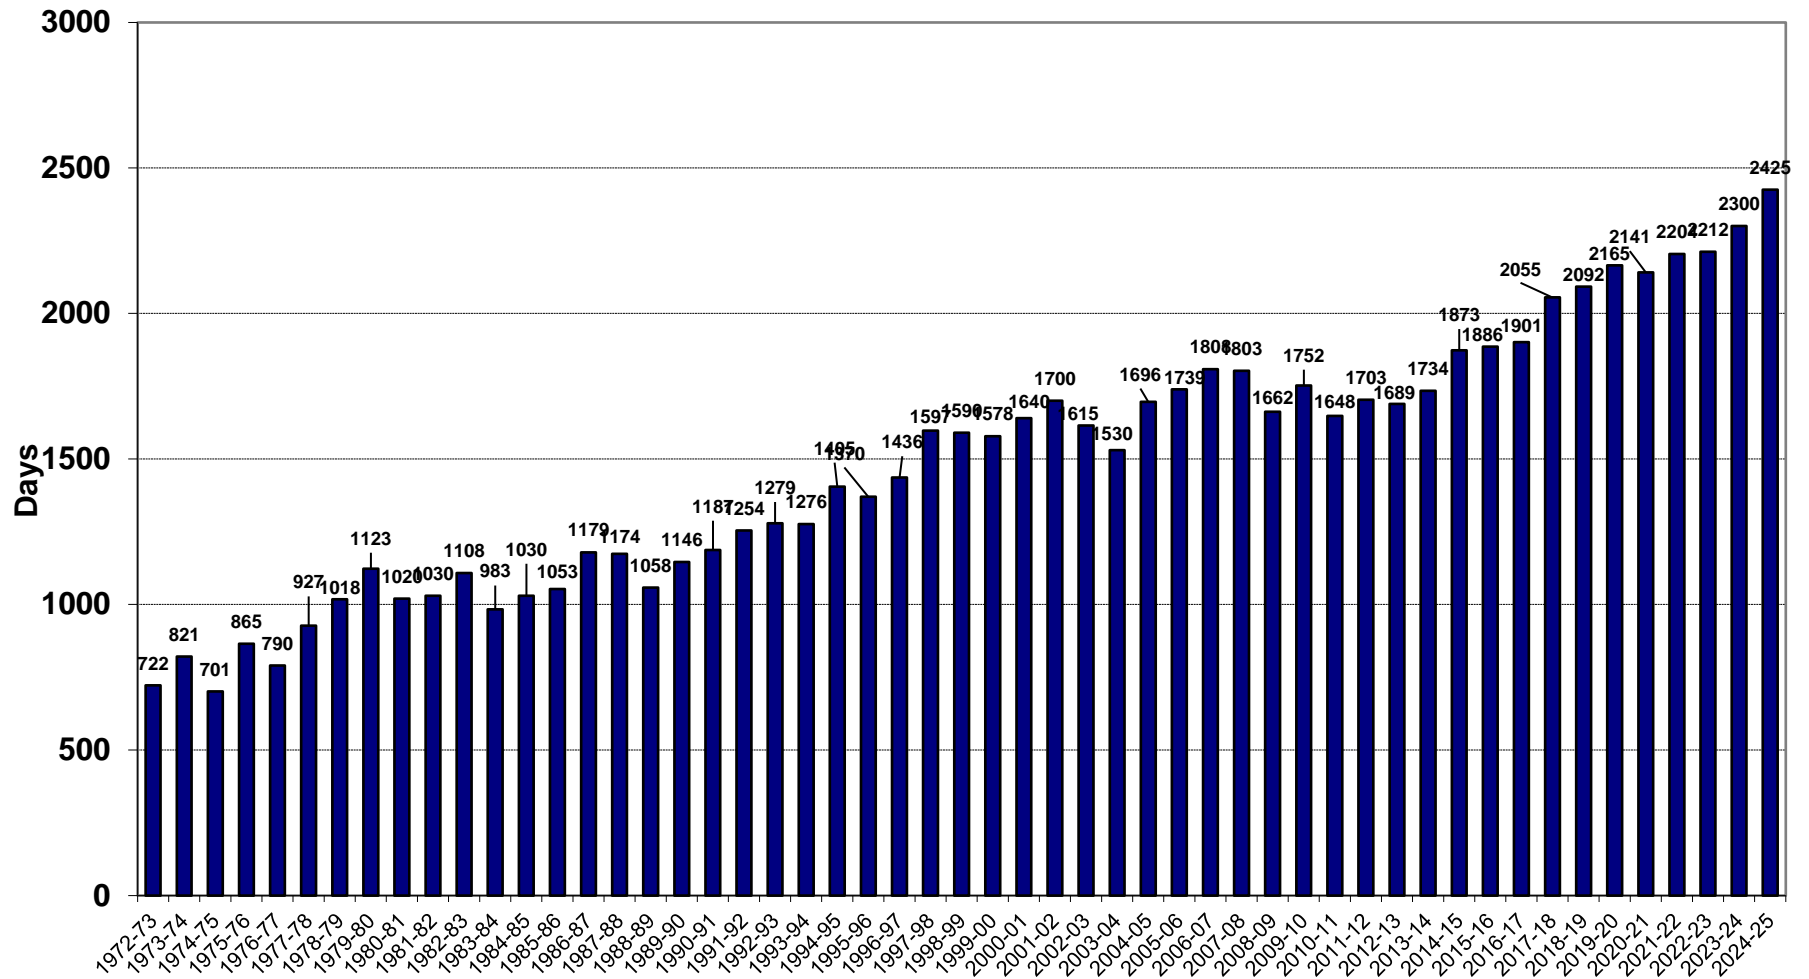

U.S. Corn Carryout

U.S. Corn Carryout in Days Supply

U.S. Corn for Ethanol Use

U.S. Corn Exports as % of Total Use

U.S. Corn Exports Since 1973

U.S. Corn Production

U.S. Corn Usage & Production

U.S. Corn Usage

U.S. Soybean Carryout in Days Supply

U.S. Soybean Crushings since 1972

U.S. Soybean Carryout

U.S. Soybean Production

U.S. Soybean Usage - Crushings as a % of Use

U.S. Soybean Usage - Crashings vs Exports as a % of Use