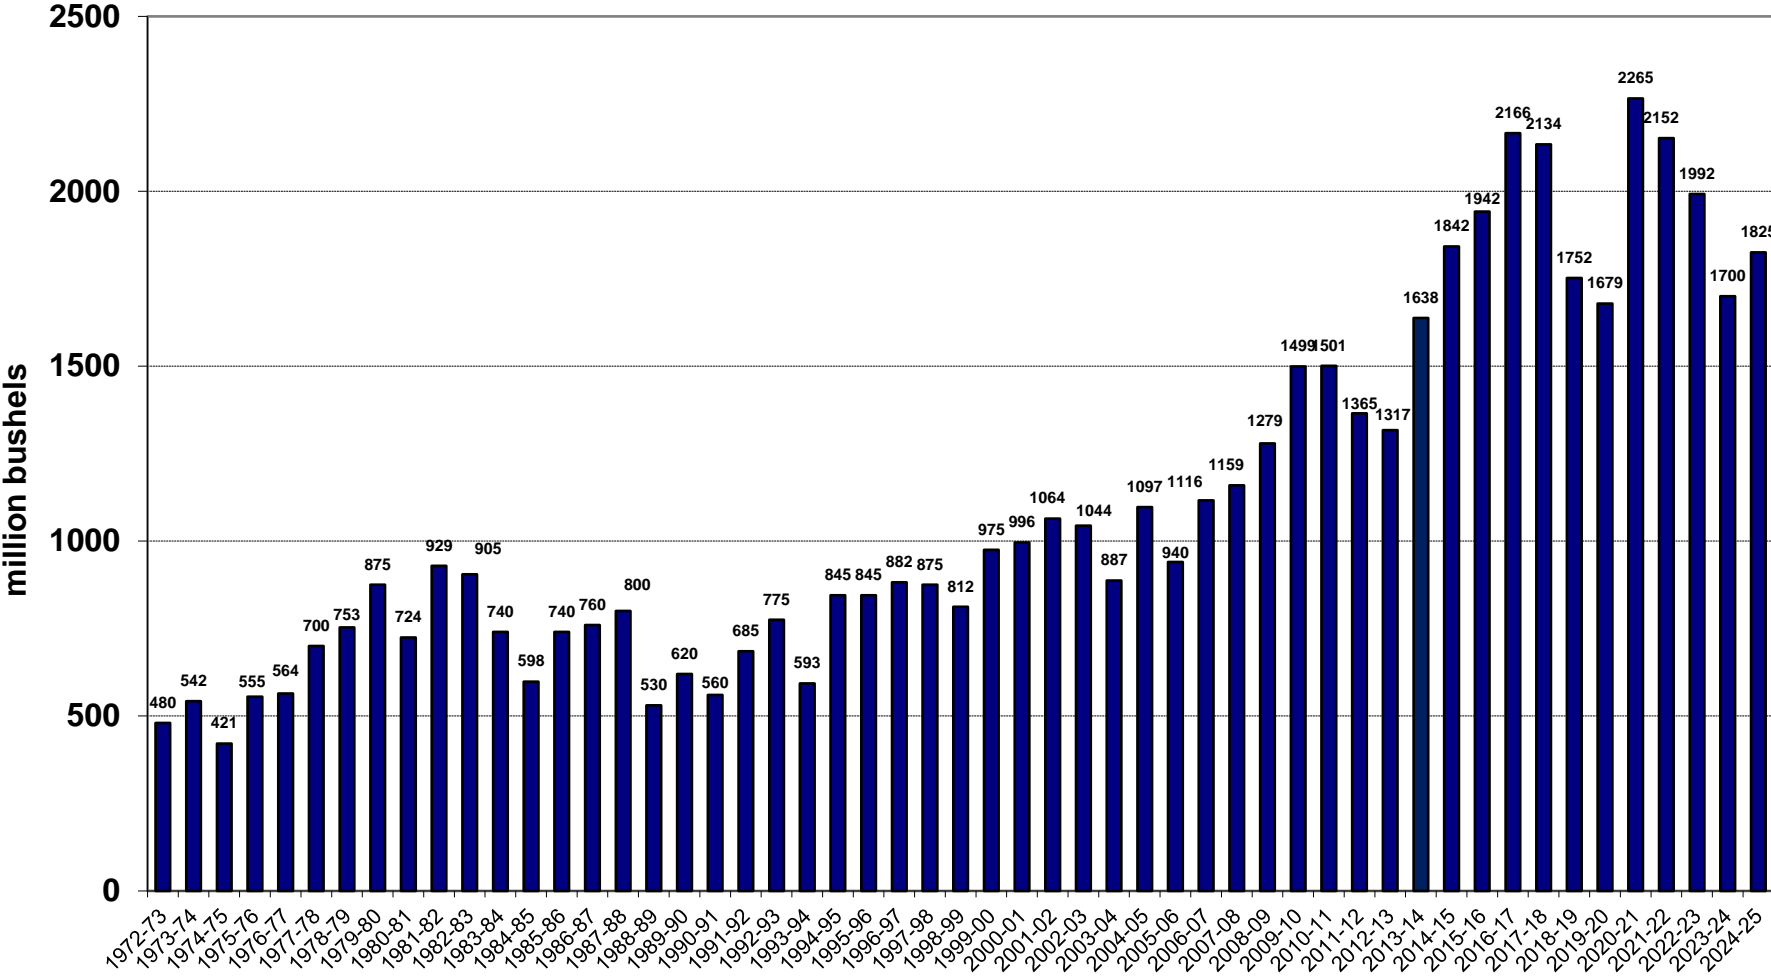

U.S. Corn Carryout

U.S. Corn Carryout in Days Supply

U.S. Corn for Ethanol Use

U.S. Corn Exports as % of Total Use

U.S. Corn Exports Since 1973

U.S. Corn Production

U.S. Corn Usage & Production

U.S. Corn Usage

U.S. Soybean Carryout in Days Supply

U.S. Soybean Crushings since 1972

U.S. Soybean Carryout

U.S. Soybean Production

U.S. Soybean Usage - Crushings as a % of Use

U.S. Soybean Usage - Crashings vs Exports as a % of Use

U.S. Soybean Usage - Crushings as a % of Production

U.S. Soybean Usage

U.S. Soybean Exports

U.S. Soybean Production & Use

U.S. Soybean Usage - Exports as a % of Use

U.S. Wheat Carryout in Days Supply

U.S. Wheat Carryout