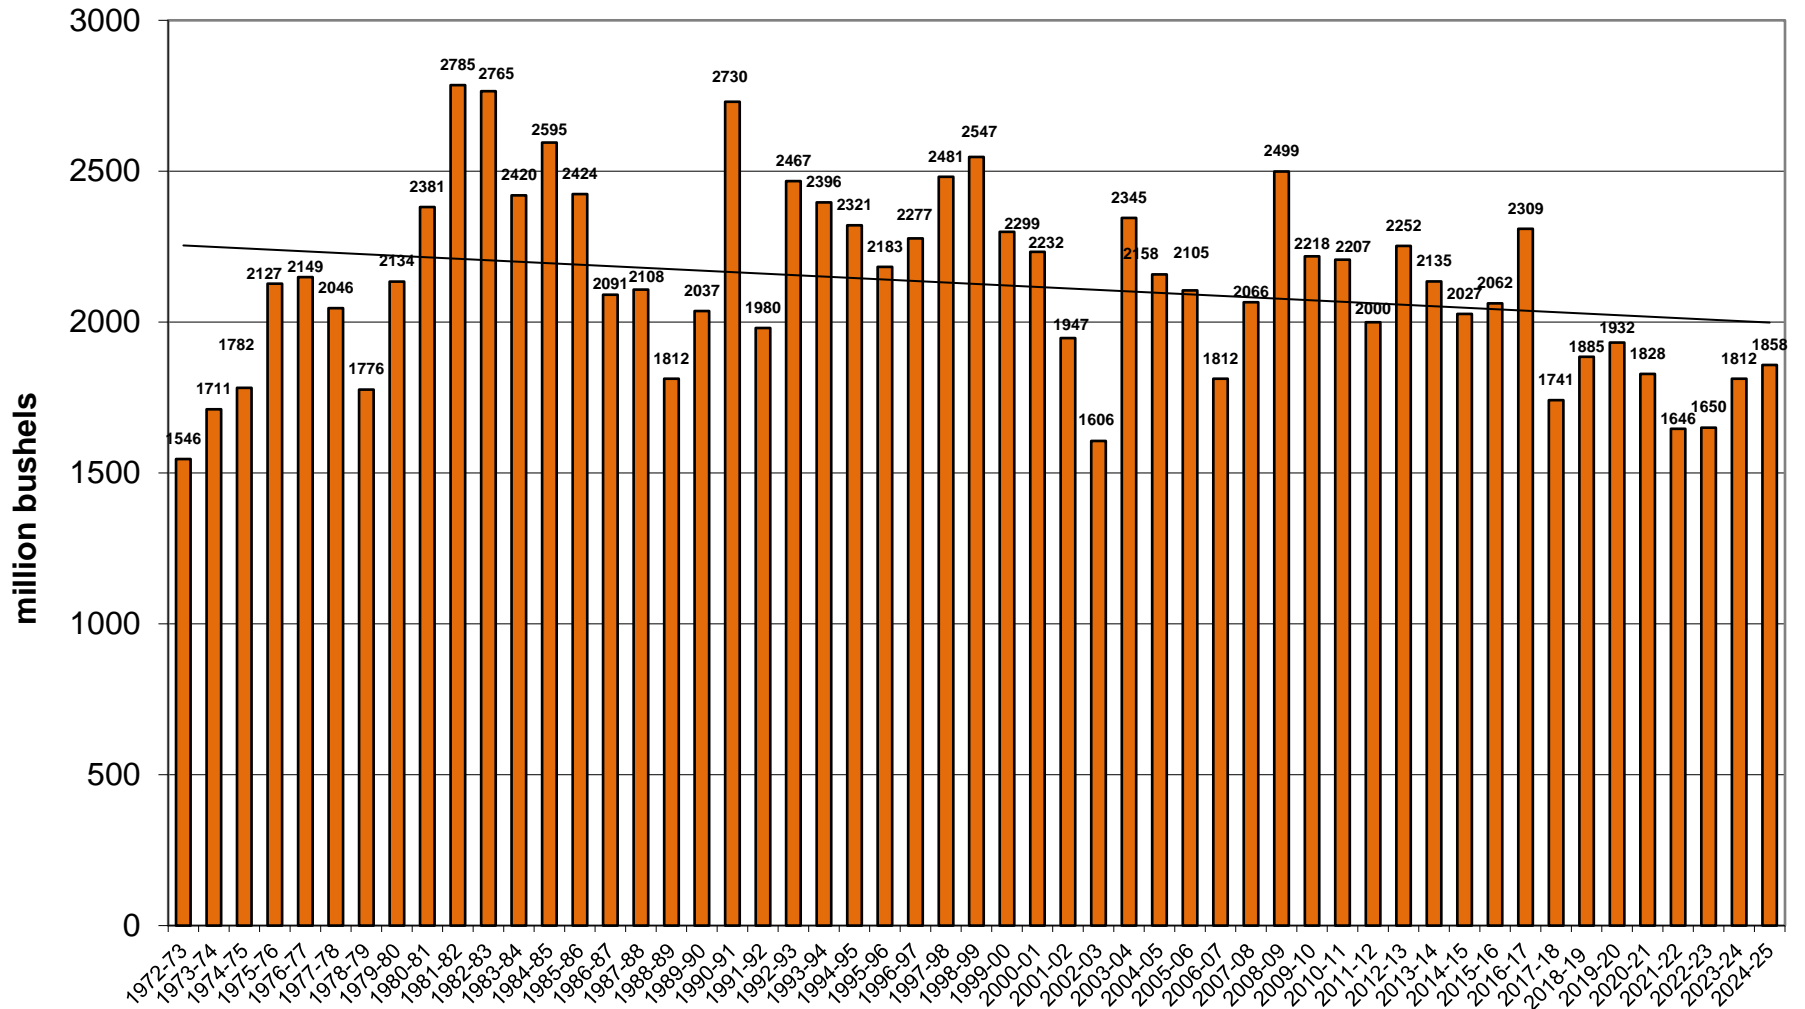

U.S. Corn Carryout

U.S. Corn Carryout in Days Supply

U.S. Corn for Ethanol Use

U.S. Corn Exports as % of Total Use

U.S. Corn Exports Since 1973

U.S. Corn Production

U.S. Corn Usage & Production

U.S. Corn Usage

U.S. Soybean Carryout in Days Supply

U.S. Soybean Crushings since 1972

U.S. Soybean Carryout

U.S. Soybean Production

U.S. Soybean Usage - Crushings as a % of Use

U.S. Soybean Usage - Crashings vs Exports as a % of Use

U.S. Soybean Usage - Crushings as a % of Production

U.S. Soybean Usage

U.S. Soybean Exports

U.S. Soybean Production & Use

U.S. Soybean Usage - Exports as a % of Use

U.S. Wheat Carryout in Days Supply

U.S. Wheat Carryout

U.S. Wheat Production

U.S. Wheat Usage

U.S. Wheat Exports

U.S. Wheat Production & Use

U.S. Wheat Usage Exports as a % of Use

U.S. Exports Corn vs. Soybeans vs. Wheat