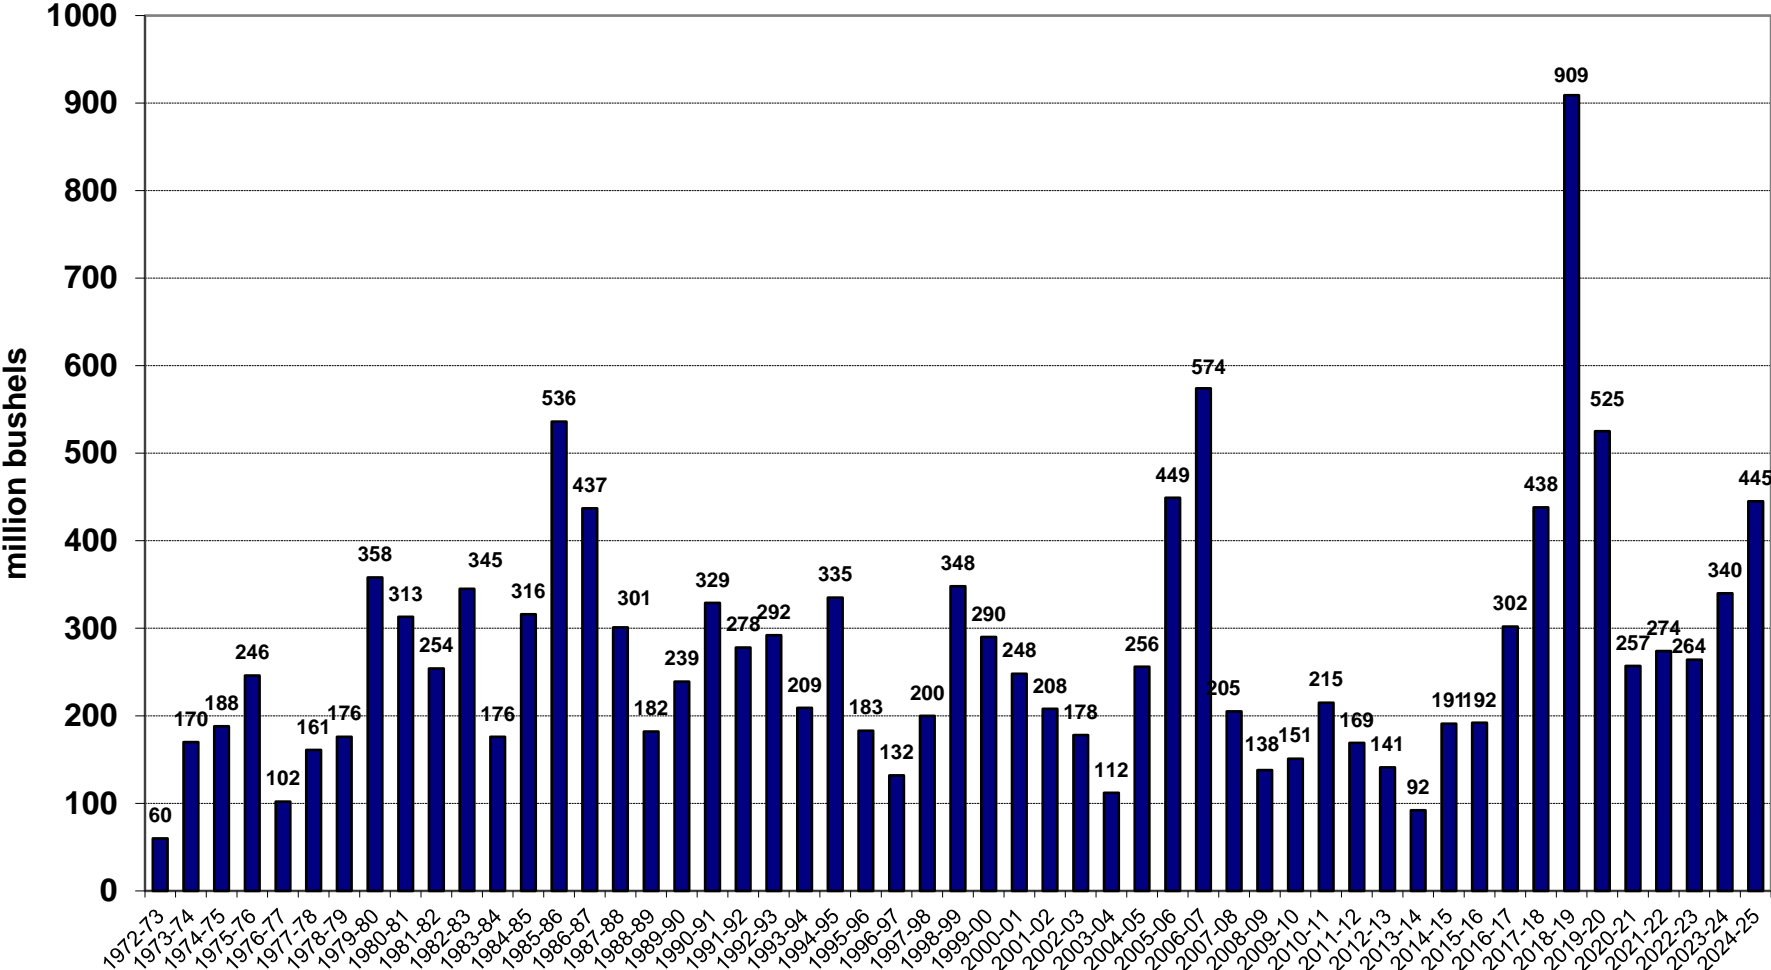

U.S. Corn Carryout

U.S. Corn Carryout in Days Supply

U.S. Corn for Ethanol Use

U.S. Corn Exports as % of Total Use

U.S. Corn Exports Since 1973

U.S. Corn Production

U.S. Corn Usage & Production

U.S. Corn Usage

U.S. Soybean Carryout in Days Supply

U.S. Soybean Crushings since 1972

U.S. Soybean Carryout

U.S. Soybean Production

U.S. Soybean Usage - Crushings as a % of Use

U.S. Soybean Usage - Crashings vs Exports as a % of Use

U.S. Soybean Usage - Crushings as a % of Production

U.S. Soybean Usage

U.S. Soybean Exports

U.S. Soybean Production & Use

U.S. Soybean Usage - Exports as a % of Use

U.S. Wheat Carryout in Days Supply

U.S. Wheat Carryout