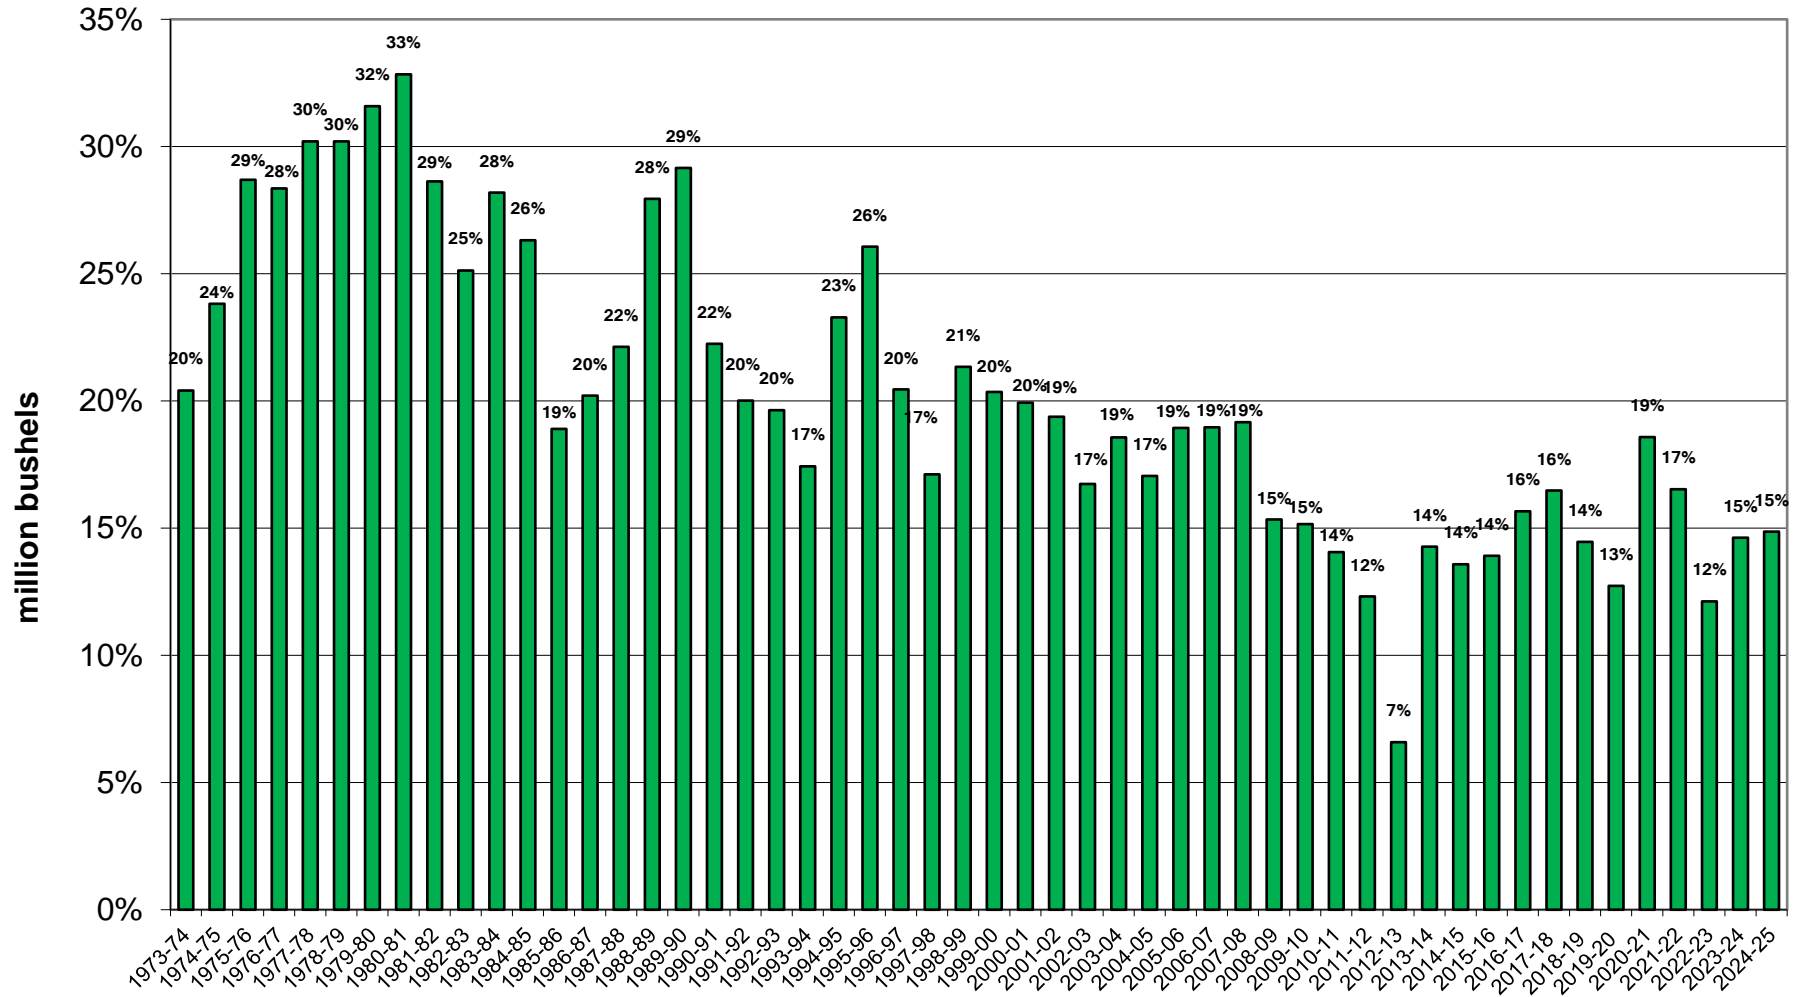

U.S. Corn Carryout

U.S. Corn Carryout in Days Supply

U.S. Corn for Ethanol Use

U.S. Corn Exports as % of Total Use

U.S. Corn Exports Since 1973

U.S. Corn Production

U.S. Corn Usage & Production

U.S. Corn Usage

U.S. Soybean Carryout in Days Supply

U.S. Soybean Crushings since 1972

U.S. Soybean Carryout

U.S. Soybean Production

U.S. Soybean Usage - Crushings as a % of Use

U.S. Soybean Usage - Crashings vs Exports as a % of Use

U.S. Soybean Usage - Crushings as a % of Production

U.S. Soybean Usage

U.S. Soybean Exports

U.S. Soybean Production & Use

U.S. Soybean Usage - Exports as a % of Use

U.S. Wheat Carryout in Days Supply

U.S. Wheat Carryout