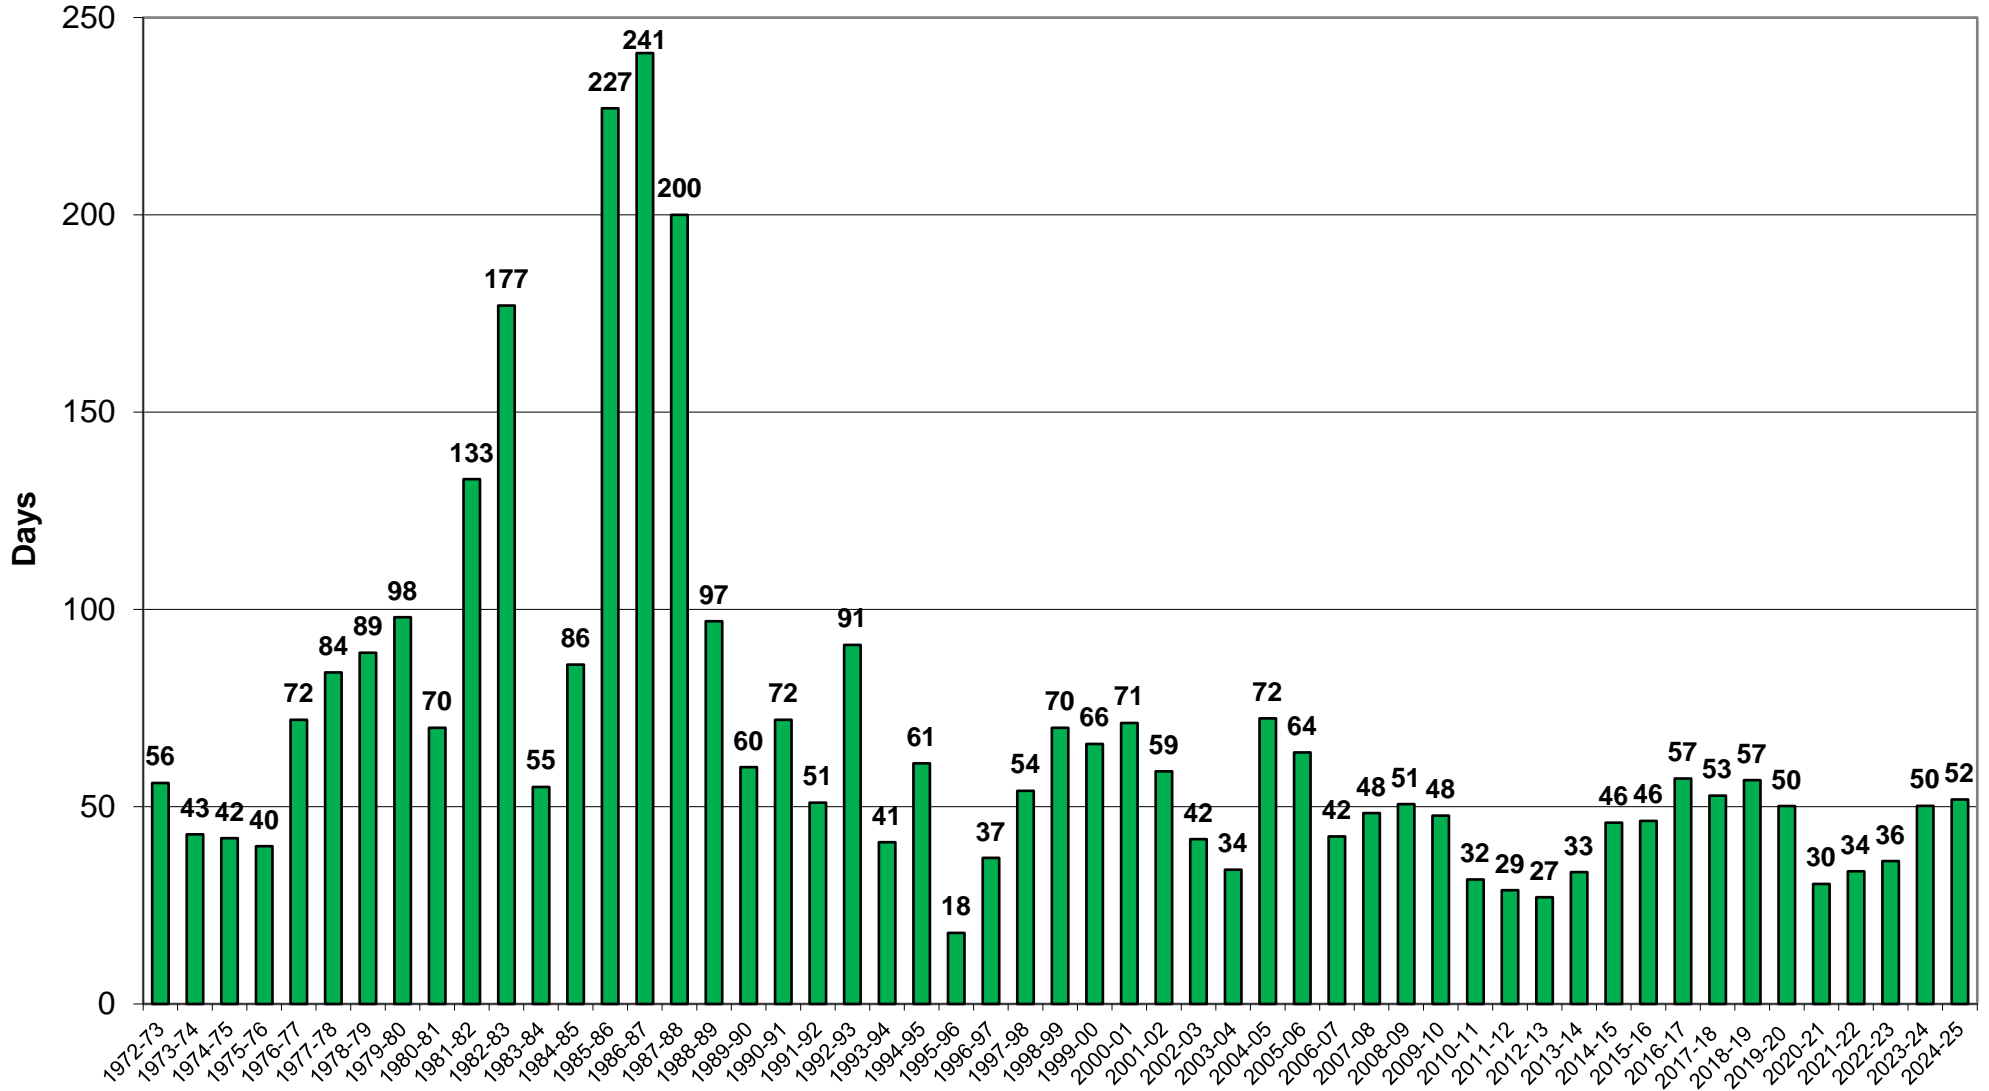

U.S. Corn Carryout

U.S. Corn Carryout in Days Supply

U.S. Corn for Ethanol Use

U.S. Corn Exports as % of Total Use

U.S. Corn Exports Since 1973

U.S. Corn Production

U.S. Corn Usage & Production

U.S. Corn Usage

U.S. Soybean Carryout in Days Supply

U.S. Soybean Crushings since 1972

U.S. Soybean Carryout

U.S. Soybean Production

U.S. Soybean Usage - Crushings as a % of Use

U.S. Soybean Usage - Crashings vs Exports as a % of Use