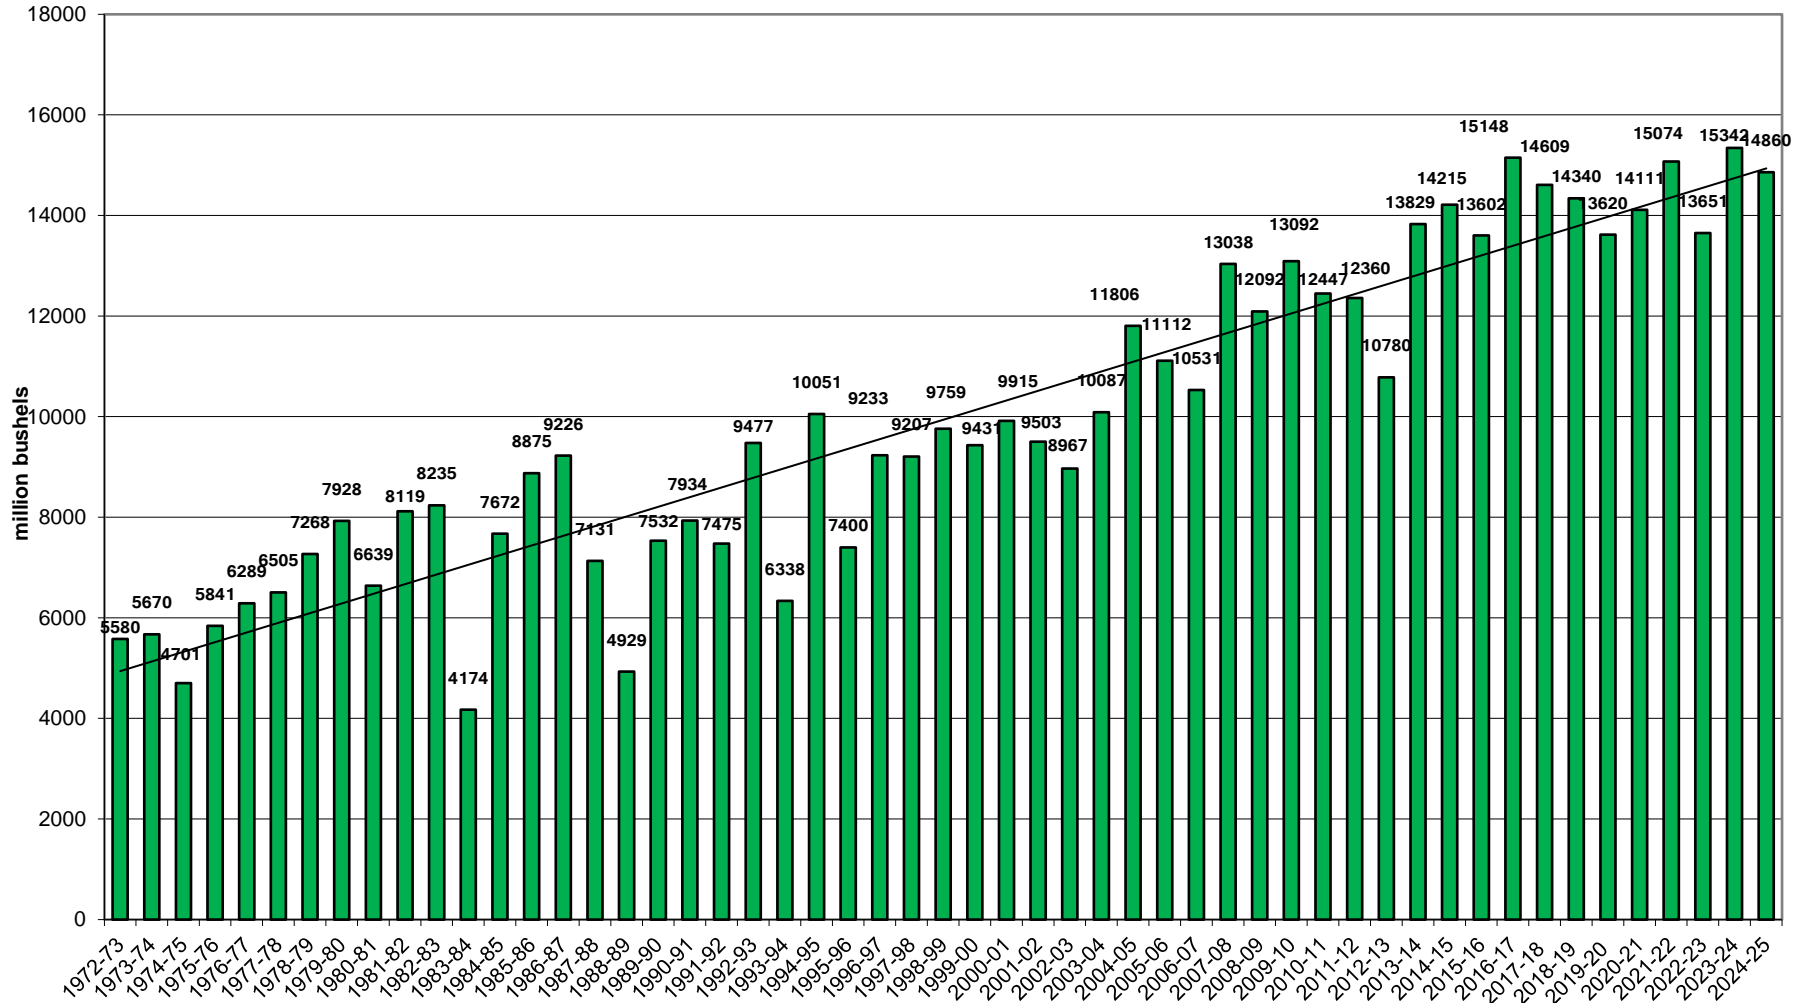

U.S. Corn Carryout

U.S. Corn Carryout in Days Supply

U.S. Corn for Ethanol Use

U.S. Corn Exports as % of Total Use

U.S. Corn Exports Since 1973

U.S. Corn Production

U.S. Corn Usage & Production

U.S. Corn Usage

U.S. Soybean Carryout in Days Supply

U.S. Soybean Crushings since 1972

U.S. Soybean Carryout

U.S. Soybean Production

U.S. Soybean Usage - Crushings as a % of Use

U.S. Soybean Usage - Crashings vs Exports as a % of Use

U.S. Soybean Usage - Crushings as a % of Production

U.S. Soybean Usage

U.S. Soybean Exports

U.S. Soybean Production & Use

U.S. Soybean Usage - Exports as a % of Use

U.S. Wheat Carryout in Days Supply

U.S. Wheat Carryout