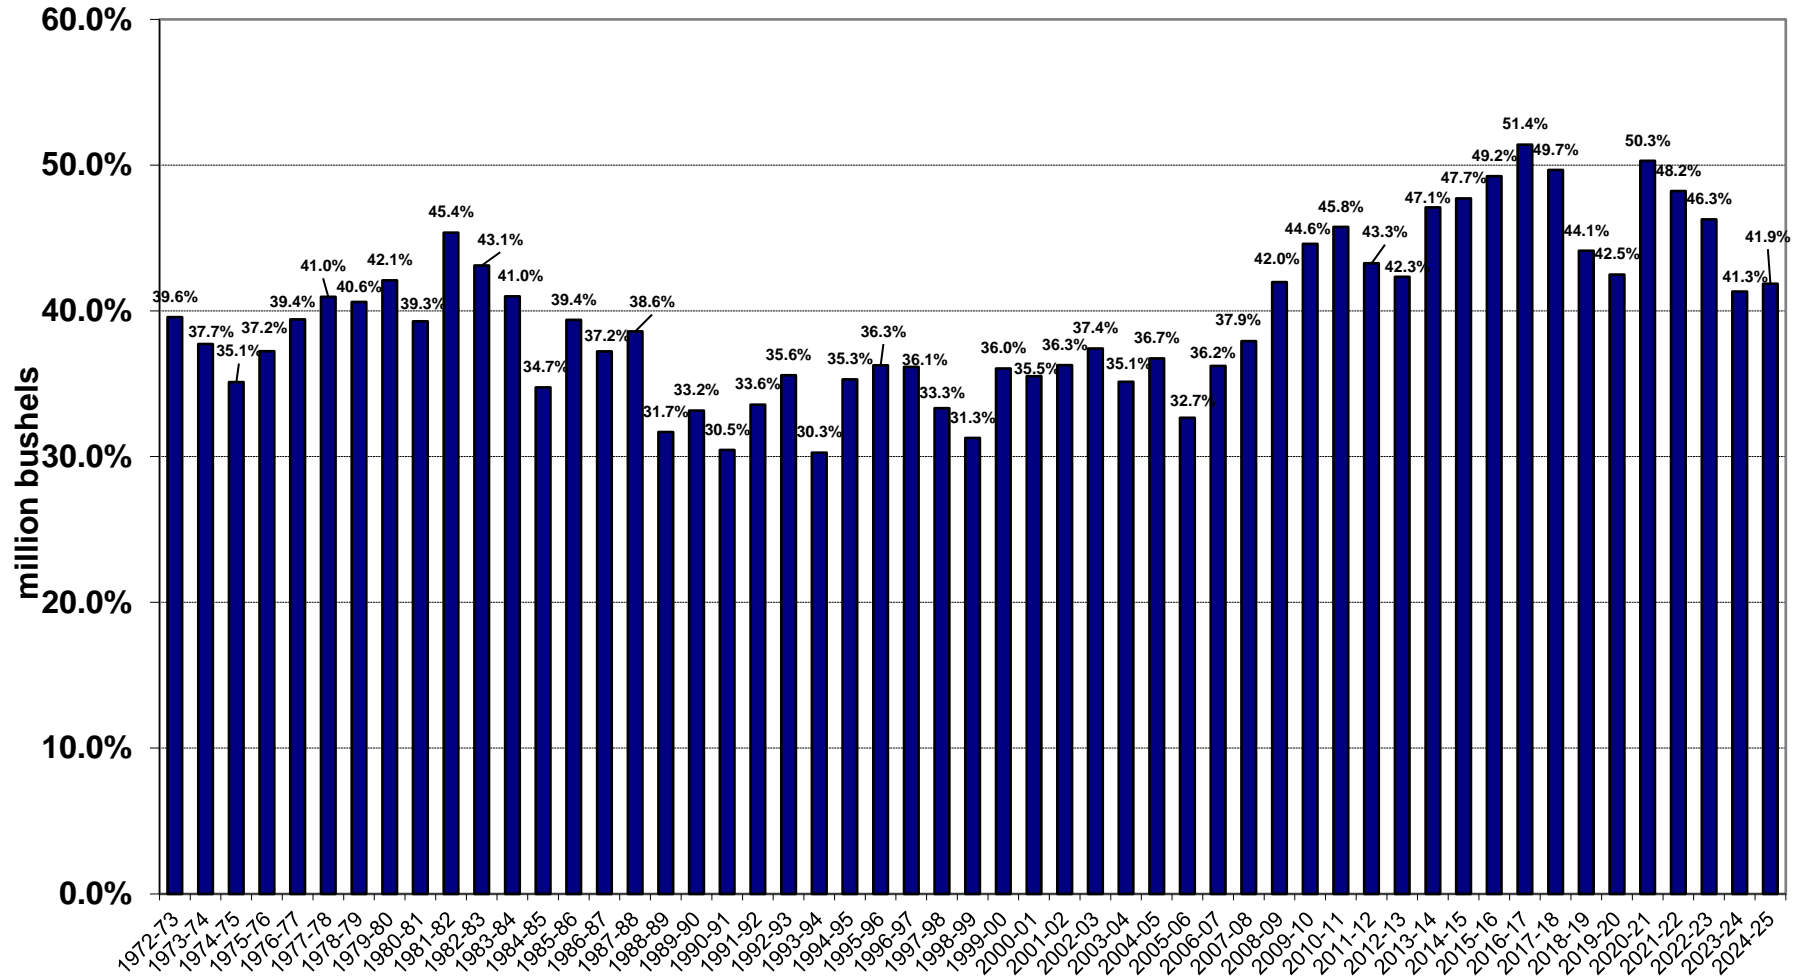

U.S. Corn Carryout

U.S. Corn Carryout in Days Supply

U.S. Corn for Ethanol Use

U.S. Corn Exports as % of Total Use

U.S. Corn Exports Since 1973

U.S. Corn Production

U.S. Corn Usage & Production

U.S. Corn Usage

U.S. Soybean Carryout in Days Supply

U.S. Soybean Crushings since 1972

U.S. Soybean Carryout

U.S. Soybean Production

U.S. Soybean Usage - Crushings as a % of Use

U.S. Soybean Usage - Crashings vs Exports as a % of Use

U.S. Soybean Usage - Crushings as a % of Production

U.S. Soybean Usage

U.S. Soybean Exports

U.S. Soybean Production & Use

U.S. Soybean Usage - Exports as a % of Use

U.S. Wheat Carryout in Days Supply

U.S. Wheat Carryout