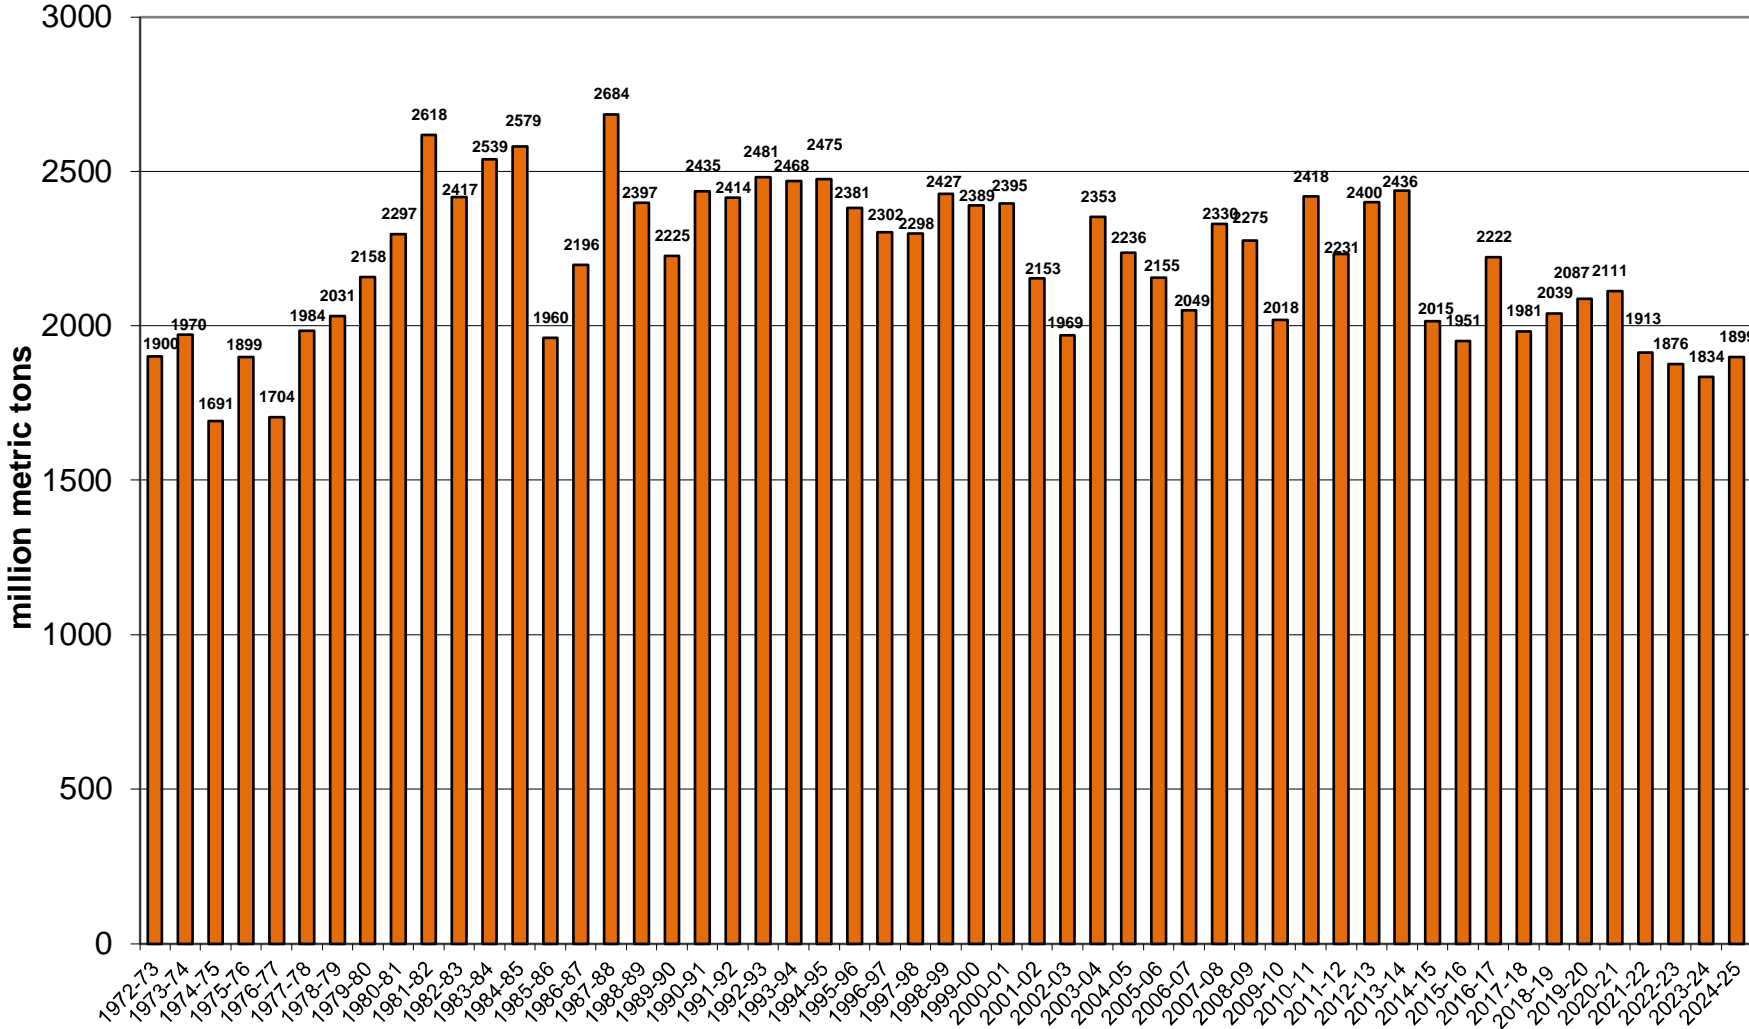

U.S. Corn Carryout

U.S. Corn Carryout in Days Supply

U.S. Corn for Ethanol Use

U.S. Corn Exports as % of Total Use

U.S. Corn Exports Since 1973

U.S. Corn Production

U.S. Corn Usage & Production

U.S. Corn Usage

U.S. Soybean Carryout in Days Supply

U.S. Soybean Crushings since 1972

U.S. Soybean Carryout

U.S. Soybean Production

U.S. Soybean Usage - Crushings as a % of Use

U.S. Soybean Usage - Crashings vs Exports as a % of Use

U.S. Soybean Usage - Crushings as a % of Production

U.S. Soybean Usage

U.S. Soybean Exports

U.S. Soybean Production & Use

U.S. Soybean Usage - Exports as a % of Use

U.S. Wheat Carryout in Days Supply

U.S. Wheat Carryout

U.S. Wheat Production

U.S. Wheat Usage

U.S. Wheat Exports

U.S. Wheat Production & Use

U.S. Wheat Usage Exports as a % of Use

U.S. Exports Corn vs. Soybeans vs. Wheat