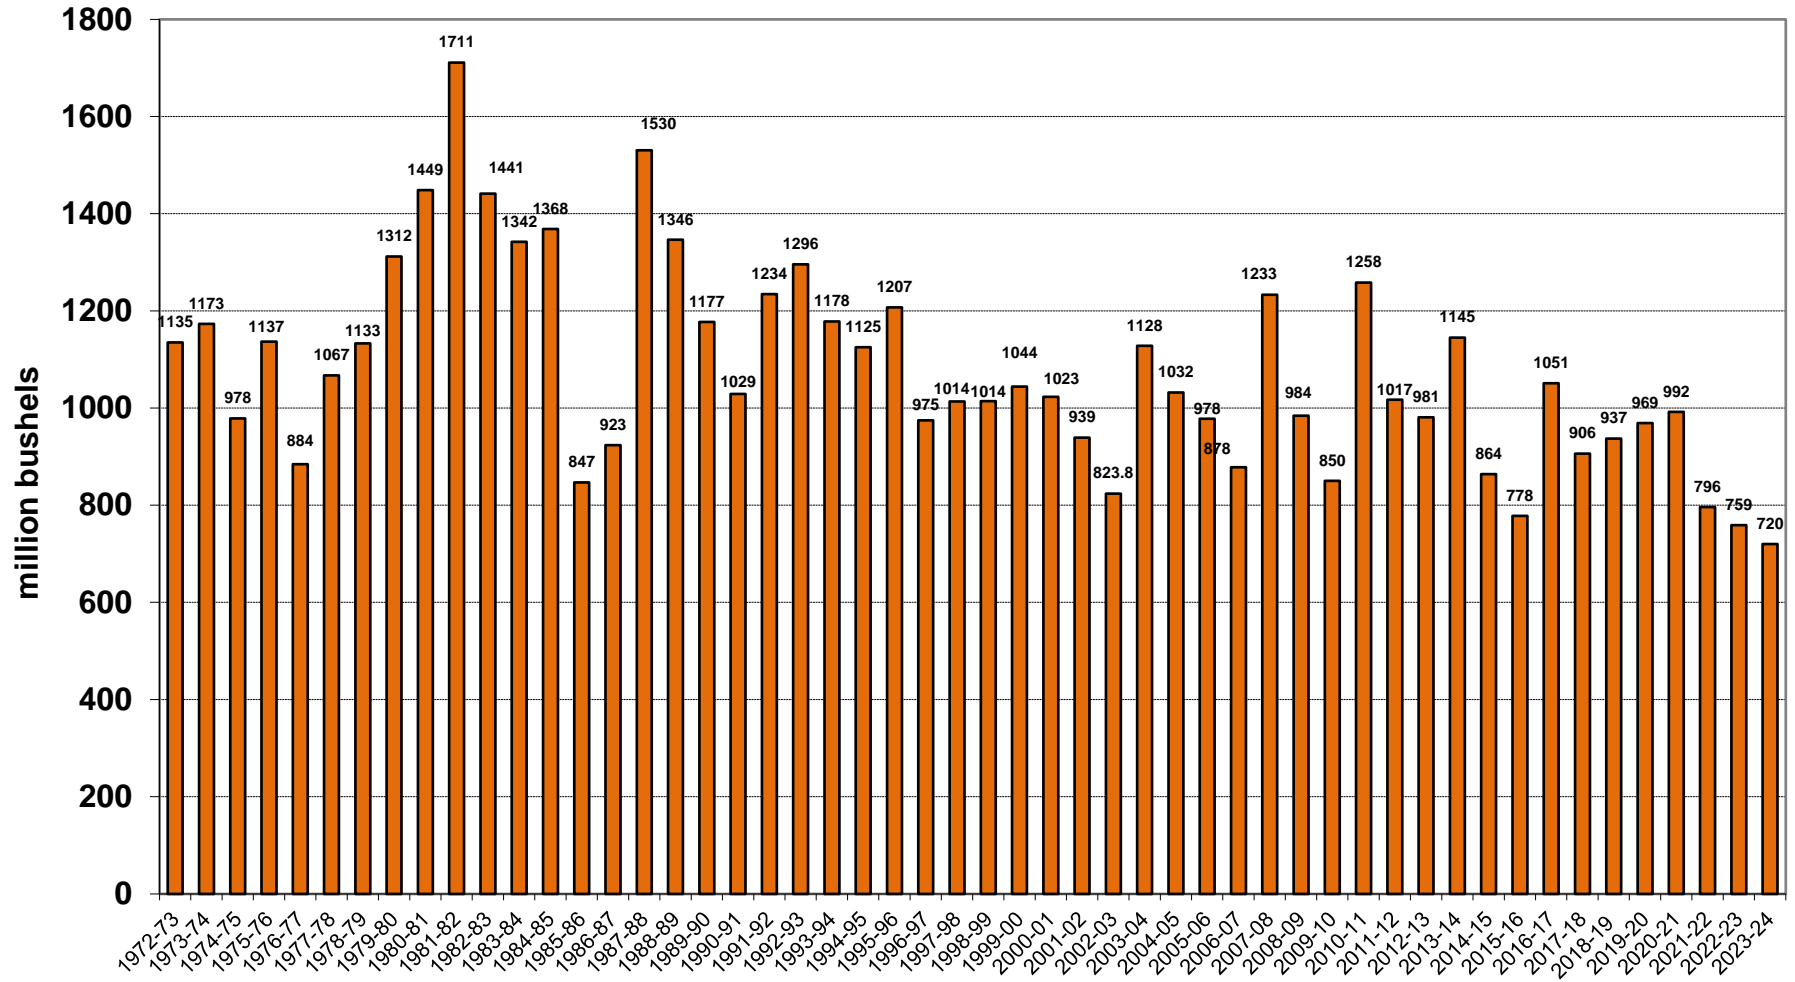

U.S. Corn Carryout

U.S. Corn Carryout in Days Supply

U.S. Corn for Ethanol Use

U.S. Corn Exports as % of Total Use

U.S. Corn Exports Since 1973

U.S. Corn Production

U.S. Corn Usage & Production

U.S. Corn Usage

U.S. Soybean Carryout in Days Supply

U.S. Soybean Crushings since 1972

U.S. Soybean Carryout

U.S. Soybean Production

U.S. Soybean Usage - Crushings as a % of Use

U.S. Soybean Usage - Crashings vs Exports as a % of Use

U.S. Soybean Usage - Crushings as a % of Production

U.S. Soybean Usage

U.S. Soybean Exports

U.S. Soybean Production & Use

U.S. Soybean Usage - Exports as a % of Use

U.S. Wheat Carryout in Days Supply

U.S. Wheat Carryout

U.S. Wheat Production

U.S. Wheat Usage

U.S. Wheat Exports

U.S. Wheat Production & Use

U.S. Wheat Usage Exports as a % of Use

U.S. Exports Corn vs. Soybeans vs. Wheat