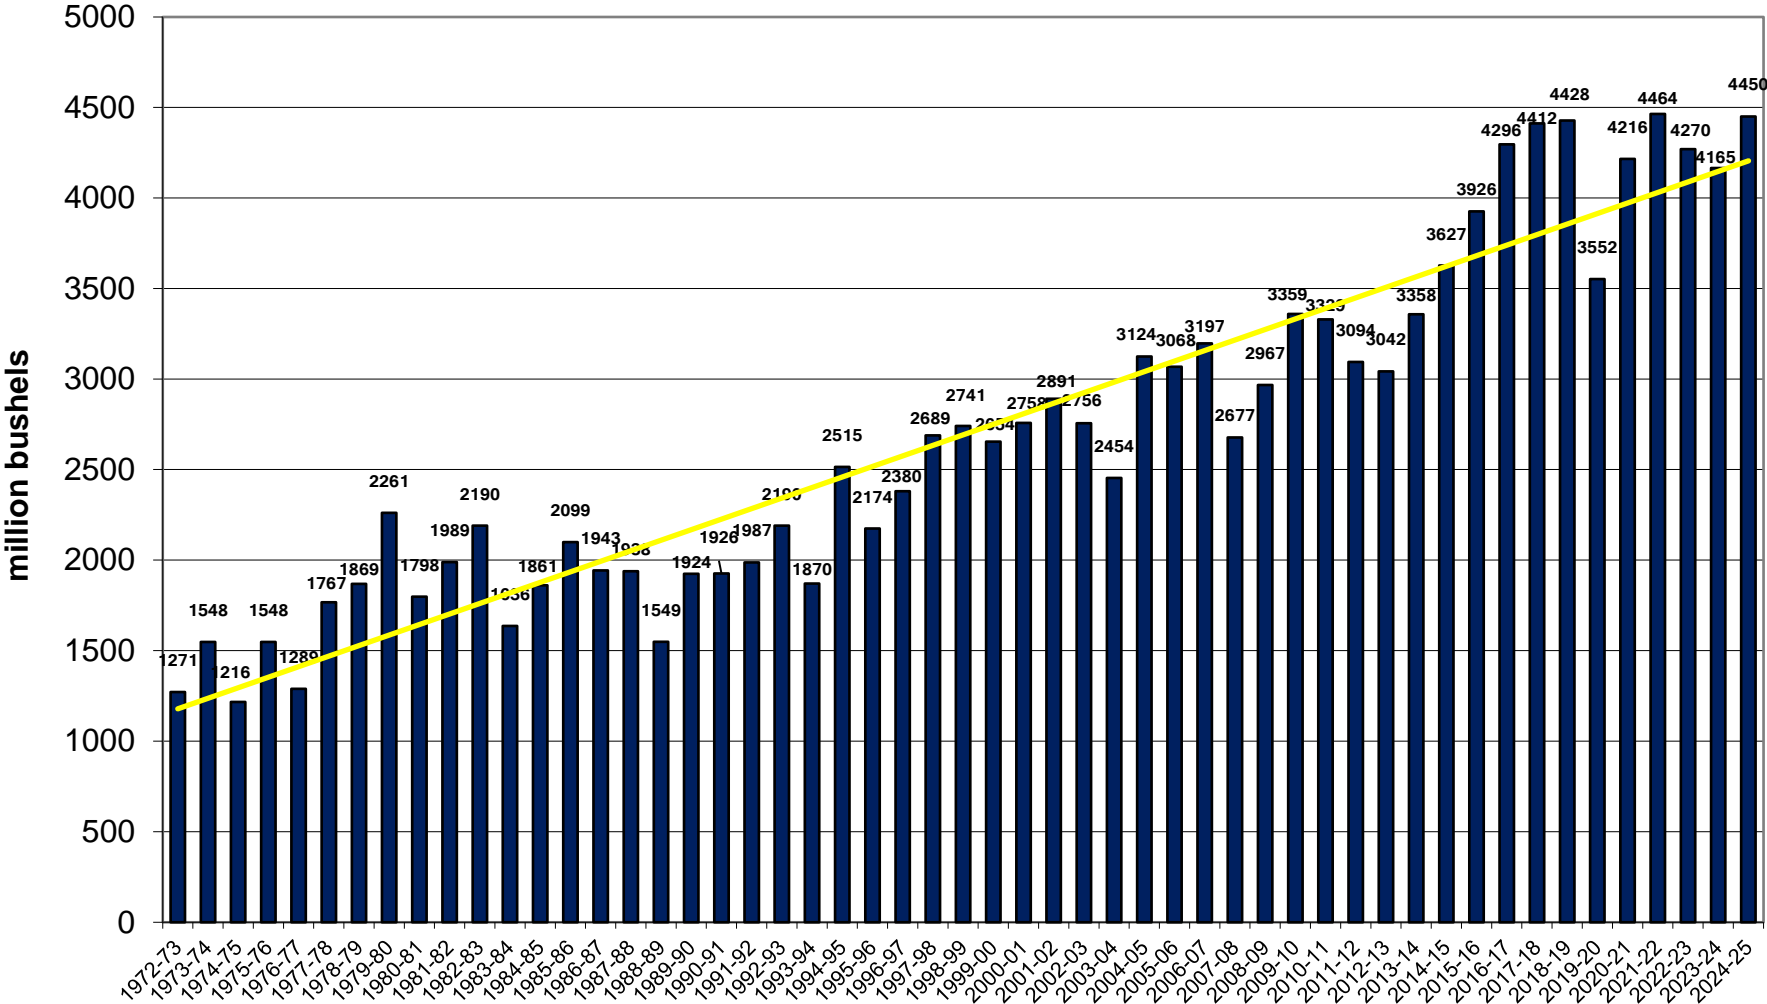

U.S. Corn Carryout

U.S. Corn Carryout in Days Supply

U.S. Corn for Ethanol Use

U.S. Corn Exports as % of Total Use

U.S. Corn Exports Since 1973

U.S. Corn Production

U.S. Corn Usage & Production

U.S. Corn Usage

U.S. Soybean Carryout in Days Supply

U.S. Soybean Crushings since 1972

U.S. Soybean Carryout

U.S. Soybean Production

U.S. Soybean Usage - Crushings as a % of Use

U.S. Soybean Usage - Crashings vs Exports as a % of Use

U.S. Soybean Usage - Crushings as a % of Production

U.S. Soybean Usage

U.S. Soybean Exports

U.S. Soybean Production & Use

U.S. Soybean Usage - Exports as a % of Use

U.S. Wheat Carryout in Days Supply

U.S. Wheat Carryout