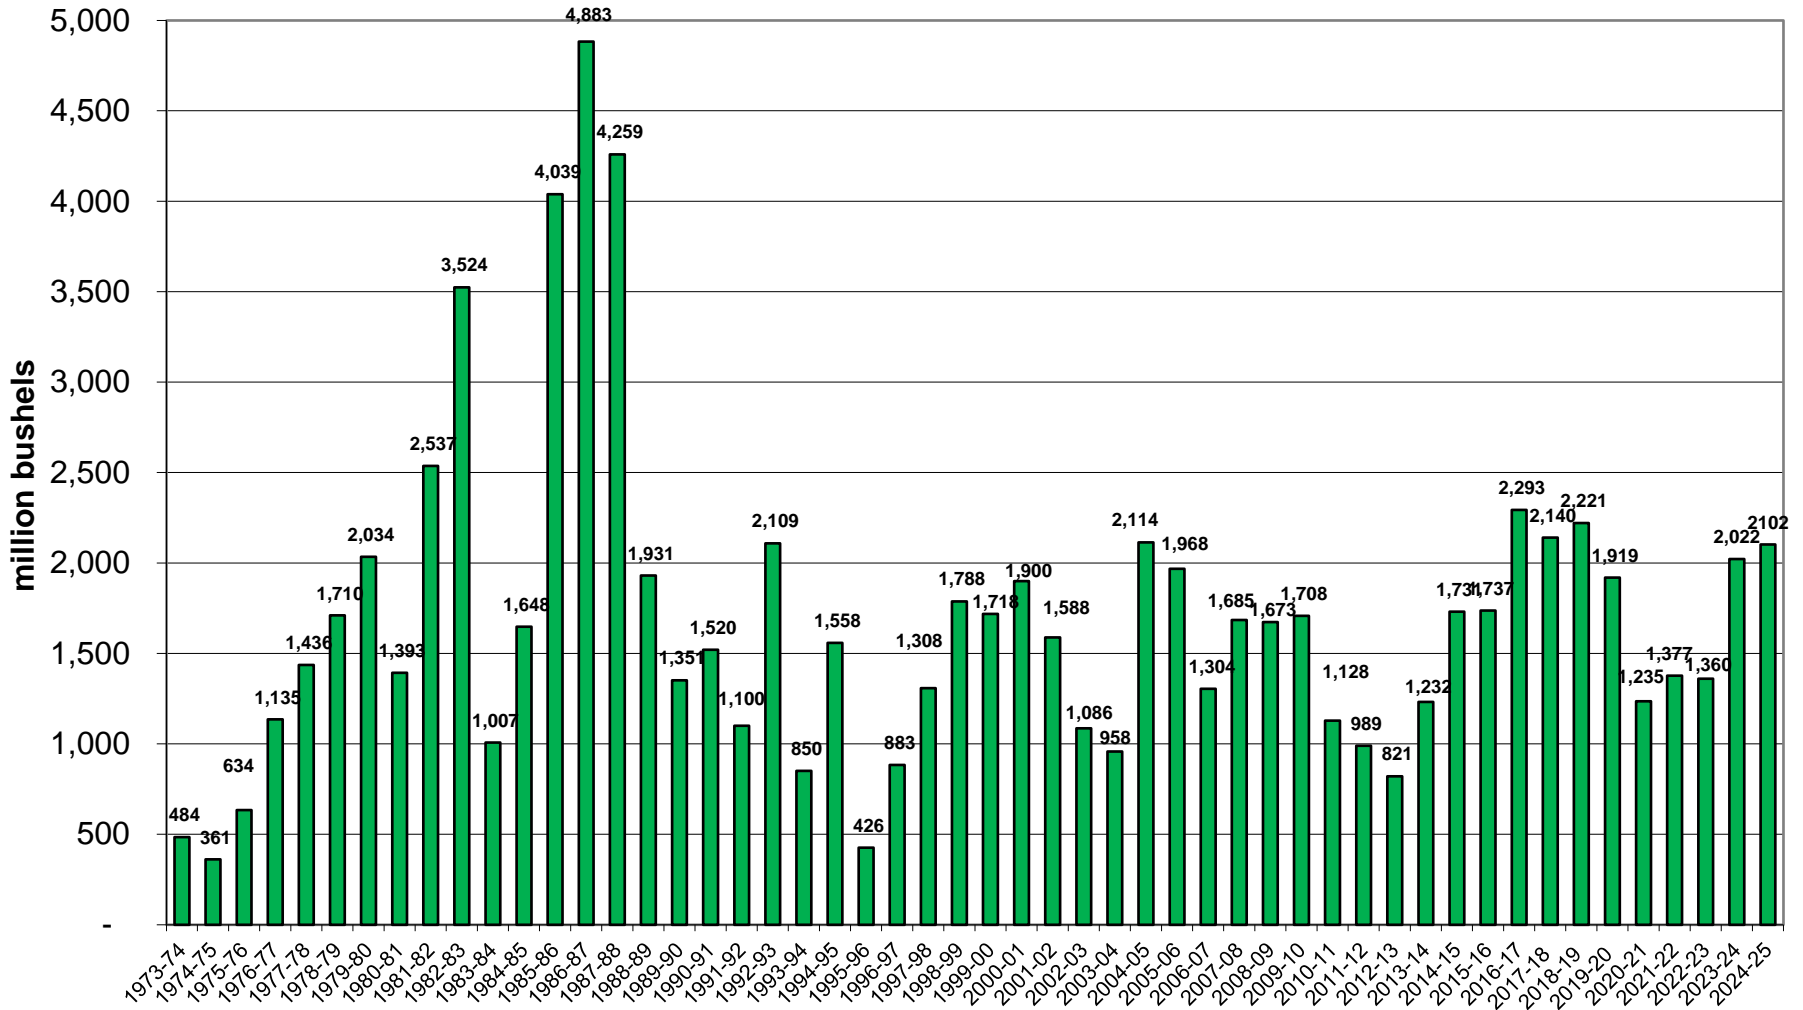

U.S. Corn Carryout

U.S. Corn Carryout in Days Supply

U.S. Corn for Ethanol Use

U.S. Corn Exports as % of Total Use

U.S. Corn Exports Since 1973

U.S. Corn Production

U.S. Corn Usage & Production

U.S. Corn Usage

U.S. Soybean Carryout in Days Supply

U.S. Soybean Crushings since 1972

U.S. Soybean Carryout

U.S. Soybean Production

U.S. Soybean Usage - Crushings as a % of Use

U.S. Soybean Usage - Crashings vs Exports as a % of Use

U.S. Soybean Usage - Crushings as a % of Production

U.S. Soybean Usage

U.S. Soybean Exports

U.S. Soybean Production & Use

U.S. Soybean Usage - Exports as a % of Use

U.S. Wheat Carryout in Days Supply

U.S. Wheat Carryout