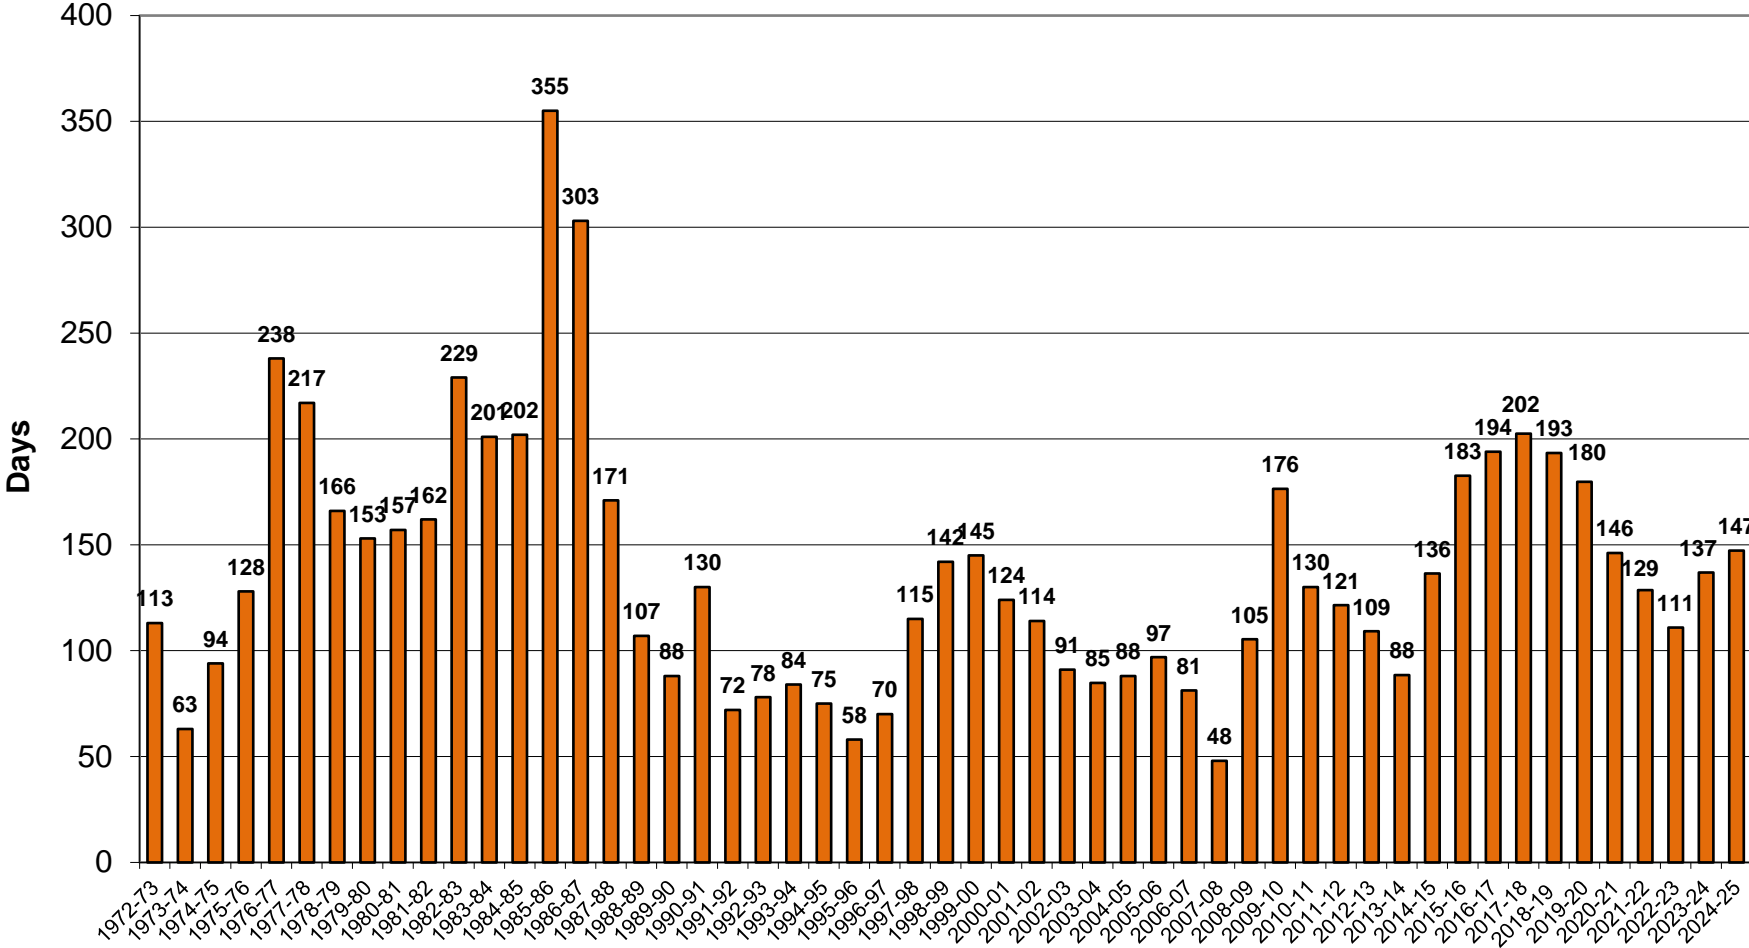

U.S. Corn Carryout

U.S. Corn Carryout in Days Supply

U.S. Corn for Ethanol Use

U.S. Corn Exports as % of Total Use

U.S. Corn Exports Since 1973

U.S. Corn Production

U.S. Corn Usage & Production

U.S. Corn Usage

U.S. Soybean Carryout in Days Supply

U.S. Soybean Crushings since 1972

U.S. Soybean Carryout

U.S. Soybean Production

U.S. Soybean Usage - Crushings as a % of Use

U.S. Soybean Usage - Crashings vs Exports as a % of Use

U.S. Soybean Usage - Crushings as a % of Production

U.S. Soybean Usage

U.S. Soybean Exports

U.S. Soybean Production & Use

U.S. Soybean Usage - Exports as a % of Use

U.S. Wheat Carryout in Days Supply

U.S. Wheat Carryout

U.S. Wheat Production

U.S. Wheat Usage

U.S. Wheat Exports

U.S. Wheat Production & Use

U.S. Wheat Usage Exports as a % of Use

U.S. Exports Corn vs. Soybeans vs. Wheat