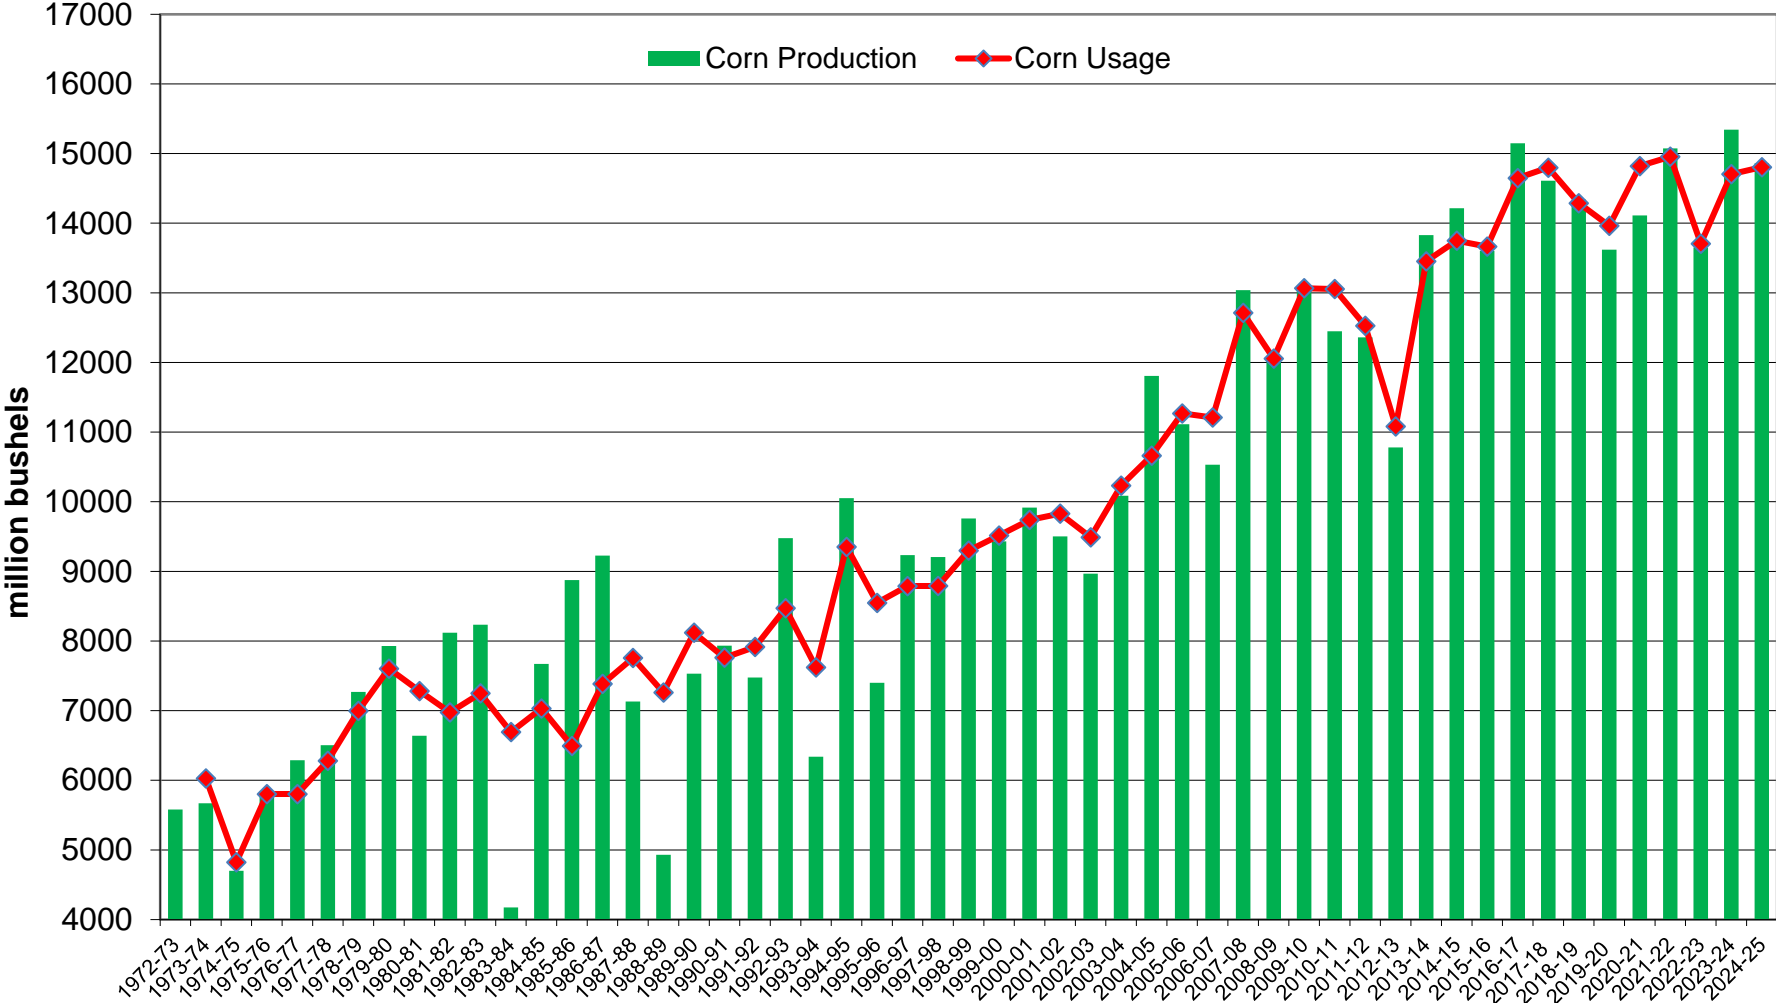

U.S. Corn Carryout

U.S. Corn Carryout in Days Supply

U.S. Corn for Ethanol Use

U.S. Corn Exports as % of Total Use

U.S. Corn Exports Since 1973

U.S. Corn Production

U.S. Corn Usage & Production

U.S. Corn Usage

U.S. Soybean Carryout in Days Supply

U.S. Soybean Crushings since 1972

U.S. Soybean Carryout

U.S. Soybean Production

U.S. Soybean Usage - Crushings as a % of Use

U.S. Soybean Usage - Crashings vs Exports as a % of Use

U.S. Soybean Usage - Crushings as a % of Production

U.S. Soybean Usage

U.S. Soybean Exports

U.S. Soybean Production & Use

U.S. Soybean Usage - Exports as a % of Use

U.S. Wheat Carryout in Days Supply

U.S. Wheat Carryout