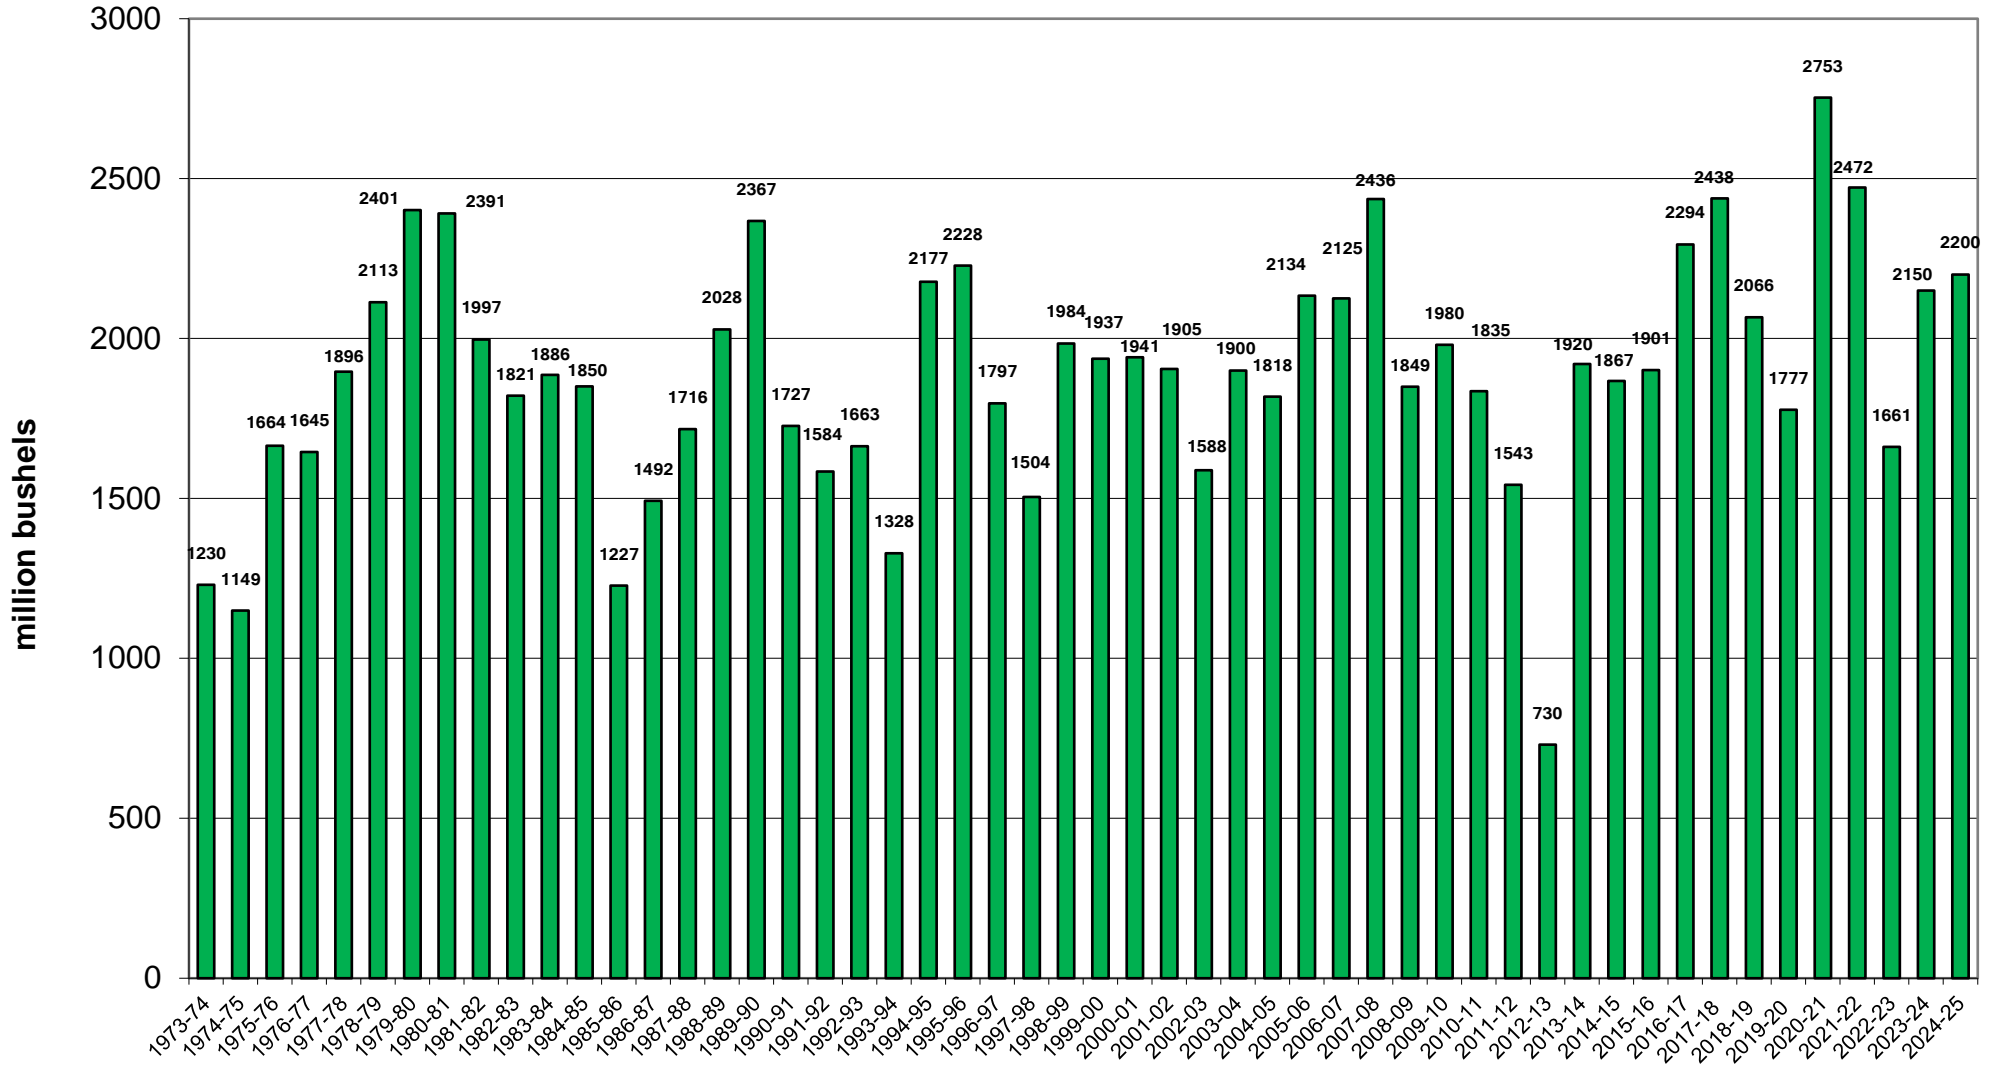

U.S. Corn Carryout

U.S. Corn Carryout in Days Supply

U.S. Corn for Ethanol Use

U.S. Corn Exports as % of Total Use

U.S. Corn Exports Since 1973

U.S. Corn Production

U.S. Corn Usage & Production

U.S. Corn Usage

U.S. Soybean Carryout in Days Supply

U.S. Soybean Crushings since 1972

U.S. Soybean Carryout

U.S. Soybean Production

U.S. Soybean Usage - Crushings as a % of Use

U.S. Soybean Usage - Crashings vs Exports as a % of Use

U.S. Soybean Usage - Crushings as a % of Production

U.S. Soybean Usage

U.S. Soybean Exports

U.S. Soybean Production & Use

U.S. Soybean Usage - Exports as a % of Use

U.S. Wheat Carryout in Days Supply

U.S. Wheat Carryout