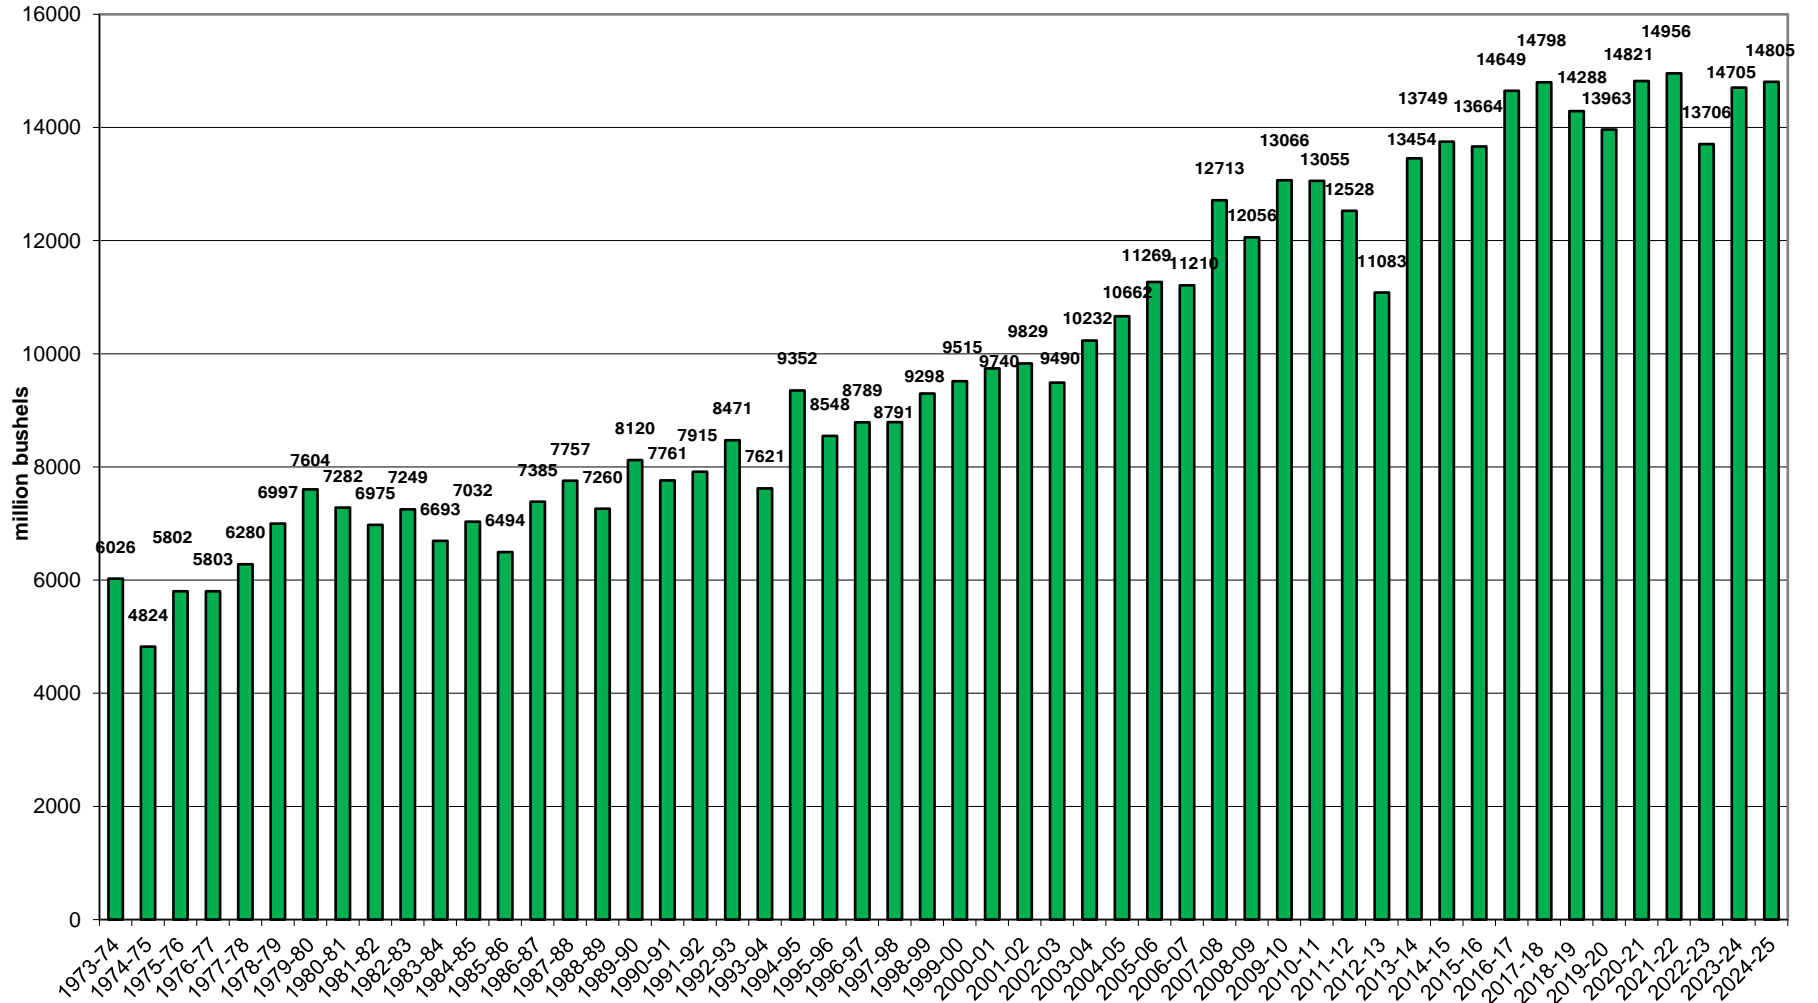

U.S. Corn Carryout

U.S. Corn Carryout in Days Supply

U.S. Corn for Ethanol Use

U.S. Corn Exports as % of Total Use

U.S. Corn Exports Since 1973

U.S. Corn Production

U.S. Corn Usage & Production

U.S. Corn Usage

U.S. Soybean Carryout in Days Supply

U.S. Soybean Crushings since 1972

U.S. Soybean Carryout

U.S. Soybean Production

U.S. Soybean Usage - Crushings as a % of Use

U.S. Soybean Usage - Crashings vs Exports as a % of Use