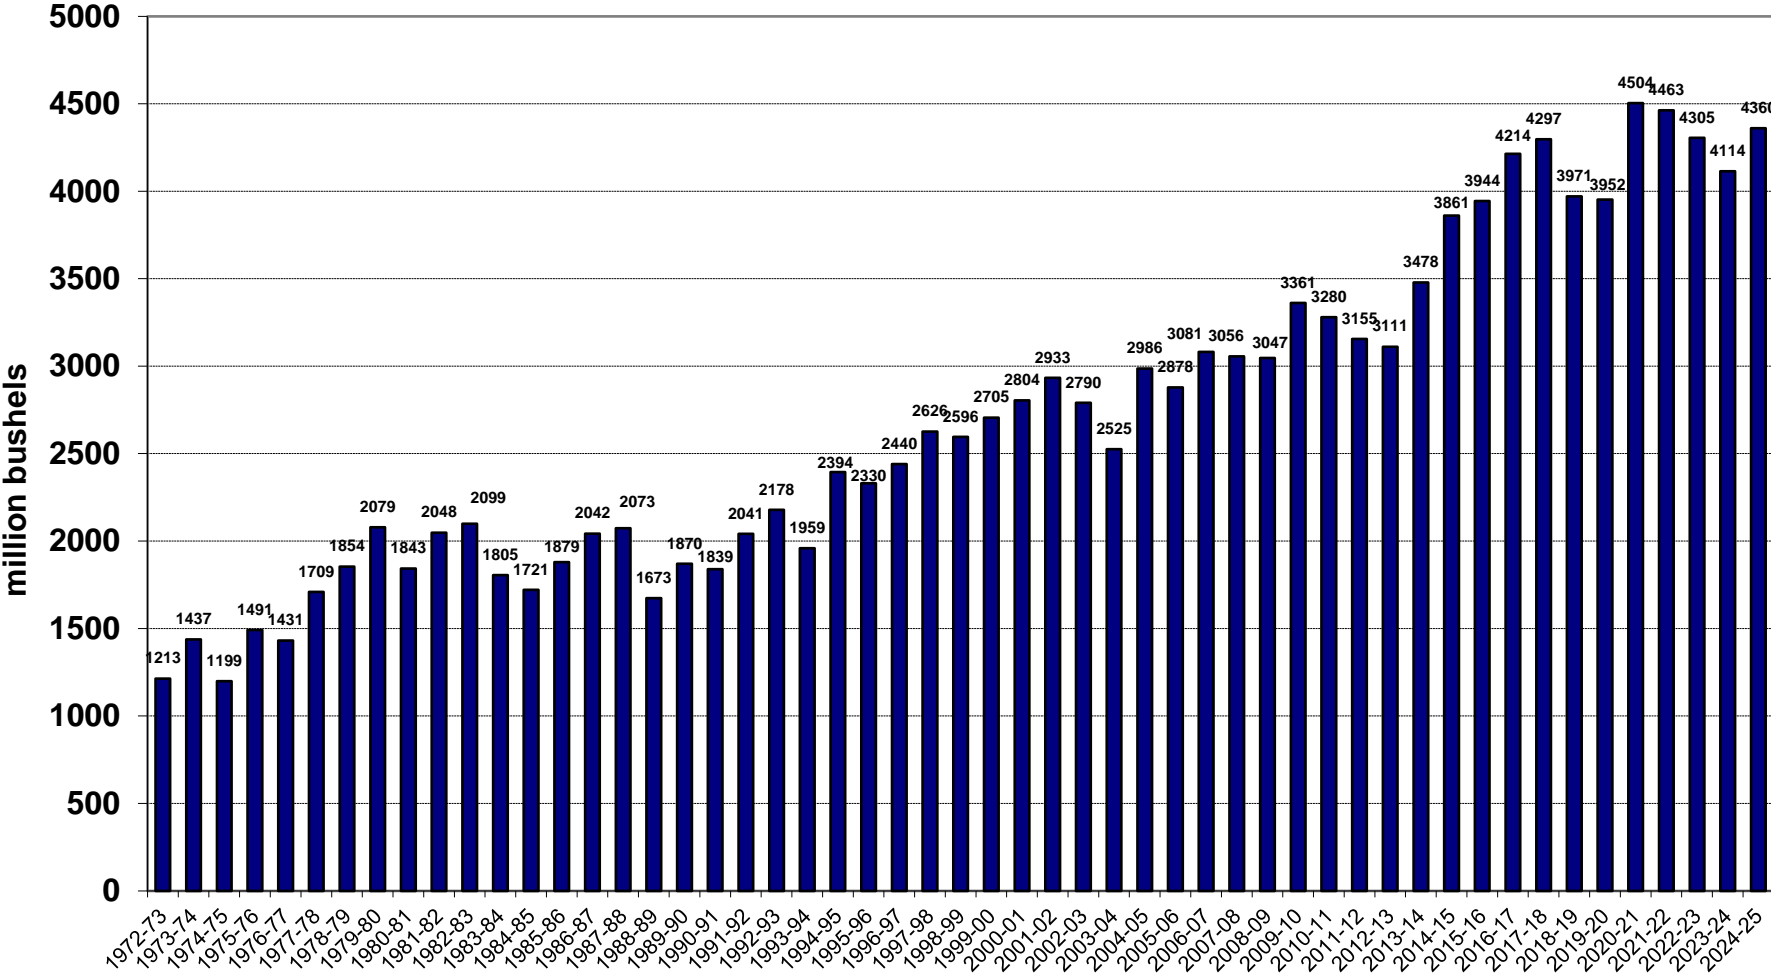

U.S. Corn Carryout

U.S. Corn Carryout in Days Supply

U.S. Corn for Ethanol Use

U.S. Corn Exports as % of Total Use

U.S. Corn Exports Since 1973

U.S. Corn Production

U.S. Corn Usage & Production

U.S. Corn Usage

U.S. Soybean Carryout in Days Supply

U.S. Soybean Crushings since 1972

U.S. Soybean Carryout

U.S. Soybean Production

U.S. Soybean Usage - Crushings as a % of Use

U.S. Soybean Usage - Crashings vs Exports as a % of Use

U.S. Soybean Usage - Crushings as a % of Production

U.S. Soybean Usage

U.S. Soybean Exports

U.S. Soybean Production & Use

U.S. Soybean Usage - Exports as a % of Use

U.S. Wheat Carryout in Days Supply

U.S. Wheat Carryout