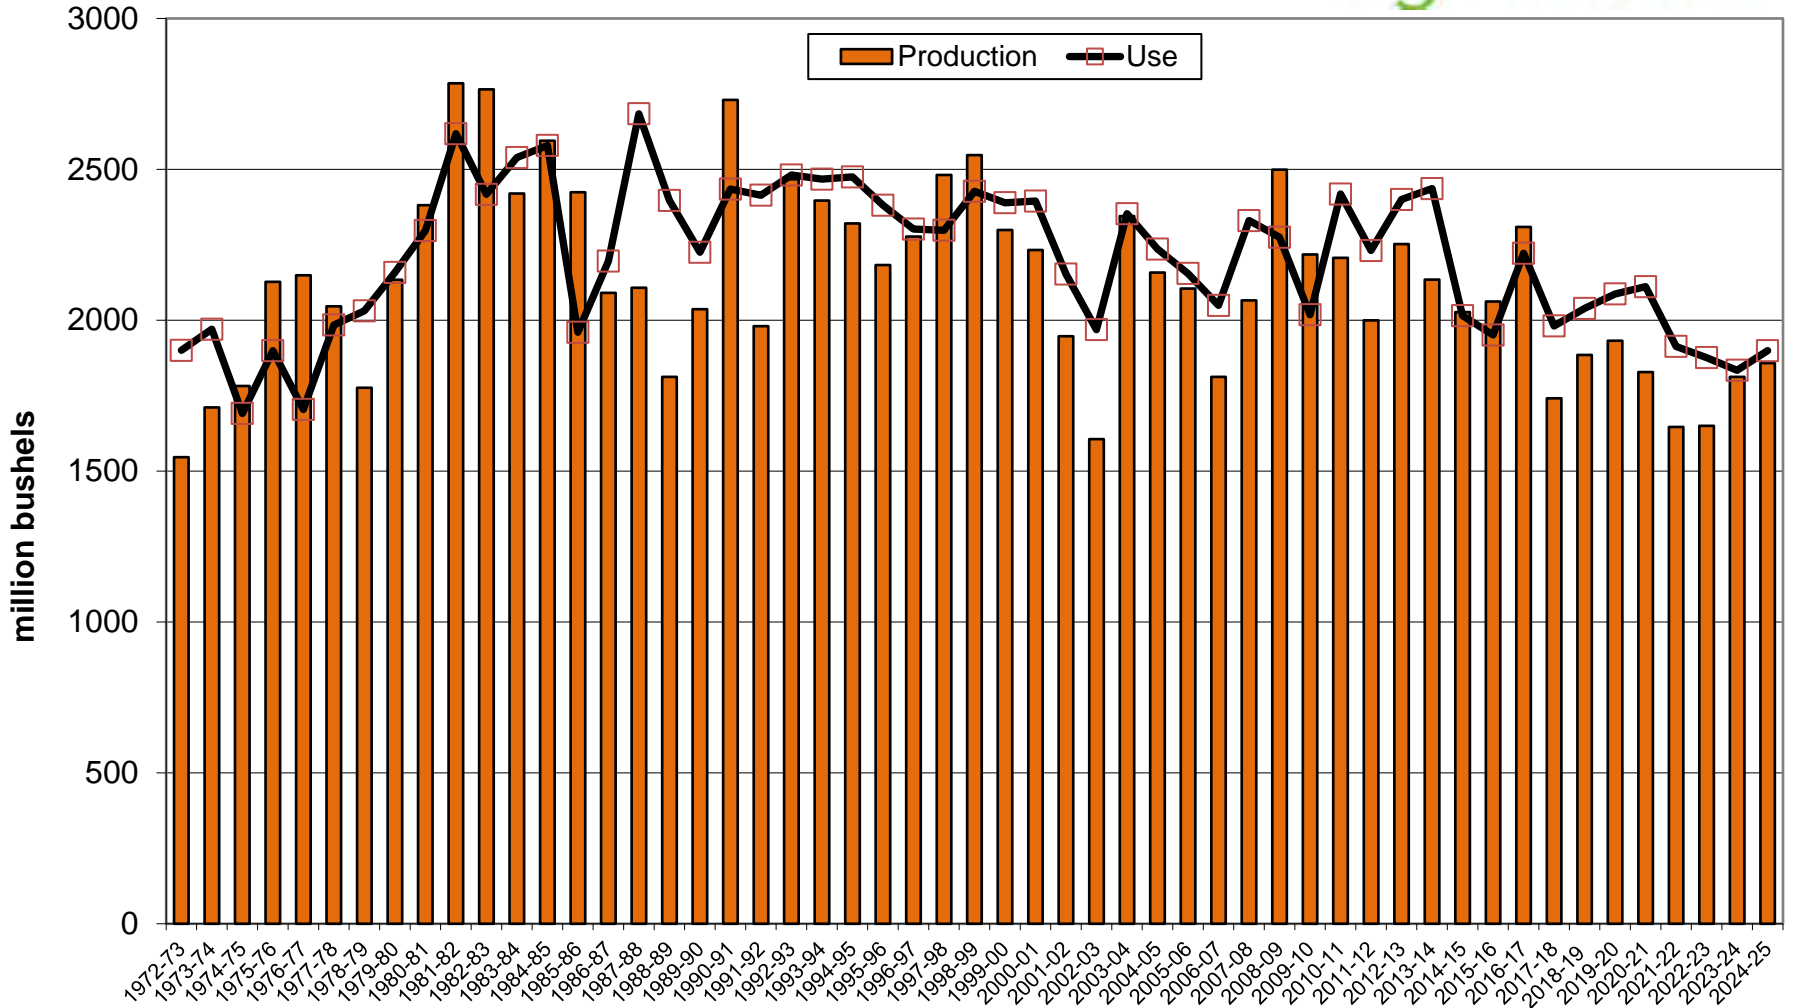

U.S. Corn Carryout

U.S. Corn Carryout in Days Supply

U.S. Corn for Ethanol Use

U.S. Corn Exports as % of Total Use

U.S. Corn Exports Since 1973

U.S. Corn Production

U.S. Corn Usage & Production

U.S. Corn Usage

U.S. Soybean Usage - Crushings as a % of Production

U.S. Soybean Usage

U.S. Soybean Exports

U.S. Soybean Production & Use

U.S. Soybean Usage - Exports as a % of Use

U.S. Wheat Carryout in Days Supply

U.S. Wheat Carryout

U.S. Wheat Production

U.S. Wheat Usage

U.S. Wheat Exports

U.S. Wheat Production & Use

U.S. Wheat Usage Exports as a % of Use

U.S. Exports Corn vs. Soybeans vs. Wheat