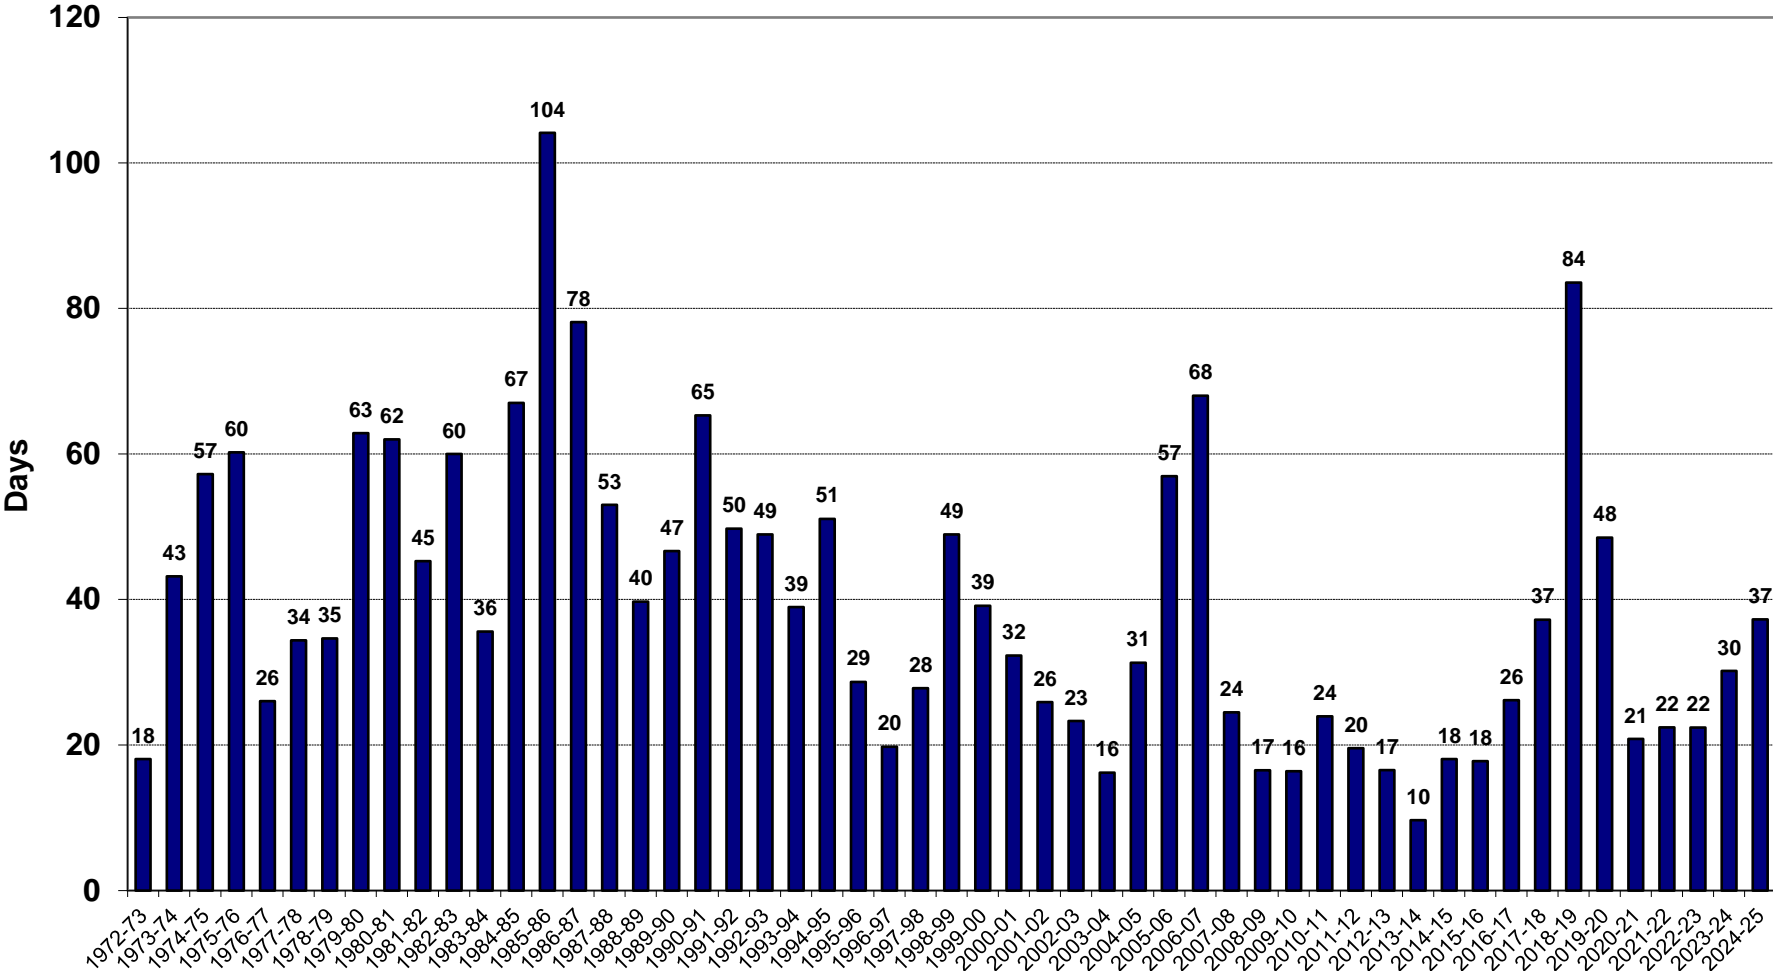

U.S. Corn Carryout

U.S. Corn Carryout in Days Supply

U.S. Corn for Ethanol Use

U.S. Corn Exports as % of Total Use

U.S. Corn Exports Since 1973

U.S. Corn Production

U.S. Corn Usage & Production

U.S. Corn Usage

U.S. Soybean Carryout in Days Supply

U.S. Soybean Crushings since 1972

U.S. Soybean Carryout

U.S. Soybean Production

U.S. Soybean Usage - Crushings as a % of Use

U.S. Soybean Usage - Crashings vs Exports as a % of Use