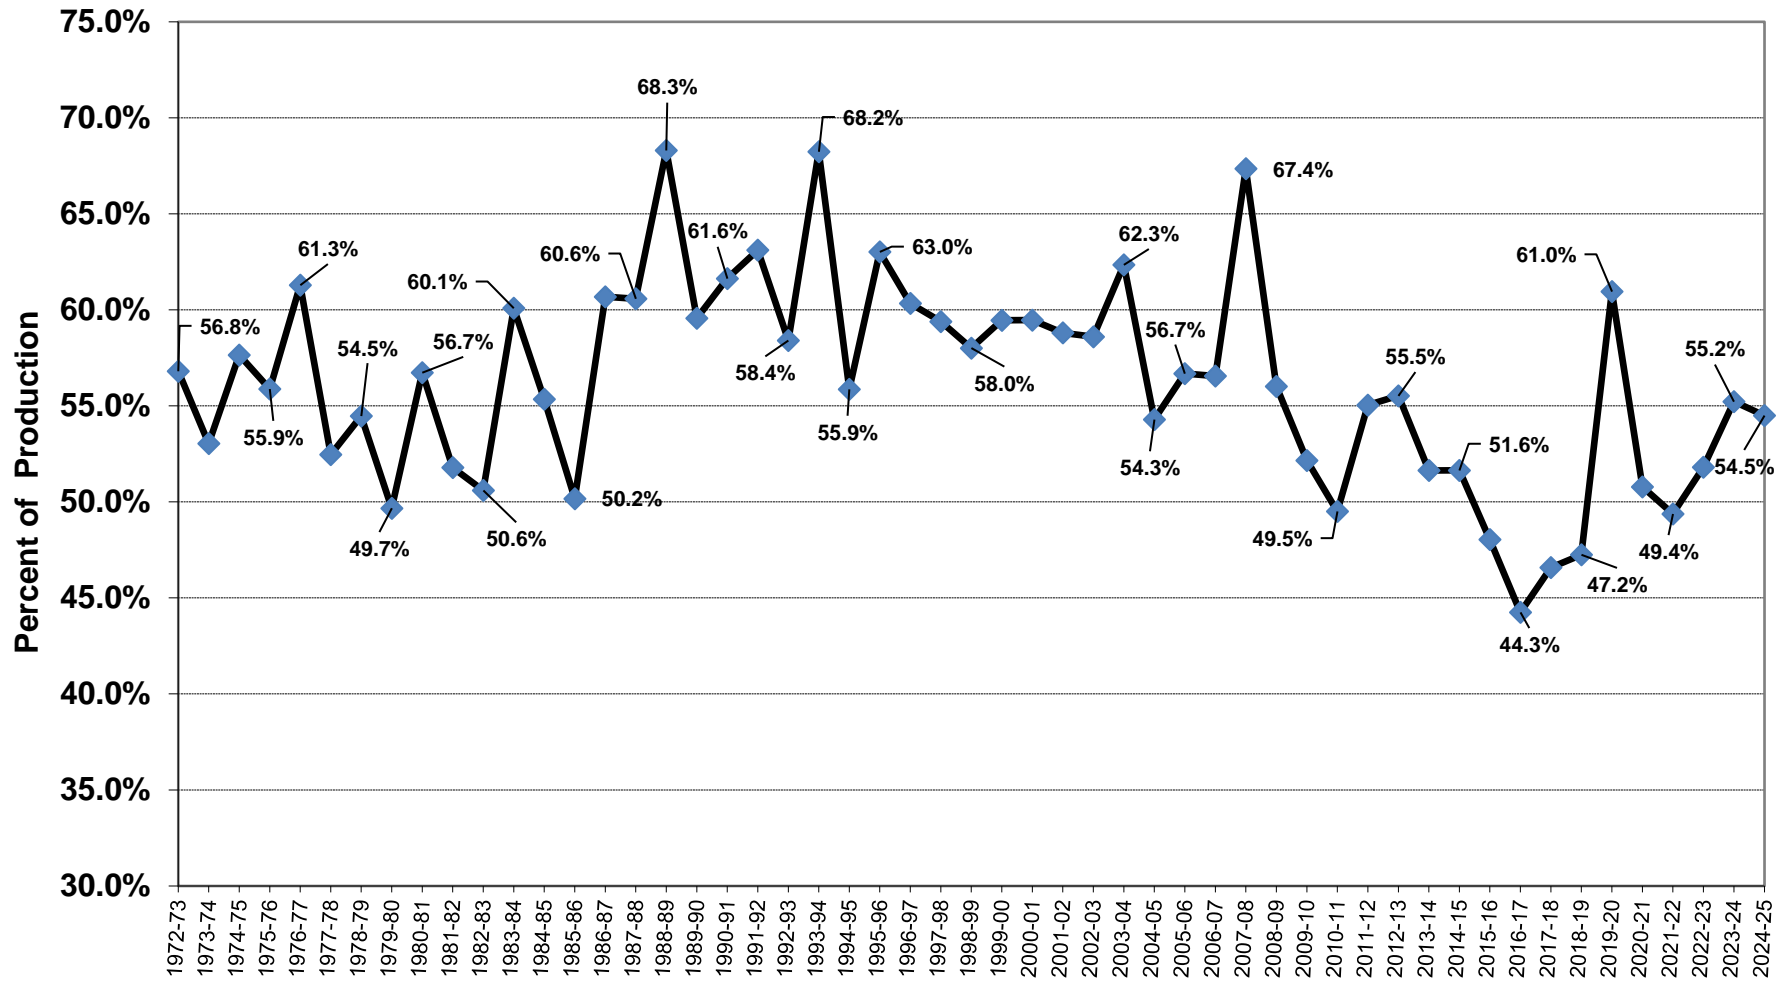

U.S. Corn Carryout

U.S. Corn Carryout in Days Supply

U.S. Corn for Ethanol Use

U.S. Corn Exports as % of Total Use

U.S. Corn Exports Since 1973

U.S. Corn Production

U.S. Corn Usage & Production

U.S. Corn Usage

U.S. Soybean Carryout in Days Supply

U.S. Soybean Crushings since 1972

U.S. Soybean Carryout

U.S. Soybean Production

U.S. Soybean Usage - Crushings as a % of Use

U.S. Soybean Usage - Crashings vs Exports as a % of Use

U.S. Soybean Usage - Crushings as a % of Production

U.S. Soybean Usage

U.S. Soybean Exports

U.S. Soybean Production & Use

U.S. Soybean Usage - Exports as a % of Use

U.S. Wheat Carryout in Days Supply

U.S. Wheat Carryout