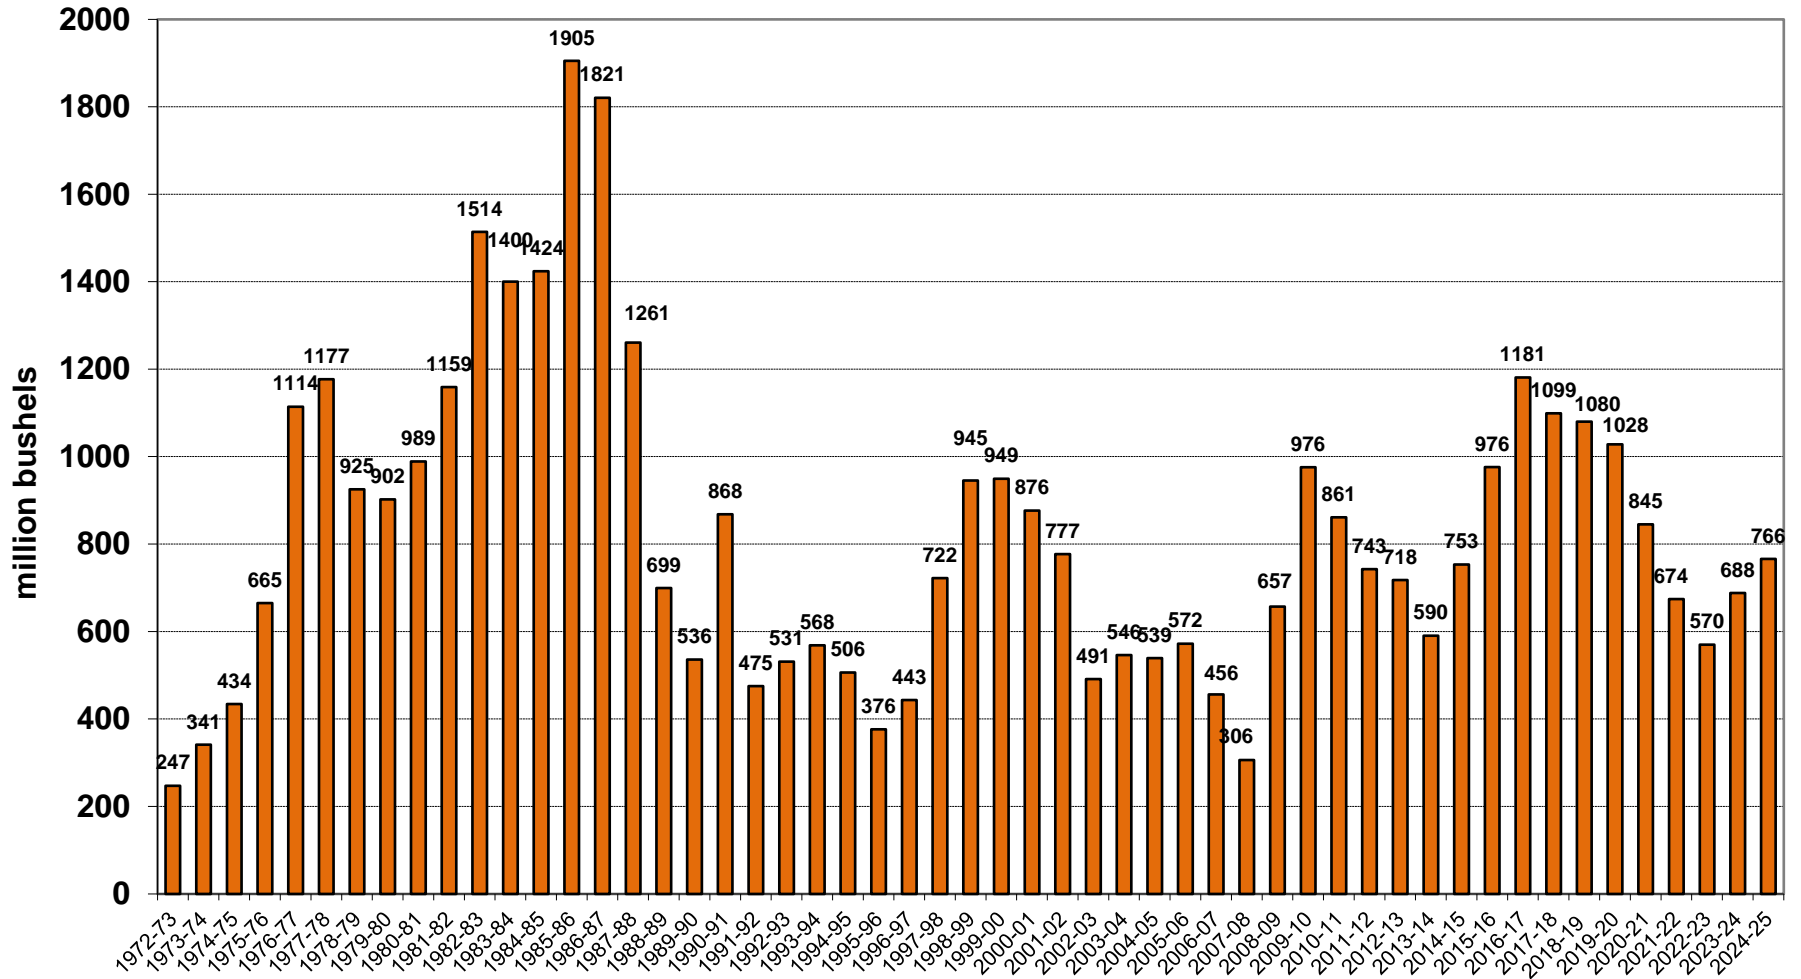

U.S. Corn Carryout

U.S. Corn Carryout in Days Supply

U.S. Corn for Ethanol Use

U.S. Corn Exports as % of Total Use

U.S. Corn Exports Since 1973

U.S. Corn Production

U.S. Corn Usage & Production

U.S. Corn Usage

U.S. Soybean Carryout in Days Supply

U.S. Soybean Crushings since 1972

U.S. Soybean Carryout

U.S. Soybean Production

U.S. Soybean Usage - Crushings as a % of Use

U.S. Soybean Usage - Crashings vs Exports as a % of Use

U.S. Soybean Usage - Crushings as a % of Production

U.S. Soybean Usage

U.S. Soybean Exports

U.S. Soybean Production & Use

U.S. Soybean Usage - Exports as a % of Use

U.S. Wheat Carryout in Days Supply

U.S. Wheat Carryout

U.S. Wheat Production

U.S. Wheat Usage

U.S. Wheat Exports

U.S. Wheat Production & Use

U.S. Wheat Usage Exports as a % of Use

U.S. Exports Corn vs. Soybeans vs. Wheat