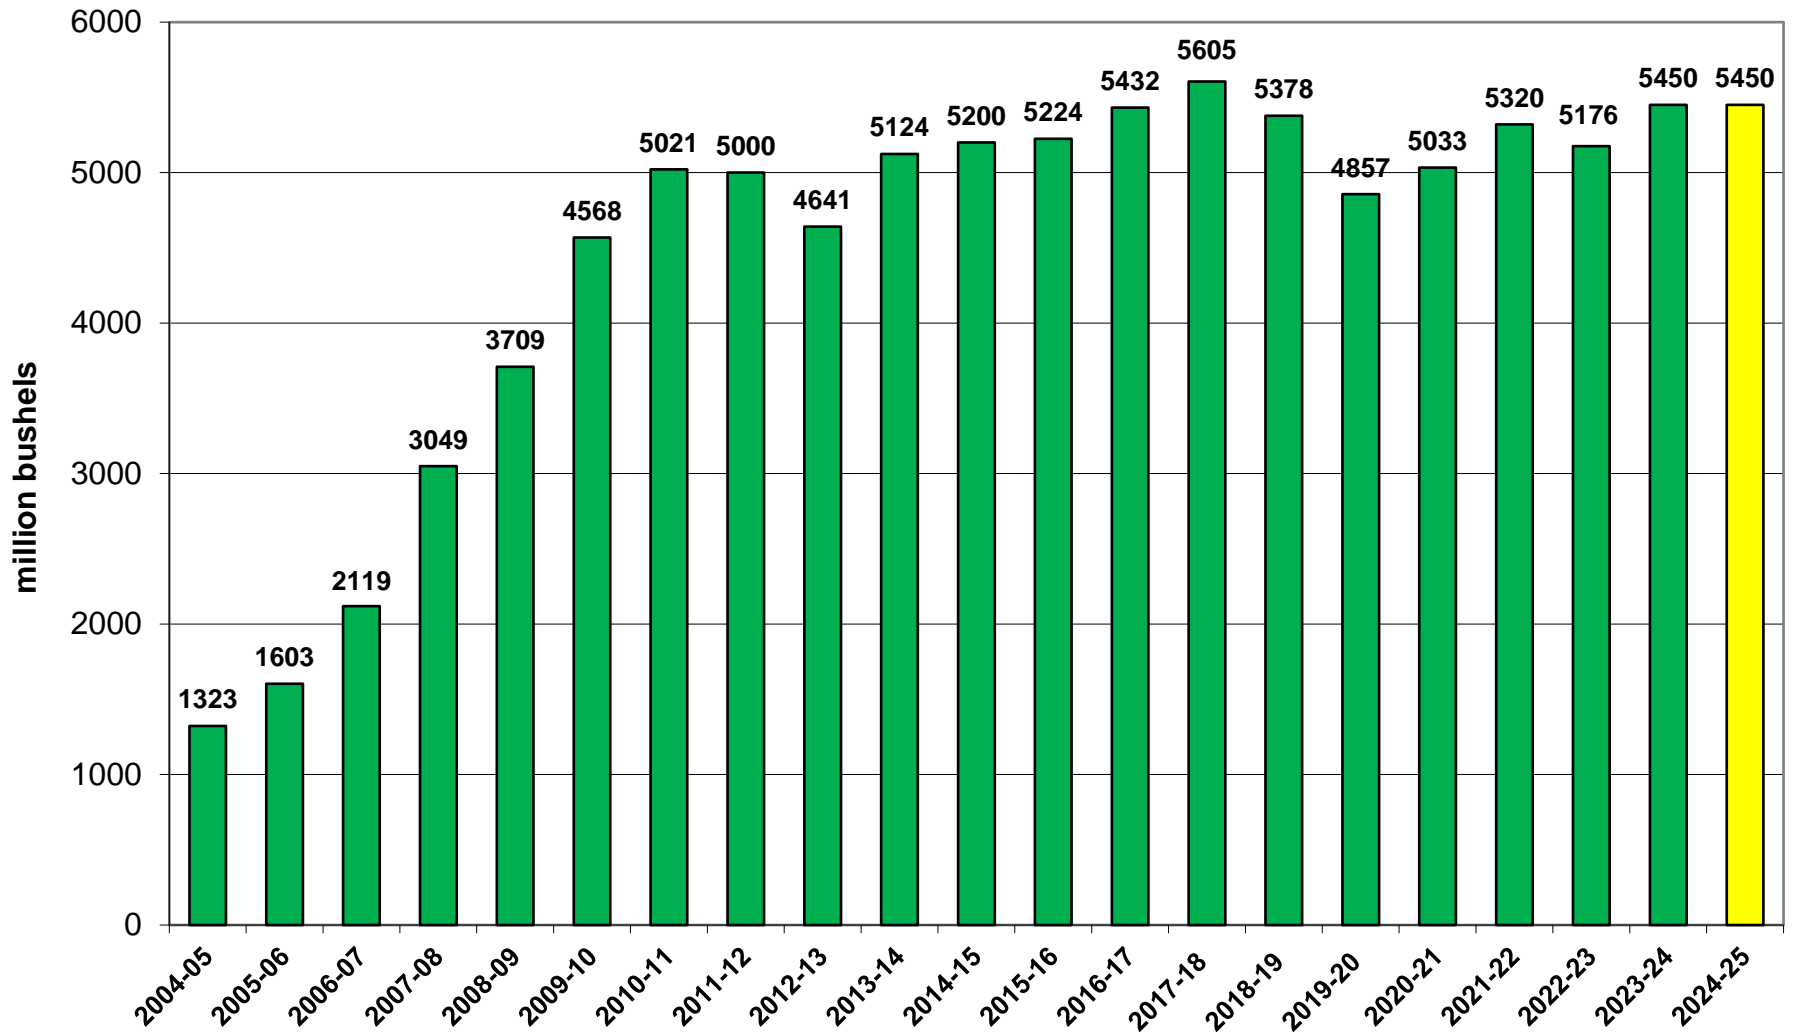

U.S. Corn Carryout

U.S. Corn Carryout in Days Supply

U.S. Corn for Ethanol Use

U.S. Corn Exports as % of Total Use

U.S. Corn Exports Since 1973

U.S. Corn Production

U.S. Corn Usage & Production

U.S. Corn Usage

U.S. Soybean Carryout in Days Supply

U.S. Soybean Crushings since 1972

U.S. Soybean Carryout

U.S. Soybean Production

U.S. Soybean Usage - Crushings as a % of Use

U.S. Soybean Usage - Crashings vs Exports as a % of Use