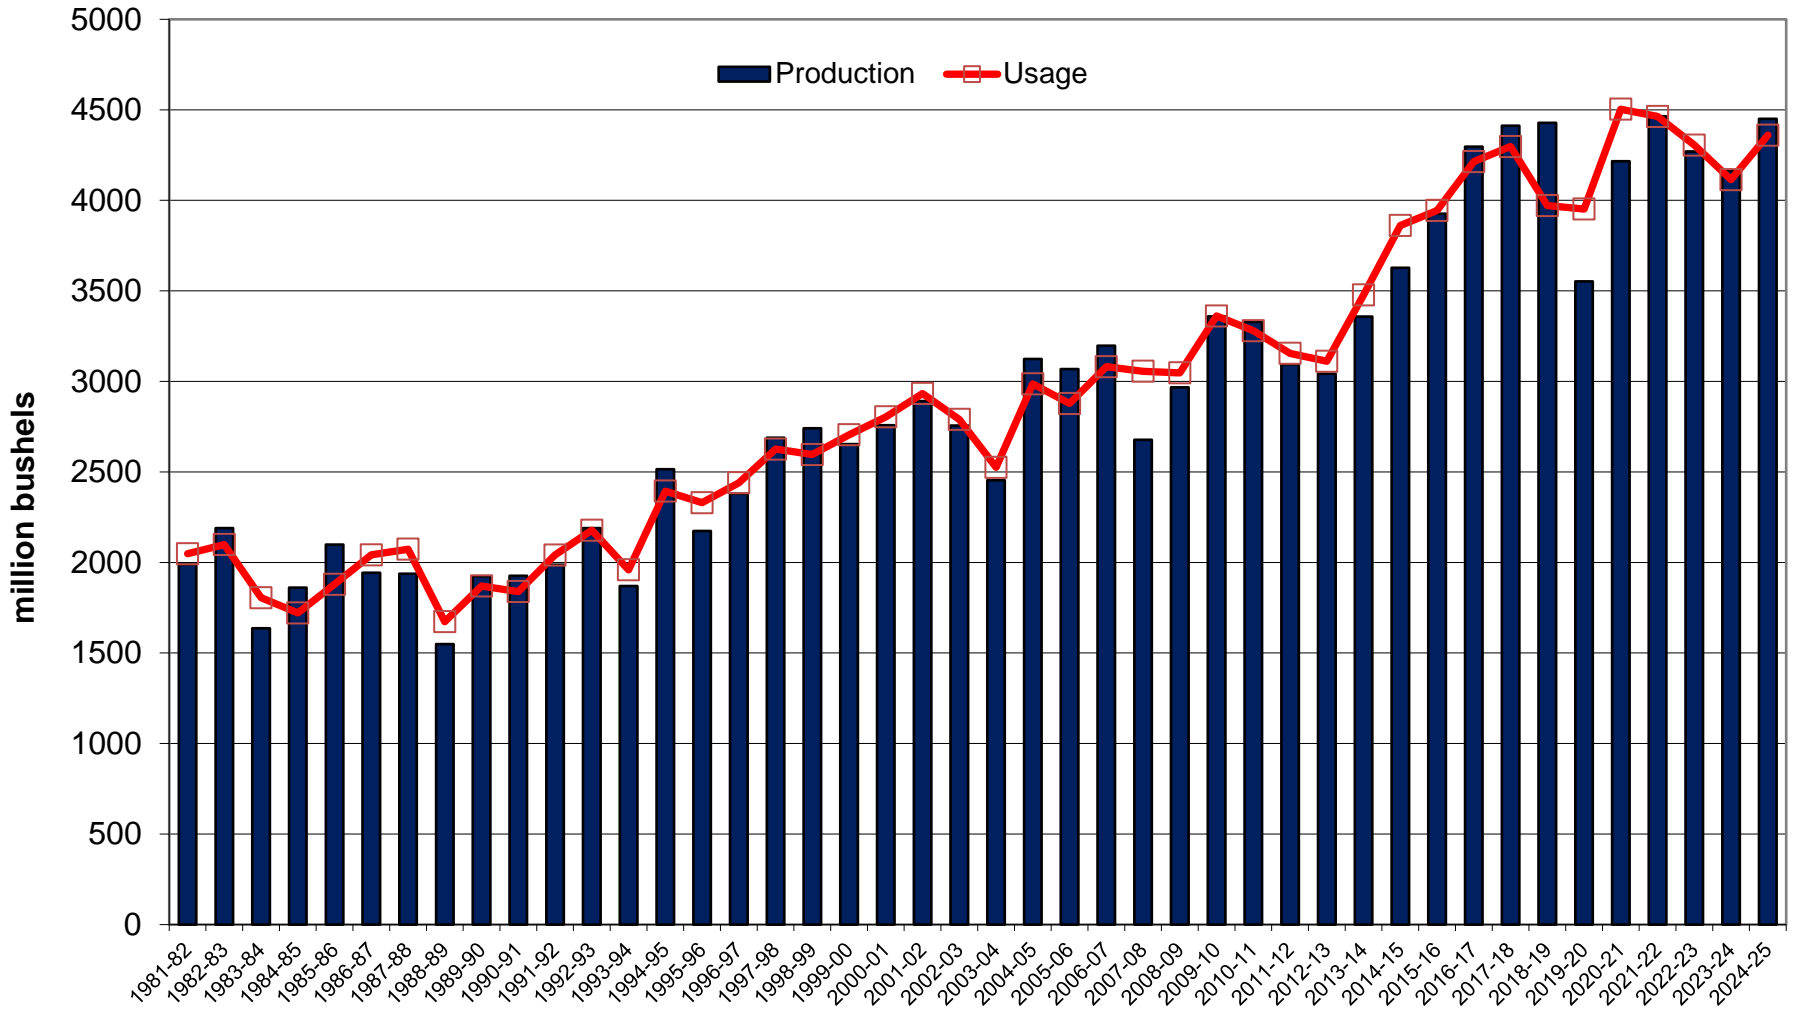

U.S. Corn Carryout

U.S. Corn Carryout in Days Supply

U.S. Corn for Ethanol Use

U.S. Corn Exports as % of Total Use

U.S. Corn Exports Since 1973

U.S. Corn Production

U.S. Corn Usage & Production

U.S. Corn Usage

U.S. Soybean Carryout in Days Supply

U.S. Soybean Crushings since 1972

U.S. Soybean Carryout

U.S. Soybean Production

U.S. Soybean Usage - Crushings as a % of Use

U.S. Soybean Usage - Crashings vs Exports as a % of Use

U.S. Soybean Usage - Crushings as a % of Production

U.S. Soybean Usage

U.S. Soybean Exports

U.S. Soybean Production & Use

U.S. Soybean Usage - Exports as a % of Use

U.S. Wheat Carryout in Days Supply

U.S. Wheat Carryout