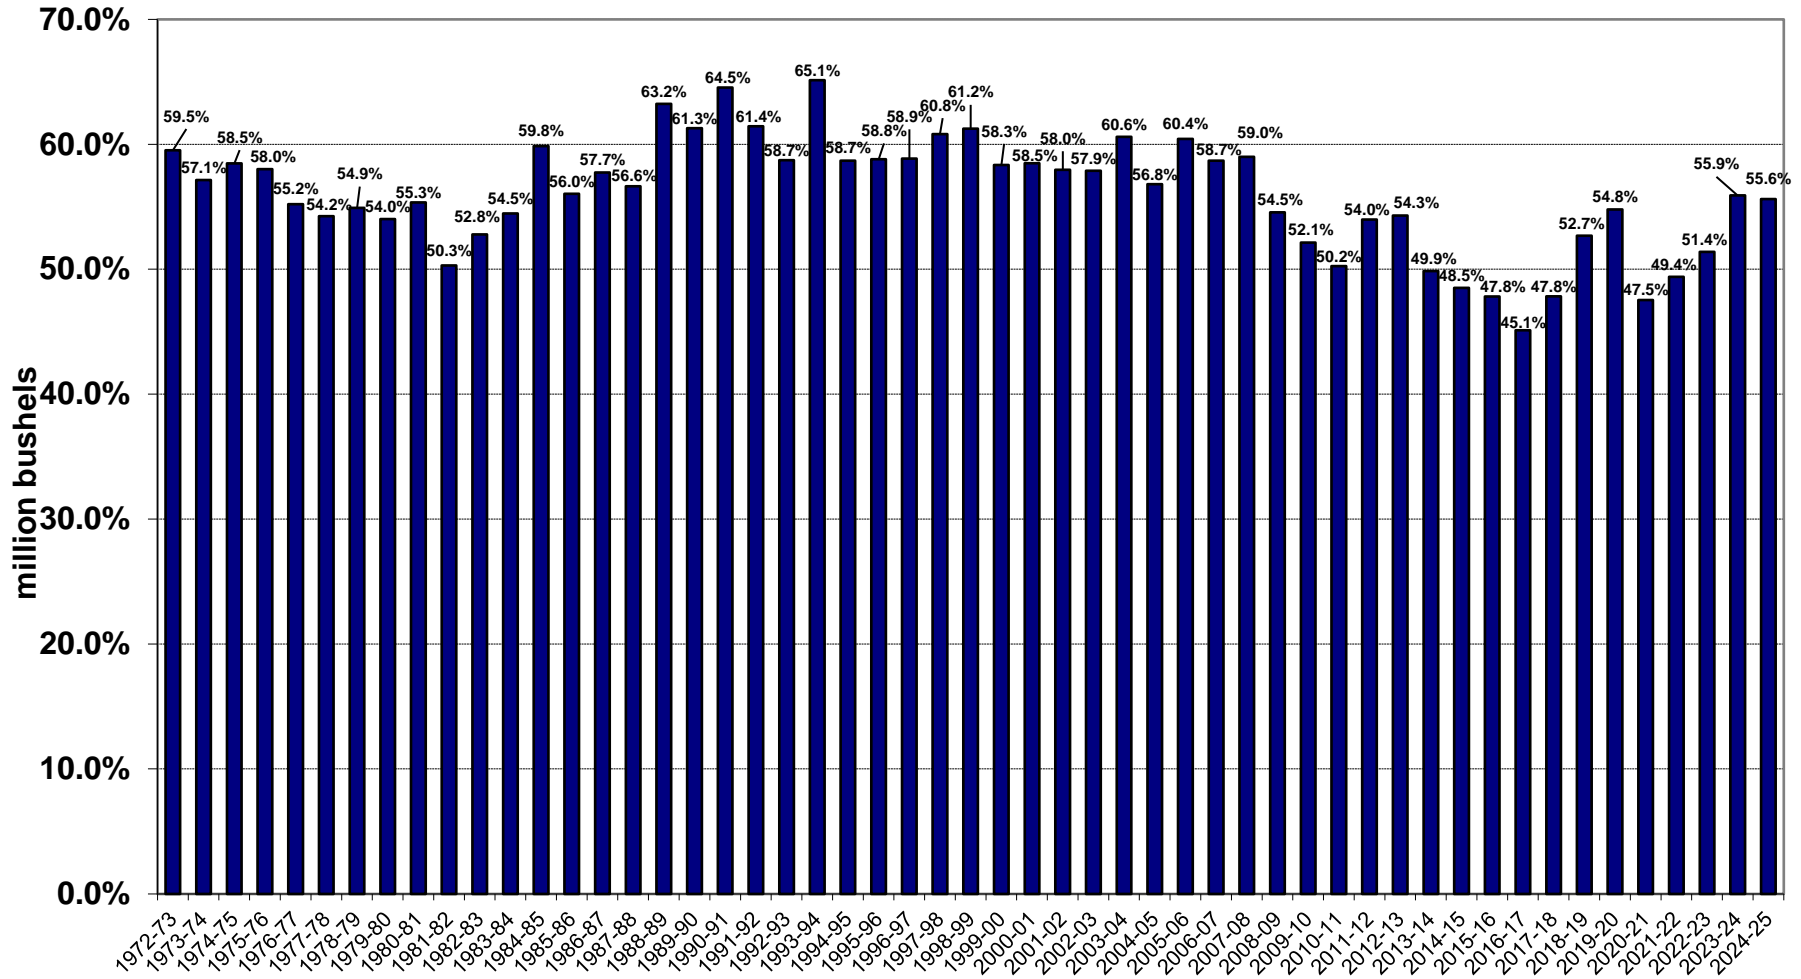

U.S. Corn Carryout

U.S. Corn Carryout in Days Supply

U.S. Corn for Ethanol Use

U.S. Corn Exports as % of Total Use

U.S. Corn Exports Since 1973

U.S. Corn Production

U.S. Corn Usage & Production

U.S. Corn Usage

U.S. Soybean Carryout in Days Supply

U.S. Soybean Crushings since 1972

U.S. Soybean Carryout

U.S. Soybean Production

U.S. Soybean Usage - Crushings as a % of Use

U.S. Soybean Usage - Crashings vs Exports as a % of Use

U.S. Soybean Usage - Crushings as a % of Production

U.S. Soybean Usage

U.S. Soybean Exports

U.S. Soybean Production & Use

U.S. Soybean Usage - Exports as a % of Use

U.S. Wheat Carryout in Days Supply

U.S. Wheat Carryout