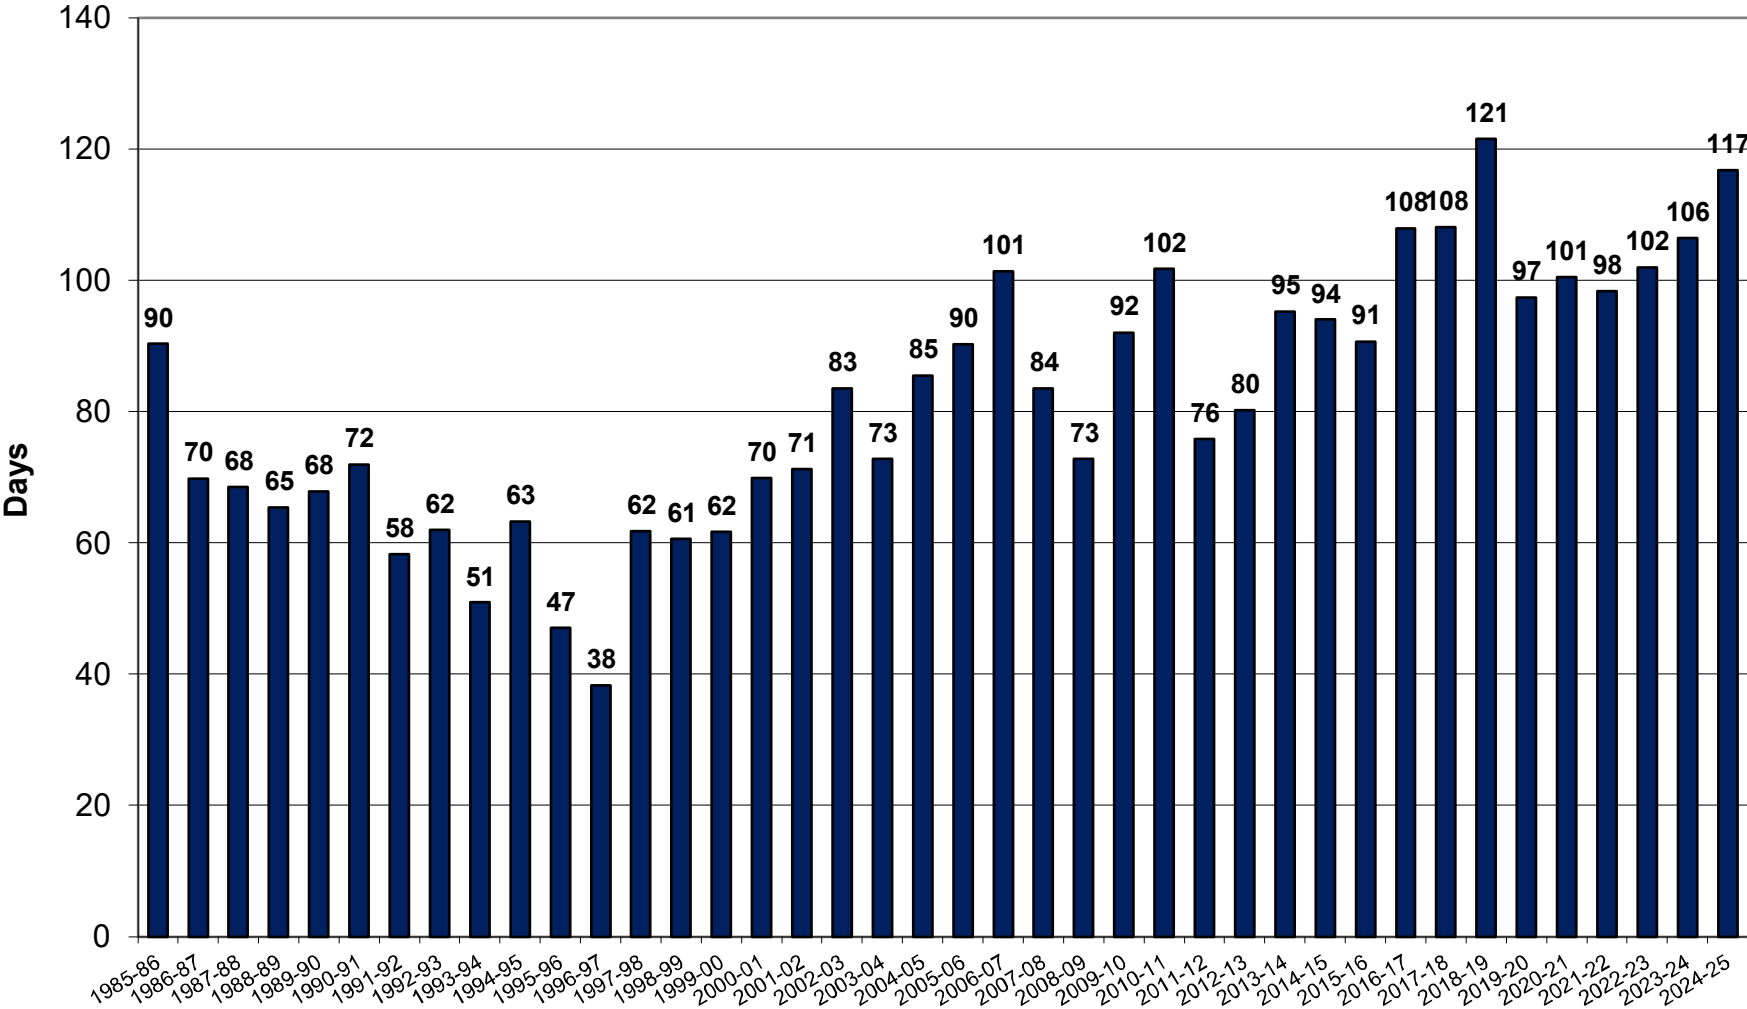

World Soybean Carryout in Days Supply

World Soybeans Total Carryout

World Corn Carryout in Days Supply

World Corn Total Carryout

2016-2018 reflect recent revisions to Chinese stocks in November WASDE report.

World Corn Usage

World Wheat Carryout in Days Supply

World Wheat Total Carryout

World Wheat Usage