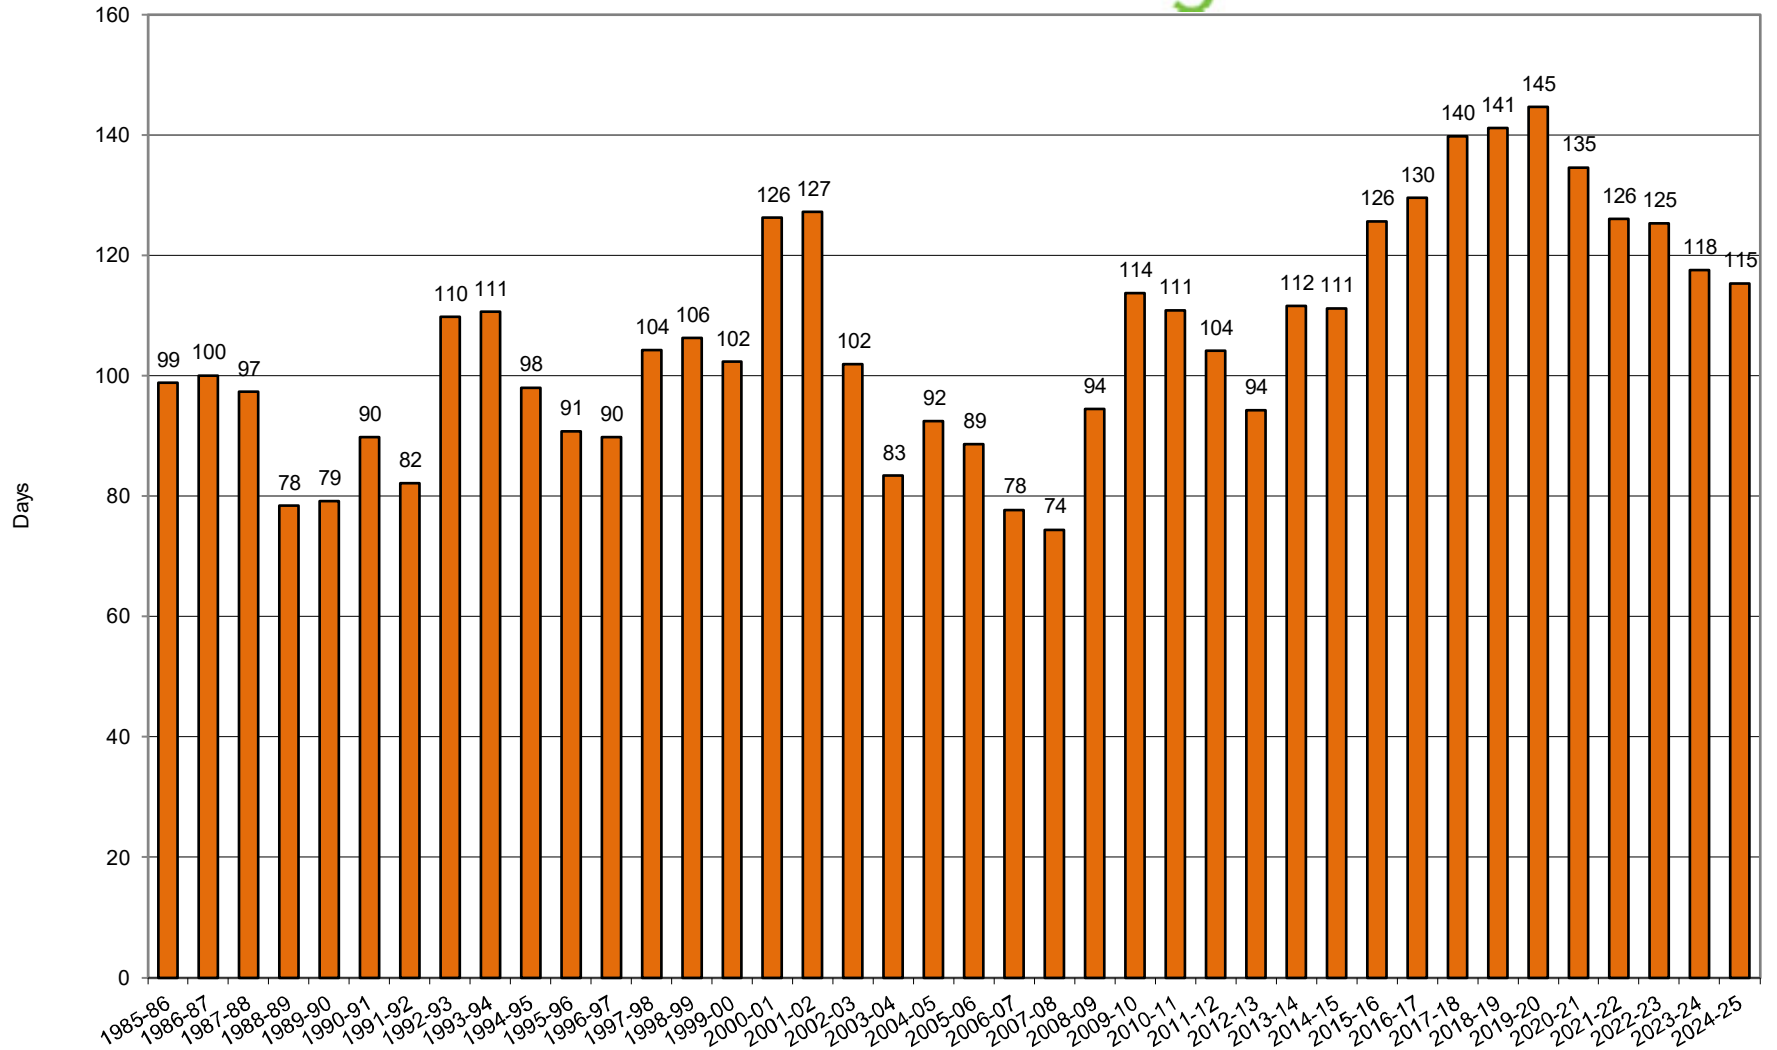

World Soybean Carryout in Days Supply

World Soybeans Total Carryout

World Corn Carryout in Days Supply

World Corn Total Carryout

2016-2018 reflect recent revisions to Chinese stocks in November WASDE report.

World Corn Usage

World Wheat Carryout in Days Supply

World Wheat Total Carryout

World Wheat Usage