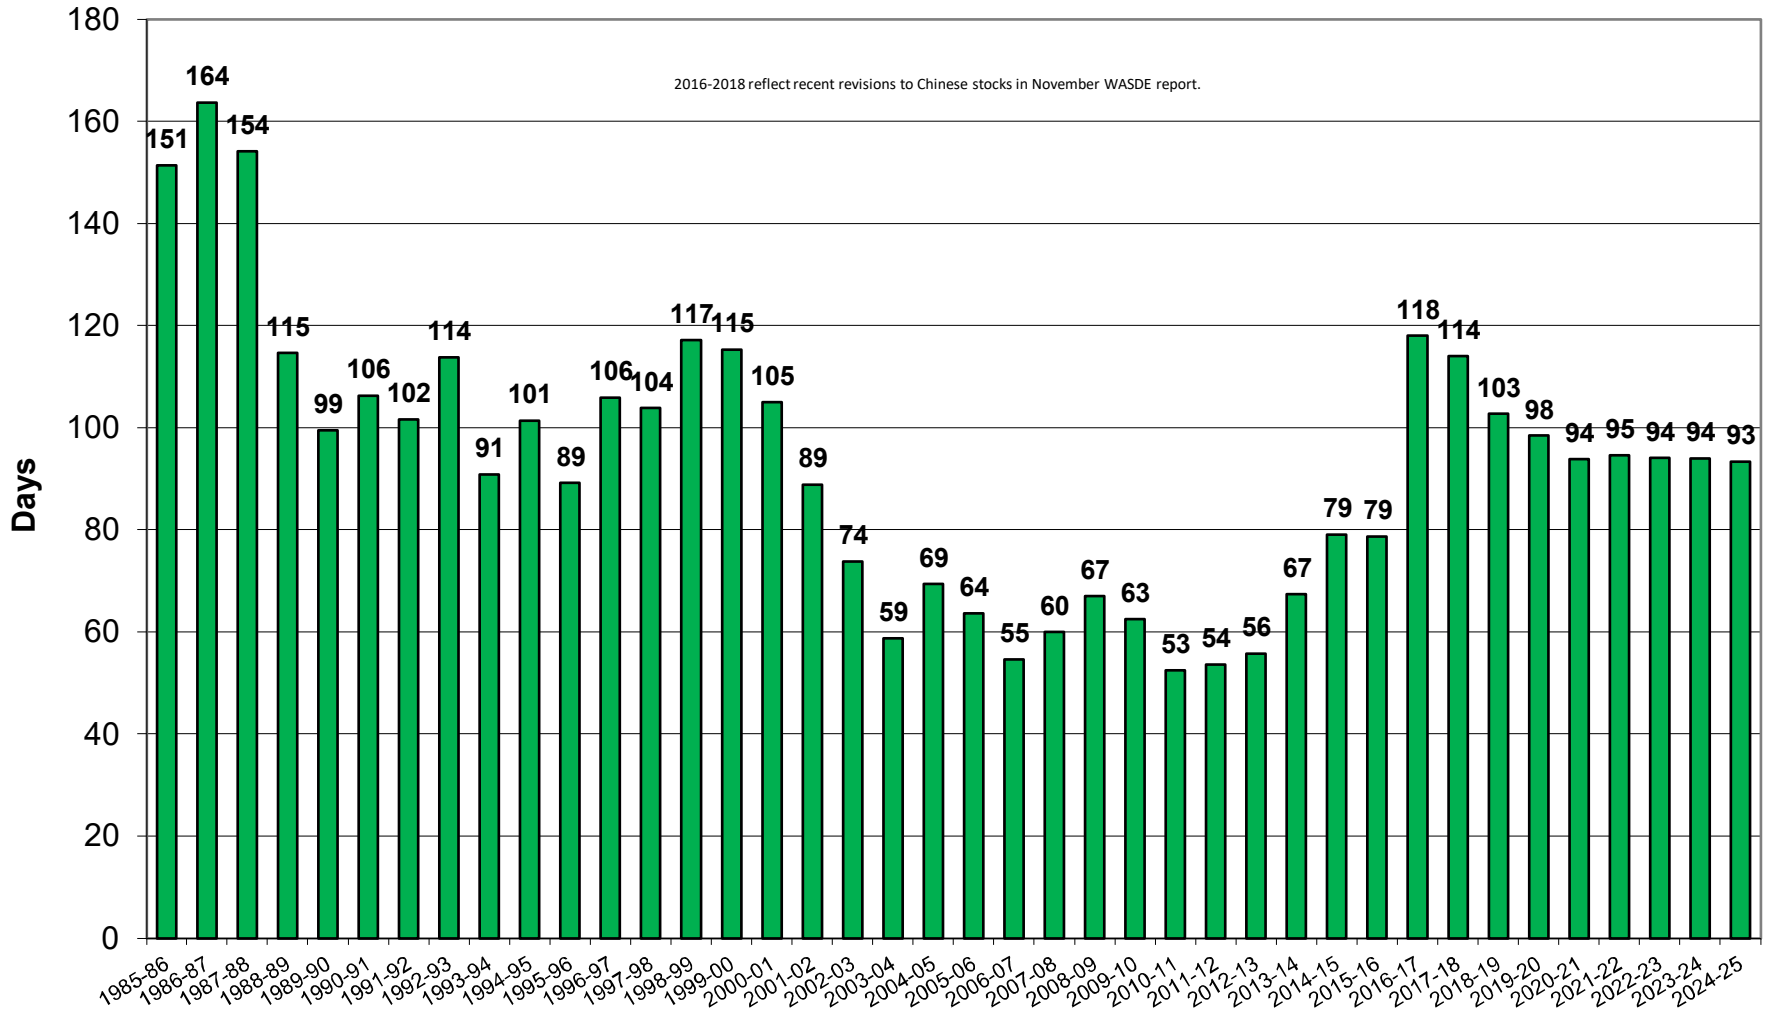

World Soybean Carryout in Days Supply

World Soybeans Total Carryout

World Corn Carryout in Days Supply

World Corn Total Carryout

2016-2018 reflect recent revisions to Chinese stocks in November WASDE report.

World Corn Usage

World Wheat Carryout in Days Supply

World Wheat Total Carryout

World Wheat Usage