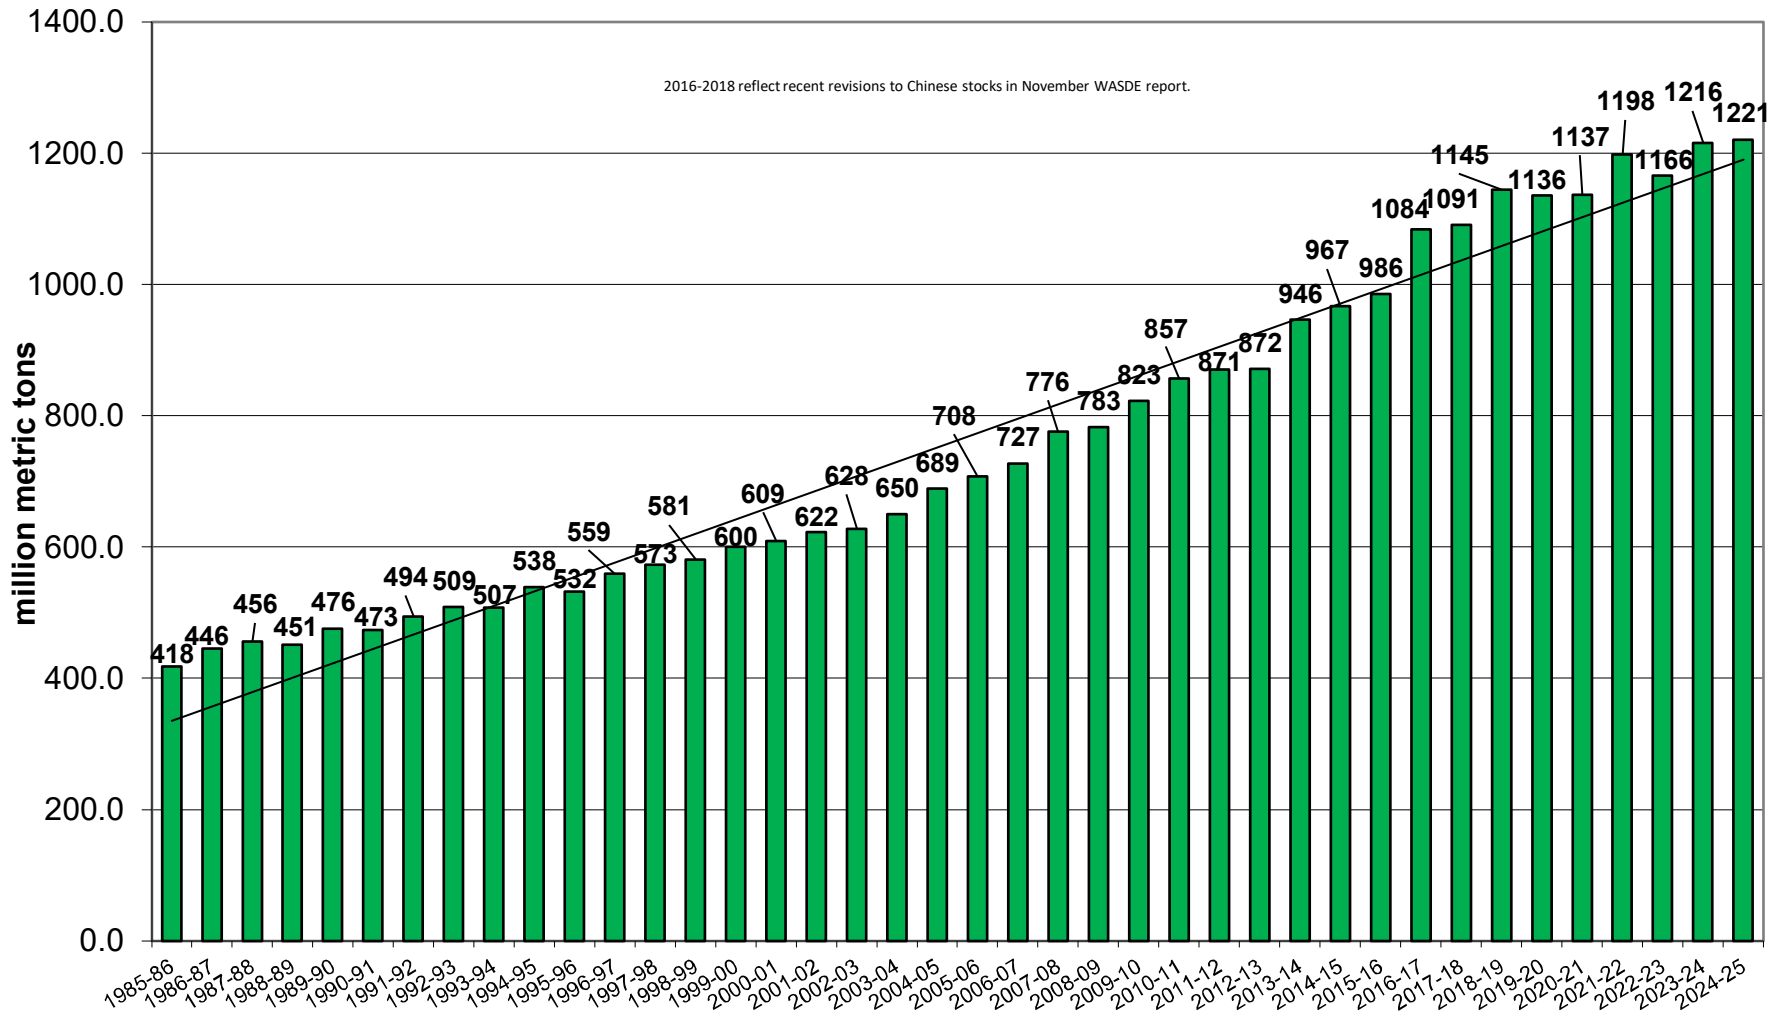

World Soybean Carryout in Days Supply

World Soybeans Total Carryout

World Corn Carryout in Days Supply

World Corn Total Carryout

2016-2018 reflect recent revisions to Chinese stocks in November WASDE report.

World Corn Usage

World Wheat Carryout in Days Supply

World Wheat Total Carryout

World Wheat Usage