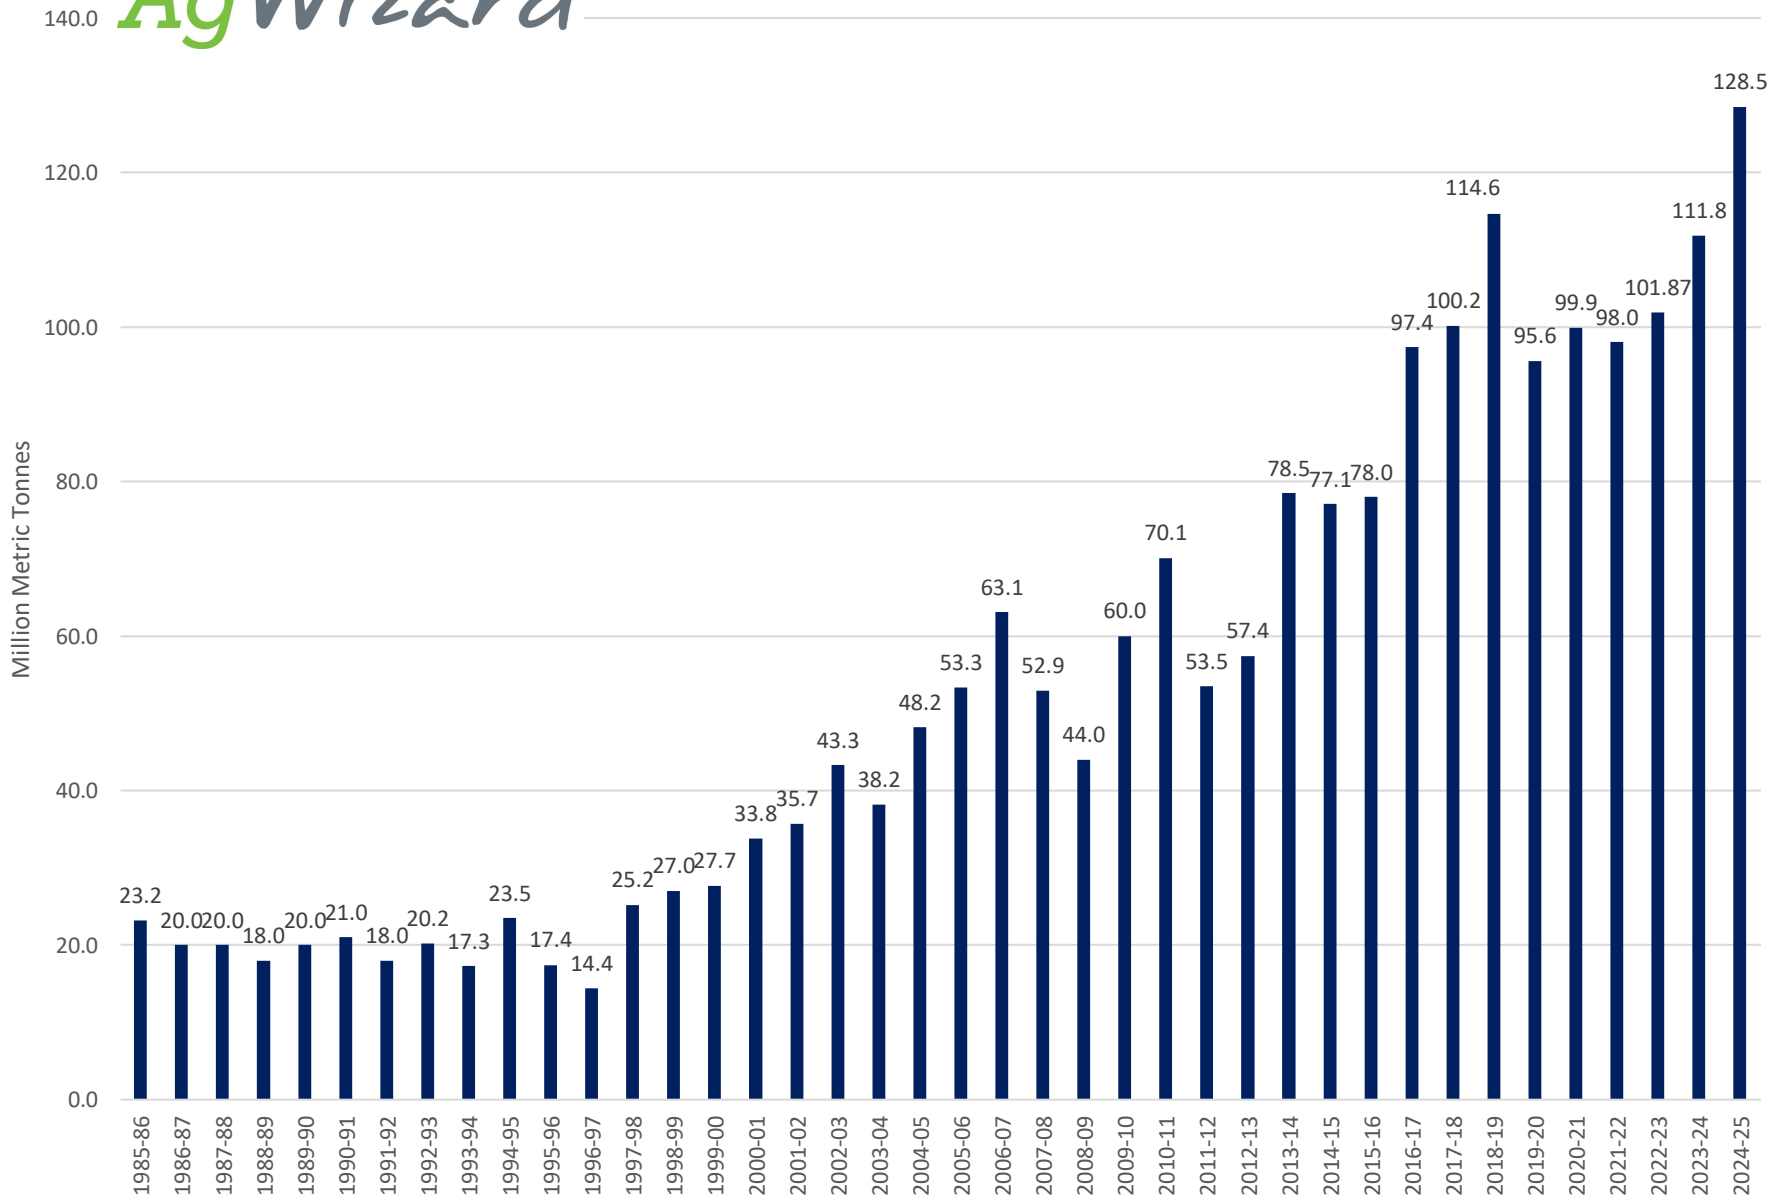

World Soybean Carryout in Days Supply

World Soybeans Total Carryout

World Corn Carryout in Days Supply

World Corn Total Carryout

2016-2018 reflect recent revisions to Chinese stocks in November WASDE report.

World Corn Usage

World Wheat Carryout in Days Supply

World Wheat Total Carryout

World Wheat Usage