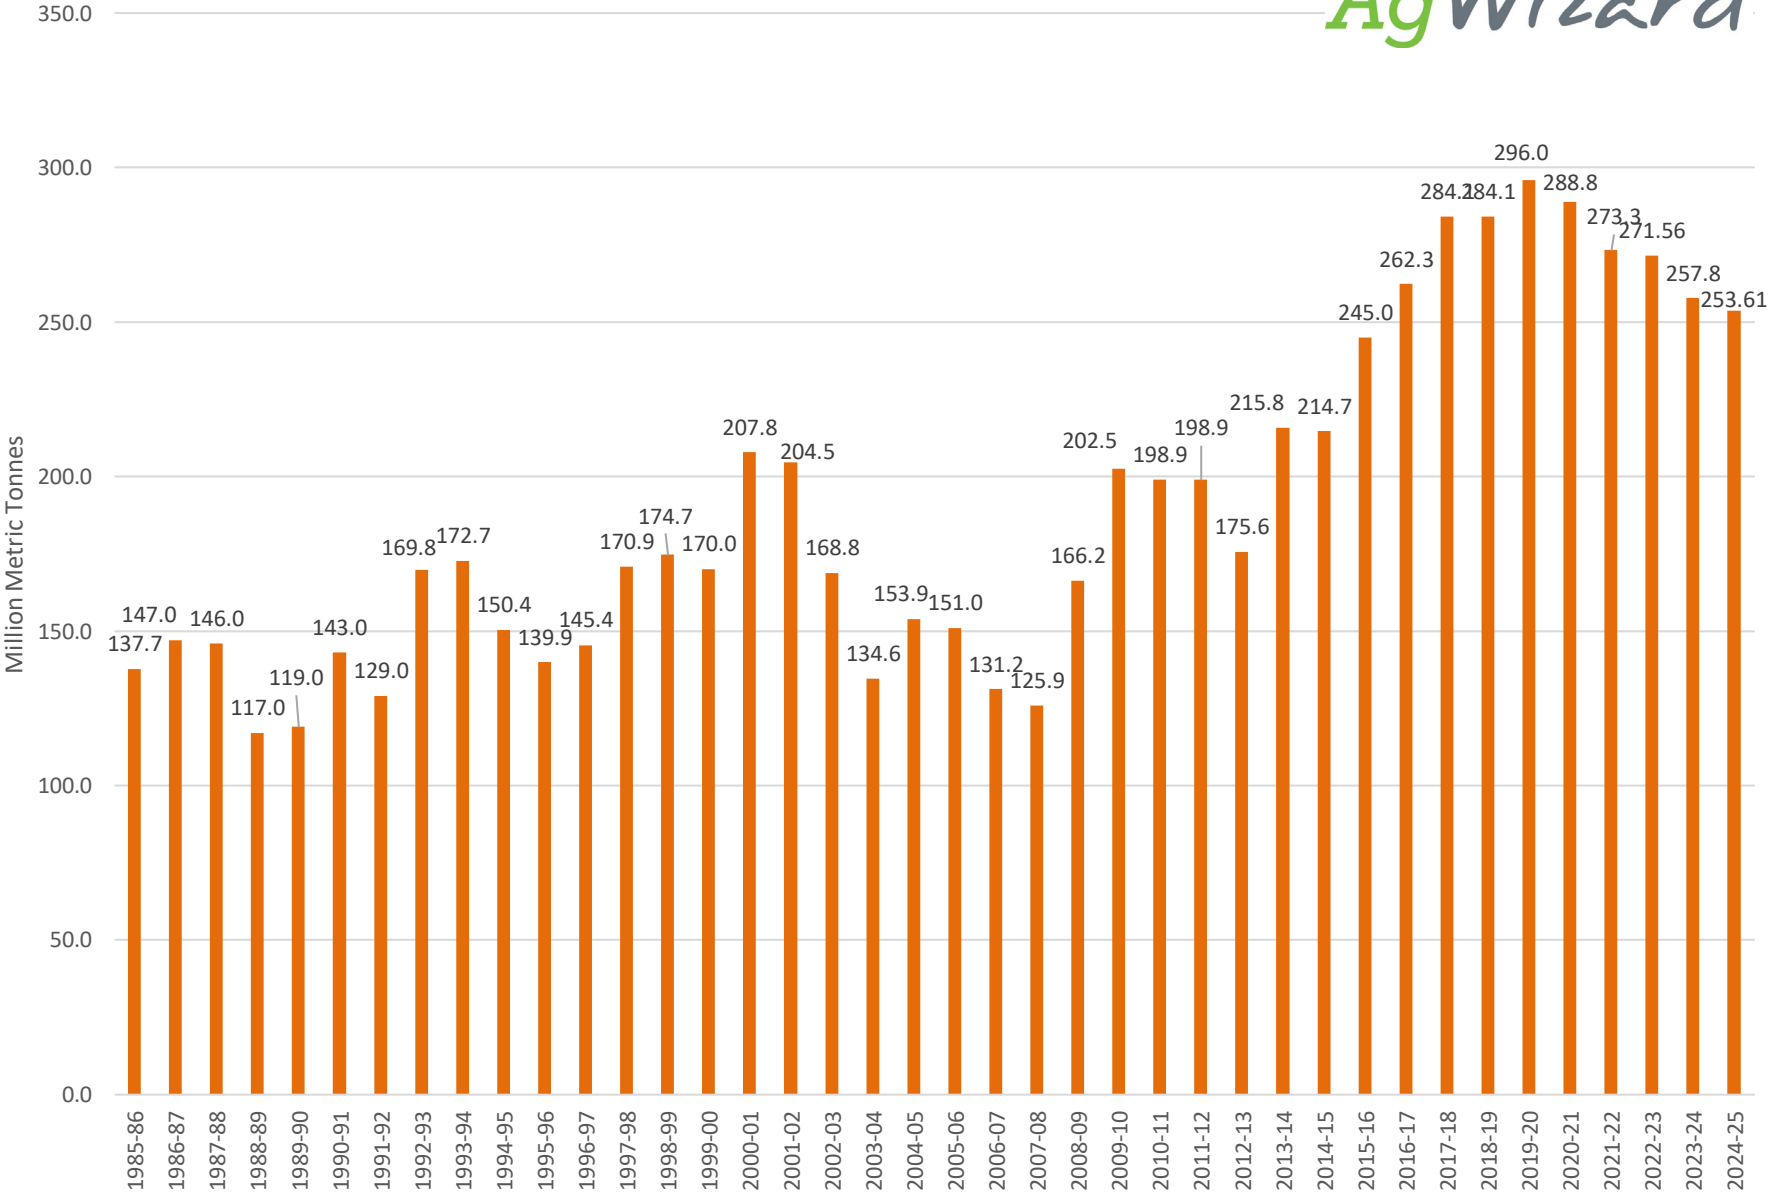

World Soybean Carryout in Days Supply

World Soybeans Total Carryout

World Corn Carryout in Days Supply

World Corn Total Carryout

2016-2018 reflect recent revisions to Chinese stocks in November WASDE report.

World Corn Usage

World Wheat Carryout in Days Supply

World Wheat Total Carryout

World Wheat Usage