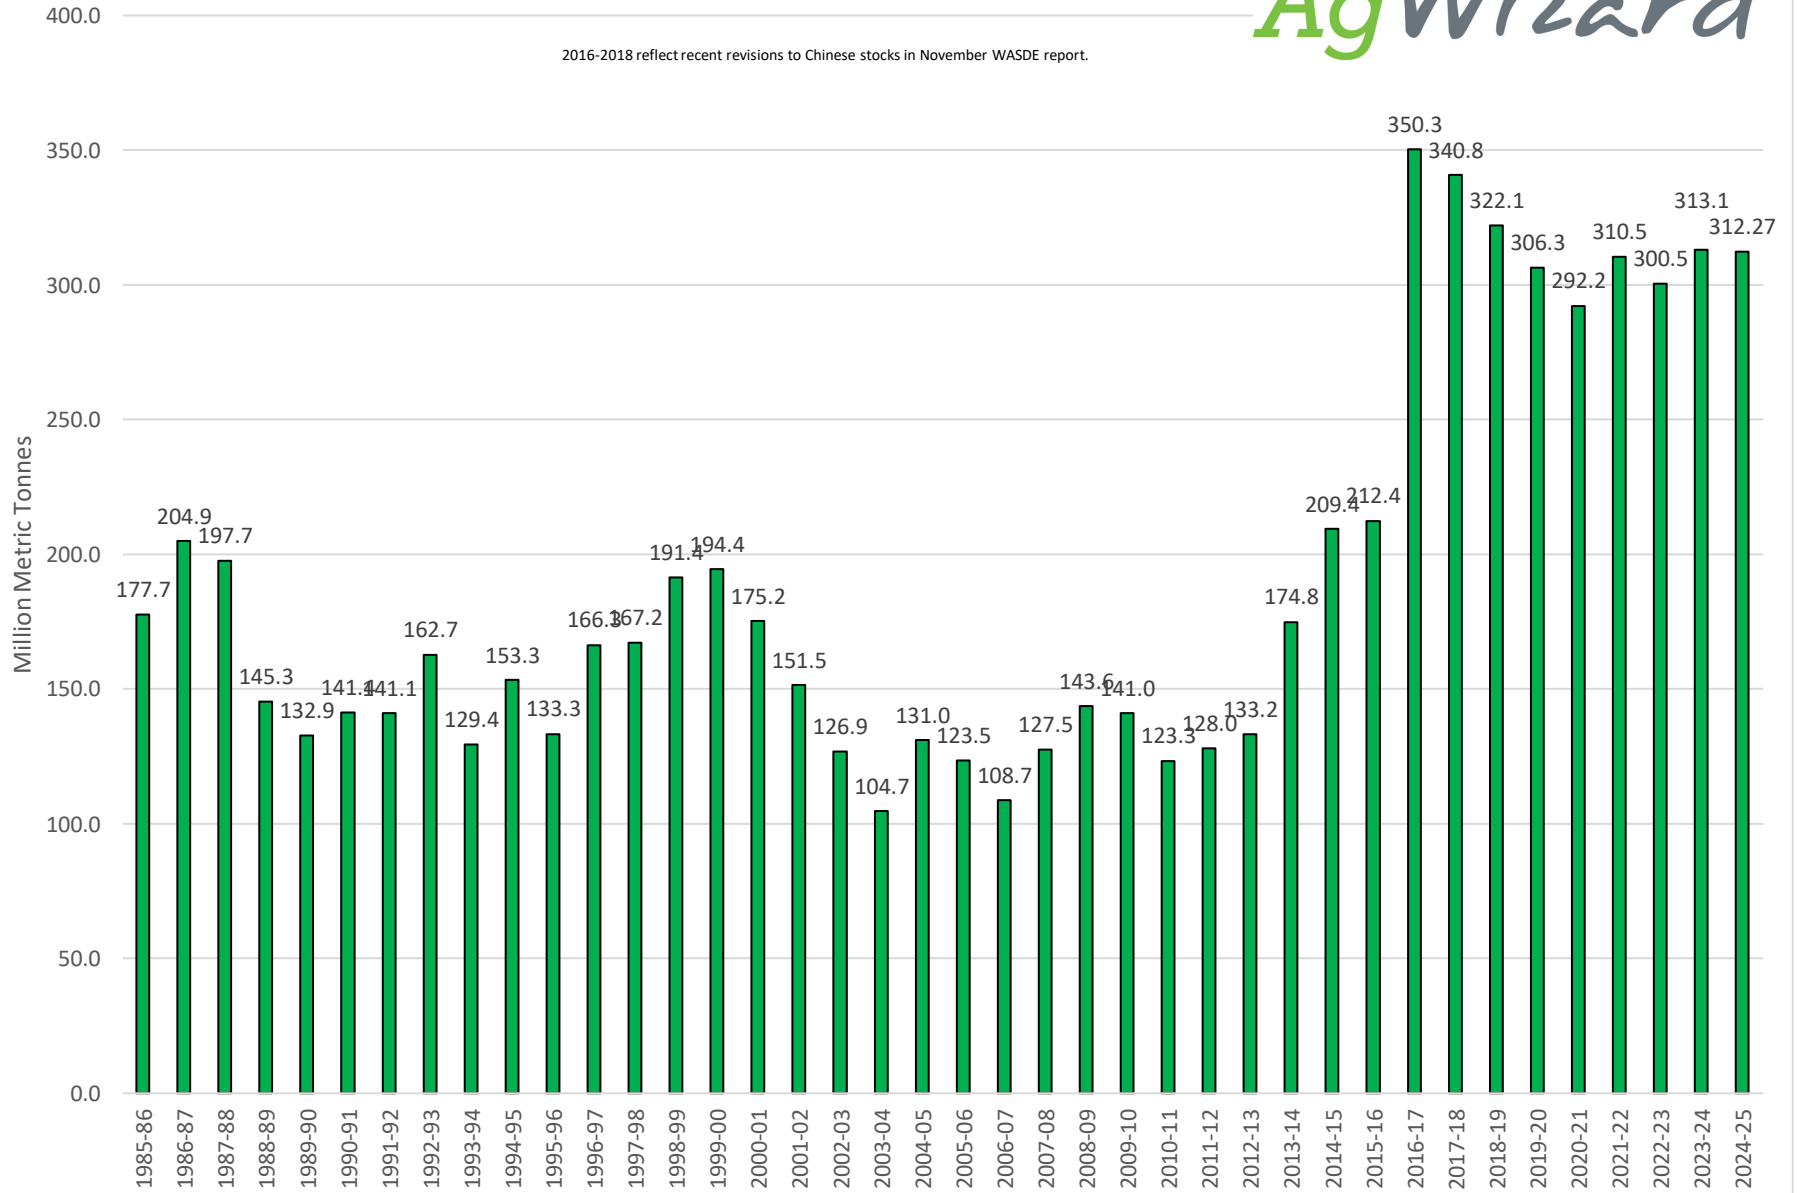

World Soybean Carryout in Days Supply

World Soybeans Total Carryout

World Corn Carryout in Days Supply

World Corn Total Carryout

2016-2018 reflect recent revisions to Chinese stocks in November WASDE report.

World Corn Usage

World Wheat Carryout in Days Supply

World Wheat Total Carryout

World Wheat Usage